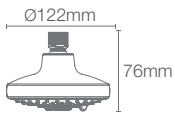

RAIN DUET™

K-75924IN-CP

Multi-function round 122mm showerhead without shower arm in polished chrome

French Gold
AF
Brushed Nickel
BN

Must order: Wall mount shower arm K-99054IN-CP