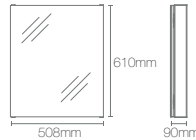

Mirror cabinet

Dimensions: 121mm x 900mm x 815mm
Must order: K-99916IN-NA Urbanity Horizontal open self

NEW

NEW VERDERA™ | K-78282IN-NA

Mirror cabinet

Dimensions: 133mm x 866mm x 762mm

HD NON LIGHTED MIRROR CABINETS

NEW

MAXSTOW™ | K-81144-DA1

Mirror cabinet

Dimensions: 90mm x 381mm x 610mm

NEW

MAXSTOW™ | K-81145-DA1

Mirror cabinet

Dimensions: 90mm x 508mm x 610mm

NEW

MAXSTOW™ | K-81149-DA1

Mirror cabinet

Dimensions: 90mm x 762mm x 1016mm

NEW

MAXSTOW™ | K-81148-DA1

Mirror cabinet

Dimensions: 90mm x 508mm x 1016mm