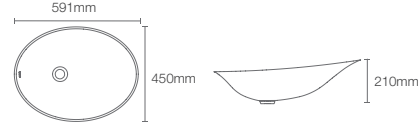

Depth: 112mm

FOREFRONT™ | K-2660IN-1-7

Vessel basin with single faucet hole in black

Depth: 152mm

Must order: Bottle trap 350mm (K-75823IN-CP)

VEIL_B | K-77171IN-0

Vessel basin without faucet hole in white

Depth: 178mm