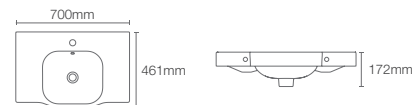

FOREFRONT™ | K-2749T-1-0

Vanity top with single faucet hole in white

Depth: 145mm

Must order: bottle trap 350mm (K-75823IN-CP)

TRACE | K-30375IN-0

Integrated top and basin in white

Depth: 121mm

Must order: bottle trap 350mm (K-75823IN-CP)