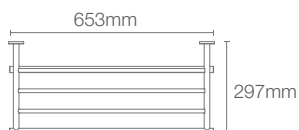

Hotelier towel shelf in rose gold

STILLNESS | K-14451T-RGD

609mm towel bar in rose gold

STILLNESS | K-14456T-RGD

Towel ring in rose gold

STILLNESS | K-14458T-RGD

Robe hook in rose gold

STILLNESS | K-14459T-RGD