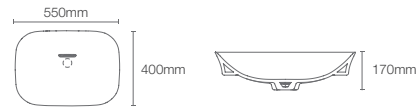

Depth: 90mm

Must order: K-75823IN-CP and K-32485IN-NA drain and bottle trap 350mm