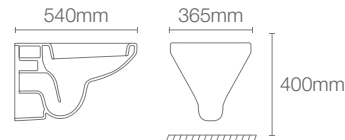

P-trap 225mm

Must order: Plastic outlet connector (K-1046327-S)