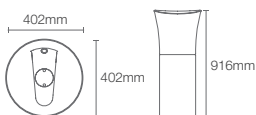

Full pedestal basin without faucet hole in white

Depth: 100mm

Must order: K-7124-A-CP / K-75823IN-CP / K-1286731