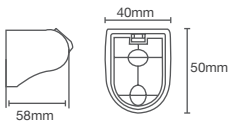

COMPLEMENTARY™ | K-9040IN-CP

Handshower bracket in polished chrome

K-9040T-ZZ-AF

French Gold AF

K-9040T-RGD

Rose Gold RGD