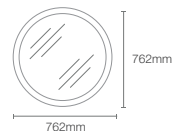

762mm perimeter circle light mirror