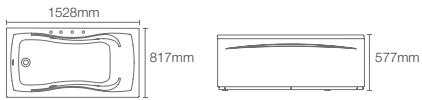

WHIRLPOOL

Experience a comfortable soaking experience with Kohler® Whirlpool®.

HOURGLASS™ | K-20627IN-K-0

Integrated acrylic whirlpool

Includes pillow, drain and two side apron

EMERALD™ | K-18777IN-K-0

Drop-in acrylic whirlpool