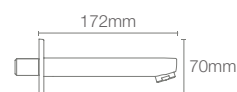

JULY™

K-99060IN-CP

Bath spout without diverter in polished chrome