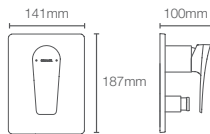

Recessed bath and shower AT235 trim in polished chrome

Must order: Trim only, for use with valve K-882IN-CP

FORE ARC™ | K-27492IN-CP

Bath spout without diverter in polished chrome

FORE ARC™ | K-27494IN-CP