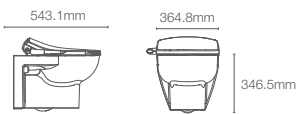

Wall hung toilet with PureClean™ seat in white

P-trap 205mm

Compatible with: C3-150 (K-8297T-0); C3-230 (K-4108T-0)

SPAN SQUARE | K-28778IN-0

Wall hung toilet with PureClean™ square seat in white

P-trap 225mm