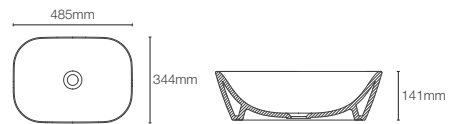

Depth: 121mm

Must order: K-75823IN-CP and K-20746IN-0 drain and bottle trap 350mm