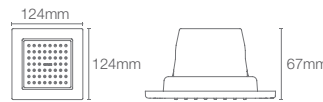

- French Gold AF
- Brushed Nickel BN
- Use code K-8002-BV
- Brushed Bronze BV
- Use code K-8002-F2-RGD
- Rose Gold RGD
- Matte Black BL