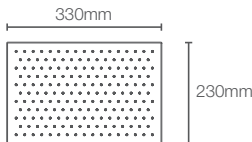

MODERNLIFE EDGE™ | K-9302IN-CL-CP

Square 330mm rainhead in polished chrome

Must order: Ceiling mount shower arm K-16347IN-CP / K-11623IN-CP/ Square ceiling arm K-20137IN-CP

MODERNLIFE™ | K-24470IN-CP

Dual flow 330mm x 230mm rainhead in polished chrome