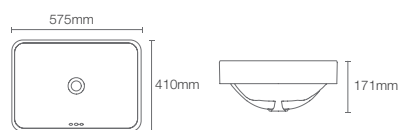

Vessel basin without faucet hole in white

Depth: 124mm

Must order: Bottle trap 350mm (K-75823IN-CP)

MICA

K-90012T-0

Round vessel basin without faucet hole in white

Depth: 108mm

RIBANANE