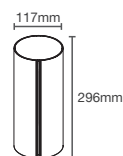

Touchless soap dispenser in polished chrome