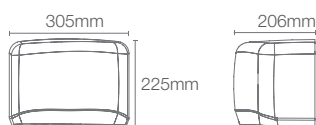

Touchless hand dryer in white

BARDON™ | K-5487T-B-CP