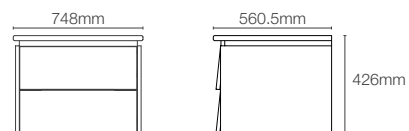

Kohler® vessels & faucets in images are to be bought separately.
Granite & marble tops are for pictorial reference only & are not part of vanities.