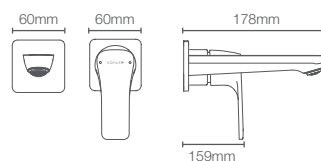

Cold-only wall mount basin faucet trim in polished chrome