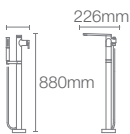

Must Order: Mounting base (K-97904T-NA)