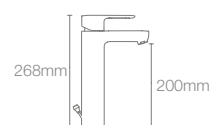

Must order: Trim only, for use with valve K-5679IN-CP

JULY™

K-29929IN-4-CP
with drain

K-29929IN-4ND-CP
without drain

Single-control tall basin faucet in polished chrome

Finishes available only in faucet without drain