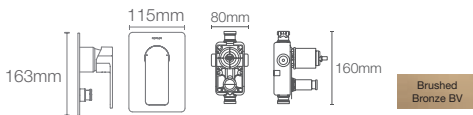

PARALLEL | K-24280IN-4ND-RGD

Single-control wall mount basin faucet trim+valve in rose gold

VIVE | K-25323IN-4-RGD

Recessed bath and shower AT235 trim+valve in rose gold

DTV+™ SPA

DTV+™ SPA | COMBO 1

1 | DTV+™
K-99693-P-NA
Digital interface