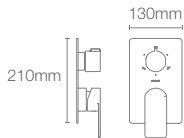

PARALLEL™ | K-23497IN-4-CP

Recessed bath and shower AT360 trim in polished chrome

Must order: Trim only, for use with valve K-99924IN-CP

* RGD available as Combo