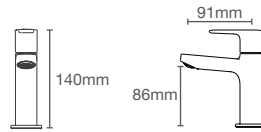

Pillar tap in polished chrome

French Gold
AF