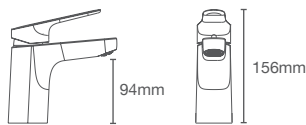

K-22543IN-CP
without diverter

K-22544IN-CP
with diverter

Bath spout in polished chrome

French Gold
AF

Accliv single-control tall basin faucet in polished chrome (K-33063IN-4ND-CP)

ACCLIV

ACCLIV | K-33059IN-4ND-CP
Single-control basin faucet in polished chrome