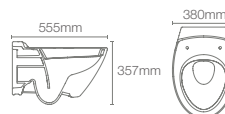

P-trap 245mm

Must order: Plastic outlet connector (K-1046327-S)