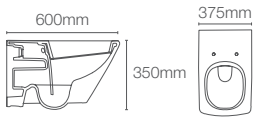

LONG LASTING PROTECTION

BROAD MICROBIAL COVERAGE

SAFE TO TOUCH

Veil® wall hung toilet

WALL HUNG TOILETS

Brazn wall hung toilet with Quiet-Close™ seat cover in white (K-26994IN-0)

ESCALE™ | K-16817IN-2SR-7

Wall hung toilet with Quiet-Close™ seat cover in black