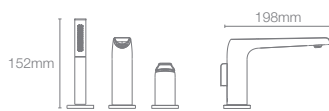

COMPOSED™ | K-73081T-4-CP

Deck mount bathtub filler in polished chrome