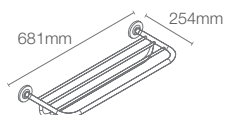

COMPLEMENTARY™ | K-17529T-CP

610mm towel shelf in polished chrome