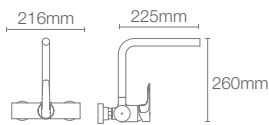

Wall-mount single-control kitchen faucet in polished chrome

CUFF™ | K-37315IN-4-CP