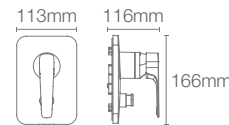

ALEO+™ | K-20071IN-4-CP

Tall pillar tap in polished chrome

ALEO+™ | K-72326IN-4-CP

Pillar tap in polished chrome

ALEO+™ | K-72328IN-4FP-CP

Recessed bath and shower AT235 trim in polished chrome

Must order: Trim only, for use with valve K-882IN-CP