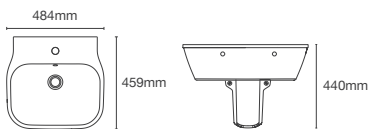

Half pedestal square (small) wall mount basin with single faucet hole in white

Depth: 133mm