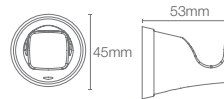

COMPLEMENTARY™ | K-5635IN-CP

Robe hook in polished chrome

French Gold
AF