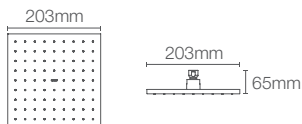

RAIN DUET™ | K-73199IN-CP

Square 203mm rainhead in polished chrome

Must order: Wall/ceiling mount square shower arm in polished chrome (K-20138IN-CP/ K-20137IN-CP)