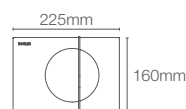

Glossy Black 7
Glossy White 0
Brushed Bronze BV