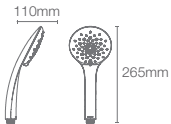

SPATULA | K-98444IN-CP

Single-function small handshower with hose in polished chrome

Must order: Handshower bracket in polished chrome (K-9040IN-CP)

RENEW™ | K-99063IN-CP

Multi-function organic 110mm handshower without hose in polished chrome