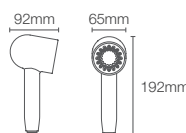

Must order: Handshower bracket in polished chrome (K-9040IN-CP), Flexible hose (K-12067IN-CP)