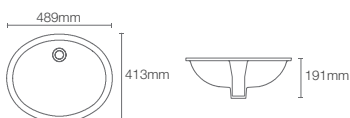

Depth: 79mm

CAXTON™ | K-2211IN-0

Undercounter basin in white

Depth: 140mm

CAXTON™ | K-2210IN-0

Small undercounter basin in white

Depth: 102mm

* Please contact our technical representative for information on 'Must order' list for all the above SKUs.