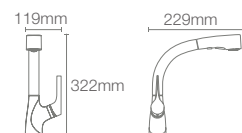

Pull-down deck-mount single-control kitchen faucet in vibrant stainless steel

ELATE_® | K-13963T-C4-CP

Pull-down deck-mount single-control kitchen faucet in polished chrome