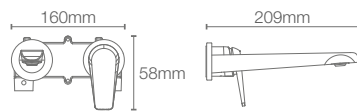

Valve included