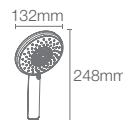

Must order: Handshower bracket in polished chrome (K-9040IN-CP)