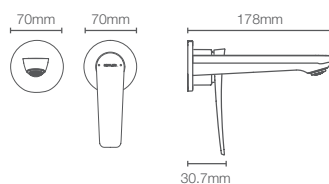

Must order: Trim only, for use with valve K-25149IN-NA