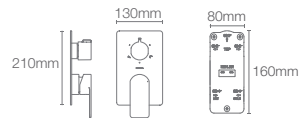

PARALLEL | K-32020IN-4-RGD

Recessed bath and shower AT360 trim+valve in rose gold