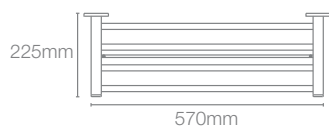

COMPLEMENTARY™

COMPLEMENTARY™ | K-25066IN-CP

Towel shelf in polished chrome

COMPLEMENTARY™ | K-25065IN-CP

Square 610mm single towel bar in polished chrome

COMPLEMENTARY™ | K-25067IN-CP

Square towel ring in polished chrome