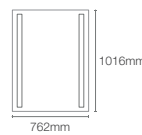

HD LIGHTED MIRRORS

VITALITY™ | K-22930IN-NA

1016mm perimeter circle light mirror

Dimensions: 43mm x 1016mm x 1016mm

MING | K-77115T-NA

800mm mirror

Dimensions: 800mm x 800mm

ESCALE™ | K-23264IN-NA

1000mm mirror

Dimensions: 1000mm x 650mm

REVE™ | K-23268IN-NA

1000mm mirror

Dimensions: 1000mm x 650mm

VITALITY™ | K-22932IN-NA

1016mm inset circle light mirror

Dimensions: 43mm x 1016mm x 1016mm

VITALITY™ | K-22929IN-NA

762mm perimeter circle light mirror

Dimensions: 43mm x 762mm x 762mm

FOREFRONT™ | K-23266IN-NA

900mm mirror

Dimensions: 900mm x 650mm

VITALITY™ | K-22928IN-NA

Column rectangular light mirror