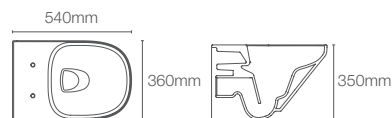

P-trap 200mm

Must order: Plastic outlet connector (K-1046327-S)