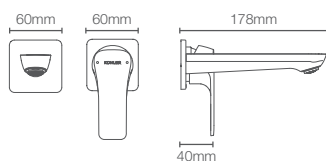

Must order: Trim only, for use with valve K-25150IN-NA