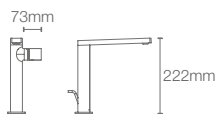

Single-control tall basin faucet with drain in polished chrome

COMPOSED® | K-73050IN-7-CP