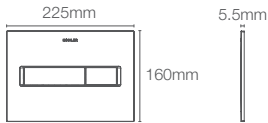

GRAPH

K-20189IN-P-CP

In-wall tank pneumatic faceplate in polished chrome