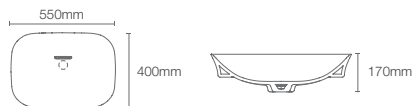

K-26249IN-0

Refresh without deck in white

Depth: 129.5mm

Must order: Bottle trap (K-75823IN-CP)

NEW

VIVE™ GEO

K-28784IN-DGS

Vessel basin without faucet hole in indigo