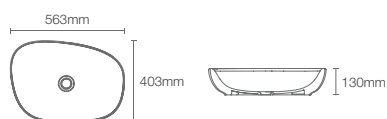

Vessel basin without faucet hole in black

Depth: 178mm

Must order: Ceramic drain, without overflow (K-24740IN-0)

NEW

KANKARA | K-76601IN-DGS

Vessel basin without faucet hole in indigo

Depth: 130mm

Must order: K-24740IN-0 and K-75823IN-CP drain and bottle trap 350mm