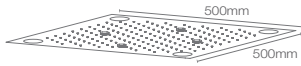

Rectangle 600mm x 800mm multifunction rainpanel in polished chrome

Features: • Katalyst™ Air Rain Shower • Kinetic Spray
• Laminar flow • Ambient hydro-powered light

LOURE™ | K-97167IN-CP

Square 500mm x 500mm multifunction rainpanel in polished chrome