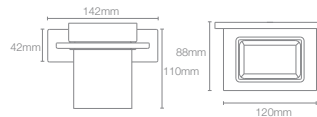

COMPLEMENTARY™ | K-25074IN-CP

Square tumbler holder in polished chrome