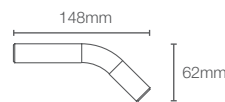

COMPLEMENTARY™ | K-1061577IN-AF

Wall mount shower arm with escutcheon in
french gold