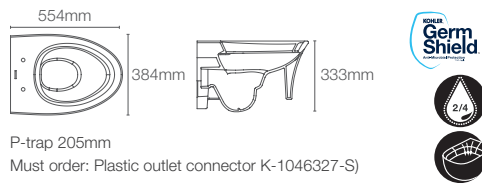

P-trap 205mm
Must order: Plastic outlet connector (K-1046327-S)

VEIL™

K-38787IN-0 with PureWash™ bidet attachment

NEW

K-75708IN-SS-0 Quiet-Close™ slim seat
K-75708IN-2SS-0 Quiet-Close™ seat

Wall hung toilet with cover in white