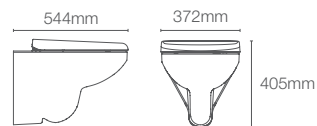

P-trap 205mm

Must order: Plastic outlet connector (K-1046327-S)

SPAN SQUARE

K-28778IN-0 with PureClean™ square bidet seat

K-29174IN-S-0 with Quiet-Close™ slim seat (for project only)

Wall hung toilet with cover in white