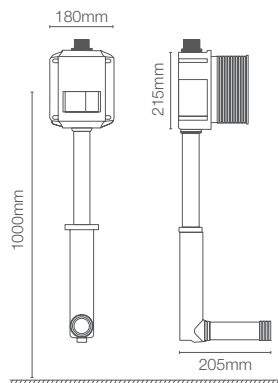

A LIGHT TOUCH IS ALL IT TAKES

The wall becomes the new focus of luxury with Kohler® Softpress™ Flush Valve. A stylish straight-line design complements the décor elegantly, while superior-grade components & dual-flush Pneumatic technology ensure unmatched performance. Be it effortless actuation, great flow (even at low pressures), big water savings or easy maintenance, Softpress™ by Kohler® marks a truly watershed addition to your wall hung toilets.

EFFORTLESS FLUSHING

Smooth action with minimum force - ideal for elderly & children.

ADJUSTABLE FLOW RATE

Time delay mechanism aids flushing adjustability.

WATER SAVING

Accurate volume setting without loss in flow rate.

EASE OF INSTALLATION

Height adjustable through connection accessories to match all toilet rough-in.

French Gold
AF

SOFT PRESS™

K-31538IN-NA

Pneumatic flush valve

SOFT PRESS™

K-24555IN-P-CP

Pneumatic faceplate in polished chrome