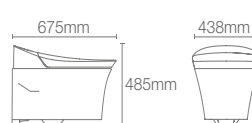

VEIL® | K-5402IN-ZZ-0

Wall hung Intelligent toilet with Quiet-Close™ seat cover in white

Veil® wall hung toilet with C3-230 bidet seat in white (K-31539IN-SS-0 K-4108IN-0)

MAKE ANY BATHROOM SMART, INSTANTLY.