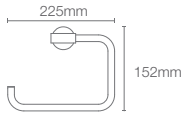

Hotelier towel shelf in rose gold

STILLNESS | K-14451T-RGD

609mm towel bar in rose gold

STILLNESS | K-14456T-RGD

Towel ring in rose gold

STILLNESS | K-14458T-RGD

Robe hook in rose gold

STILLNESS | K-14459T-RGD