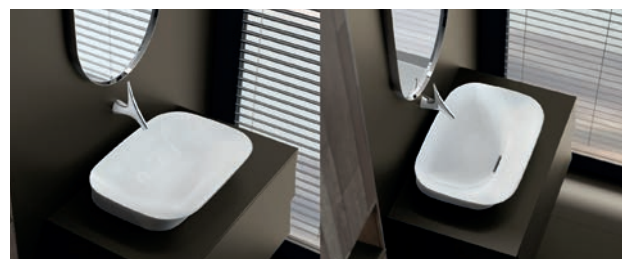

ADDITIONAL FEATURES

UNIQUE HIDDEN DRAIN

Featuring ranges where the drain is designed to be invisible to the users.