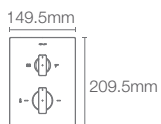

Must order: Trim only, for use with valve K-20740IN-NA

MODERNLIFE EDGE™

K-25761IN-9FP-CP

Recessed bath and shower trim with diverter in polished chrome

Must order: Trim only, for use with valve K-20740IN-A-NA