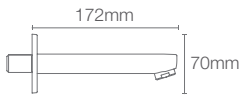

* Contact our Marketing team for availability of colour.

COMPLEMENTARY™

K-10385IN-CP
without diverter

K-10386IN-CP
with diverter

Bath spout in polished chrome

July™ bath spout without diverter in polished chrome (K-99060IN-CP)