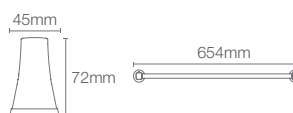

COMPLEMENTARY™ | K-25074IN-CP

Square tumbler holder in polished chrome

COMPLEMENTARY™ | K-17529T-CP

610mm towel shelf in polished chrome

COMPLEMENTARY™ | K-5630IN-CP

610mm towel bar in polished chrome

French Gold
AF