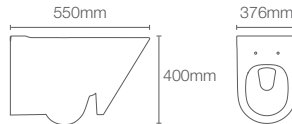

BRAZN

K-38782IN-0 with PureWash™ bidet attachment

K-26994IN-0 with Quiet-Close™ seat

Wall hung toilet with cover in white

P-trap 220mm

Must order: Plastic outlet connector (K-1046327-S)