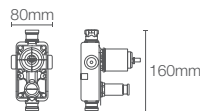

AQUA TURBO 360 | K-99924IN-CP

Hi-flow valve in polished chrome

French Gold
AF
Matte Black
BL

AQUA TURBO 235 | K-882IN-CP

Single-control recessed bath and shower valve (with faceplate diverter) in polished chrome