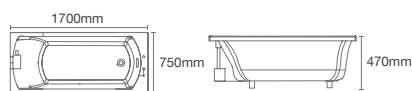

Must order: Bath drain in polished chrome K-17295T-CP