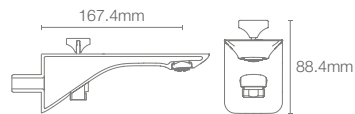

Trim only, for use with valve K-20740IN-A-NA

MODERNLIFE EDGE™ | K-25765IN-CP

Bath spout without diverter in polished chrome

MODERNLIFE EDGE™ | K-25764IN-CP

Bath spout with diverter in polished chrome

* Please contact our technical representative for information on 'Must order' list for all the above SKUs.