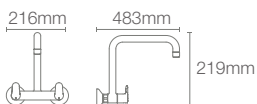

WALL MOUNT FAUCETS

ALEO+™ | K-20593IN-4-CP

Wall-mount single-control kitchen faucet in polished chrome

CUFF™ | K-37315IN-4-CP

Wall-mount two-handle kitchen faucet in polished chrome

JULY™ | K-20591IN-4-CP

Wall-mount two-handle kitchen faucet in polished chrome