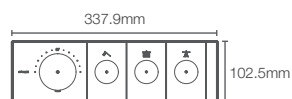

Must order: Trim only, for use with valve K-26341IN-NA

* Please contact our technical representative for information on 'Must order' list for all the above SKUs.