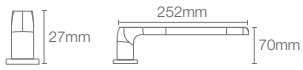

Avid™ double towel shelf in polished chrome (K-97497T-CP)

AVID™

AVID™ | K-97497T-CP

Double towel shelf in polished chrome

AVID™ | K-97495T-CP

Towel bar in polished chrome

AID™ | K-97498T-CP

Towel ring in polished chrome