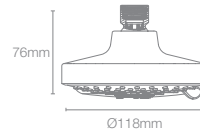

**FINIAL
TRADITIONAL**

K-16351IN-CP

Single-function traditional 140mm showerhead with shower arm in polished chrome

RAIN DUET™

K-23658IN-CP

Multi-function geometric 118mm showerhead without shower arm in polished chrome