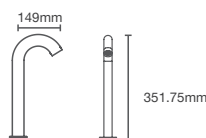

Must order: AC Power supply (K-16305IN-NA)

KUMIN

K-18655IN-ND-CP

Touchless cold only basin faucet in polished chrome

OBLO

K-8399IN-CP

Touchless cold only tall basin faucet in polished chrome

STRAYT™ | K-72866IN-ND-CP