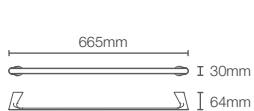

Accent 610mm single towel bar in french gold (K-25348IN-AF)

ACCENT

ACCENT | K-25348IN-AF

610mm single towel bar in french gold

ACCENT | K-25347IN-AF

Towel ring in french gold

ACCENT | K-25346IN-AF

Toilet tissue holder in french gold