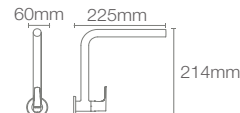

Wall-mount cold-only kitchen faucet in polished chrome