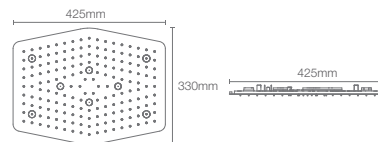

Features: • Catalyst™ Air Rain Shower • Superfine Atom Spray