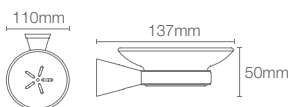

COMPLEMENTARY™ | K-5634IN-CP

Soap dish in polished chrome

French Gold
AF