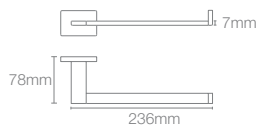

COMPLEMENTARY™

COMPLEMENTARY™ | K-25066IN-CP

Towel shelf in polished chrome

COMPLEMENTARY™ | K-25065IN-CP

Square 610mm single towel bar in polished chrome

COMPLEMENTARY™ | K-25067IN-CP

Square towel ring in polished chrome