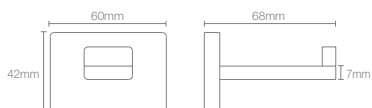

Square single robe hook in polished chrome

COMPLEMENTARY™ | K-25068IN-CP