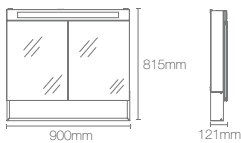

Mirror cabinet

Dimensions: 121mm x 900mm x 815mm
Must order: K-99916IN-NA Urbanity Horizontal open self

NEW

NEW VERDERA™ | K-78282IN-NA

Mirror cabinet

Dimensions: 133mm x 866mm x 762mm

HD NON LIGHTED MIRROR CABINETS