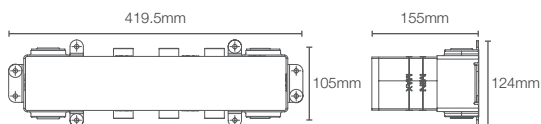

4 outlet thermostatic valve

Must order: Valve only, for use with trim K-26348IN-9