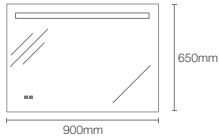

HD LIGHTED MIRRORS

VITALITY™ | K-22930IN-NA

1016mm perimeter circle light mirror

Dimensions: 43mm x 1016mm x 1016mm

MING | K-77115T-NA

800mm mirror

Dimensions: 800mm x 800mm

ESCALE™ | K-23264IN-NA

1000mm mirror

Dimensions: 1000mm x 650mm

REVE™ | K-23268IN-NA

1000mm mirror

Dimensions: 1000mm x 650mm

VITALITY™ | K-22932IN-NA

1016mm inset circle light mirror

Dimensions: 43mm x 1016mm x 1016mm

VITALITY™ | K-22929IN-NA

762mm perimeter circle light mirror

Dimensions: 43mm x 762mm x 762mm

FOREFRONT™ | K-23266IN-NA

900mm mirror

Dimensions: 900mm x 650mm

VITALITY™ | K-22928IN-NA

Column rectangular light mirror