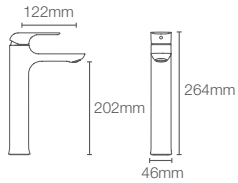

FORE LINE™ | K-27478IN-4ND-CP

Single-control basin faucet without drain in polished chrome