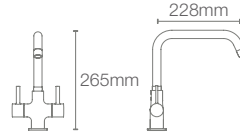

Deck-mount two-handle kitchen faucet in polished chrome

JULY™ | K-5243IN-4-CP