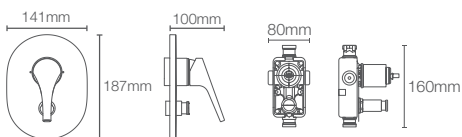

PARALLEL | K-24280IN-4ND-RGD

Single-control wall mount basin faucet trim+valve in rose gold

VIVE | K-25323IN-4-RGD

Recessed bath and shower AT235 trim+valve in rose gold

DTV+™ SPA

DTV+™ SPA | COMBO 1

1 | DTV+™
K-99693-P-NA
Digital interface