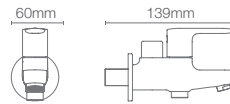

2-way bib tap in polished chrome

JULY™ | K-16093IN-4-CP