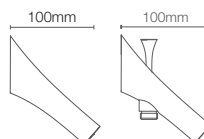

Recessed bath and shower AT235 trim in polished chrome

Must order: Trim only, for use with valve K-882IN-CP
*RGD available as combo

VIVE

K-23973IN-AA-CP
without diverter

K-23974IN-AA-CP
with diverter

Bath spout in polished chrome