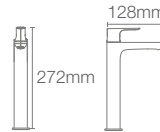

ALEO+™ | K-20071IN-4-CP

Tall pillar tap in polished chrome

ALEO+™ | K-72326IN-4-CP

Pillar tap in polished chrome

ALEO+™ | K-72328IN-4FP-CP

Recessed bath and shower AT235 trim in polished chrome

Must order: Trim only, for use with valve K-882IN-CP