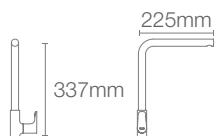

Deck-mount cold-only kitchen faucet in polished chrome

CUFF™ | K-37313IN-4-CP