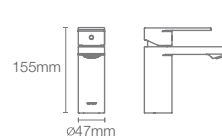

PARALLEL™ | K-23472IN-4ND-CP

Single-control basin faucet without drain in polished chrome