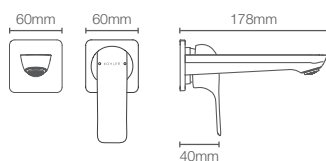

Must order: Trim only, for use with valve K-25150IN-NA

FORE LINE™ | K-27488IN-4ND-CP

Cold-only wall mount basin faucet trim in polished chrome

Must order: Trim only, for use with valve K-25149IN-NA

FORE LINE™ | K-27480IN-4ND-CP