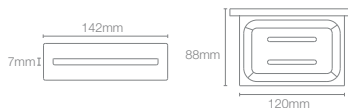

Square soap dish in polished chrome