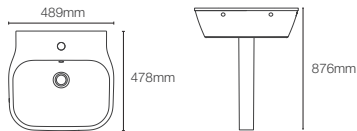

Depth: 180mm

SPAN | K-24559IN-0

Full pedestal square (big) wall mount basin with single faucet hole in white

Depth:121mm

Must order: K-75823IN-CP and K-20746IN-0 drain and bottle trap 350mm/ Pedestal K-11340IN-0