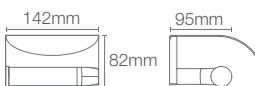

Tissue holder with cover in polished chrome