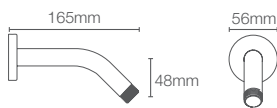

STATEMENT™ | K-26318IN-CP

Wall mount showerhead arm