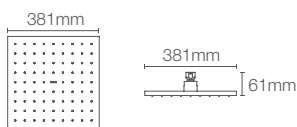

Must order: Ceiling mount shower arm K-16347IN-CP/
K-11623IN-CP/ Square ceiling arm K-20137IN-CP