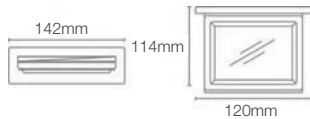

COMPLEMENTARY™ | K-25069IN-CP

Square soap dish glass in polished chrome