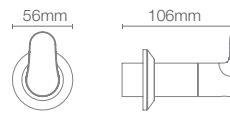

In-line stop valve trim (both G13mm and G19mm) in polished chrome

COMPLEMENTARY™