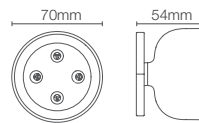

Round deep massage body spray