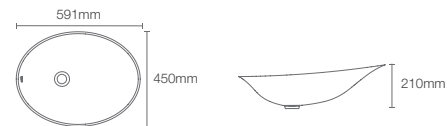

Depth: 178mm

Must order: Ceramic drain, without overflow (K-24740IN-0)