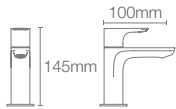

Single-control basin faucet in polished chrome

Finishes available only in faucet without drain

ALEO™

K-20070IN-4-CP

Tall pillar tap in polished chrome

ALEO™

K-72288IN-4-CP

Pillar tap in polished chrome