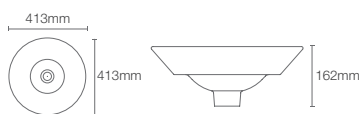

CONICAL BELL™ | K-2200IN-K4

Vessel basin without faucet hole in cashmere

Depth: 111mm

Must order: K-75823IN-CP bottle trap 350mm