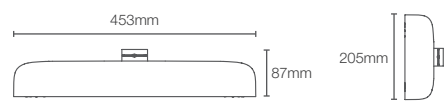

MODERNLIFE EDGE™ | K-9301IN-CL-CP

Square 381mm rainhead in polished chrome

Must order: Ceiling mount shower arm K-16347IN-CP/
K-11623IN-CP/ Square ceiling arm K-20137IN-CP

STATEMENT™ | K-26297IN-CP

453mm deep massage rainhead rainhead in polished chrome