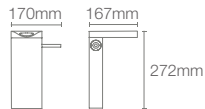

BEITOU™ | K-99858IN-4-CP

Single-control tall basin faucet without drain in polished chrome