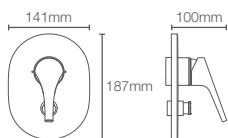

Recessed bath and shower AT235 trim in polished chrome

Must order: Trim only, for use with valve K-882IN-CP
*RGD available as combo

VIVE

K-23973IN-AA-CP
without diverter

K-23974IN-AA-CP
with diverter

Bath spout in polished chrome