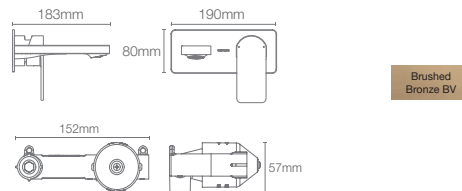

PARALLEL | K-24280IN-4ND-RGD

Single-control wall mount basin faucet trim+valve in rose gold

VIVE | K-25323IN-4-RGD

Recessed bath and shower AT235 trim+valve in rose gold

DTV+™ SPA

DTV+™ SPA | COMBO 1

1 | DTV+™
K-99693-P-NA
Digital interface