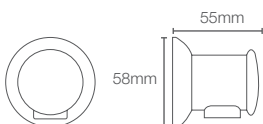

COMPLEMENTARY™ | K-12067IN-CP

1.5 meter handshower hose in polished chrome