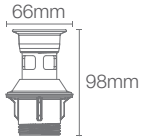

COMPLEMENTARY™ | K-45432IN-CP

Grid drain with overflow hole in polished chrome