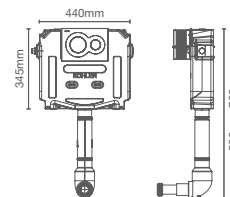

Must order: Drain Connector Assy OW (K-1355356)