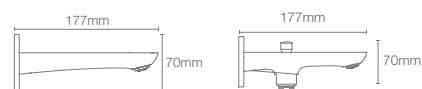

ALEO™

K-99061IN-CP
without diverter

K-20077IN-CP
with diverter

Bath spout in polished chrome