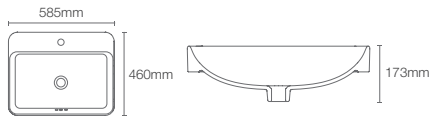

Depth: 152mm

Must order: Bottle trap 350mm (K-75823IN-CP)