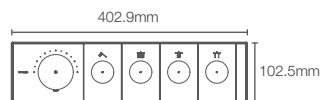

ANTHEM™ TRIMS

ANTHEM™ | K-26350IN-9-CP

Recessed bath and shower 6 outlet trim in polished chrome

Must order: Trim only, for use with valve K-26344IN-NA

ANTHEM™ | K-26348IN-9-CP

Recessed bath and shower 4 outlet trim in polished chrome