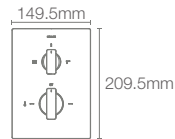

Trim only, for use with valve K-20740IN-A-NA