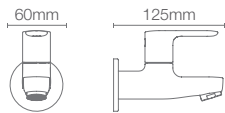

1-way bib tap in polished chrome

JULY™ | K-16087IN-4-CP