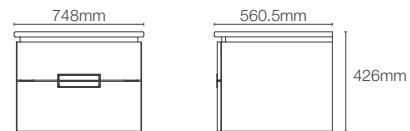

PROLOGUE™

Prologue™ is a perfect preamble to a Bauhaus inspired environment. Individual pieces pared down to their essentials, extending lines and seamless surfaces to accentuate the sculptural geometry and purity of each object. Eliminating ornamentation and purely decorative elements Prologue™ draws on minimalism and essentialism.

Vanity 750 (PU) - light taupe

Vanity 750 (MEM) - natural oak

LUXE

The inspiration behind the iconic Luxe design lies in the harmonious lines inspired by the sail of a boat. Luxe's profiles draw the eye to the edge creating an elegant marriage between geometric precision and tensioned surfaces.

Vanity 750 (PU) - titanium grey

Vanity 750 (MEM) - natural oak

Kohler® vessels & faucets in images are to be bought separately.
Granite & marble tops are for pictorial reference only & are not part of vanities.