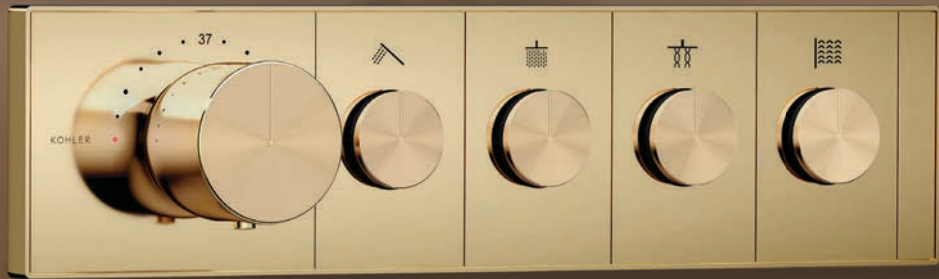

DTV+™ | K-682IN-K-NA

6-Port digital thermostatic valve

DTV+™ | K-557IN-K-NA

3-port digital thermostatic valve

DTV+™ | K-97172-NA

7.62 meter data cable

ANTHEM™

Anthem™ recessed bath and shower trim

ANTHEM™ VALVES & CONTROLS

VERSATILE CONTROLS,
TRANSFORMATIVE EXPERIENCES

DESIGN

The clean, unexpected look of Anthem™ controls is reminiscent of common household appliances, while remaining intuitive and familiar.