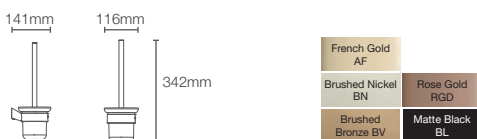

COMPLEMENTARY™

COMPLEMENTARY™ | K-25066IN-CP

Towel shelf in polished chrome

COMPLEMENTARY™ | K-25065IN-CP

Square 610mm single towel bar in polished chrome

COMPLEMENTARY™ | K-25067IN-CP

Square towel ring in polished chrome