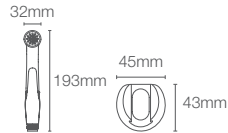

Health faucet with hose and bracket in polished chrome

COMPLEMENTARY™ | K-12927IN-CP