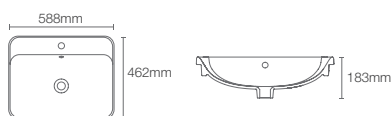

VIVE™ | K-28782IN-0

Integrated top and basin in white

Depth: 88mm

Must order: K-75823IN-CP and K-32485IN-NA drain and bottle trap 350mm

SEMI-RECESSED

FOREFRONT™ | K-11479IN-VC1-0

Rectangular semi-recessed basin with single faucet hole in white