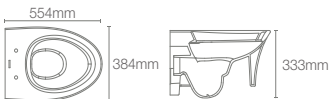

VEIL® | K-31539IN-SS-0
K-4108IN-0

Wall hung toilet with C3-230 smart seat

Must order: Plastic outlet connector (K-1046327-S)

VEIL® | K-31014IN-0

Wall hung toilet with C3-150 smart seat

Must order: Plastic outlet connector (K-1046327-S)