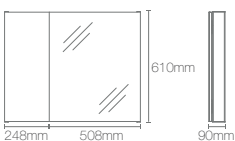

NEW

Mirror cabinet