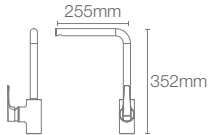

Deck-mount single-control kitchen faucet in polished chrome

CUFF™ | K-37316IN-4-CP