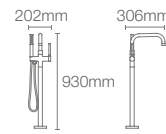

Must Order: Mounting base (K-97905T-NA)