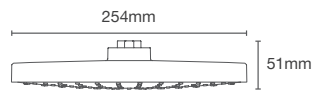

Round 254mm rainhead in french gold

Must order: Wall/ceiling mount round shower arm (K-16346IN-AF/K-16347IN-AF)

RAIN DUET™ | K-76465IN-BL

Round 254mm rainhead in matte black

Must order: Wall/ceiling mount shower arm in matte black (K-22446IN-BL/K-22447IN-BL)