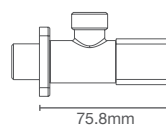

Angle valve in polished chrome

COMPLEMENTARY™ | K-11568IN-7B-CP