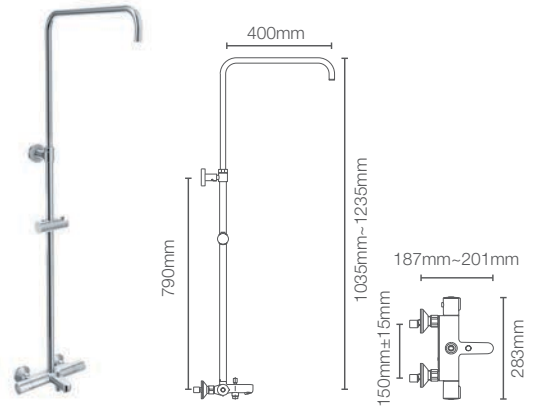

JULY^{TM}

K-99741IN-C9-CP

Thermostatic 3-way shower column in polished chrome