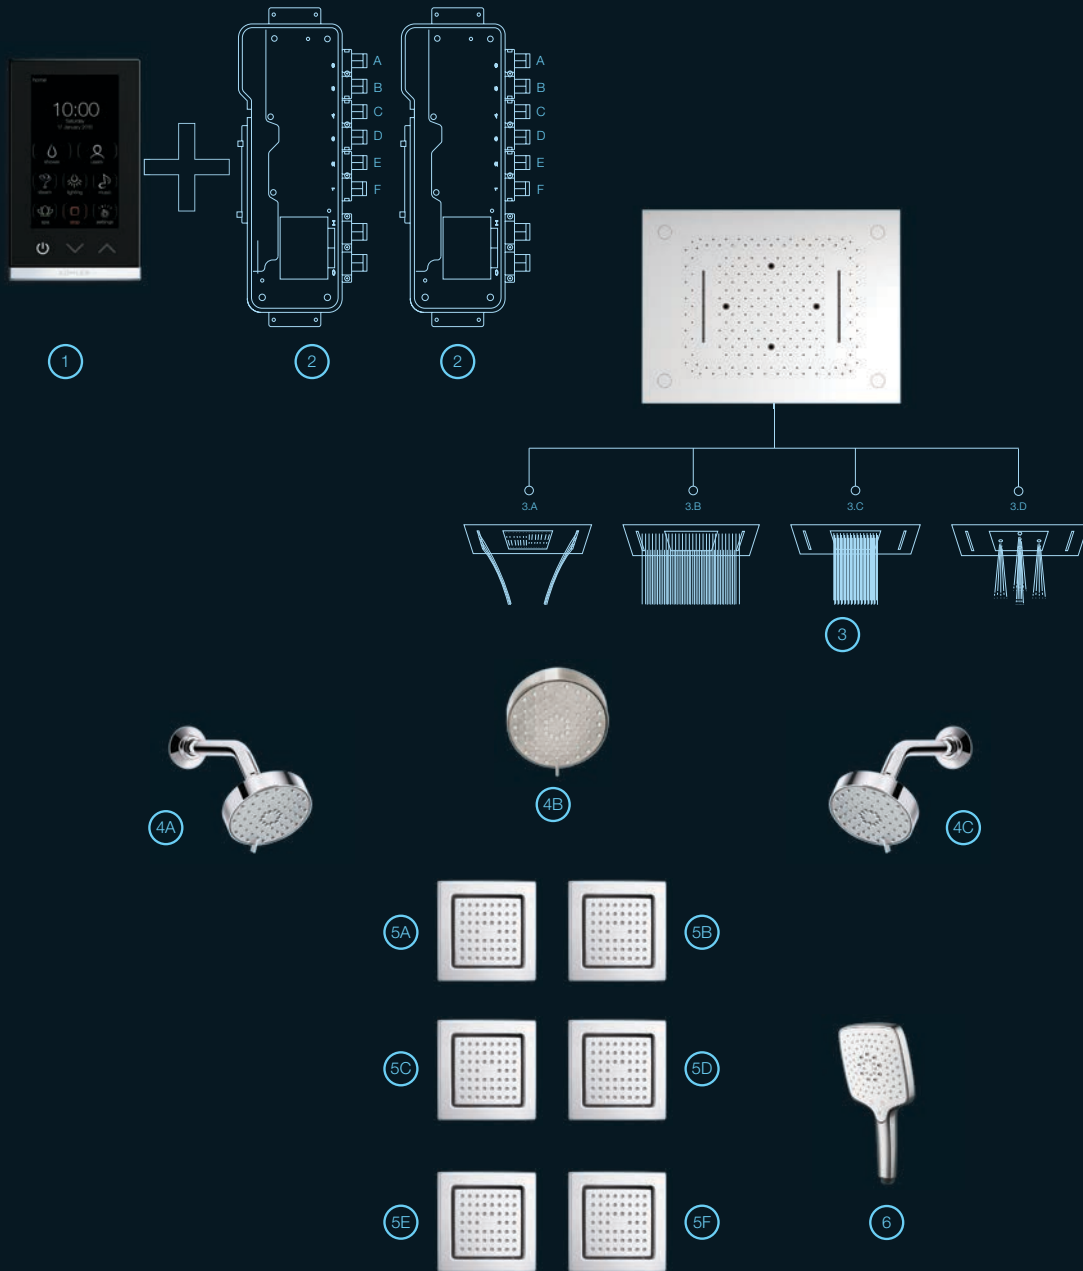

PARALLEL | K-24280IN-4ND-RGD

Single-control wall mount basin faucet trim+valve in rose gold

VIVE | K-25323IN-4-RGD

Recessed bath and shower AT235 trim+valve in rose gold

DTV+™ SPA

DTV+™ SPA | COMBO 1

1 | DTV+™
K-99693-P-NA
Digital interface