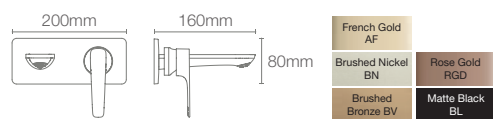

Must order: Trim only, for use with valve K-5679IN-CP

* RGD, BV available as Combo