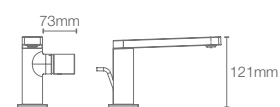

Single-control basin faucet with drain in polished chrome