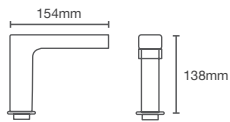

Touchless cold only basin faucet in polished chrome

OBLO | K-24270IN-ND-CP