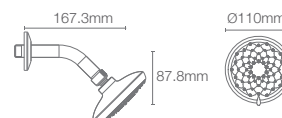

Must order: Wall mount shower arm K-99054IN-CP

PARALLEL | K-22645IN-CP

Single-function square showerhead with shower arm in polished chrome

AWAKEN™ | K-72425IN-CP

Multi-function organic 110mm showerhead without shower arm in polished chrome