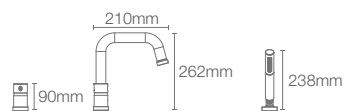

* Please contact our technical representative for information on 'Must Order' list for all the above SKUs.