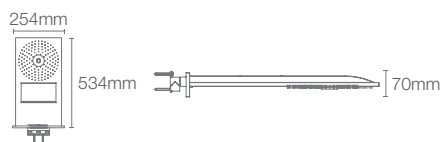

BEITOU™ | K-72830IN-L-CP

Wall mount 550mm x 280mm rainpanel in polished chrome

Features: • Catalyst™ Air Rain Shower • Cascade • Laminar flow • Ambient hydro-powered light