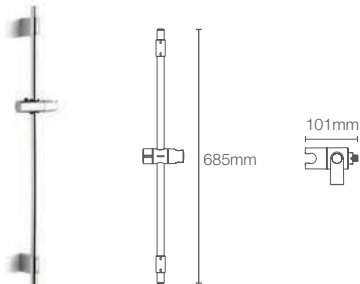

RAINJOY | K-72740IN-CP

Slidebar in polished chrome

STATEMENT™ | K-26324IN-CP

482mm dual function wallmount rainhead arm in polished chrome

French Gold
AF

Brushed
Bronze BV

Rose Gold
RGD

Matte Black
BL

MODERNLIFE™ | K-22308IN-CP

Wall mount shower arm (dual flow) in polished chrome

MODERNLIFE™ | K-22310IN-CP

Ceiling mount multifunction shower arm in polished chrome