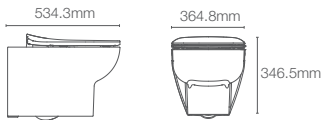

P-trap 225mm

Must order: Plastic outlet connector (K-1046327-S)

NEW

REACH ECO | K-30438IN-0

Wall hung toilet with Quiet-Close™ seat cover in white

P-trap 225mm

Must order: Plastic outlet connector (K-1046327-S)