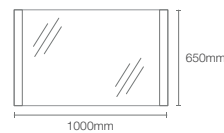

HD LIGHTED MIRRORS

VITALITY™ | K-22930IN-NA

1016mm perimeter circle light mirror

Dimensions: 43mm x 1016mm x 1016mm

MING | K-77115T-NA

800mm mirror

Dimensions: 800mm x 800mm

ESCALE™ | K-23264IN-NA

1000mm mirror

Dimensions: 1000mm x 650mm

REVE™ | K-23268IN-NA

1000mm mirror

Dimensions: 1000mm x 650mm

VITALITY™ | K-22932IN-NA

1016mm inset circle light mirror

Dimensions: 43mm x 1016mm x 1016mm