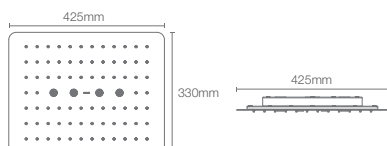

Hexagon 425mm x 330mm rainpanel in polished chrome

Features: • Catalyst™ Air Rain Shower • Superfine Atom Spray

MODERNLIFE EDGE™ | K-29961IN-CP

Rectangle 425mm x 330mm rainpanel in polished chrome

Features: • Catalyst™ Air Rain Shower • Superfine Atom Spray