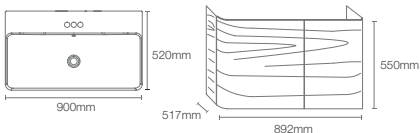

Vanity 900mm in walnut finish

Dimensions: 892 x 517 x 550