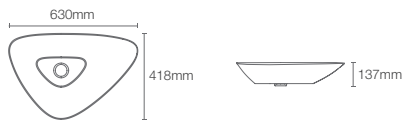

Depth: 129mm

Must order: K-75823IN-CP