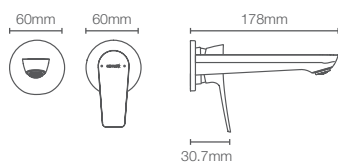

Must order: Trim only, for use with valve K-25150IN-NA