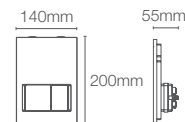

French Gold
AF

SOFT PRESS™

K-31538IN-NA

Pneumatic flush valve

SOFT PRESS™

K-24555IN-P-CP

Pneumatic faceplate in polished chrome