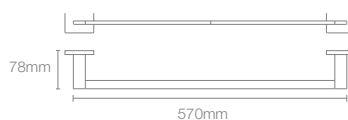

COMPLEMENTARY™

COMPLEMENTARY™ | K-25066IN-CP

Towel shelf in polished chrome

COMPLEMENTARY™ | K-25065IN-CP

Square 610mm single towel bar in polished chrome

COMPLEMENTARY™ | K-25067IN-CP

Square towel ring in polished chrome