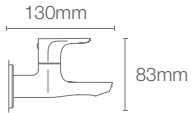

COMPLEMENTARY™ | K-11568IN-7B-CP

Small angle valve with G13mm connection in polished chrome

ALEO™ | K-20075IN-4-CP

2-way bib tap in polished chrome

ALEO™ | K-20073IN-4-CP

1-way bib tap in polished chrome

JULY™ | K-16094IN-4-CP