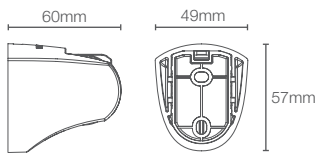

COMPLEMENTARY™ | K-9038IN-CP

Handshower bracket in polished chrome

SKU Code: K-9038T-BN