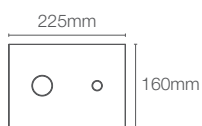

SKIM | K-24149IN-F-BN

Pneumatic IWT faceplate in black with anti-finger print buttons in brushed nickel