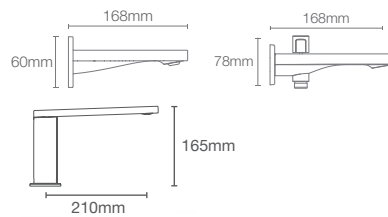

K-23511IN-CP
with diverter

Bath spout in polished chrome

VIVE

K-23973IN-AA-CP
without diverter

K-23974IN-AA-CP
with diverter

Bath spout in polished chrome

ACCLIV

K-33074IN-CP