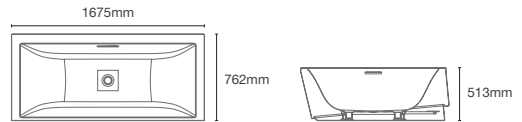

SAPPHIRE™ | K-18262T-0

Oval freestanding AC bath in white