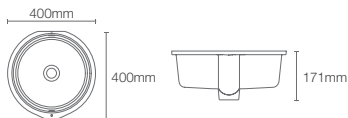

VERTICYL™ | K-2883-0

Undercounter basin in white

Depth: 79mm