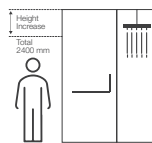

NEW TRILOGY

K-704705IN-SHP

Height extension 2400mm
Partition
Height: 400mm, Glass thickness: 10mm

CP

- Size of shower enclosure in finishes may be limited as per site conditions.
- Glass thickness may change from 8mm->10mm after site measurements.