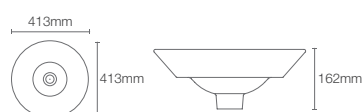

TRACE | K-75376IN-1-0

Vessel basin with single faucet hole in white

Depth: 125mm

Must order: Ceramic drain without overflow (K-24740IN-0)

CONICAL BELL™ | K-2200IN-7

Vessel basin without faucet hole in black