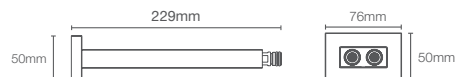

Rose Gold
RGD

Matte Black
BL

MODERNLIFE™ | K-22308IN-CP

Wall mount shower arm (dual flow) in polished chrome

MODERNLIFE™ | K-22310IN-CP

Ceiling mount multifunction shower arm in polished chrome

COMPLEMENTARY™ | K-22446IN-BL