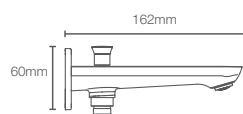

Bath spout with diverter in polished chrome