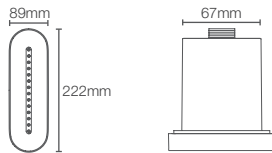

STATEMENT™ | K-26300IN-CP

Oblong vichy body spray

- French Gold AF
- Brushed Bronze BV
- Rose Gold RGD
- Matte Black BL