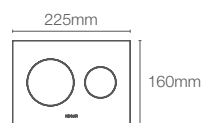

Brushed Bronze BV