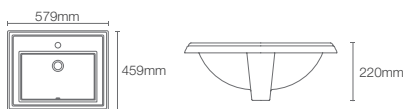

Self-rimming basin with single faucet hole in white

Depth: 127mm