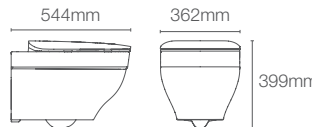

TRACE™

K-38785IN-0 with PureWash™ bidet attachment

K-20217IN-S-0 with Quiet-Close™ slim seat

Rimless wall hung toilet with cover in white