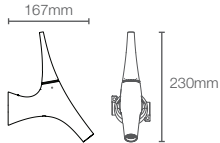

*Valve included