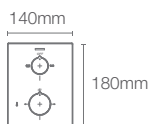

AUTOSENSE

K-24431IN-9FP-CP

Recessed bath and shower universal trim in polished chrome