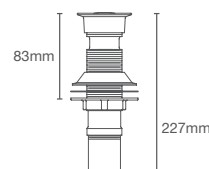

Clicker drain with overflow in polished chrome