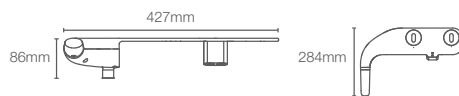

Presqui'le™ wall hung bowl with PureWash™ bidet attachment

PUREWASH™ BIDET ATTACHMENT

PUREWASH™ | K-22860IN-0

Bidet attachment

Compatible toilets*

K-5573IN-2-0 | Reach Eco wall hung bowl with K-22860IN-0 PureWash™ bidet attachment in white