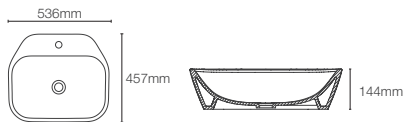

Depth: 121mm

Must order: K-75823IN-CP and K-20746IN-0 drain and bottle trap 350mm