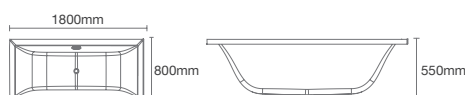

Pure indulgence

OVE™ | K-1707T-Z-0

Drop-in acrylic bathtub

Must order: Bath drain in polished chrome K-17295T-CP

EVOK™ | K-1704T-Z-0

Drop-in acrylic bathtub

Must order: Bath drain in polished chrome K-17295T-CP, K-18922T-1P and K-18922T-58