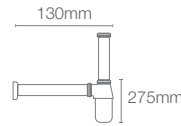

COMPLEMENTARY™ | K-7314IN-CP

300mm bottle trap in polished chrome

French Gold AF
Rose Gold RGD
Brushed Nickel BN
Brushed Bronze BV