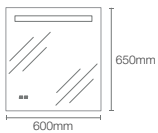

600mm mirror

Dimensions: 600mm x 650mm