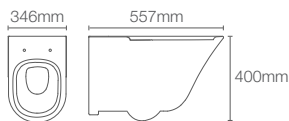

Vive™ rimless wall hung toilet with Quiet-Close™ slim seat cover in black (K-26998IN-7)

NEW

VIVE

K-38786IN-0 with PureWash™ bidet attachment

K-26998IN-0 with Quiet-Close™ slim seat

Rimless wall hung toilet with cover in white