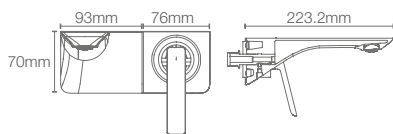

Single-control wall mount basin faucet trim in polished chrome

Trim only, for use with valve K-5679IN-CP
*RGD available as Combo