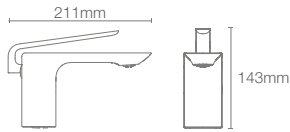

MODERNLIFE EDGE™ | K-25761IN-9FP-CP

Recessed bath and shower Autosense235+ trim with diverter in polished chrome