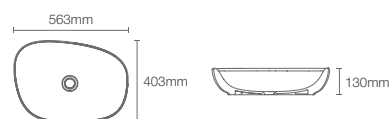

Depth: 130mm

Must order: K-24740IN-0 and K-75823IN-CP drain and bottle trap 350mm

* Please contact our technical representative for information on 'Must order' list for all the above SKUs.