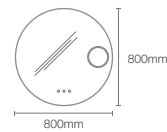

HD LIGHTED MIRRORS

VITALITY™ | K-22930IN-NA

1016mm perimeter circle light mirror

Dimensions: 43mm x 1016mm x 1016mm

MING | K-77115T-NA

800mm mirror

Dimensions: 800mm x 800mm

ESCALE™ | K-23264IN-NA