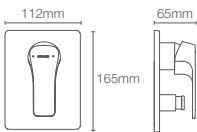

Recessed bath and shower AT235 trim in polished chrome

Must order: Trim only, for use with valve K-882IN-CP