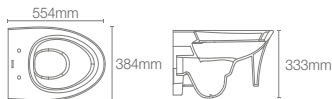

Must order: Plastic outlet connector (K-1046327-S)