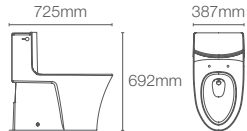

One-piece toilet with Quiet-Close™ slim seat cover in white

S-trap 305mm

CLASS FIVE+™
KOHLER

Cleansing seat compatibility

VEIL™ | K-1381T-S-0

One-piece toilet with Quiet-Close™ seat cover in white

S-trap 305mm