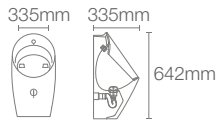

MODERNLIFE™

K-21839T-ER-0

Wall hung urinal (rear) in white