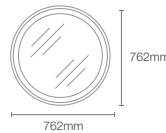

Dimensions: 43mm x 762mm x 1016mm

FOREFRONT™ | K-23265IN-NA

600mm mirror

Dimensions: 600mm x 650mm

VITALITY™ | K-22931IN-NA

762mm inset circle light mirror

Dimensions: 43mm x 762mm x 762mm

HD NON LIGHTED MIRRORS