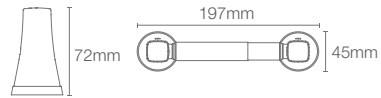

COMPLEMENTARY™ | K-5632IN-CP

Tissue holder in polished chrome

French Gold
AF