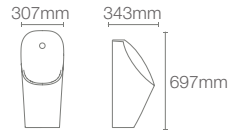

Must order: Urinal sensor