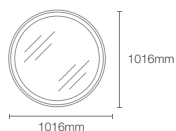

1000mm mirror

Dimensions: 1000mm x 650mm

REVE™ | K-23268IN-NA

1000mm mirror

Dimensions: 1000mm x 650mm

VITALITY™ | K-22932IN-NA

1016mm inset circle light mirror

Dimensions: 43mm x 1016mm x 1016mm