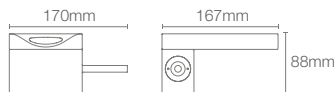

BEITOU™ | K-99856IN-4-CP

Single-control basin faucet without drain in polished chrome