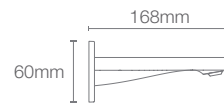

PARALLEL™ | K-23497IN-4-CP

Recessed bath and shower AT360 trim in polished chrome

Must order: Trim only, for use with valve K-99924IN-CP

* RGD available as Combo

PARALLEL™ | K-23512IN-CP

Bath spout without diverter in polished chrome