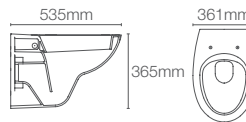

P-trap 210mm

Must order: Plastic outlet connector (K-1046327-S)

*Compatible with K-72757IN-0 PureClean™ Bidet Seat - Oval