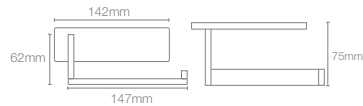

COMPLEMENTARY™ | K-25070IN-CP

Square tissue holder without cover in polished chrome