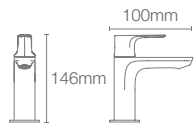

ALEO+™ | K-20071IN-4-CP

Tall pillar tap in polished chrome

ALEO+™ | K-72326IN-4-CP

Pillar tap in polished chrome

ALEO+™ | K-72328IN-4FP-CP

Recessed bath and shower AT235 trim in polished chrome

Must order: Trim only, for use with valve K-882IN-CP