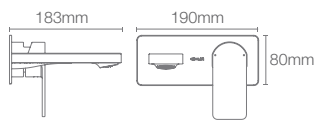

PARALLEL™ | K-23486IN-4ND-CP

Single-control wall mount basin faucet trim in polished chrome

Must order: Trim only, for use with valve K-5679IN-CP

* RGD, BV available as Combo