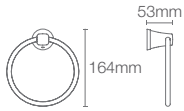

COMPLEMENTARY™ | K-5631IN-CP

Towel ring in polished chrome

French Gold
AF