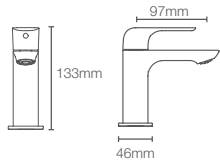

Single-control tall basin faucet without drain in polished chrome

FORE LINE™ | K-27478IN-4ND-CP

Single-control basin faucet without drain in polished chrome

FORE LINE™ | K-27485IN-4-CP

Pillar tap in polished chrome