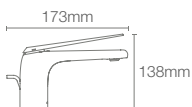

* Please contact our technical representative for information on 'Must order' list for all the above SKUs.