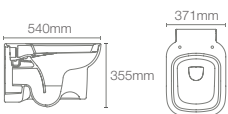

CLASS FIVE⁺
KOHLER

P-trap 215mm

Must order: Plastic outlet connector (K-1046327-S)