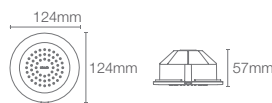

STATEMENT™ | K-26299IN-CP