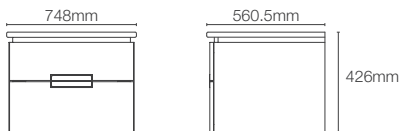

PROLOGUE™ | K-30457IN-MWF

Vanity 750 (MEM) - natural oak