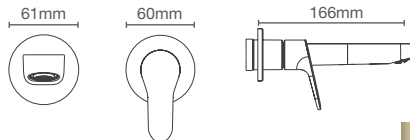

ACCLIV | K-33101IN-4-CP

Pillar tap in polished chrome

French Gold
AF

ACCLIV | K-33102IN-4-CP

Tall pillar tap in polished chrome

French Gold
AF

ACCLIV | K-33103IN-4ND-CP

Cold-only wall mount basin faucet trim in polished chrome