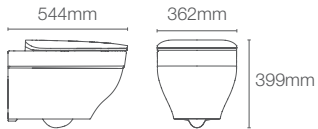

P-trap 205mm
Must order: Plastic outlet connector (K-1046327-S)

NEW

TRACE™

K-20217IN-S-7

Rimless wall hung toilet with Quiet-Close™ slim seat cover in black

NEW

TRACE™

K-38785IN-0 with PureWash™ bidet attachment