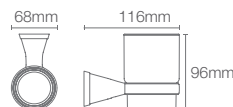

COMPLEMENTARY™ | K-5637IN-CP

Tumbler holder in polished chrome