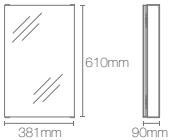

1000mm mirror

Dimensions: 1000mm x 650mm

REVE™ | K-23268IN-NA

1000mm mirror

Dimensions: 1000mm x 650mm

VITALITY™ | K-22932IN-NA

1016mm inset circle light mirror

Dimensions: 43mm x 1016mm x 1016mm

Mirror cabinet

Dimensions: 121mm x 900mm x 815mm
Must order: K-99916IN-NA Urbanity Horizontal open self

NEW

NEW VERDERA™ | K-78282IN-NA

Mirror cabinet

Dimensions: 133mm x 866mm x 762mm

HD NON LIGHTED MIRROR CABINETS

NEW

MAXSTOW™ | K-81144-DA1

Mirror cabinet

Dimensions: 90mm x 381mm x 610mm

NEW

MAXSTOW™ | K-81145-DA1

Mirror cabinet

Dimensions: 90mm x 508mm x 610mm

NEW

MAXSTOW™ | K-81149-DA1

Mirror cabinet

Dimensions: 90mm x 762mm x 1016mm

NEW

MAXSTOW™ | K-81148-DA1

Mirror cabinet

Dimensions: 90mm x 508mm x 1016mm