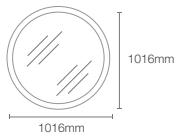

HD LIGHTED MIRRORS

VITALITY™ | K-22930IN-NA

1016mm perimeter circle light mirror

Dimensions: 43mm x 1016mm x 1016mm

MING | K-77115T-NA

800mm mirror

Dimensions: 800mm x 800mm

ESCALE™ | K-23264IN-NA