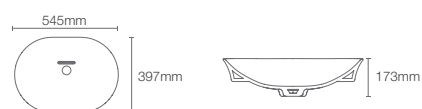

NEW

VIVE™ CAPSULE | K-28783IN-DGS

Vessel basin without faucet hole in indigo

Depth: 90mm

Must order: K-75823IN-CP and K-32485IN-NA
drain and bottle trap 350mm

NEW

VIVE™ CAPSULE | K-28783IN-7

Vessel basin without faucet hole in black