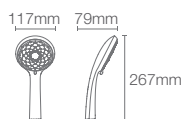

Multi-function 132mm handshower with hose in polished chrome

Must order: Handshower bracket in polished chrome (K-9040IN-CP)

AWAKEN™ | K-72421IN-CP

Multi-function organic 117mm handshower with hose in polished chrome