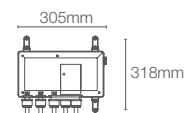

DTV+™ | K-682IN-K-NA

6-Port digital thermostatic valve

DTV+™ | K-557IN-K-NA

3-port digital thermostatic valve

DTV+™ | K-97172-NA

7.62 meter data cable

ANTHEM™

Anthem™ recessed bath and shower trim