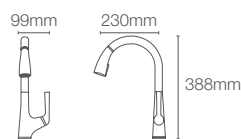

Pull-down deck-mount single-control kitchen faucet in polished chrome

ELATE_® | K-13963T-C4-VS