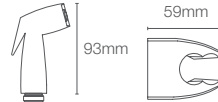

Basic health sprays with metal hose and holder in polished chrome

Rose Gold
RGD