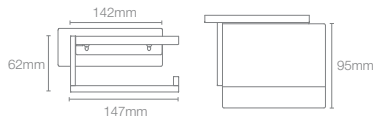

COMPLEMENTARY™ | K-25071IN-CP

Square tissue holder with cover in polished chrome