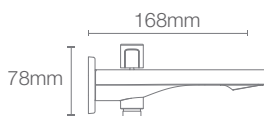

PARALLEL™ | K-23511IN-CP

Bath spout with diverter in polished chrome