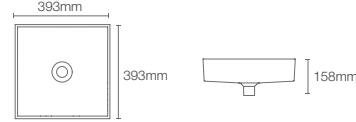

KANKARA™ | K-76601IN-K4

Vessel basin without faucet hole in cashmere

Depth: 130mm

Must order: K-24740IN-0 and K-75823IN-CP drain and bottle trap 350mm

MICA SQUARE | K-90011T-0

Square vessel basin without faucet hole in white