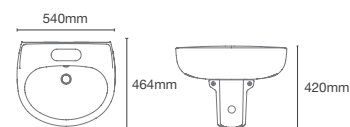

Depth: 152mm

* Please contact our technical representative for information on 'Must order' list for all the above SKUs.