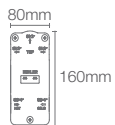

French Gold
AF
Matte Black
BL