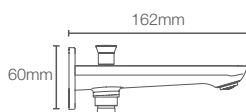

Bath spout with diverter in polished chrome