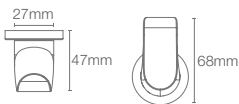

Robe hook in polished chrome

AID™ | K-97502T-CP