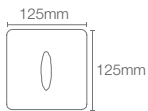

PATIO™ | K-24199IN-C01-CP

Urinal sensor DC with flushing adjustable in polished chrome