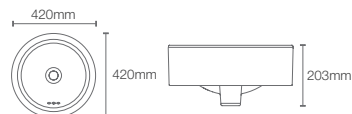

CONICAL BELL™ | K-2200IN-K4

Vessel basin without faucet hole in cashmere

Depth: 111mm

Must order: K-75823IN-CP bottle trap 350mm

CHALICE™ ROUND | K-14800X-0

Vessel basin without faucet hole in white

Depth: 146mm