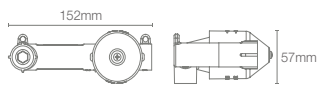

Must order: Valve only, trim to be ordered separately