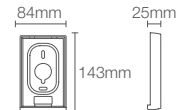

DTV+™ | K-682IN-K-NA

6-Port digital thermostatic valve

DTV+™ | K-557IN-K-NA

3-port digital thermostatic valve

DTV+™ | K-97172-NA

7.62 meter data cable

ANTHEM™

Anthem™ recessed bath and shower trim