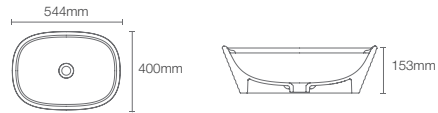

Depth: 129.5mm

Must order: Bottle trap (K-75823IN-CP)