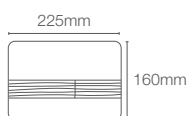

RIVIERA

K-28476IN-M-CP

Faceplate in polished chrome