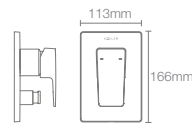

Pillar tap in polished chrome

French Gold
AF

HONE

K-22541IN-4FP-CP

Recessed bath and shower AT235 trim in polished chrome

French Gold
AF

Must order: Trim only, for use with valve K-882IN-CP

HONE