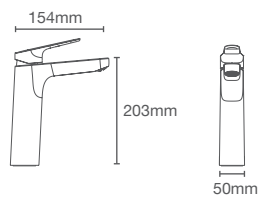

ACCLIV

French Gold
AF

French Gold
AF