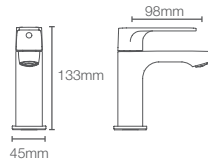

Pillar tap in polished chrome

FORE TRI™ | K-27498IN-4FP-CP