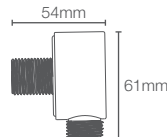

COMPLEMENTARY™ | K-22448IN-BL

Supply elbow in matte black