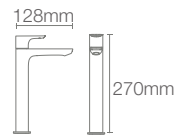

ALEO™

K-72288IN-4-CP

Pillar tap in polished chrome