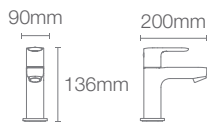

JULY™

K-75377IN-4-CP

Pillar tap in polished chrome

French Gold
AF
Brushed Nickel
BN