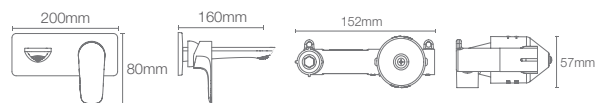

Single-control wall mount basin faucet trim+valve in rose gold