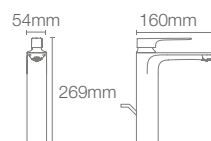

ALEO+™ | K-5684IN-4ND-CP

Single-control wall mount basin faucet trim in polished chrome

Must order: Trim only, for use with valve K-5679IN-CP

* RGD, BV available as Combo

ALEO+™ | K-72337IN-4-CP

Single-control tall basin faucet with drain in polished chrome