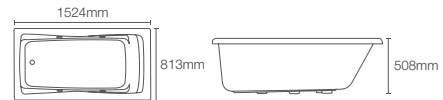

Must order: Bath drain in polished chrome (K-17295T-CP)

OVE™ | K-1709IN-K-0

Drop-in acrylic whirlpool

Must order: Bath drain in polished chrome (K-17295T-CP)

HOURGLASS™ | K-1404IN-K-0

Drop-in acrylic whirlpool