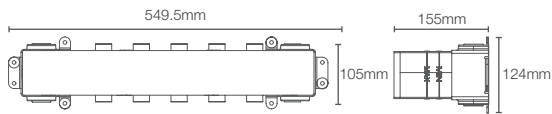

Must order: Valve only, for use with trim K-26350IN-9