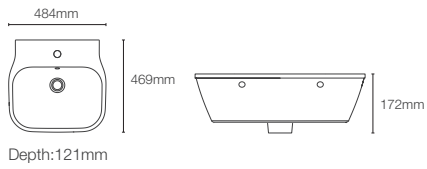

SPAN

K-31460IN-0

Square wall mount (small) basin with single faucet hole in white