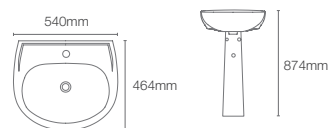

FOLIO™ | K-2017IN-1-0

Full pedestal round wall mount basin with single faucet hole in white

Depth:152mm

BRIVE PLUS™ | K-8700IN-1-0

Full pedestal wall mount basin with single faucet hole in white

Depth:152mm