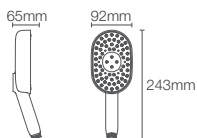

Must order: Handshower bracket in polished chrome (K-9040IN-CP), Flexible hose (K-12067IN-CP)