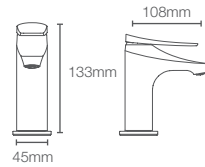

FORE ARC™ | K-27500IN-4FP-CP

Recessed bath and shower AT235 trim in polished chrome