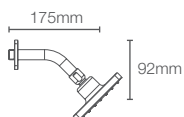

AWAKEN™ | K-72425IN-CP

Multi-function organic 110mm showerhead without shower arm in polished chrome