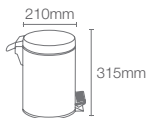

COMPLEMENTARY™ | K-17531T-ST

6L step can in stainless steel