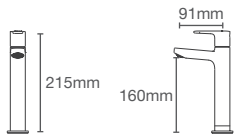

ACCLIV | K-33101IN-4-CP

Pillar tap in polished chrome

French Gold
AF

ACCLIV | K-33102IN-4-CP

Tall pillar tap in polished chrome

French Gold
AF

ACCLIV | K-33103IN-4ND-CP

Cold-only wall mount basin faucet trim in polished chrome