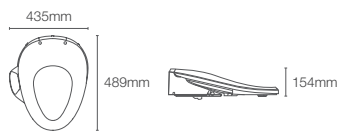

Electronic seat cover in white with cleansing functionality

Compatible toilets

K-31014IN-0 Veil® wall hung toilet with C3-150 smart seat

PURECLEAN™ CLEANSING SEAT

When it comes to comfort and hygiene, Kohler's PureClean™ is matchless. Besides being ergonomically designed, PureClean™ has a retractable wand, front and rear wash, water pressure control, a non-corrosive body and a single easy-to-use lever to control all functions.