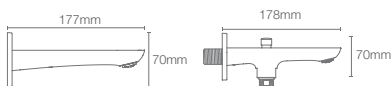

ALEO™

K-99061IN-CP
without diverter

K-20077IN-CP
with diverter

Bath spout in polished chrome

HONE

K-22543IN-CP
without diverter

K-22544IN-CP
with diverter

Bath spout in polished chrome