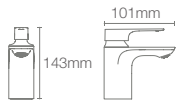

Single-control tall basin faucet without drain in polished chrome

ALEO+™ | K-72312IN-4-CP

Single-control basin faucet with drain in polished chrome

ALEO+™ | K-72312IN-4ND-CP

Single-control basin faucet without drain in polished chrome