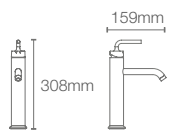

Matte Black
BL