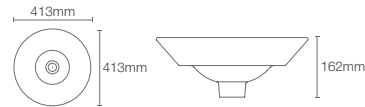

CHALICE™ ROUND | K-29024IN-1-0

Round basin with single faucet hole in white

Depth: 116mm

Must order: K-75823IN-CP and K-20746IN-0 bottle trap 350mm and grid drain

CONICAL BELL™ | K-2200IN-0

Vessel basin without faucet hole in white