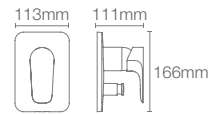

ALEO™

K-72290IN-4FP-CP

Recessed bath and shower AT235 trim in polished chrome

Must order: Trim only, for use with valve K-882IN-CP

*RGD, BV available as combo