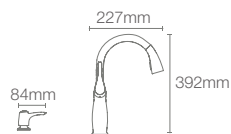

Malleco™ pull-down deck-mount single-control kitchen faucet in polished chrome (K-77748IN-4-CP)

DECK MOUNT FAUCETS

MAZZ_® | K-72511IN-SD-CP

Pull-down deck-mount single-control kitchen faucet in polished chrome