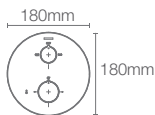

Must order: Trim only, for use with valve K-20740IN-NA