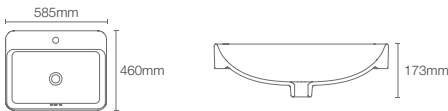

Depth: 152mm

Must order: Bottle trap 350mm (K-75823IN-CP)