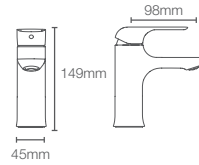

FORE LINE™ | K-27485IN-4-CP

Pillar tap in polished chrome