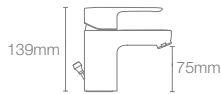

JULY™

K-29928IN-4-CP
with drain

K-29928IN-4ND-CP
without drain

Single-control basin faucet in polished chrome

French Gold
AF
Brushed Nickel
BN

Finishes available only in faucet without drain