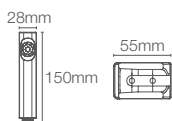

K-98100IN-CP | K-98100IN-0
in polished chrome | in white

Health faucet with metal hose and holder