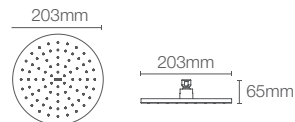

RAIN DUET™ | K-73199IN-CP

Square 203mm rainhead in polished chrome

Must order: Wall/ceiling mount square shower arm in polished chrome (K-20138IN-CP/ K-20137IN-CP)

RAIN DUET™ | K-73198IN-CP

Round 203mm rainhead in polished chrome