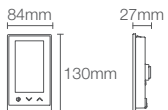

Digital interface

DTV+™ | K-99695IN-A-NA