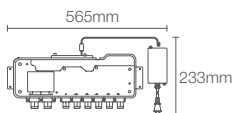

DTV+™ | K-682IN-K-NA

6-Port digital thermostatic valve

DTV+™ | K-557IN-K-NA

3-port digital thermostatic valve

DTV+™ | K-97172-NA

7.62 meter data cable

ANTHEM™

Anthem™ recessed bath and shower trim