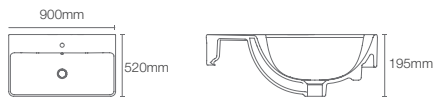

Depth: 145mm

Must order: bottle trap 350mm (K-75823IN-CP)