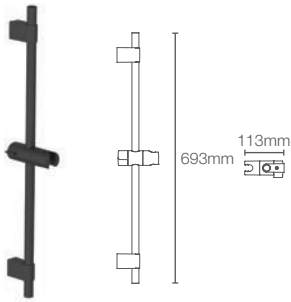

COMPLEMENTARY™ | K-22448IN-BL

Supply elbow in matte black

COMPLEMENTARY™ | K-16381IN-CP

Supply elbow in polished chrome

COMPLEMENTARY™ | K-12067IN-CP

1.5 meter handshower hose in polished chrome

Complementary... slide bar (without soap dish) in matte black (K-25350IN-BL)