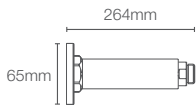

Brushed Nickel
BN