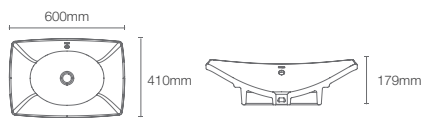

Brazn vessel basin without faucet hole in white (K-21060IN-0)

ESCALE™ | K-29018IN-0

Vessel basin without faucet hole in white

Depth: 127mm

MODERNLIFE EDGE™ | K-21226IN-SS-0

Edge vessel basin without faucet hole in white