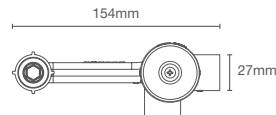

BASIN FAUCET VALVE | K-25150IN-NA

Single-control wall mount basin faucet valve

Must order: Valve only, trim to be ordered separately