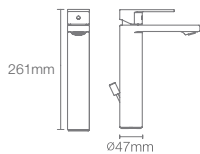

PARALLEL™ | K-23472IN-4-CP

Single-control basin faucet with drain in polished chrome