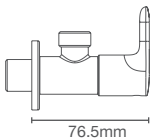

Angle valve G13mm in polished chrome

COMPLEMENTARY™ | K-80158IN-9AV-CP