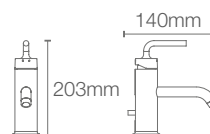

Matte Black
BL

* Please contact our technical representative for information on 'Must order' list for all the above SKUs.