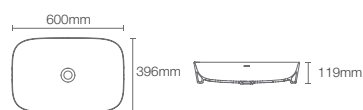

Depth: 113mm

Must order: K-24740IN-0 and K-75823IN-CP drain and bottle trap 350mm