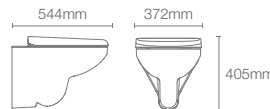

Wall hung toilet with PureClean™ seat in white

P-trap 205mm

Compatible with: C3-150 (K-8297T-0); C3-230 (K-4108T-0)

SPAN SQUARE | K-28778IN-0

Wall hung toilet with PureClean™ square seat in white

P-trap 225mm