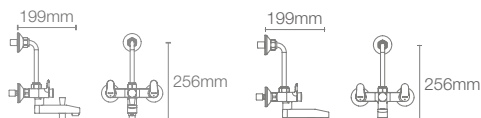

Recessed bath and shower AT235 trim in polished chrome

French Gold
AF

Must order: Trim only, for use with valve K-882IN-CP

JULY™

K-98754IN-4-CP
with diverter

K-98755IN-4-CP
without diverter

4-way bath and shower in polished chrome