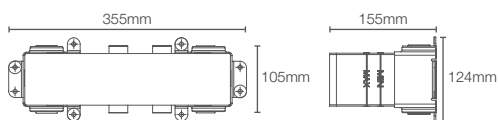

ANTHEM™ | K-26342IN-NA

4 outlet thermostatic valve

Must order: Valve only, for use with trim K-26348IN-9

ANTHEM™ | K-26341IN-NA

3 outlet thermostatic valve

Must order: Valve only, for use with trim K-26347IN-9