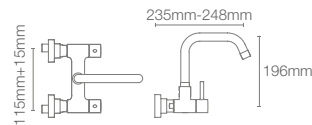

WALL MOUNT FAUCETS

ALEO+™ | K-20593IN-4-CP

Wall-mount single-control kitchen faucet in polished chrome

CUFF™ | K-37315IN-4-CP

Wall-mount two-handle kitchen faucet in polished chrome

JULY™ | K-20591IN-4-CP

Wall-mount two-handle kitchen faucet in polished chrome