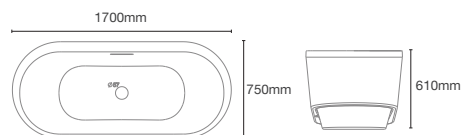

Oval freestanding AC bath in white

Must order: Mounting base (K-17188T-CP)

EVOK™ | K-18347T-0

Oval freestanding bath in white

A luxurious bath experience

BATH FILLER

Our expanded offering of bath fillers comes in a range of styles. Based on your bathroom's configuration you could choose from a freestanding, floor mount bath filler or deck mount bath mixer.