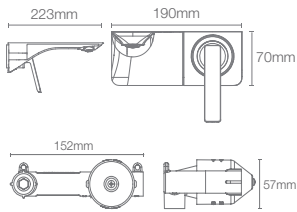

MODERNLIFE EDGE™ | K-29199IN-4ND-RGD

Single-control wall mount basin faucet trim+valve in rose gold