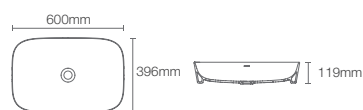

Depth: 113mm

Must order: K-24740IN-0 and K-75823IN-CP drain and bottle trap 350mm

* Please contact our technical representative for information on 'Must order' list for all the above SKUs.