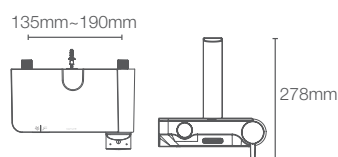

TOOBI CLICK

K-23147IN-4-CP

Wall mount exposed push-button bath and shower in polished chrome

* Please contact our technical representative for information on 'Must Order' list for all the above SKUs.

Loure® rectangle 600mm x 800mm multifunction rainpanel in polished chrome (K-97168IN-CP)