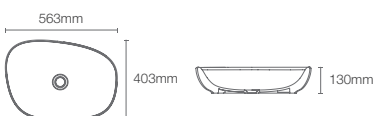

Depth: 130mm

Must order: K-24740IN-0 and K-75823IN-CP drain and bottle trap 350mm