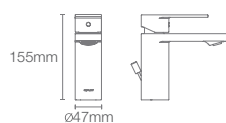

PARALLEL™ | K-23483IN-4-CP

Tall pillar tap in polished chrome