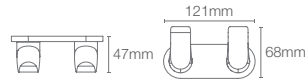

Double robe hook in polished chrome

AID™ | K-97499T-CP