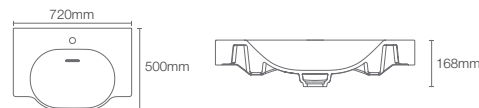

VIVE™ | K-28782IN-0

Integrated top and basin in white

Depth: 88mm

Must order: K-75823IN-CP and K-32485IN-NA drain and bottle trap 350mm