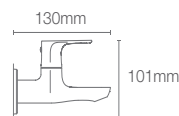

2-way bib tap in polished chrome