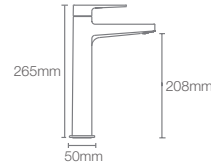

French Gold
AF

Finishes available only in faucet without drain

HONE

K-22539IN-4-CP

Tall pillar tap in polished chrome

French Gold
AF

HONE

K-22538IN-4-CP