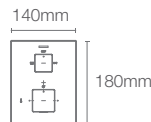

Must order: Trim only, for use with valve K-20740IN-NA

MODERNLIFE EDGE™

K-25761IN-9FP-CP

Recessed bath and shower trim with diverter in polished chrome

Must order: Trim only, for use with valve K-20740IN-A-NA