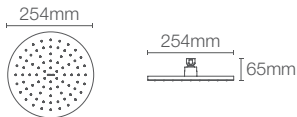

RAIN DUET™ | K-18359IN-CL-AF

Round 254mm rainhead in french gold

Must order: Wall/ceiling mount round shower arm (K-16346IN-AF/K-16347IN-AF)