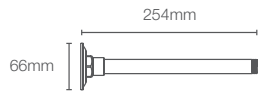

MASTER SHOWER™ | K-16347IN-CP

254mm ceiling mount shower arm
in polished chrome