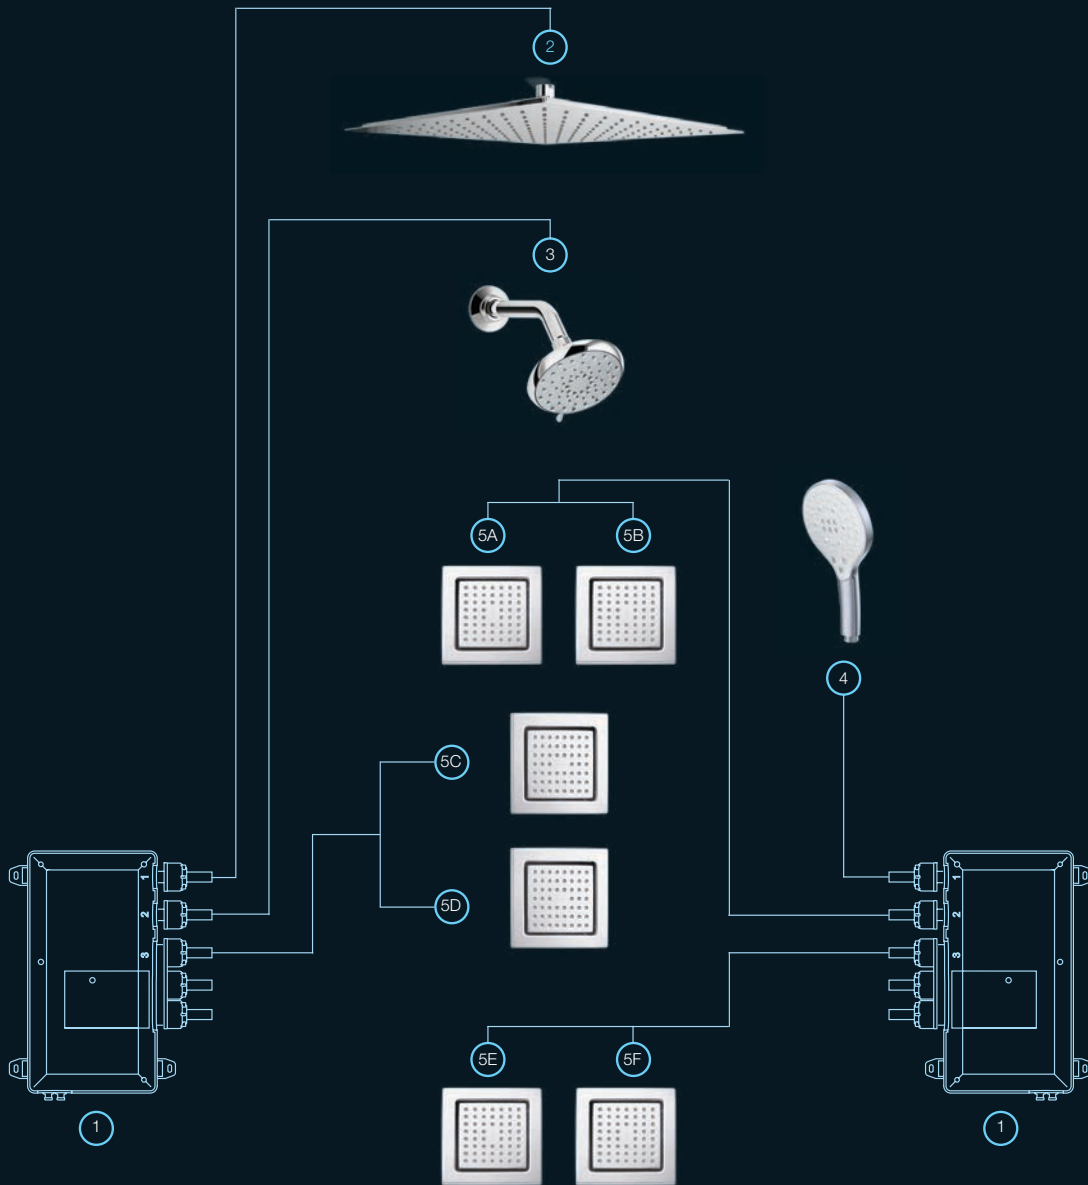

DTV+™ SPA | COMBO 2

**1 | DTV PROMPT
3 PORT VALVE**
(K-557IN-K-NA)
DTV Valve 2 Nos.

2 | RAINHEAD
K-9301T-CL-CP
381mm rainshower ultra-
thin square showerhead in
polished chrome

Must Order: Ceiling mount shower arm
K-16347IN-CP/K-11623IN-CP/ Square
ceiling arm 20137IN-CP

3 | SHOWERHEAD
K-72419IN-CP
Awaken/Geometric
multi-mode showerhead
with shower arm
in polished chrome

4 | RAIN DUET®
K-24717IN-CP
3.0 handshower
without hose

5 | WATERTILE™
K-8002IN-CP
Square 54-nozzle
body spray with
soothing spray in
polished chrome

• 1 DTV Mounting Bracket (99694-CP) • 1 DTV System Controller K-99695IN-A-NA • Complementary Supply Elbow (K-16381IN-CP) • 1 Handshower Hose (K-12067IN-CP) • 1 Complementary Handshower Bracket (K-9040IN-CP)/ RainJoy Handshower Slidebar (K-72740IN-CP) • 1 Ceiling Mount Shower Arm (K-11623IN-CP) • 1 Complementary Shower Arm (K-99054IN-CP)