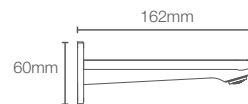

Pillar tap in polished chrome

FORE TRI™ | K-27498IN-4FP-CP

Recessed bath and shower AT235 trim in polished chrome

Must order: Trim only, for use with valve K-882IN-CP

FORE TRI™ | K-27490IN-CP

Bath spout without diverter in polished chrome