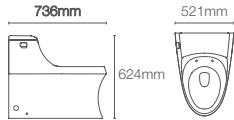

SAN RAPHAEL GRANDE | K-8688T-S-0

Skirted one-piece toilet with Quiet-Close™ seat cover in white

S-trap 305mm