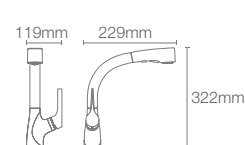

* Stainless Steel finish available upon order with a lead time.