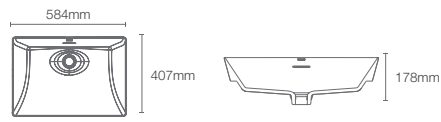

Depth: 130mm