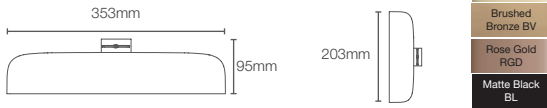

Must order: Statement™ wall mount shower arm: K-26324IN-CP
Features: • Katalyst™ Air Rain Shower + Ribbon Spray