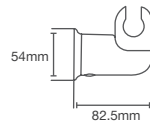

COMPLEMENTARY™ | K-9038IN-CP

Handshower bracket in polished chrome

SKU Code: K-9038T-BN