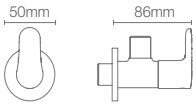

Angle valve G13mm in french gold (2 in 1 pack)

PARALLEL | K-23515IN-4-CP