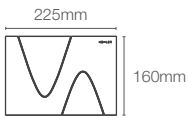

SUMMIT

K-28475IN-M-CP

Faceplate in polished chrome