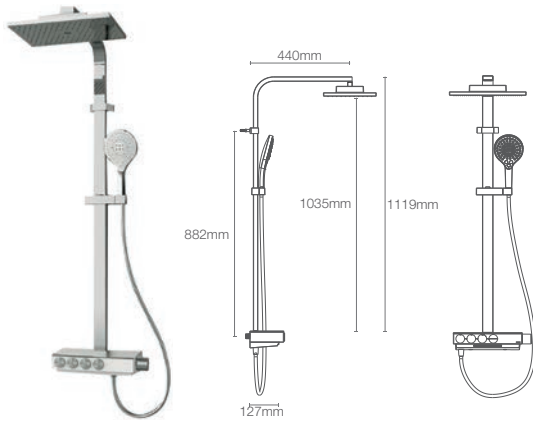

SHOWER COLUMNS

URBANITY+^{TM}

K-23861T-9-CP

Thermostatic 3-way shower column with multifunction showerhead

Matte Black
BL