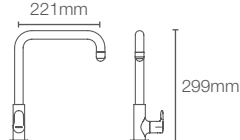

CUFF™ | K-37316IN-4-CP

Deck-mount two-handle kitchen faucet in polished chrome

JULY™ | K-5243IN-4-CP

Deck-mount single-control kitchen faucet in polished chrome

JULY™ | K-20585IN-4-CP

Deck-mount cold only kitchen faucet in polished chrome