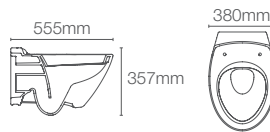

PRESQUTLE™ | K-18133IN-SR-7

Wall hung toilet with Quiet-Close™ slim seat cover in black