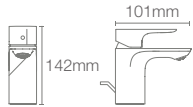

Finishes available only in faucet without drain