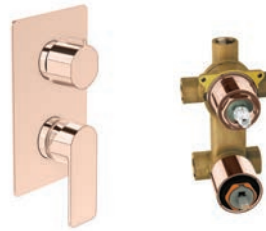

MODERNLIFE EDGE™ | K-29199IN-4ND-RGD

Single-control wall mount basin faucet trim+valve in rose gold