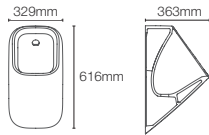

Must order: Urinal sensor