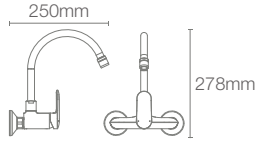

ALEO+™ | K-20590IN-4-CP

Wall-mount cold-only kitchen faucet in polished chrome

KUMIN™ | K-99483IN-A4-CP

Wall-mount single-control kitchen faucet in polished chrome

CUFF™ | K-37314IN-4-CP

Wall-mount cold-only kitchen faucet in polished chrome