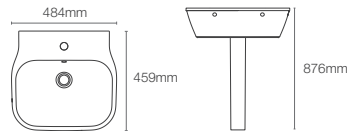

Depth:152mm