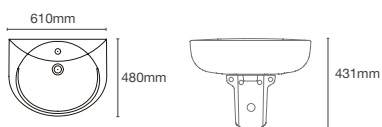

Depth: 133mm

SPAN | K-24560IN-0

Half pedestal round wall mount basin with single faucet hole in white

Depth: 133mm

FOLIO™ | K-11341IN-1-0

Half pedestal round wall mount basin with single faucet hole in white