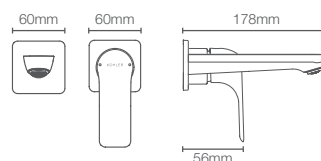

Must order: Trim only, for use with valve K-25150IN-NA

FORE LINE™ | K-27488IN-4ND-CP

Cold-only wall mount basin faucet trim in polished chrome

Must order: Trim only, for use with valve K-25149IN-NA

FORE LINE™ | K-27480IN-4ND-CP