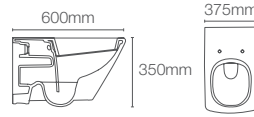

MODERNLIFE EDGE™ | K-27902IN-HG1

Wall hung toilet with Quiet-Close™ UF seat cover in thunder grey

P-trap 200mm

Must order: Plastic outlet connector (K-1046327-S)

ESCALE™ | K-16817IN-SS-0

Wall hung toilet with Quiet-Close™ slim seat cover in white