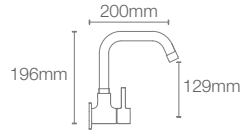

ALEO+™ | K-20590IN-4-CP

Wall-mount cold-only kitchen faucet in polished chrome

KUMIN™ | K-99483IN-A4-CP

Wall-mount single-control kitchen faucet in polished chrome

CUFF™ | K-37314IN-4-CP

Wall-mount cold-only kitchen faucet in polished chrome