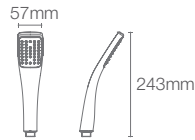

SPATULA | K-98444IN-CP

Single-function small handshower with hose in polished chrome

Must order: Handshower bracket in polished chrome (K-9040IN-CP)

RENEW™ | K-99063IN-CP

Multi-function organic 110mm handshower without hose in polished chrome