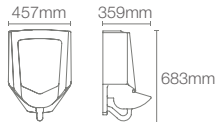

Must order: Urinal sensor