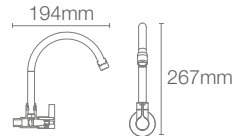

Wall-mount cold-only kitchen faucet in polished chrome

KUMIN™ | K-99482IN-4-CP