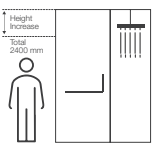

NEW TRILOGY

K-704704IN-SHP

Height extension 2400mm
T-Shape
Height: 400mm, Glass thickness: 10mm

CP