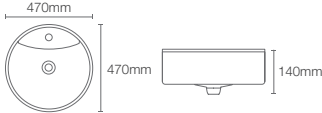

Depth: 116mm

Must order: K-75823IN-CP and K-20746IN-0 bottle trap 350mm and grid drain