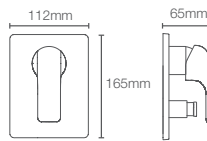

Must order: Trim only, for use with valve K-882IN-CP