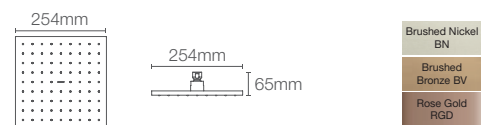

Single flow 330mm x 230mm rainhead in polished chrome

Must order: Wall/ceiling mount square shower arm in polished chrome (K-20138IN-CP/ K-20137IN-CP)

RAIN DUET™ | K-18361IN-CL-AF

Square 254mm rainhead in french gold