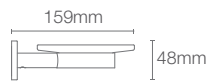

Soap dish in rose gold

STILLNESS | K-14463T-RGD