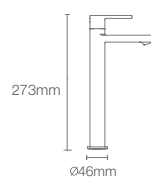

* Please contact our technical representative for information on 'Must order' list for all the above SKUs.