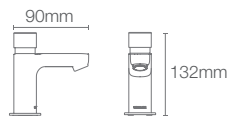

Soft press auto closing cold only faucet in polished chrome

BARDON™ | K-5486T-2-0P