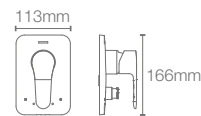

Recessed bath and shower AT235 trim in polished chrome

French Gold
AF

Must order: Trim only, for use with valve K-882IN-CP

JULY™

K-98754IN-4-CP
with diverter

K-98755IN-4-CP
without diverter

4-way bath and shower in polished chrome