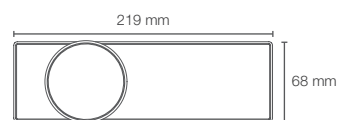

ANTHEM™ | K-28214-BL

2-6 outlet digital control in matte black