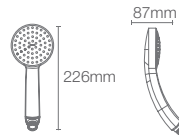

Must order: Handshower bracket in polished chrome (K-9040IN-CP), Flexible hose (K-12067IN-CP/K-831727-U-CP)

* Please contact our technical representative for information on 'Must order' list for all the above SKUs.