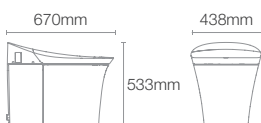

VEIL® | K-5402IN-ZZ-0

Wall hung Intelligent toilet with Quiet-Close™ seat cover in white

Veil® wall hung toilet with C3-230 bidet seat in white (K-31539IN-SS-0 K-4108IN-0)

MAKE ANY BATHROOM SMART, INSTANTLY.