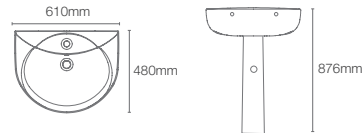

Depth:152mm