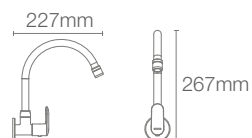

JULY™ | K-20588IN-4-CP

Wall-mount cold-only kitchen faucet in polished chrome

TAUT™ | K-74054IN-4-CP

Wall-mount cold-only kitchen faucet in polished chrome

KUMIN™ | K-99482IN-4-CP

Wall-mount cold-only kitchen faucet in polished chrome