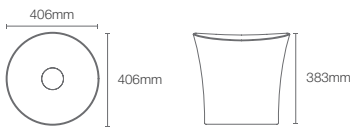

Must order: Clicker drain (K-7124-A-CP)