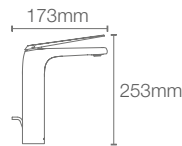

AVID™ | K-97345IN-4-CP

Single-control basin faucet with drain in polished chrome