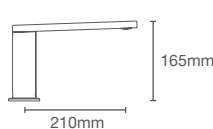

French Gold
AF