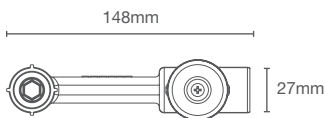

BASIN FAUCET VALVE | K-25150IN-NA

Single-control wall mount basin faucet valve

Must order: Valve only, trim to be ordered separately

BASIN FAUCET VALVE | K-25149IN-NA

Cold-only wall mount basin faucet valve