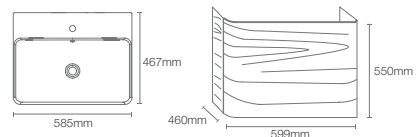

Vanity 600mm in walnut finish

Dimensions: 599 x 460 x 550

Kohler® vessels & faucets in images are to be bought separately.
Granite & marble tops are for pictorial reference only & are not part of vanities.