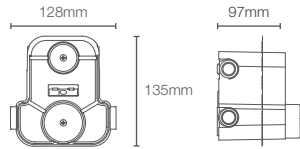

AUTOSENSE 235+ VALVE

AUTOSENSE 235+

K-20740IN-A-NA

2 outlet thermostatic valve

Must order: Valve only, for use with trim, round trim
 K-20741IN-9FP/Square trim K-20742IN-9FP/Universal trim
 K-24431IN-/ ModernLife Edge™ trim K-23496IN-4