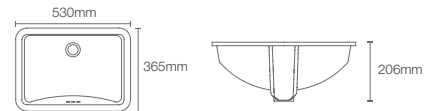

LADENA™ | K-2215IN-2-0

Undercounter basin in white

Depth: 155mm

LADENA™ | K-2214IN-0

Small undercounter basin in white

Depth: 117mm

VERTICYL™ | K-2883-0

Undercounter basin in white