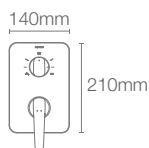

Must order: Trim only, for use with valve K-99924IN-CP

* RGD, BV available as Combo

* Please contact our technical representative for information on 'Must order' list for all the above SKUs.