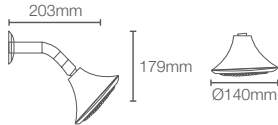

**FINIAL
TRADITIONAL**

K-16351IN-CP

Single-function traditional 140mm showerhead with shower arm in polished chrome

RAIN DUET™

K-23658IN-CP

Multi-function geometric 118mm showerhead without shower arm in polished chrome