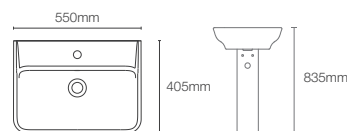

Depth: 180mm

SPAN | K-24559IN-0

Full pedestal square (big) wall mount basin with single faucet hole in white

Depth:121mm

Must order: K-75823IN-CP and K-20746IN-0 drain and bottle trap 350mm/ Pedestal K-11340IN-0