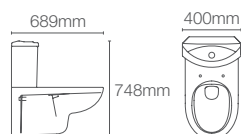

P-trap 216mm

Must order: Plastic outlet connector (K-1046327-S)

Compatible with K-72757IN-0 PureClean™ bidet seat (oval)

* Please contact our technical representative for information on 'Must order' list for all the above SKUs.