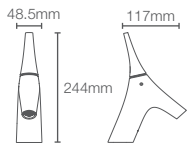

VIVE | K-23968IN-4-CP

Pillar tap in polished chrome