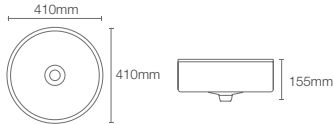

Vessel basin without faucet hole in white

Depth: 124mm

Must order: Bottle trap 350mm (K-75823IN-CP)

MICA

K-90012T-0

Round vessel basin without faucet hole in white

Depth: 108mm

RIBANANE