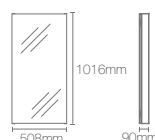

1000mm mirror

Dimensions: 1000mm x 650mm

REVE™ | K-23268IN-NA

1000mm mirror

Dimensions: 1000mm x 650mm

VITALITY™ | K-22932IN-NA

1016mm inset circle light mirror

Dimensions: 43mm x 1016mm x 1016mm

Mirror cabinet

Dimensions: 121mm x 900mm x 815mm
Must order: K-99916IN-NA Urbanity Horizontal open self

NEW

NEW VERDERA™ | K-78282IN-NA

Mirror cabinet

Dimensions: 133mm x 866mm x 762mm

HD NON LIGHTED MIRROR CABINETS

NEW

MAXSTOW™ | K-81144-DA1

Mirror cabinet

Dimensions: 90mm x 381mm x 610mm

NEW

MAXSTOW™ | K-81145-DA1

Mirror cabinet

Dimensions: 90mm x 508mm x 610mm

NEW

MAXSTOW™ | K-81149-DA1

Mirror cabinet

Dimensions: 90mm x 762mm x 1016mm

NEW

MAXSTOW™ | K-81148-DA1

Mirror cabinet

Dimensions: 90mm x 508mm x 1016mm