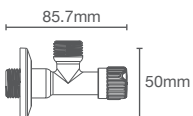

Small angle valve with G13mm connection in polished chrome

ALEO™ | K-20075IN-4-CP