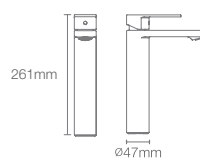

PARALLEL™ | K-23475IN-4ND-CP

Single-control tall basin faucet without drain in polished chrome