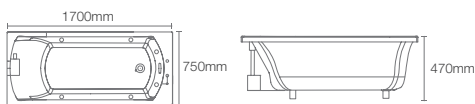

Must order: Bath drain in polished chrome (K-17295T-CP)