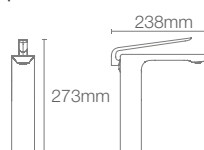

MODERNLIFE EDGE™ | K-25759IN-4ND-CP

Single-control wall mount basin faucet trim in polished chrome

Trim only, for use with valve K-5679IN-CP
*RGD available as Combo

MODERNLIFE EDGE™ | K-25758IN-4ND-CP

Single-control tall basin faucet without drain in polished chrome