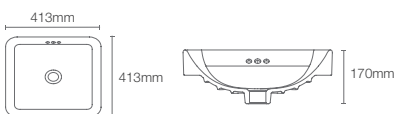

FOREFRONT™ | K-2661IN-7

Vessel basin without faucet hole in black

Depth: 127mm

Must order: bottle trap 350mm (K-75823IN-CP)