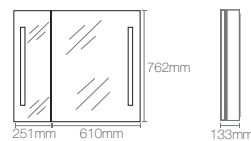

Mirror cabinet

Dimensions: 121mm x 900mm x 815mm
Must order: K-99916IN-NA Urbanity Horizontal open self

NEW

NEW VERDERA™ | K-78282IN-NA

Mirror cabinet

Dimensions: 133mm x 866mm x 762mm

HD NON LIGHTED MIRROR CABINETS

NEW

MAXSTOW™ | K-81144-DA1

Mirror cabinet

Dimensions: 90mm x 381mm x 610mm

NEW

MAXSTOW™ | K-81145-DA1

Mirror cabinet

Dimensions: 90mm x 508mm x 610mm