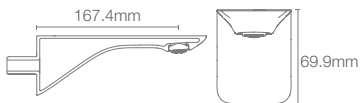

MODERNLIFE EDGE™ | K-25764IN-CP

Bath spout with diverter in polished chrome