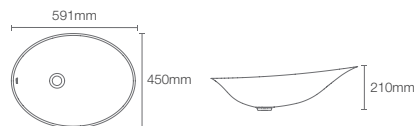

Vessel basin without faucet hole in white

Depth: 130mm

VEIL | K-77171IN-DGS

Vessel basin without faucet hole in indigo

Depth: 178mm

Must order: Ceramic drain, without overflow (K-24740IN-0)

VEIL | K-77171IN-7