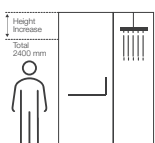

SINGULIER

K-708069IN-CP

Door
Running length: Upto 700mm
Height: 2000mm

SINGULIER

K-708070IN-CP

Height extension 2400mm
1 door 1 panel / 1 door 2 panels
Height: 400mm, Glass thickness: 10mm