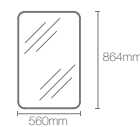

Dimensions: 35mm x 560mm x 864mm

Use code
K-26052-BLL

Matte Black
BL