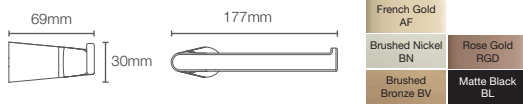

Accent 610mm single towel bar in french gold (K-25348IN-AF)

ACCENT

ACCENT | K-25348IN-AF

610mm single towel bar in french gold

ACCENT | K-25347IN-AF

Towel ring in french gold

ACCENT | K-25346IN-AF

Toilet tissue holder in french gold