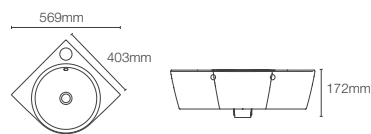

SPAN | K-25317IN-0

Square wall mount (big) basin with single faucet hole in white

Depth: 121mm

Must order: K-75823IN-CP and K-20746IN-0 drain and bottle trap 350mm/ Pedestal K-2019IN-0

SPAN | K-31461IN-0

Wall mount basin with single faucet hole in white