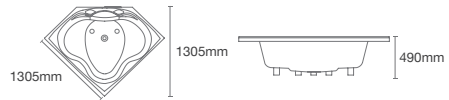

EVOK™ | K-18349T-0

Drop-in acrylic bathtub

Must order: Bath drain in polished chrome K-10164T-CP

EMERALD™ | K-18778T-0

Drop-in acrylic bathtub

Must order: Bath drain in polished chrome K-17295T-CP

DUO™

K-18775T-0
in 1670mm