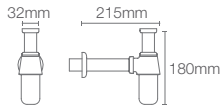

GENERIC | K-75823IN-CP

350mm bottle trap in polished chrome

French Gold AF
Brushed Nickel BN
Brushed Bronze BV
Rose Gold RGD
Matte Black BL