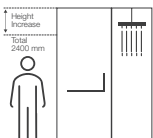

MEMOIRS

K-705085IN-SHP

Height extension 2400mm
1 door 1 panel /1 door 2 panels
Height: 400mm, Glass thickness: 10mm

CP

- Size of shower enclosure in finishes may be limited as per site conditions.
- Glass thickness may change from 8mm->10mm after site measurements.