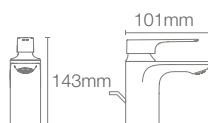

Single-control basin faucet with drain in polished chrome