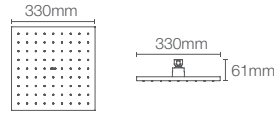

MODERNLIFE EDGE™ | K-9302IN-CL-CP

Square 330mm rainhead in polished chrome

Must order: Ceiling mount shower arm K-16347IN-CP / K-11623IN-CP/ Square ceiling arm K-20137IN-CP

MODERNLIFE™ | K-24470IN-CP

Dual flow 330mm x 230mm rainhead in polished chrome