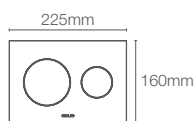

Brushed Bronze BV