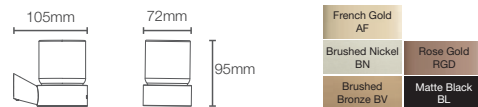

Tumbler holder in french gold

ACCENT | K-25430IN-AF