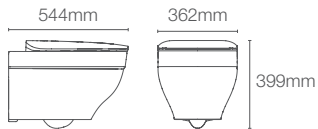

K-20217IN-S-0 with Quiet-Close™ slim seat

Rimless wall hung toilet with cover in white

NEW

TRACE™

K-20217IN-S-DGS

Rimless wall hung toilet with Quiet-Close™ slim seat cover in indigo

NEW

BRAZN