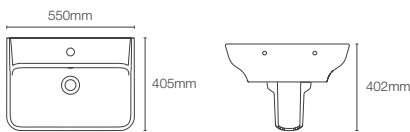

Depth: 180mm