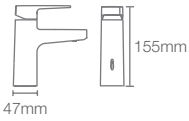

Single-control tall basin faucet in polished chrome

French Gold
AF

Finishes available only in faucet without drain

HONE

K-22534IN-4-CP
with drain

K-22534IN-4ND-CP
without drain

Single-control basin faucet in polished chrome