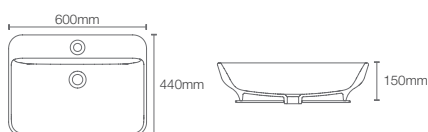

Depth: 125mm

Must order: Ceramic drain without overflow (K-24740IN-0)