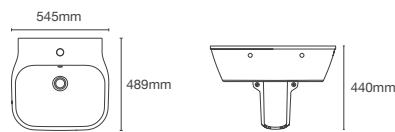

TRACE™ | K-30520IN-0 + K-5584IN-0

Half pedestal wall mount basin with single faucet hole in white

Depth: 180mm

SPAN | K-24558IN-0

Half pedestal square (big) wall mount basin with single faucet hole in white