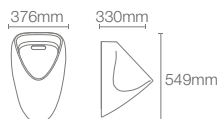

Must order: Urinal sensor