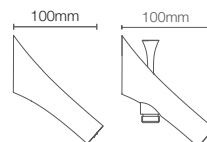

K-23511IN-CP
with diverter

Bath spout in polished chrome

VIVE

K-23973IN-AA-CP
without diverter

K-23974IN-AA-CP
with diverter

Bath spout in polished chrome

ACCLIV

K-33074IN-CP