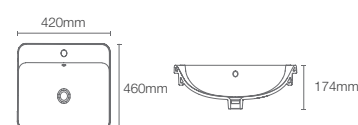

Depth: 125mm

* Please contact our technical representative for information on 'Must order' list for all the above SKUs.