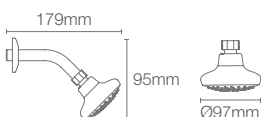

French Gold
AF

* Please contact our technical representative for information on 'Must order' list for all the above SKUs.