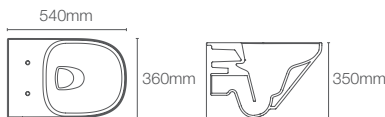

P-trap 200mm

Must order: Plastic outlet connector (K-1046327-S)