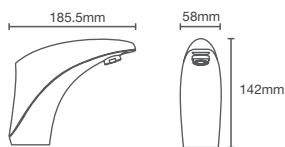

ELOIS

K-18078IN-ND-CP

Touchless cold only basin faucet in polished chrome