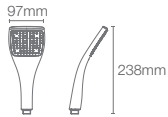

Must order: Handshower bracket in polished chrome (K-9040IN-CP)