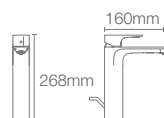

K-72298IN-4-CP
with drain

K-72298IN-4ND-CP
without drain

Single-control tall basin faucet in polished chrome