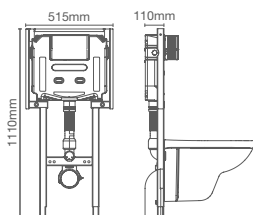

Must order: Drain Connector Assy OW (K-1355356)

Do not use full frame In-Wall Tank with C3 Electronic Bidets