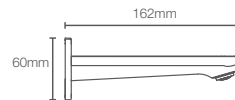

Recessed bath and shower AT235 trim in polished chrome

Must order: Trim only, for use with valve K-882IN-CP

FORE ARC™ | K-27492IN-CP

Bath spout without diverter in polished chrome

FORE ARC™ | K-27494IN-CP