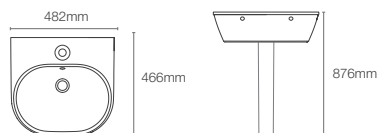

SPAN | K-24562IN-0

Full pedestal square (small) wall mount basin with single faucet hole in white

Depth:152mm

SPAN | K-24561IN-0

Full pedestal round wall mount basin with single faucet hole in white

Depth:152mm