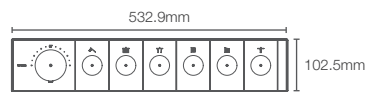

Must order: Trim only, for use with valve K-26344IN-NA