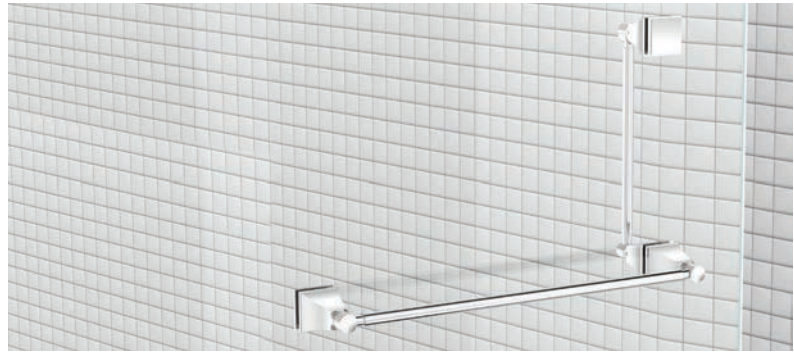

Hinge

MEMOIRS

K-705085IN-SHP

Height extension 2400mm
1 door 1 panel /1 door 2 panels
Height: 400mm, Glass thickness: 10mm

CP

- Size of shower enclosure in finishes may be limited as per site conditions.
- Glass thickness may change from 8mm->10mm after site measurements.