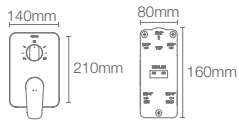

Recessed bath and shower AT360 trim+valve in rose gold

Use Code
K-22782IN-4-BV

Brushed Bronze BV