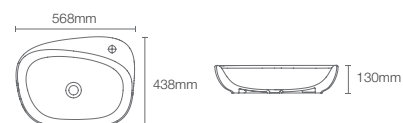

Depth: 114mm

Must order: K-24740IN-0 and K-75823IN-CP drain and bottle trap 350mm

* Please contact our technical representative for information on 'Must order' list for all the above SKUs.