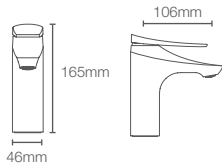

FORE ARC™ | K-27486IN-4-CP

Pillar tap in polished chrome