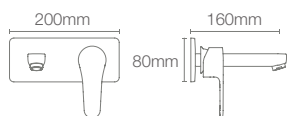

Must order: Trim only, for use with valve K-5679IN-CP