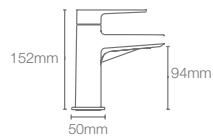

HONE

K-22538IN-4-CP

Pillar tap in polished chrome

French Gold
AF