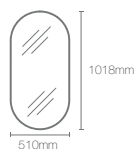

Dimensions: 35mm x 510mm x 1018mm

Use code
K-26051-BLL

Matte Black
BL