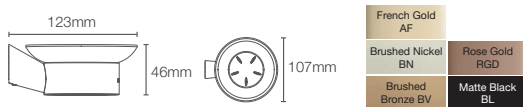

Soap dish in french gold