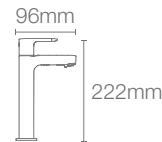

JULY™

K-11543IN-4-CP

Tall pillar tap in polished chrome

French Gold
AF
Brushed Nickel
BN