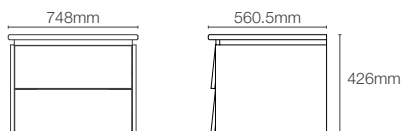

Vanity 750 (PU) - titanium grey

LUXE | K-30459IN-MWF

Vanity 750 (MEM) - natural oak