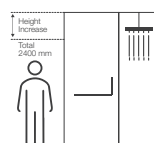

SINGULIER

K-704794IN-SHP

Height extension 2400mm
Door / Partition
Height: 400mm, Glass thickness: 10mm