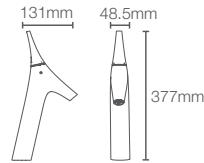

VIVE | K-23966IN-4ND-CP

Single-control basin faucet without drain in polished chrome