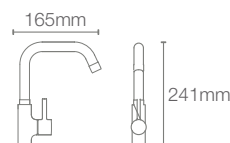

Deck-mount cold-only kitchen faucet in polished chrome