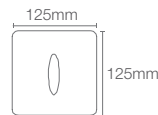

* Please contact our technical representative for information on 'Must Order' list for all the above SKUs.