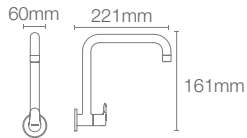

Wall-mount cold-only kitchen faucet in polished chrome

TAUT™ | K-74054IN-4-CP