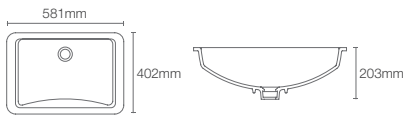

Depth: 155mm