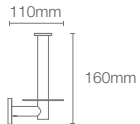

Tissue holder in rose gold

STILLNESS | K-14461T-RGD