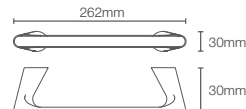

Accent 610mm single towel bar in french gold (K-25348IN-AF)

ACCENT

ACCENT | K-25348IN-AF

610mm single towel bar in french gold

ACCENT | K-25347IN-AF

Towel ring in french gold

ACCENT | K-25346IN-AF

Toilet tissue holder in french gold