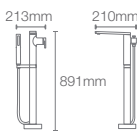

Must Order: Mounting base (K-97905T-NA)

French Gold
AF