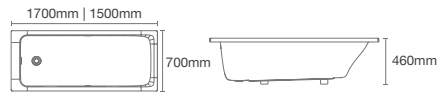

K-18776T-0
in 1525mm

Drop-in acrylic bathtub

Must order: Bath drain in polished chrome K-17295T-CP

REACH™

K-15848T-0
in 1700mm

K-15847T-0
in 1500mm

Drop-in acrylic bathtub

Must order: Bath drain in polished chrome K-17295T-CP