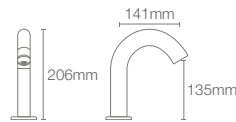

Touchless cold only basin faucet in polished chrome

KUMIN | K-18656IN-NDR-CP