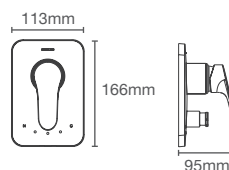

Recessed bath and shower AT235 trim in polished chrome