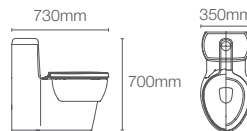

OVE™ | K-17629IN-SM-0

One-piece toilet with Quiet-Close™ seat cover in white

S-trap 305mm

Must order: P-trap K-1036901

Compatible with: C3-150 (K-8297T-0); C3-230 (K-4108T-0)