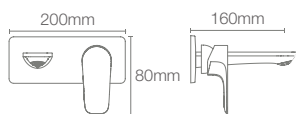

Brushed
Bronze BV
Rose Gold
RGD

Must order: Trim only, for use with valve K-5679IN-CP

*RGD, BV available as combo