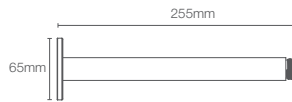

COMPLEMENTARY™ | K-15399T-B-BV

Ceiling mount shower arm in brushed bronze