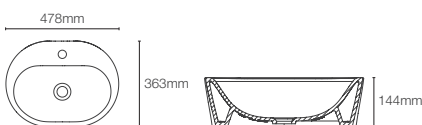

SPAN | K-31459IN-0

Square vessel basin without faucet hole in white

Depth: 121mm

Must order: K-75823IN-CP and K-20746IN-0 drain and bottle trap 350mm

SPAN | K-25318IN-0

Round vessel basin with single faucet hole in white