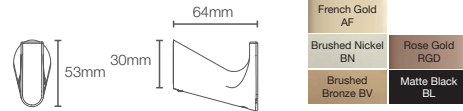

Single robe hook in french gold

ACCENT | K-25429IN-AF