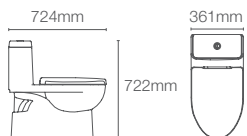

Compatible with: C3-150 (K-8297T-0); C3-230 (K-4108T-0)

Cleansing seat compatibility

REACH™ | K-3983IN-S-0

One-piece toilet with Quiet-Close™ seat cover in white

S-trap 305mm

Compatible with: C3-150 (K-8297T-0); C3-230 (K-4108T-0)