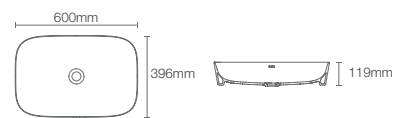

Brazn vessel basin without faucet hole in white (K-21060IN-0)

ESCALE™ | K-29018IN-0

Vessel basin without faucet hole in white

Depth: 127mm

MODERNLIFE EDGE™ | K-21226IN-SS-0

Edge vessel basin without faucet hole in white