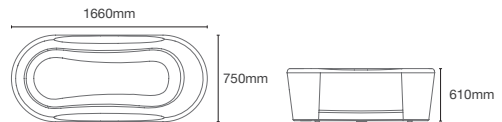

Must order: Mounting base (K-17188T-CP)