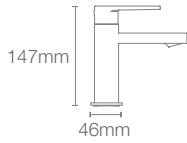

PARALLEL™ | K-23482IN-4-CP

Pillar tap in polished chrome

PARALLEL™ | K-23496IN-4-CP

Recessed bath and shower AT235 trim in polished chrome

Must order: Trim only, for use with valve K-882IN-CP

* RGD, BV available as Combo