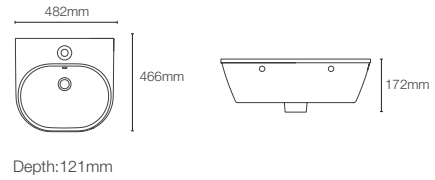

Depth: 121mm

SPAN

K-31460IN-0

Square wall mount (small) basin with single faucet hole in white

SPAN

K-31458IN-0

Round wall mount basin with single faucet hole in white

* Please contact our technical representative for information on 'Must order' list for all the above SKUs.