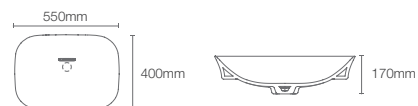

Depth: 90mm

Must order: K-75823IN-CP and K-32485IN-NA drain and bottle trap 350mm

NEW

VIVE™ GEO

K-28784IN-7

Vessel basin without faucet hole in black

Depth: 90mm

Must order: K-75823IN-CP and K-32485IN-NA drain and bottle trap 350mm