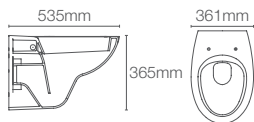

P-trap 210mm

Must order: Plastic outlet connector (K-1046327-S)

*Compatible with K-72757IN-0 PureClean™ bidet seat (oval)