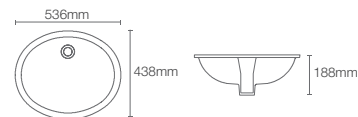

Undercounter basin in white

Depth: 140mm