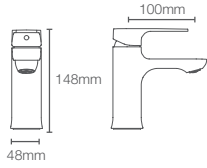

Single-control basin faucet without drain in polished chrome

FORE TRI™ | K-27484IN-4-CP