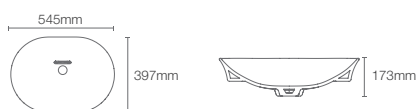

VIVE™ CAPSULE | K-28783IN-DGS

Vessel basin without faucet hole in indigo

Depth: 90mm

Must order: K-75823IN-CP and K-32485IN-NA
drain and bottle trap 350mm