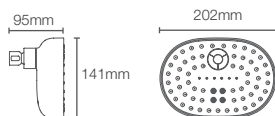

Must order: Wall mount shower arm K-99054IN-CP / K-1061577IN-AF / K-26318IN-AF/BV/RGD/BL