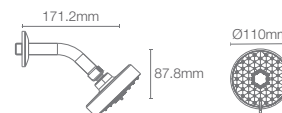

STATEMENT™ | K-26290IN-CP

Multifunction 2.5gpm/9.6Lpm showerhead in polished chrome

Must order: Wall mount shower arm K-99054IN-CP / K-1061577IN-AF / K-26318IN-AF/BV/RGD/BL

AWAKEN™ | K-72419IN-CP

Multifunction geometric showerhead without shower arm in polished chrome