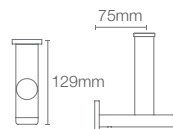

Tissue holder in polished chrome

AID™ | K-97503T-CP