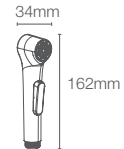

Health faucet with hose and bracket in polished chrome