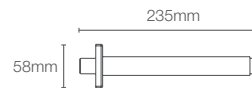

COMPLEMENTARY™ | K-20137IN-CP

Square ceiling mount shower arm in polished chrome

COMPLEMENTARY™ | K-20138IN-CP

Square wall mount shower arm in polished chrome