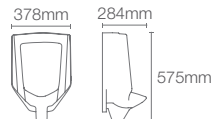

Must order: Urinal sensor

* Please contact our technical representative for information on 'Must Order' list for all the above SKUs.