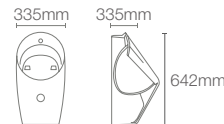

Must order: Urinal sensor