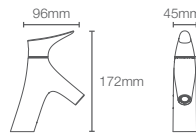

VIVE | K-23971IN-4FP-CP

Recessed bath and shower AT235 trim in polished chrome