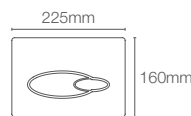

Mechanical: Available in French Gold, Glossy Black, White and Brushed Nickel variants

RIVIERA

K-28476IN-M-CP

Faceplate in polished chrome

DROPLET

K-4177IN-M-CP

Faceplate in polished chrome

WE'VE GOT IT COVERED