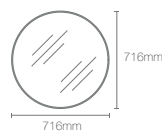

Dimensions: 35mm x 716mm x 716mm

Use code
K-26050-BLL

Matte Black
BL