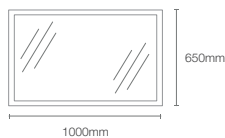

1000mm mirror