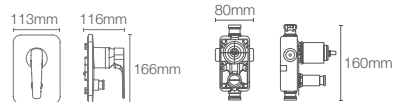

COMBOS

ALEO+™ | K-22786IN-4-RGD

Recessed bath and shower AT360 trim+valve in rose gold

Brushed Bronze BV

ALEO+™ | K-22787IN-4-RGD

Recessed bath and shower AT235 trim+valve in rose gold

Brushed Bronze BV

ALEO™ | K-22789IN-4-RGD