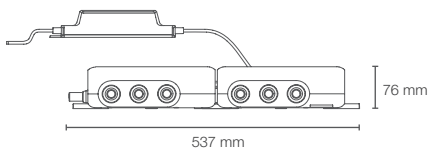

Simple installation requires only hot and cold inlets.

Anthem™ 2-6 outlet digital control in matte black (K-28214-BL)

ANTHEM™ DIGITAL

ANTHEM™ | K-28212IN-NA

6 outlet digital thermostatic valve

Must order: Valve only, for use with trim K-26347IN-9