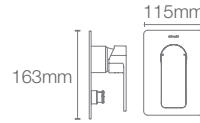

PARALLEL™ | K-23482IN-4-CP

Pillar tap in polished chrome

PARALLEL™ | K-23496IN-4-CP

Recessed bath and shower AT235 trim in polished chrome

Must order: Trim only, for use with valve K-882IN-CP

* RGD, BV available as Combo