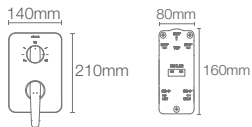

Recessed bath and shower AT360 trim+valve in rose gold

Brushed Bronze BV