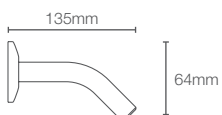

STATEMENT™ | K-26318IN-CP

Wall mount showerhead arm

COMPLEMENTARY™ | K-1061577IN-AF

Wall mount shower arm with escutcheon in
french gold

COMPLEMENTARY™ | K-99054IN-CP

Shower arm with escutcheon in
polished chrome