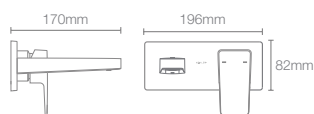

HONE

K-22540IN-4ND-CP

Single-control wall mount basin faucet trim in polished chrome

French Gold
AF

Must order: Trim only, for use with valve K-5679IN-CP