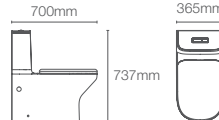

S-trap 305mm

CLASS FIVE+™
KOHLER