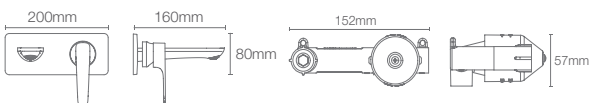

Single-control wall mount basin faucet trim+valve in rose gold

Brushed Bronze BV