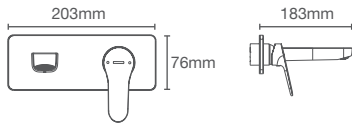

French Gold
AF

ACCLIV | K-33063IN-4ND-CP
Single-control tall basin faucet in polished chrome

French Gold
AF

ACCLIV | K-26791IN-4ND-CP

Single-control wall mount basin faucet trim in polished chrome

French Gold
AF