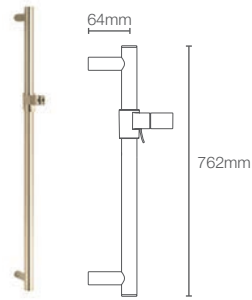

COMPLEMENTARY™ | K-8524-AF

762mm contemporary slide bar in french gold

Use code K-8524T-BN

Brushed Nickel
BN

Use code K-8524T-BV

Brushed
Bronze BV

Use code K-8524T-RGD

Rose Gold
RGD