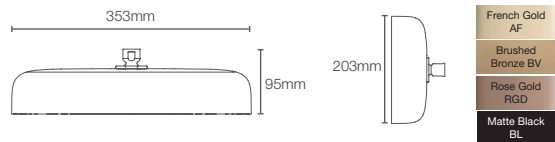

Must order:
Statement™ wall mount shower arm: K-16346IN-CP/K-16347IN-CP/
K-11623IN-CP
Features: • Katalyst™ Air Rain Shower