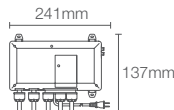

System controller module

DTV+™ | K-99694-CP