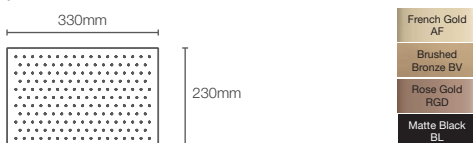

MODERNLIFE™ | K-27731IN-CP

Single flow 330mm x 230mm rainhead in polished chrome

Must order: Wall/ceiling mount square shower arm in polished chrome (K-20138IN-CP/ K-20137IN-CP)