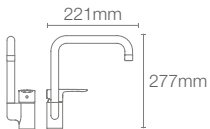

Deck-mount single-control kitchen faucet in polished chrome

JULY™ | K-20585IN-4-CP