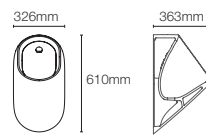

Must order: Urinal sensor