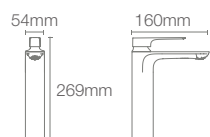

Single-control tall basin faucet without drain in polished chrome

ALEO+™ | K-72312IN-4-CP