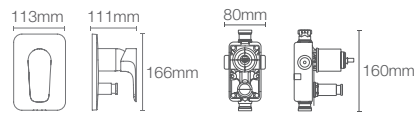

Recessed bath and shower AT360 trim+valve in rose gold

Use Code
K-22782IN-4-BV

Brushed Bronze BV

ALEO™ | K-22790IN-4-RGD

Recessed bath and shower AT235 trim+valve in rose gold

Brushed Bronze BV

ALEO+™ | K-21970IN-4ND-RGD