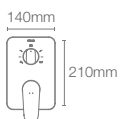

ALEO™

K-72290IN-4FP-CP

Recessed bath and shower AT235 trim in polished chrome

Must order: Trim only, for use with valve K-882IN-CP

*RGD, BV available as combo

ALEO™

K-77310IN-4FP-CP

Recessed bath and shower AT360 trim in polished chrome