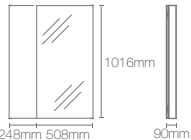

Mirror cabinet

Dimensions: 121mm x 900mm x 815mm
Must order: K-99916IN-NA Urbanity Horizontal open self

NEW

NEW VERDERA™ | K-78282IN-NA

Mirror cabinet

Dimensions: 133mm x 866mm x 762mm

HD NON LIGHTED MIRROR CABINETS

NEW

MAXSTOW™ | K-81144-DA1

Mirror cabinet

Dimensions: 90mm x 381mm x 610mm

NEW

MAXSTOW™ | K-81145-DA1

Mirror cabinet

Dimensions: 90mm x 508mm x 610mm

NEW

MAXSTOW™ | K-81149-DA1

Mirror cabinet

Dimensions: 90mm x 762mm x 1016mm

NEW

MAXSTOW™ | K-81148-DA1

Mirror cabinet

Dimensions: 90mm x 508mm x 1016mm