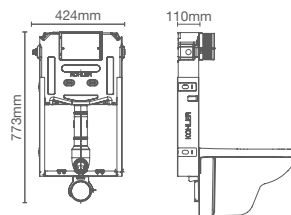

Must order: Drain Connector Assy OW (K-1355356)