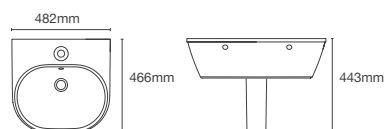

Half pedestal round wall mount basin with single faucet hole in white

Depth: 133mm