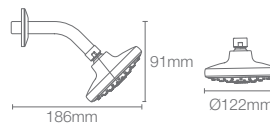

COMPLEMENTARY™

K-16356IN-A-CP

Single-function round 97mm showerhead with shower arm in polished chrome