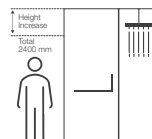

NEW TRILOGY

K-704703IN-SHP

Height extension 2400mm
1 door 1 panel / 1 door 2 panels
Height 400mm, Glass thickness 10mm

CP