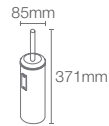

COMPLEMENTARY™ | K-17530T-ST

Brush with holder in stainless steel