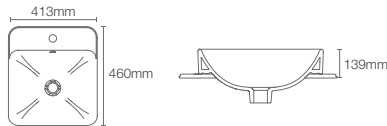

NEW

VIVE™ GEO | K-28784IN-0

Vessel basin without faucet hole in white

Depth: 90mm

Must order: K-75823IN-CP and K-32485IN-NA drain and bottle trap 350mm

FOREFRONT™ | K-75374IN-1-0

Vessel basin with single faucet hole in white