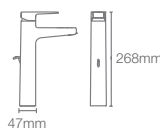

French Gold
AF

Finishes available only in faucet without drain