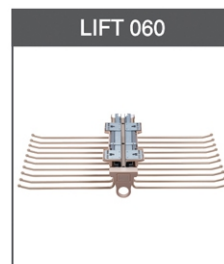

Double Pants Rack

SIZE	PRICE ₹
W : 630 D : 455 H : 115	7500=00