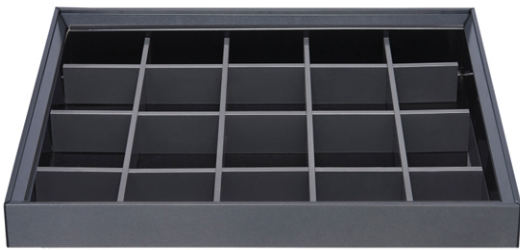

Multi Purpose Rack

CODE	SIZE	QTY.	PRICE ₹
LIFT 007	600mm	Pc.	12800=00
LIFT 008	900mm	Pc.	15700=00