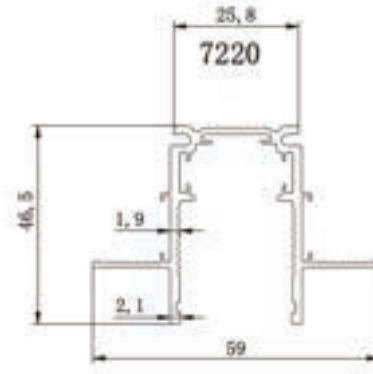

MODEL NUMBER	PRODUCT DIMENSION	CCT	WATTAGE	BEAM ANGLE	PRICE
WT-MIRSF10WW-BLK	108x44.5x165MM	3000K	10	24°	₹ 3250

FRONTIER

MAGNETIC TRACKS & POWER MODULES

MAGNETIC TRACKS

MODEL NUMBER	PRODUCT DIMENSION	VARIANT	PRICE
WT-FRO1M-BLK	680 MM	BLACK	₹ 2310
WT-FRO2M-BLK	1000 MM	BLACK	₹ 2610
WT-FRO3M-BLK	2000 MM	BLACK	₹ 5220