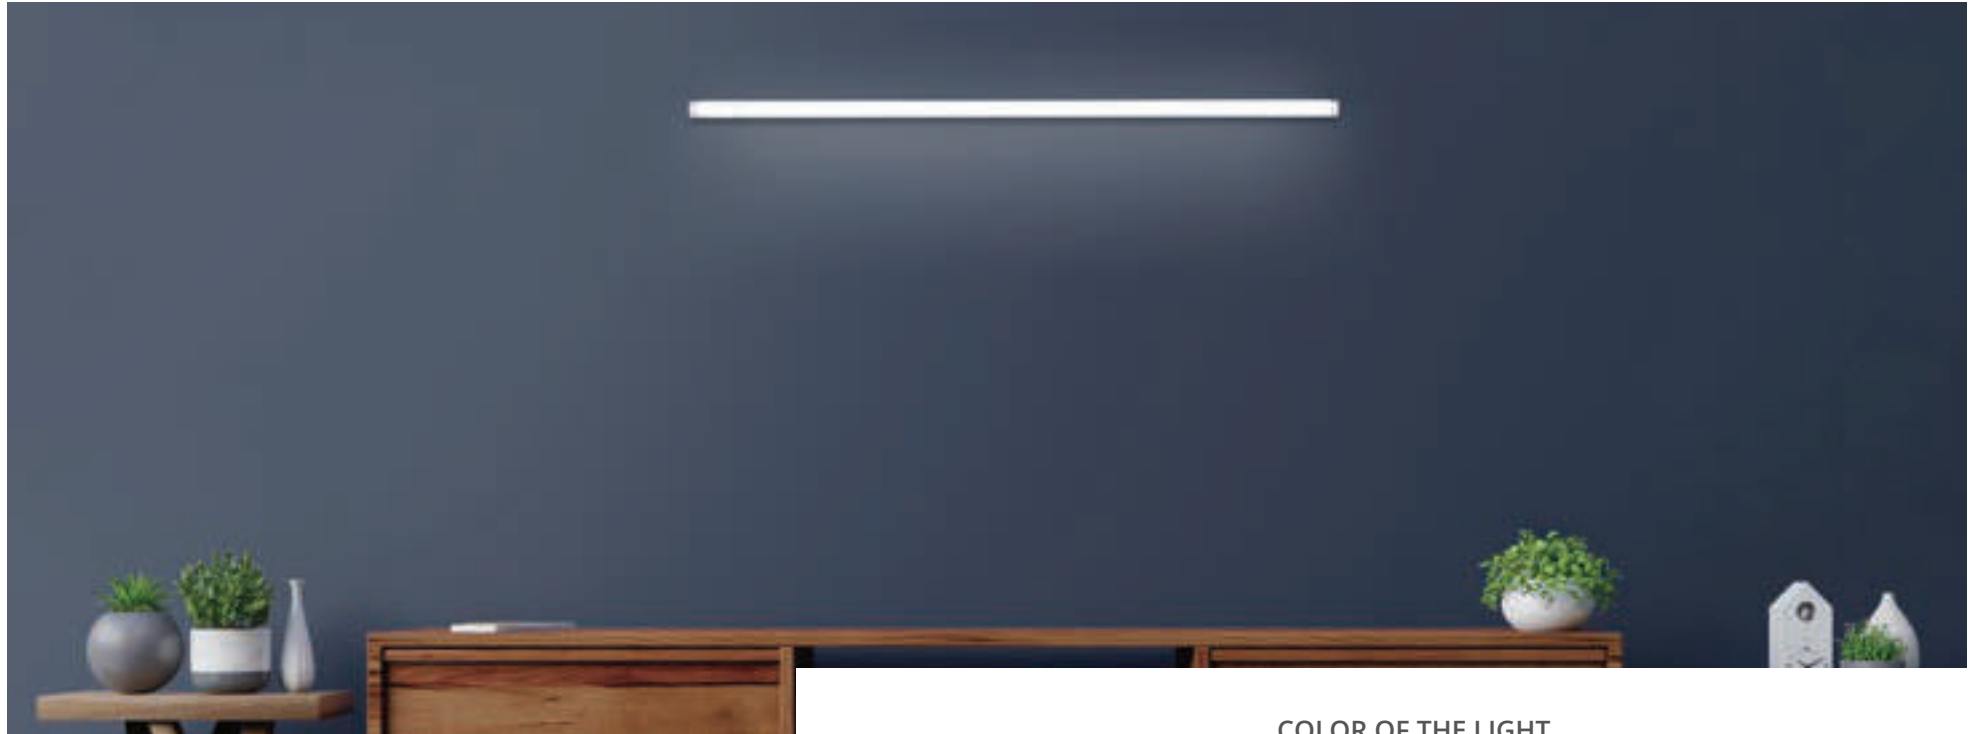

CRI

>80

AVERAGE LED LIFESPAN

30,000 HRS

COMET

LED BATTENS

COLOR OF THE LIGHT

WARM WHITE
(3000K)