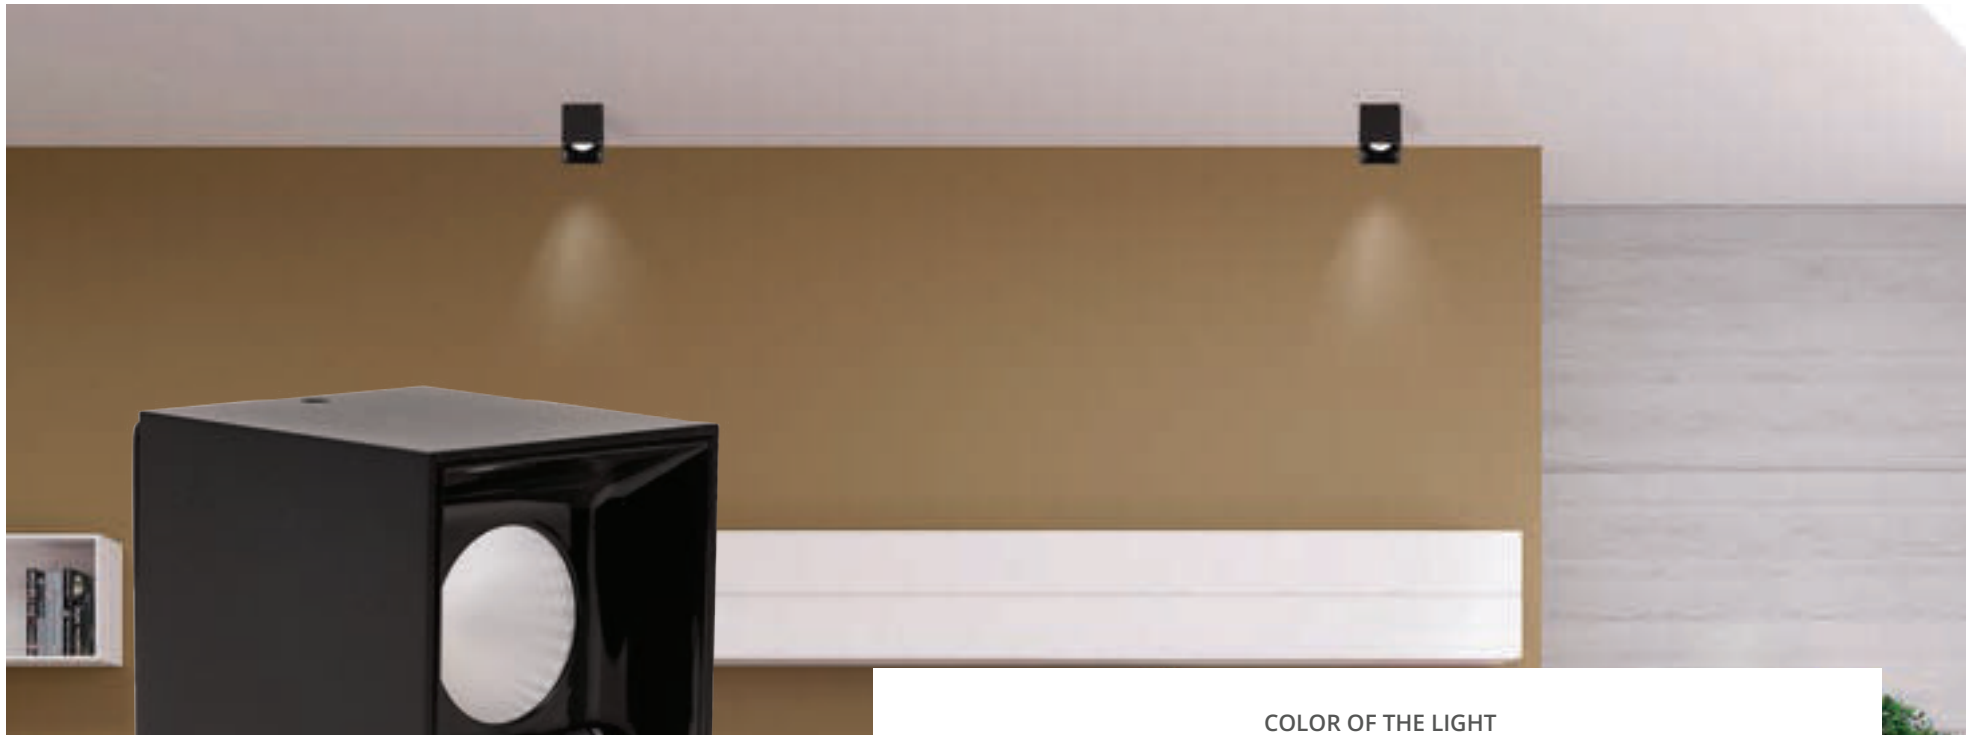

ATLAS

SURFACED LED COB DOWNLIGHTER

COLOR OF THE LIGHT