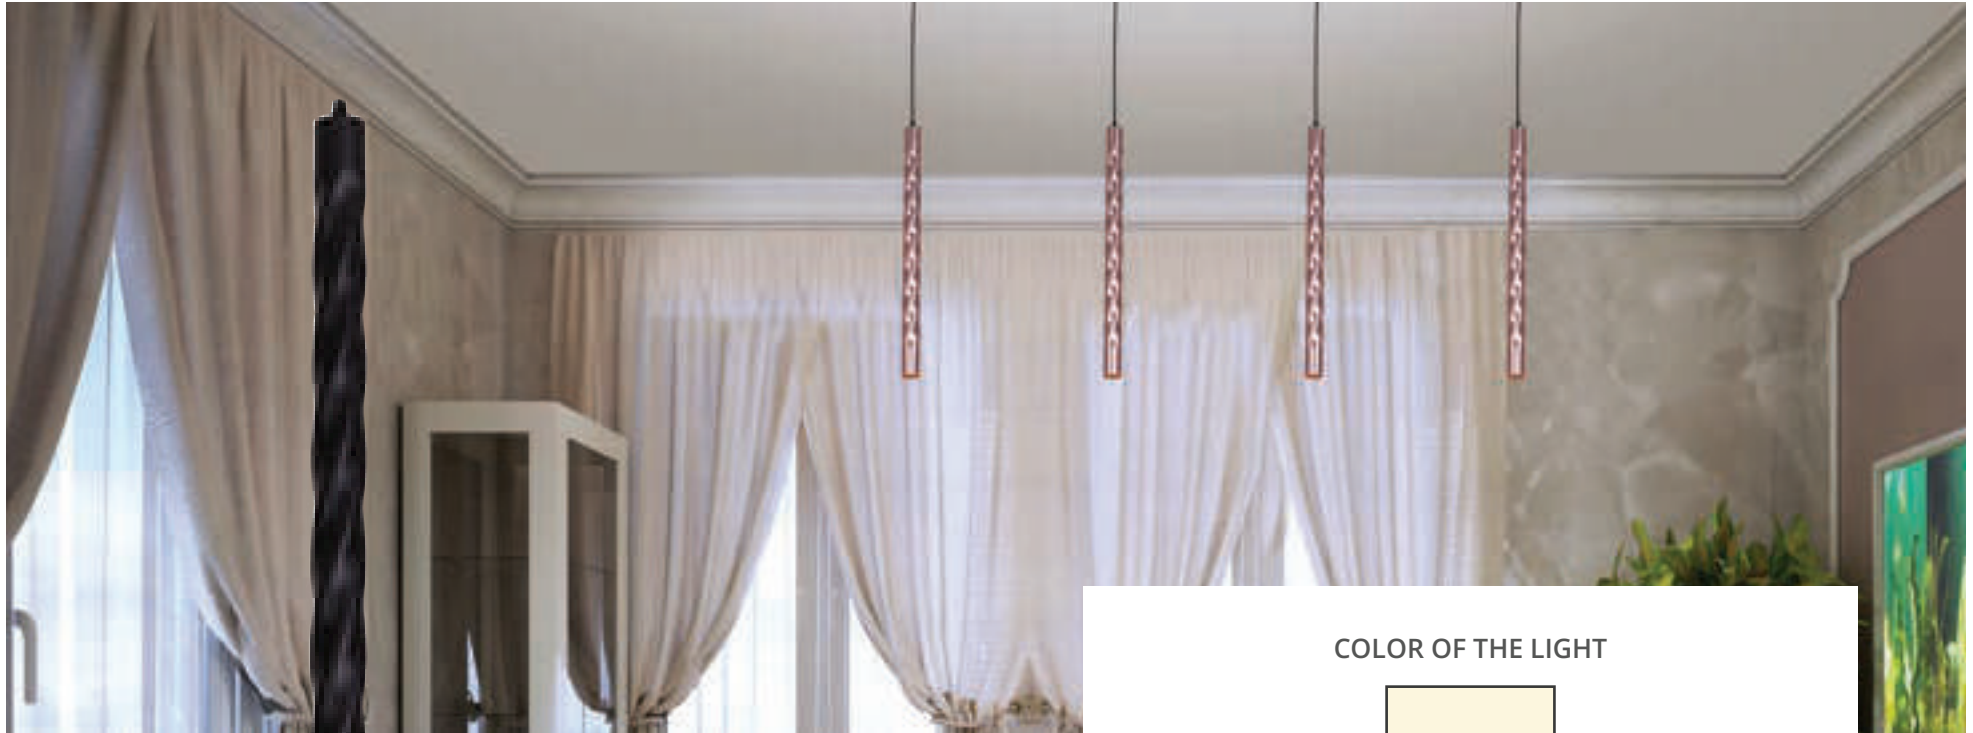

CRI

>80

AVERAGE LED LIFESPAN

30,000 HRS

ATHENA

HANGING LED DESIGNER SERIES

COLOR OF THE LIGHT

WARM WHITE
(3000K)