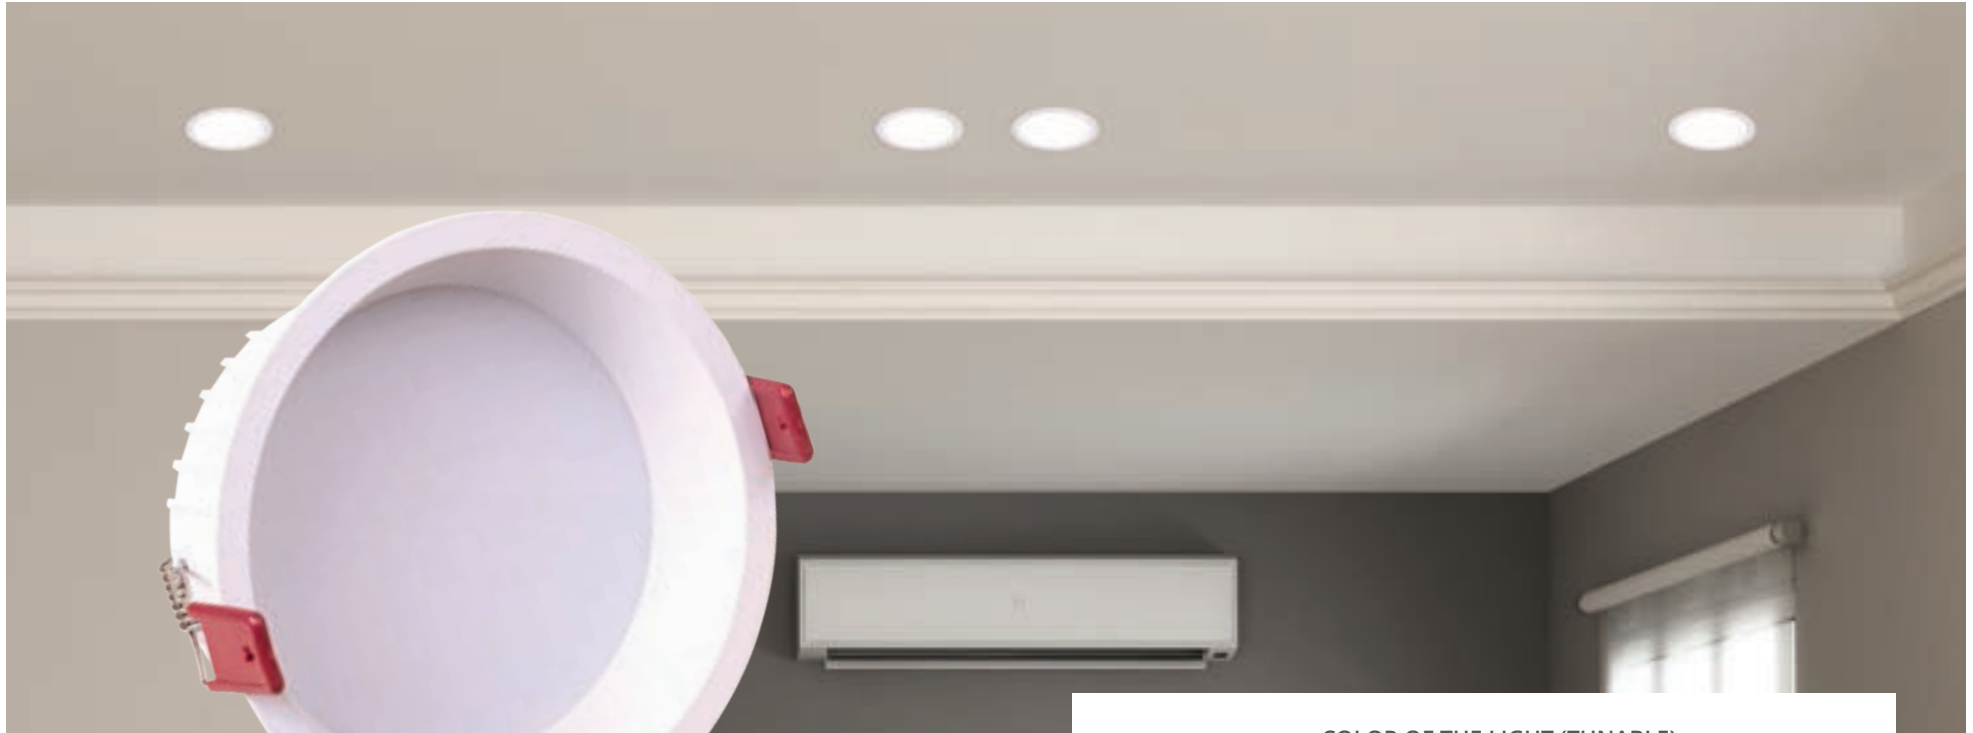

TRITON

RECESSED LED PANEL

COLOR OF THE LIGHT (TUNABLE)