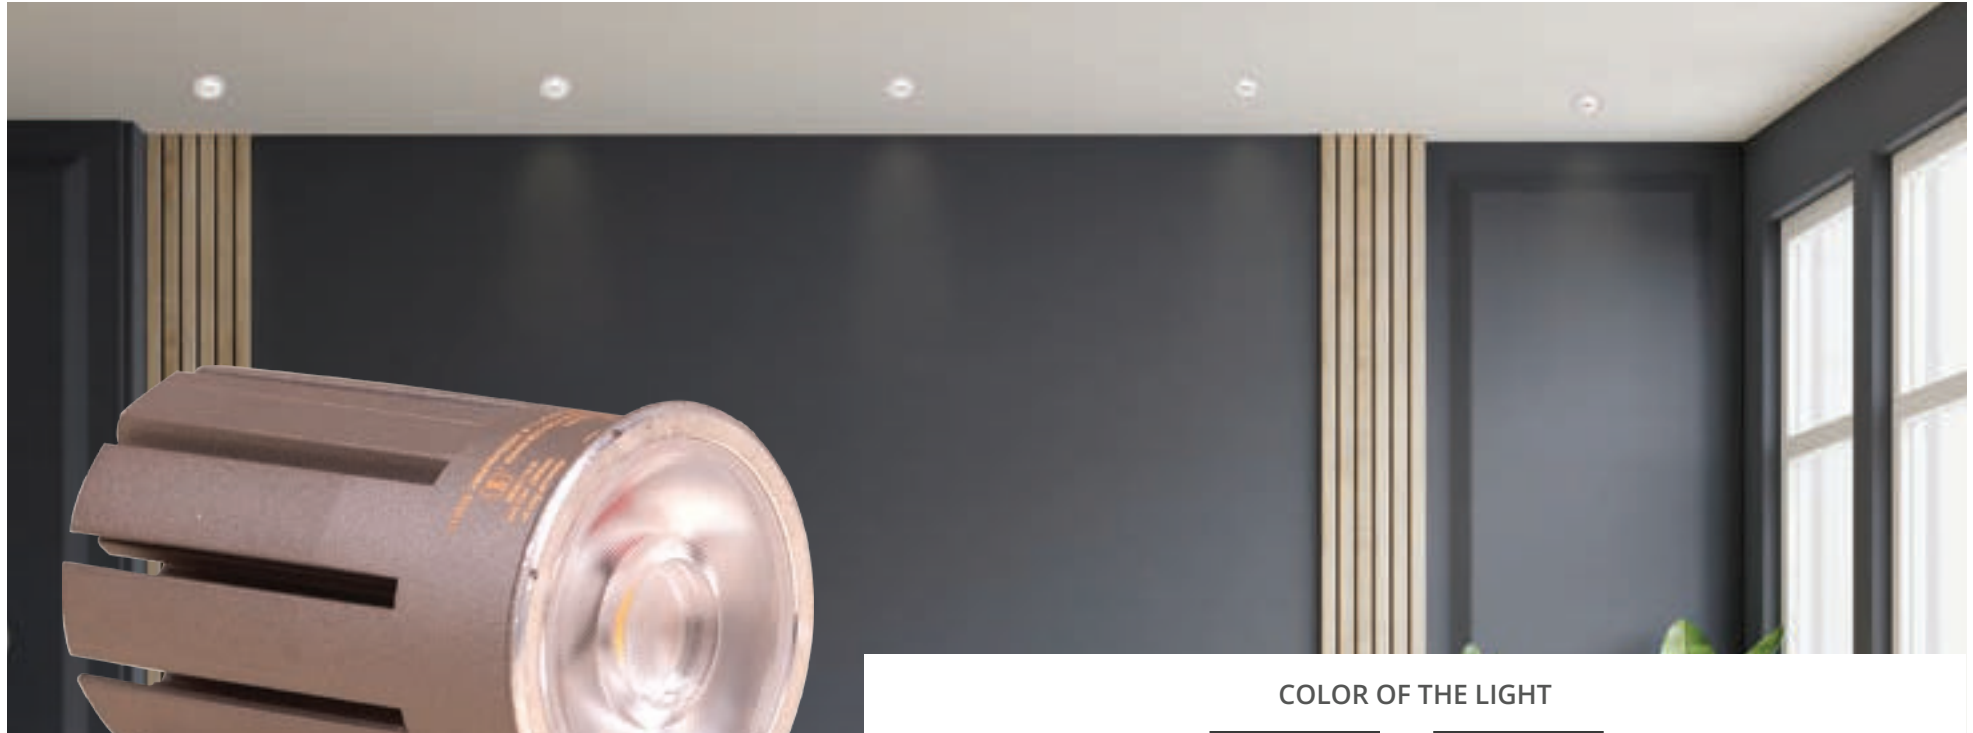

CASTOR

RECESSED LED MODULE

COLOR OF THE LIGHT

WARM WHITE
(3000K)

NEUTRAL WHITE
(4000K)