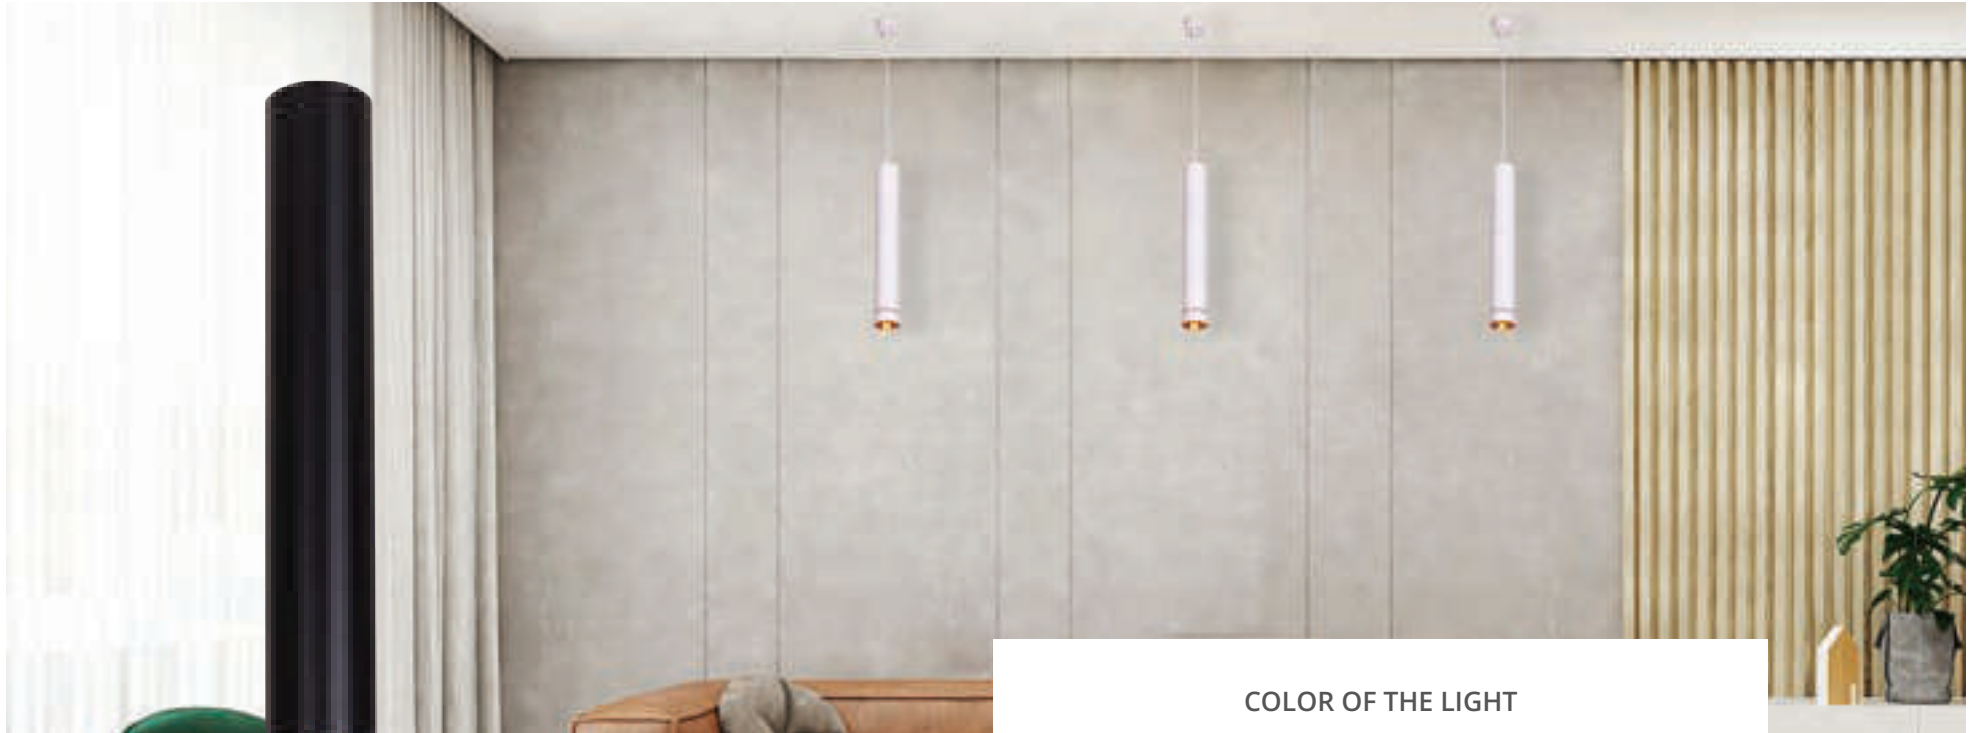

CRI

>80

AVERAGE LED LIFESPAN

30,000 HRS

ASIA

HANGING LED DESIGNER SERIES

COLOR OF THE LIGHT

WARM WHITE
(3000K)