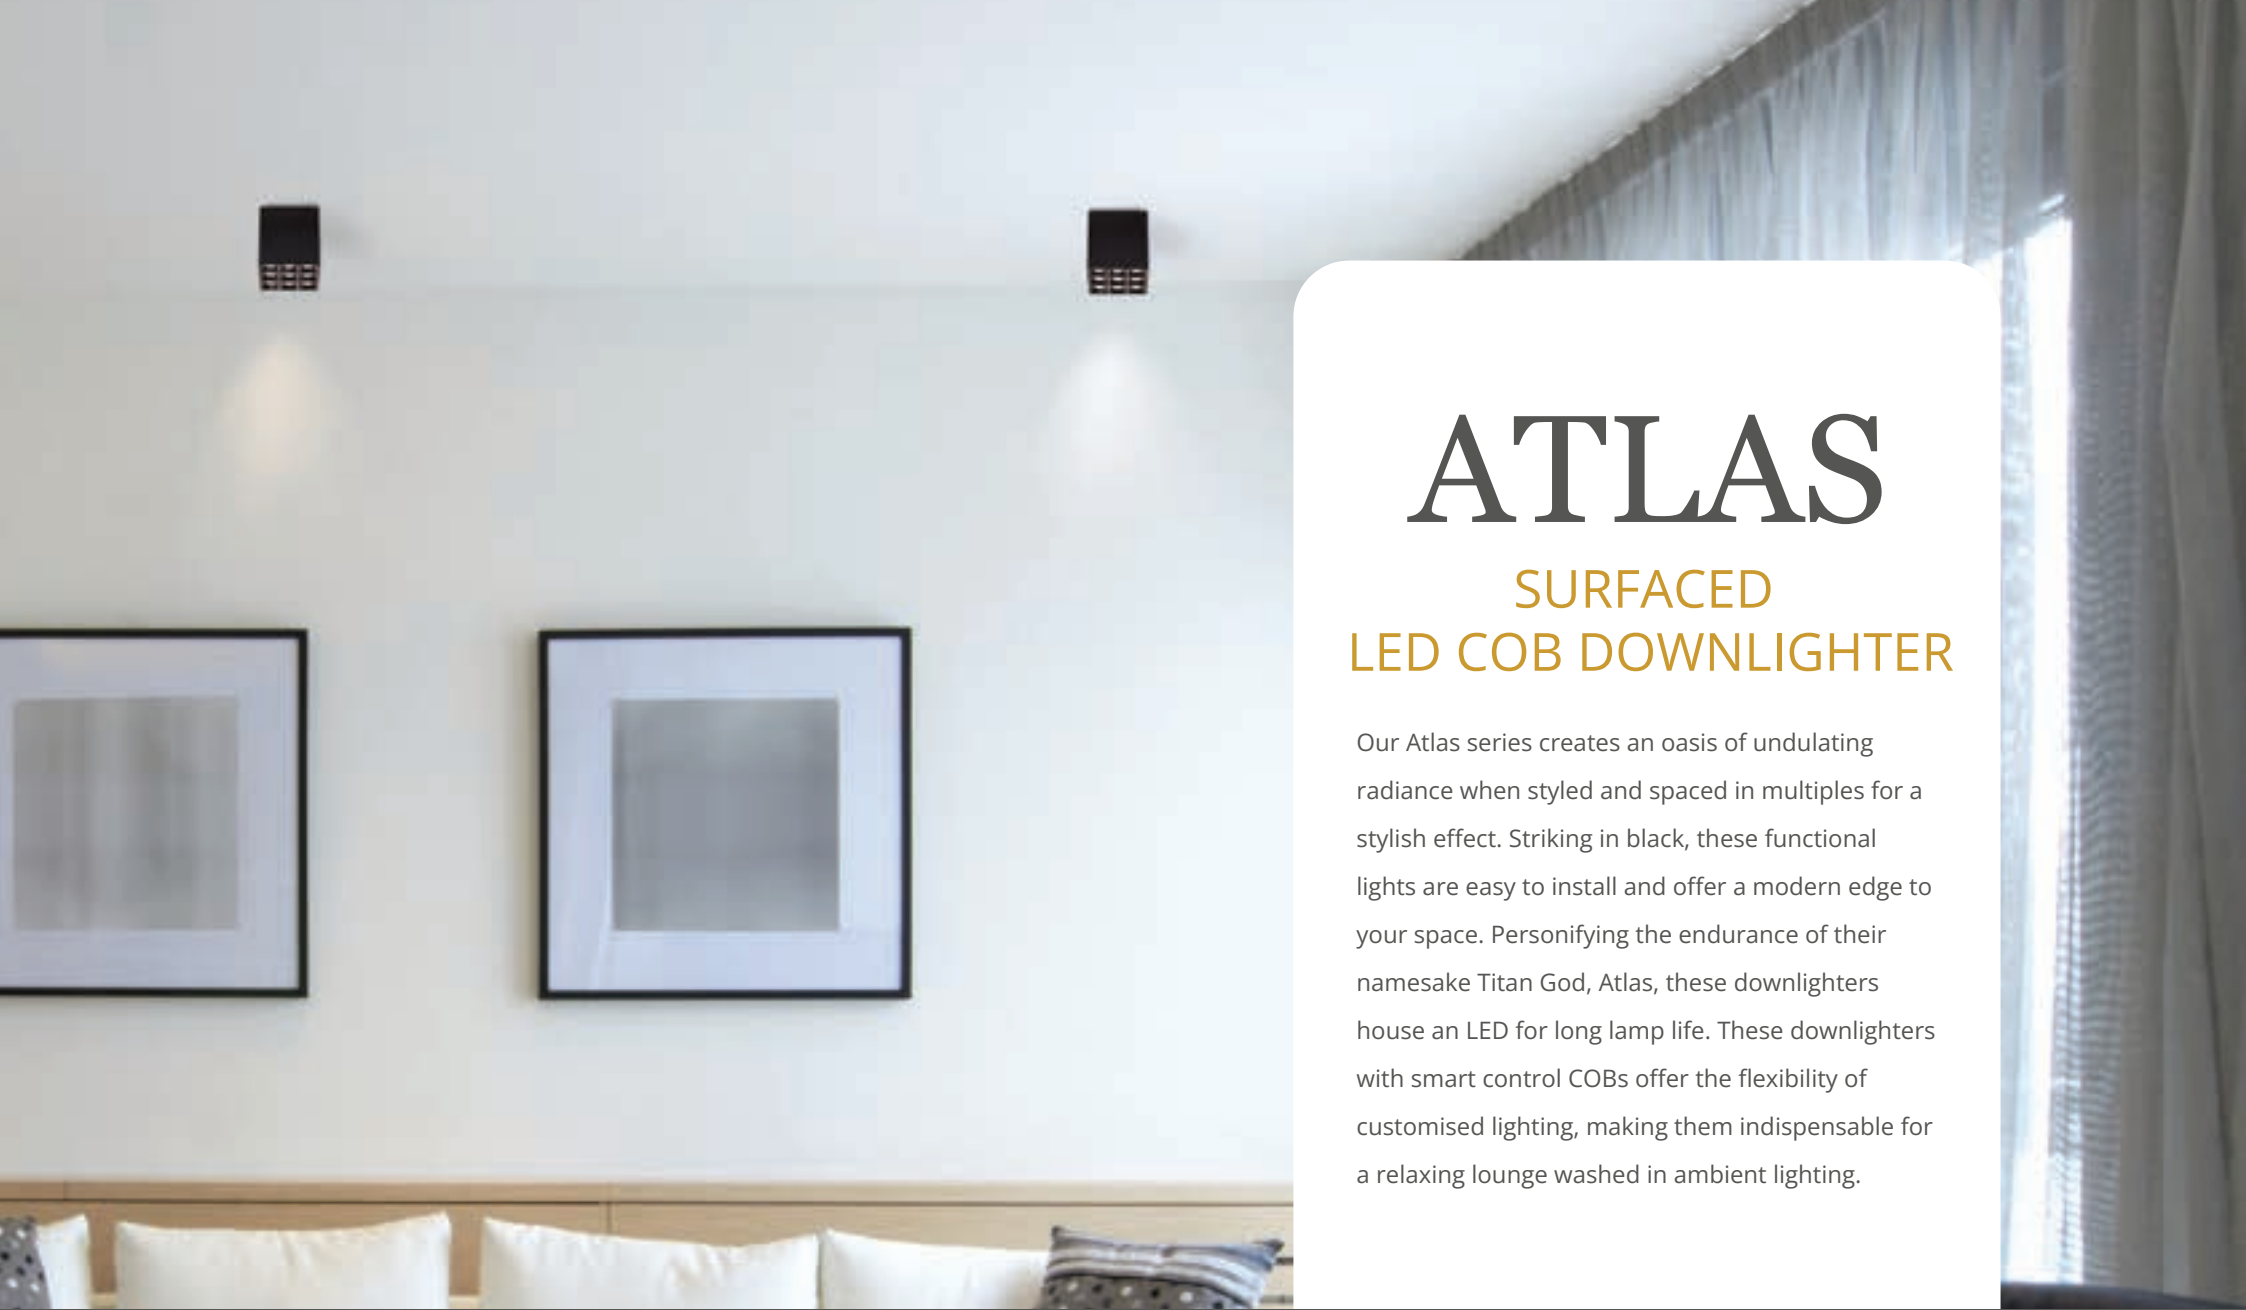

ATLAS

SURFACED LED COB DOWNLIGHTER

Our Atlas series creates an oasis of undulating radiance when styled and spaced in multiples for a stylish effect. Striking in black, these functional lights are easy to install and offer a modern edge to your space. Personifying the endurance of their namesake Titan God, Atlas, these downlighters house an LED for long lamp life. These downlighters with smart control COBs offer the flexibility of customised lighting, making them indispensable for a relaxing lounge washed in ambient lighting.

EFFICIENCY

>85%

POWER FACTOR

PF>0.90

BEAM ANGLE

24°

IP RATING

IP20

CRI

>80

AVERAGE LED LIFESPAN

30,000 HRS