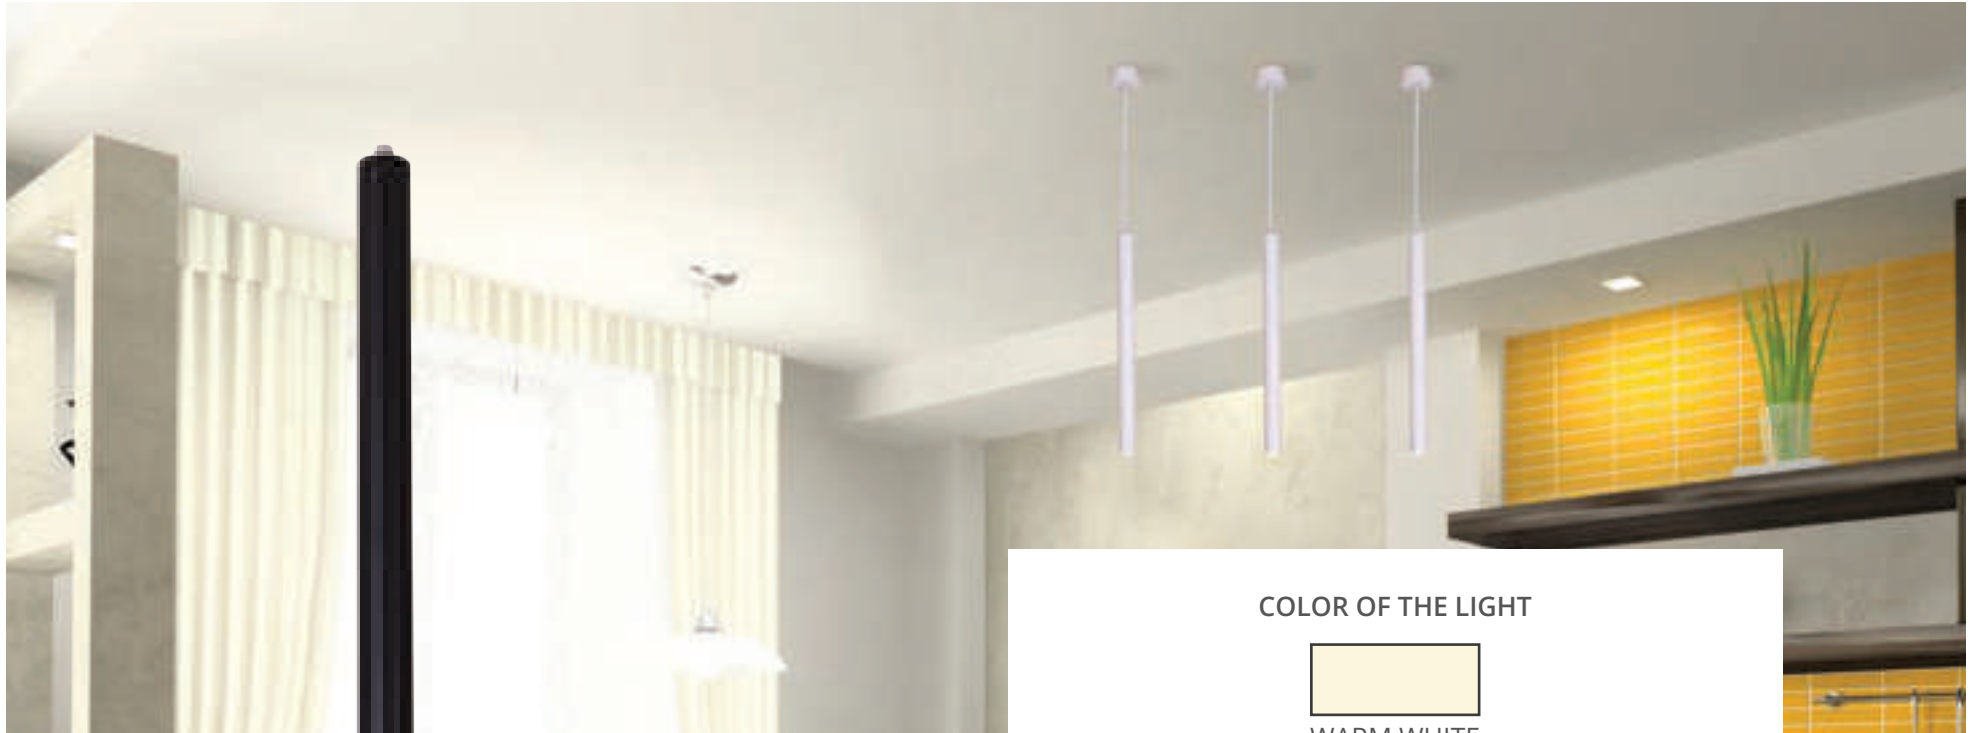

AURA

HANGING LED DESIGNER SERIES

COLOR OF THE LIGHT

WARM WHITE
(3000K)

MODEL NUMBER	PRODUCT DIMENSION	CCT	WATTAGE	BEAM ANGLE	PRICE
WT-AURHG03WW-BB	31.75x1295MM	3000K	03	24°	₹ 2165
WT-AURHG03WW-WW	31.75x1295MM	3000K	03	24°	₹ 2165
WT-AURHG03SMWW-BG	66.5x1079MM	3000K	03	36°	₹ 3240
WT-AURHG03LRWW-BG	63.5x1187MM	3000K	03	36°	₹ 3270
WT-AURHG03WW-BG	31.75x546MM	3000K	03	24°	₹ 2945
WT-AURHG05WW-BW	57.15x444MM	3000K	05	120°	₹ 2115