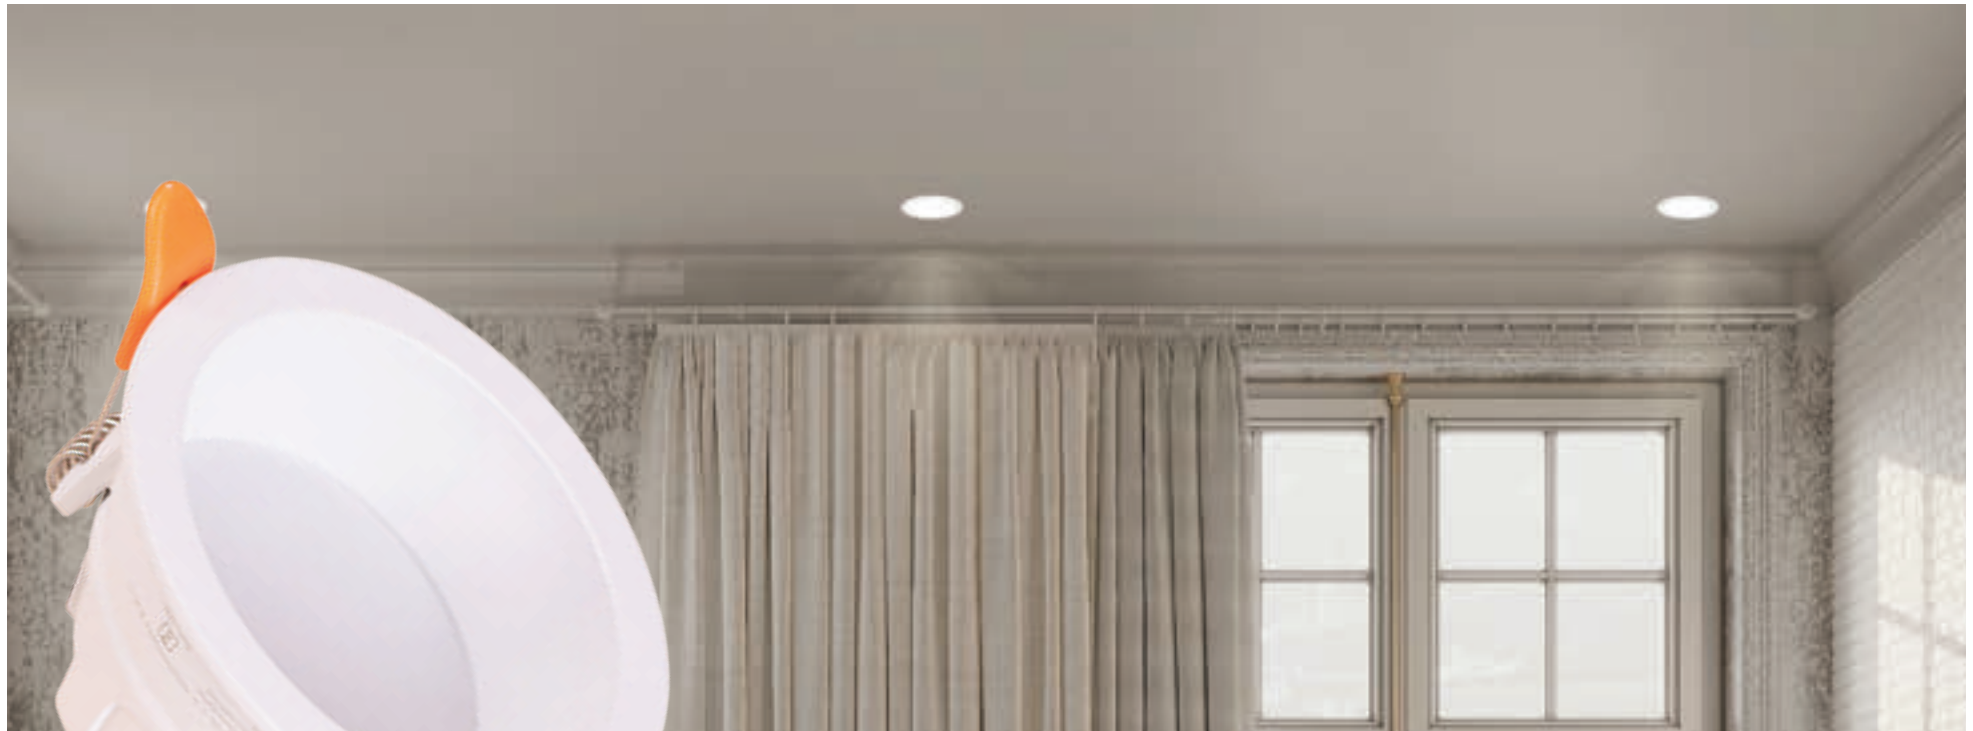

TROY

RECESSED LED PANEL

COLOR OF THE LIGHT