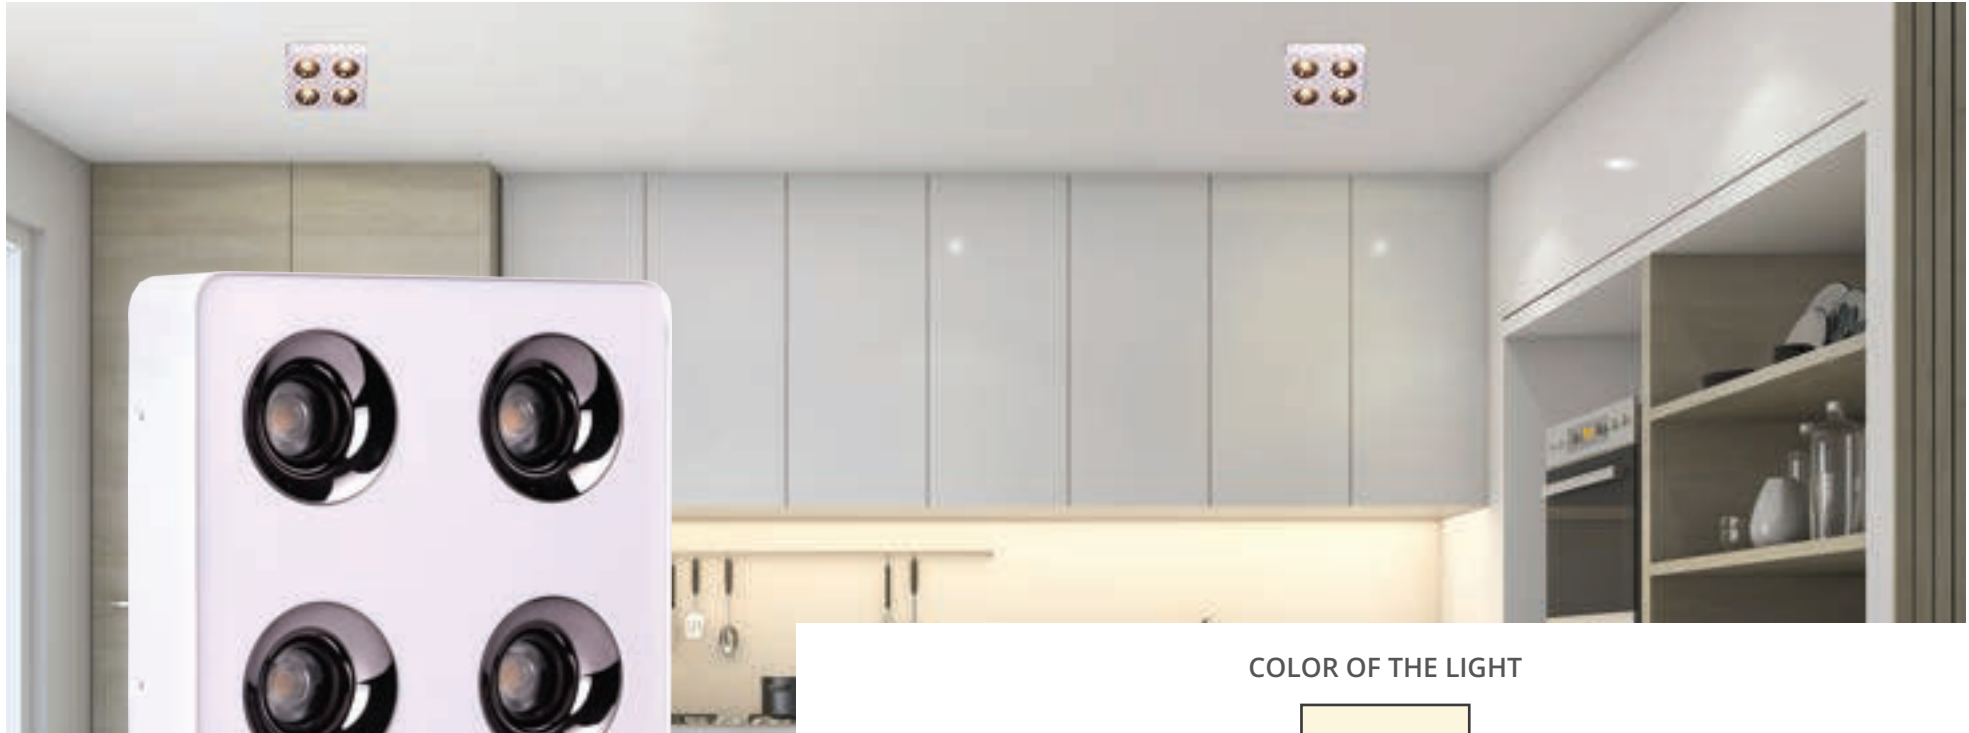

MILKY WAY

SURFACED LED COB DOWNLIGHTER

COLOR OF THE LIGHT

WARM WHITE
(3000K)