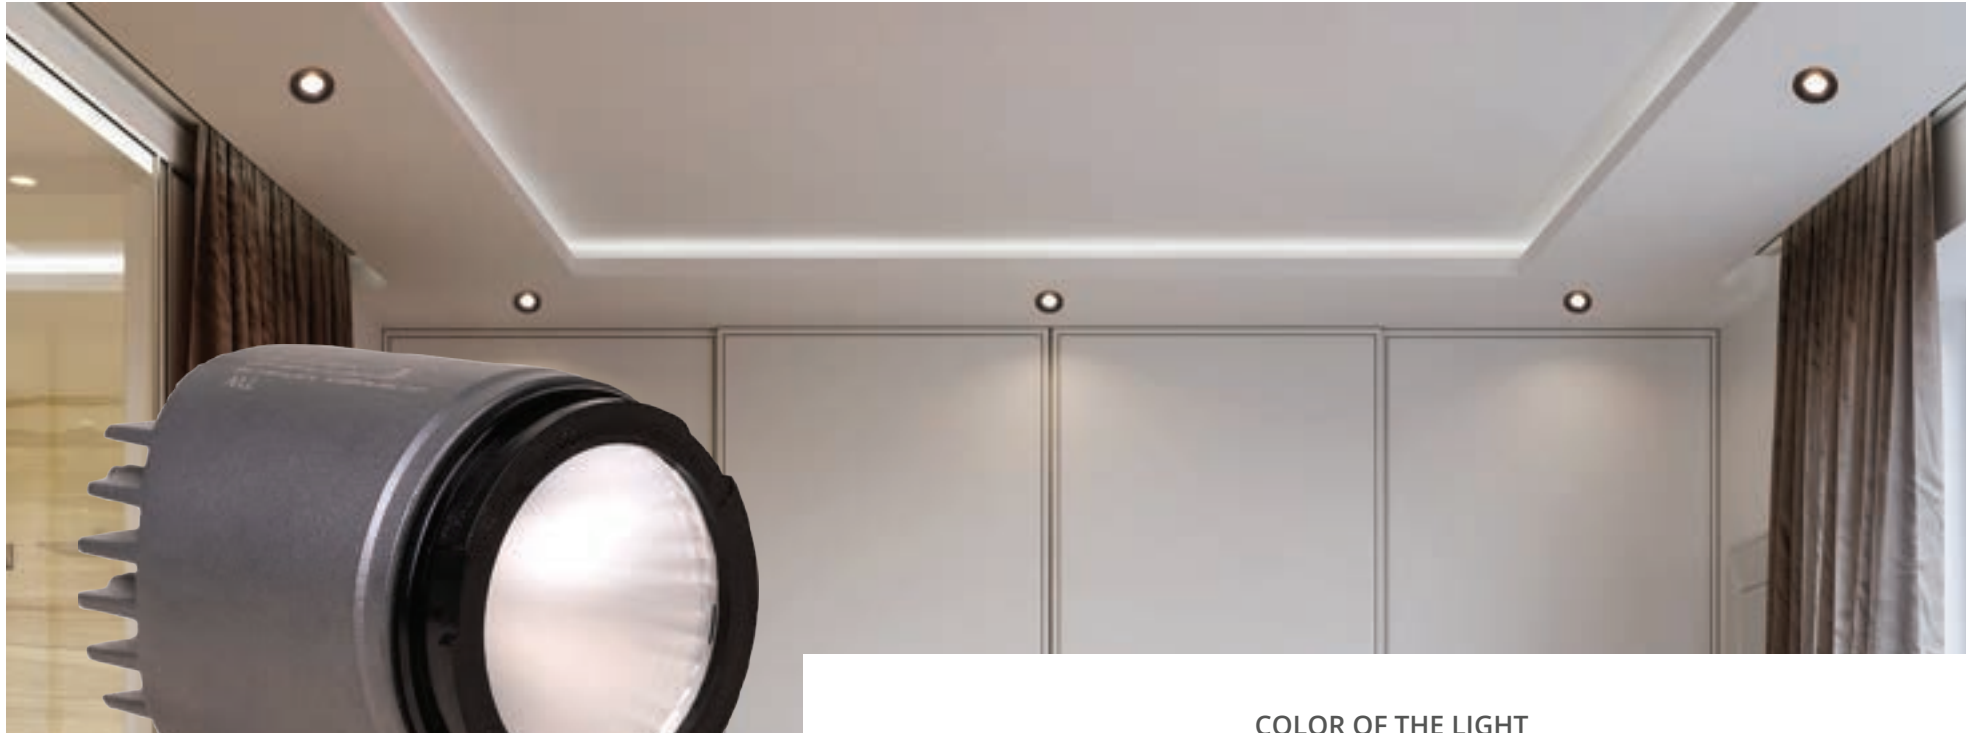

HECTOR

RECESSED LED MODULE

COLOR OF THE LIGHT

NEUTRAL WHITE
(4000K)