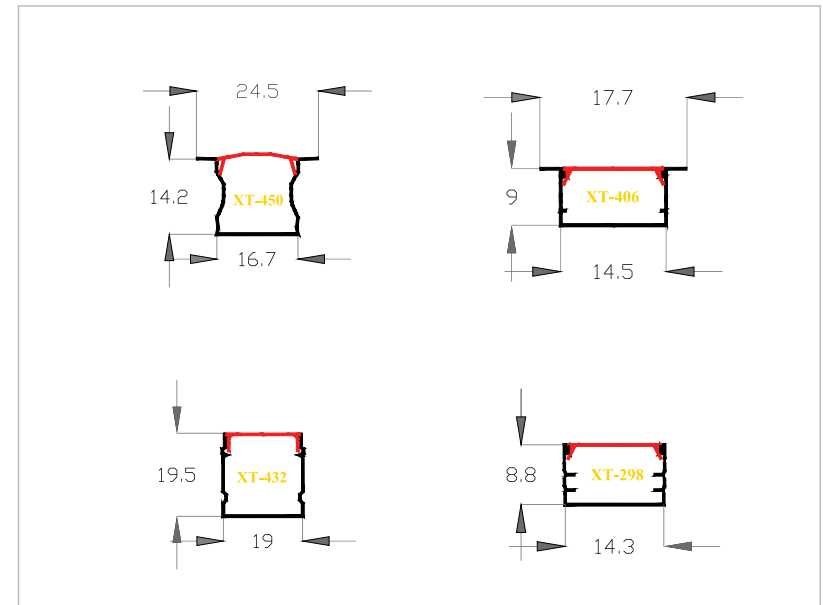

MODEL NUMBER	VARIANT	PRICE
WT-RHE450-WHT	XT-450	₹ 360
WT-RHE406-WHT	XT-406	₹ 320
WT-RHE432-WHT	XT-432	₹ 400
WT-RHE298-WHT	XT-298	₹ 320