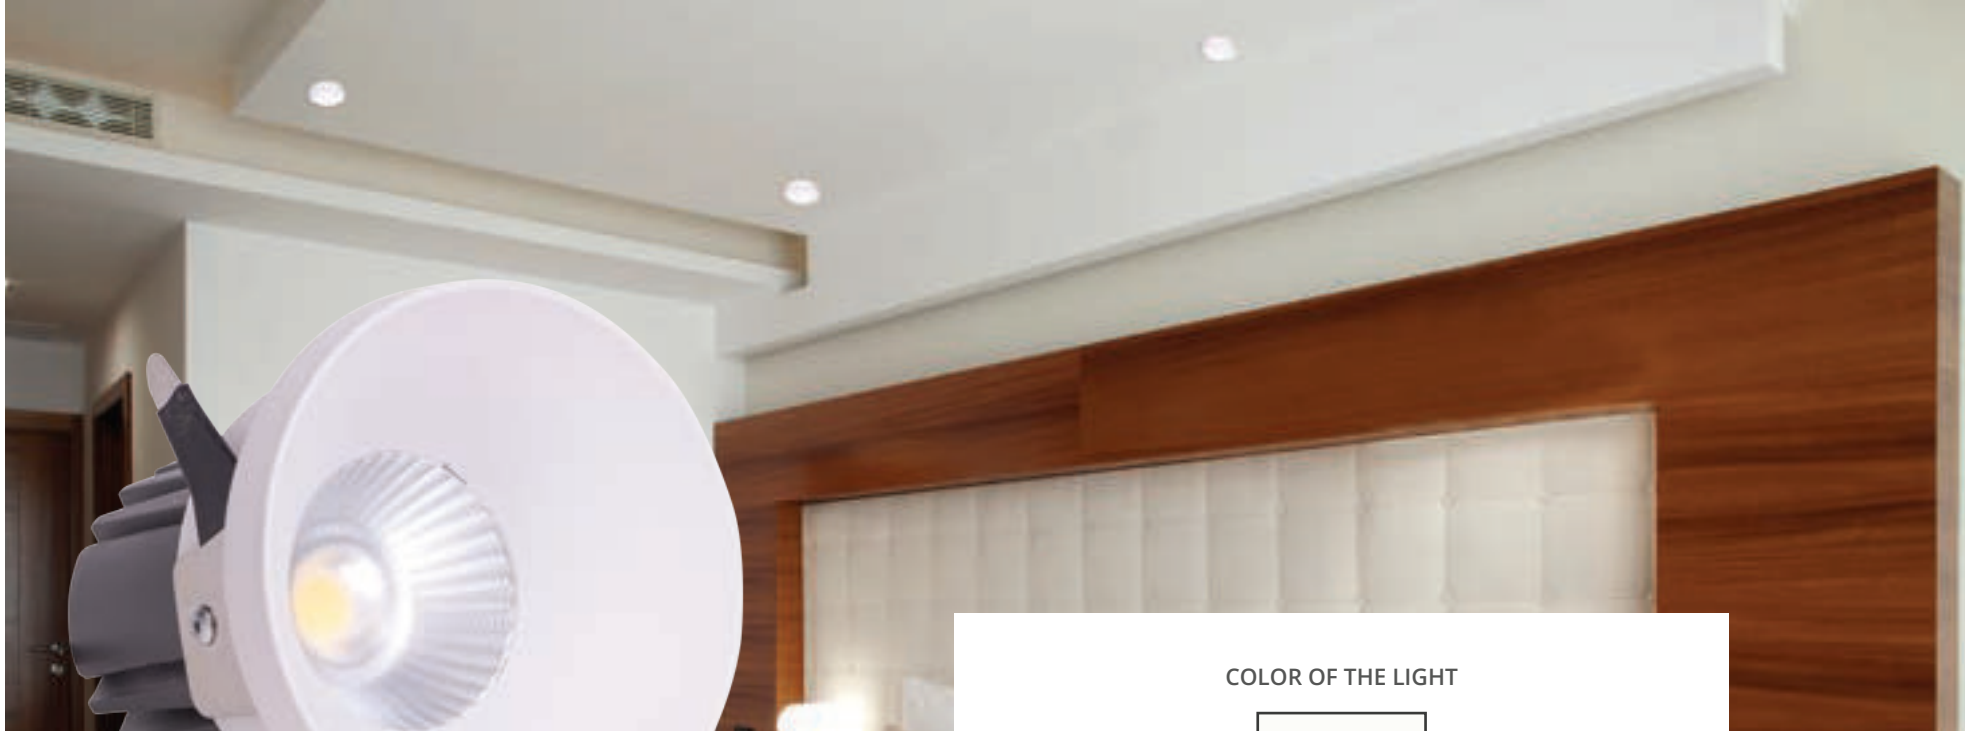

CRI

>80

AVERAGE LED LIFESPAN

30,000 HRS

DAPHNE

RECESSED LED COB DOWNLIGHTER

COLOR OF THE LIGHT

NEUTRAL WHITE
(4000K)