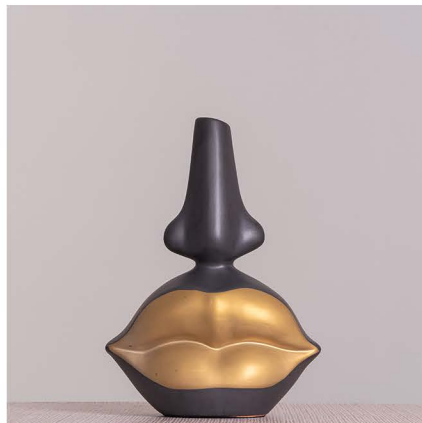

LUCKY LIPS

H 33 X L 22.9 cm
Ceramic
SKU : DC46-10023