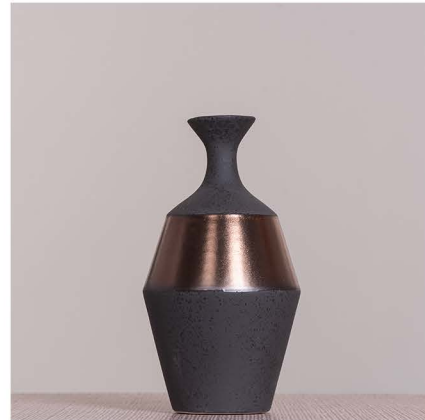

ATTITUDE

H 48.3 X L 22.2 X W 11.4 cm
Ceramic
SKU : DC43-10027

CORAL DEEP

H 54.6 X D 24.1 cm
Ceramic
SKU : DC46-10060

GROWN UP

H 43.7 X D 14.5 cm
Ceramic
SKU : DC46-10071

AMARIS

H 30.5 X D 16.5 cm

Ceramic

SKU : DC43-10017

HATE THE GAME

H 38.1 X D 20.3 cm
Resin
SKU : DC46-10005

VISION OF YOU

H 26.7 X D 14 cm
Ceramic
SKU : DC46-10044

DANCE ON AIR

H 33 X D 20.3 cm
Ceramic
SKU : DC46-10003

STANDING TALL

H 49.5 X D 16.5 cm
Ceramic
SKU : DC46-10038

AMALTE

H 40.6 X D 17.8 cm
Ceramic
SKU : DC43-10018

CANAL STREET

H 36.8 X D 22.9 cm
Ceramic
SKU : DC46-10008

FLOWERS FOR YOU

H 20.3 X L 12.1 X W 9.5 cm
Ceramic
SKU : DC49-10017