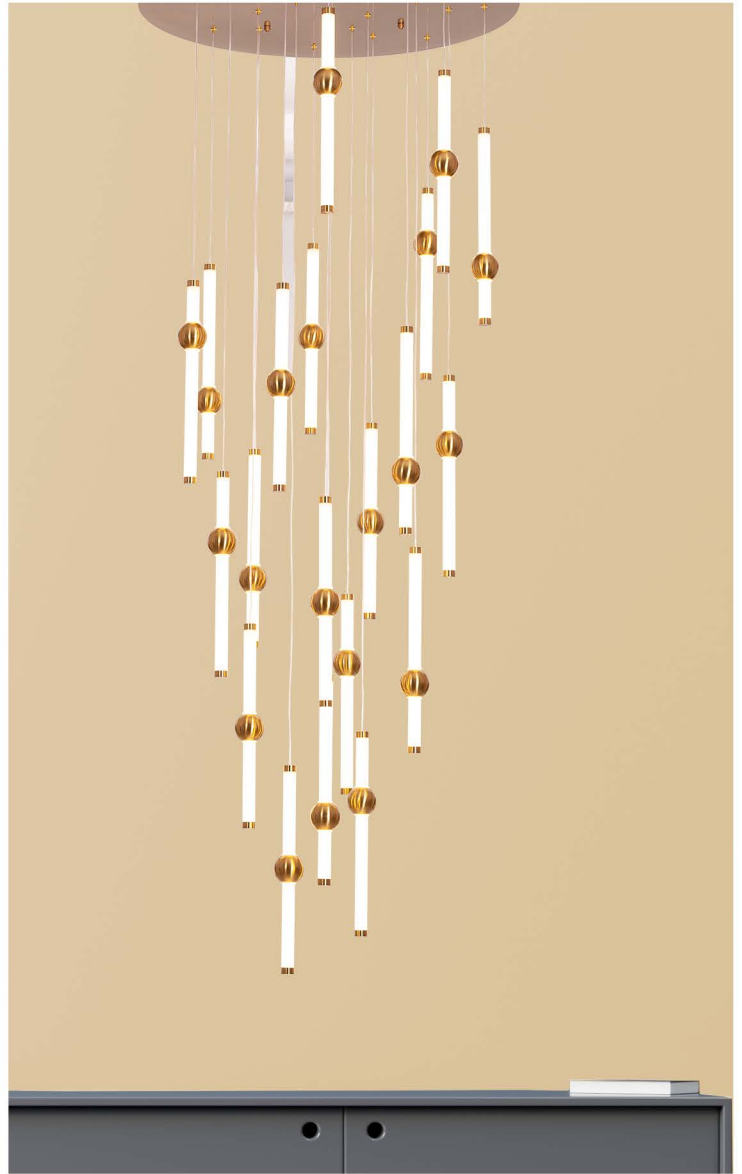

DOUBLE HEIGHT CHANDELIERS