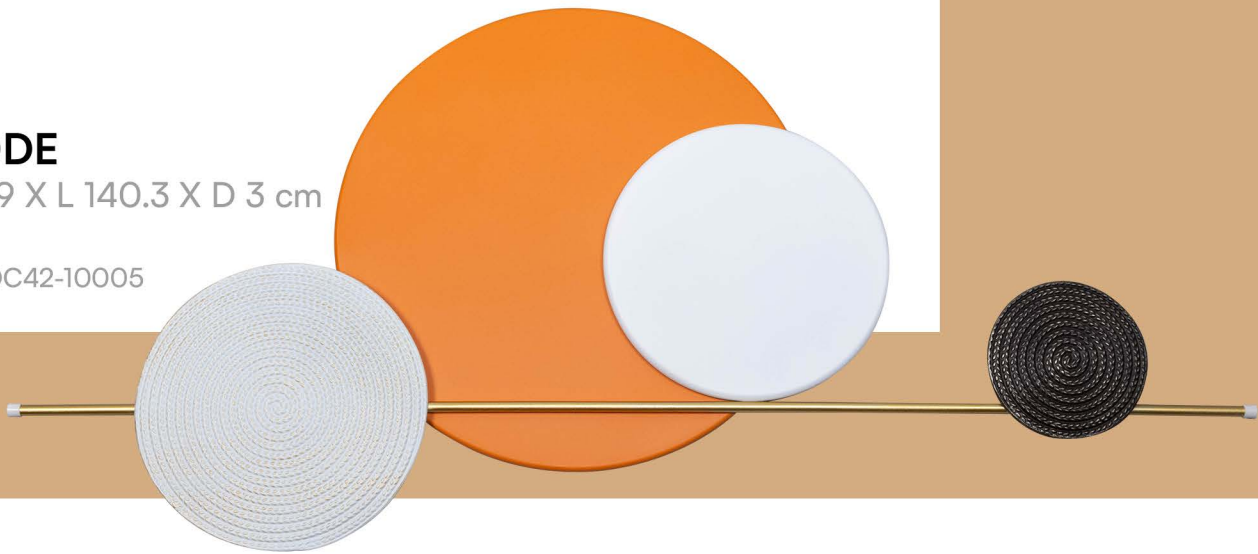

TARGET PRACTICE
H 61 X L 140.5 X D 5.1 cm
Metal
SKU : DC42-10008

ABODE

H 69.9 X L 140.3 X D 3 cm
Metal
SKU : DC42-10005

WHO YOU ARE