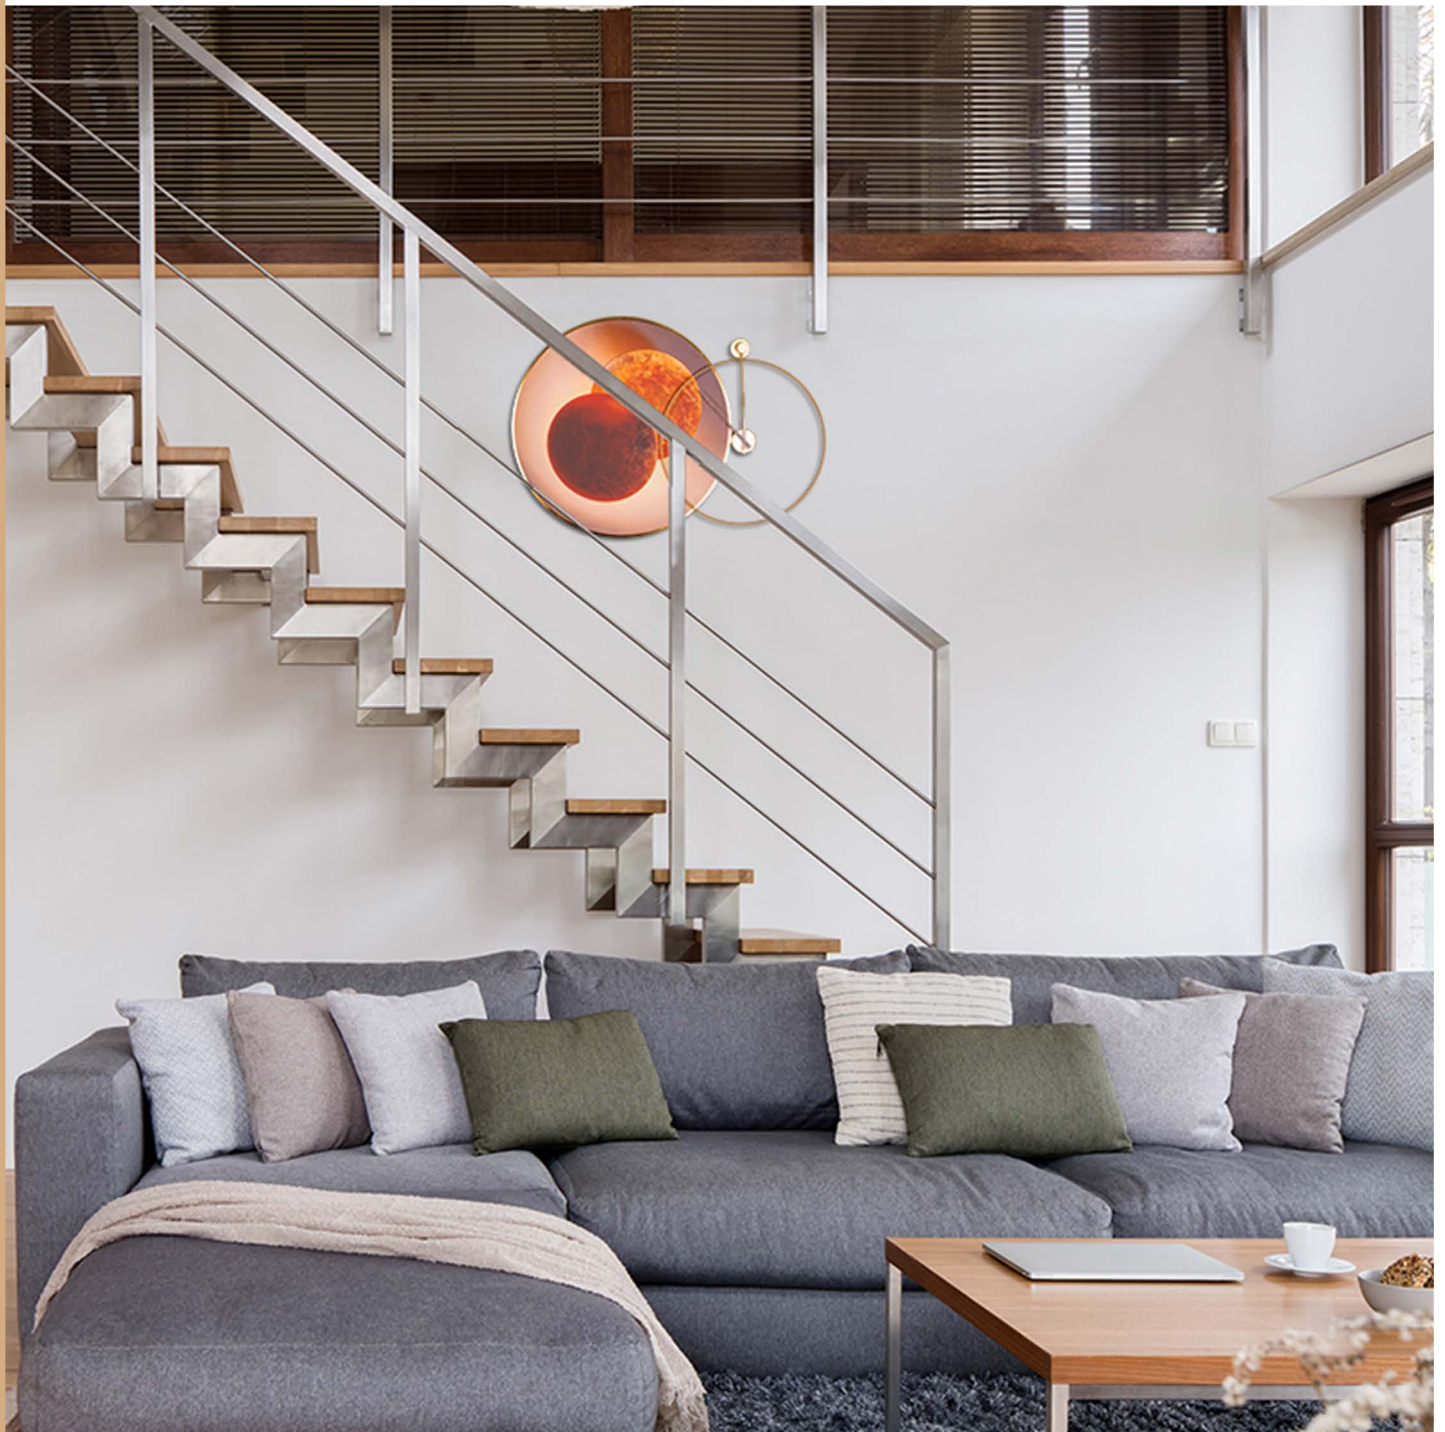

Magnificent in metal-making and alluring in quirky colours, our range of wall decor is designed for your blase walls. Introduce a pop of colour to your neutral or pastel interiors with our vibrant wall clocks, or style those long hallways with the spherical rings in the wall arts. Treat your artistic side with our extensive collection of wall arts and clocks that's meant to cater to your personal taste.