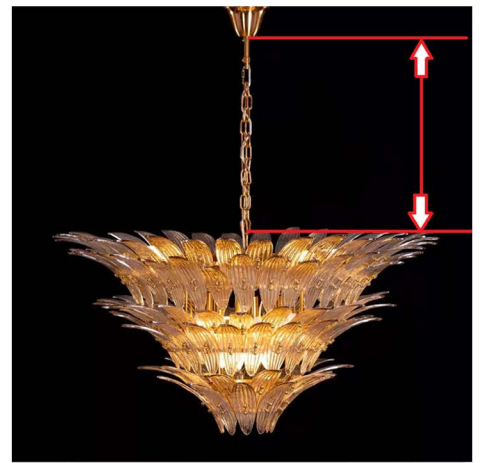

Customise the chain's drop length