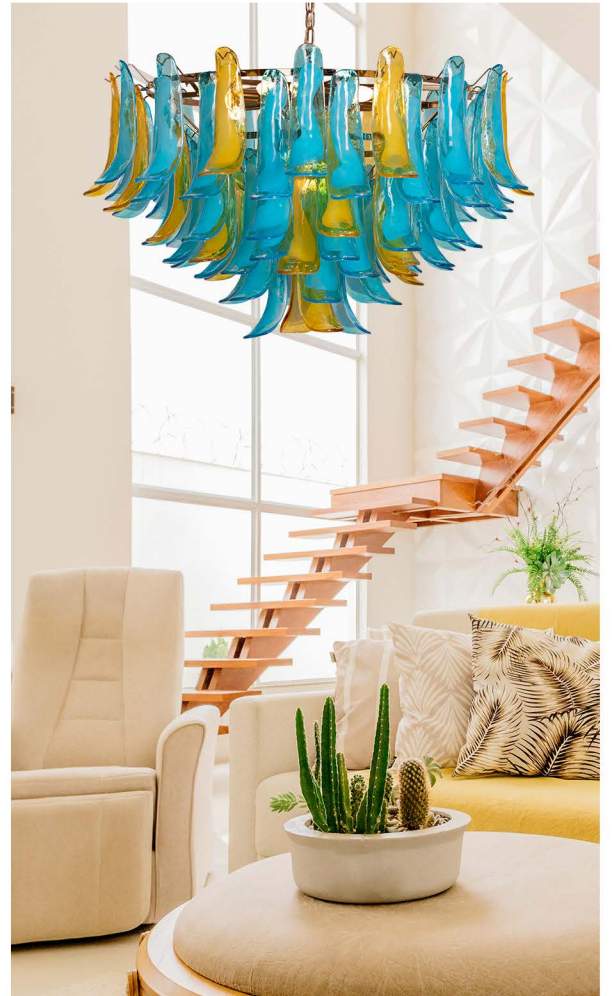

MAJESTIC MASTERPIECES

MODERN AND STYLISH

DOUBLE HEIGHT CHANDELIERS

INSPIRED BY NATURE

SPLASH OF COLOURS

CUSTOMISATIONS

Designing Your Imagination

At The White Teak Company we want you to own your dream space with designs that are a celebration of your personal taste. That's why we use the finest crystals or high-quality