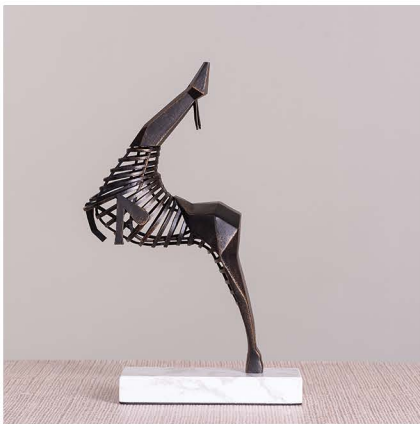

DINO STORIES

H 38.1 X L 25.4 X W 7.6 cm
Metal & Marble
SKU : DC48-10021