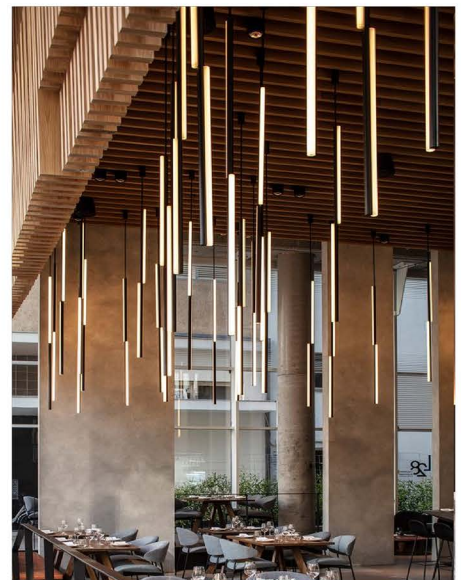

At The White Teak Company we want you to own your dream space with designs that are a celebration of your personal taste. That's why we use the finest crystals or high-quality

finishes when fashioning your lighting fixture. And that's not all, our in-house customisation feature puts your imagination under spotlight. Height revisions, shape alterations, changes in dimensions and signature finishes to choose from: the possibilities are endless! We also encourage the artist in you to share your rare creations that we promise to bring to life. Be it minor tweaks or a completely new design, our team loves all creative challenges equally, and is ready when you are.