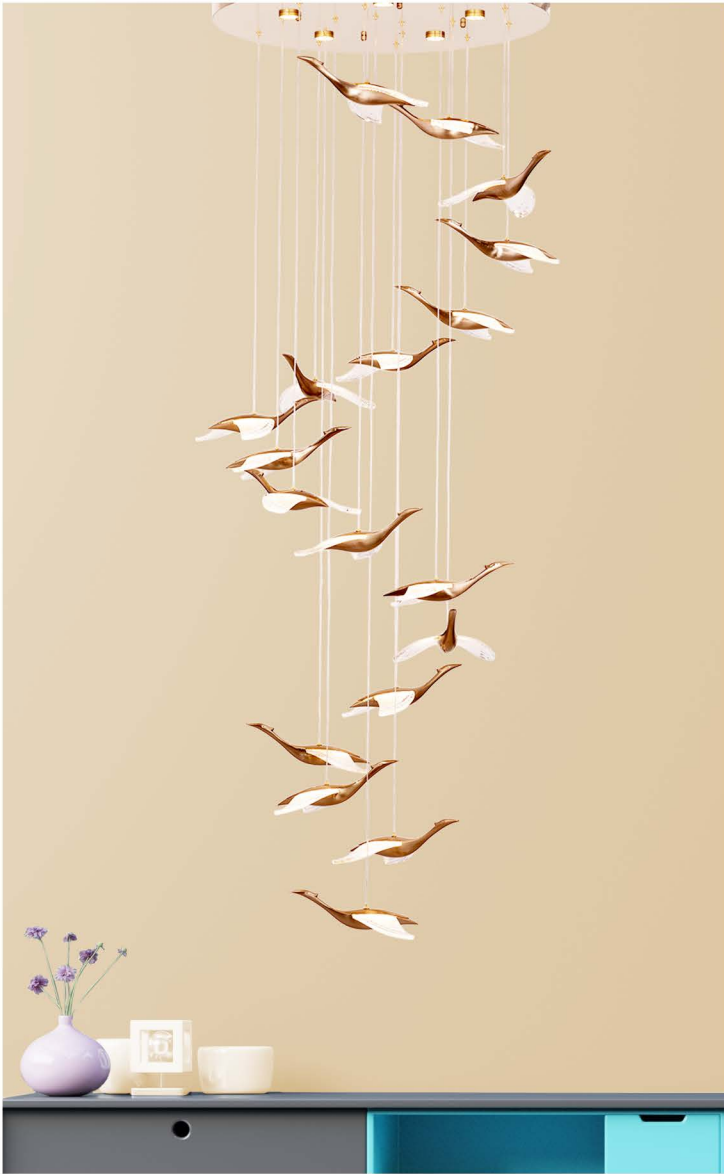

DOUBLE HEIGHT CHANDELIERS