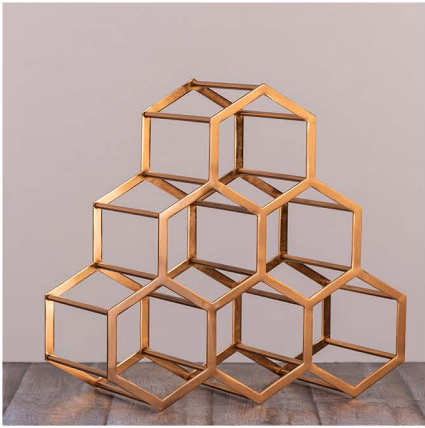

WINE FROM THE HONEYCOMB

H 33 X L 33 X W 17.8 cm

Metal

SKU : DC20-10003