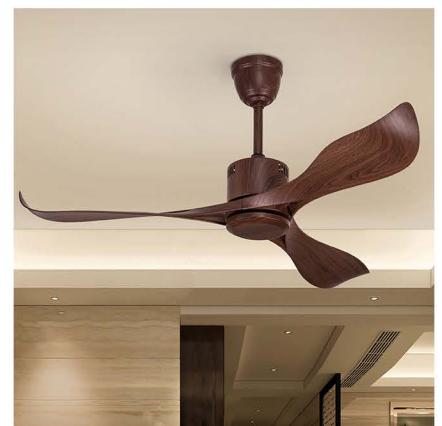

WOOD FINISH FANS