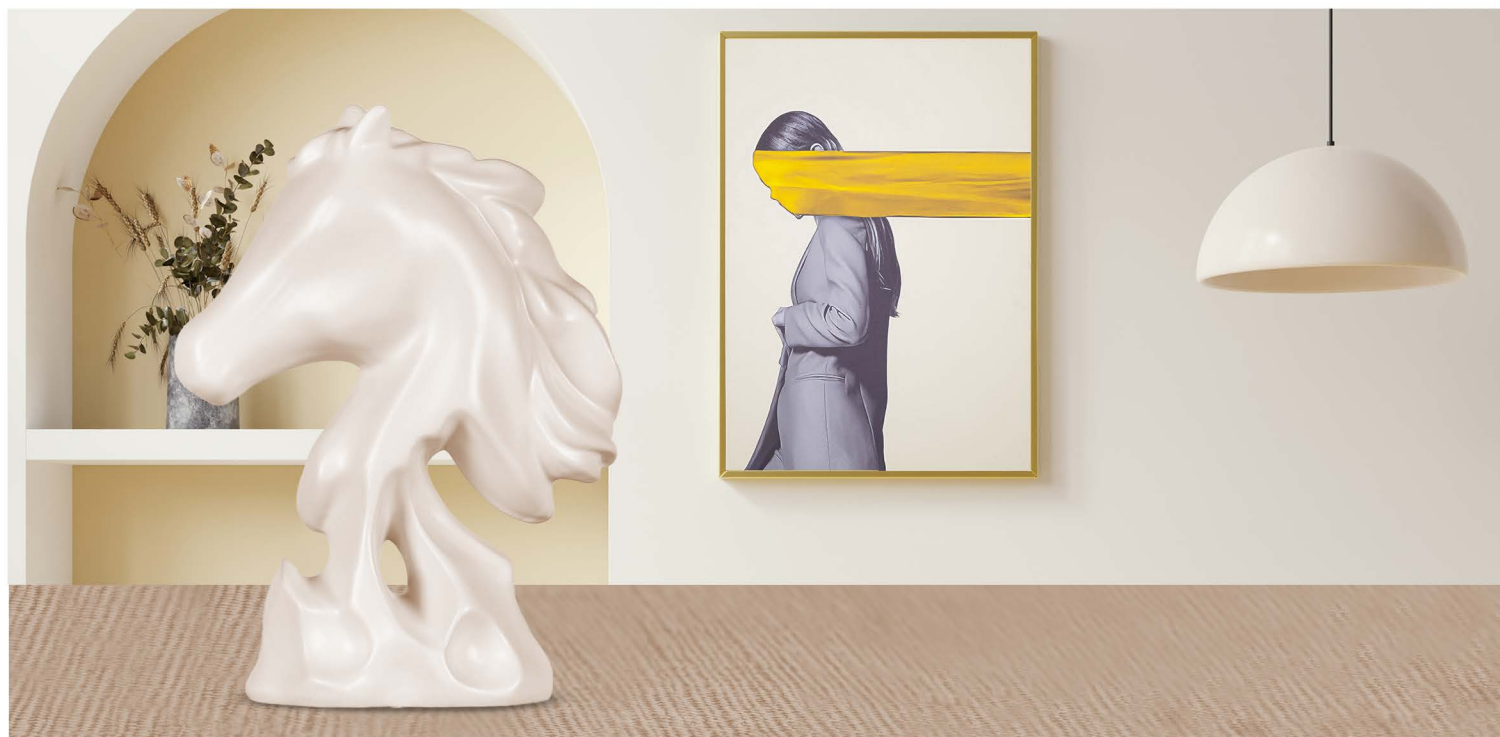

TROPICAL PARADISE

Introduce a splash of colour and quirky character to a modestly decorated entryway with our cheerful decor. Our nature-inspired pieces make any tabletop chic and inviting. Embodying 'big things come in small packages,' these are a fascinating motley of leaf-engraved novelty vases, wildlife art pieces, biophilic wall paintings and more. Travel back to your bedtime stories or those relaxing strolls in the garden with our range.