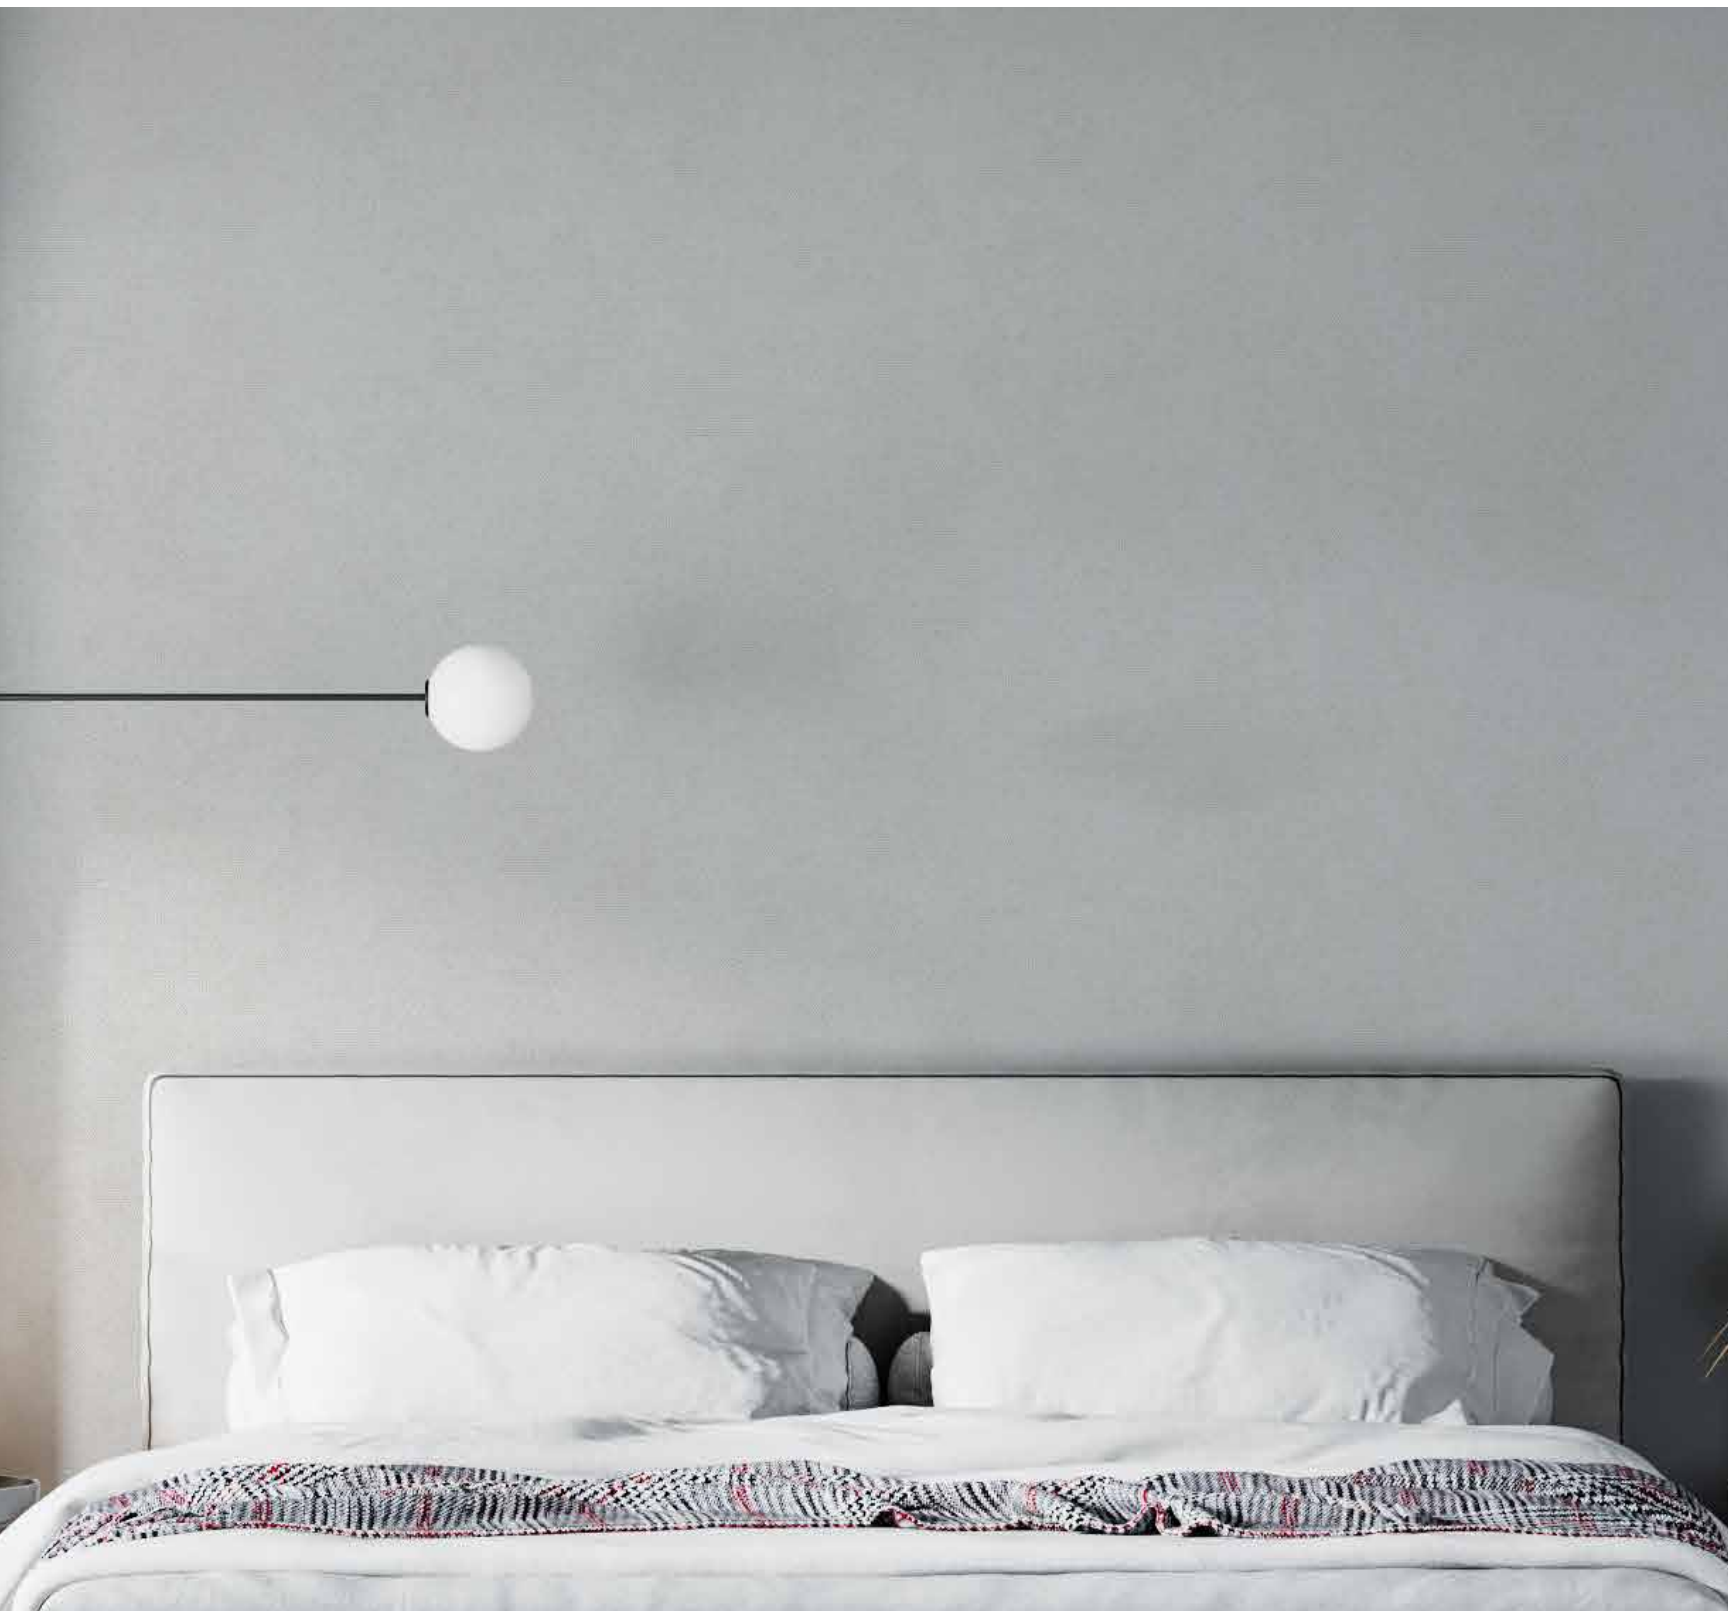

Citadel | W162XI22B75

Elegant vertical strokes on non-woven material, lending a vintage look to your wall.

W162XI19B75

W162XI20B75

W162XI21B75

W162XI23B75

W162XI29B75

W162XI30B75

W162XI33B75

W162XI73B75

W162XI34B75

W162XI74B75

W162XI72B75

W162XI75B75

Bastille | W162XI28B75

A simplistic design and subtle texture adding a sense of intensity to your room.

Patterns resembling fissures on a plain surface, creating an ancient aura in your living space.

W162XI37B75

W162XI38B75

W162XI39B75

W162XI40B75

Quilted Glory | W162XI41B75

Interlaced patterns creating a fabric-look on your wall, lends a classic, vintage feel to the contemporary home.