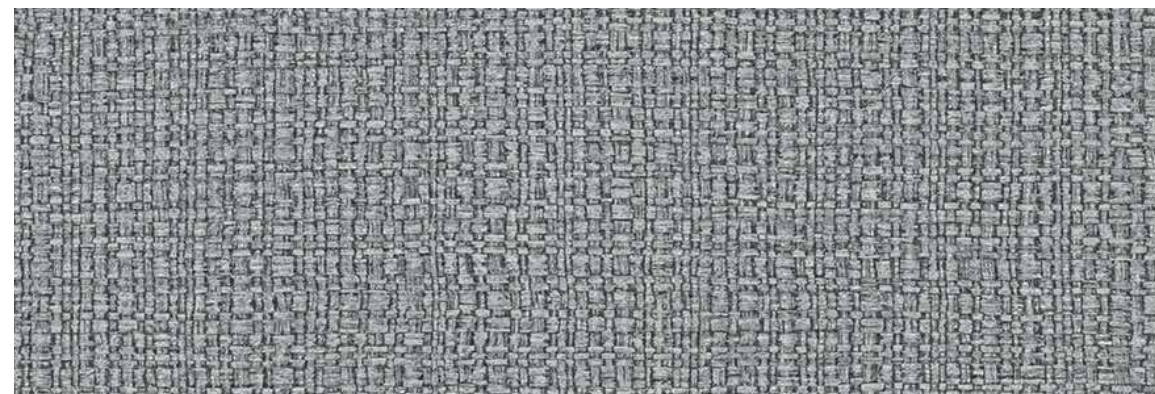

W162XI43B75