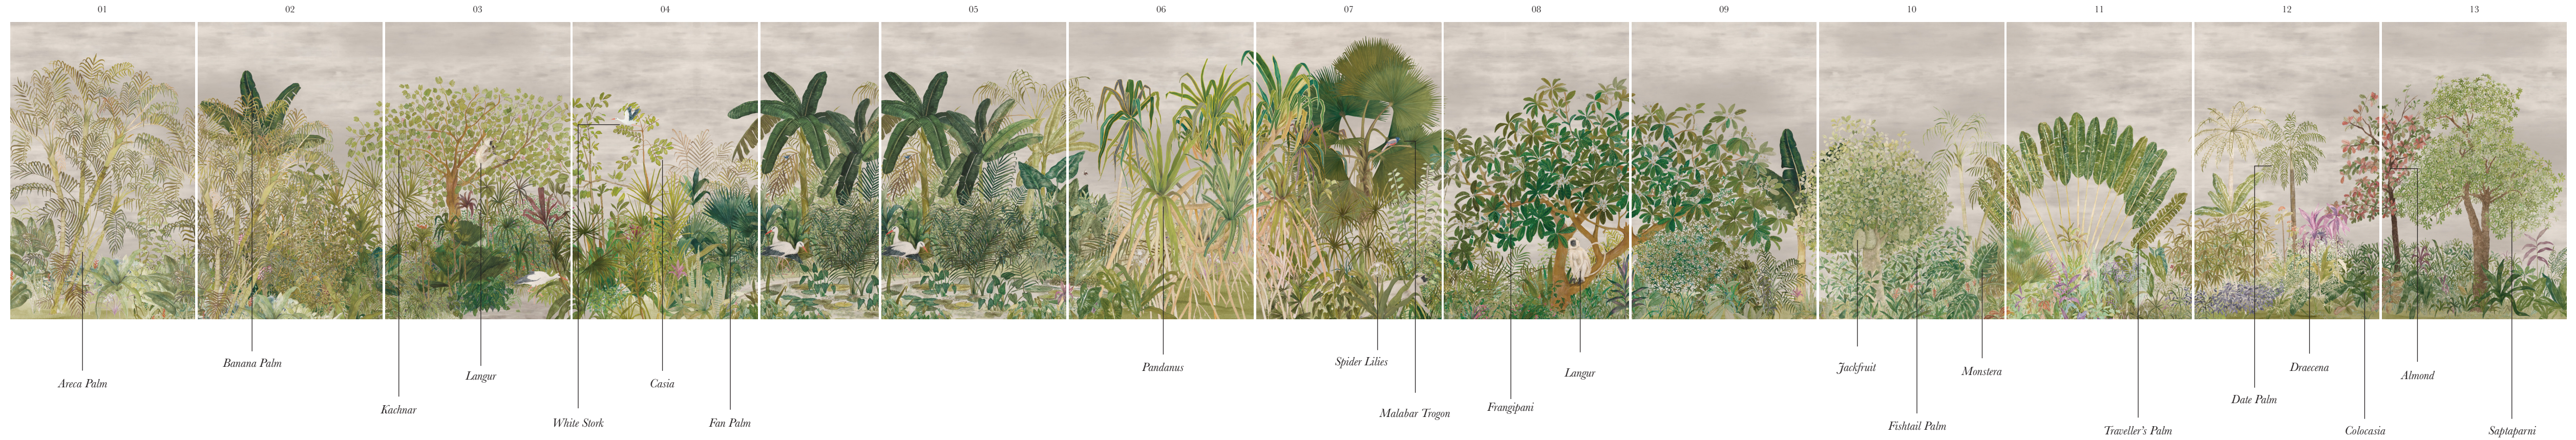

Sepia Brown
W256L429N75

Blue Night
W256L430N75

o8 — All the Forest
Blue Night | W256L430N75

Mural Repeat

o8 — All the Forest
Blue Night | W256L430N75

09

Wild Garden

Like old friends, the trees of a tropical Indian forest come together in a lush and lively panoramic, flooding a space with new life. Their unique personality, and the immersive ambience of forest life surrounds us with timeless beauty.

Wild Garden spans over approximately 90 feet as a non repeating, customizable design that can be refitted to site-specific contexts.

Wild Garden

Panorama

Part 01
W256L401N75

*Note : each part
is composed of
sets of 4 panels.*