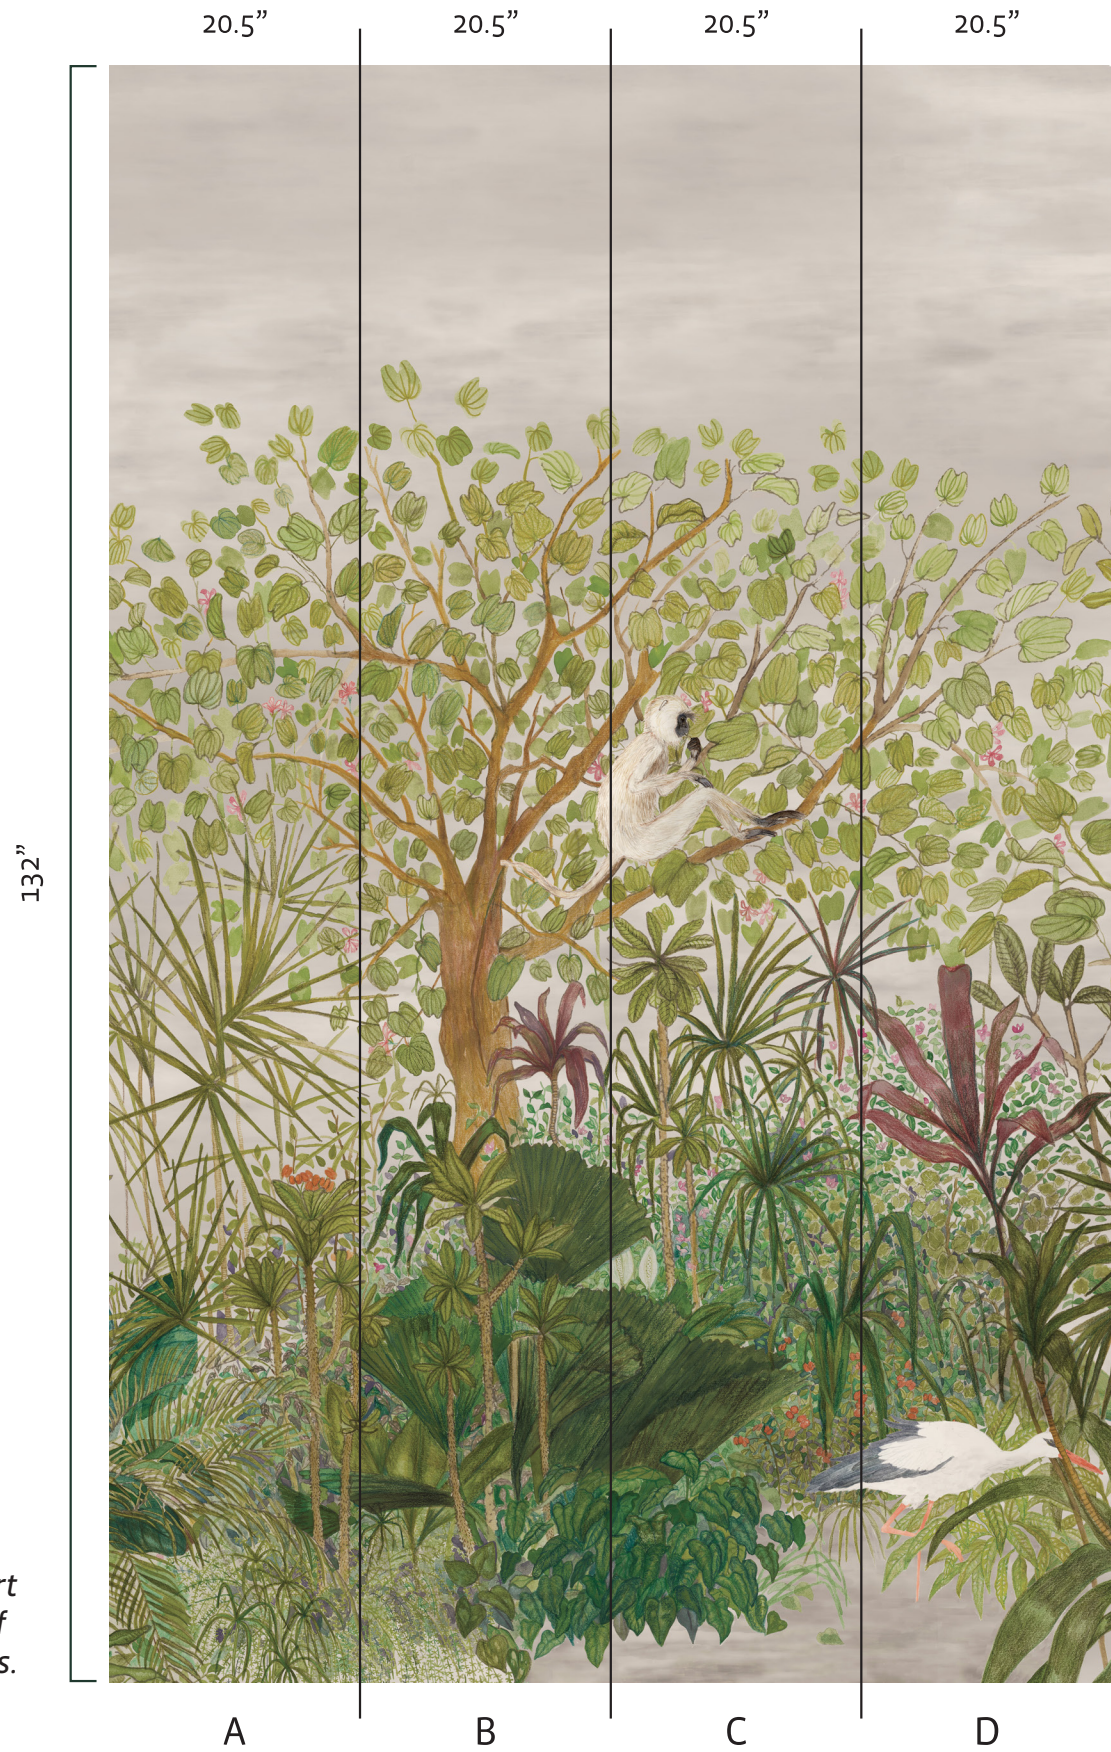

Part 05
W256L405N75

Part 03
W256L403N75