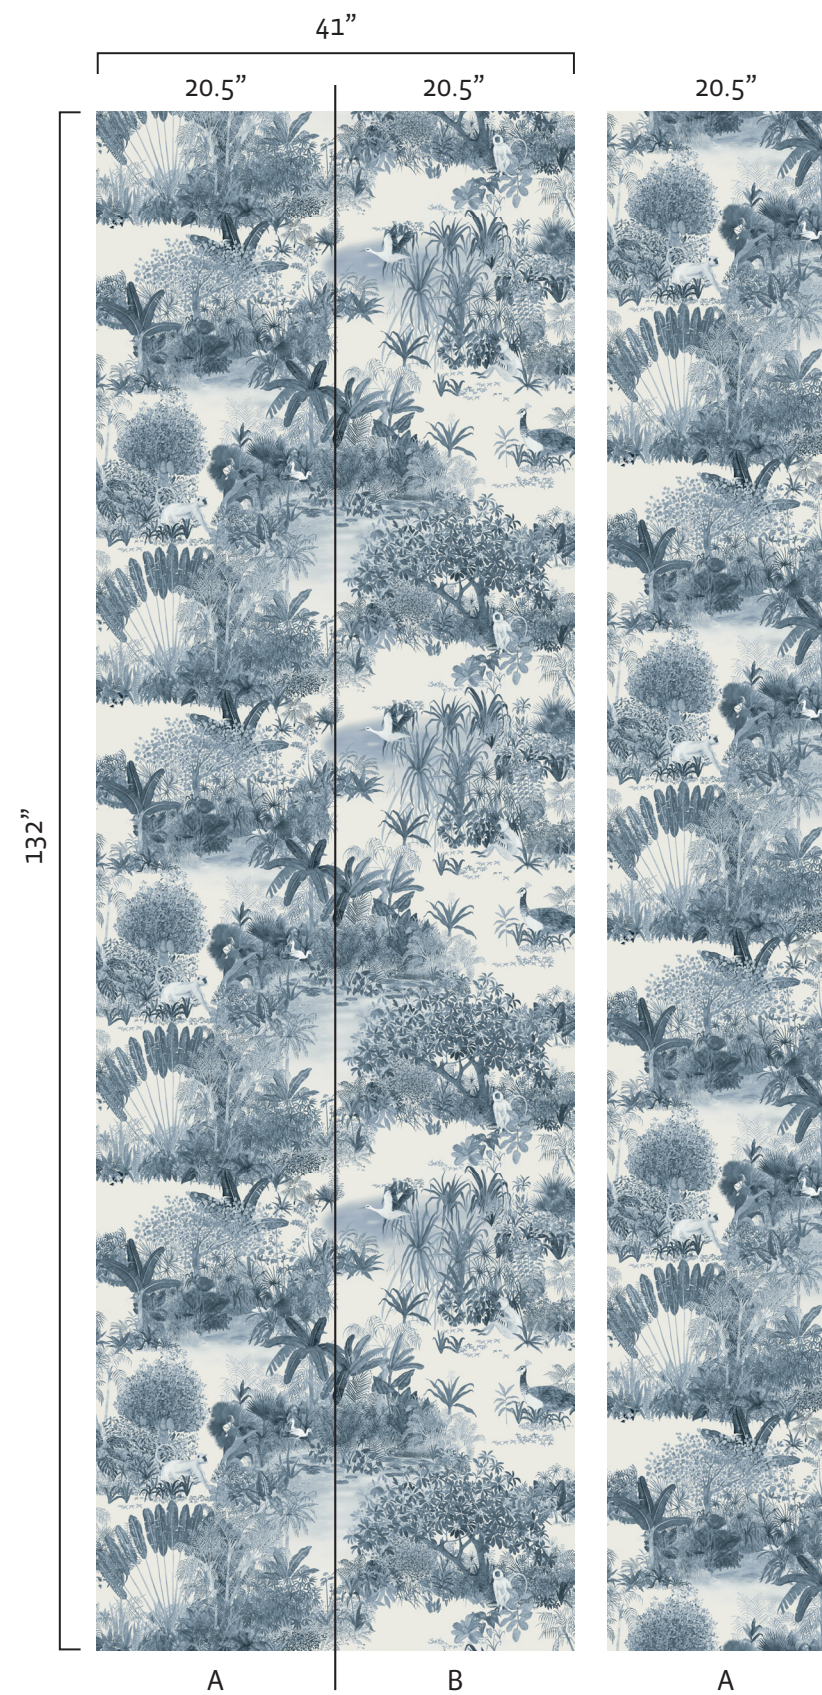

Mural Repeat

**05 — Summer Night
Night Grey | W256L422N75**

06 — Still World | Timeless Grey | W256L425N75

There is an evening hour, quiet and still, when nature imparts a sense of mystery. The long-leaved Areca palm, rendered in two-tones and ultra delicate lines, has a feel of wood block prints and secrets from another time.

Sepia Brown
W256L429N75

Blue Night
W256L430N75

o8 — All the Forest
Blue Night | W256L430N75

Mural Repeat

o8 — All the Forest
Blue Night | W256L430N75

09

Wild Garden

Like old friends, the trees of a tropical Indian forest come together in a lush and lively panoramic, flooding a space with new life. Their unique personality, and the immersive ambience of forest life surrounds us with timeless beauty.

Wild Garden spans over approximately 90 feet as a non repeating, customizable design that can be refitted to site-specific contexts.

Wild Garden

Panorama

Part 01
W256L401N75

*Note : each part
is composed of
sets of 4 panels.*