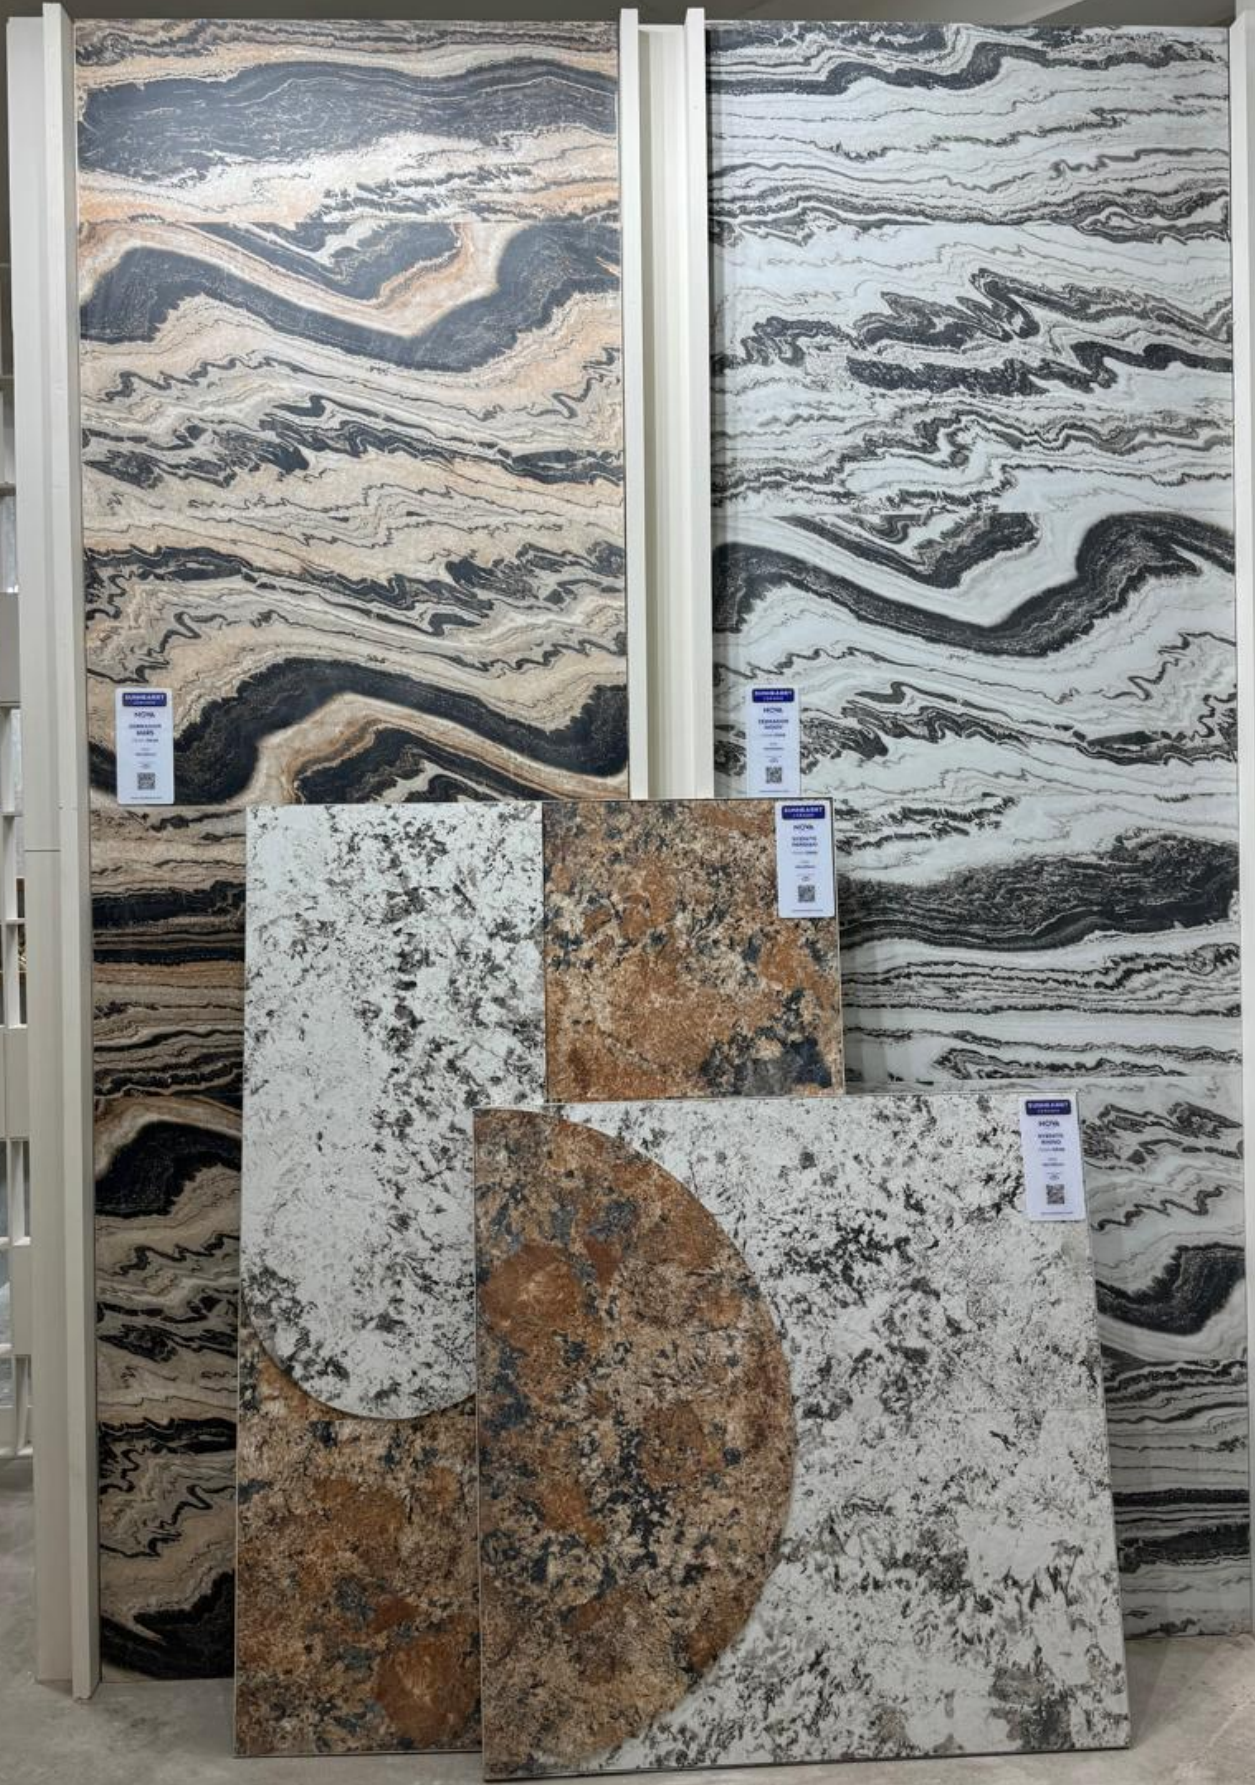

СЕРИЯ
MCM
MCM
MCM
MCM

СЕРИЯ
MCM
MCM
MCM
MCM

СЕРИЯ
MCM
MCM
MCM
MCM

СЕРИЯ
MCM
MCM
MCM
MCM