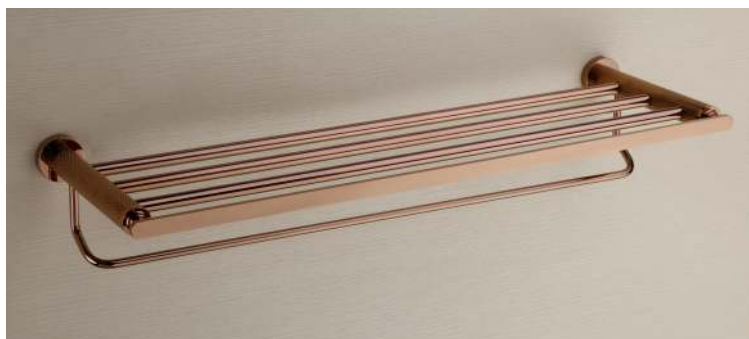

48500-12
Paper Holder without Lid (Napkin Ring)

MRP : ₹ 1360

48500-06
Glass Soap Dish Oval

MRP : ₹ 1478

SERIES
48500

Finish : Rose Gold PVD

48500-07 Shower Towel Rack - 24"
48500-07 Shower Towel Rack - 18"

MRP : ₹ 12089
MRP : ₹ 11867

48500-01
Napkin Ring

MRP : ₹ 2033

48500-05 Towel Rod - 24"
48500-05 Towel Rod - 18"

MRP : ₹ 4211
MRP : ₹ 3991

48500-02
Robe Hook

MRP : ₹ 1067

BATHROOM ACCESSORIES

48500-04
Soap Dish