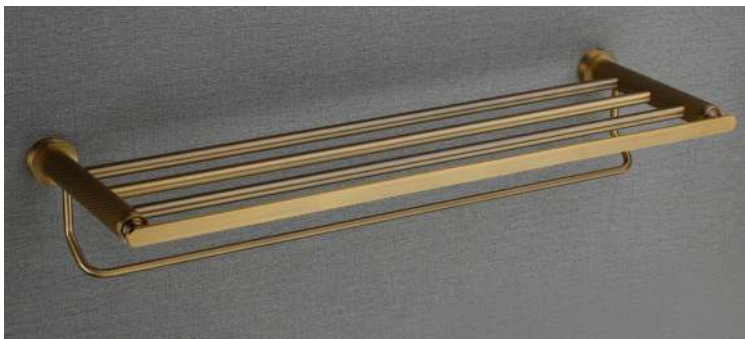

48500-11
Paper Holder with Lid

MRP : ₹ 1889

48500-09 BATH SET

MRP : ₹ 9777

SET OF 5 Pcs.
(Towel Rod 24, Napkin Ring, Tooth Brush Holder, Soap Dish, Robe Hook)

48500-12
Paper Holder without Lid (Napkin Ring)

MRP : ₹ 1489

48500-06
Glass Soap Dish Oval

MRP : ₹ 1667

SERIES

48500

Finish : Antique Brass

48500-07 Shower Towel Rack - 24"
48500-07 Shower Towel Rack - 18"

MRP : ₹ 9667
MRP : ₹ 9444