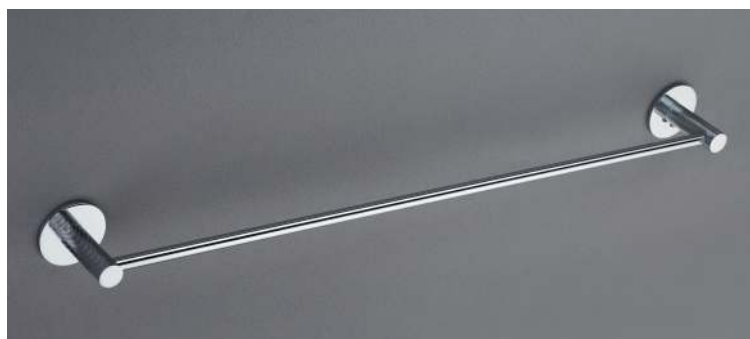

MRP : ₹ 1722

47500-09 BATH SET

MRP : ₹ 5089

SET OF 5 Pcs.
(Towel Rod 24, Napkin Ring, Tooth Brush Holder, Soap Dish, Robe Hook)

47500-13
Double Soap Dish

MRP : ₹ 1833

SERIES
46500
Finish : Chrome

46500-07 Shower Towel Rack - 24"
46500-07 Shower Towel Rack - 18"

MRP : ₹ 6200
MRP : ₹ 6067

46500-01
Napkin Ring

MRP : ₹ 1478

46500-05 Towel Rod - 24"
46500-05 Towel Rod - 18"

MRP : ₹ 1733
MRP : ₹ 1667

46500-02
Robe Hook

MRP : ₹ 656

BATHROOM
ACCESSORIES