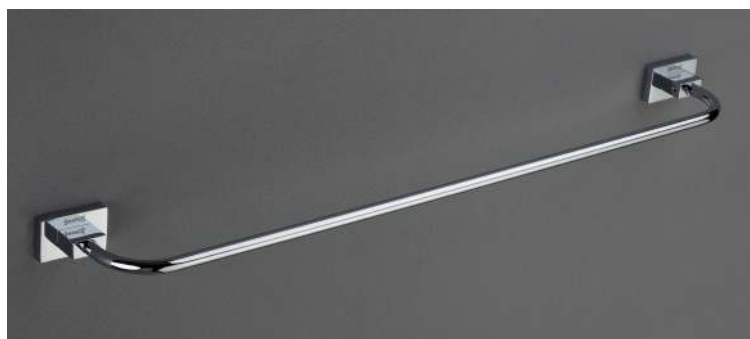

47500-05 Towel Rod - 24"
47500-05 Towel Rod - 18"

MRP : ₹ 1400
MRP : ₹ 1333