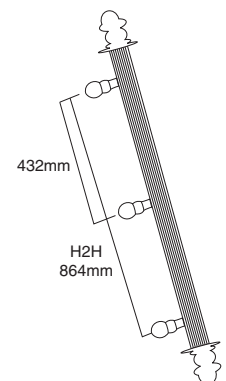

### 150MM BRASS FURNITURE HANDLE

SH-BFH-951

MATERIAL : PREMIUM BRASS

| SIZE  | FINISH        | MRP(per PC) | PU        |
|-------|---------------|-------------|-----------|
| 150MM | MAB           | 1600/-      | 5 PCS/BOX |
| 150MM | MATT GOLD     | 1600/-      | 5 PCS/BOX |
| 150MM | MATT BLACK    | 1600/-      | 5 PCS/BOX |
| 150MM | PVD ROSE GOLD | 1850/-      | 5 PCS/BOX |

### 450MM BRASS FURNITURE HANDLE

SH-BFH-951

MATERIAL : PREMIUM BRASS

| SIZE  | FINISH        | MRP(per PC) | PU        |
|-------|---------------|-------------|-----------|
| 450MM | MAB           | 2650/-      | 3 PCS/BOX |
| 450MM | MATT GOLD     | 2650/-      | 3 PCS/BOX |
| 450MM | MATT BLACK    | 2800/-      | 3 PCS/BOX |
| 450MM | PVD ROSE GOLD | 3500/-      | 3 PCS/BOX |

### 900MM BRASS FURNITURE HANDLE

SH-BFH-951

MATERIAL : PREMIUM BRASS

| SIZE  | FINISH        | MRP(per PC) | PU        |
|-------|---------------|-------------|-----------|
| 900MM | MAB           | 4750/-      | 3 PCS/BOX |
| 900MM | MATT GOLD     | 4750/-      | 3 PCS/BOX |
| 900MM | MATT BLACK    | 4900/-      | 3 PCS/BOX |
| 900MM | PVD ROSE GOLD | 6400/-      | 3 PCS/BOX |