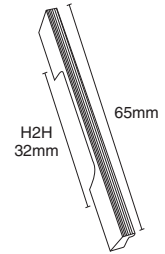

32MM ALUMINIUM FURNITURE HANDLE

SH-AFH-130

MATERIAL : ALUMINIUM

SIZE	FINISH	MRP(per PC)	PU
32MM	BRUSH ROSE GOLD	180/-	30 PCS/BOX
32MM	MATT GRAPHITE	180/-	30 PCS/BOX
32MM	GOLD AB BRUSH	180/-	30 PCS/BOX