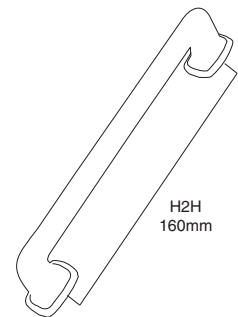

192MM FURNITURE HANDLE

SFH-A330

MATERIAL : ZINC

SIZE	FINISH	MRP(per PC)	PU
192MM	ANTIQUÉ BRASS	480/-	15 PCS/BOX
192MM	MATT BLACK	480/-	15 PCS/BOX
192MM	METALLIC GOLD	540/-	15 PCS/BOX