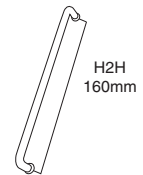

160MM ALUMINIUM FURNITURE HANDLE

SFH-SS-15

MATERIAL : SS

SIZE	FINISH	MRP(per PC)	PU
160MM	MATT BLACK	450/-	15 PCS/BOX
160MM	PVD METALLIC GOLD	650/-	15 PCS/BOX
160MM	PVD METALLIC ROSE GOLD	650/-	15 PCS/BOX