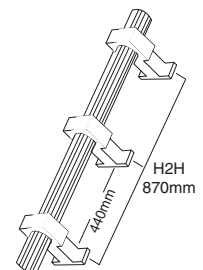

900MM BRASS FURNITURE HANDLE

SH-BFH-950

MATERIAL : PREMIUM BRASS

SIZE	FINISH	MRP(per PC)	PU
900MM	MAB	4790/-	2 PCS/BOX
900MM	MATT GOLD	4790/-	2 PCS/BOX
900MM	MATT BLACK	4950/-	2 PCS/BOX
900MM	PVD ROSE GOLD	6500/-	2 PCS/BOX