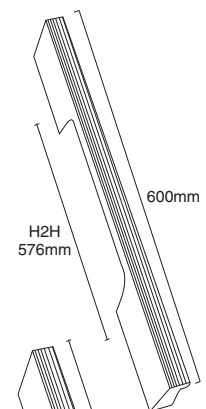

### 160MM ALUMINIUM FURNITURE HANDLE

SH-AFH-130

MATERIAL : ALUMINIUM

| SIZE  | FINISH          | MRP(per PC) | PU         |
|-------|-----------------|-------------|------------|
| 160MM | BRUSH ROSE GOLD | 390/-       | 15 PCS/BOX |
| 160MM | MATT GRAPHITE   | 390/-       | 15 PCS/BOX |
| 160MM | GOLD AB BRUSH   | 390/-       | 15 PCS/BOX |

### 288MM ALUMINIUM FURNITURE HANDLE

SH-AFH-130

MATERIAL : ALUMINIUM

| SIZE  | FINISH          | MRP(per PC) | PU         |
|-------|-----------------|-------------|------------|
| 288MM | BRUSH ROSE GOLD | 590/-       | 10 PCS/BOX |
| 288MM | MATT GRAPHITE   | 590/-       | 10 PCS/BOX |
| 288MM | GOLD AB BRUSH   | 590/-       | 10 PCS/BOX |

### 576MM ALUMINIUM FURNITURE HANDLE

SH-AFH-130

MATERIAL : ALUMINIUM

| SIZE  | FINISH          | MRP(per PC) | PU         |
|-------|-----------------|-------------|------------|
| 576MM | BRUSH ROSE GOLD | 1250/-      | 10 PCS/BOX |
| 576MM | MATT GRAPHITE   | 1250/-      | 10 PCS/BOX |
| 576MM | GOLD AB BRUSH   | 1250/-      | 10 PCS/BOX |

### 1152MM (L/R) ALUMINIUM FURNITURE HANDLE

SH-AFH-130

MATERIAL : ALUMINIUM

| SIZE         | FINISH          | MRP(per PC) | PU        |
|--------------|-----------------|-------------|-----------|
| 1152MM (L/R) | BRUSH ROSE GOLD | 2450/-      | 5 PCS/BOX |
| 1152MM (L/R) | MATT GRAPHITE   | 2450/-      | 5 PCS/BOX |
| 1152MM (L/R) | GOLD AB BRUSH   | 2450/-      | 5 PCS/BOX |