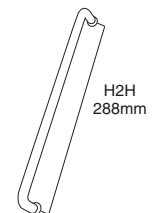

### 576MM ALUMINIUM FURNITURE HANDLE

SH-AFH-130

MATERIAL : ALUMINIUM

| SIZE  | FINISH          | MRP(per PC) | PU         |
|-------|-----------------|-------------|------------|
| 576MM | BRUSH ROSE GOLD | 1250/-      | 10 PCS/BOX |
| 576MM | MATT GRAPHITE   | 1250/-      | 10 PCS/BOX |
| 576MM | GOLD AB BRUSH   | 1250/-      | 10 PCS/BOX |

### 1152MM (L/R) ALUMINIUM FURNITURE HANDLE

SH-AFH-130

MATERIAL : ALUMINIUM

| SIZE         | FINISH          | MRP(per PC) | PU        |
|--------------|-----------------|-------------|-----------|
| 1152MM (L/R) | BRUSH ROSE GOLD | 2450/-      | 5 PCS/BOX |
| 1152MM (L/R) | MATT GRAPHITE   | 2450/-      | 5 PCS/BOX |
| 1152MM (L/R) | GOLD AB BRUSH   | 2450/-      | 5 PCS/BOX |

### 160MM ALUMINIUM FURNITURE HANDLE

SFH-SS-15

MATERIAL : SS

| SIZE  | FINISH                 | MRP(per PC) | PU         |
|-------|------------------------|-------------|------------|
| 160MM | MATT BLACK             | 450/-       | 15 PCS/BOX |
| 160MM | PVD METALLIC GOLD      | 650/-       | 15 PCS/BOX |
| 160MM | PVD METALLIC ROSE GOLD | 650/-       | 15 PCS/BOX |

### 288MM ALUMINIUM FURNITURE HANDLE

SFH-SS-15

MATERIAL : ALUMINIUM

| SIZE  | FINISH                 | MRP(per PC) | PU         |
|-------|------------------------|-------------|------------|
| 288MM | MATT BLACK             | 650/-       | 20 PCS/BOX |
| 288MM | PVD METALLIC GOLD      | 930/-       | 20 PCS/BOX |
| 288MM | PVD METALLIC ROSE GOLD | 930/-       | 20 PCS/BOX |