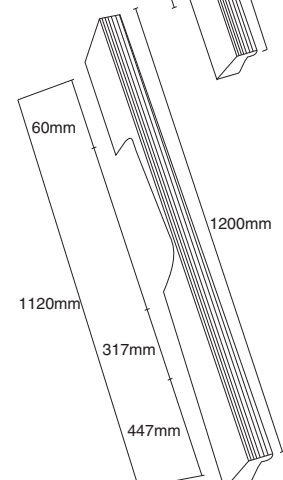

### 160MM ALUMINIUM FURNITURE HANDLE

SH-AFH-130

MATERIAL : ALUMINIUM

| SIZE  | FINISH          | MRP(per PC) | PU         |
|-------|-----------------|-------------|------------|
| 160MM | BRUSH ROSE GOLD | 390/-       | 15 PCS/BOX |
| 160MM | MATT GRAPHITE   | 390/-       | 15 PCS/BOX |
| 160MM | GOLD AB BRUSH   | 390/-       | 15 PCS/BOX |

### 288MM ALUMINIUM FURNITURE HANDLE

SH-AFH-130

MATERIAL : ALUMINIUM

| SIZE  | FINISH          | MRP(per PC) | PU         |
|-------|-----------------|-------------|------------|
| 288MM | BRUSH ROSE GOLD | 590/-       | 10 PCS/BOX |
| 288MM | MATT GRAPHITE   | 590/-       | 10 PCS/BOX |
| 288MM | GOLD AB BRUSH   | 590/-       | 10 PCS/BOX |

### 576MM ALUMINIUM FURNITURE HANDLE

SH-AFH-130

MATERIAL : ALUMINIUM

| SIZE  | FINISH          | MRP(per PC) | PU         |
|-------|-----------------|-------------|------------|
| 576MM | BRUSH ROSE GOLD | 1250/-      | 10 PCS/BOX |
| 576MM | MATT GRAPHITE   | 1250/-      | 10 PCS/BOX |
| 576MM | GOLD AB BRUSH   | 1250/-      | 10 PCS/BOX |

### 1152MM (L/R) ALUMINIUM FURNITURE HANDLE

SH-AFH-130

MATERIAL : ALUMINIUM

| SIZE         | FINISH          | MRP(per PC) | PU        |
|--------------|-----------------|-------------|-----------|
| 1152MM (L/R) | BRUSH ROSE GOLD | 2450/-      | 5 PCS/BOX |
| 1152MM (L/R) | MATT GRAPHITE   | 2450/-      | 5 PCS/BOX |
| 1152MM (L/R) | GOLD AB BRUSH   | 2450/-      | 5 PCS/BOX |