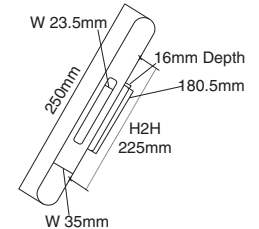

250MM CONCEALED HANDLE

SFH-SS-C16

MATERIAL : SS

SIZE	FINISH	MRP(per PC)	PU
250MM	MATT BLACK	1200/-	5 PCS/BOX
250MM	PVD MATT GOLD	1500/-	5 PCS/BOX
250MM	PVD ROSE GOLD	1500/-	5 PCS/BOX