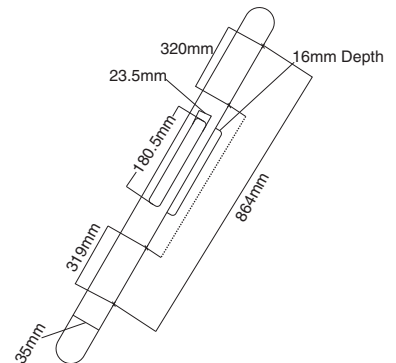

900MM CONCEALED HANDLE

SFH-SS-C16

MATERIAL : SS

SIZE	FINISH	MRP(per PC)	PU
900MM	MATT BLACK	3960/-	3 PCS/BOX
900MM	PVD MATT GOLD	5280/-	3 PCS/BOX
900MM	PVD ROSE GOLD	5280/-	3 PCS/BOX