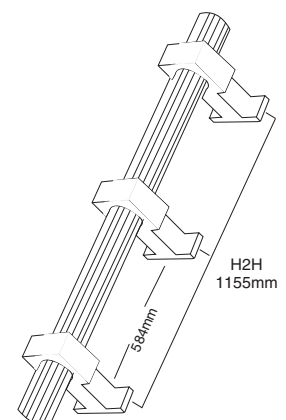

### 450MM BRASS FURNITURE HANDLE

SH-BFH-950

MATERIAL : PREMIUM BRASS

| SIZE  | FINISH        | MRP(per PC) | PU        |
|-------|---------------|-------------|-----------|
| 450MM | MAB           | 2650/-      | 2 PCS/BOX |
| 450MM | MATT GOLD     | 2650/-      | 2 PCS/BOX |
| 450MM | MATT BLACK    | 2700/-      | 2 PCS/BOX |
| 450MM | PVD ROSE GOLD | 3500/-      | 2 PCS/BOX |

### 900MM BRASS FURNITURE HANDLE

SH-BFH-950

MATERIAL : PREMIUM BRASS

| SIZE  | FINISH        | MRP(per PC) | PU        |
|-------|---------------|-------------|-----------|
| 900MM | MAB           | 4790/-      | 2 PCS/BOX |
| 900MM | MATT GOLD     | 4790/-      | 2 PCS/BOX |
| 900MM | MATT BLACK    | 4950/-      | 2 PCS/BOX |
| 900MM | PVD ROSE GOLD | 6500/-      | 2 PCS/BOX |

### 1200MM BRASS FURNITURE HANDLE

SH-BFH-950

MATERIAL : PREMIUM BRASS

| SIZE   | FINISH        | MRP(per PC) | PU        |
|--------|---------------|-------------|-----------|
| 1200MM | MAB           | 6900/-      | 2 PCS/BOX |
| 1200MM | MATT GOLD     | 6900/-      | 2 PCS/BOX |
| 1200MM | MATT BLACK    | 7200/-      | 2 PCS/BOX |
| 1200MM | PVD ROSE GOLD | 9000/-      | 2 PCS/BOX |