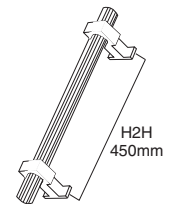

450MM BRASS FURNITURE HANDLE

SH-BFH-950

MATERIAL : PREMIUM BRASS

SIZE	FINISH	MRP(per PC)	PU
450MM	MAB	2650/-	2 PCS/BOX
450MM	MATT GOLD	2650/-	2 PCS/BOX
450MM	MATT BLACK	2700/-	2 PCS/BOX
450MM	PVD ROSE GOLD	3500/-	2 PCS/BOX