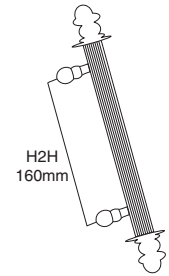

150MM BRASS FURNITURE HANDLE

SH-BFH-951

MATERIAL : PREMIUM BRASS

SIZE	FINISH	MRP(per PC)	PU
150MM	MAB	1600/-	5 PCS/BOX
150MM	MATT GOLD	1600/-	5 PCS/BOX
150MM	MATT BLACK	1600/-	5 PCS/BOX
150MM	PVD ROSE GOLD	1850/-	5 PCS/BOX