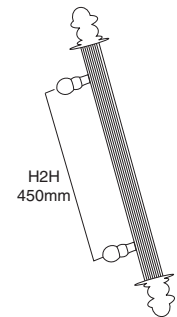

450MM BRASS FURNITURE HANDLE

SH-BFH-951

MATERIAL : PREMIUM BRASS

SIZE	FINISH	MRP(per PC)	PU
450MM	MAB	2650/-	3 PCS/BOX
450MM	MATT GOLD	2650/-	3 PCS/BOX
450MM	MATT BLACK	2800/-	3 PCS/BOX
450MM	PVD ROSE GOLD	3500/-	3 PCS/BOX