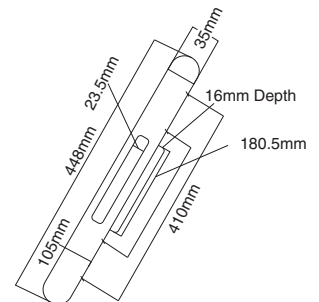

450MM CONCEALED HANDLE

SFH-SS-C16

MATERIAL : SS

SIZE	FINISH	MRP(per PC)	PU
450MM	MATT BLACK	1990/-	5 PCS/BOX
450MM	PVD MATT GOLD	2600/-	5 PCS/BOX
450MM	PVD ROSE GOLD	2600/-	5 PCS/BOX