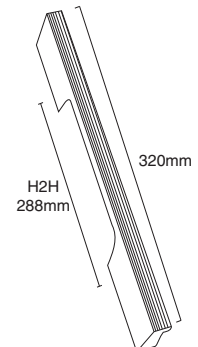

### 32MM ALUMINIUM FURNITURE HANDLE

SH-AFH-130

MATERIAL : ALUMINIUM

| SIZE | FINISH          | MRP(per PC) | PU         |
|------|-----------------|-------------|------------|
| 32MM | BRUSH ROSE GOLD | 180/-       | 30 PCS/BOX |
| 32MM | MATT GRAPHITE   | 180/-       | 30 PCS/BOX |
| 32MM | GOLD AB BRUSH   | 180/-       | 30 PCS/BOX |

### 160MM ALUMINIUM FURNITURE HANDLE

SH-AFH-130

MATERIAL : ALUMINIUM

| SIZE  | FINISH          | MRP(per PC) | PU         |
|-------|-----------------|-------------|------------|
| 160MM | BRUSH ROSE GOLD | 390/-       | 15 PCS/BOX |
| 160MM | MATT GRAPHITE   | 390/-       | 15 PCS/BOX |
| 160MM | GOLD AB BRUSH   | 390/-       | 15 PCS/BOX |

### 288MM ALUMINIUM FURNITURE HANDLE

SH-AFH-130

MATERIAL : ALUMINIUM

| SIZE  | FINISH          | MRP(per PC) | PU         |
|-------|-----------------|-------------|------------|
| 288MM | BRUSH ROSE GOLD | 590/-       | 10 PCS/BOX |
| 288MM | MATT GRAPHITE   | 590/-       | 10 PCS/BOX |
| 288MM | GOLD AB BRUSH   | 590/-       | 10 PCS/BOX |

### 576MM ALUMINIUM FURNITURE HANDLE

SH-AFH-130

MATERIAL : ALUMINIUM

| SIZE  | FINISH          | MRP(per PC) | PU         |
|-------|-----------------|-------------|------------|
| 576MM | BRUSH ROSE GOLD | 1250/-      | 10 PCS/BOX |
| 576MM | MATT GRAPHITE   | 1250/-      | 10 PCS/BOX |
| 576MM | GOLD AB BRUSH   | 1250/-      | 10 PCS/BOX |