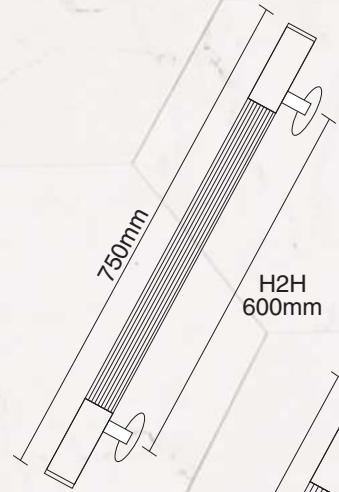

BRASS PULL HANDLE
SF-BPH-M10

MATERIAL : PREMIUM BRASS

SIZE	FINISH	MRP (per PC)	PU
750MM	MAB / MATT GOLD	9000/-	PC
1200MM	MAB / MATT GOLD	16000/-	PC