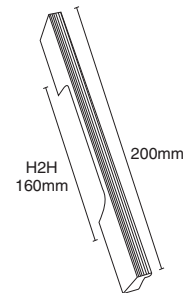

### 32MM ALUMINIUM FURNITURE HANDLE

SH-AFH-130

MATERIAL : ALUMINIUM

| SIZE | FINISH          | MRP(per PC) | PU         |
|------|-----------------|-------------|------------|
| 32MM | BRUSH ROSE GOLD | 180/-       | 30 PCS/BOX |
| 32MM | MATT GRAPHITE   | 180/-       | 30 PCS/BOX |
| 32MM | GOLD AB BRUSH   | 180/-       | 30 PCS/BOX |

### 160MM ALUMINIUM FURNITURE HANDLE

SH-AFH-130

MATERIAL : ALUMINIUM

| SIZE  | FINISH          | MRP(per PC) | PU         |
|-------|-----------------|-------------|------------|
| 160MM | BRUSH ROSE GOLD | 390/-       | 15 PCS/BOX |
| 160MM | MATT GRAPHITE   | 390/-       | 15 PCS/BOX |
| 160MM | GOLD AB BRUSH   | 390/-       | 15 PCS/BOX |

### 288MM ALUMINIUM FURNITURE HANDLE

SH-AFH-130

MATERIAL : ALUMINIUM

| SIZE  | FINISH          | MRP(per PC) | PU         |
|-------|-----------------|-------------|------------|
| 288MM | BRUSH ROSE GOLD | 590/-       | 10 PCS/BOX |
| 288MM | MATT GRAPHITE   | 590/-       | 10 PCS/BOX |
| 288MM | GOLD AB BRUSH   | 590/-       | 10 PCS/BOX |