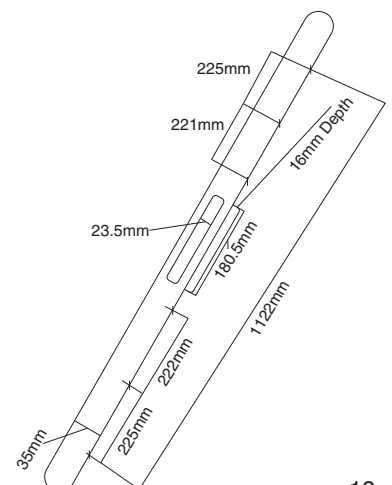

1200MM CONCEALED HANDLE

SFH-SS-C16

MATERIAL : SS

SIZE	FINISH	MRP(per PC)	PU
1200MM	MATT BLACK	4950/-	3 PCS/BOX
1200MM	PVD MATT GOLD	6900/-	3 PCS/BOX
1200MM	PVD ROSE GOLD	6900/-	3 PCS/BOX