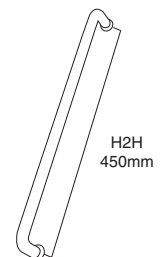

### 576MM ALUMINIUM FURNITURE HANDLE

SH-AFH-130

MATERIAL : ALUMINIUM

| SIZE  | FINISH          | MRP(per PC) | PU         |
|-------|-----------------|-------------|------------|
| 576MM | BRUSH ROSE GOLD | 1250/-      | 10 PCS/BOX |
| 576MM | MATT GRAPHITE   | 1250/-      | 10 PCS/BOX |
| 576MM | GOLD AB BRUSH   | 1250/-      | 10 PCS/BOX |

### 1152MM (L/R) ALUMINIUM FURNITURE HANDLE

SH-AFH-130

MATERIAL : ALUMINIUM

| SIZE         | FINISH          | MRP(per PC) | PU        |
|--------------|-----------------|-------------|-----------|
| 1152MM (L/R) | BRUSH ROSE GOLD | 2450/-      | 5 PCS/BOX |
| 1152MM (L/R) | MATT GRAPHITE   | 2450/-      | 5 PCS/BOX |
| 1152MM (L/R) | GOLD AB BRUSH   | 2450/-      | 5 PCS/BOX |

### 288MM ALUMINIUM FURNITURE HANDLE

SFH-SS-15

MATERIAL : ALUMINIUM

| SIZE  | FINISH                 | MRP(per PC) | PU         |
|-------|------------------------|-------------|------------|
| 288MM | MATT BLACK             | 650/-       | 20 PCS/BOX |
| 288MM | PVD METALLIC GOLD      | 930/-       | 20 PCS/BOX |
| 288MM | PVD METALLIC ROSE GOLD | 930/-       | 20 PCS/BOX |

### 450MM ALUMINIUM FURNITURE HANDLE

SFH-SS-15

MATERIAL : ALUMINIUM

| SIZE  | FINISH                 | MRP(per PC) | PU         |
|-------|------------------------|-------------|------------|
| 450MM | MATT BLACK             | 980/-       | 10 PCS/BOX |
| 450MM | PVD METALLIC GOLD      | 1380/-      | 10 PCS/BOX |
| 450MM | PVD METALLIC ROSE GOLD | 1380/-      | 10 PCS/BOX |