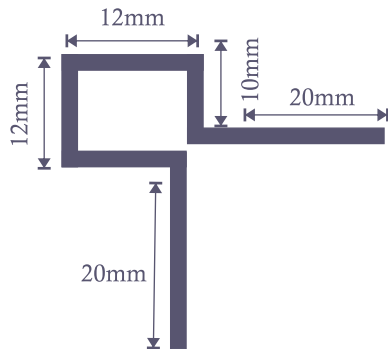

SIZE (mm)	FINISH
EDGE OUT PROFILE	POLISHED GOLD
	POLISHED ROSE GOLD

SIZE (mm)	FINISH
EDGE OUT PROFILE	POLISHED GOLD
	POLISHED ROSE GOLD
	BRUSH GOLD
	BRUSH ROSE GOLD