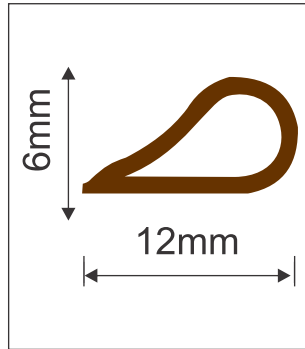

Round Silicon Gap Seal to be installed with a fine groove in wood. Available in roll of 50 meter each

SF-GAP-02B

SF-GAP-02C

SF-GAP-03 - 5.5 mm ₹ 6,200

Round Silicon Gap Seal to be installed with a self adhesive on wood. Available in roll of 50 mtr each