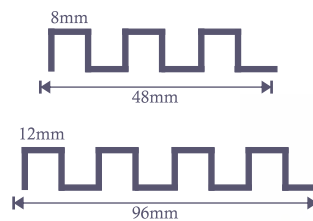

ZIGZAG Inlay Profile

SIZE (mm)	FINISH
8mmx0.8mm 48mm	POLISHED GOLD
	POLISHED ROSE GOLD
	BRUSH GOLD
	BRUSH ROSE GOLD
12mmx0.8mm 96mm	POLISHED GOLD
	POLISHED ROSE GOLD
	BRUSH GOLD
	BRUSH ROSE GOLD