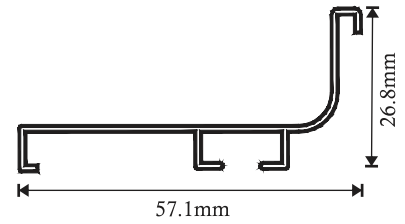

SF-ASP-J60

Length 3mtr

FINISH	MRP
SS BRUSH	1400
DARK BRUSH GOLD	1500
MATT ROSE GOLD	1500

FINISH	MRP
MATT GOLD	1500
MATT BLACK	1500
ROSE GOLD	1600