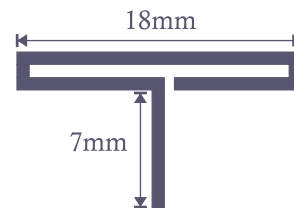

SS INLAY PROFILE

SIZE (mm)	FINISH
6mm	POLISHED GOLD
	POLISHED ROSE GOLD
	BRUSH GOLD
	BRUSH ROSE GOLD
	POLISHED BLACK / MATT BLACK
	MATT SS
	POLISHED SS
	MATT ANTIQUE BRASS
9mm	POLISHED GOLD
	POLISHED ROSE GOLD
	BRUSH GOLD
	BRUSH ROSE GOLD
	POLISHED BLACK / MATT BLACK
	MATT SS
	POLISHED SS
	MATT ANTIQUE BRASS
12mm	POLISHED GOLD
	POLISHED ROSE GOLD
	BRUSH GOLD
	BRUSH ROSE GOLD
	POLISHED BLACK / MATT BLACK
	MATT SS
	POLISHED SS
	MATT ANTIQUE BRASS
18mm	POLISHED GOLD
	POLISHED ROSE GOLD
	BRUSH GOLD
	BRUSH ROSE GOLD
	POLISHED BLACK / MATT BLACK
	MATT SS
	POLISHED SS
	MATT ANTIQUE BRASS
25mm	POLISHED GOLD
	POLISHED ROSE GOLD
	BRUSH GOLD
	BRUSH ROSE GOLD
	POLISHED BLACK / MATT BLACK
	MATT SS
	POLISHED SS
	MATT ANTIQUE BRASS

- PVD
- 3000mm
- SS304
- 0.6mm Thickness

***(Please contact sales person for prices)