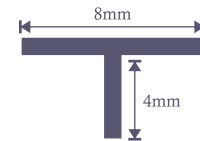

SOLID T INLAY PROFILE

SIZE	FINISH
6mm	POLISHED GOLD
	POLISHED ROSE GOLD
	BRUSH GOLD
	BRUSH ROSE GOLD
	POLISHED SS
	MATT ANTIQUE BRASS
8mm	POLISHED GOLD
	POLISHED ROSE GOLD
	BRUSH GOLD
	BRUSH ROSE GOLD
	POLISHED SS
	MATT ANTIQUE BRASS
12mm	POLISHED GOLD
	POLISHED ROSE GOLD
	BRUSH GOLD
	BRUSH ROSE GOLD
	POLISHED SS
	MATT ANTIQUE BRASS
SOLID ROD 5X3 3mtr	POLISHED GOLD
	POLISHED ROSE GOLD
	BRUSH GOLD
SOLID ROD 5X3 1mtr	POLISHED GOLD
	POLISHED ROSE GOLD
	BRUSH GOLD
SOLID ROD 5X5 3mtr	POLISHED GOLD
	POLISHED ROSE GOLD
	BRUSH GOLD
SOLID ROD 5X5 1mtr	POLISHED GOLD
	POLISHED ROSE GOLD
	BRUSH GOLD