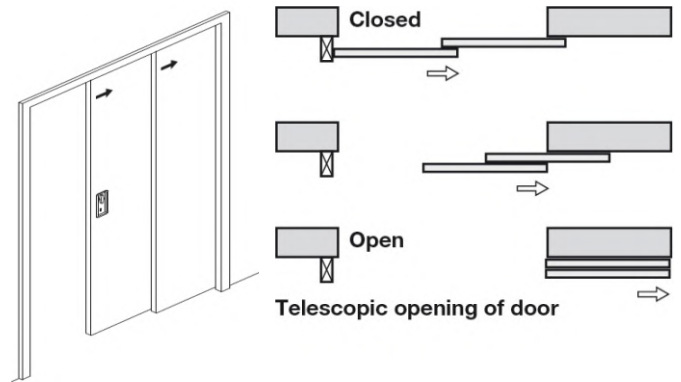

TELESCOPIC SLIDING FITTING

Floor Guide Metal (1 Pcs)

Four Wheel Trolley (4 Pcs)

Door Stop (2 pcs)

Floor Guide, Plastic (1 Pcs)

Toothed Belt

Driver (1 pc)

Guide Pulley Wheel (2 Pcs)

Tooth Belt Fixing Device (1 Pc)

SF-TLSL-01W ₹ 21,300

Telescopic Door Sliding System

Complete Kit for 2 Doors

Max. Door Weight Upto 80Kg per door

*Please select suitable tracks as per size required (SF-WDSL-TR, Page 43)

SF-TLSL-02W ₹ 27,500

Telescopic Door Sliding System

Complete Kit for 3 Doors

Max. Door Weight Upto 80Kg per door

Telescopic Sliding (Wooden Door)

Safex telescopic sliding is the elegant, space saving roller guided sliding system for extensive and spacious passages. This happens almost silently thanks to precision ball bearings and the toothed belt connection.

Telescopic Sliding Doors are space saving technology, suitable where there is less back run space / less door parking space to open the door.

Ideal for very large/extra large opening. Partial opening can also be easily achieved

Perfectly noiseless and smooth sliding arrangement

Suitable for 2-leaf systems of up to 80 kg per leaf, per leaf width between at least 475 mm to 1200 mm.