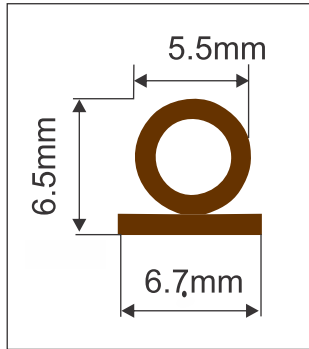

SF-GAP-03 - 5.5 mm ₹ 6,200

Round Silicon Gap Seal to be installed with a self adhesive on wood. Available in roll of 50 mtr each