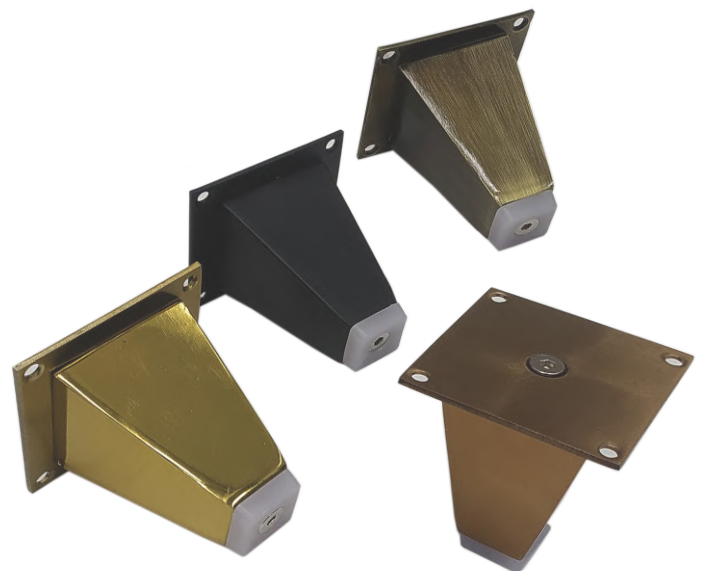

SS-LG-399

SIZE (Inch)	FINISH	MRP	PU
3 Inch	GOLD	440	12 pcs/Box
	ROSE GOLD	440	
	MATT BLACK	440	
	ANTIQUÉ BRASS	440	
4 Inch	GOLD	530	12 pcs/Box
	ROSE GOLD	530	
	MATT BLACK	530	
	ANTIQUÉ BRASS	530