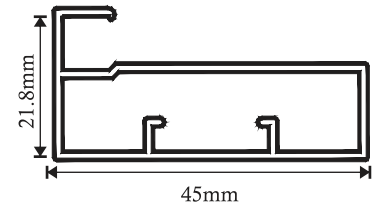

SF-ASP-S45

Length 3mtr

FINISH	MRP	FINISH	MRP
SILVER	1500	MATT GREEN BRONZE	1950
SS BRUSH	1700	MATT BLACK	1700
DARK BRUSH GOLD	1850	ROSE GOLD	1950
MATT ROSE GOLD	1950