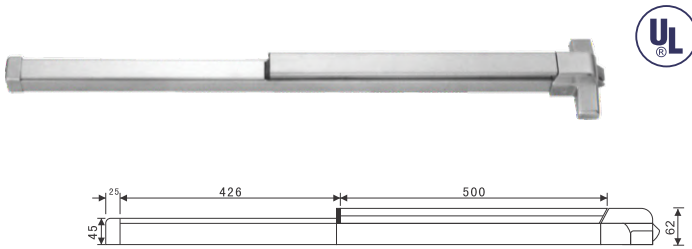

SX-PED-02 ₹ 8,600

Push Panic Bar
Finish: Silver Powder Coated

- Certified by UI305, ANSI
- UL Listed
- Non Handed
- Material- Steel
- Door Width - 650-1000mm
- Door Thickness- 50mm