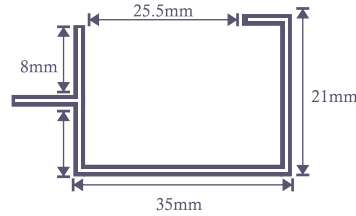

● PVD    ● SS304    ● 3000mm    ● 0.6mm Thickness

**G-Handle**

| SIZE (mm)             | FINISH             |
|-----------------------|--------------------|
| 35mm x 20mm<br>2440mm | POLISHED GOLD      |
|                       | POLISHED ROSE GOLD |
|                       | BRUSH GOLD         |
|                       | BRUSH ROSE GOLD    |