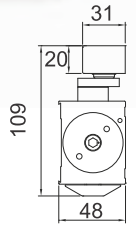

**Including PVC Cover**

- Adjustable Power Size 3-6 speed
- Rack & Pinion Technology
- Suitable for exterior/interior doors
- UL Listed, ANSI Certified aesthetic looks
- Max. Door Width upto 1250mm.
- Adjustable Closing/Latching speed
- Thermo Constant Valve
- Standard Arm with hold open
- Available with cover for aesthetic looks
- Max. Door Wt –