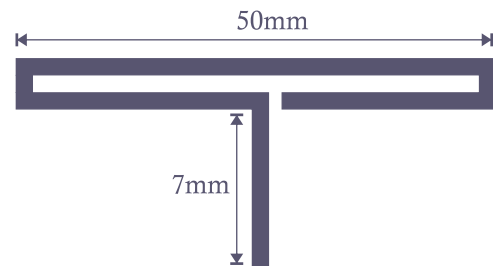

T Inlay Profile

● 3000mm

● 0.6mm Thickness

● PVD

● SS304

SIZE (mm)	FINISH
35mm	POLISHED GOLD
	POLISHED ROSE GOLD
	BRUSH GOLD
	BRUSH ROSE GOLD
	POLISHED BLACK
	MATT SS
	POLISHED SS
	MATT ANTIQUE BRASS
50mm	POLISHED GOLD
	POLISHED ROSE GOLD
	BRUSH GOLD
	BRUSH ROSE GOLD
	POLISHED BLACK
	MATT SS
	POLISHED SS
	MATT ANTIQUE BRASS

U INLAY PROFILE

SIZE (mm)	FINISH
3mm	POLISHED GOLD
	POLISHED ROSE GOLD
	BRUSH GOLD
	BRUSH ROSE GOLD
	POLISHED BLACK
6mm	POLISHED GOLD
	POLISHED ROSE GOLD
	BRUSH GOLD
	BRUSH ROSE GOLD
	POLISHED BLACK
10mm	MATT ANTIQUE BRASS
	POLISHED GOLD
	POLISHED ROSE GOLD
	BRUSH GOLD
	BRUSH ROSE GOLD
	POLISHED BLACK
	POLISHED SS
MATT SSS	
MATT ANTIQUE BRASS