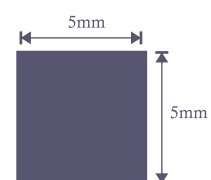

SOLID T INLAY PROFILE

SIZE	FINISH
6mm	POLISHED GOLD
	POLISHED ROSE GOLD
	BRUSH GOLD
	BRUSH ROSE GOLD
	POLISHED SS
	MATT ANTIQUE BRASS
8mm	POLISHED GOLD
	POLISHED ROSE GOLD
	BRUSH GOLD
	BRUSH ROSE GOLD
	POLISHED SS
	MATT ANTIQUE BRASS
12mm	POLISHED GOLD
	POLISHED ROSE GOLD
	BRUSH GOLD
	BRUSH ROSE GOLD
	POLISHED SS
	MATT ANTIQUE BRASS
SOLID ROD 5X3 3mtr	POLISHED GOLD
	POLISHED ROSE GOLD
	BRUSH GOLD
SOLID ROD 5X3 1mtr	POLISHED GOLD
	POLISHED ROSE GOLD
	BRUSH GOLD
SOLID ROD 5X5 3mtr	POLISHED GOLD
	POLISHED ROSE GOLD
	BRUSH GOLD
SOLID ROD 5X5 1mtr	POLISHED GOLD
	POLISHED ROSE GOLD
	BRUSH GOLD