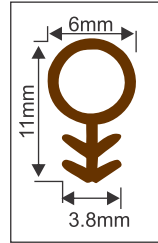

SF-GAP-02B - 6 mm ₹ 6,200

SF-GAP-02C - 8 mm ₹ 6,400

Round Silicon Gap Seal to be installed with a fine groove in wood. Available in roll of 50 meter each

SF-GAP-02B