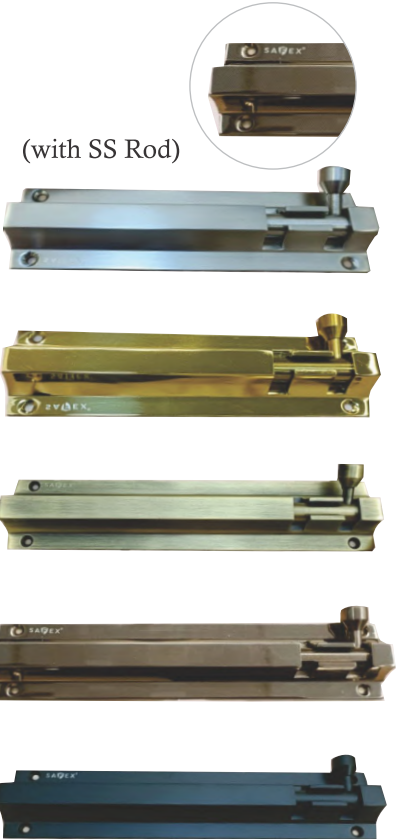

SF-TB-L01

Aluminium Tower Bolt

SIZE (Inch)	FINISH	MRP	PU
6 Inch	SATIN	380	12pcs/ Box
8 Inch		510	
12 Inch		780	
18 Inch		1100	
24 Inch		1500	
6 Inch	MATT BLACK	400	12pcs/ Box
8 Inch		530	
12 Inch		800	
18 Inch		1150	
24 Inch		1550	
6 Inch	GOLD	450	12pcs/ Box
8 Inch		600	
12 Inch		900	
18 Inch		1350	
24 Inch		1780