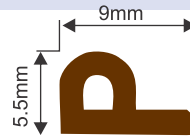

## EPDM SEALS (SELF ADHESIVE SEALS)

SX-E-Seal-6 mtr

₹ 480

SX-D-Seal-6 mtr

₹ 480

SX-P-Seal-6 mtr

₹ 480

Brown