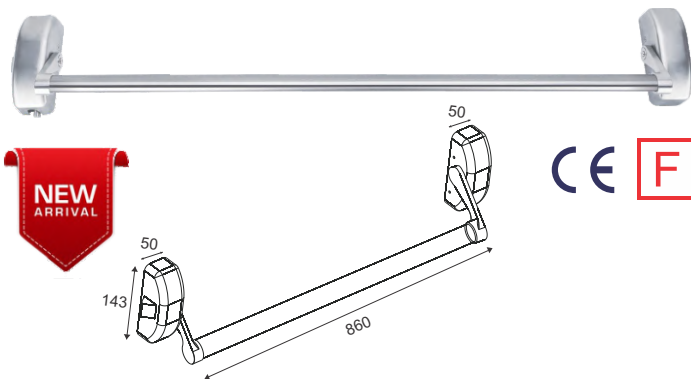

SX-PED-07	₹ 8,600

Panic Bar (Bar Type) Left / Right

Material : Steel Lacquered, Finish: SS Matt (Bar) / Sliver

- Pullman Latch & Lateral Latch Design
- Modular Design
- Suitability for use on Fire / Smoke Door-B
- CE Marked, Fire Rated
- EN 1125 & EN 1634 approved
- Non Handed
- Door Width upto 1200mm
- Door Thickness- 50mm