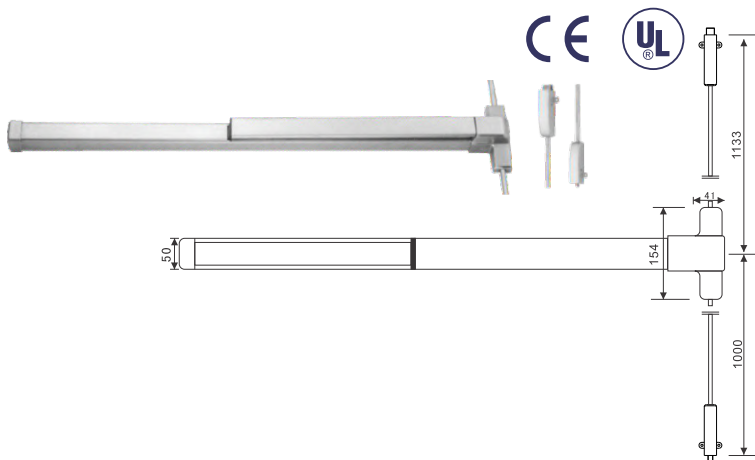

SX-PED-03A ₹ 13,300 with 900 mm Rod
SX-PED-03B ₹ 14,900 with 1300 mm Rod

Push Panic Bar For **Double Door Locking system**
Finish: Silver Powder Coated

- Certified by UL305,ANSI
- UL Listed
- Non Handed
- Material: Steel Lacquered
- Door Width - 650-1000mm
- Door Thickness- 50mm