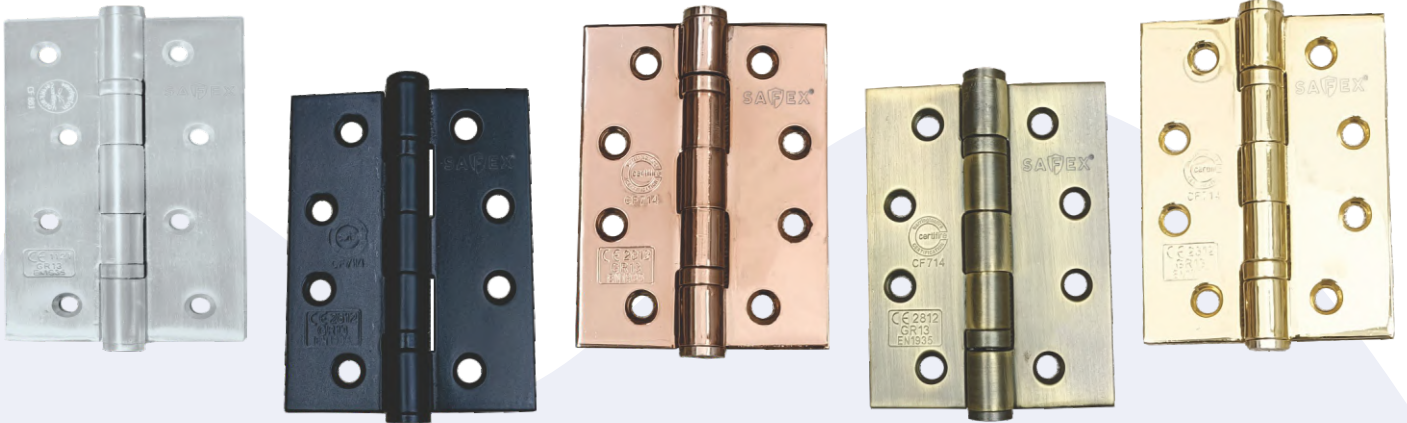

Closetool Handrail

SF-ABGB-09 ₹ 6,490

Retractable Hanging Seat  
for use in Shower area (330x315mm)

SF-ABGB-10 ₹ 9,240

Burmese teak wood shower retractable seat.  
SS-304 frame  
380x340mm

**BALL BEARING HINGES**