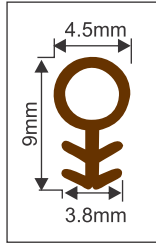

SF-GAP-02A

SF-GAP-02A - 4.5mm ₹ 6,000