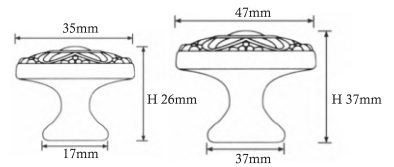

SIZE	FINISH	MRP	PU
BIG	ANT / POV	1320	10pc/Box
SMALL	ANT / POV	560	

G-003

SIZE	FINISH	MRP	PU
BIG	ANT / POV	1150	10pc/Box
SMALL	ANT / POV	560	

G-007

SIZE	FINISH	MRP	PU
BIG	ANT / POV	1560	10pc/Box
SMALL	ANT / POV	560