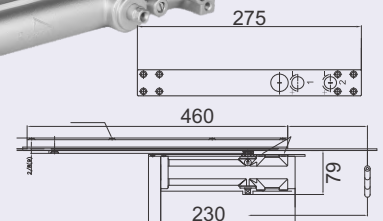

SF-CDC-01B ₹ 4,400

- Fixed size -EN 3
- Max. Door Width upto 1000mm
- Max. Door Wt – 80Kg or more
- Max. Door Width upto 1000mm
- Door thickness – 40mm or more