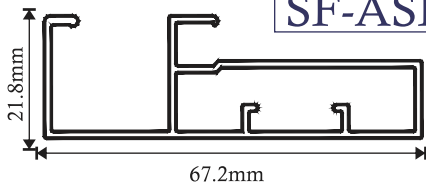

SF-ASP-C45