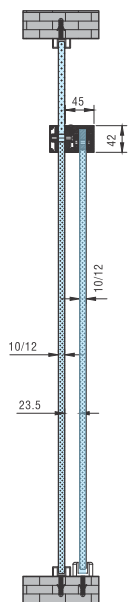

SF-INSL-01G ₹ 27,500

Invisible Sliding System (Glass Mounted)
Complete Set for 1 Door with 2.5 Mtr Track

Roller SF-INSL-01A	Door Stopper SF-INSL-01B	EndCap Left SF-INSL-01C
EndCap Right SF-INSL-01D	Floor Guide SF-INSL-01E	Back Cover End SF-INSL-01F
Fixing Plate SF-INSL-01G	Top Track (2.5 Mtr) SF-INSL-01H	Back Cover (2.5 Mtr) SF-INSL-01I