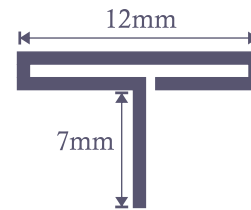

SS INLAY PROFILE

SIZE (mm)	FINISH
6mm	POLISHED GOLD
	POLISHED ROSE GOLD
	BRUSH GOLD
	BRUSH ROSE GOLD
	POLISHED BLACK / MATT BLACK
	MATT SS
	POLISHED SS
	MATT ANTIQUE BRASS
9mm	POLISHED GOLD
	POLISHED ROSE GOLD
	BRUSH GOLD
	BRUSH ROSE GOLD
	POLISHED BLACK / MATT BLACK
	MATT SS
	POLISHED SS
	MATT ANTIQUE BRASS
12mm	POLISHED GOLD
	POLISHED ROSE GOLD
	BRUSH GOLD
	BRUSH ROSE GOLD
	POLISHED BLACK / MATT BLACK
	MATT SS
	POLISHED SS
	MATT ANTIQUE BRASS
18mm	POLISHED GOLD
	POLISHED ROSE GOLD
	BRUSH GOLD
	BRUSH ROSE GOLD
	POLISHED BLACK / MATT BLACK
	MATT SS
	POLISHED SS
	MATT ANTIQUE BRASS
25mm	POLISHED GOLD
	POLISHED ROSE GOLD
	BRUSH GOLD
	BRUSH ROSE GOLD
	POLISHED BLACK / MATT BLACK
	MATT SS
	POLISHED SS
	MATT ANTIQUE BRASS

- PVD
- 3000mm
- SS304
- 0.6mm Thickness

***(Please contact sales person for prices)