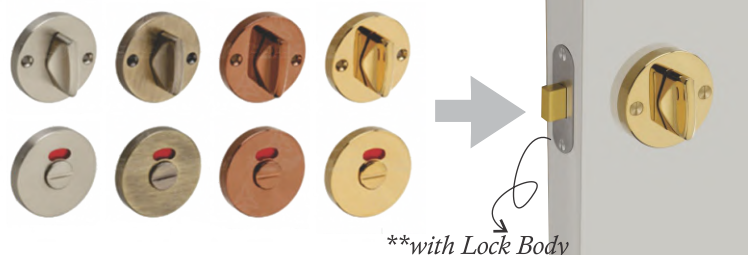

SF-IL-10

FINISH	MRP	PU
SS	1350	5 pcs/Box
ANTIQUÉ BRASS	1650	
GOLD	1650	
ROSE GOLD	1650