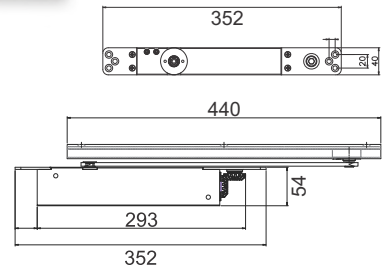

SF-CDC-CA96 ₹ 19,800

- Spring Strength Range EN 3-6
- Max. Door Width upto 1400mm
- Max. Door Wt – 130Kg
- Adjustable Closing/Latching speed
- Max. Door Width upto 1400mm
- Door thickness – 50mm or more
- Track Arm with hold open