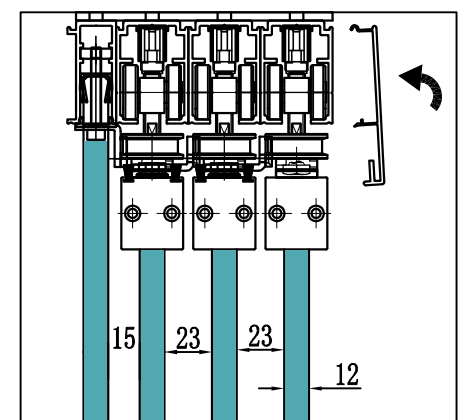

#### SF-GLTL-31

Telescopic Glass Door Sliding System

**Complete Kit for 3 Doors**

Max. Door Weight Upto 80Kg per door

Max. Door Size - 2400mm x 1000mm

**Toothed belt mechanism**

INSTALLATION PLAN

This series of door is synchronous door, the belt clip in the track can affect the door leaves movable when open/close the door.