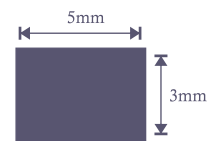

SOLID T INLAY PROFILE

SIZE	FINISH
6mm	POLISHED GOLD
	POLISHED ROSE GOLD
	BRUSH GOLD
	BRUSH ROSE GOLD
	POLISHED SS
	MATT ANTIQUE BRASS
8mm	POLISHED GOLD
	POLISHED ROSE GOLD
	BRUSH GOLD
	BRUSH ROSE GOLD
	POLISHED SS
	MATT ANTIQUE BRASS
12mm	POLISHED GOLD
	POLISHED ROSE GOLD
	BRUSH GOLD
	BRUSH ROSE GOLD
	POLISHED SS
	MATT ANTIQUE BRASS
SOLID ROD 5X3 3mtr	POLISHED GOLD
	POLISHED ROSE GOLD
	BRUSH GOLD
SOLID ROD 5X3 1mtr	POLISHED GOLD
	POLISHED ROSE GOLD
	BRUSH GOLD
SOLID ROD 5X5 3mtr	POLISHED GOLD
	POLISHED ROSE GOLD
	BRUSH GOLD
SOLID ROD 5X5 1mtr	POLISHED GOLD
	POLISHED ROSE GOLD
	BRUSH GOLD