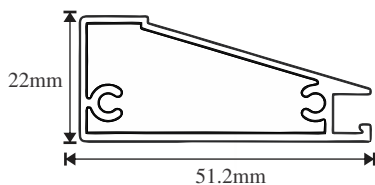

SF-ASP-G35

Length 3mtr

FINISH	MRP	FINISH	MRP
SILVER	1300	METALLIC GOLD	1750
SS BRUSH	1550	MATT BLACK	1550
DARK BRUSH GOLD	1750	ROSE GOLD	1850
MATT ROSE GOLD	1850		

SF-ASP-S45

Length 3mtr

FINISH	MRP	FINISH	MRP
SILVER	1500	MATT GREEN BRONZE	1950
SS BRUSH	1700	MATT BLACK	1700
DARK BRUSH GOLD	1850	ROSE GOLD	1950
MATT ROSE GOLD	1950		

SF-ASP-C45

Length 3mtr

FINISH	MRP
SILVER	2100
SS BRUSH	2300
DARK BRUSH GOLD	2400
MATT ROSE GOLD	2500

SF-ASP-J45

Length 3mtr

FINISH	MRP
MATT GREEN BRONZE	2500
MATT BLACK	2300
ROSE GOLD	2600

SF-ASP-S50

Length 3mtr

FINISH	MRP
MATT BLACK	2300
DARK BRUSH GOLD	2500

SF-ASP-SH50

SIZE	FINISH	MRP
200mm	MATT BLACK / GOLD	700
1200mm	MATT BLACK / GOLD	3000

SF-ASP-JH50

Length 3mtr

FINISH	MRP	FINISH	MRP
SILVER	1300	MATT GREEN BRONZE	1750
SS BRUSH	1550	MATT BLACK	1550
DARK BRUSH GOLD	1750	ROSE GOLD	1850
METALLIC GOLD	1850