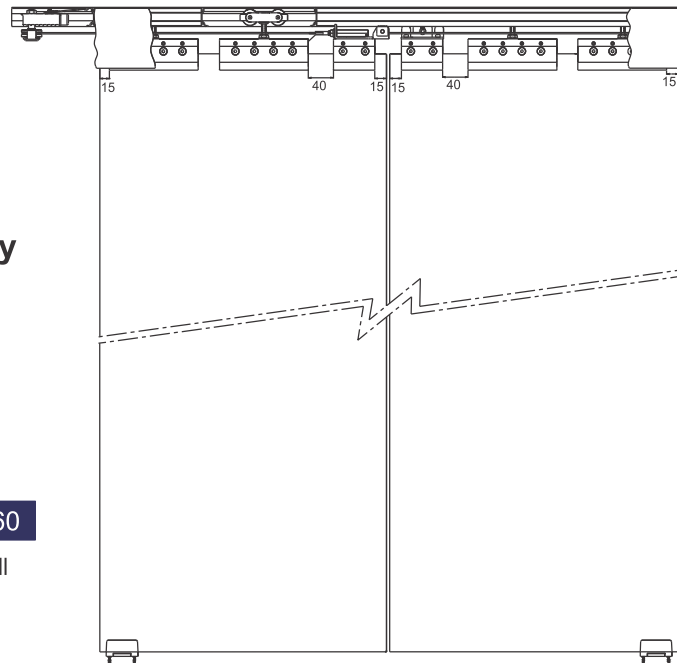

## Optional Accessory

SF-WDSL-WB-01 ₹ 360

Bracket to Hold Track with wall

It is a innovative roller sliding door fitting to synchronously open and close double-leaf sliding doors. It can be used to open and close both doors with only 1 handle comfortably. Suitable for Toughened Glass doors to create large openings of upto 2400mm and doors width starting from 500mm. Maintenance free sliding system.