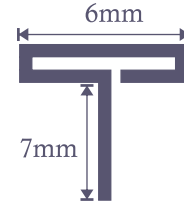

SS INLAY PROFILE

SIZE (mm)	FINISH
6mm	POLISHED GOLD
	POLISHED ROSE GOLD
	BRUSH GOLD
	BRUSH ROSE GOLD
	POLISHED BLACK / MATT BLACK
	MATT SS
	POLISHED SS
	MATT ANTIQUE BRASS
9mm	POLISHED GOLD
	POLISHED ROSE GOLD
	BRUSH GOLD
	BRUSH ROSE GOLD
	POLISHED BLACK / MATT BLACK
	MATT SS
	POLISHED SS
	MATT ANTIQUE BRASS
12mm	POLISHED GOLD
	POLISHED ROSE GOLD
	BRUSH GOLD
	BRUSH ROSE GOLD
	POLISHED BLACK / MATT BLACK
	MATT SS
	POLISHED SS
	MATT ANTIQUE BRASS
18mm	POLISHED GOLD
	POLISHED ROSE GOLD
	BRUSH GOLD
	BRUSH ROSE GOLD
	POLISHED BLACK / MATT BLACK
	MATT SS
	POLISHED SS
	MATT ANTIQUE BRASS
25mm	POLISHED GOLD
	POLISHED ROSE GOLD
	BRUSH GOLD
	BRUSH ROSE GOLD
	POLISHED BLACK / MATT BLACK
	MATT SS
	POLISHED SS
	MATT ANTIQUE BRASS

- PVD
- 3000mm
- SS304
- 0.6mm Thickness

***(Please contact sales person for prices)