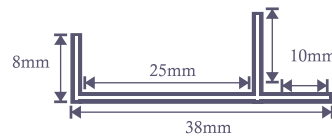

F-Handle

SIZE (mm)	FINISH
40mm 2440mm	POLISHED GOLD
	POLISHED ROSE GOLD
	BRUSH GOLD
	BRUSH ROSE GOLD