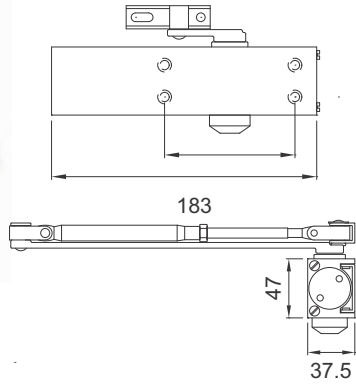

**EN 1154
COMPLIED**

SF-SDC-RP72 ₹ 6,200

- Selectable Power size – 2-4
- Surface Mount
- EN1154 certified door closer
- Max. Door Wt – 80Kg
- Adjustable Closing/Latching speed
- With in Built hold open
- Max. Door Width upto 1100mm
- One Model for RH & LH Door