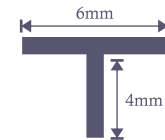

SOLID T INLAY PROFILE

SIZE	FINISH
6mm	POLISHED GOLD
	POLISHED ROSE GOLD
	BRUSH GOLD
	BRUSH ROSE GOLD
	POLISHED SS
	MATT ANTIQUE BRASS
8mm	POLISHED GOLD
	POLISHED ROSE GOLD
	BRUSH GOLD
	BRUSH ROSE GOLD
	POLISHED SS
	MATT ANTIQUE BRASS
12mm	POLISHED GOLD
	POLISHED ROSE GOLD
	BRUSH GOLD
	BRUSH ROSE GOLD
	POLISHED SS
	MATT ANTIQUE BRASS
SOLID ROD 5X3 3mtr	POLISHED GOLD
	POLISHED ROSE GOLD
	BRUSH GOLD
SOLID ROD 5X3 1mtr	POLISHED GOLD
	POLISHED ROSE GOLD
	BRUSH GOLD
SOLID ROD 5X5 3mtr	POLISHED GOLD
	POLISHED ROSE GOLD
	BRUSH GOLD
SOLID ROD 5X5 1mtr	POLISHED GOLD
	POLISHED ROSE GOLD
	BRUSH GOLD