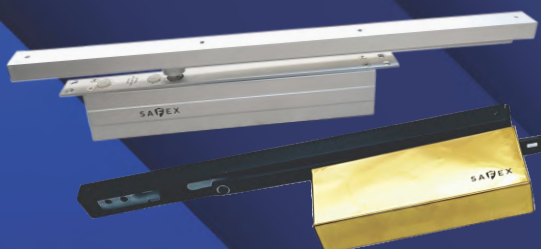

# DOOR CLOSER

VS

The cam action door closer system is highly efficient and easy opening. The major difference between cam and rack & pinion is the power. Contrast to rack & pinion system, the technology of the peach-shaped cam ensures less able users to open easily and close reliably. Cam action door closer can give children, the elderly and the disabled a safer and more convenient living environment.