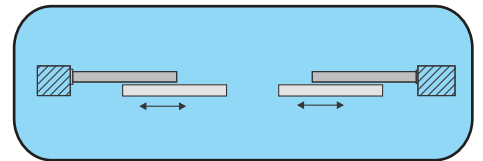

Synchro sliding system for glass doors.
For simultaneous opening of both the doors.

Elevation View:

Optional Accessory

SF-WDSL-WB-01 ₹ 360

Bracket to Hold Track with wall

It is a innovative roller sliding door fitting to synchronously open and close double-leaf sliding doors. It can be used to open and close both doors with only 1 handle comfortably. Suitable for Toughened Glass doors to create large openings of upto 2400mm and doors width starting from 500mm. Maintenance free sliding system.

SF-WDSL-TR-05-3.0 Mtr ₹ 2,300

SF-WDSL-TR-06-3.6 Mtr ₹ 2,750

Aluminium Anodized Top Track

SSF-GLSY-01 ₹ 24,650

Glass Door Synchro Sliding System
maximum Door width - 500mm to 1200mm
Maximum Door Height - 2500mm,
Door weight - 80Kg each

Complete kit for 2 Synchro Moving Doors Includes:

- Sliding Rollers - 2 pairs
- Glass clamp - 2 pairs
- Track buffer with roller - 2 pcs
- Door stopper - 2 pcs
- Cable mounting blocks - 2 pcs
- Floor guide - 2 pcs
- Cable 10 meters - 1pc
- Various screws, nuts & bolts for fixing - 1 set
- Open-end spanners - 3 pc