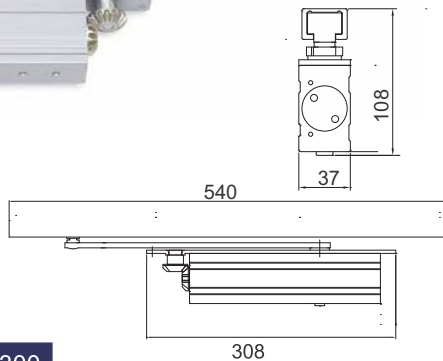

SF-CDC-RP67 ₹ 10,300

- Adjustable Power Size 3-5
- Thermo Constant Valve
- Adjustable Closing/Latching speed
- Max. Door Width upto 1100mm
- Door thickness – 42mm or more
- Adjustable back check
- Rack & Pinion Technology
- Track Arm with hold open device
- Max. Door Wt 80 - 100Kg
- EN1154 certified door closer