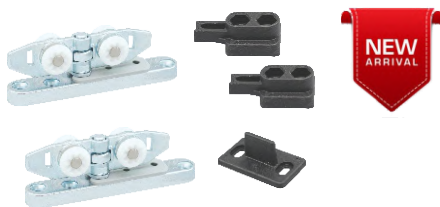

SF-WDSL-02 ₹ 3,200

Straight Sliding System for Wooden Doors (Semi - Flushed), Weight Capacity - 100 Kg
Gap Between track & door is min 10mm
Includes all necessary screws, spanners & fixtures for installation