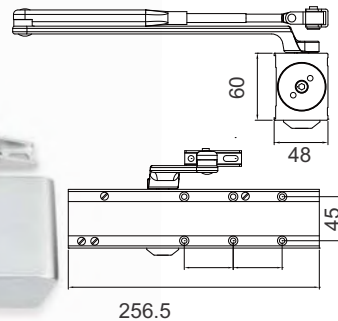

SF-SDC-RP89 ₹ 14,200

- Adjustable Power Size 3-6
- Adjustable back check function
- EN1154 certified door closer
- Max. Door Width upto 1400mm.
- Max. opening angle 180°
- Adjustable Closing/Latching speed
- Standard Arm with hold open.
- CE certified, Fire Rated
- Max. Door Wt – 120Kg
- One Model for RH & LH Doors