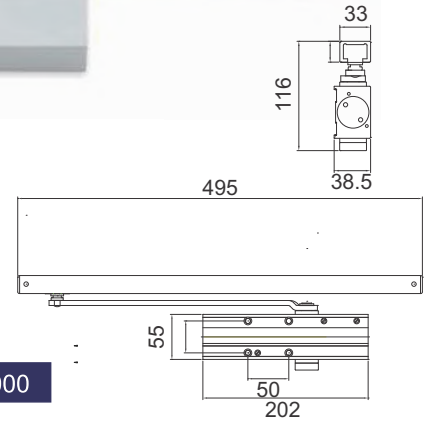

- Selectable Power size – 2-4
- Surface Mount
- EN1154 certified door closer
- Max. Door Wt – 80Kg
- Adjustable Closing/Latching speed
- With in Built hold open
- Max. Door Width upto 1100mm
- One Model for RH & LH Door