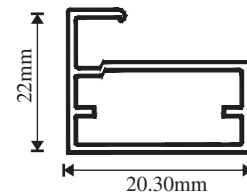

SF-ASP-E22

Length 3mtr

FINISH	MRP
SILVER	650
SS BRUSH	750
MATT GOLD BRUSH	850

FINISH	MRP
MATT BLACK	750
ROSE GOLD	850