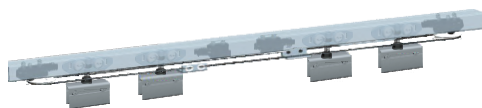

SSF-GLSY-01 ₹ 24,650

Glass Door Synchro Sliding System
maximum Door width - 500mm to 1200mm
Maximum Door Height - 2500mm,
Door weight - 80Kg each

Complete kit for 2 Synchro Moving Doors Includes:

- Sliding Rollers - 2 pairs
- Glass clamp - 2 pairs
- Track buffer with roller - 2 pcs
- Door stopper - 2 pcs
- Cable mounting blocks - 2 pcs
- Floor guide - 2 pcs
- Cable 10 meters - 1pc
- Various screws, nuts & bolts for fixing - 1 set
- Open-end spanners - 3 pc