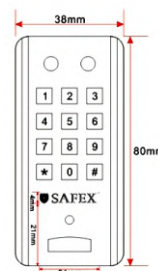

BE SMART . BE SECURED