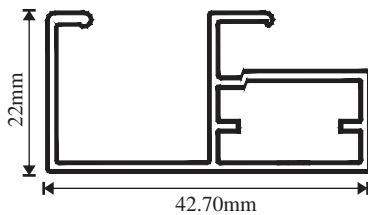

SF-ASP-E22

Length 3mtr

FINISH	MRP
SILVER	650
SS BRUSH	750
MATT GOLD BRUSH	850

FINISH	MRP
MATT BLACK	750
ROSE GOLD	850