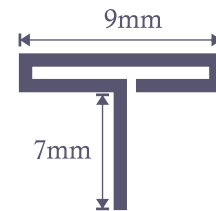

SS INLAY PROFILE

SIZE (mm)	FINISH
6mm	POLISHED GOLD
	POLISHED ROSE GOLD
	BRUSH GOLD
	BRUSH ROSE GOLD
	POLISHED BLACK / MATT BLACK
	MATT SS
	POLISHED SS
	MATT ANTIQUE BRASS
9mm	POLISHED GOLD
	POLISHED ROSE GOLD
	BRUSH GOLD
	BRUSH ROSE GOLD
	POLISHED BLACK / MATT BLACK
	MATT SS
	POLISHED SS
	MATT ANTIQUE BRASS
12mm	POLISHED GOLD
	POLISHED ROSE GOLD
	BRUSH GOLD
	BRUSH ROSE GOLD
	POLISHED BLACK / MATT BLACK
	MATT SS
	POLISHED SS
	MATT ANTIQUE BRASS
18mm	POLISHED GOLD
	POLISHED ROSE GOLD
	BRUSH GOLD
	BRUSH ROSE GOLD
	POLISHED BLACK / MATT BLACK
	MATT SS
	POLISHED SS
	MATT ANTIQUE BRASS
25mm	POLISHED GOLD
	POLISHED ROSE GOLD
	BRUSH GOLD
	BRUSH ROSE GOLD
	POLISHED BLACK / MATT BLACK
	MATT SS
	POLISHED SS
	MATT ANTIQUE BRASS

- PVD
- 3000mm
- SS304
- 0.6mm Thickness

***(Please contact sales person for prices)