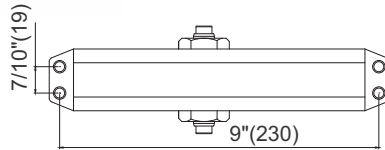

**Including PVC Cover**

- Adjustable Power Size 3-6 speed
- Rack & Pinion Technology
- Suitable for exterior/interior doors
- UL Listed, ANSI Certified aesthetic looks
- Max. Door Width upto 1250mm.
- Adjustable Closing/Latching speed
- Thermo Constant Valve
- Standard Arm with hold open
- Available with cover for aesthetic looks
- Max. Door Wt –