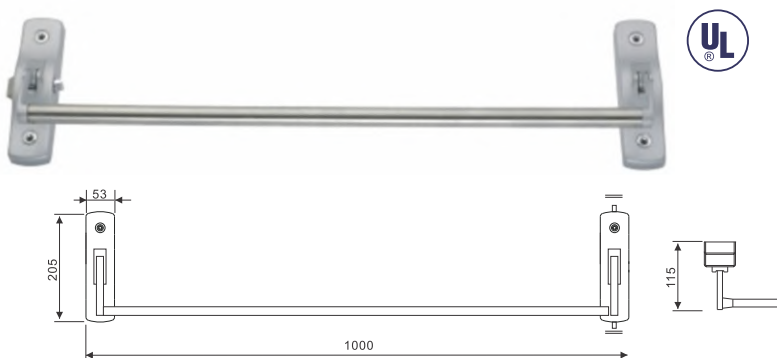

SX-PED-05 ₹ 8,300

Panic Bar (Bar Type) Left / Right

Material : Steel Lacquered,

Finish: SS Matt (Bar) / Sliver

- Certified by EN 1125, EN 1634
- Handed Design
- Material- Steel
- Door Width - 650-1000mm
- Door Thickness- 50mm