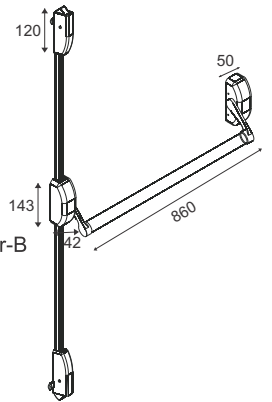

SX-PED-08	₹ 14,500

Panic Bar For **Double Door Locking** system (Bar Type) Left / Right with 1300 mm Rod

- Pullman Latch & Lateral Latch Design
- Modular Design
- Suitability for use on Fire / Smoke Door-B
- CE Marked, Fire Rated
- EN 1125 & EN 1634 appeared
- Non Handed
- 2 Lock Points
- Door Width upto 1200mm
- Door Thickness- 50mm