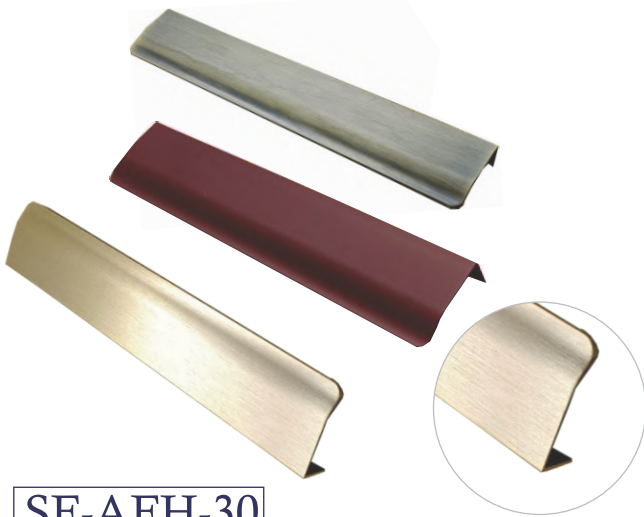

SF-AFH-30

SIZE (mm)	FINISH	MRP	PU	
96-120mm	CHOCOLATE	230	20pcs/Box	
128-160mm		260	20pcs/Box	
160-200mm		300	15pcs/Box	
192-240mm		330	15pcs/Box	
320-400mm		510	15pcs/Box	
480-600mm		ROSE GOLD	700	15pcs/Box
698mm		890	15pcs/Box	
798mm		1000	10pcs/Box	
898mm		1450	10pcs/Box	
96-120mm		BRUSH GOLD	250	20pcs/Box
128-160mm	300		20pcs/Box	
160-200mm	330		15pcs/Box	
192-240mm	370		15pcs/Box	
320-400mm	550		15pcs/Box	
480-600mm	750		15pcs/Box	
698mm	950		15pcs/Box	
798mm	1150		10pcs/Box	
898mm	1500		10pcs/Box	
96-120mm	MAB		290	20pcs/Box
128-160mm		340	20pcs/Box	
160-200mm		370	15pcs/Box	
192-240mm		460	15pcs/Box	
320-400mm		690	15pcs/Box	
480-600mm		950	15pcs/Box	
698mm		1150	15pcs/Box	
798mm		1450	10pcs/Box	
898mm		1800	10pcs/Box