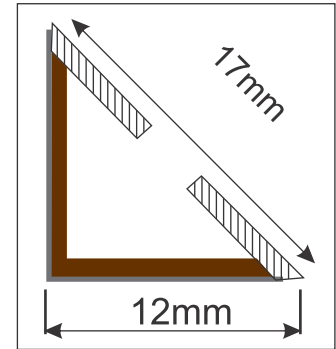

SF-GAP-05-12 mm ₹ 920

Self-Adhesive Corner Gap Seal to be installed on wood from 2 sides at corner. Available in length of 2400 mm each pc