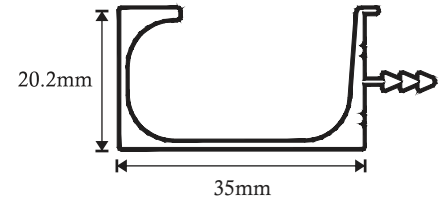

SF-ASP-G35

Length 3mtr

FINISH	MRP	FINISH	MRP
SILVER	1300	METALLIC GOLD	1750
SS BRUSH	1550	MATT BLACK	1550
DARK BRUSH GOLD	1750	ROSE GOLD	1850
MATT ROSE GOLD	1850