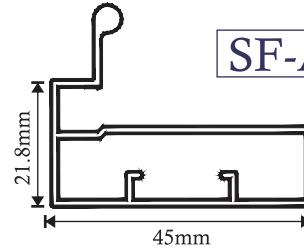

SF-ASP-J45

Length 3mtr

FINISH	MRP
MATT GREEN BRONZE	2500
MATT BLACK	2300
ROSE GOLD	2600