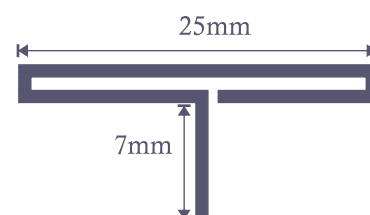

SS INLAY PROFILE

SIZE (mm)	FINISH
6mm	POLISHED GOLD
	POLISHED ROSE GOLD
	BRUSH GOLD
	BRUSH ROSE GOLD
	POLISHED BLACK / MATT BLACK
	MATT SS
	POLISHED SS
	MATT ANTIQUE BRASS
9mm	POLISHED GOLD
	POLISHED ROSE GOLD
	BRUSH GOLD
	BRUSH ROSE GOLD
	POLISHED BLACK / MATT BLACK
	MATT SS
	POLISHED SS
	MATT ANTIQUE BRASS
12mm	POLISHED GOLD
	POLISHED ROSE GOLD
	BRUSH GOLD
	BRUSH ROSE GOLD
	POLISHED BLACK / MATT BLACK
	MATT SS
	POLISHED SS
	MATT ANTIQUE BRASS
18mm	POLISHED GOLD
	POLISHED ROSE GOLD
	BRUSH GOLD
	BRUSH ROSE GOLD
	POLISHED BLACK / MATT BLACK
	MATT SS
	POLISHED SS
	MATT ANTIQUE BRASS
25mm	POLISHED GOLD
	POLISHED ROSE GOLD
	BRUSH GOLD
	BRUSH ROSE GOLD
	POLISHED BLACK / MATT BLACK
	MATT SS
	POLISHED SS
	MATT ANTIQUE BRASS

- PVD
- 3000mm
- SS304
- 0.6mm Thickness

***(Please contact sales person for prices)