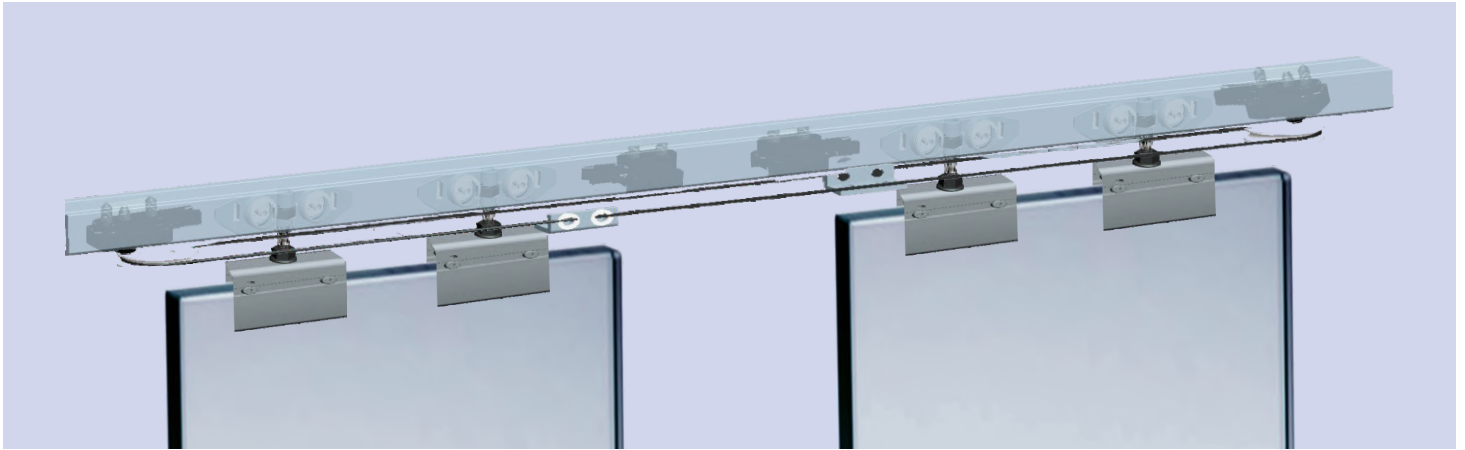

Synchro sliding system for glass doors.
For simultaneous opening of both the doors.