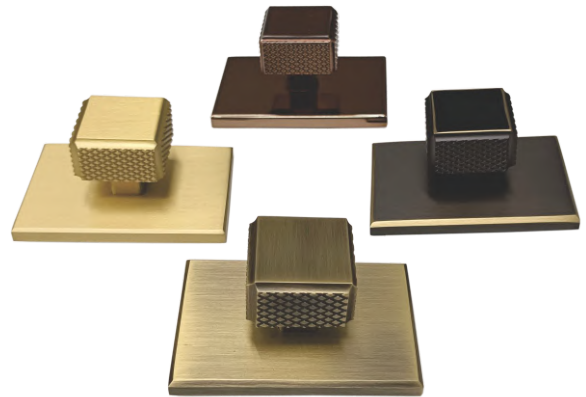

SF-BFH-903

FINISH	MRP	PU
MAB	1500	4 pcs/Box
MATT GOLD	1500	
MATT BRONZE	1600	
PVD ROSE GOLD	1700