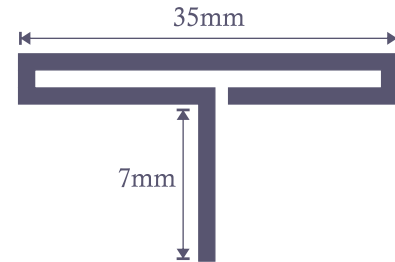

T Inlay Profile

● 3000mm

● 0.6mm Thickness

● PVD

● SS304

SIZE (mm)	FINISH
35mm	POLISHED GOLD
	POLISHED ROSE GOLD
	BRUSH GOLD
	BRUSH ROSE GOLD
	POLISHED BLACK
	MATT SS
	POLISHED SS
	MATT ANTIQUE BRASS
50mm	POLISHED GOLD
	POLISHED ROSE GOLD
	BRUSH GOLD
	BRUSH ROSE GOLD
	POLISHED BLACK
	MATT SS
	POLISHED SS
	MATT ANTIQUE BRASS

U INLAY PROFILE

SIZE (mm)	FINISH
3mm	POLISHED GOLD
	POLISHED ROSE GOLD
	BRUSH GOLD
	BRUSH ROSE GOLD
	POLISHED BLACK
6mm	POLISHED GOLD
	POLISHED ROSE GOLD
	BRUSH GOLD
	BRUSH ROSE GOLD
	POLISHED BLACK
10mm	MATT ANTIQUE BRASS
	POLISHED GOLD
	POLISHED ROSE GOLD
	BRUSH GOLD
	BRUSH ROSE GOLD
	POLISHED BLACK
	POLISHED SS
MATT SSS	
MATT ANTIQUE BRASS