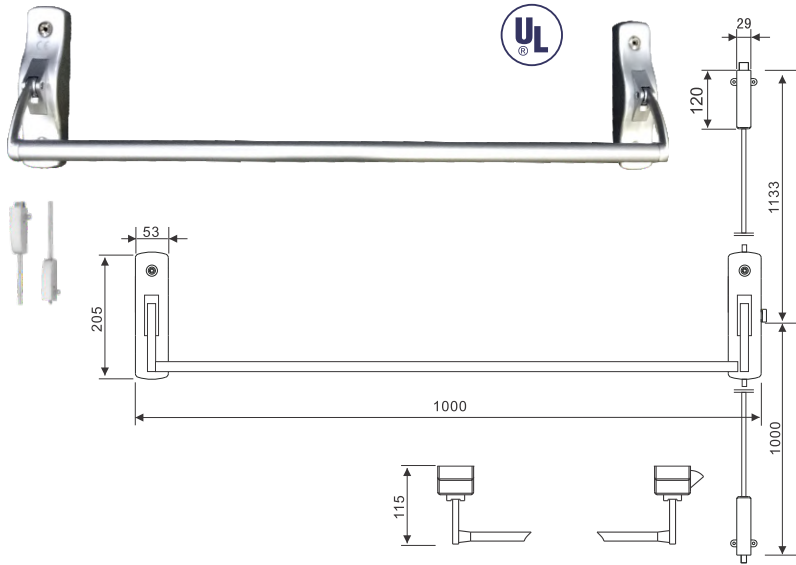

|            |          |                  |
|------------|----------|------------------|
| SX-PED-06A | ₹ 13,300 | with 900 mm Rod  |
| SX-PED-06B | ₹ 14,900 | with 1300 mm Rod |

Panic Bar For **Double Door Locking** system (Bar Type) Left / Right