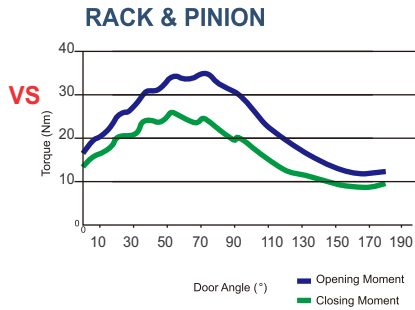

# DOOR CLOSER

VS

The cam action door closer system is highly efficient and easy opening. The major difference between cam and rack & pinion is the power. Contrast to rack & pinion system, the technology of the peach-shaped cam ensures less able users to open easily and close reliably. Cam action door closer can give children, the elderly and the disabled a safer and more convenient living environment.