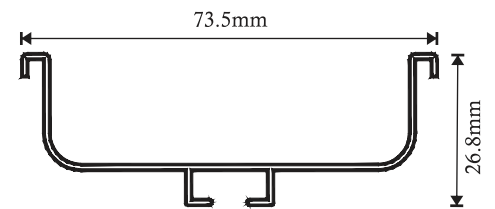

SF-ASP-C70

Length 3mtr

FINISH	MRP
SS BRUSH	1600
DARK BRUSH GOLD	1700
MATT ROSE GOLD	1700

FINISH	MRP
MATT GOLD	1700
MATT BLACK	1700
ROSE GOLD	1800