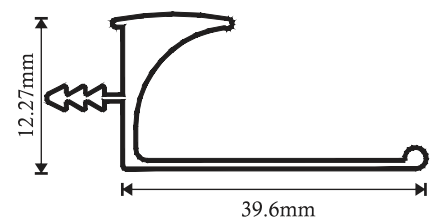

**SF-ASP-SH50**

| SIZE   | FINISH            | MRP  |
|--------|-------------------|------|
| 200mm  | MATT BLACK / GOLD | 700  |
| 1200mm | MATT BLACK / GOLD | 3000 |

**SF-ASP-JH50**

*Length 3mtr*

| FINISH          | MRP  | FINISH            | MRP  |
|-----------------|------|-------------------|------|
| SILVER          | 1300 | MATT GREEN BRONZE | 1750 |
| SS BRUSH        | 1550 | MATT BLACK        | 1550 |
| DARK BRUSH GOLD | 1750 | ROSE GOLD         | 1850 |
| METALLIC GOLD   | 1850 |                   |      |