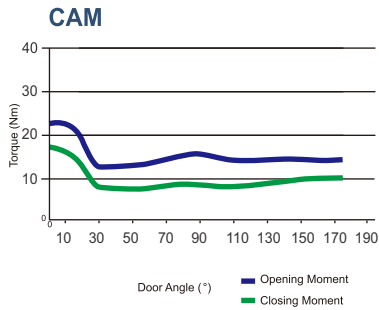

# DOOR CLOSER

VS

The cam action door closer system is highly efficient and easy opening. The major difference between cam and rack & pinion is the power. Contrast to rack & pinion system, the technology of the peach-shaped cam ensures less able users to open easily and close reliably. Cam action door closer can give children, the elderly and the disabled a safer and more convenient living environment.