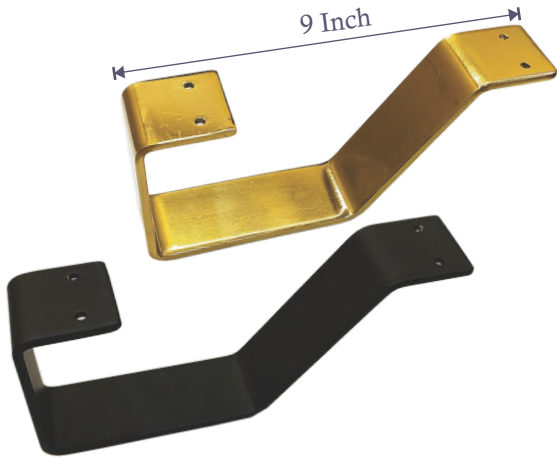

SS-LG-304

SIZE (Inch)	FINISH	MRP	PU
3 Inch	GOLD	600	6 pcs/Box
	ROSE GOLD	600	
	MATT BLACK	600	
	ANTIQUÉ BRASS	600	
4 Inch	GOLD	700	
	ROSE GOLD	700	
	MATT BLACK	700	
	ANTIQUÉ BRASS	700	

SS-LG-307

SIZE (Inch)	FINISH	MRP	PU
3 Inch	ANTIQUÉ BRASS	550	12 pcs/Box
	BLACK	550	
	GOLD	550	
	ROSE GOLD	550	
4 Inch	ANTIQUÉ BRASS	610	12 pcs/Box
	BLACK	610	
	GOLD	610	
	ROSE GOLD	610