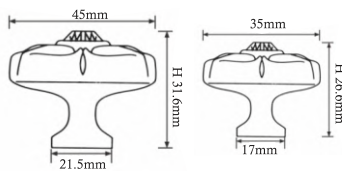

SIZE	FINISH	MRP	PU
BIG	ANT / POV	1320	10pc/Box
SMALL	ANT / POV	560	

G-003

SIZE	FINISH	MRP	PU
BIG	ANT / POV	1150	10pc/Box
SMALL	ANT / POV	560	

G-007

SIZE	FINISH	MRP	PU
BIG	ANT / POV	1560	10pc/Box
SMALL	ANT / POV	560