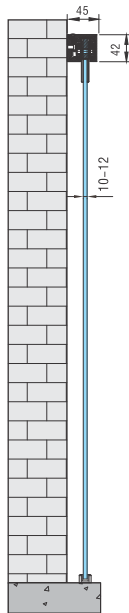

SF-INSL-01W ₹ 25,000

Invisible Sliding System (Wall Mounted)
Complete Set for 1 Door with 2.5 Mtr Track

Roller SF-INSL-01A	Door Stopper SF-INSL-01B
EndCap Left SF-INSL-01C	EndCap Right SF-INSL-01D
Floor Guide SF-INSL-01E	Top Track (2.5 Mtr) SF-INSL-01H