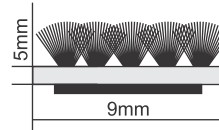

**BRUSH SEALS (SELF ADHESIVE)**

**SF-Brush-01-9 mm ₹ 550**

Brown | White | 6 mtr Roll

Suitable for swing, Sliding doors. can be stick to any soft surface.

**SF-Brush-02-15 mm ₹ 950**

Brown | White | 6 mtr Roll