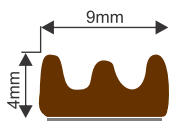

EPDM SEALS (SELF ADHESIVE SEALS)

SX-E-Seal-6 mtr

₹ 480