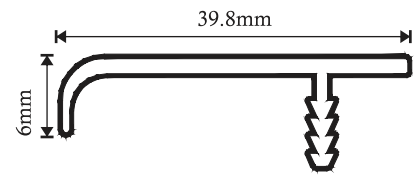

SF-ASP-F40

Length 3mtr

FINISH	MRP
SILVER	1200
SS BRUSH	1350
DARK BRUSH GOLD	1450

FINISH	MRP
MATT BLACK	1350
ROSE GOLD	1450