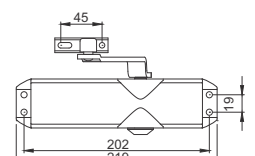

SX-DC-07	₹ 2,500	SILVER
SX-DC-07-BR	₹ 2,850	BRONZE
SX-DC-07-GP	₹ 2,850	GOLD

- Selectable Power size – 2-4
- Thermo Constant Valve
- Rack & pinion technology
- UL LISTED, FIRE RATED
- Max. Door Width upto 1100mm
- Adjustable Closing/Latching speed.
- With Standard Arm
- EN1154 certified door closer
- Available in Silver, Bronze & Gold colors
- Max. Door Wt – 80Kg

SX-DC-08	₹ 3,500	SILVER
SX-DC-08-BR	₹ 3,850	BRONZE
SX-DC-08-GP	₹ 3,850	GOLD

- Selectable Power size – 2-4
- Thermo Constant Valve
- Rack & pinion technology
- UL LISTED
- Max. Door Width upto 1100mm
- Adjustable Closing/Latching speed
- With Hold Open Arm
- EN1154 certified door closer
- Available in Silver, Bronze & Gold colors
- Max. Door Wt – 80Kg