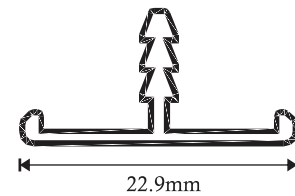

SF-ASP-E22

Length 3mtr

FINISH	MRP
SILVER	650
SS BRUSH	750
MATT GOLD BRUSH	850

FINISH	MRP
MATT BLACK	750
ROSE GOLD	850