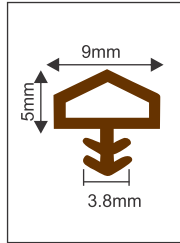

GAP SEALS

SF-GAP-01 - 5*8 mm ₹ 6,200

Silicon Gap Seal to be installed with a fine groove in wood. Available in roll of 50 mtr each