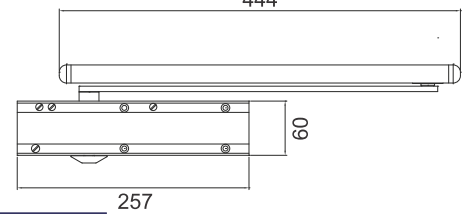

SF-SDC-CA93 ₹ 19,800

- Adjustable Power Size 2-5
- Adjustable back check function
- Maximum Door Width upto 1250mm
- Maximum opening angle 180°
- EN1154 certified door closer
- Adjustable Closing/Latching speed
- Cam Action Technology
- Maximum Door Wt – 120Kg
- Track Arm with hold open
- CE certified, Fire Rated

SX-DC-07	₹ 2,500	SILVER
SX-DC-07-BR	₹ 2,850	BRONZE
SX-DC-07-GP	₹ 2,850	GOLD

- Selectable Power size – 2-4
- Thermo Constant Valve
- Rack & pinion technology
- UL LISTED, FIRE RATED
- Max. Door Width upto 1100mm
- Adjustable Closing/Latching speed.
- With Standard Arm
- EN1154 certified door closer
- Available in Silver, Bronze & Gold colors
- Max. Door Wt – 80Kg