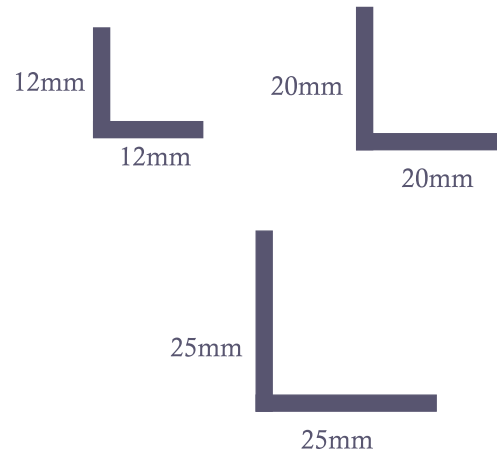

SIZE (mm)	FINISH
EDGE OUT PROFILE	POLISHED GOLD
	POLISHED ROSE GOLD

SIZE (mm)	FINISH
EDGE OUT PROFILE	POLISHED GOLD
	POLISHED ROSE GOLD
	BRUSH GOLD
	BRUSH ROSE GOLD