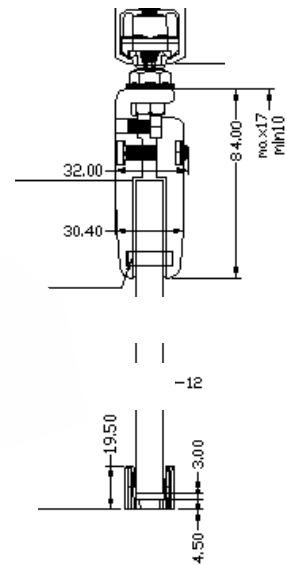

Elevation View: