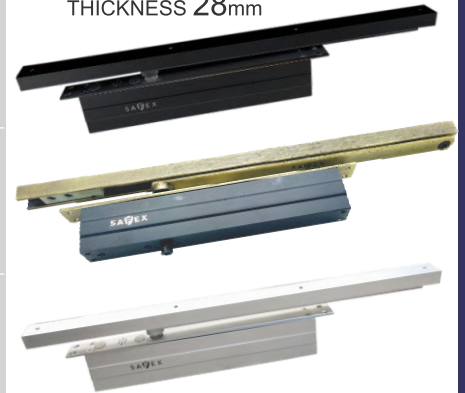

DOOR CLOSERS

SF-CDC-10

SLIM Concealed Door Closer

FINISH	MRP	PU
BLACK	5800	10 pcs/Box
ANTIQUÉ BRASS	5800	10 pcs/Box
SS	5400	10 pcs/Box

THICKNESS 28mm