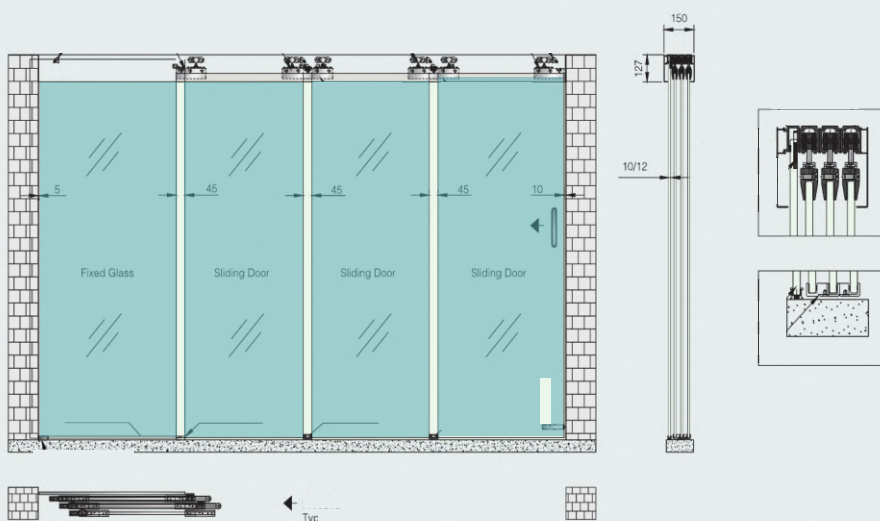

SF-GLTL-31

Telescopic Glass Door Sliding System

Complete Kit for 3 Doors

Max. Door Weight Upto 80Kg per door

Max. Door Size - 2400mm x 1000mm

Toothed belt mechanism

INSTALLATION PLAN

This series of door is synchronous door, the belt clip in the track can affect the door leaves movable when open/close the door.