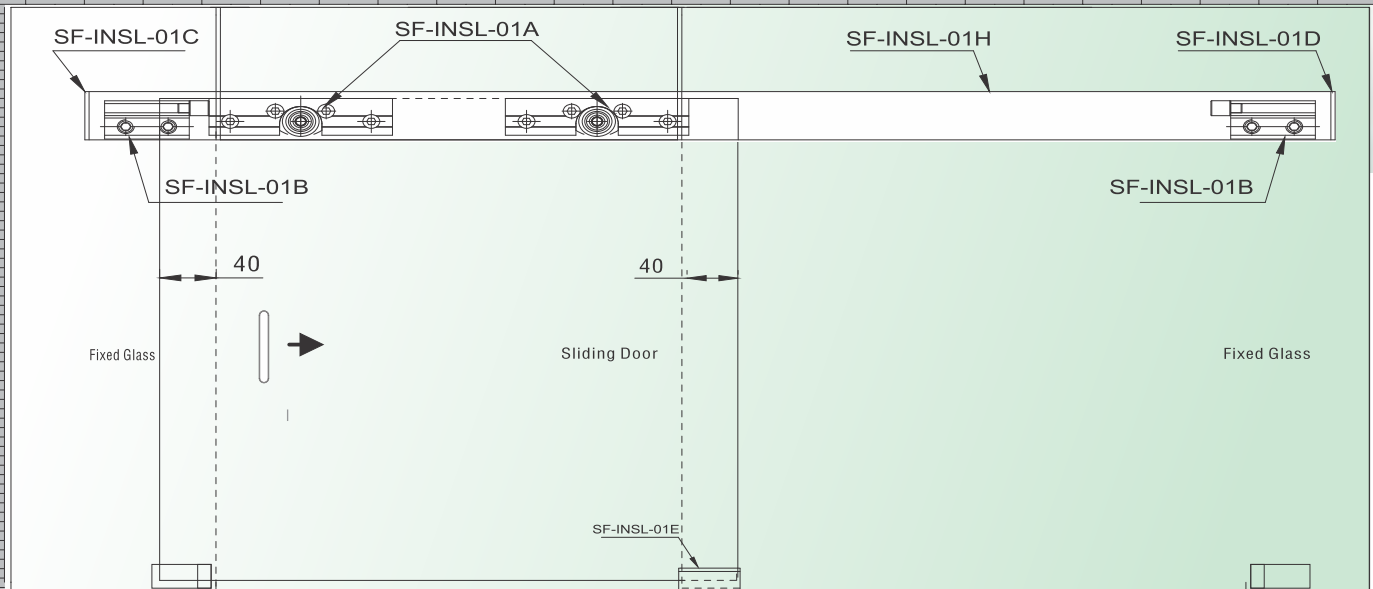

With its compact dimension, SAFEX INVI-SLIDE offers a virtually invisible clamp fitting for glass door. The pane is guided, directly in the fitting-the suspension part are therefore virtually invisible, additional covers are not required the linear design, adapts to the design of any environment the running rail is only 43mm movement of the glass elements with little applied, force all visible parts are available with silver colored anodized aluminum.