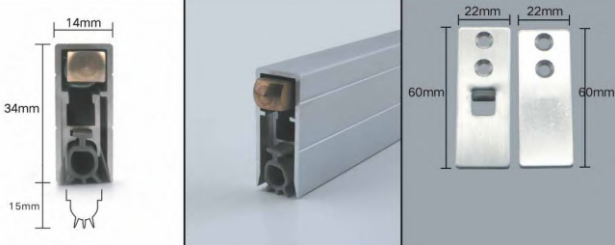

DROP DOWN SEALS

Door strike Plate

SX-DD-01 (Non-Visible)

800mm (Can be cut upto 750mm)	₹ 1,900
915mm (Can be cut upto 800mm)	₹ 1,950
1000mm (Can be cut upto 800mm)	₹ 2,040
1200mm (Can be cut upto 1000mm)	₹ 2,190