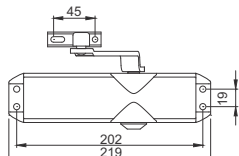

SF-SDC-CA93 ₹ 19,800

- Adjustable Power Size 2-5
- Adjustable back check function
- Maximum Door Width upto 1250mm
- Maximum opening angle 180°
- EN1154 certified door closer
- Adjustable Closing/Latching speed
- Cam Action Technology
- Maximum Door Wt – 120Kg
- Track Arm with hold open
- CE certified, Fire Rated