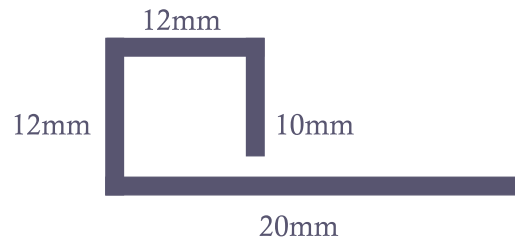

SIZE (mm)	FINISH
EDGE OUT PROFILE	POLISHED GOLD
	POLISHED ROSE GOLD

SIZE (mm)	FINISH
EDGE OUT PROFILE	POLISHED GOLD
	POLISHED ROSE GOLD
	BRUSH GOLD
	BRUSH ROSE GOLD