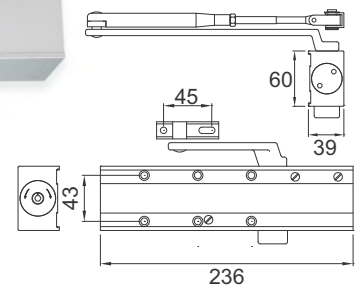

SF-SDC-RP83 ₹ 11,500

- Adjustable Power Size 2-5
- Adjustable back check function
- EN1154 certified door closer
- Max. Door Width upto 1250mm.
- Max. opening angle 180°
- Adjustable Closing/Latching speed
- Standard Arm with hold open
- CE certified, Fire Rated
- Max. Door Wt – 100Kg
- One Model for RH & LH Doors