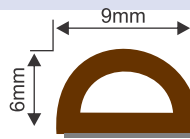

SX-D-Seal-6 mtr

₹ 480