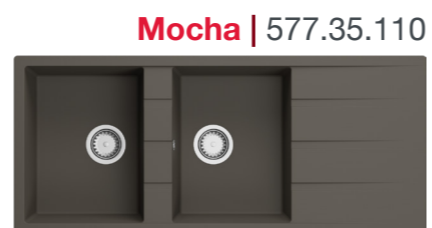

GRANDE: FINISHES

GRANDE: FINISHES

GRANDE: TECHNICAL DETAILS

Overall Sink Size	1,160 (L) x 500 (W) mm
Bowl Size per Bowl	335 (L) x 440 (W) mm
Bowl Depth	196 mm

Sink Dimensions

Note: All dimensions in mm