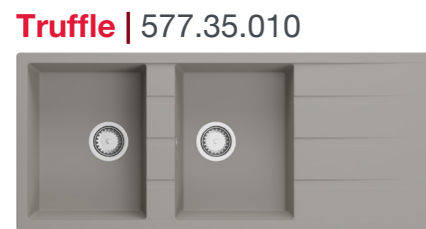

GRANDE

Double Bowl Sinks with Drainboard

GRANDE: FINISHES

GRANDE: FINISHES

GRANDE: TECHNICAL DETAILS

Overall Sink Size	1,160 (L) x 500 (W) mm
Bowl Size per Bowl	335 (L) x 440 (W) mm
Bowl Depth	196 mm

Sink Dimensions