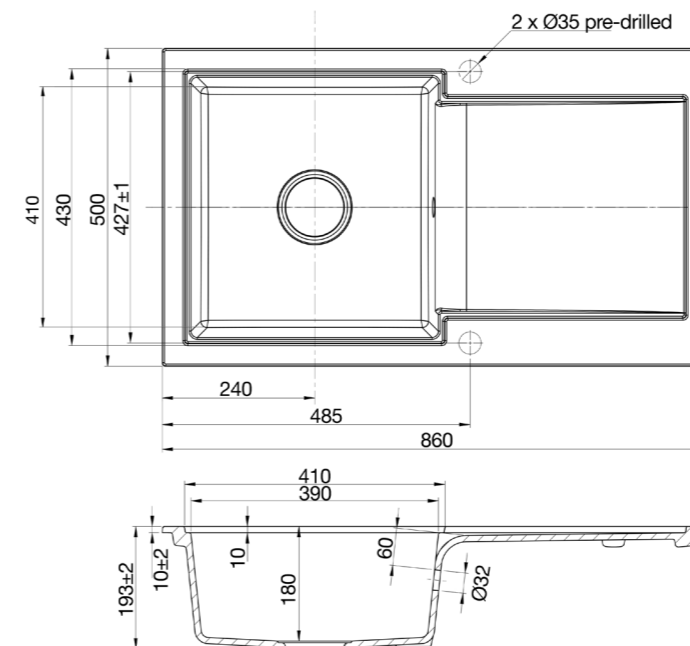

GRANDE

Double Bowl Sinks with Drainboard

GRANDE: FINISHES

GRANDE: FINISHES

GRANDE: TECHNICAL DETAILS

Overall Sink Size	1,160 (L) x 500 (W) mm
Bowl Size per Bowl	335 (L) x 440 (W) mm
Bowl Depth	196 mm

Sink Dimensions

GEMINI: TECHNICAL DETAILS

Overall Sink Size	839 (L) x 559 (W) mm
Bowl Size per Bowl	362 (L) x 416 (W) mm
Bowl Depth	229 mm

Sink Dimensions

Note: All dimensions in mm

Mocha | 577.35.140

PRIMO

Single Bowl Sinks with Drainboard

PRIMO: FINISHES

PRIMO: FINISHES

PRIMO: TECHNICAL DETAILS

Overall Sink Size	860 (L) x 500 (W) mm
Bowl Size	427 (L) x 390 (W) mm
Bowl Depth	180 mm

Sink Dimensions

Note: All dimensions in mm

GERADE

Single Bowl Sinks

GERADE: FINISHES

Ivory | 577.35.430

GERADE: FINISHES

Obsidian | 577.35.330

Truffle | 577.35.030

GERADE: TECHNICAL DETAILS

Overall Sink Size	790 (L) x 500 (W) mm
Bowl Size	720 (L) x 355 (W) mm
Bowl Depth	180 mm