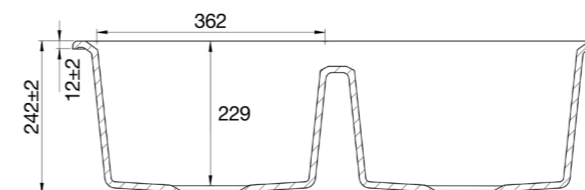

GRANDE

Double Bowl Sinks with Drainboard

GRANDE: FINISHES

GRANDE: FINISHES

GRANDE: TECHNICAL DETAILS

Overall Sink Size	1,160 (L) x 500 (W) mm
Bowl Size per Bowl	335 (L) x 440 (W) mm
Bowl Depth	196 mm

Sink Dimensions

Note: All dimensions in mm

GEMINI

Double Bowl Sinks

GEMINI: FINISHES

Ivory | 577.35.440

GEMINI: FINISHES

Obsidian | 577.35.340

Truffle | 577.35.040

GEMINI: TECHNICAL DETAILS

Overall Sink Size	839 (L) x 559 (W) mm
Bowl Size per Bowl	362 (L) x 416 (W) mm
Bowl Depth	229 mm

Sink Dimensions

Note: All dimensions in mm

Mocha | 577.35.140

PRIMO

Single Bowl Sinks with Drainboard

PRIMO: FINISHES

PRIMO: FINISHES

PRIMO: TECHNICAL DETAILS

Overall Sink Size	860 (L) x 500 (W) mm
Bowl Size	427 (L) x 390 (W) mm
Bowl Depth	180 mm

Sink Dimensions

Note: All dimensions in mm

GERADE

Single Bowl Sinks