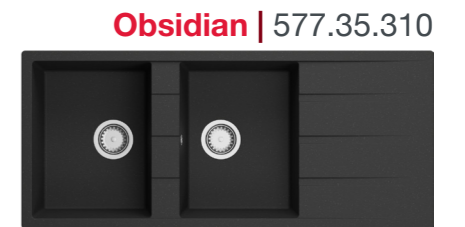

GRANDE

Double Bowl Sinks with Drainboard

GRANDE: FINISHES

GRANDE: FINISHES

GRANDE: TECHNICAL DETAILS

Overall Sink Size	1,160 (L) x 500 (W) mm
Bowl Size per Bowl	335 (L) x 440 (W) mm
Bowl Depth	196 mm

Sink Dimensions