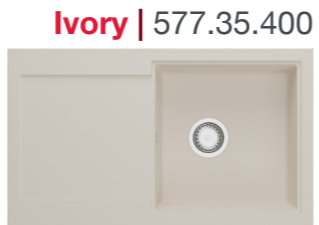

GRANDE

Double Bowl Sinks with Drainboard

GRANDE: FINISHES

GRANDE: FINISHES

GRANDE: TECHNICAL DETAILS

Overall Sink Size	1,160 (L) x 500 (W) mm
Bowl Size per Bowl	335 (L) x 440 (W) mm
Bowl Depth	196 mm

Sink Dimensions

GEMINI: TECHNICAL DETAILS

Overall Sink Size	839 (L) x 559 (W) mm
Bowl Size per Bowl	362 (L) x 416 (W) mm
Bowl Depth	229 mm

Sink Dimensions

Note: All dimensions in mm

Mocha | 577.35.140

PRIMO

Single Bowl Sinks with Drainboard

PRIMO: FINISHES

PRIMO: FINISHES

PRIMO: TECHNICAL DETAILS

Overall Sink Size	860 (L) x 500 (W) mm
Bowl Size	427 (L) x 390 (W) mm
Bowl Depth	180 mm

Sink Dimensions

Note: All dimensions in mm

GERADE

Single Bowl Sinks

GERADE: FINISHES

Ivory | 577.35.430

GERADE: FINISHES

Obsidian | 577.35.330

Truffle | 577.35.030

GERADE: TECHNICAL DETAILS

Overall Sink Size	790 (L) x 500 (W) mm
Bowl Size	720 (L) x 355 (W) mm
Bowl Depth	180 mm