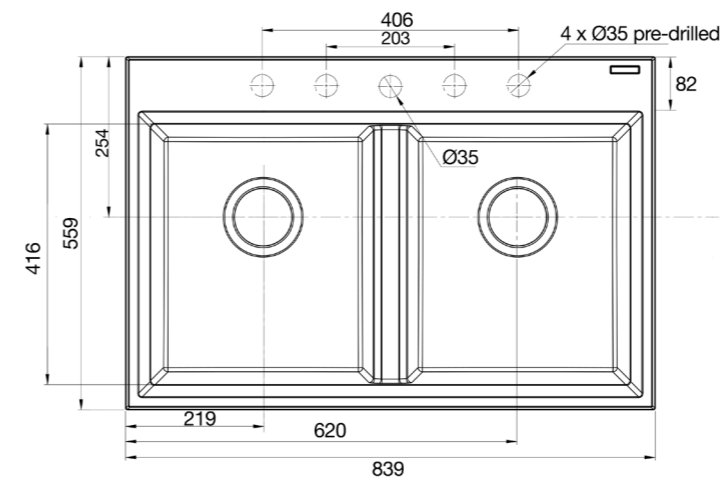

GRANDE

Double Bowl Sinks with Drainboard

GRANDE: FINISHES

GRANDE: FINISHES

GRANDE: TECHNICAL DETAILS

Overall Sink Size	1,160 (L) x 500 (W) mm
Bowl Size per Bowl	335 (L) x 440 (W) mm
Bowl Depth	196 mm

Sink Dimensions

GEMINI: TECHNICAL DETAILS

Overall Sink Size	839 (L) x 559 (W) mm
Bowl Size per Bowl	362 (L) x 416 (W) mm
Bowl Depth	229 mm

Sink Dimensions

Note: All dimensions in mm

Mocha | 577.35.140

PRIMO

Single Bowl Sinks with Drainboard

PRIMO: FINISHES

PRIMO: FINISHES

PRIMO: TECHNICAL DETAILS

Overall Sink Size	860 (L) x 500 (W) mm
Bowl Size	427 (L) x 390 (W) mm
Bowl Depth	180 mm

Sink Dimensions

Note: All dimensions in mm

GERADE

Single Bowl Sinks

GERADE: FINISHES

Ivory | 577.35.430

GERADE: FINISHES

Obsidian | 577.35.330

Truffle | 577.35.030

GERADE: TECHNICAL DETAILS

Overall Sink Size	790 (L) x 500 (W) mm
Bowl Size	720 (L) x 355 (W) mm
Bowl Depth	180 mm