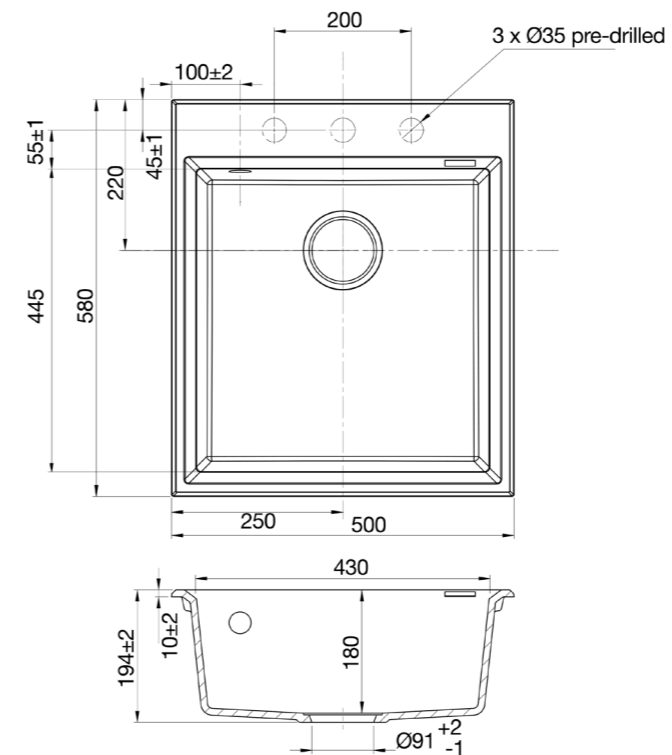

GEMINI: TECHNICAL DETAILS

Overall Sink Size	839 (L) x 559 (W) mm
Bowl Size per Bowl	362 (L) x 416 (W) mm
Bowl Depth	229 mm

Sink Dimensions

Note: All dimensions in mm

Mocha | 577.35.140

PRIMO

Single Bowl Sinks with Drainboard

PRIMO: FINISHES

PRIMO: FINISHES

PRIMO: TECHNICAL DETAILS

Overall Sink Size	860 (L) x 500 (W) mm
Bowl Size	427 (L) x 390 (W) mm
Bowl Depth	180 mm

Sink Dimensions

Note: All dimensions in mm

GERADE

Single Bowl Sinks

GERADE: FINISHES

Ivory | 577.35.430

GERADE: FINISHES

Obsidian | 577.35.330

Truffle | 577.35.030

GERADE: TECHNICAL DETAILS

Overall Sink Size	790 (L) x 500 (W) mm
Bowl Size	720 (L) x 355 (W) mm
Bowl Depth	180 mm

Obsidian | 577.35.320

Truffle | 577.35.020

QUADRA: TECHNICAL DETAILS

Overall Sink Size	500 (L) x 580 (W) mm
Bowl Size	430 (L) x 445 (W) mm
Bowl Depth	180 mm

Sink Dimensions

Note: All dimensions in mm

Mocha | 577.35.120