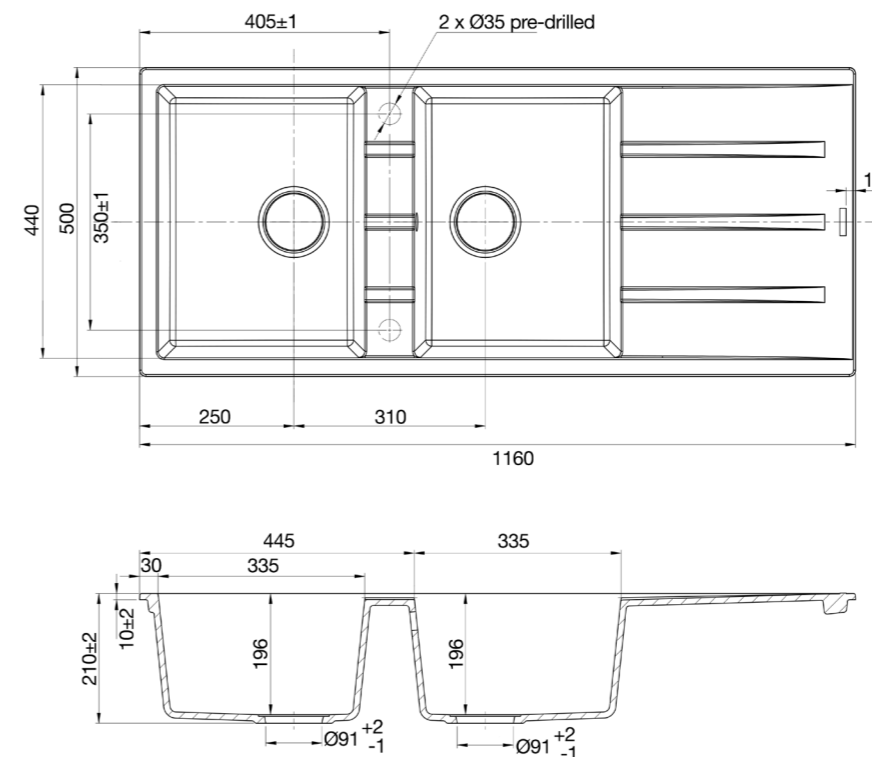

GRANDE

Double Bowl Sinks with Drainboard

GRANDE: FINISHES

GRANDE: FINISHES

GRANDE: TECHNICAL DETAILS

Overall Sink Size	1,160 (L) x 500 (W) mm
Bowl Size per Bowl	335 (L) x 440 (W) mm
Bowl Depth	196 mm

Sink Dimensions

GEMINI: TECHNICAL DETAILS

Overall Sink Size	839 (L) x 559 (W) mm
Bowl Size per Bowl	362 (L) x 416 (W) mm
Bowl Depth	229 mm

Sink Dimensions

Note: All dimensions in mm

Mocha | 577.35.140

PRIMO

Single Bowl Sinks with Drainboard

PRIMO: FINISHES

PRIMO: FINISHES

PRIMO: TECHNICAL DETAILS

Overall Sink Size	860 (L) x 500 (W) mm
Bowl Size	427 (L) x 390 (W) mm
Bowl Depth	180 mm

Sink Dimensions

Note: All dimensions in mm

GERADE

Single Bowl Sinks