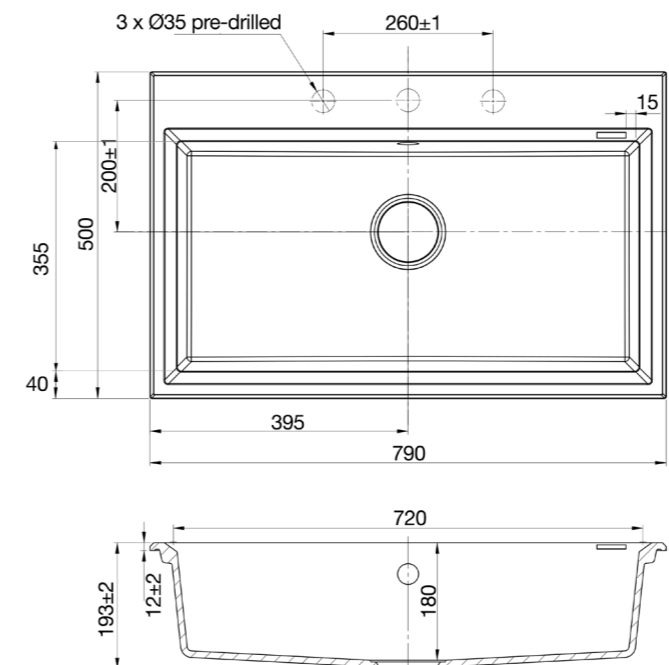

Sink Dimensions

Note: All dimensions in mm