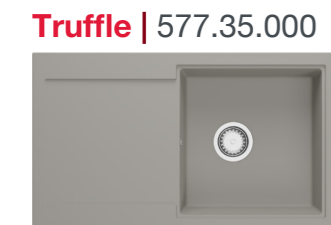

GRANDE

Double Bowl Sinks with Drainboard

GRANDE: FINISHES

GRANDE: FINISHES

GRANDE: TECHNICAL DETAILS

Overall Sink Size	1,160 (L) x 500 (W) mm
Bowl Size per Bowl	335 (L) x 440 (W) mm
Bowl Depth	196 mm

Sink Dimensions

GEMINI: TECHNICAL DETAILS

Overall Sink Size	839 (L) x 559 (W) mm
Bowl Size per Bowl	362 (L) x 416 (W) mm
Bowl Depth	229 mm

Sink Dimensions

Note: All dimensions in mm

Mocha | 577.35.140

PRIMO

Single Bowl Sinks with Drainboard

PRIMO: FINISHES

PRIMO: FINISHES

PRIMO: TECHNICAL DETAILS

Overall Sink Size	860 (L) x 500 (W) mm
Bowl Size	427 (L) x 390 (W) mm
Bowl Depth	180 mm

Sink Dimensions

Note: All dimensions in mm

GERADE

Single Bowl Sinks