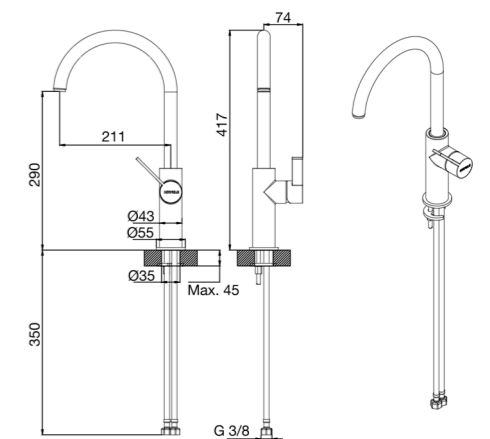

FLORUS: TECHNICAL DETAILS

<b>Faucet type</b>	Single Lever Mixer Faucet
<b>Material</b>	Brass
<b>Aerator type</b>	With housing
<b>Water flow rate</b>	14 litres/minute at 3 bar pressure

Faucet Dimensions

Note: All dimensions in mm

Faucet Dimensions

Note: All dimensions in mm