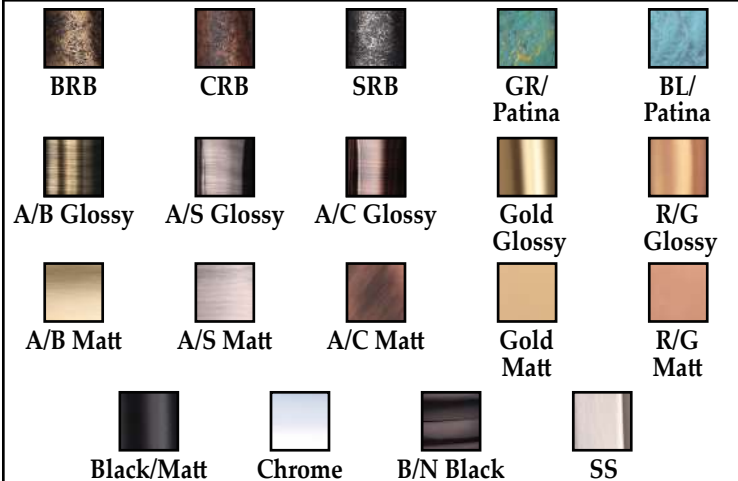

4X7 [1PCS MRP]

MRP

4160

MATERIAL - BRASS

MODEL NAME - OPEL

AVAILABLE FINISH

SIZE

8X4 [1PCS MRP]