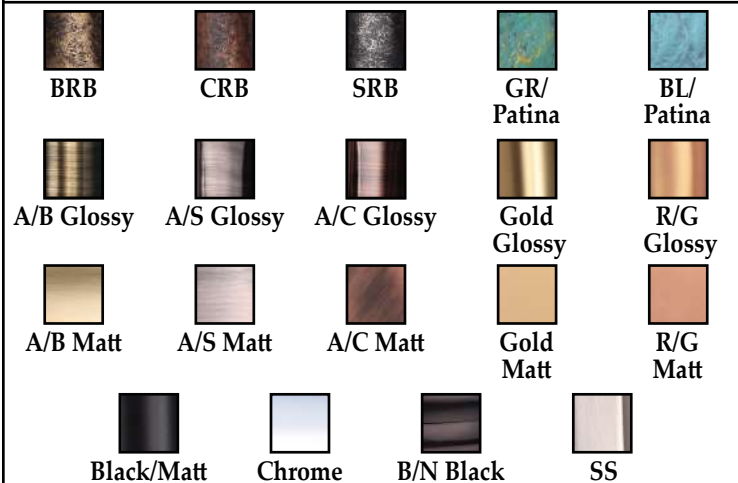

AVAILABLE FINISH

SIZE

3X8 [1PCS MRP]

MRP

4160