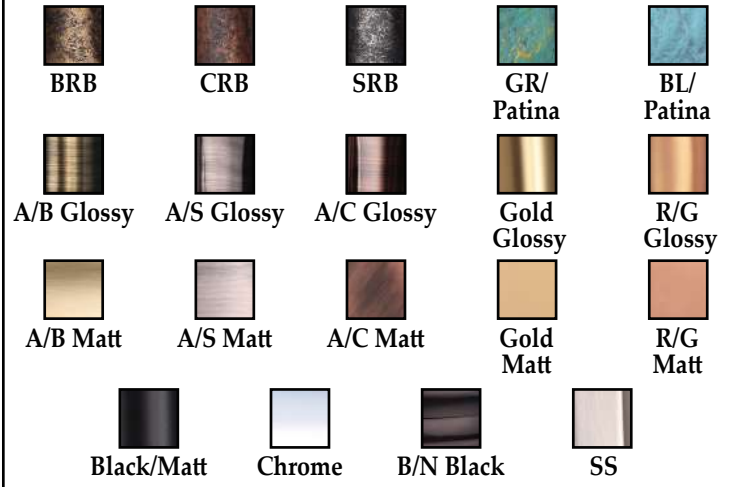

SIZE

6" 6X3 [1PCS MRP]

MRP

4360

GLASS DOOR HANDLE MRP LIST

MATERIAL - BRASS

MODEL NAME - HEVER

AVAILABLE FINISH