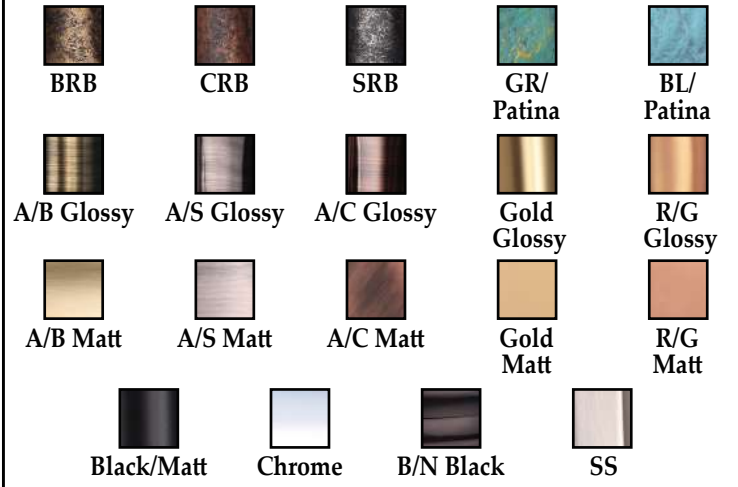

AVAILABLE FINISH

SIZE

8X4 [1PCS MRP]

MRP

5720

MATERIAL - BRASS