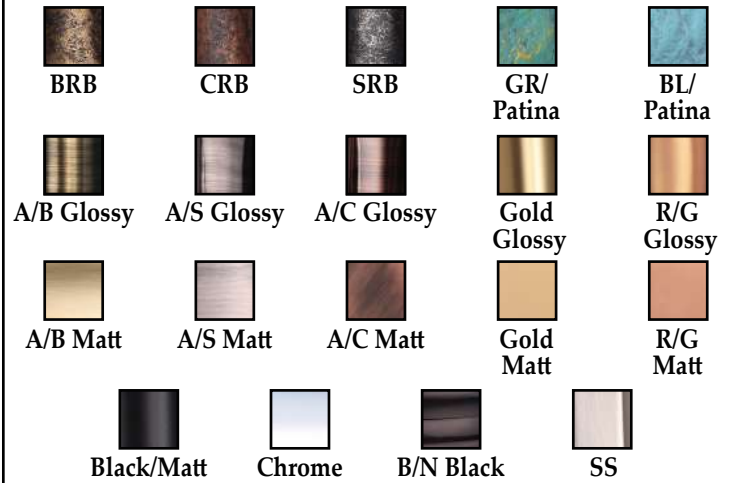

SIZE

4X8 [1PCS MRP]

MRP

5200

MATERIAL - BRASS

MODEL NAME - FLAT

AVAILABLE FINISH

SIZE