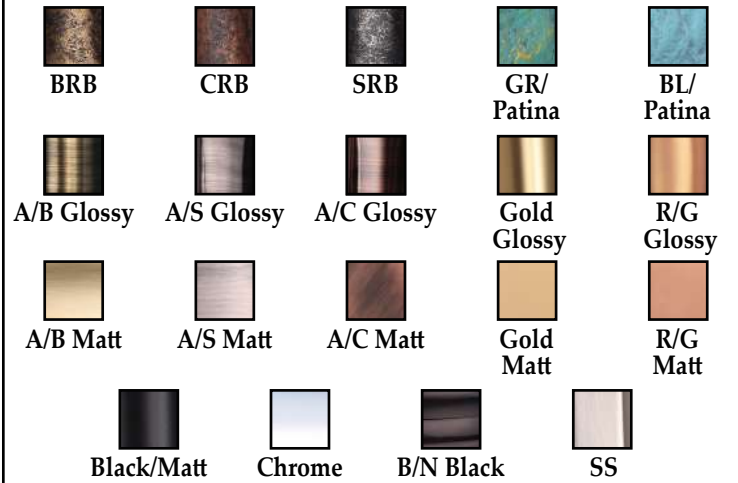

AVAILABLE FINISH

SIZE

8X4 [1PCS MRP]

MRP

4160

MATERIAL - BRASS