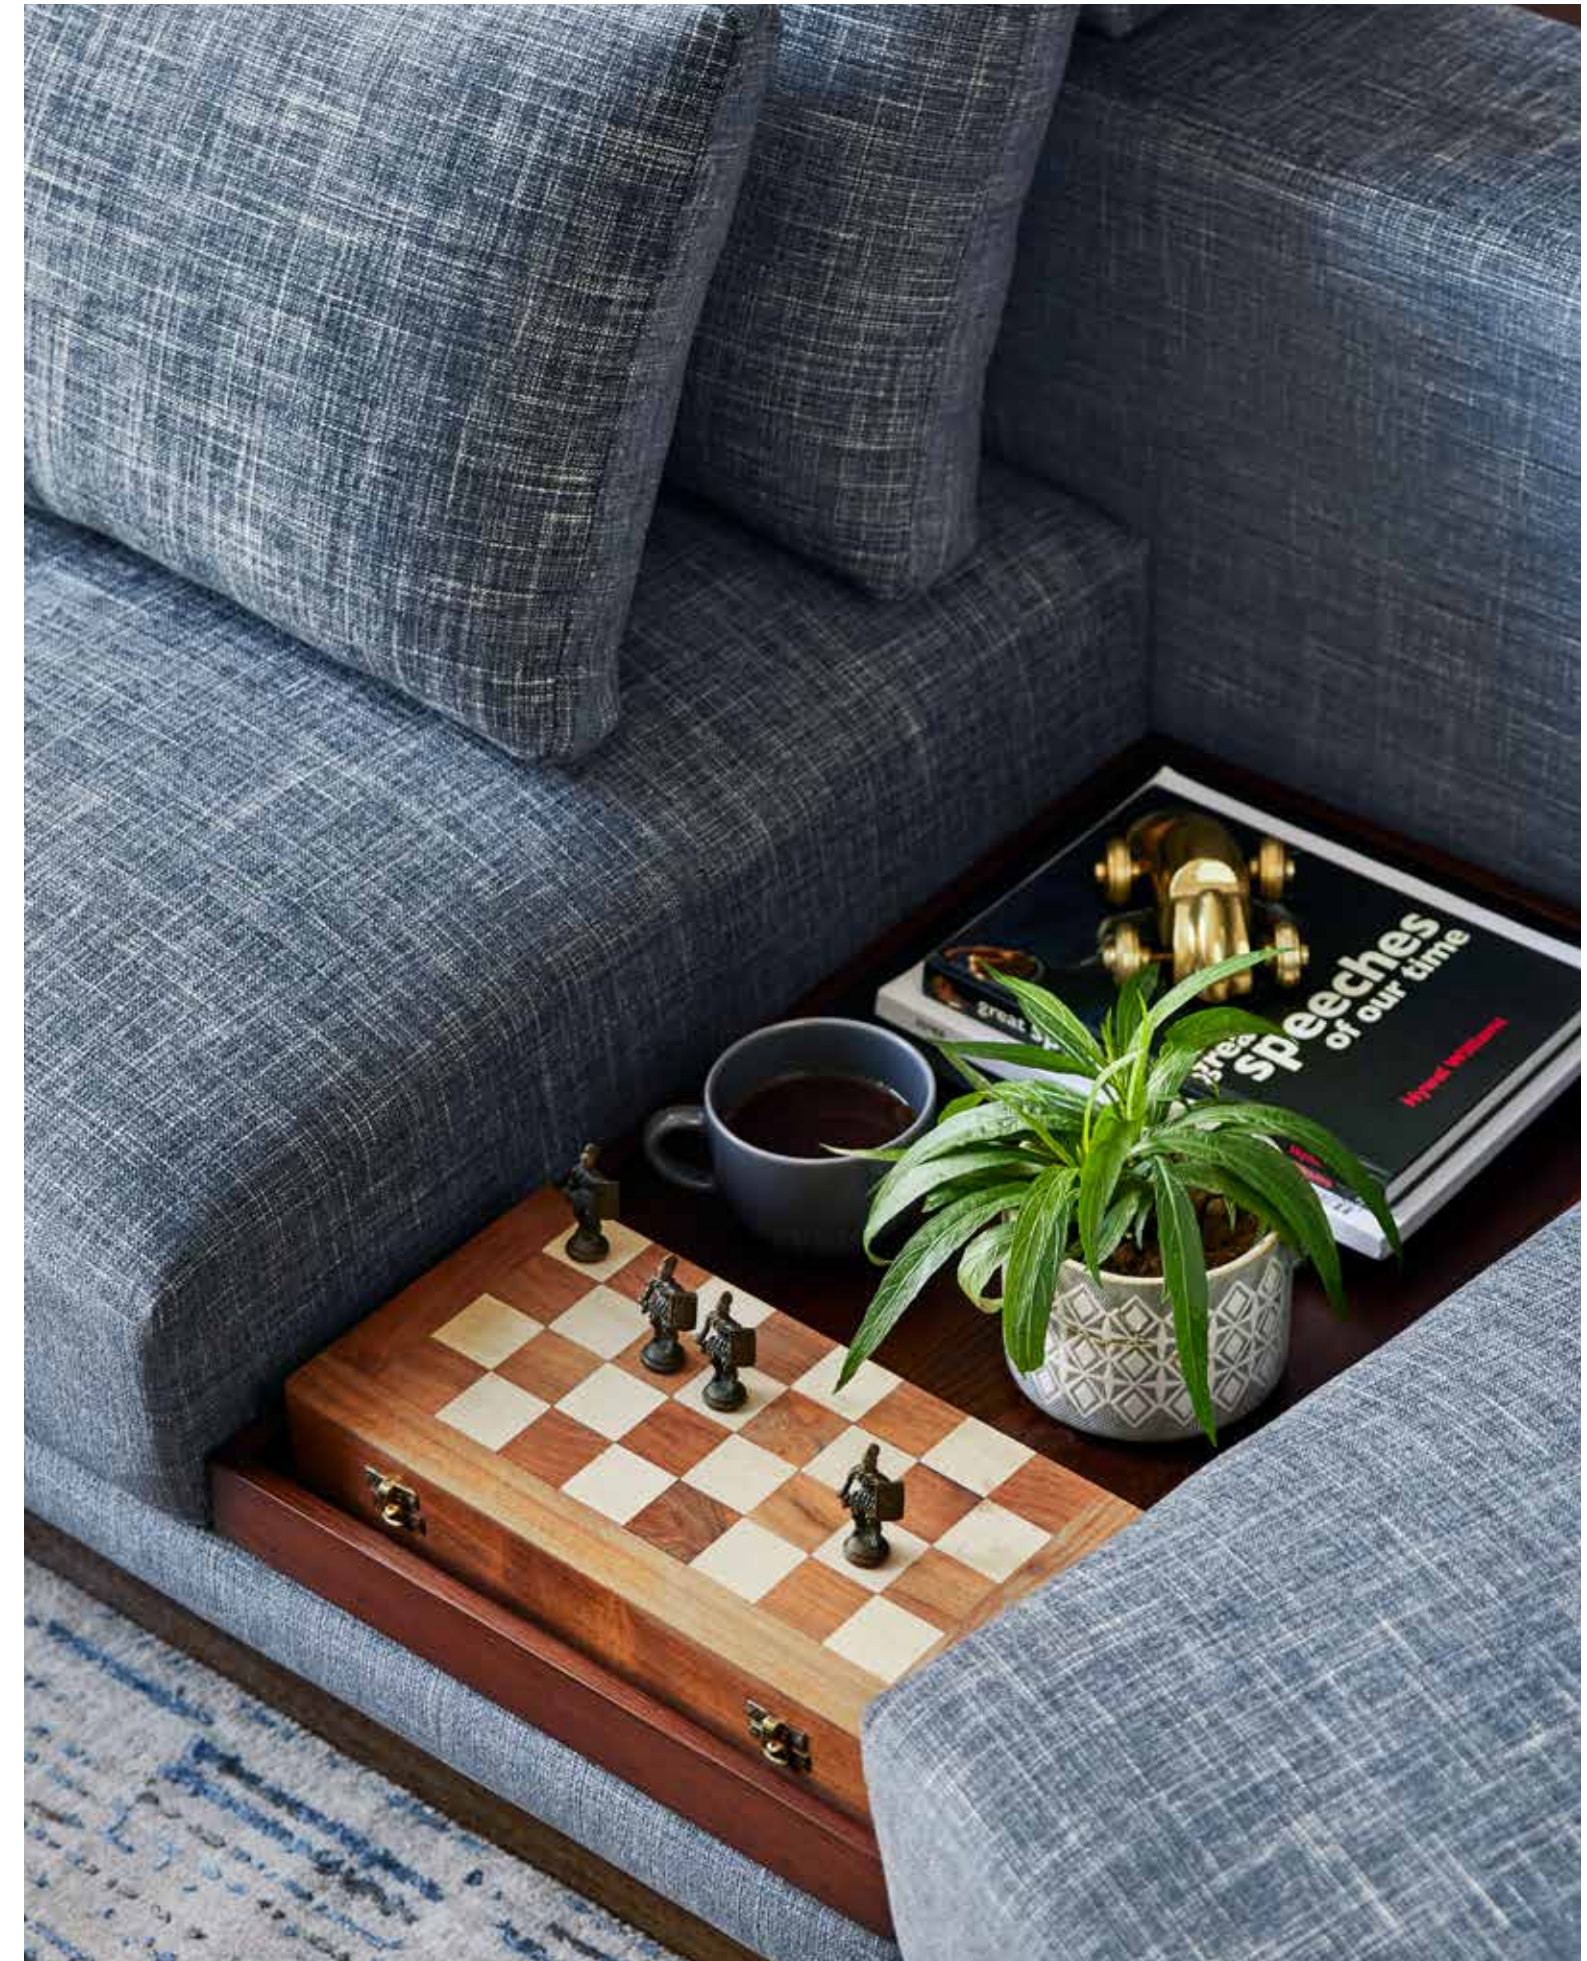

Living Room
SOFA

UFLSOFX3SDARIO0700
Dimension - 2438 L X 864 W X 965 H (mm)
Materials - Leather, MS Powder Coated Black Legs, Beach Wood Sofa Base
MRP - ₹ 293,999 (Inclusive of all taxes)

UFLSOFX2SDARIO0701
Dimension - 1829 L X 864 W X 965 H (mm)
Materials - Leather, MS Powder Coated Black Legs, Beach Wood Sofa Base
MRP - ₹ 239,999 (Inclusive of all taxes)

UFLSOFX1SDARIO0702
Dimension - 1219 L X 864 W X 965 H (mm)
Materials - Leather, MS Powder Coated Black Legs, Beach Wood Sofa Base
MRP - ₹ 179,999 (Inclusive of all taxes)

UFLSOSSLHALRO00751
Dimension - 115 L X 69 W X 35.5 H (mm)
Materials - Beige Leather Upholstery, MS Powder Coated Legs
MRP - ₹ 399,999 (Inclusive of all taxes)

UFLSOSSLHALRO00752
Dimension - 115 L X 69 W X 35.5 H (mm)
Materials - White Leather Upholstery, MS Powder Coated Legs
MRP - ₹ 399,999 (Inclusive of all taxes)

UFLSOFX3SNUHA00722
Dimension - 2261 L X 965 W X 965 H (mm)
Materials - Leather Upholstery, SS Chrome Finish Legs
MRP - ₹ 279,999 (Inclusive of all taxes)

UFLSOFX2SNUHA00723
Dimension - 1727 L X 965 W X 965 H (mm)
Materials - Leather Upholstery, SS Chrome Finish Legs
MRP - ₹ 233,999 (Inclusive of all taxes)

UFLSOSSLHIANS00753
Dimension - 3327 L X 3454 W X 724 H (mm)
Materials - Upholstered Fabric Seat, SS Legs in Gold
MRP - ₹ 439,999 (Inclusive of all taxes)