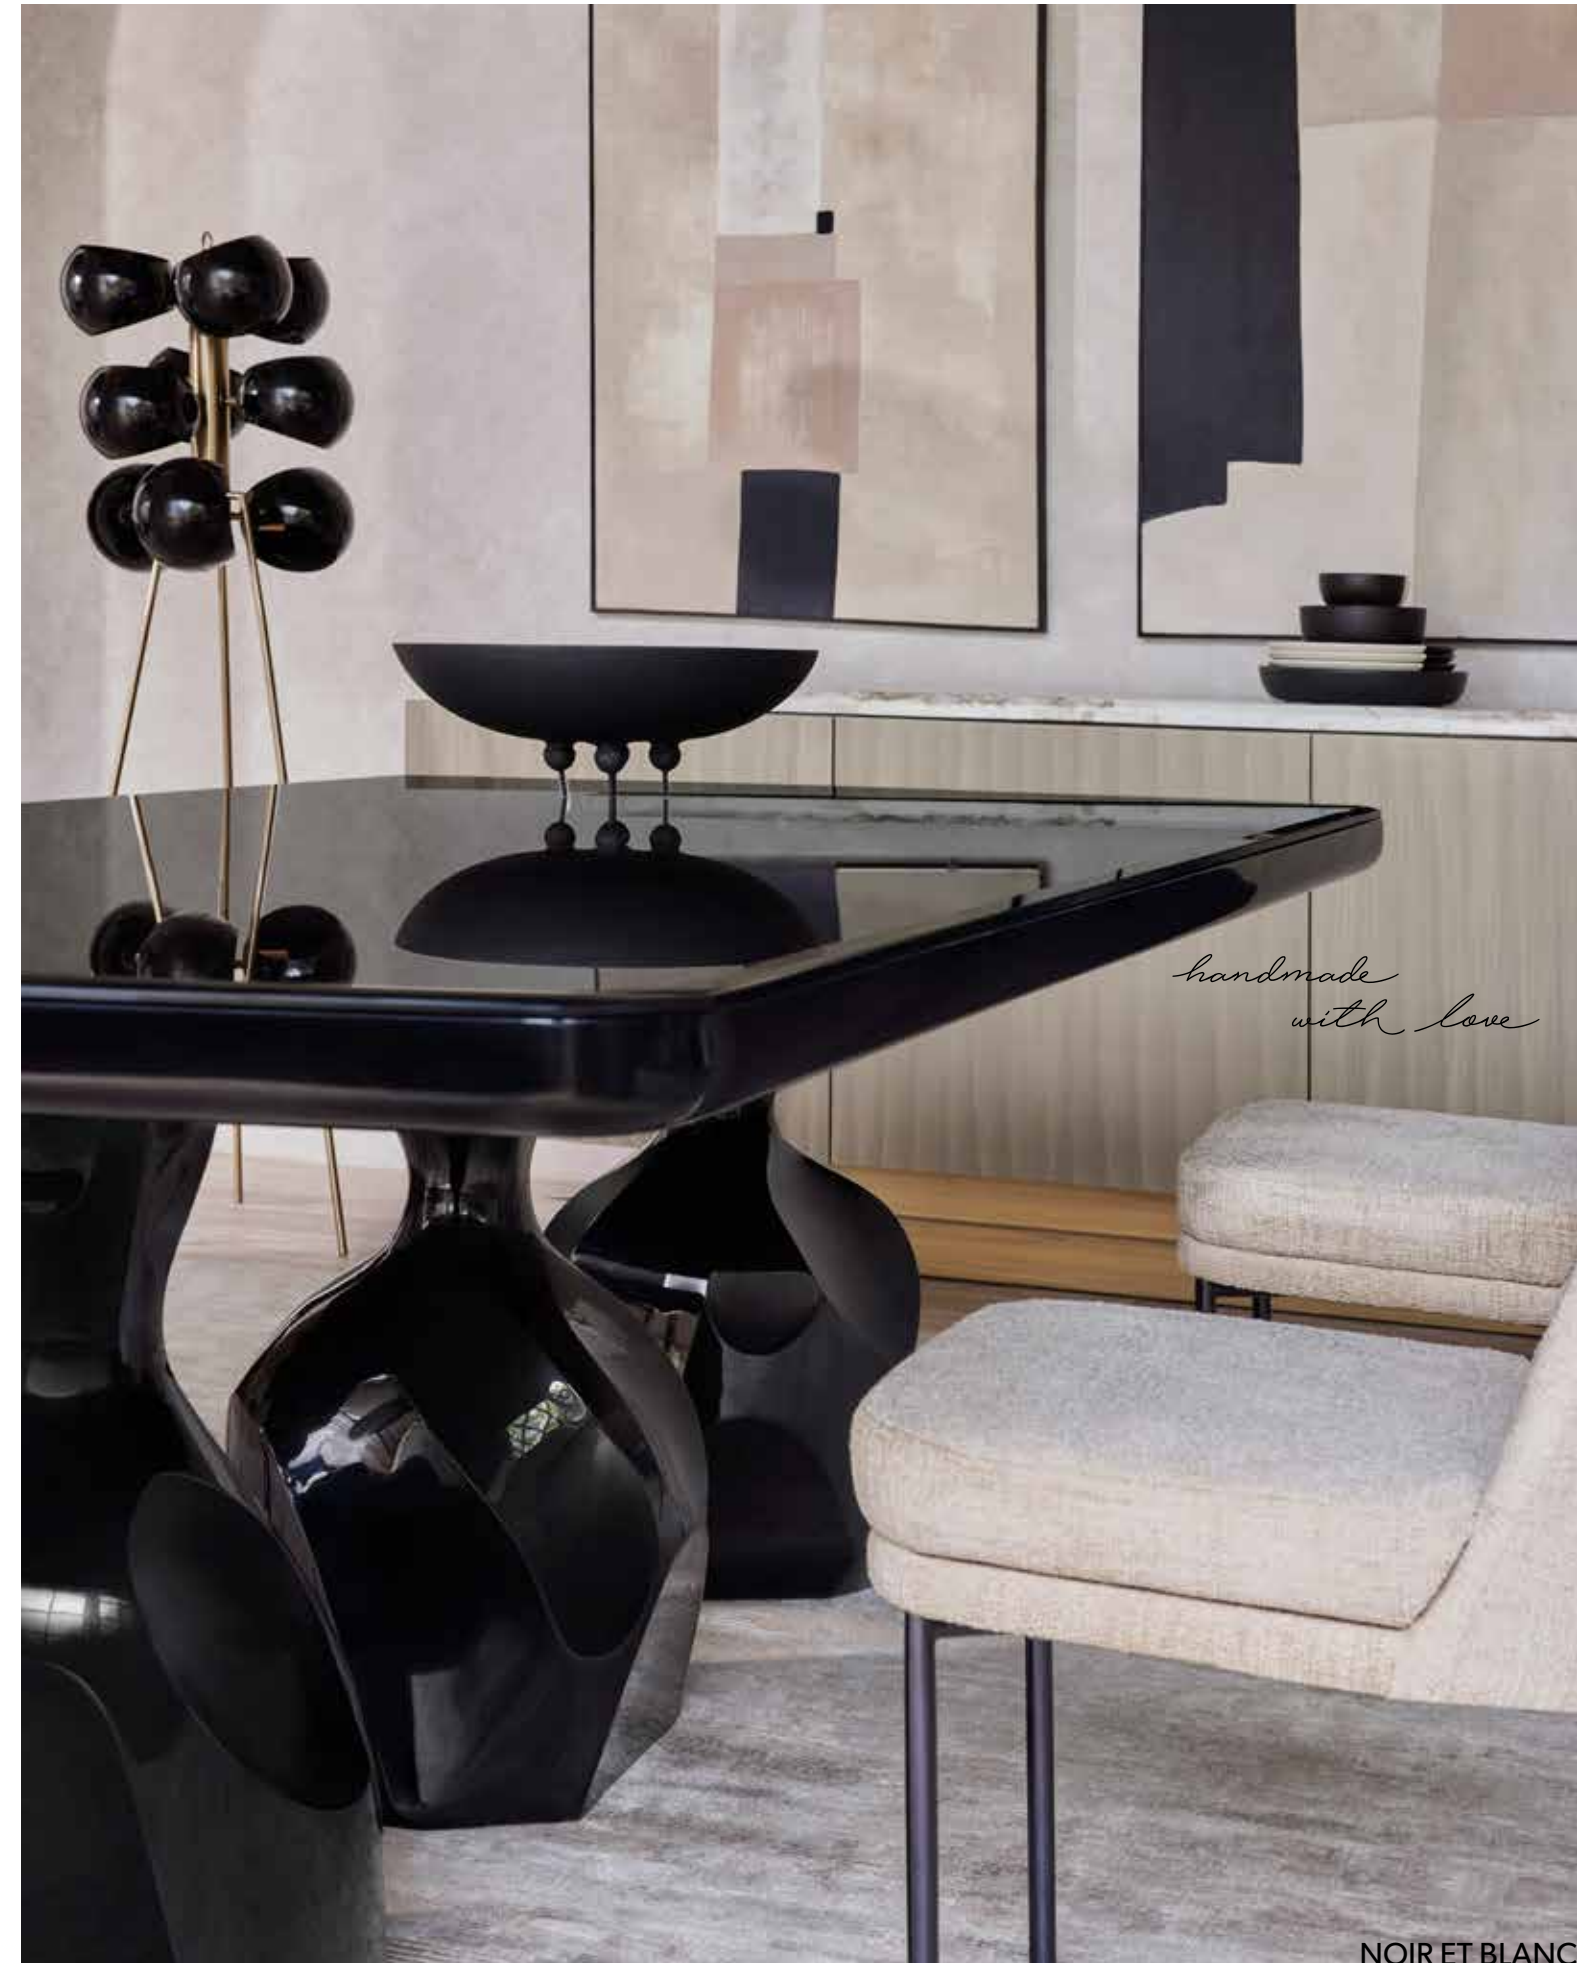

*handmade
with love*