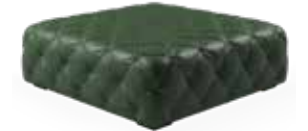

A REGAL AFFAIR
Luigi Ottomon

UFLANTACTLUIG00808
Dimension - 48 L X 48 W X 18 H (mm)
Materials - Leather Upholstery, SS Gold Frame Legs
MRP - ₹ 129,999 (Inclusive of all taxes)