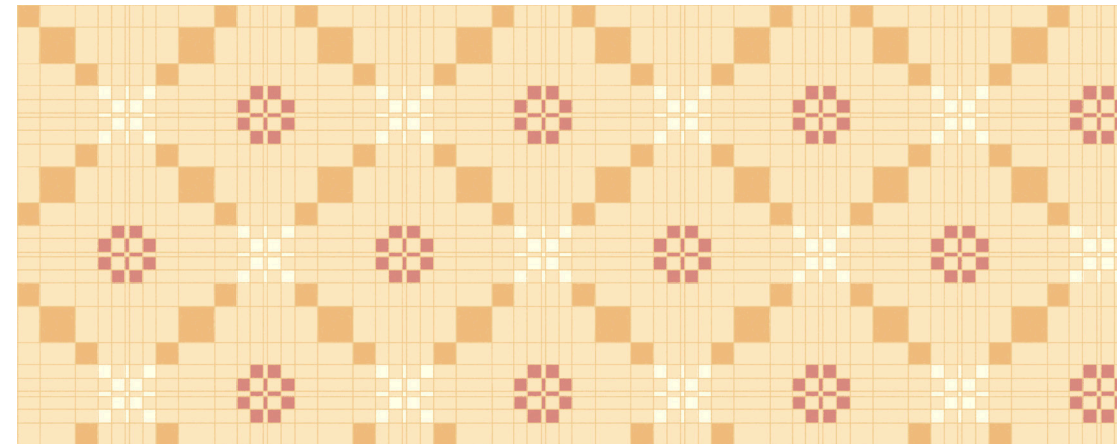

W199LK86N75
Daffodil