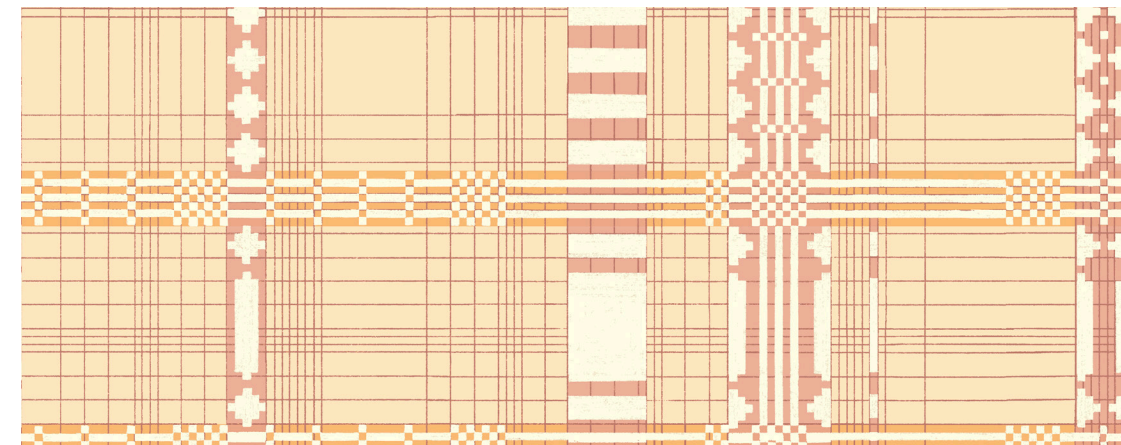

W199LK61N75
Citrus Blend

W199LK62N75
Harvest Mix

W199LK63N75
Forest Blend

W199LK64N75
Summer Fusion

Fine Figure | Monsoon | W199LK65N75

Ruler-straight strips have been cut out and rearranged so all the ornamental details are in focus. A conventional sense of symmetry is replaced by charming playfulness, and the effect is a cool and contemporary backdrop for streamlined decor.

W199LK65N75
Monsoon

W199LK66N75
Almond

W199LK67N75
Daffodil

W199LK68N75
Cashew

Circle game | Cashew | W199LK69N75

Elements are moved around and reordered. The charm is in the play. Shifting, unfinished circles capture the beauty of a pattern in flux, while simple square arrangements provide geometric flair. A wonderfully modern room experience is the result.

W199LK69N75
Cashew

W199LK70N75
Muslin

W199LK71N75
Daffodil

W199LK72N75
Stream Blue

Check This | Cinnamon | W199LK73N75

The timeless check pattern is revisited. Thick and thin handpainted lines convey the look and feel of the traditional thin Indian cotton towels. With their earthy shades, the look is casual yet elegant, warm and welcoming. A pattern for all places.

W199LK73N75
Cinnamon

W199LK74N75
Lotus

W199LK75N75
Basil

W199LK76N75
Stream Blue

Dotted Lines | Muslin | W199LK79N75

Lines of dots in a symmetrical arrangement offer a delicate sense of geometry and minimalist elegance. Light and airy, it can be all the design flair a room needs, or act as a supporting pattern in a more complex scheme.