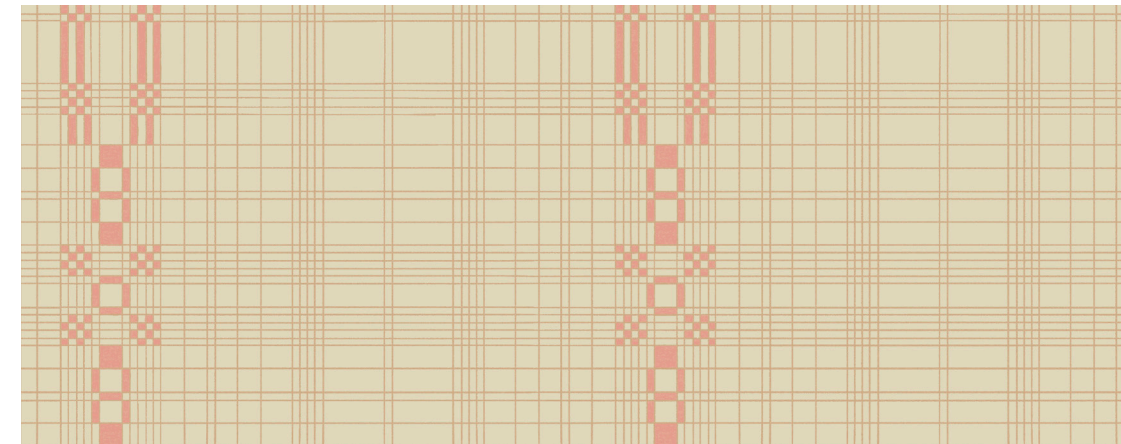

W199LK82N75
Cashew