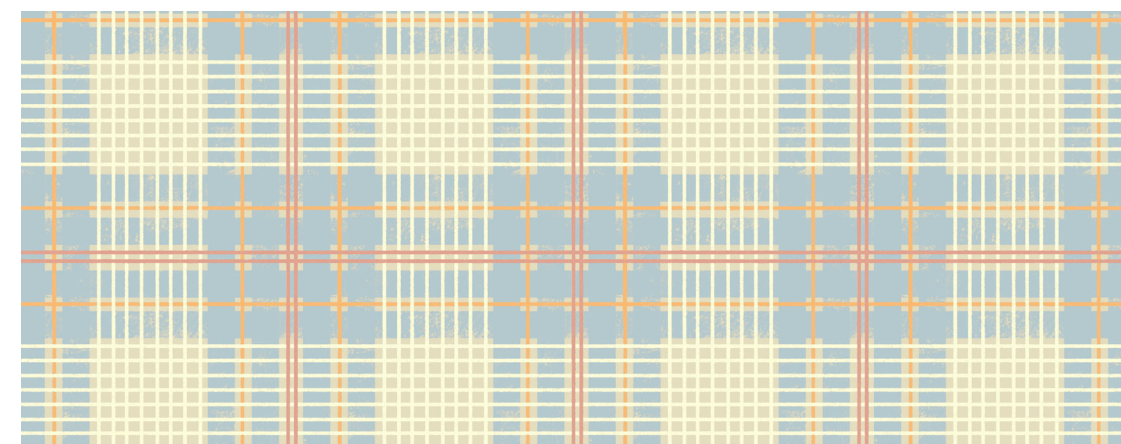

W199LK69N75
Cashew

W199LK70N75
Muslin

W199LK71N75
Daffodil

W199LK72N75
Stream Blue

Check This | Cinnamon | W199LK73N75

The timeless check pattern is revisited. Thick and thin handpainted lines convey the look and feel of the traditional thin Indian cotton towels. With their earthy shades, the look is casual yet elegant, warm and welcoming. A pattern for all places.

W199LK73N75
Cinnamon

W199LK74N75
Lotus

W199LK75N75
Basil

W199LK76N75
Stream Blue

Dotted Lines | Muslin | W199LK79N75

Lines of dots in a symmetrical arrangement offer a delicate sense of geometry and minimalist elegance. Light and airy, it can be all the design flair a room needs, or act as a supporting pattern in a more complex scheme.