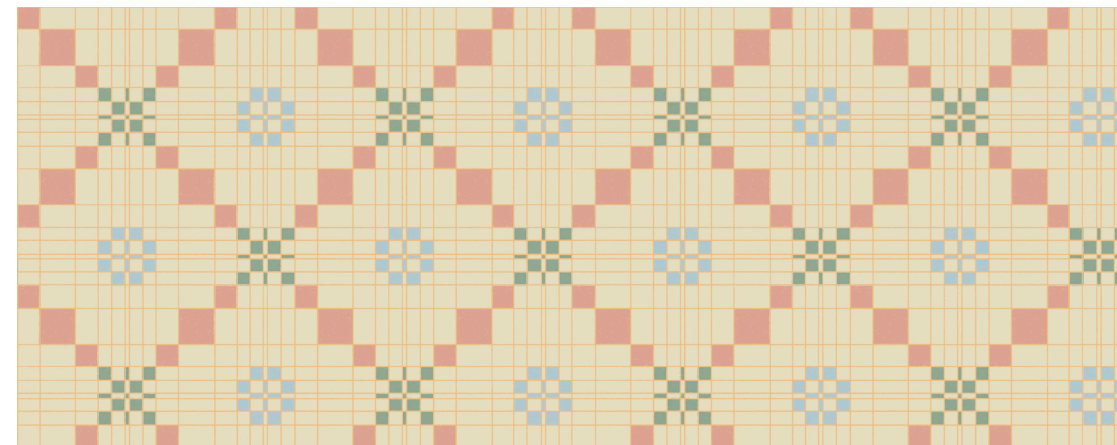

W199LK87N75
Cashew