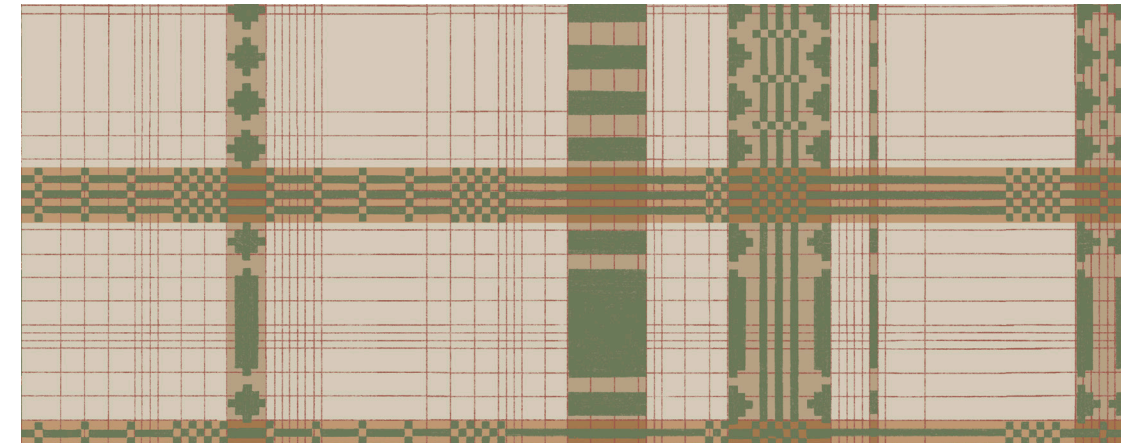

W199LK61N75
Citrus Blend

W199LK62N75
Harvest Mix

W199LK63N75
Forest Blend

W199LK64N75
Summer Fusion

Fine Figure | Monsoon | W199LK65N75

Ruler-straight strips have been cut out and rearranged so all the ornamental details are in focus. A conventional sense of symmetry is replaced by charming playfulness, and the effect is a cool and contemporary backdrop for streamlined decor.

W199LK65N75
Monsoon

W199LK66N75
Almond

W199LK67N75
Daffodil

W199LK68N75
Cashew

Circle game | Cashew | W199LK69N75

Elements are moved around and reordered. The charm is in the play. Shifting, unfinished circles capture the beauty of a pattern in flux, while simple square arrangements provide geometric flair. A wonderfully modern room experience is the result.