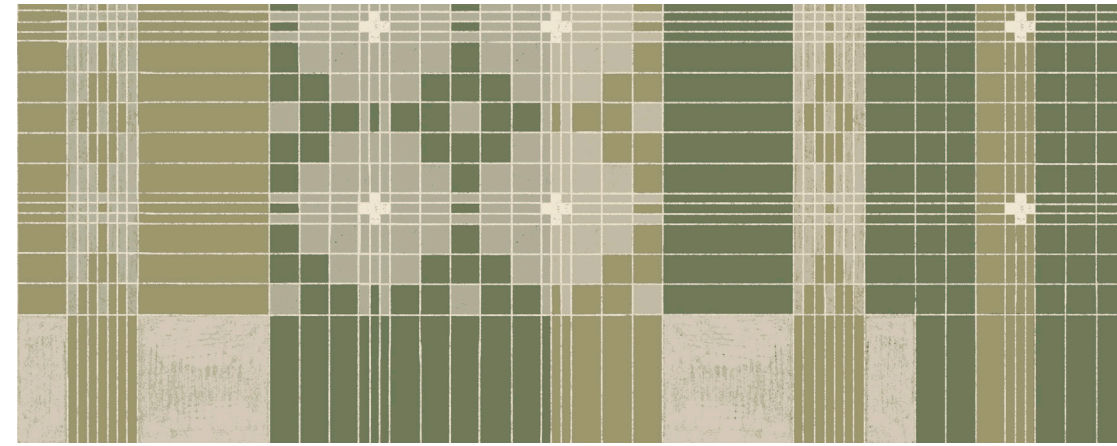

MANUSCRIPT

Creating cloth is one of the
oldest of human activities.
But what lies beneath the
weave?

Manuscript is a series of patterns born from weaver's diagrams on paper - landscapes of geometry, works of art in their own right. The tremendous artistry behind the pattern creation for textiles such as Punjab's famous khes, and other similar weaves around the world, inspire striking, versatile and modern wall covering compositions. Clad with their graceful sense of texture, balanced symmetry and an India flavoured colour palette, ordinary spaces attain a sublime beauty.

Hidden Harmony | Neem | W199LK57N75

Closely related shades and geometric harmony please the eye, while handpainted lines like soft, loose threads of fabric offer a warm sense of texture. The versatile design allows plenty of decor freedom and any part of the home is uplifted by the pattern's charisma.