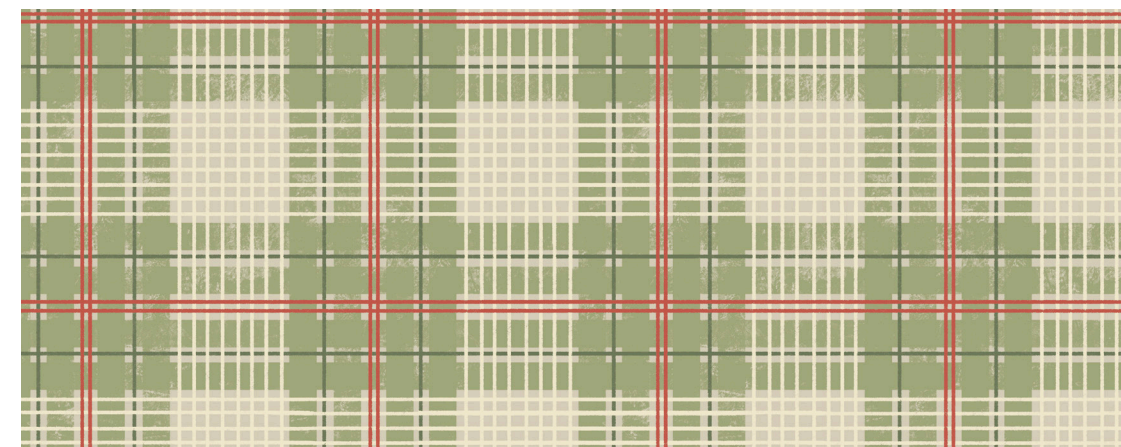

W199LK69N75
Cashew

W199LK70N75
Muslin

W199LK71N75
Daffodil

W199LK72N75
Stream Blue

Check This | Cinnamon | W199LK73N75

The timeless check pattern is revisited. Thick and thin handpainted lines convey the look and feel of the traditional thin Indian cotton towels. With their earthy shades, the look is casual yet elegant, warm and welcoming. A pattern for all places.

W199LK73N75
Cinnamon

W199LK74N75
Lotus

W199LK75N75
Basil

W199LK76N75
Stream Blue

Dotted Lines | Muslin | W199LK79N75

Lines of dots in a symmetrical arrangement offer a delicate sense of geometry and minimalist elegance. Light and airy, it can be all the design flair a room needs, or act as a supporting pattern in a more complex scheme.