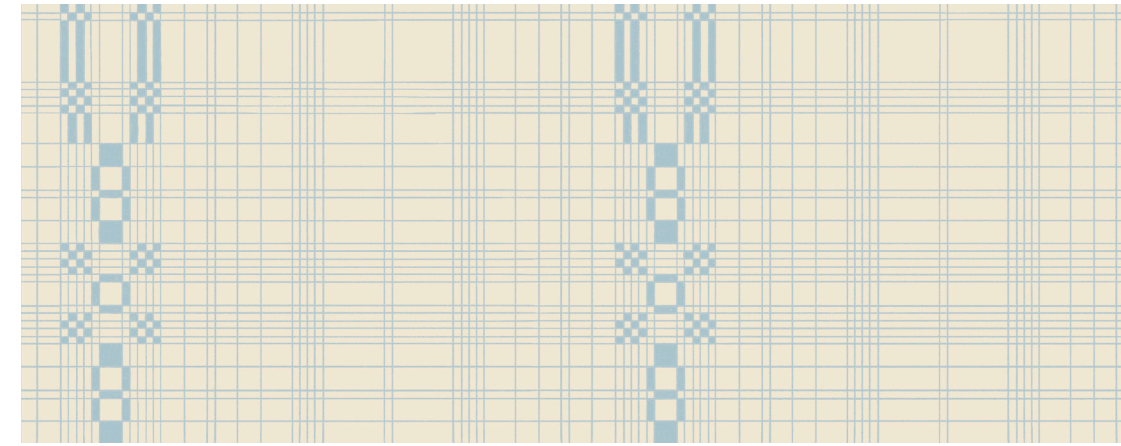

W199LK73N75
Cinnamon

W199LK74N75
Lotus

W199LK75N75
Basil

W199LK76N75
Stream Blue

Dotted Lines | Muslin | W199LK79N75

Lines of dots in a symmetrical arrangement offer a delicate sense of geometry and minimalist elegance. Light and airy, it can be all the design flair a room needs, or act as a supporting pattern in a more complex scheme.

W199LK77N75
Cashew

W199LK78N75
Monsoon

W199LK79N75
Muslin

W199LK80N75
Almond

Daisy Chains | Muslin | W199LK81N75

Fresh, modern and youthful. With softly-hued colour ways, this graphic stripe arrangement dotted with simple flower forms, is an airy addition to a room. Its simple elegance also makes it a perfect co-ordinate