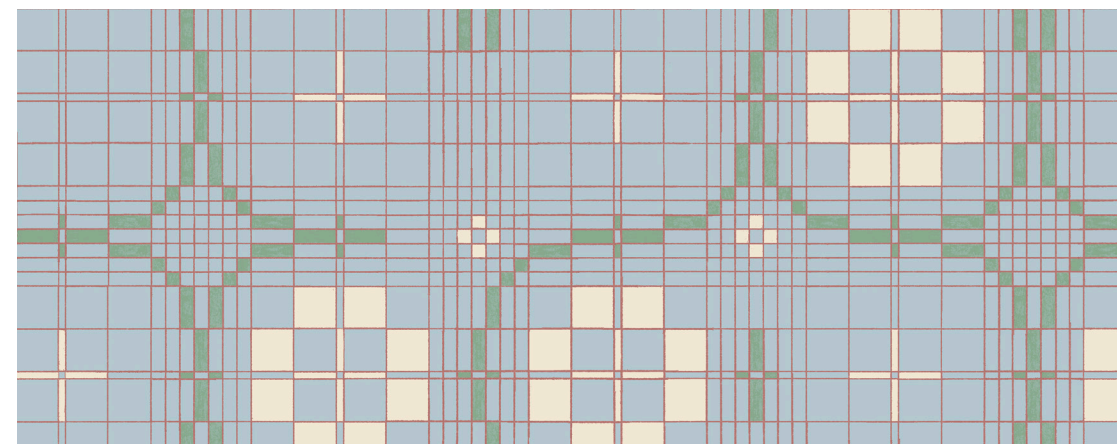

W199LK65N75
Monsoon

W199LK66N75
Almond

W199LK67N75
Daffodil

W199LK68N75
Cashew

Circle game | Cashew | W199LK69N75

Elements are moved around and reordered. The charm is in the play. Shifting, unfinished circles capture the beauty of a pattern in flux, while simple square arrangements provide geometric flair. A wonderfully modern room experience is the result.

W199LK69N75
Cashew

W199LK70N75
Muslin

W199LK71N75
Daffodil

W199LK72N75
Stream Blue

Check This | Cinnamon | W199LK73N75

The timeless check pattern is revisited. Thick and thin handpainted lines convey the look and feel of the traditional thin Indian cotton towels. With their earthy shades, the look is casual yet elegant, warm and welcoming. A pattern for all places.

W199LK73N75
Cinnamon

W199LK74N75
Lotus

W199LK75N75
Basil

W199LK76N75
Stream Blue

Dotted Lines | Muslin | W199LK79N75

Lines of dots in a symmetrical arrangement offer a delicate sense of geometry and minimalist elegance. Light and airy, it can be all the design flair a room needs, or act as a supporting pattern in a more complex scheme.