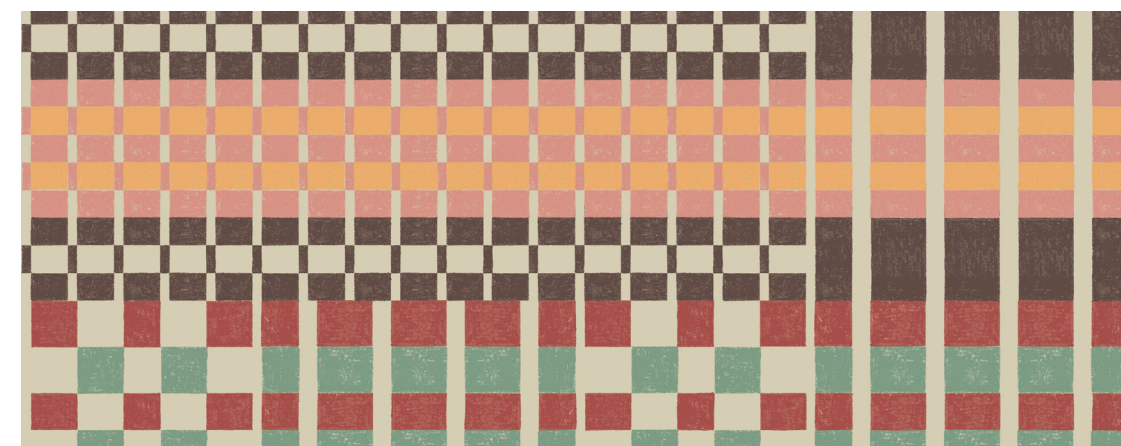

W199LK61N75
Citrus Blend

W199LK62N75
Harvest Mix

W199LK63N75
Forest Blend

W199LK64N75
Summer Fusion

Fine Figure | Monsoon | W199LK65N75

Ruler-straight strips have been cut out and rearranged so all the ornamental details are in focus. A conventional sense of symmetry is replaced by charming playfulness, and the effect is a cool and contemporary backdrop for streamlined decor.