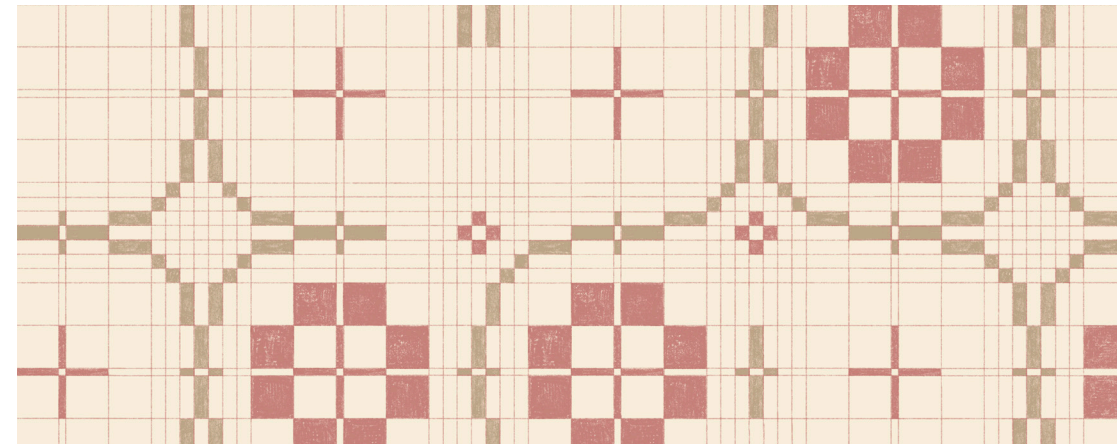

W199LK65N75
Monsoon

W199LK66N75
Almond

W199LK67N75
Daffodil

W199LK68N75
Cashew

Circle game | Cashew | W199LK69N75

Elements are moved around and reordered. The charm is in the play. Shifting, unfinished circles capture the beauty of a pattern in flux, while simple square arrangements provide geometric flair. A wonderfully modern room experience is the result.

W199LK69N75
Cashew

W199LK70N75
Muslin

W199LK71N75
Daffodil

W199LK72N75
Stream Blue

Check This | Cinnamon | W199LK73N75

The timeless check pattern is revisited. Thick and thin handpainted lines convey the look and feel of the traditional thin Indian cotton towels. With their earthy shades, the look is casual yet elegant, warm and welcoming. A pattern for all places.

W199LK73N75
Cinnamon

W199LK74N75
Lotus

W199LK75N75
Basil

W199LK76N75
Stream Blue

Dotted Lines | Muslin | W199LK79N75

Lines of dots in a symmetrical arrangement offer a delicate sense of geometry and minimalist elegance. Light and airy, it can be all the design flair a room needs, or act as a supporting pattern in a more complex scheme.