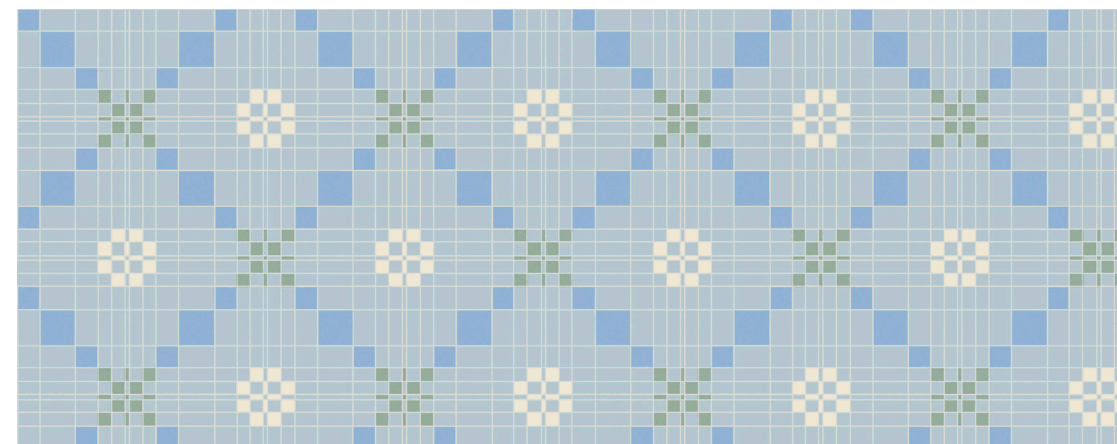

W199LK88N75
Stream Blue