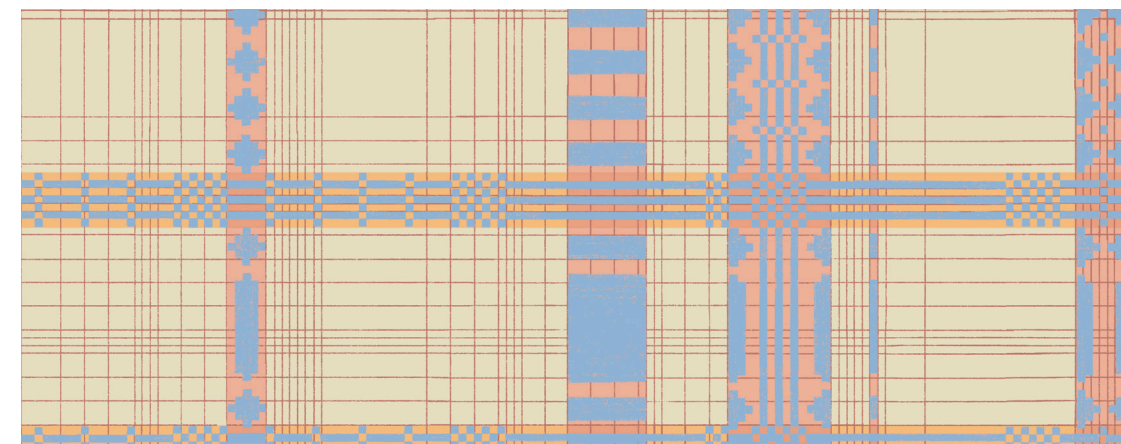

W199LK61N75
Citrus Blend

W199LK62N75
Harvest Mix

W199LK63N75
Forest Blend

W199LK64N75
Summer Fusion

Fine Figure | Monsoon | W199LK65N75

Ruler-straight strips have been cut out and rearranged so all the ornamental details are in focus. A conventional sense of symmetry is replaced by charming playfulness, and the effect is a cool and contemporary backdrop for streamlined decor.

W199LK65N75
Monsoon

W199LK66N75
Almond

W199LK67N75
Daffodil

W199LK68N75
Cashew

Circle game | Cashew | W199LK69N75

Elements are moved around and reordered. The charm is in the play. Shifting, unfinished circles capture the beauty of a pattern in flux, while simple square arrangements provide geometric flair. A wonderfully modern room experience is the result.

W199LK73N75
Cinnamon

W199LK74N75
Lotus

W199LK75N75
Basil

W199LK76N75
Stream Blue

Dotted Lines | Muslin | W199LK79N75

Lines of dots in a symmetrical arrangement offer a delicate sense of geometry and minimalist elegance. Light and airy, it can be all the design flair a room needs, or act as a supporting pattern in a more complex scheme.