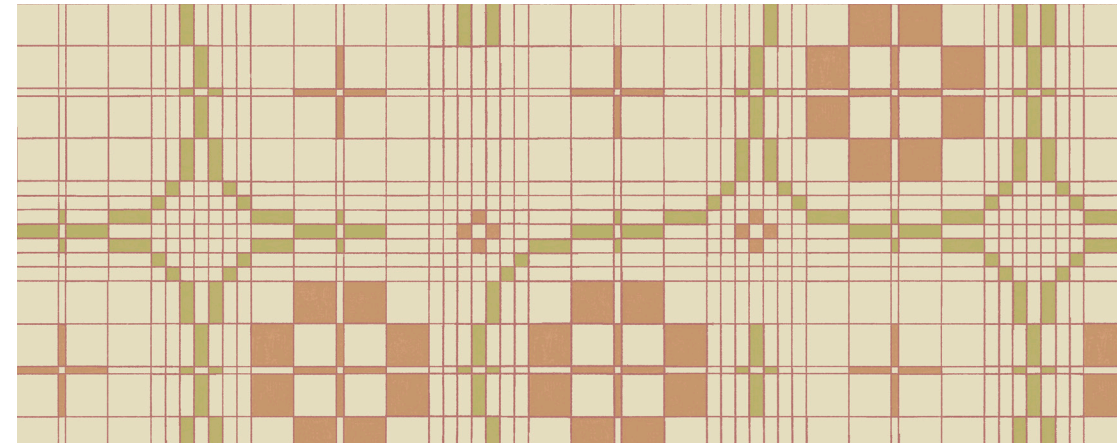

W199LK61N75
Citrus Blend

W199LK62N75
Harvest Mix

W199LK63N75
Forest Blend

W199LK64N75
Summer Fusion

Fine Figure | Monsoon | W199LK65N75

Ruler-straight strips have been cut out and rearranged so all the ornamental details are in focus. A conventional sense of symmetry is replaced by charming playfulness, and the effect is a cool and contemporary backdrop for streamlined decor.

W199LK65N75
Monsoon

W199LK66N75
Almond

W199LK67N75
Daffodil

W199LK68N75
Cashew

Circle game | Cashew | W199LK69N75

Elements are moved around and reordered. The charm is in the play. Shifting, unfinished circles capture the beauty of a pattern in flux, while simple square arrangements provide geometric flair. A wonderfully modern room experience is the result.

W199LK69N75
Cashew

W199LK70N75
Muslin

W199LK71N75
Daffodil

W199LK72N75
Stream Blue

Check This | Cinnamon | W199LK73N75

The timeless check pattern is revisited. Thick and thin handpainted lines convey the look and feel of the traditional thin Indian cotton towels. With their earthy shades, the look is casual yet elegant, warm and welcoming. A pattern for all places.

W199LK73N75
Cinnamon

W199LK74N75
Lotus

W199LK75N75
Basil

W199LK76N75
Stream Blue

Dotted Lines | Muslin | W199LK79N75

Lines of dots in a symmetrical arrangement offer a delicate sense of geometry and minimalist elegance. Light and airy, it can be all the design flair a room needs, or act as a supporting pattern in a more complex scheme.