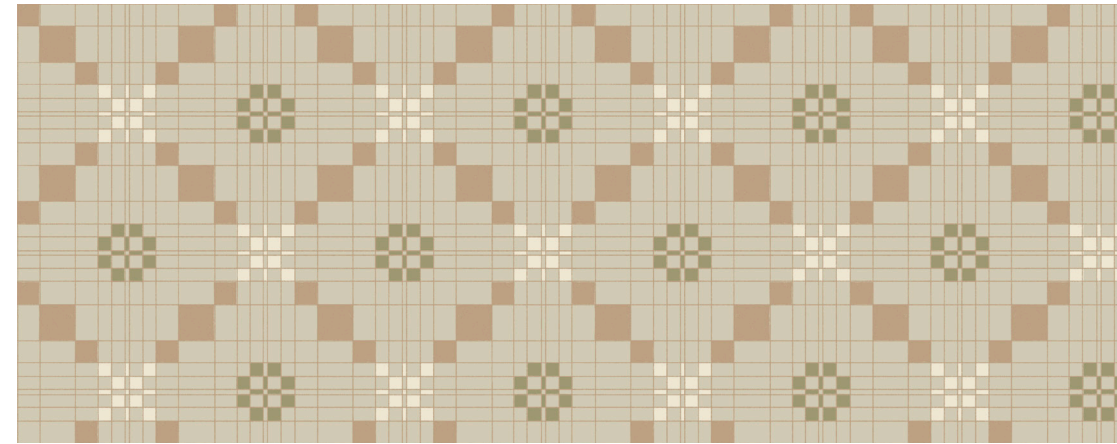

W199LK81N75
Muslin

W199LK82N75
Cashew

W199LK83N75
Cream

W199LK84N75
Almond

Diamond Jubilee | Monsoon | W199LK85N75

Simple at first glance, this diamond lattice pattern has a fun, low-key sparkle. Criss-crossing strings studded with small squares and bursts of geometric florals in the centers create a merry art deco vibe. Easy on the eye and relaxing to the mind, a room is uplifted with its elegant touch.