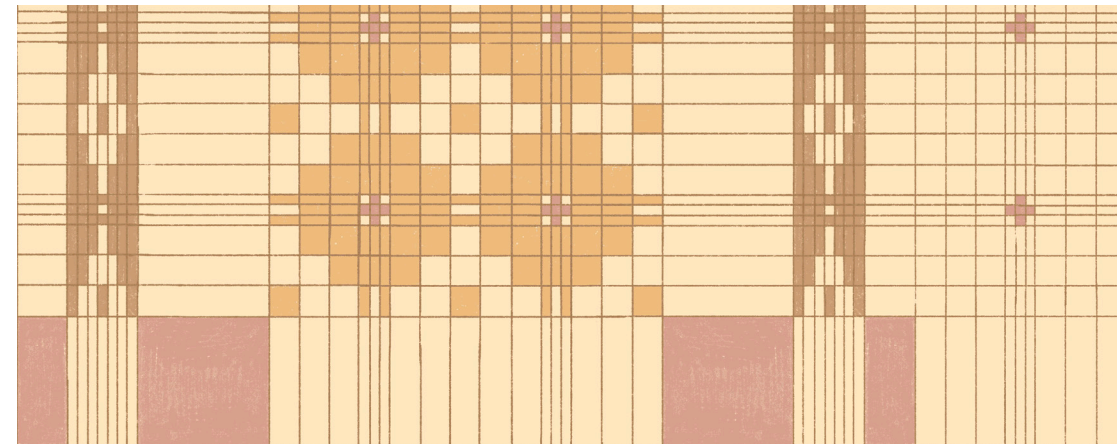

W199LK58N75
Daffodil