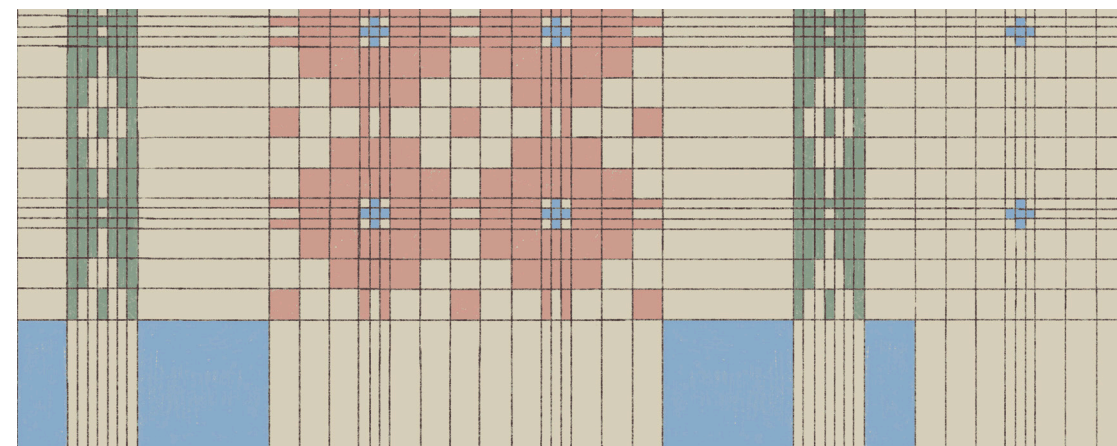

W199LK60N75
Cashew