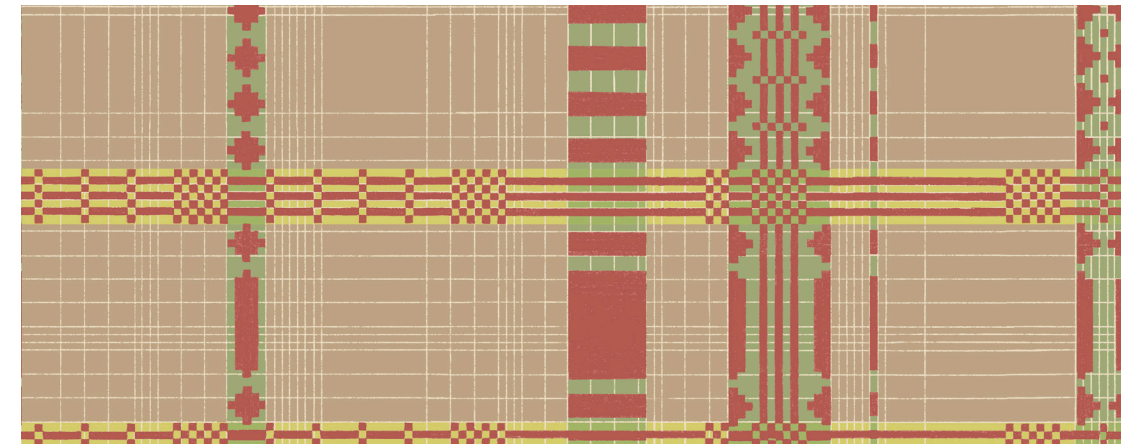

W199LK61N75
Citrus Blend

W199LK62N75
Harvest Mix

W199LK63N75
Forest Blend

W199LK64N75
Summer Fusion

Fine Figure | Monsoon | W199LK65N75

Ruler-straight strips have been cut out and rearranged so all the ornamental details are in focus. A conventional sense of symmetry is replaced by charming playfulness, and the effect is a cool and contemporary backdrop for streamlined decor.

W199LK65N75
Monsoon

W199LK66N75
Almond

W199LK67N75
Daffodil

W199LK68N75
Cashew

Circle game | Cashew | W199LK69N75

Elements are moved around and reordered. The charm is in the play. Shifting, unfinished circles capture the beauty of a pattern in flux, while simple square arrangements provide geometric flair. A wonderfully modern room experience is the result.

W199LK69N75
Cashew

W199LK70N75
Muslin

W199LK71N75
Daffodil

W199LK72N75
Stream Blue

Check This | Cinnamon | W199LK73N75

The timeless check pattern is revisited. Thick and thin handpainted lines convey the look and feel of the traditional thin Indian cotton towels. With their earthy shades, the look is casual yet elegant, warm and welcoming. A pattern for all places.

W199LK73N75
Cinnamon

W199LK74N75
Lotus

W199LK75N75
Basil

W199LK76N75
Stream Blue

Dotted Lines | Muslin | W199LK79N75

Lines of dots in a symmetrical arrangement offer a delicate sense of geometry and minimalist elegance. Light and airy, it can be all the design flair a room needs, or act as a supporting pattern in a more complex scheme.