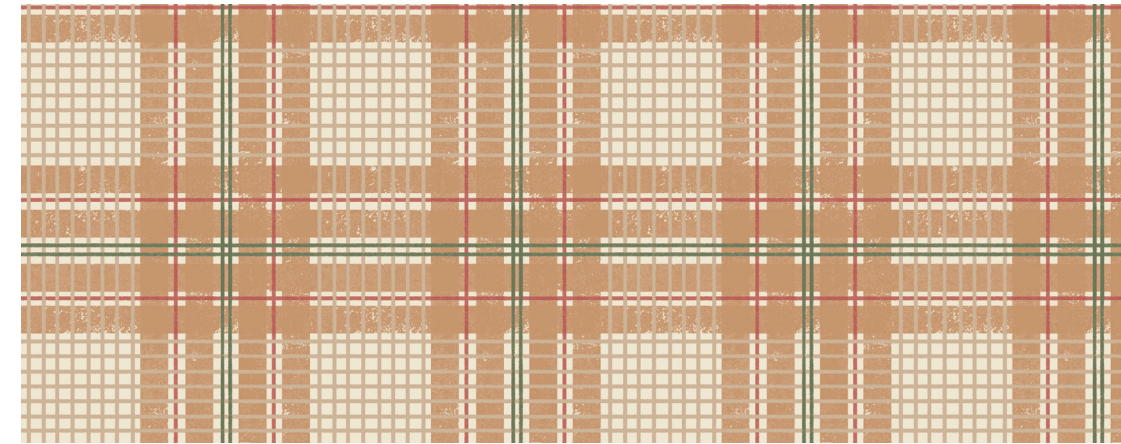

W199LK69N75
Cashew

W199LK70N75
Muslin

W199LK71N75
Daffodil

W199LK72N75
Stream Blue

Check This | Cinnamon | W199LK73N75

The timeless check pattern is revisited. Thick and thin handpainted lines convey the look and feel of the traditional thin Indian cotton towels. With their earthy shades, the look is casual yet elegant, warm and welcoming. A pattern for all places.

W199LK73N75
Cinnamon

W199LK74N75
Lotus

W199LK75N75
Basil

W199LK76N75
Stream Blue

Dotted Lines | Muslin | W199LK79N75

Lines of dots in a symmetrical arrangement offer a delicate sense of geometry and minimalist elegance. Light and airy, it can be all the design flair a room needs, or act as a supporting pattern in a more complex scheme.