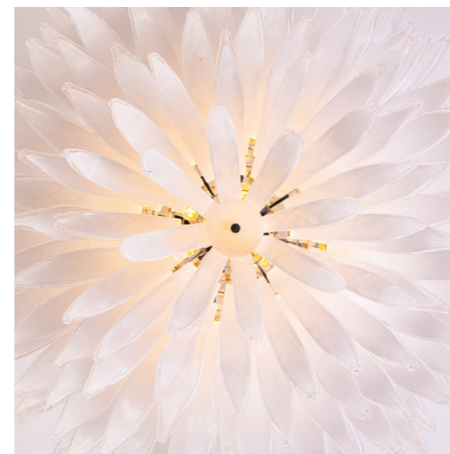

Concentric Layers Of Glass