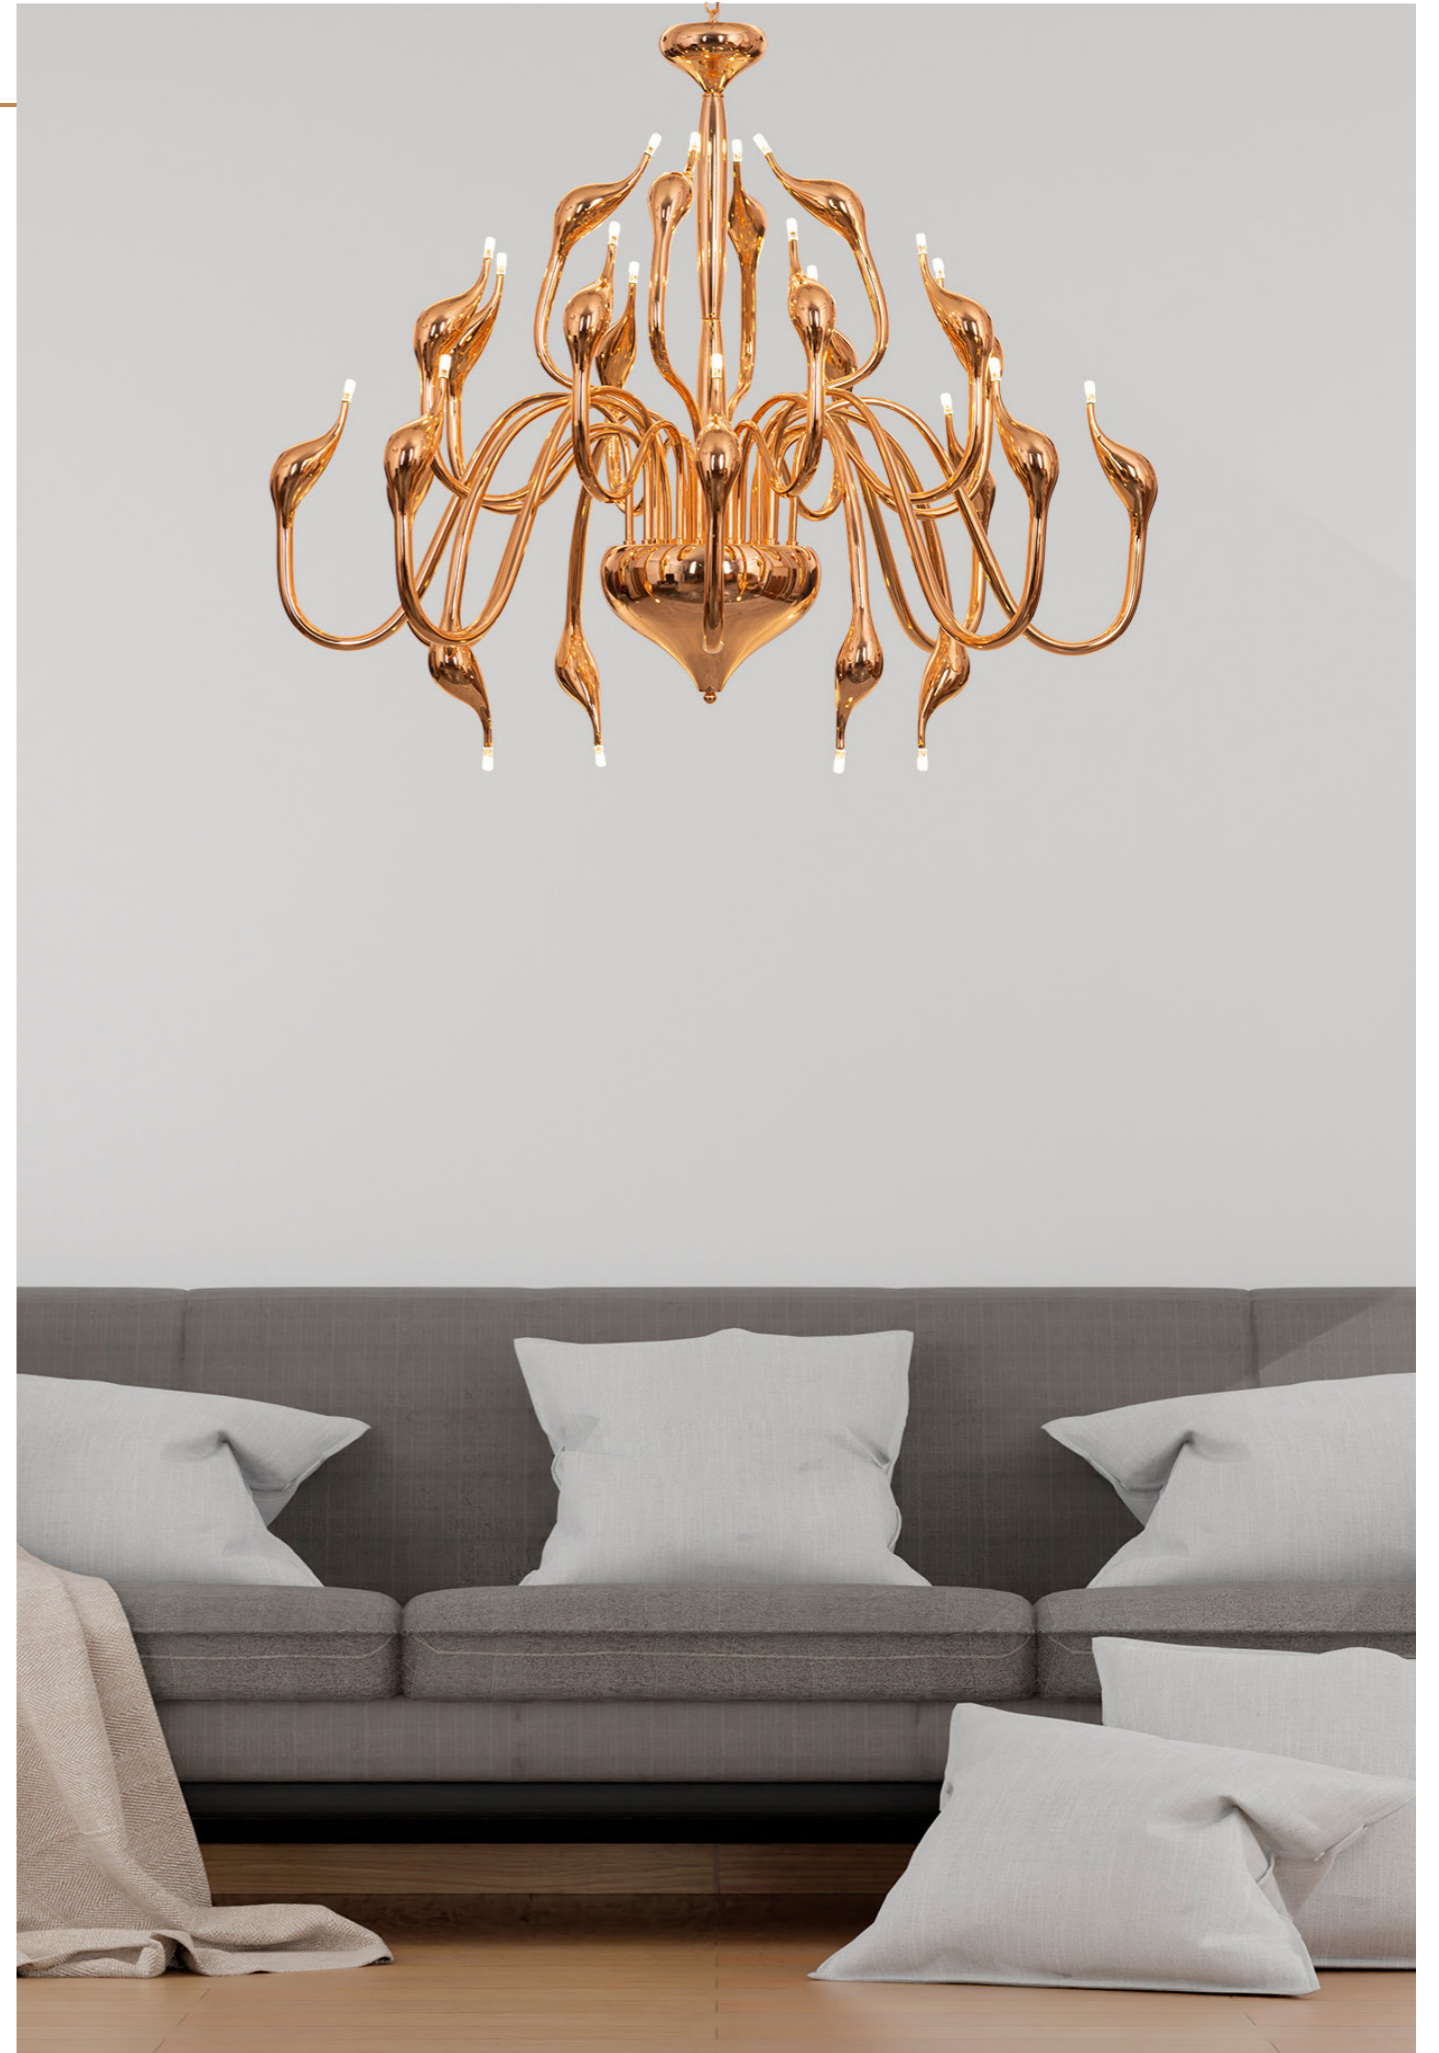

I Shall Return Chandelier

Truly a sight to behold, I Shall Return weaves a tale of a Victorian palette with modern touches. Capped with artistic flourishes, this centrepiece flaunts a regal composition in a sleek, glossy white canopy and vintage-inspired textured shades. The metal frame in a lustrous gold finish adds character to this white modern chandelier, making it a perennial addition to your mid-century modern interiors. Recreate the magic and melody of antique ballrooms by picking this antique white chandelier over a mantelpiece in the living room.

This is an absolutely majestic piece with a strong but understated aura of opulence. It can completely transform the look and feel of your spaces.

Graceful Victorian Design

Swan Head Design

SKU
HL211-10001

SIZE
Height: 224 cm
Diameter: 120 cm

MATERIAL
Metal Body in Gold Finish

Metal Body In Gold Finish

Play Your Cards Chandelier

This is an absolutely majestic piece with a strong but understated aura of opulence. It can completely transform the look and feel of your spaces.

Swan Head Design

Graceful Victorian Design

SKU
HL209-10003

SIZE
Height: 224 cm
Diameter: 120 cm

MATERIAL
Metal Body in Black Finish

Metal Body In Black Finish

Georgian Glamour Chandelier

Victorian design absorbs you in its rich world with its stained glass lighting elements and rich colours. Our Georgian Glamour pays homage to the Victorian era. The grand silhouette, dainty detailing and soft radiance of this vintage masterpiece transports you back to those royal times. The swagging candle sleeves and arched arms in shades of aqua blue make this antique glass crystal chandelier a natural choice for your patterned walls. Slip into the world of royal parties and dinners by picking this blue chandelier for your large dining area. If vintage designs are more of your style, browse through our exclusive collection of Victorian-era-inspired crystal chandeliers to choose the perfect one for your home.