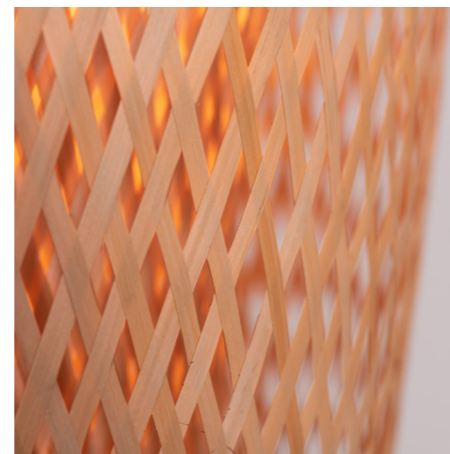

Open Weave Design