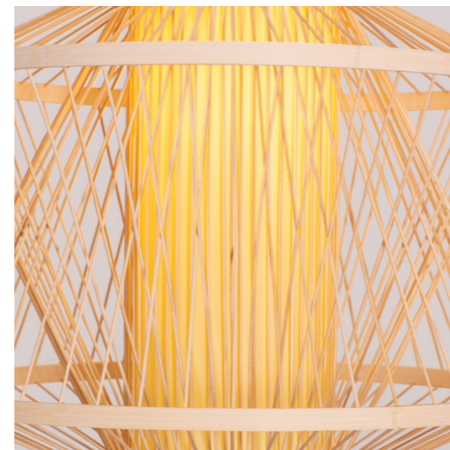

Yellow Acrylic Diffuser

SKU
HL204-10006

SIZE
Height: 177 cm
Diameter: 50 cm

MATERIAL
Wooden Ceiling Plate and Bamboo Body
with Yellow Acrylic Diffuser