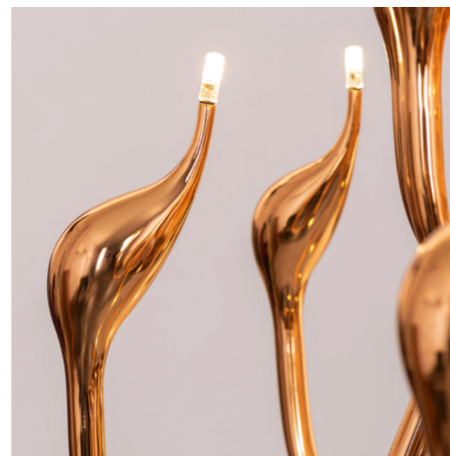

Swan Head Design