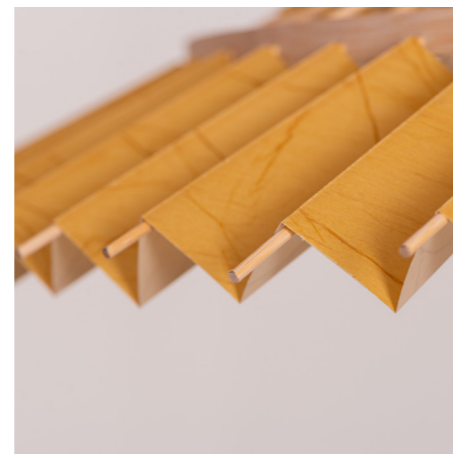

Handcrafted Bamboo

Minimal Detailing

SKU
HL204-10007

SIZE
Height: 151 cm
Diameter: 100 cm

MATERIAL
Wooden Ceiling Plate and Bamboo
Frame with ZigZag Plastic Shade

ZigZag Plastic Shade

Bamboo Bonanza Bamboo Pendant Light