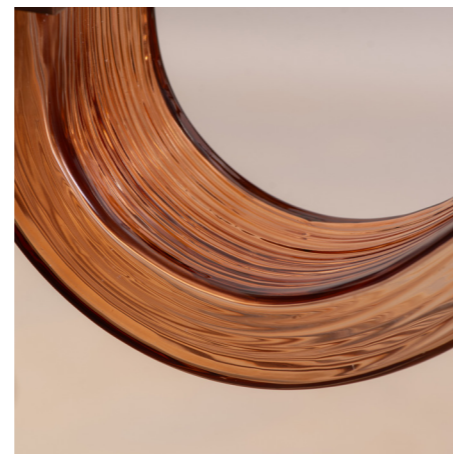

Handcrafted Amber Glass