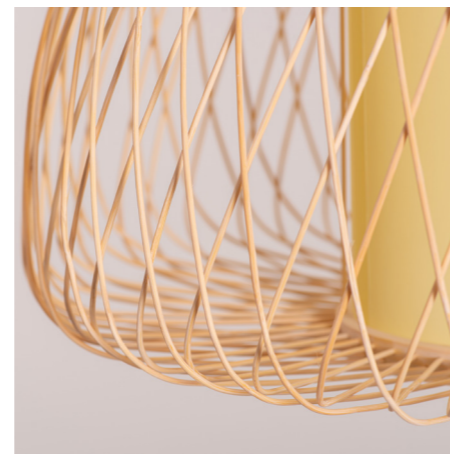

Open Weave Design