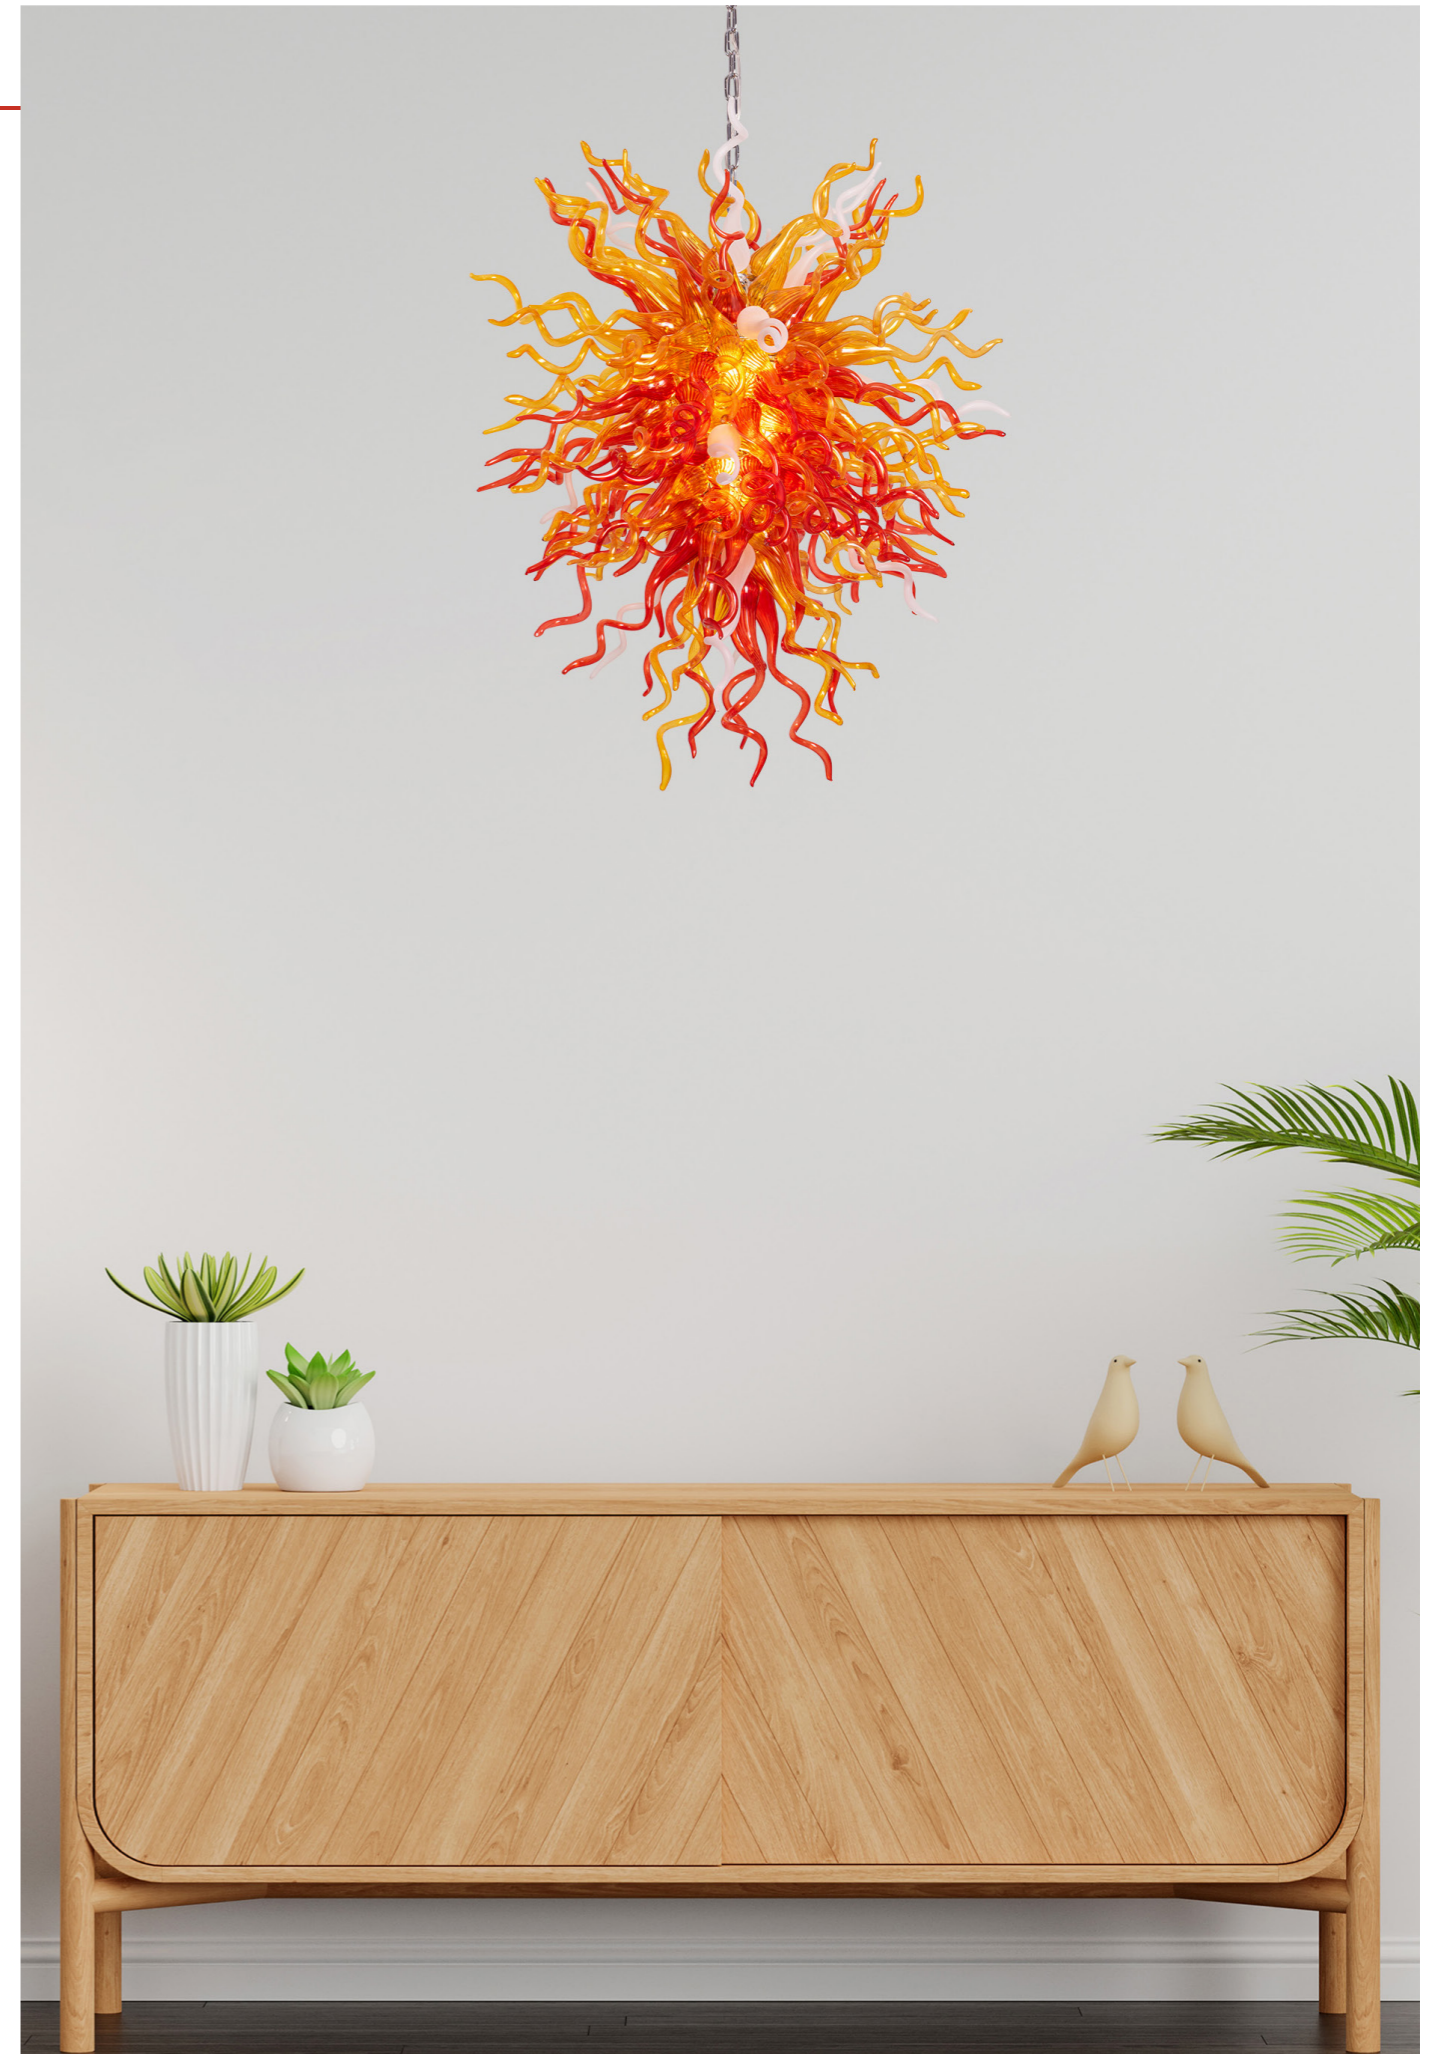

Forbidden Fury Chandelier

Embrace the artful elegance of the stained glass effect with our Forbidden Fury. Blending creativity and craftsmanship with vibrant colours, this multi-coloured crystal chandelier makes for a bold design for those neutral walls. Crafted using the oldest glass-making technique, the molten glass is mouth-blown to render the delicate twisted shape. This glass chandelier radiates a soft, ambient light capable of evoking the warmth of the magical hour - style this red and yellow chandelier in your long hallway or corridor for subtle and soothing illumination.

SKU
HL201-10001

SIZE
Height: 228.5 cm
Diameter: 96 cm

MATERIAL
Metal Frame in Stainless Steel Finish
with Yellow, Red & White Glass Crystals