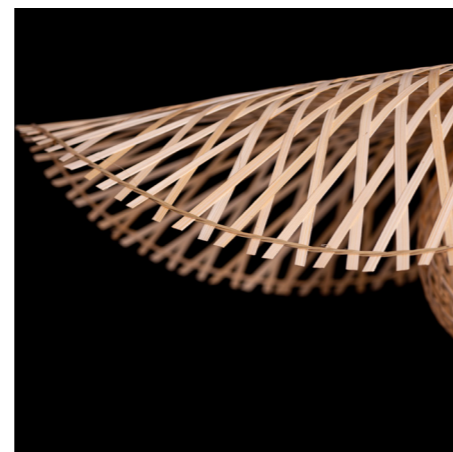

Woven Bamboo

Globular Shade

SKU
HL190-10004

SIZE
Height: 150 cm
Diameter: 66 cm

MATERIAL
Wooden Ceiling Plate
with Woven Bamboo Body

Woven Design

Say Hello Rattan Pendant Light

Our Say Hello pendant light is a real charmer in its traditional design and exquisite bamboo-making. The lampshade is woven from bamboo to get the perfect natural texture that's warm and inviting in equal measure. This bamboo pendant light softly diffuses the light for an evenly-lit space. Introduce the cosiness of this bamboo hanging light in pairs over your wooden dining table for a relaxing setting, or style it in your reading nook for a blissful reading experience. If you find yourself leaning towards cylindrical designs, then pick our Missing Out bamboo woven pendant light for your home interiors.