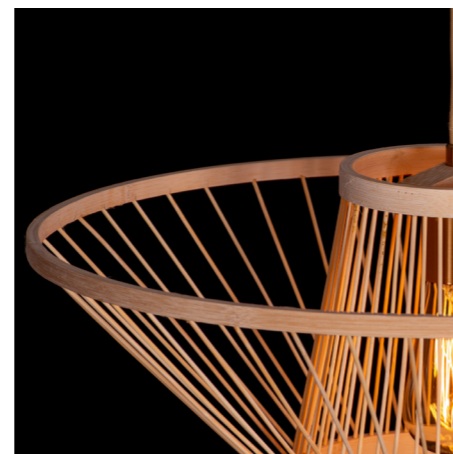

Hardwood Structure

Handcrafted Weaves

SKU
HL204-10004

SIZE
Height: 138 cm
Diameter: 50 cm

MATERIAL
Wooden Ceiling Plate with Woven
Bamboo Body and Acrylic Diffuser

Natural Rattan

Golden Grove Bamboo Pendant Light