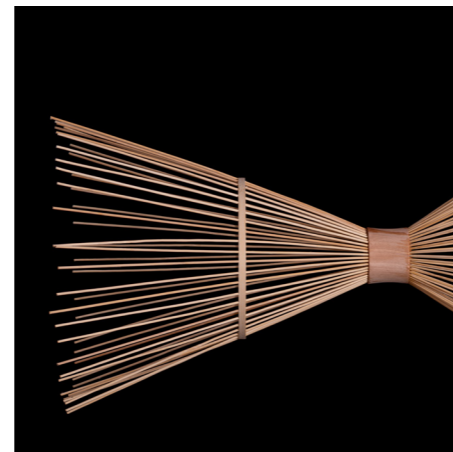

Dainty Thread Detailing

Intricate Weaving

SKU
HL207-10001

SIZE
Height: 167 cm
Length: 144 cm
Width: 38 cm

MATERIAL
Wooden Ceiling Plate with Bamboo Body
with Threaded Lamp Shades

Organic Textures

Fishwives Tale Rattan Pendant Light