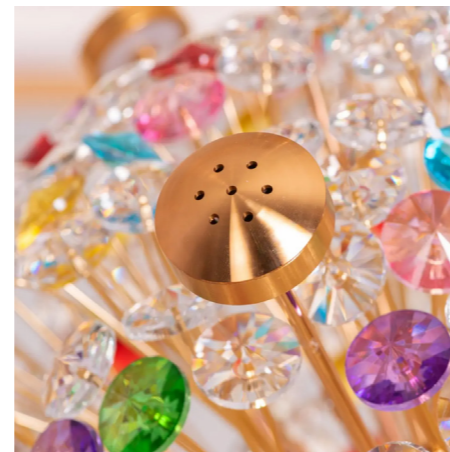

Mid-century Design

Multi-coloured Crystals

SKU
HL189-10003

SIZE
Height: 169 cm
Diameter: 56 cm

MATERIAL
Metal Frame in Gold Finish
with Multi-coloured crystals

Metal Frame In Gold Finish

Soaring Chandelier

Sputnik style has been ruling the world of design since the 1950s. Our Soaring series celebrates this mid-century design style in its statement chandeliers. This artistic fixture boasts many arms, each supporting multi-coloured crystals and in-built LEDs. 53 crystals in this design are carefully cut and polished for clarity, brilliance and sparkle, and then coloured for a visual appeal. Experience the dainty elegance of crystals by picking this colourful golden chandelier for your long dining table. The coloured crystals coupled with the gleaming gold finish in this multi-coloured LED chandelier beautifully complement the clean lines and monochromatic colour palette of a modern interior. Change the colour temperature of the LEDs with a remote control to mirror the mood of your dinner parties and other occasions.