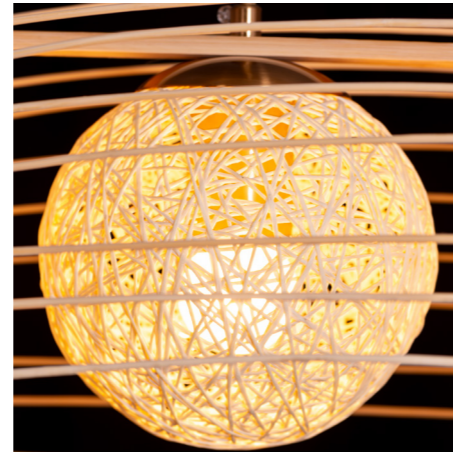

Great Escape Bamboo Chandelier

Epitomising the essence of nature, our Great Escape is captivating in its intricate weaving and organic textures. Flaunting a bamboo body with four lampshades crafted in dainty thread detailing, this bamboo chandelier is the perfect addition to your landscape-inspired interiors. Beautiful in comforting colours, this bamboo chandelier lighting will brighten your patio or leave the dining area washed in ambient lighting. Pick our Japanese-inspired Bamboo Bonanza for your cosy reading nook, or complement your chic interiors with our Counting On You.

Dainty Thread Detailing