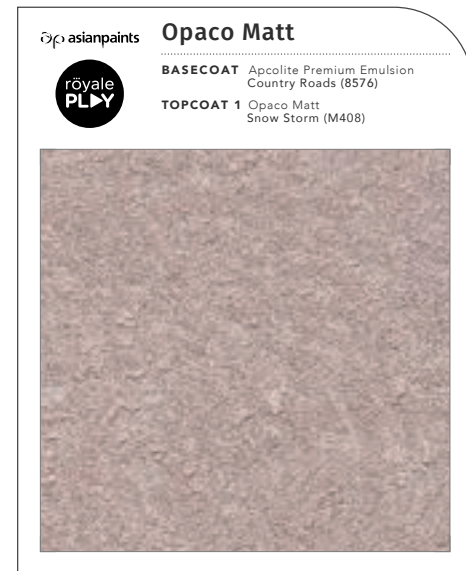

Opaco Matt

Opaco Matt can be customized to the shades displayed here.

Disclaimer: Colours shown in this palette are for indicative reference only. Minor variations may be observed when actual application is carried out.

Disclaimer: Colours shown in this palette are for indicative reference only. Minor variations may be observed when actual application is carried out.