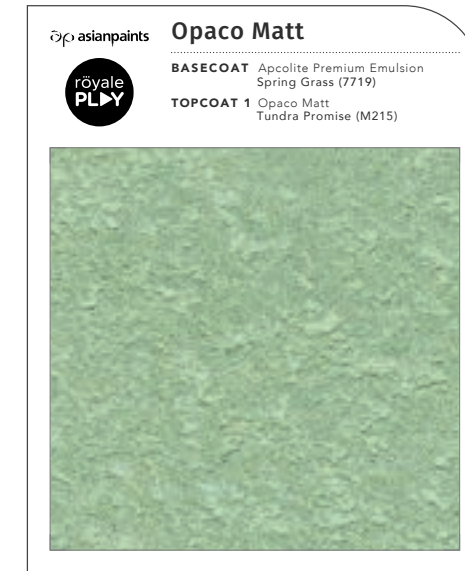

Opaco Matt

Opaco Matt can be customized to the shades displayed here.

Disclaimer: Colours shown in this palette are for indicative reference only. Minor variations may be observed when actual application is carried out.

Disclaimer: Colours shown in this palette are for indicative reference only. Minor variations may be observed when actual application is carried out.