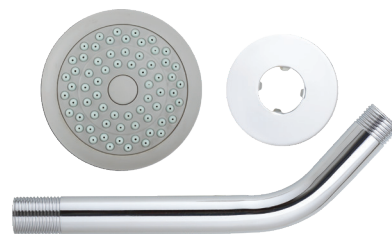

KA550018
3" Single Flow Wall Mounted
Over Head Shower with Shower Arm
Per Piece ₹ 1,325