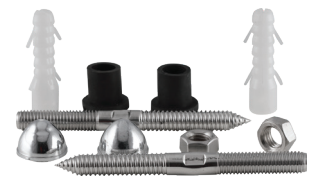

WALL HUNG

EXTENDED WALL HUNG

FISCHER SET & RAG BOLT FOR WALL HUNG