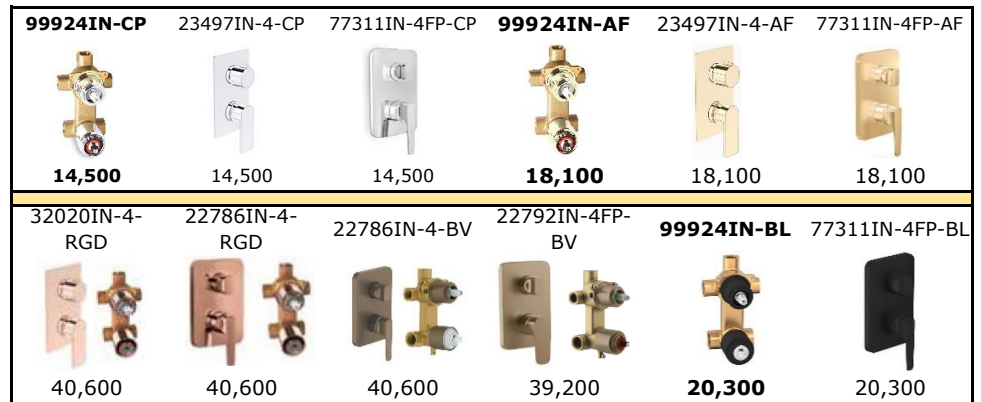

AQUATURBO 360