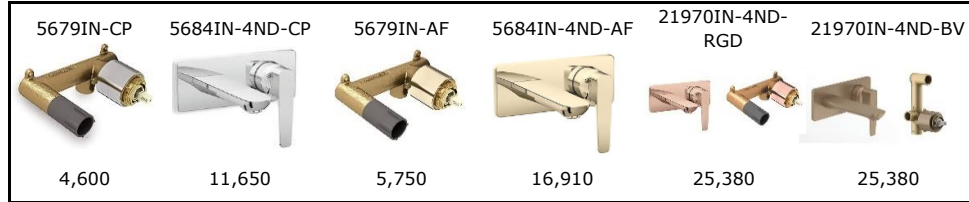

WALL MOUNT BASIN MIXERS