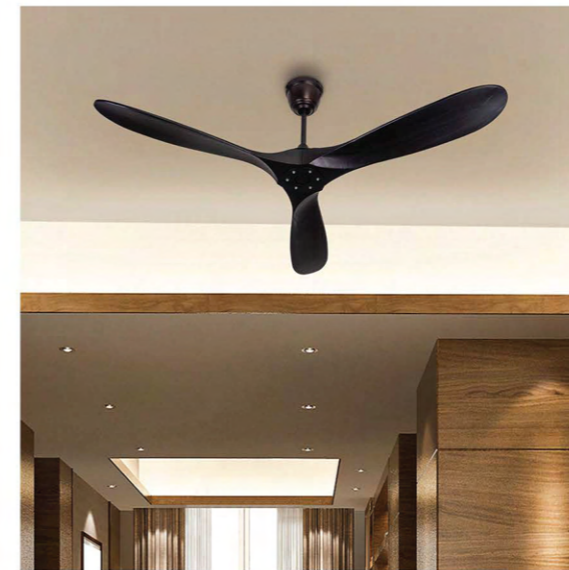

DEVIL'S ADVOCATE-CEILING FAN

METAL BODY, WOOD BLADES

Sweep Dia :52 in / 132.1 cms
RPM :270
Motor Wattage :60 Watts
Motor Type :BLDC
SKU :CF9-10002