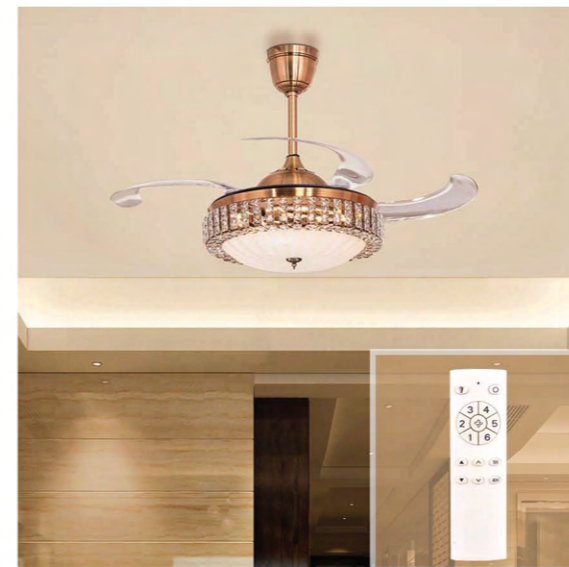

### FLIGHT OF FANCY-CEILING FAN

METAL BODY, ABS BLADES

Sweep Dia	:44 in / 111.8 cm
RPM	:260
Motor Wattage	:50 Watts
Motor Type	:BLDC
Light / LED details	:Built-In Dimmable LED
LED Temperature	:3000K-6500K
LED Wattage	:50W
SKU	:CF10-10010