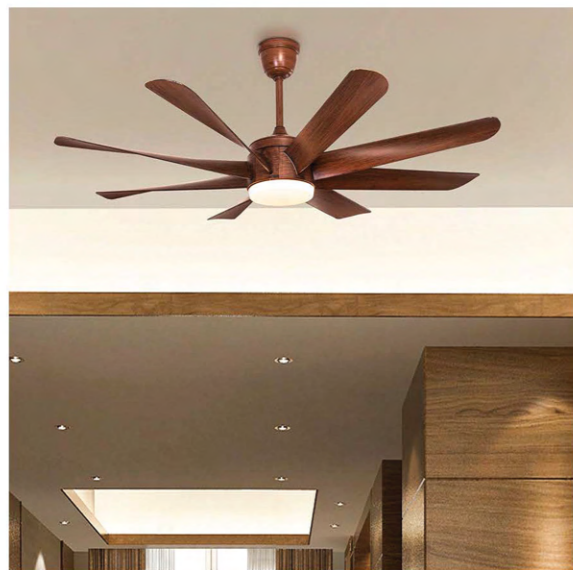

CHAOS-CEILING FAN

METAL BODY, WOOD BLADES

Sweep Dia :61 in / 154.9 cms
RPM :210
Motor Wattage :50 Watts
Motor Type :BLDC
Light / LED details :Built-In Dimmable LED
LED Temperature :3000K-6500K
LED Wattage :20W
SKU :CF26-10004