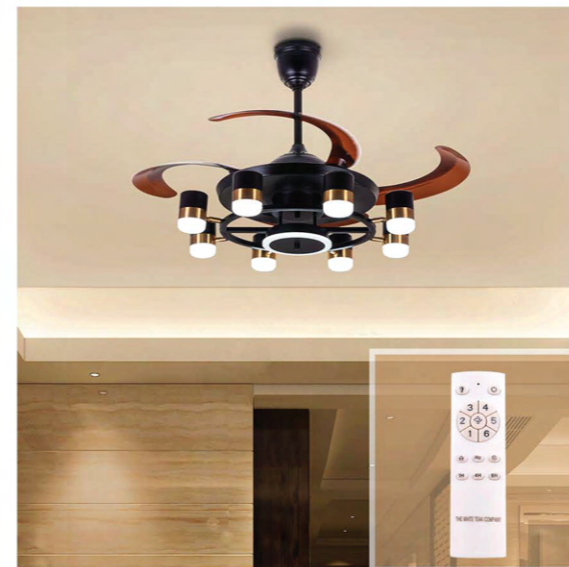

INTO THE NIGHT-CEILING FAN

METAL BODY, ABS BLADES

Sweep Dia :44 in / 111.8 cm
RPM :270
Motor Wattage :50 Watts
Motor Type :BLDC
Light / LED details :Built-In 3 Color LED
LED Temperature :3000K-6500K
LED Wattage :100W
SKU :CF10-10011