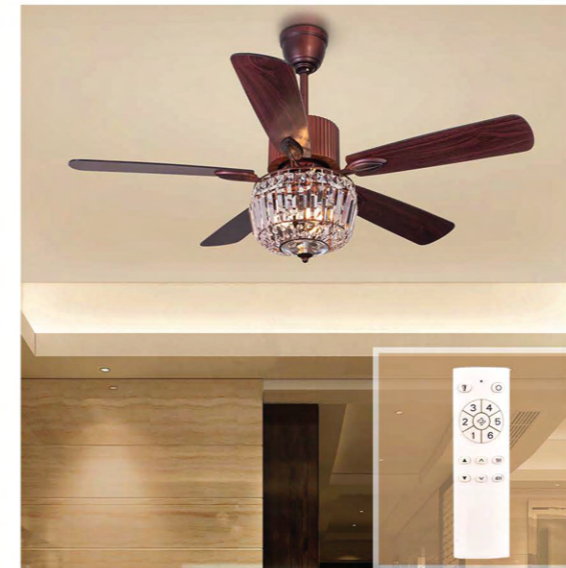

ENCRUSTED-CEILING FAN

METAL BODY, MDF BLADES

Sweep Dia :52 in / 132.1 cm
RPM :270
Motor Wattage :60 Watts
Motor Type :BLDC
Light / LED details :3 E-27 LED Bulbs
LED Temperature :2700K-3000K
SKU :CF9-10004