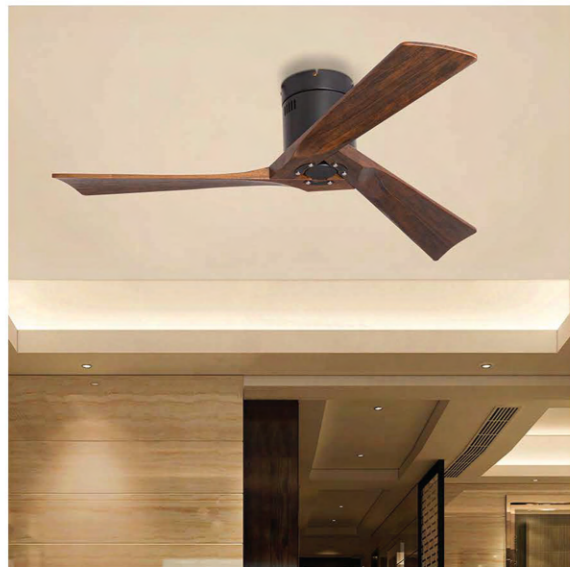

### REVISITED-CEILING FAN

METAL BODY, ABS BLADES

Sweep Dia :54 in / 137.2 cms  
RPM :250  
Motor Wattage :45 Watts  
Motor Type :BLDC  
Light / LED details :Built-In Dimmable LED  
LED Temperature :3000K-6500K  
LED Wattage :12  
SKU :CF24-10001

### DEMPSEY DRIVE-CEILING FAN

METAL BODY, WOOD BLADES

Sweep Dia :48 in / 121.9 cms  
RPM :225  
Motor Wattage :85 Watts  
Motor Type :AC Motor  
SKU :CF15-10002