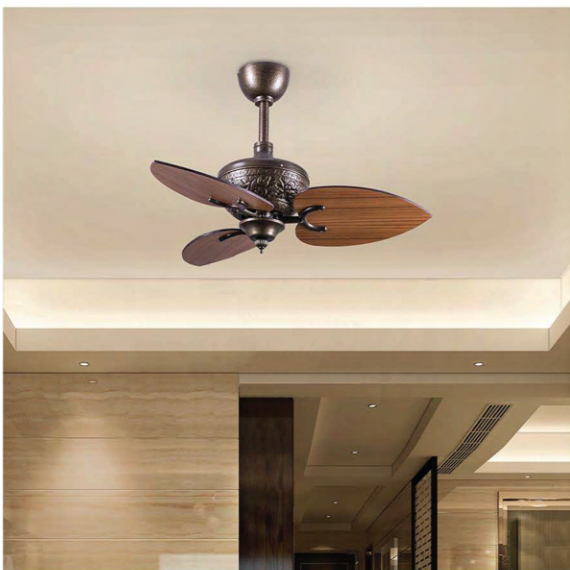

TAHITI TREASURE-CEILING FAN

METAL BODY, WOOD BLADES

Sweep Dia :36 in / 91.4 cms
RPM :270
Motor Wattage :85 Watts
Motor Type :AC Motor
SKU :CF2-10008