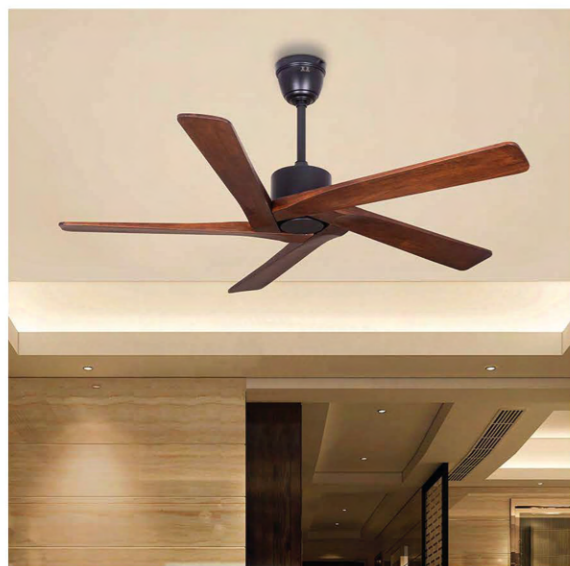

KENSINGTON-CEILING FAN

METAL BODY, WOOD BLADES

Sweep Dia :54 in / 137.2 cms
RPM :240
Motor Wattage :50 Watts
Motor Type :BLDC
SKU :CF6-10001