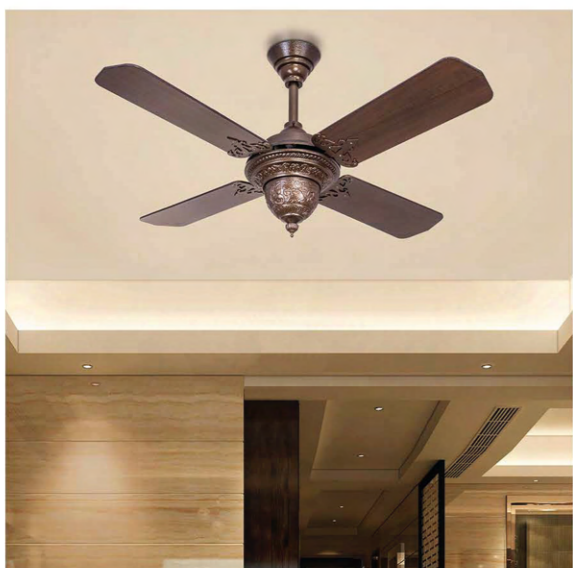

MAVERICK MOMENT-CEILING FAN

METAL BODY, WOOD BLADES

Sweep Dia :48 in / 121.9 cms
RPM :270
Motor Wattage :85 Watts
Motor Type :AC Motor
SKU :CF2-10004