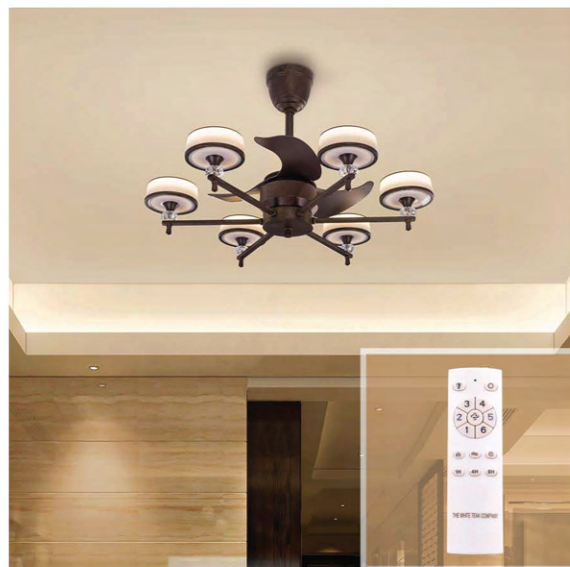

THE WORKS-CEILING FAN

METAL BODY, PLASTIC BLADES

Sweep Dia :22 in / 55.9 cm
RPM :400
Motor Wattage :30 Watts
Motor Type :BLDC
Light / LED details :Built-In LED
LED Temperature :3000K-6500K
LED Wattage :80W
SKU :CF8-10005