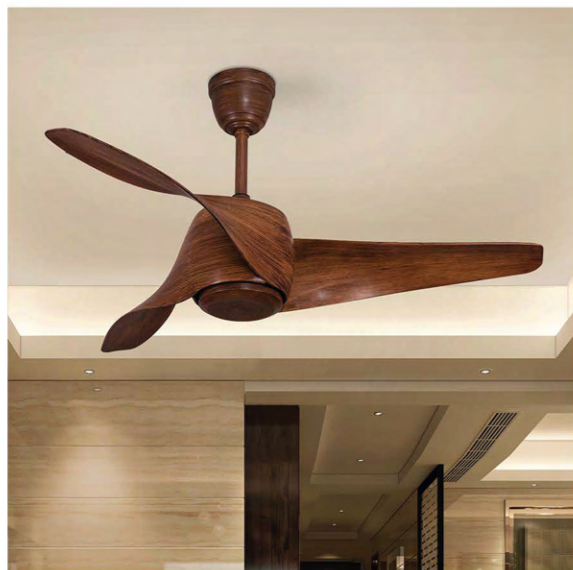

SLIPSTREAM-CEILING FAN

METAL BODY, ABS BLADES

Sweep Dia :52 in / 132.1 cms
RPM :180
Motor Wattage :40 Watts
Motor Type :BLDC
SKU :CF3-10005