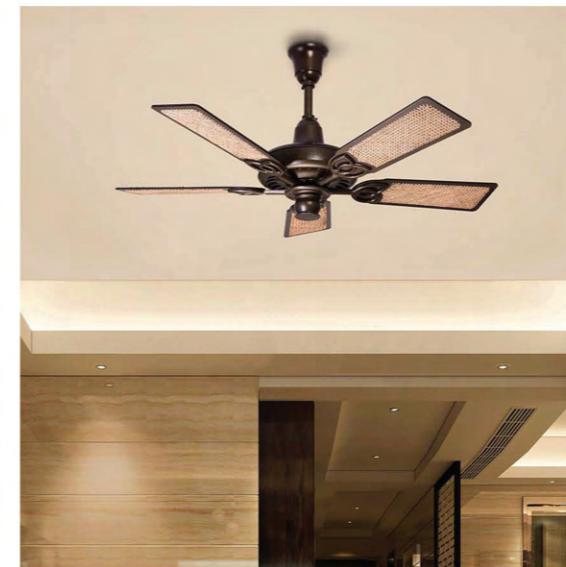

### REVISITED-CEILING FAN

METAL BODY, ABS BLADES

Sweep Dia :54 in / 137.2 cms  
RPM :250  
Motor Wattage :45 Watts  
Motor Type :BLDC  
Light / LED details :Built-In Dimmable LED  
LED Temperature :3000K-6500K  
LED Wattage :12  
SKU :CF24-10001