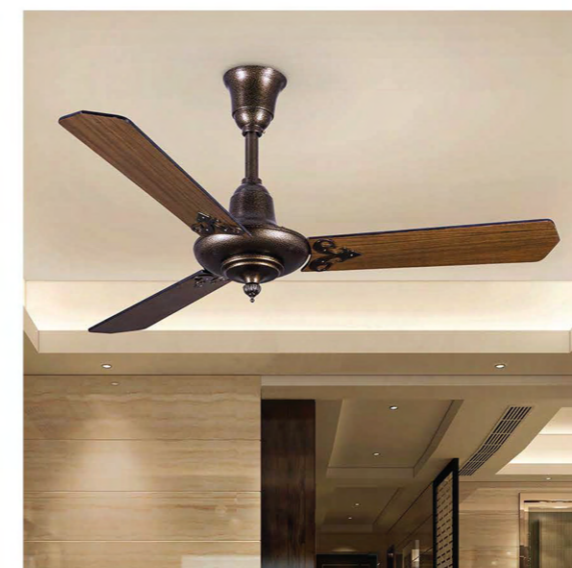

SOLANO SUMMER-CEILING FAN

METAL BODY, WOOD BLADES

Sweep Dia :48 in / 121.9 cms
RPM :270
Motor Wattage :85 Watts
Motor Type :AC Motor
SKU :CF2-10007