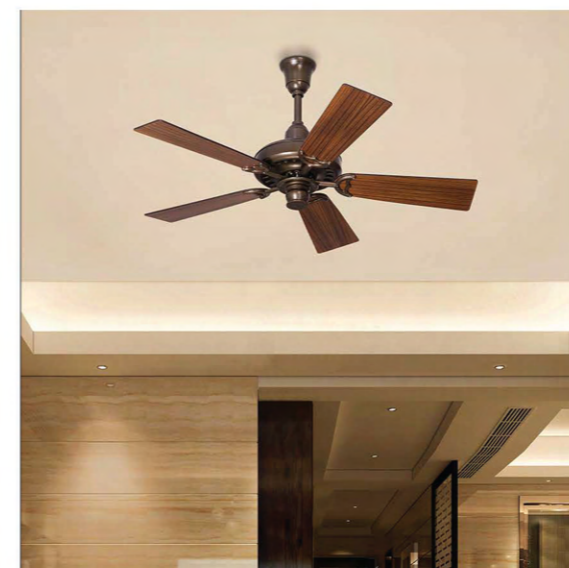

TUSCAN TEMPTATIONS-CEILING FAN

METAL BODY, WOOD BLADES

Sweep Dia :48 in / 121.9 cms
RPM :270
Motor Wattage :85 Watts
Motor Type :AC Motor
SKU :CF2-10009