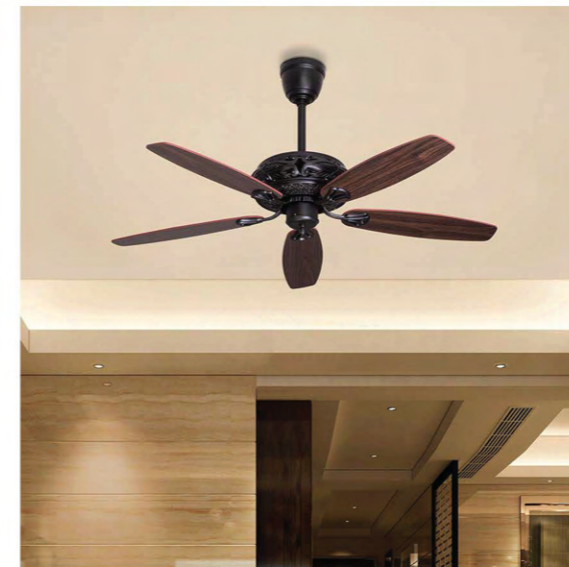

BIG SUR-CEILING FAN

METAL BODY, WOOD BLADES

Sweep Dia :52 in / 132.1 cms
RPM :200
Motor Wattage :40 Watts
Motor Type :BLDC
SKU :CF36-10002