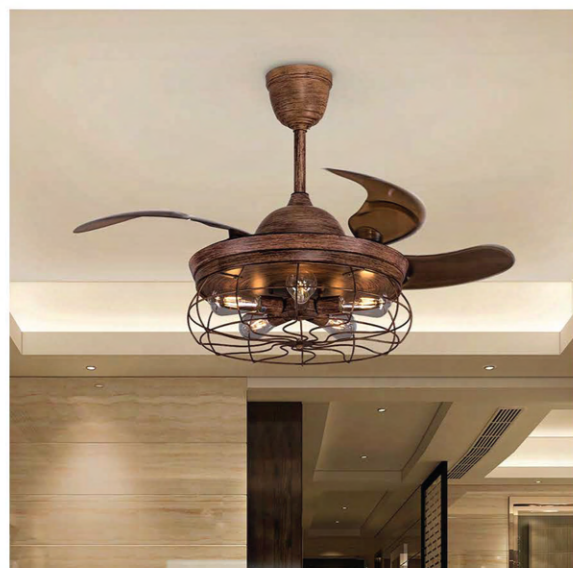

SUNDOWNER-CEILING FAN

METAL BODY, ABS BLADES

Sweep Dia :42 in / 106.7 cms
RPM :230
Motor Wattage :38 Watts
Motor Type :BLDC
SKU :CF3-10010