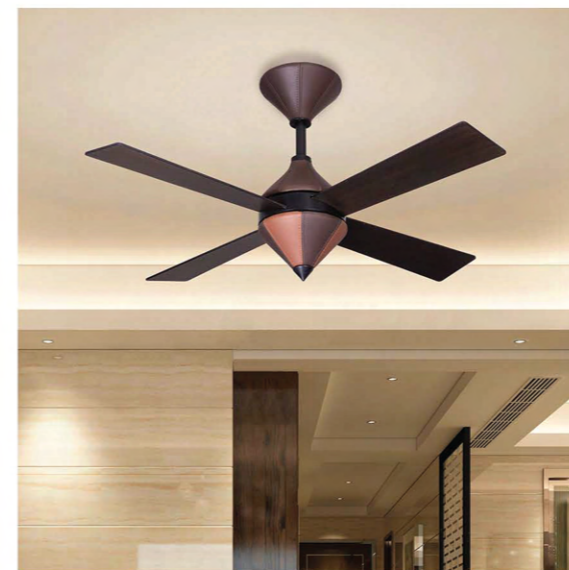

LAFAYETTE-CEILING FAN

LEATHER, WOOD BLADES

Sweep Dia	:48 in / 121.9 cms
RPM	:260
Motor Wattage	:100 Watts
SKU	:CF14-10001