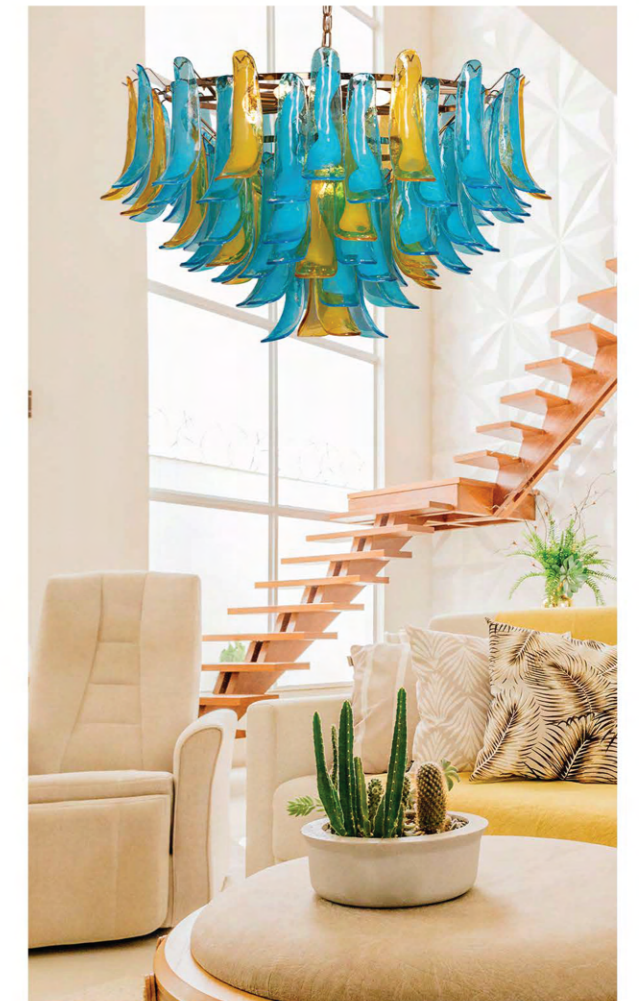

INSPIRED BY NATURE