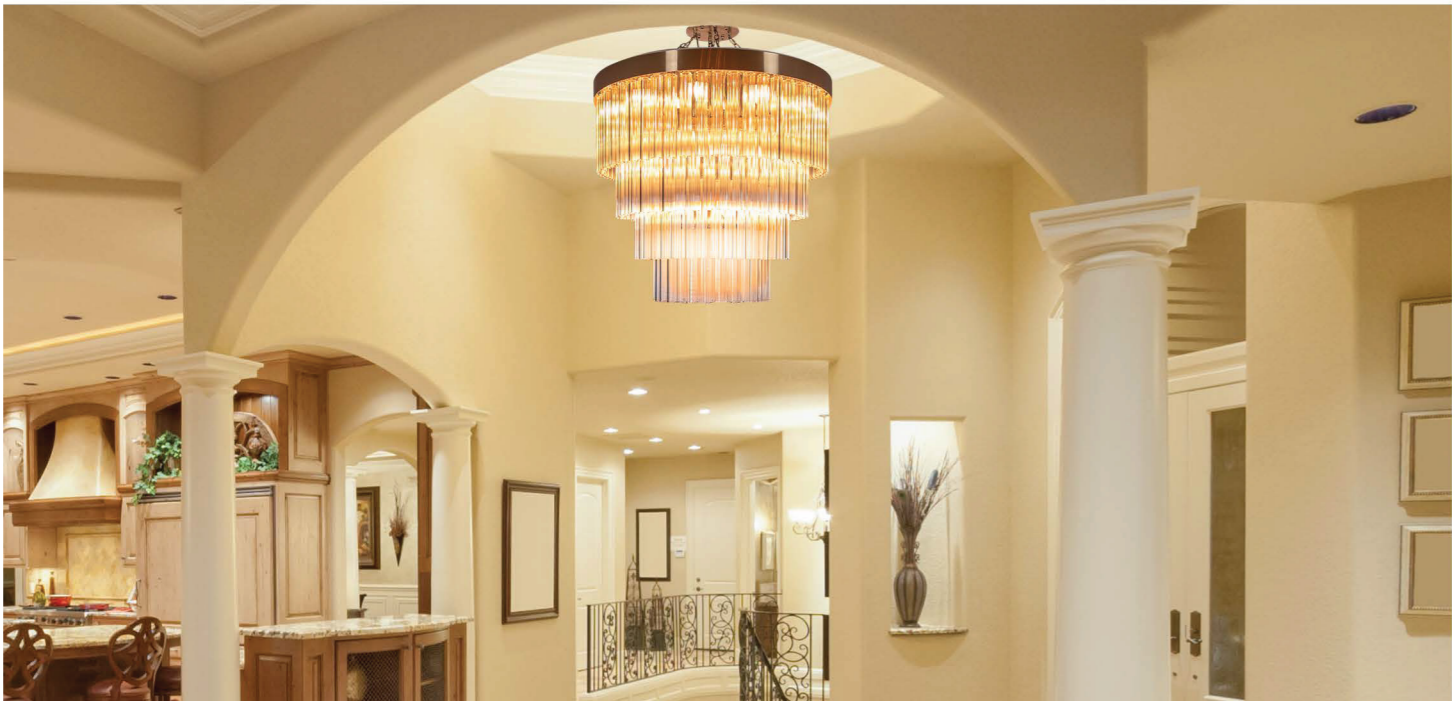

MAJESTIC MASTERPIECES