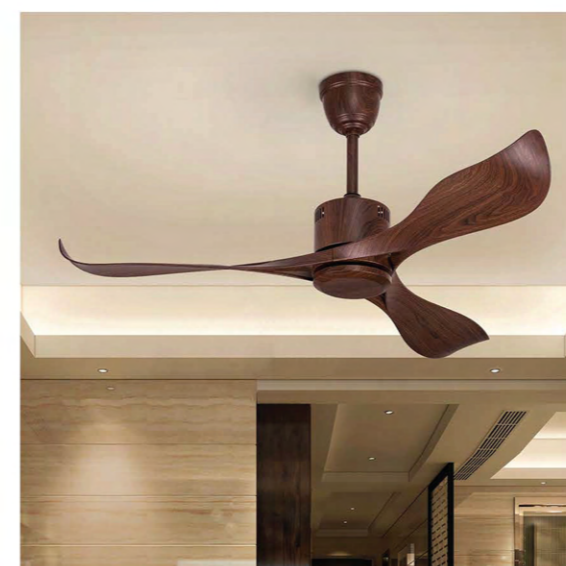

MARISSA-CEILING FAN

METAL BODY, ABS BLADES

Sweep Dia :52 in / 132.1 cms
RPM :310
Motor Wattage :40 Watts
Motor Type :BLDC
SKU :CF3-10008