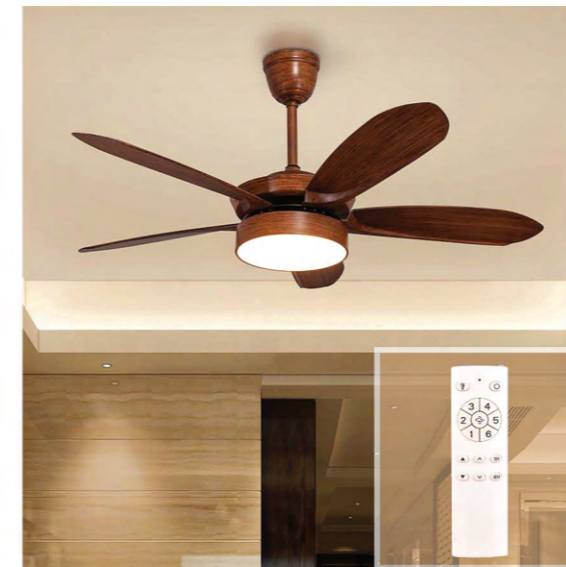

KING'S CROSS-CEILING FAN

METAL BODY, ABS BLADES

Sweep Dia :52 in / 132.1 cms
RPM :200
Motor Wattage :40 Watts
Motor Type :BLDC
Light / LED details :Built-In Dimmable LED
LED Temperature :3000K-6500K
LED Wattage :40W
SKU :CF10-10002