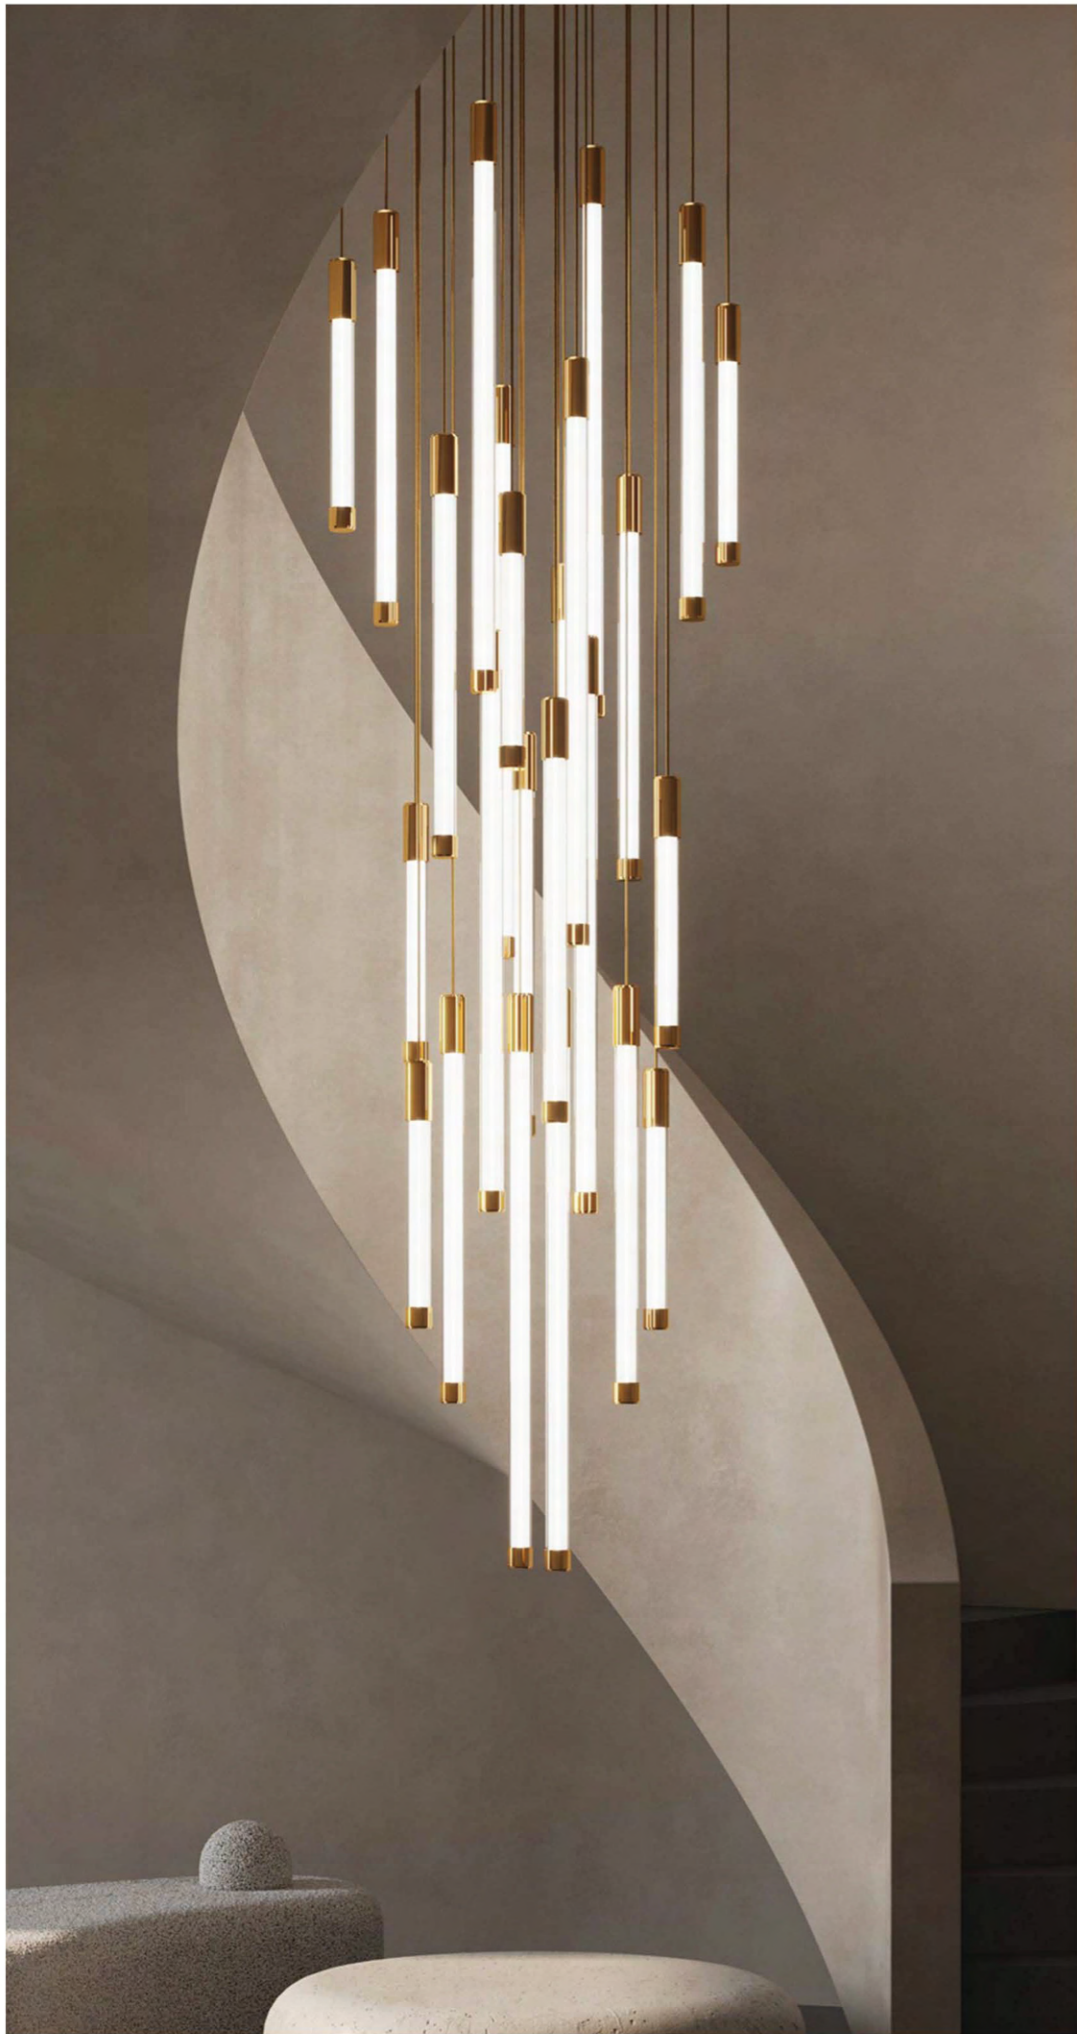

CUSTOMISATIONS

Designing Your Imagination

At The White Teak Company we want you to own your dream space with designs that are a celebration of your personal taste. That's why we use the finest crystals or high-quality

finishes when fashioning your lighting fixture.

And that's not all, our in-house customisation feature puts your imagination under spotlight. Height revisions, shape alterations, changes in dimensions and signature finishes to choose from: the possibilities are endless! We also encourage the artist in you to share your rare creations that we promise to bring to life. Be it minor tweaks or a completely new design, our team loves all creative challenges equally, and is ready when you are.