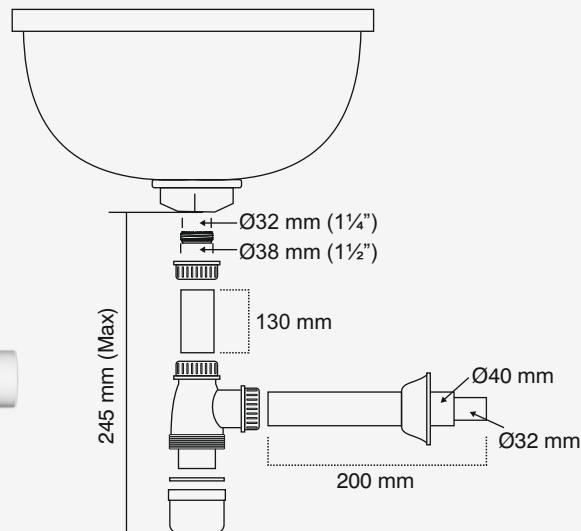

Basin Bottle Trap

M.R.P. (₹)
Rs. 725/-

Material : Polypropylene