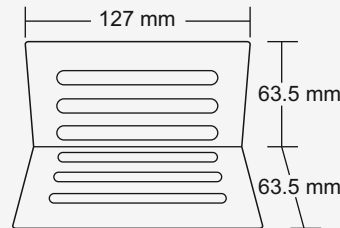

Product installation illustration

**Large**

1PC

**Overall Size**  
200 x 100 x 100 mm  
(7.87 x 3.93 x 3.93 Inch)

**M.R.P. (₹)**  
Hairline...Rs. 890/-

**Big**

1PC

**Overall Size**  
150 x 75 x 75 mm  
(5.90 x 2.95 x 2.95 Inch)

**M.R.P. (₹)**  
Hairline...Rs. 640/-

**Small**

1PC

**Overall Size**  
127 x 63.5 x 63.5 mm  
(5 x 2.5 x 2.5 Inch)

**M.R.P. (₹)**  
Hairline...Rs. 440/-

**Mini**

1PC

**Overall Size**  
100 x 50 x 50 mm  
(3.93 x 1.96 x 1.96 Inch)