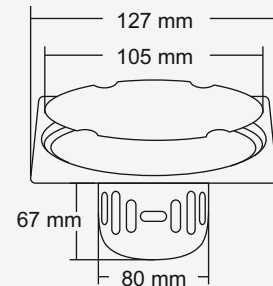

Jasper Big

**Overall Size**  
153 x 153 mm  
(6 x 6 Inch)

**M.R.P.(₹)**  
Glossy... Rs. 1100/-  
Satin..... Rs. 1190/-

Jasper Small

**Overall Size**  
127 x 127 mm  
(5 x 5 Inch)

**M.R.P.(₹)**  
Glossy... Rs. 960/-  
Satin..... Rs. 1050/-

**Jeron Big**

Design Regd.

**Overall Size**  
153 x 153 mm  
(6 x 6 Inch)

**M.R.P.(₹)**  
Glossy...Rs. 1240/-  
Satin.....Rs. 1330/-

**Jeron Small**

Design Regd.

**Overall Size**  
127 x 127 mm  
(5 x 5 Inch)