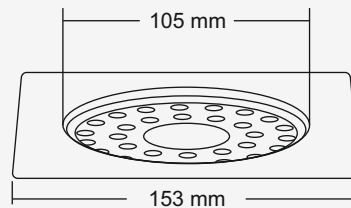

Overall Size
153 x 153 mm (6 x 6 Inch)

M.R.P. (₹)

Glossy... Rs. 360/-
Satin..... Rs. 400/-

Elno Small