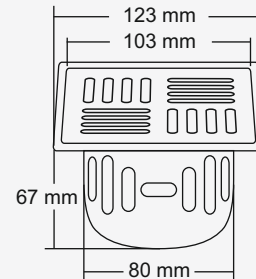

Doron Small
New

Premium Thickness
Grating : 1.5 mm
Frame : 1.2 mm

Overall Size
123 x 123 mm
(4.84 x 4.84 Inch)

M.R.P. (₹)
Hairline...Rs. 945/-