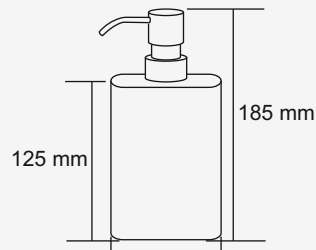

Igeen

90 x 50 mm
Capacity : Approx. 480 ml

Bath Set
M.R.P. (₹) 7580/-
Stainless Steel (18/8)