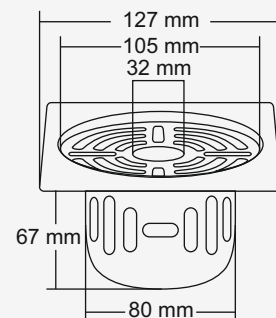

Jupito Big

**Overall Size**  
ø153 mm (6 Inch)

**M.R.P.(₹)**  
Glossy... Rs. 990/-  
Satin..... Rs. 1080/-

Jupito Small

**Overall Size**  
ø127 mm (5 Inch)

**M.R.P.(₹)**  
Glossy... Rs. 870/-  
Satin..... Rs. 960/-

Jasper Big

**Overall Size**  
153 x 153 mm  
(6 x 6 Inch)

**M.R.P.(₹)**  
Glossy... Rs. 1100/-  
Satin..... Rs. 1190/-

Jasper Small

**Overall Size**  
127 x 127 mm  
(5 x 5 Inch)

**M.R.P.(₹)**  
Glossy... Rs. 960/-  
Satin..... Rs. 1050/-