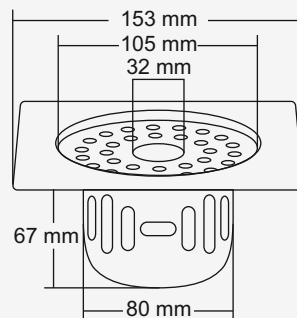

Overall Size
153 x 153 mm
(6 x 6 Inch)

M.R.P.(₹)
Glossy... Rs. 920/-
Satin..... Rs. 1010/-