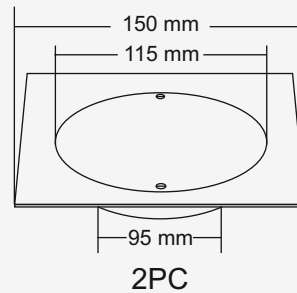

Cody* (Cleanout)

Premium Thickness : 2 mm

Overall Size
150 x 150 mm
(5.90 x 5.90 Inch)

M.R.P.(₹)
Glossy...Rs. 1110/-
Satin.....Rs. 1140/-