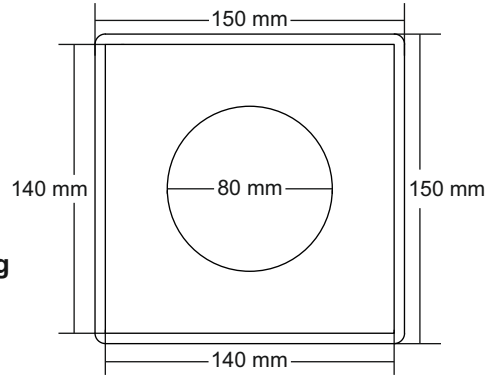

**M.R.P. (₹)**  
Glossy... Rs. 10060/-

Zilo

New

Material : Brass Chrome Plated

**Overall Size**  
150 x 150 mm  
(5.90 x 5.90 Inch)

**M.R.P. (₹)**  
Rs. 7170/-

**Overall Size**  
125 x 125 mm  
(4.92 x 4.92 Inch)

**M.R.P. (₹)**  
Rs. 4870/-

**Overall Size**  
100 x 100 mm  
(3.93 x 3.93 Inch)

**M.R.P. (₹)**  
Rs. 3450/-

Zelno

New

Big

**Overall Size**  
150 x 150 mm  
(5.90 x 5.90 Inch)

**M.R.P. (₹)**  
Hairline...Rs. 2050/-

**Premium Thickness**

Grating : 1.5 mm

Frame : 1 mm

Small

**Overall Size**  
127 x 127 mm  
(5 x 5 Inch)

**M.R.P. (₹)**  
Hairline...Rs. 1850/-

Zotex

New

**Premium Thickness**  
Grating : 1.5 mm  
Frame : 1 mm

Big

**Overall Size**  
150 x 150 mm  
(5.90 x 5.90 Inch)

**M.R.P. (₹)**  
Hairline...Rs. 1690/-

Small

**Overall Size**  
127 x 127 mm  
(5 x 5 Inch)

**M.R.P. (₹)**  
Hairline...Rs. 1490/-