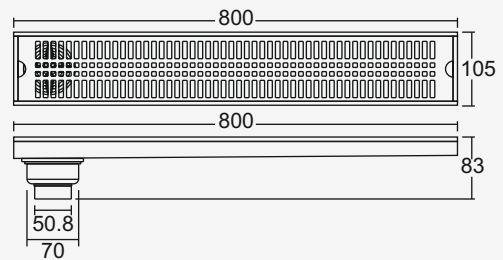

Big

Overall Size
800 x 105 x 83 mm
(31.50 x 4 x 3.27 Inch)

M.R.P. (₹)
Glossy... Rs. 8490/-