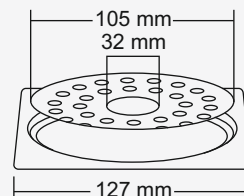

Evita Small

Overall Size
127 x 127 mm
(5 x 5 Inch)

M.R.P.(₹)
Glossy... Rs. 410/-
Satin..... Rs. 440/-