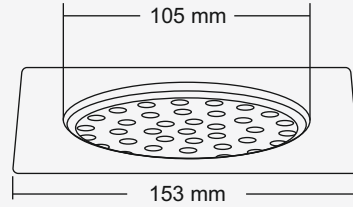

**M.R.P. (₹)**  
Glossy... Rs. 240/-  
Satin..... Rs. 280/-

**Overall Size**  
75 x 75 mm (3 x 3 Inch)

**M.R.P. (₹)**  
Glossy... Rs. 230/-  
Satin..... Rs. 260/-

**New**

  
Elisa

**Big**

**Overall Size**  
153 x 153 mm (6 x 6 Inch)