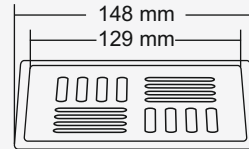

### Zander Big

**New**

**Overall Size**  
148 x 148 mm  
(5.82 x 5.82 Inch)

**M.R.P. (₹)**  
Hairline...Rs. 665/-

**Premium Thickness**  
Grating : 1.5 mm  
Frame : 1.2 mm