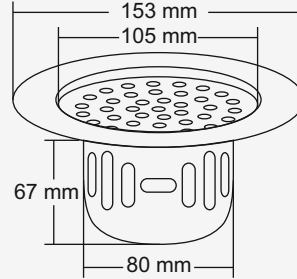

Overall Size
ø153 mm (6 Inch)

M.R.P.(₹)
Glossy... Rs. 850/-
Satin..... Rs. 940/-