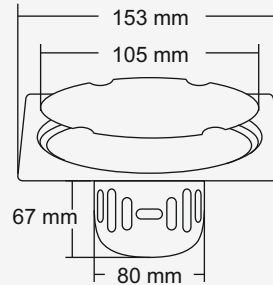

Overall Size
153 x 153 mm
(6 x 6 Inch)

M.R.P.(₹)
Glossy...Rs. 1240/-
Satin.....Rs. 1330/-