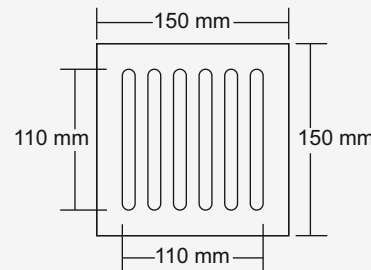

### Cian\*

**Premium Thickness**  
Grating : 1mm  
Frame : 2 mm

**Overall Size**  
100 x 100 mm  
(3.93 x 3.93 Inch)

**M.R.P.(₹)**  
Glossy...Rs. 550/-  
Satin.....Rs. 590/-

**Overall Size**  
79 x 79 mm  
(3.11 x 3.11 Inch)

**M.R.P. (₹)**  
Glossy...Rs. 450/-  
Satin.....Rs. 480/-

**Premium Thickness**  
Grating : 1mm  
Frame : 2 mm

2PC

**Premium Thickness : 1.2 mm**

**Large**

1PC

**Overall Size**  
200 x 200 mm  
(7.87 x 7.87 Inch)

**M.R.P. (₹)**  
Hairline...Rs. 860/-

**Big**

1PC

**Overall Size**  
150 x 150 mm  
(5.90 x 5.90 Inch)

**M.R.P. (₹)**  
Hairline...Rs. 610/-

**Small**

1PC

**Overall Size**  
127 x 127 mm  
(5 x 5 Inch)