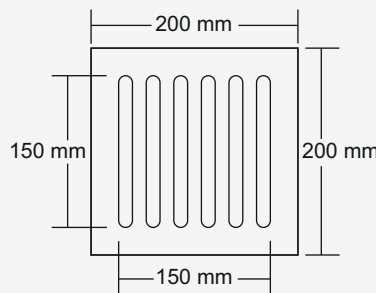

### Cian\*

**Premium Thickness**  
Grating : 1mm  
Frame : 2 mm

**Overall Size**  
100 x 100 mm  
(3.93 x 3.93 Inch)

**M.R.P.(₹)**  
Glossy...Rs. 550/-  
Satin.....Rs. 590/-

**Overall Size**  
79 x 79 mm  
(3.11 x 3.11 Inch)

**M.R.P. (₹)**  
Glossy...Rs. 450/-  
Satin.....Rs. 480/-

**Premium Thickness**  
Grating : 1mm  
Frame : 2 mm

2PC

**Premium Thickness : 1.2 mm**

**Large**

1PC

**Overall Size**  
200 x 200 mm  
(7.87 x 7.87 Inch)

**M.R.P. (₹)**  
Hairline...Rs. 860/-

**Big**

1PC

**Overall Size**  
150 x 150 mm  
(5.90 x 5.90 Inch)

**M.R.P. (₹)**  
Hairline...Rs. 610/-

**Small**

1PC

**Overall Size**  
127 x 127 mm  
(5 x 5 Inch)