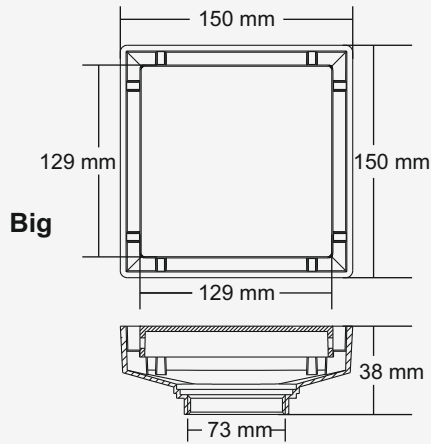

### Castor

**Overall Size**  
610 mm x 355 mm  
24 inch x 14 inch

**Bowl Size**  
255 x 230 x 135 mm  
10 x 9 x 5¼ inch

**M.R.P. (₹)**  
Glossy... Rs. 6400/-  
Satin..... Rs. 6790/-

**M.R.P. (₹)**  
Glossy... Rs. 10060/-

Zilo

New

Material : Brass Chrome Plated

**Overall Size**  
150 x 150 mm  
(5.90 x 5.90 Inch)

**M.R.P. (₹)**  
Rs. 7170/-

**Overall Size**  
125 x 125 mm  
(4.92 x 4.92 Inch)

**M.R.P. (₹)**  
Rs. 4870/-

**Overall Size**  
100 x 100 mm  
(3.93 x 3.93 Inch)

**M.R.P. (₹)**  
Rs. 3450/-

Zelno

New

Big

**Overall Size**  
150 x 150 mm  
(5.90 x 5.90 Inch)

**M.R.P. (₹)**  
Hairline...Rs. 2050/-

**Premium Thickness**

Grating : 1.5 mm

Frame : 1 mm

Small

**Overall Size**  
127 x 127 mm  
(5 x 5 Inch)

**M.R.P. (₹)**  
Hairline...Rs. 1850/-

Zotex

New