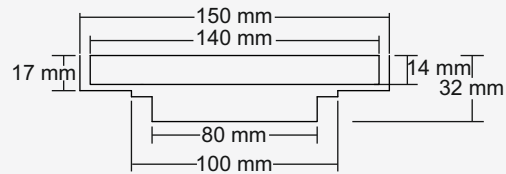

**Premium Thickness**

Grating : 1.5 mm

Frame : 1 mm

Small

**Overall Size**  
127 x 127 mm  
(5 x 5 Inch)

**M.R.P. (₹)**  
Hairline...Rs. 1850/-

Zotex

New

**Premium Thickness**  
Grating : 1.5 mm  
Frame : 1 mm

Big

**Overall Size**  
150 x 150 mm  
(5.90 x 5.90 Inch)

**M.R.P. (₹)**  
Hairline...Rs. 1690/-

Small

**Overall Size**  
127 x 127 mm  
(5 x 5 Inch)

**M.R.P. (₹)**  
Hairline...Rs. 1490/-