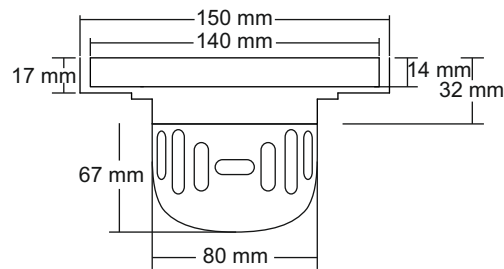

**M.R.P. (₹)**  
Glossy... Rs. 10060/-

Zilo

New

Material : Brass Chrome Plated

**Overall Size**  
150 x 150 mm  
(5.90 x 5.90 Inch)

**M.R.P. (₹)**  
Rs. 7170/-

**Overall Size**  
125 x 125 mm  
(4.92 x 4.92 Inch)

**M.R.P. (₹)**  
Rs. 4870/-

**Overall Size**  
100 x 100 mm  
(3.93 x 3.93 Inch)

**M.R.P. (₹)**  
Rs. 3450/-

Zelno

New

Big

**Overall Size**  
150 x 150 mm  
(5.90 x 5.90 Inch)

**M.R.P. (₹)**  
Hairline...Rs. 2050/-

**Premium Thickness**

Grating : 1.5 mm

Frame : 1 mm

Small

**Overall Size**  
127 x 127 mm  
(5 x 5 Inch)

**M.R.P. (₹)**  
Hairline...Rs. 1850/-

Zotex

New