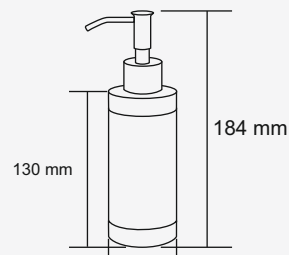

Zeta

Ø 58 mm
Capacity : Approx. 250 ml

Bath Set
M.R.P. (₹) 4140/-
Stainless Steel (18/8)