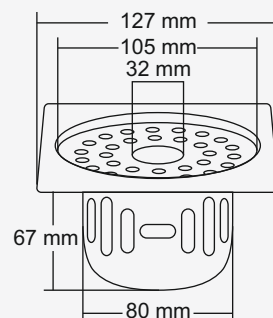

Design Regd.

Jade Big

**Overall Size**  
ø153 mm (6 Inch)

**M.R.P.(₹)**  
Glossy... Rs. 850/-  
Satin..... Rs. 940/-

Jade Small

**Overall Size**  
ø127 mm (5 Inch)

**M.R.P.(₹)**  
Glossy... Rs. 730/-  
Satin..... Rs. 820/-

Jess Big

**Overall Size**  
153 x 153 mm  
(6 x 6 Inch)

**M.R.P.(₹)**  
Glossy... Rs. 920/-  
Satin..... Rs. 1010/-

Jess Small

**Overall Size**  
127 x 127 mm  
(5 x 5 Inch)

**M.R.P.(₹)**  
Glossy... Rs. 830/-  
Satin..... Rs. 920/-

Jupito Big

**Overall Size**  
ø153 mm (6 Inch)

**M.R.P.(₹)**  
Glossy... Rs. 990/-  
Satin..... Rs. 1080/-

Jupito Small

**Overall Size**  
ø127 mm (5 Inch)

**M.R.P.(₹)**  
Glossy... Rs. 870/-  
Satin..... Rs. 960/-