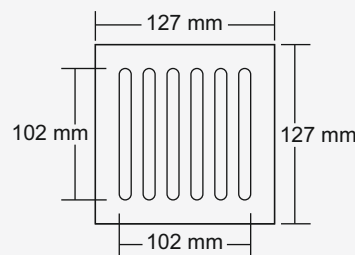

**M.R.P. (₹)**  
Hairline...Rs. 860/-

**Big**

1PC

**Overall Size**  
150 x 150 mm  
(5.90 x 5.90 Inch)

**M.R.P. (₹)**  
Hairline...Rs. 610/-

**Small**

1PC

**Overall Size**  
127 x 127 mm  
(5 x 5 Inch)