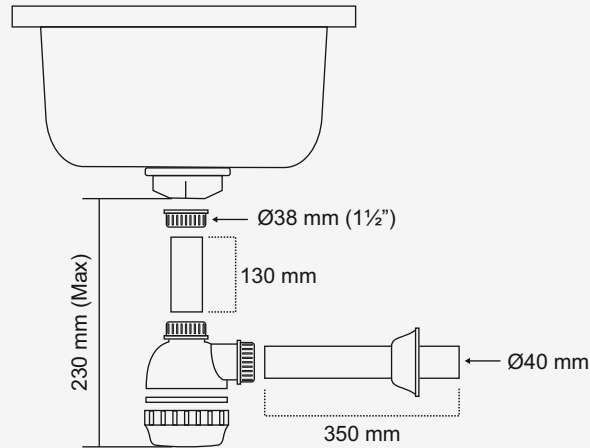

Sink Bottle Trap

M.R.P. (₹)
Rs. 750/-

Material : Polypropylene