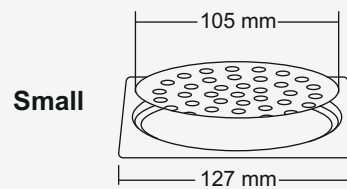

Overall Size
127 x 127 mm (5 x 5 Inch)

M.R.P. (₹)
Glossy... Rs. 410/-
Satin..... Rs. 440/-