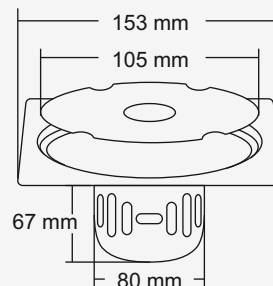

Overall Size
153 x 153 mm
(6 x 6 Inch)

M.R.P.(₹)
Glossy...Rs. 1240/-
Satin.....Rs. 1330/-