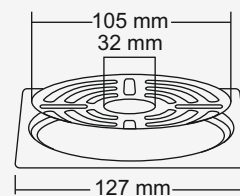

Elba Small

Overall Size
127 x 127 mm
(5 x 5 Inch)

M.R.P.(₹)
Glossy... Rs. 490/-
Satin..... Rs. 520/-