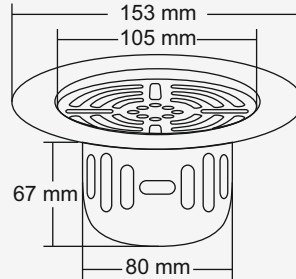

**Overall Size**  
148 x 148 mm  
(5.82 x 5.82 Inch)

**M.R.P. (₹)**  
Hairline...Rs. 1070/-

**Dima Small**  
**New**

**Premium Thickness**  
Grating : 1.5 mm  
Frame : 1.2 mm

**Overall Size**  
123 x 123 mm  
(4.84 x 4.84 Inch)

Amro Big

**Overall Size**  
153 x 153 mm  
(6 x 6 Inch)

**M.R.P.(₹)**  
Glossy... Rs. 920/-  
Satin..... Rs. 1010/-

Amro Small

**Overall Size**  
127 x 127 mm  
(5 x 5 Inch)

**M.R.P.(₹)**  
Glossy... Rs. 830/-  
Satin..... Rs. 920/-

  
**Astro Big**

**Overall Size**  
ø153 mm (6 Inch)

**M.R.P.(₹)**  
Glossy... Rs. 990/-  
Satin..... Rs. 1080/-

  
**Astro Small**

**Overall Size**  
ø127 mm (5 Inch)

**M.R.P.(₹)**  
Glossy... Rs. 870/-  
Satin..... Rs. 960/-