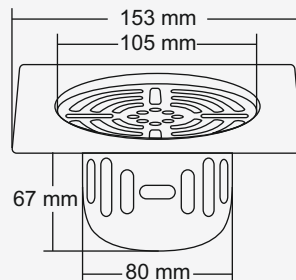

**Overall Size**  
148 x 148 mm  
(5.82 x 5.82 Inch)

**M.R.P. (₹)**  
Hairline...Rs. 1070/-

**Dima Small**  
**New**

**Premium Thickness**  
Grating : 1.5 mm  
Frame : 1.2 mm

**Overall Size**  
123 x 123 mm  
(4.84 x 4.84 Inch)

  
**Astro Big**

**Overall Size**  
ø153 mm (6 Inch)

**M.R.P.(₹)**  
Glossy... Rs. 990/-  
Satin..... Rs. 1080/-

  
**Astro Small**

**Overall Size**  
ø127 mm (5 Inch)

**M.R.P.(₹)**  
Glossy... Rs. 870/-  
Satin..... Rs. 960/-

  
**Arico Big**

**Overall Size**  
153 x 153 mm  
(6 x 6 Inch)

**M.R.P.(₹)**  
Glossy... Rs. 1100/-  
Satin..... Rs. 1190/-

Design Regd.

  
**Arico Small**

**Overall Size**  
127 x 127 mm  
(5 x 5 Inch)

**M.R.P.(₹)**  
Glossy... Rs. 960/-  
Satin..... Rs. 1050/-