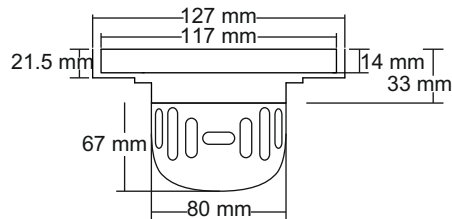

**M.R.P. (₹)**  
Rs. 4870/-

**Overall Size**  
100 x 100 mm  
(3.93 x 3.93 Inch)

**M.R.P. (₹)**  
Rs. 3450/-

Zelno

New

Big

**Overall Size**  
150 x 150 mm  
(5.90 x 5.90 Inch)

**M.R.P. (₹)**  
Hairline...Rs. 2050/-

**Premium Thickness**

Grating : 1.5 mm

Frame : 1 mm

Small

**Overall Size**  
127 x 127 mm  
(5 x 5 Inch)

**M.R.P. (₹)**  
Hairline...Rs. 1850/-

Zotex

New

**Premium Thickness**  
Grating : 1.5 mm  
Frame : 1 mm

Big

**Overall Size**  
150 x 150 mm  
(5.90 x 5.90 Inch)

**M.R.P. (₹)**  
Hairline...Rs. 1690/-

Small

**Overall Size**  
127 x 127 mm  
(5 x 5 Inch)

**M.R.P. (₹)**  
Hairline...Rs. 1490/-