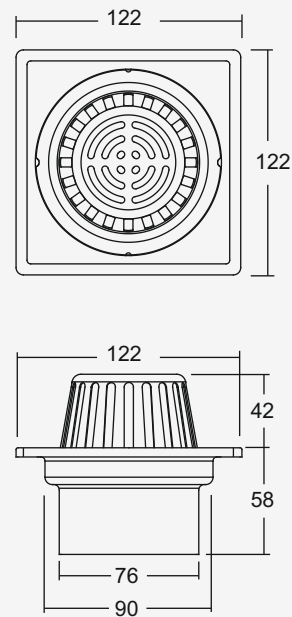

Overall Size
122 x 122 mm
(4¾ x 4¾ Inch)

M.R.P. (₹)
Satin... Rs. 1320/-