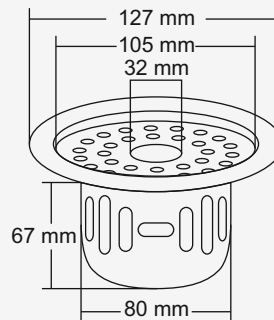

  
**Arico Big**

**Overall Size**  
153 x 153 mm  
(6 x 6 Inch)

**M.R.P.(₹)**  
Glossy... Rs. 1100/-  
Satin..... Rs. 1190/-

Design Regd.

  
**Arico Small**

**Overall Size**  
127 x 127 mm  
(5 x 5 Inch)

**M.R.P.(₹)**  
Glossy... Rs. 960/-  
Satin..... Rs. 1050/-

Design Regd.

Jade Big

**Overall Size**  
ø153 mm (6 Inch)

**M.R.P.(₹)**  
Glossy... Rs. 850/-  
Satin..... Rs. 940/-

Jade Small

**Overall Size**  
ø127 mm (5 Inch)

**M.R.P.(₹)**  
Glossy... Rs. 730/-  
Satin..... Rs. 820/-