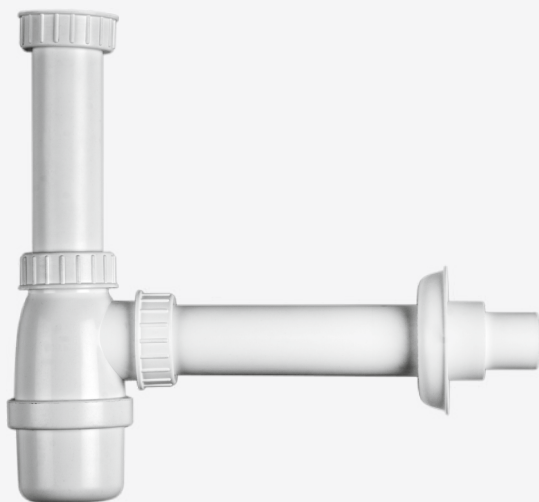

Basin Bottle Trap

M.R.P. (₹)
Rs. 725/-

Material : Polypropylene