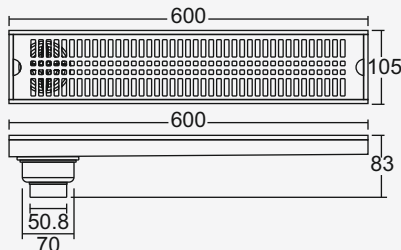

Small

Overall Size
600 x 105 x 83 mm
(23.62 x 4 x 3.27 Inch)

M.R.P. (₹)
Glossy... Rs. 7170/-