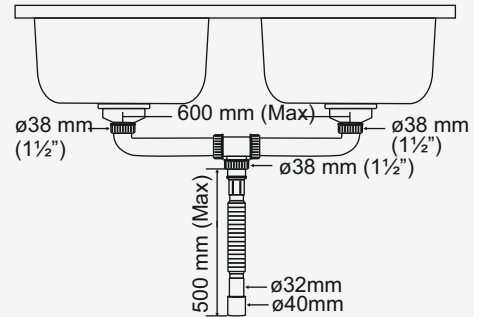

Plumbing Connector (For two bowl)

Material : Polypropylene
Note : Cut connector as required.

M.R.P. (₹)
Rs. 650/-