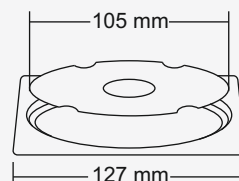

### Zale Big

**New**

**Overall Size**  
148 x 148 mm  
(5.82 x 5.82 Inch)

**M.R.P. (₹)**  
Hairline...Rs. 640/-

**Premium Thickness**  
Grating : 1.5 mm  
Frame : 1.2 mm

### Zale Small

**New**

**Overall Size**  
123 x 123 mm  
(4.84 x 4.84 Inch)

**M.R.P. (₹)**  
Hairline...Rs. 550/-

**Premium Thickness**  
Grating : 1.5 mm  
Frame : 1.2 mm

Design Regd.

**Big**

**Overall Size**  
153 x 153 mm (6 x 6 Inch)

**M.R.P.(₹)**

Glossy... Rs. 320/-  
Satin..... Rs. 350/-

**Overall Size**  
153 x 153 mm (6 x 6 Inch)

**M.R.P.(₹)**

Glossy... Rs. 610/-  
Satin..... Rs. 650/-

**Overall Size**  
127 x 127 mm (5 x 5 Inch)

**M.R.P.(₹)**