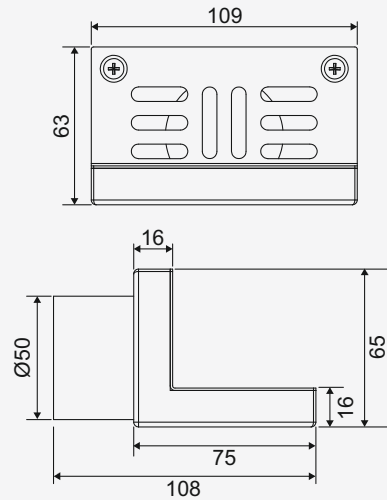

**Premium Thickness**  
Grating : 1.5 mm  
Frame : 1 mm

Big

**Overall Size**  
150 x 150 mm  
(5.90 x 5.90 Inch)

**M.R.P. (₹)**  
Hairline...Rs. 1690/-

Small

**Overall Size**  
127 x 127 mm  
(5 x 5 Inch)

**M.R.P. (₹)**  
Hairline...Rs. 1490/-

Olēna

New

**Premium Thickness**  
Grating : 5 x 6 mm  
Frame : 1.5 mm

**Overall Size**  
127 x 90 mm  
(5 x 3.54 Inch)

**M.R.P. (₹)**  
Hairline...Rs. 5790/-

**Leox**

**New**

**Overall Size**  
109 x 75 x 63 mm  
(4.29 x 2.95 x 2.48 Inch)