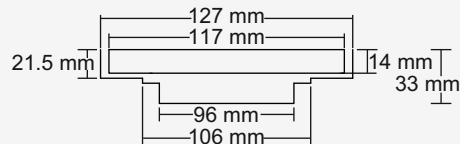

**Premium Thickness**

Grating : 1.5 mm

Frame : 1 mm

Small

**Overall Size**  
127 x 127 mm  
(5 x 5 Inch)

**M.R.P. (₹)**  
Hairline...Rs. 1850/-

Zotex

New

**Premium Thickness**  
Grating : 1.5 mm  
Frame : 1 mm

Big

**Overall Size**  
150 x 150 mm  
(5.90 x 5.90 Inch)

**M.R.P. (₹)**  
Hairline...Rs. 1690/-

Small

**Overall Size**  
127 x 127 mm  
(5 x 5 Inch)

**M.R.P. (₹)**  
Hairline...Rs. 1490/-

Olēna

New

**Premium Thickness**  
Grating : 5 x 6 mm  
Frame : 1.5 mm

**Overall Size**  
127 x 90 mm  
(5 x 3.54 Inch)

**M.R.P. (₹)**  
Hairline...Rs. 5790/-

**Leox**

**New**

**Overall Size**  
109 x 75 x 63 mm  
(4.29 x 2.95 x 2.48 Inch)