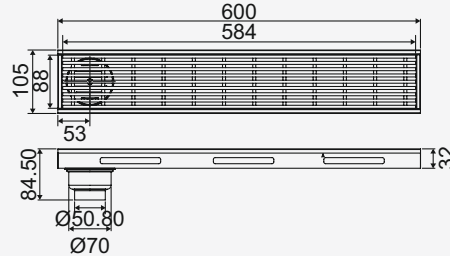

Estela Small

New

Premium Thickness
Grating Thickness : 5 x 6 mm
Frame Thickness : 0.8 mm

Overall Size
600 x 105 x 84.5 mm
(23.62 x 4 x 3.32 Inch)

M.R.P. (₹)
Glossy... Rs. 23220/-