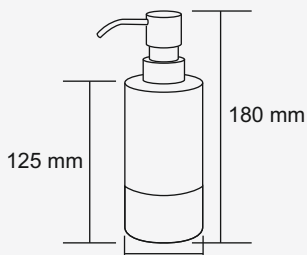

Iris

Ø 63 mm
Capacity : Approx. 250 ml

Bath Set
M.R.P. (₹) 5610/-
Stainless Steel (18/8)