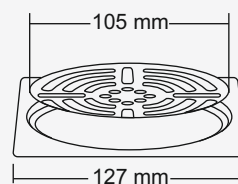

Edina Small

Overall Size
127 x 127 mm
(5 x 5 Inch)

M.R.P.(₹)
Glossy... Rs. 490/-
Satin..... Rs. 520/-