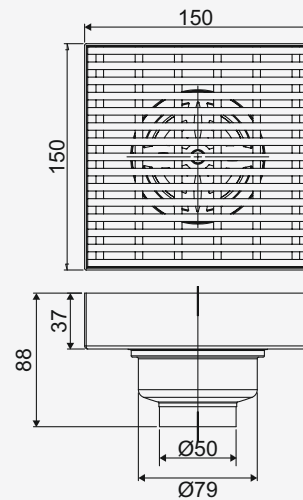

Overall Size
150 x 150 mm
(5.90 x 5.90 Inch)

M.R.P.(₹)
Glossy... Rs. 8270/-

Premium Thickness
Grating : 5 x 6 mm
Frame : 1.2 mm

Olexa Small

New