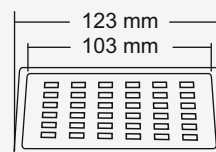

### Zale Big

**New**

**Overall Size**  
148 x 148 mm  
(5.82 x 5.82 Inch)

**M.R.P. (₹)**  
Hairline...Rs. 640/-

**Premium Thickness**  
Grating : 1.5 mm  
Frame : 1.2 mm

### Zale Small

**New**

**Overall Size**  
123 x 123 mm  
(4.84 x 4.84 Inch)

**M.R.P. (₹)**  
Hairline...Rs. 550/-

**Premium Thickness**  
Grating : 1.5 mm  
Frame : 1.2 mm

Design Regd.

**Big**

**Overall Size**  
153 x 153 mm (6 x 6 Inch)