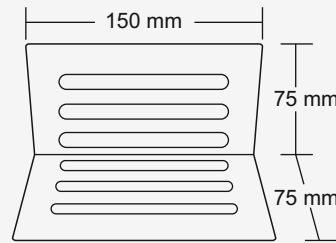

Product installation illustration

**Large**

1PC

**Overall Size**  
200 x 100 x 100 mm  
(7.87 x 3.93 x 3.93 Inch)

**M.R.P. (₹)**  
Hairline...Rs. 890/-

**Big**

1PC

**Overall Size**  
150 x 75 x 75 mm  
(5.90 x 2.95 x 2.95 Inch)

**M.R.P. (₹)**  
Hairline...Rs. 640/-

**Small**

1PC

**Overall Size**  
127 x 63.5 x 63.5 mm  
(5 x 2.5 x 2.5 Inch)

**M.R.P. (₹)**  
Hairline...Rs. 440/-

**Mini**

1PC

**Overall Size**  
100 x 50 x 50 mm  
(3.93 x 1.96 x 1.96 Inch)