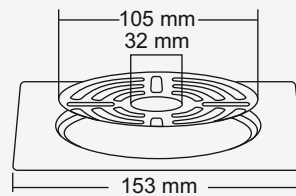

**M.R.P.(₹)**  
Glossy... Rs. 480/-  
Satin..... Rs. 510/-

  
Eliva Small

**Overall Size**  
ø127 mm (5 Inch)

**M.R.P.(₹)**  
Glossy... Rs. 420/-  
Satin..... Rs. 460/-

  
Elba Big

**Overall Size**  
153 x 153 mm  
(6 x 6 Inch)