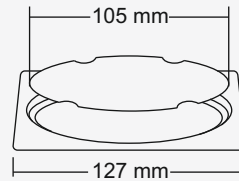

Overall Size
127 x 127 mm (5 x 5 Inch)

M.R.P.(₹)

Glossy... Rs. 510/-
Satin..... Rs. 550/-

Mini