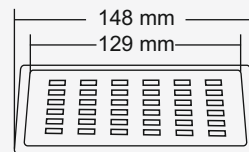

### Zander Small

**New**

**Overall Size**  
123 x 123 mm  
(4.84 x 4.84 Inch)

**M.R.P. (₹)**  
Hairline...Rs. 575/-

**Premium Thickness**  
Grating : 1.5 mm  
Frame : 1.2 mm

### Zale Big

**New**

**Overall Size**  
148 x 148 mm  
(5.82 x 5.82 Inch)

**M.R.P. (₹)**  
Hairline...Rs. 640/-

**Premium Thickness**  
Grating : 1.5 mm  
Frame : 1.2 mm