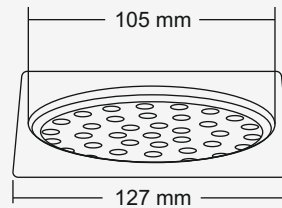

Overall Size
127 x 127 mm (5 x 5 Inch)

M.R.P. (₹)

Glossy... Rs. 280/-
Satin..... Rs. 320/-

Mini

New