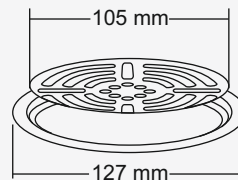

Ezio Small

Overall Size
ø127 mm (5 Inch)

M.R.P.(₹)
Glossy... Rs. 420/-
Satin..... Rs. 460/-