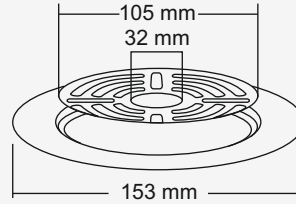

**M.R.P.(₹)**  
Glossy... Rs. 560/-  
Satin..... Rs. 590/-

  
**Edina Small**

**Overall Size**  
127 x 127 mm  
(5 x 5 Inch)

**M.R.P.(₹)**  
Glossy... Rs. 490/-  
Satin..... Rs. 520/-

  
Eliva Big

**Overall Size**  
ø153 mm (6 Inch)