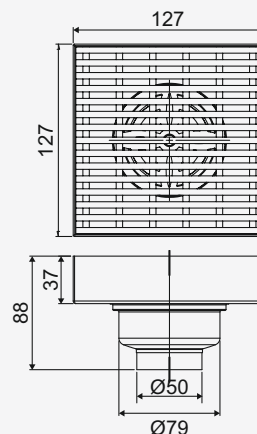

**Premium Thickness**  
Grating : 1.5 mm  
Frame : 1 mm

Big

**Overall Size**  
150 x 150 mm  
(5.90 x 5.90 Inch)

**M.R.P. (₹)**  
Hairline...Rs. 1690/-

Small

**Overall Size**  
127 x 127 mm  
(5 x 5 Inch)

**M.R.P. (₹)**  
Hairline...Rs. 1490/-

Olēna

New

**Premium Thickness**  
Grating : 5 x 6 mm  
Frame : 1.5 mm

**Overall Size**  
127 x 90 mm  
(5 x 3.54 Inch)

**M.R.P. (₹)**  
Hairline...Rs. 5790/-

**Leox**

**New**

**Overall Size**  
109 x 75 x 63 mm  
(4.29 x 2.95 x 2.48 Inch)

**M.R.P.(₹)**  
Glossy... Rs. 4830/-

**Premium Thickness**  
Grating : 1 mm  
Frame : 1.2 mm

**Olexa Big**

**New**

**Overall Size**  
150 x 150 mm  
(5.90 x 5.90 Inch)

**M.R.P.(₹)**  
Glossy... Rs. 8270/-

**Premium Thickness**  
Grating : 5 x 6 mm  
Frame : 1.2 mm

**Olexa Small**

**New**

**Overall Size**  
127 x 127 mm  
(5 x 5 Inch)

**M.R.P.(₹)**  
Glossy... Rs. 7170/-

**Premium Thickness**  
Grating : 5 x 6 mm  
Frame : 1.2 mm