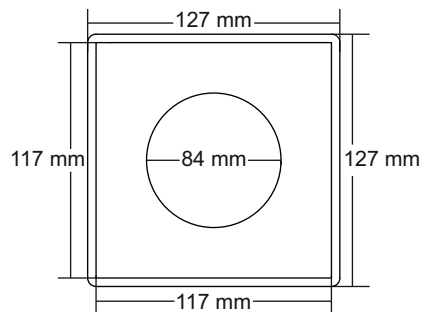

**M.R.P. (₹)**  
Glossy... Rs. 10060/-

Zilo

New

Material : Brass Chrome Plated

**Overall Size**  
150 x 150 mm  
(5.90 x 5.90 Inch)

**M.R.P. (₹)**  
Rs. 7170/-

**Overall Size**  
125 x 125 mm  
(4.92 x 4.92 Inch)

**M.R.P. (₹)**  
Rs. 4870/-

**Overall Size**  
100 x 100 mm  
(3.93 x 3.93 Inch)

**M.R.P. (₹)**  
Rs. 3450/-

Zelno

New

Big

**Overall Size**  
150 x 150 mm  
(5.90 x 5.90 Inch)

**M.R.P. (₹)**  
Hairline...Rs. 2050/-

**Premium Thickness**

Grating : 1.5 mm

Frame : 1 mm

Small

**Overall Size**  
127 x 127 mm  
(5 x 5 Inch)

**M.R.P. (₹)**  
Hairline...Rs. 1850/-

Zotex

New

**Premium Thickness**  
Grating : 1.5 mm  
Frame : 1 mm

Big

**Overall Size**  
150 x 150 mm  
(5.90 x 5.90 Inch)

**M.R.P. (₹)**  
Hairline...Rs. 1690/-

Small

**Overall Size**  
127 x 127 mm  
(5 x 5 Inch)

**M.R.P. (₹)**  
Hairline...Rs. 1490/-