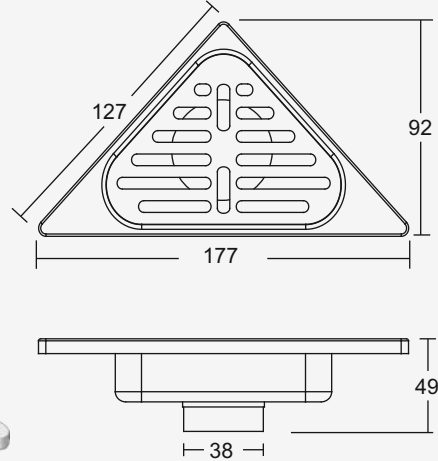

Overall Size
127 x 177 mm
(5 x 7 Inch)

M.R.P. (₹)
Satin... Rs. 1190/-