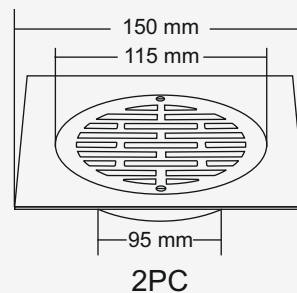

Carson*

Premium Thickness
Grating : 1mm
Frame : 2 mm

Overall Size
150 x 150 mm
(5.90 x 5.90 Inch)

M.R.P.(₹)
Glossy...Rs. 1050/-
Satin.....Rs. 1080/-