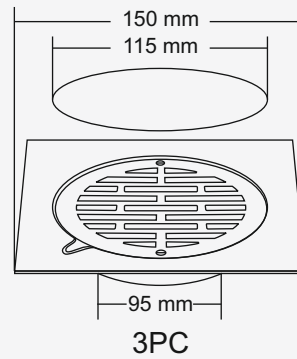

### Cadeo

**Premium Thickness**  
Grating : 1mm  
Frame : 2 mm  
Top Cover : 2 mm

Design Regd.

**Overall Size**  
150 x 150 mm  
(5.90 x 5.90 Inch)

**M.R.P.(₹)**  
Glossy...Rs. 1210/-  
Satin.....Rs. 1280/-