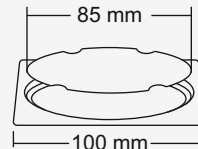

Overall Size
100 x 100 mm (3.93 x 3.93 Inch)

M.R.P.(₹)

Glossy... Rs. 320/-
Satin..... Rs. 350/-