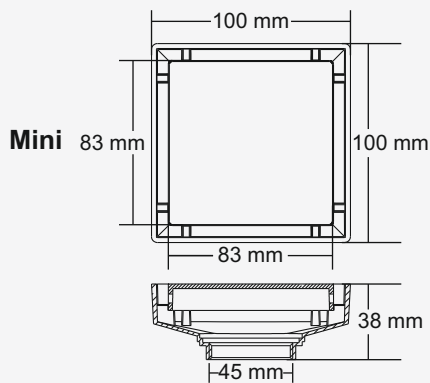

**M.R.P. (₹)**  
Glossy... Rs. 10060/-

Zilo

New

Material : Brass Chrome Plated

**Overall Size**  
150 x 150 mm  
(5.90 x 5.90 Inch)

**M.R.P. (₹)**  
Rs. 7170/-

**Overall Size**  
125 x 125 mm  
(4.92 x 4.92 Inch)

**M.R.P. (₹)**  
Rs. 4870/-

**Overall Size**  
100 x 100 mm  
(3.93 x 3.93 Inch)

**M.R.P. (₹)**  
Rs. 3450/-

Zelno

New

Big

**Overall Size**  
150 x 150 mm  
(5.90 x 5.90 Inch)

**M.R.P. (₹)**  
Hairline...Rs. 2050/-