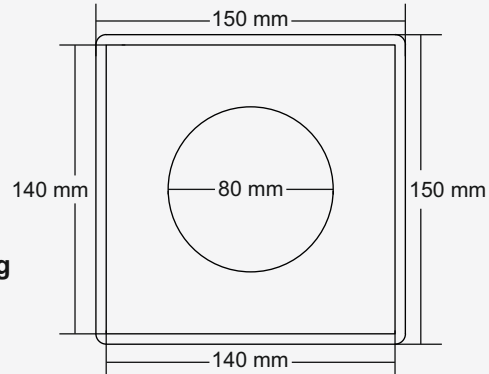

**M.R.P. (₹)**  
Rs. 4870/-

**Overall Size**  
100 x 100 mm  
(3.93 x 3.93 Inch)

**M.R.P. (₹)**  
Rs. 3450/-

Zelno

New

Big

**Overall Size**  
150 x 150 mm  
(5.90 x 5.90 Inch)

**M.R.P. (₹)**  
Hairline...Rs. 2050/-

**Premium Thickness**

Grating : 1.5 mm

Frame : 1 mm

Small

**Overall Size**  
127 x 127 mm  
(5 x 5 Inch)

**M.R.P. (₹)**  
Hairline...Rs. 1850/-

Zotex

New

**Premium Thickness**  
Grating : 1.5 mm  
Frame : 1 mm

Big

**Overall Size**  
150 x 150 mm  
(5.90 x 5.90 Inch)

**M.R.P. (₹)**  
Hairline...Rs. 1690/-

Small

**Overall Size**  
127 x 127 mm  
(5 x 5 Inch)

**M.R.P. (₹)**  
Hairline...Rs. 1490/-

Olēna

New

**Premium Thickness**  
Grating : 5 x 6 mm  
Frame : 1.5 mm

**Overall Size**  
127 x 90 mm  
(5 x 3.54 Inch)

**M.R.P. (₹)**  
Hairline...Rs. 5790/-

**Leox**

**New**

**Overall Size**  
109 x 75 x 63 mm  
(4.29 x 2.95 x 2.48 Inch)