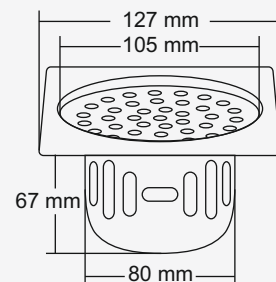

**Overall Size**  
148 x 148 mm  
(5.82 x 5.82 Inch)

**M.R.P. (₹)**  
Hairline...Rs. 1070/-

**Dima Small**  
**New**

**Premium Thickness**  
Grating : 1.5 mm  
Frame : 1.2 mm

**Overall Size**  
123 x 123 mm  
(4.84 x 4.84 Inch)

Amro Big

**Overall Size**  
153 x 153 mm  
(6 x 6 Inch)

**M.R.P.(₹)**  
Glossy... Rs. 920/-  
Satin..... Rs. 1010/-

Amro Small

**Overall Size**  
127 x 127 mm  
(5 x 5 Inch)

**M.R.P.(₹)**  
Glossy... Rs. 830/-  
Satin..... Rs. 920/-

  
**Astro Big**

**Overall Size**  
ø153 mm (6 Inch)

**M.R.P.(₹)**  
Glossy... Rs. 990/-  
Satin..... Rs. 1080/-

  
**Astro Small**

**Overall Size**  
ø127 mm (5 Inch)

**M.R.P.(₹)**  
Glossy... Rs. 870/-  
Satin..... Rs. 960/-