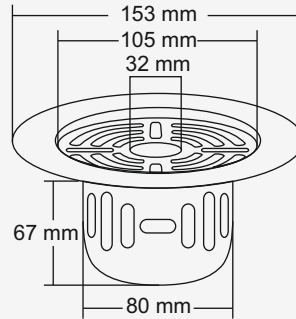

Design Regd.

Jade Big

**Overall Size**  
ø153 mm (6 Inch)

**M.R.P.(₹)**  
Glossy... Rs. 850/-  
Satin..... Rs. 940/-

Jade Small

**Overall Size**  
ø127 mm (5 Inch)

**M.R.P.(₹)**  
Glossy... Rs. 730/-  
Satin..... Rs. 820/-

Jess Big

**Overall Size**  
153 x 153 mm  
(6 x 6 Inch)

**M.R.P.(₹)**  
Glossy... Rs. 920/-  
Satin..... Rs. 1010/-

Jess Small

**Overall Size**  
127 x 127 mm  
(5 x 5 Inch)

**M.R.P.(₹)**  
Glossy... Rs. 830/-  
Satin..... Rs. 920/-

Jupito Big

**Overall Size**  
ø153 mm (6 Inch)

**M.R.P.(₹)**  
Glossy... Rs. 990/-  
Satin..... Rs. 1080/-

Jupito Small

**Overall Size**  
ø127 mm (5 Inch)

**M.R.P.(₹)**  
Glossy... Rs. 870/-  
Satin..... Rs. 960/-