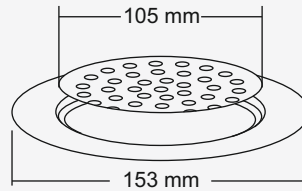

**M.R.P.(₹)**  
Glossy... Rs. 480/-  
Satin..... Rs. 510/-

  
**Evita Small**

**Overall Size**  
127 x 127 mm  
(5 x 5 Inch)

**M.R.P.(₹)**  
Glossy... Rs. 410/-  
Satin..... Rs. 440/-

  
**Elita Big**

**Overall Size**  
ø153 mm (6 Inch)