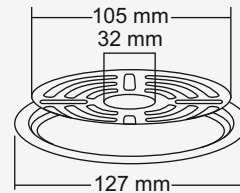

Eliva Small

Overall Size
ø127 mm (5 Inch)

M.R.P.(₹)
Glossy... Rs. 420/-
Satin..... Rs. 460/-