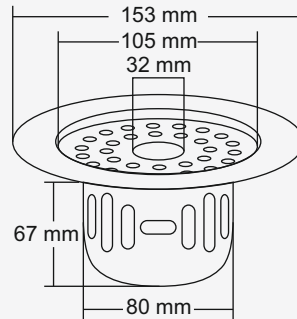

  
**Astro Big**

**Overall Size**  
ø153 mm (6 Inch)

**M.R.P.(₹)**  
Glossy... Rs. 990/-  
Satin..... Rs. 1080/-

  
**Astro Small**

**Overall Size**  
ø127 mm (5 Inch)

**M.R.P.(₹)**  
Glossy... Rs. 870/-  
Satin..... Rs. 960/-

  
**Arico Big**

**Overall Size**  
153 x 153 mm  
(6 x 6 Inch)

**M.R.P.(₹)**  
Glossy... Rs. 1100/-  
Satin..... Rs. 1190/-

Design Regd.

  
**Arico Small**

**Overall Size**  
127 x 127 mm  
(5 x 5 Inch)

**M.R.P.(₹)**  
Glossy... Rs. 960/-  
Satin..... Rs. 1050/-

Design Regd.

Jade Big

**Overall Size**  
ø153 mm (6 Inch)

**M.R.P.(₹)**  
Glossy... Rs. 850/-  
Satin..... Rs. 940/-

Jade Small

**Overall Size**  
ø127 mm (5 Inch)

**M.R.P.(₹)**  
Glossy... Rs. 730/-  
Satin..... Rs. 820/-