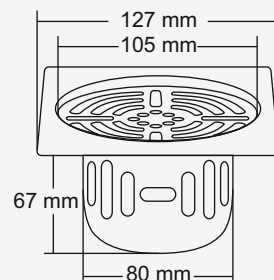

  
**Arico Big**

**Overall Size**  
153 x 153 mm  
(6 x 6 Inch)

**M.R.P.(₹)**  
Glossy... Rs. 1100/-  
Satin..... Rs. 1190/-

Design Regd.

  
**Arico Small**

**Overall Size**  
127 x 127 mm  
(5 x 5 Inch)

**M.R.P.(₹)**  
Glossy... Rs. 960/-  
Satin..... Rs. 1050/-

Design Regd.

Jade Big

**Overall Size**  
ø153 mm (6 Inch)

**M.R.P.(₹)**  
Glossy... Rs. 850/-  
Satin..... Rs. 940/-

Jade Small

**Overall Size**  
ø127 mm (5 Inch)

**M.R.P.(₹)**  
Glossy... Rs. 730/-  
Satin..... Rs. 820/-