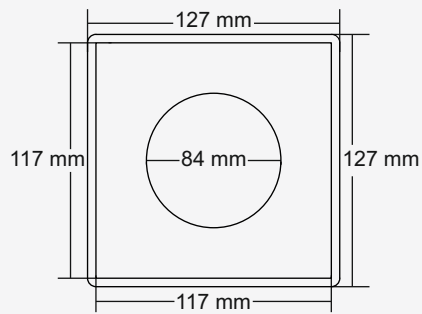

**Premium Thickness**

Grating : 1.5 mm

Frame : 1 mm

Small

**Overall Size**  
127 x 127 mm  
(5 x 5 Inch)

**M.R.P. (₹)**  
Hairline...Rs. 1850/-

Zotex

New

**Premium Thickness**  
Grating : 1.5 mm  
Frame : 1 mm

Big

**Overall Size**  
150 x 150 mm  
(5.90 x 5.90 Inch)

**M.R.P. (₹)**  
Hairline...Rs. 1690/-

Small

**Overall Size**  
127 x 127 mm  
(5 x 5 Inch)

**M.R.P. (₹)**  
Hairline...Rs. 1490/-

Olēna

New

**Premium Thickness**  
Grating : 5 x 6 mm  
Frame : 1.5 mm

**Overall Size**  
127 x 90 mm  
(5 x 3.54 Inch)

**M.R.P. (₹)**  
Hairline...Rs. 5790/-

**Leox**

**New**

**Overall Size**  
109 x 75 x 63 mm  
(4.29 x 2.95 x 2.48 Inch)