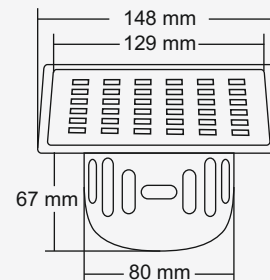

Product installation illustration

**Large**

1PC

**Overall Size**  
200 x 100 x 100 mm  
(7.87 x 3.93 x 3.93 Inch)

**M.R.P. (₹)**  
Hairline...Rs. 890/-

**Big**

1PC

**Overall Size**  
150 x 75 x 75 mm  
(5.90 x 2.95 x 2.95 Inch)

**M.R.P. (₹)**  
Hairline...Rs. 380/-

**Doron Big**  
**New**

**Premium Thickness**  
Grating : 1.5 mm  
Frame : 1.2 mm

**Overall Size**  
148 x 148 mm  
(5.82 x 5.82 Inch)

**M.R.P. (₹)**  
Hairline...Rs. 1095/-

**Doron Small**  
**New**

**Premium Thickness**  
Grating : 1.5 mm  
Frame : 1.2 mm

**Overall Size**  
123 x 123 mm  
(4.84 x 4.84 Inch)

**M.R.P. (₹)**  
Hairline...Rs. 945/-

**Dima Big**  
**New**

**Premium Thickness**  
Grating : 1.5 mm  
Frame : 1.2 mm

**Overall Size**  
148 x 148 mm  
(5.82 x 5.82 Inch)

**M.R.P. (₹)**  
Hairline...Rs. 1070/-

**Dima Small**  
**New**

**Premium Thickness**  
Grating : 1.5 mm  
Frame : 1.2 mm

**Overall Size**  
123 x 123 mm  
(4.84 x 4.84 Inch)