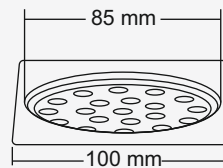

**M.R.P. (₹)**

Glossy... Rs. 360/-  
Satin..... Rs. 400/-

**Small**

**Overall Size**  
127 x 127 mm (5 x 5 Inch)

**M.R.P. (₹)**

Glossy... Rs. 280/-  
Satin..... Rs. 320/-

**Mini**

**New**