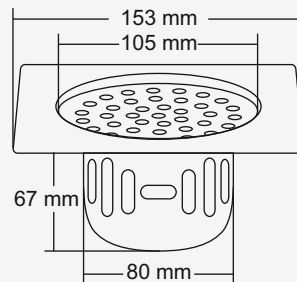

**Overall Size**  
148 x 148 mm  
(5.82 x 5.82 Inch)

**M.R.P. (₹)**  
Hairline...Rs. 1070/-

**Dima Small**  
**New**

**Premium Thickness**  
Grating : 1.5 mm  
Frame : 1.2 mm

**Overall Size**  
123 x 123 mm  
(4.84 x 4.84 Inch)

**M.R.P. (₹)**  
Hairline...Rs. 920/-

Aura Big

**Overall Size**  
ø153 mm (6 Inch)

**M.R.P.(₹)**  
Glossy... Rs. 850/-  
Satin..... Rs. 940/-

Aura Small

**Overall Size**  
ø127 mm (5 Inch)

**M.R.P.(₹)**  
Glossy... Rs. 730/-  
Satin..... Rs. 820/-

Amro Big

**Overall Size**  
153 x 153 mm  
(6 x 6 Inch)

**M.R.P.(₹)**  
Glossy... Rs. 920/-  
Satin..... Rs. 1010/-

Amro Small

**Overall Size**  
127 x 127 mm  
(5 x 5 Inch)

**M.R.P.(₹)**  
Glossy... Rs. 830/-  
Satin..... Rs. 920/-