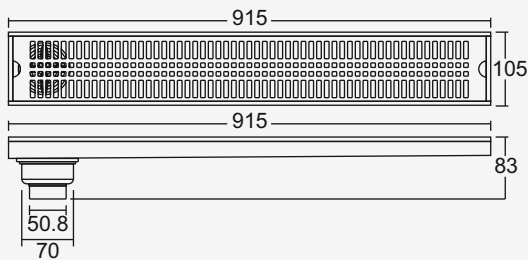

Large

Overall Size
915 x 105 x 83 mm
(36 x 4 x 3.27 Inch)

M.R.P. (₹)
Glossy... Rs. 10400/-