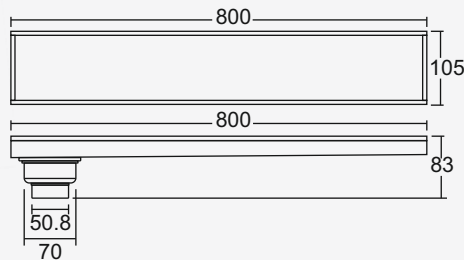

Overall Size
800 x 105 x 83 mm
(31.50 x 4 x 3.27 Inch)

M.R.P. (₹)
Glossy... Rs. 12080/-

Florenza Small

Also available in Center Drain

Premium Thickness
Grating Thickness : 1.2 mm
Frame Thickness : 0.8 mm