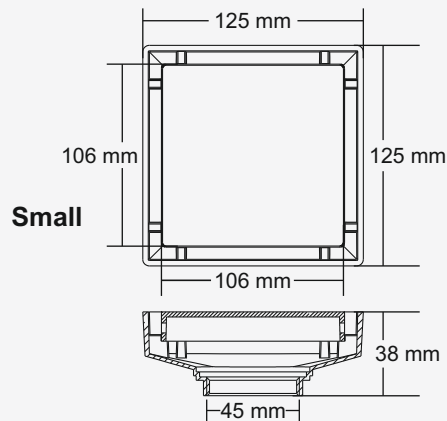

### Castor

**Overall Size**  
610 mm x 355 mm  
24 inch x 14 inch

**Bowl Size**  
255 x 230 x 135 mm  
10 x 9 x 5¼ inch

**M.R.P. (₹)**  
Glossy... Rs. 6400/-  
Satin..... Rs. 6790/-

**M.R.P. (₹)**  
Glossy... Rs. 10060/-

Zilo

New

Material : Brass Chrome Plated

**Overall Size**  
150 x 150 mm  
(5.90 x 5.90 Inch)

**M.R.P. (₹)**  
Rs. 7170/-

**Overall Size**  
125 x 125 mm  
(4.92 x 4.92 Inch)

**M.R.P. (₹)**  
Rs. 4870/-

**Overall Size**  
100 x 100 mm  
(3.93 x 3.93 Inch)

**M.R.P. (₹)**  
Rs. 3450/-

Zelno

New

Big

**Overall Size**  
150 x 150 mm  
(5.90 x 5.90 Inch)

**M.R.P. (₹)**  
Hairline...Rs. 2050/-

**Premium Thickness**

Grating : 1.5 mm

Frame : 1 mm

Small

**Overall Size**  
127 x 127 mm  
(5 x 5 Inch)

**M.R.P. (₹)**  
Hairline...Rs. 1850/-

Zotex

New