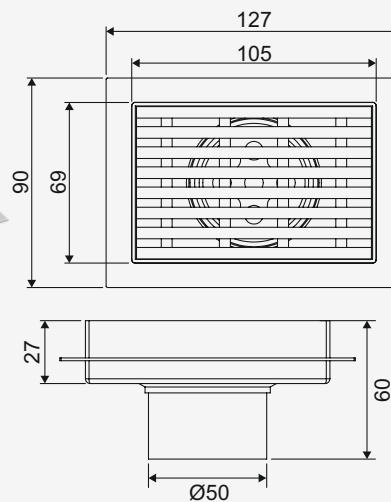

**Premium Thickness**

Grating : 1.5 mm

Frame : 1 mm

Small

**Overall Size**  
127 x 127 mm  
(5 x 5 Inch)

**M.R.P. (₹)**  
Hairline...Rs. 1850/-

Zotex

New

**Premium Thickness**  
Grating : 1.5 mm  
Frame : 1 mm

Big

**Overall Size**  
150 x 150 mm  
(5.90 x 5.90 Inch)

**M.R.P. (₹)**  
Hairline...Rs. 1690/-

Small

**Overall Size**  
127 x 127 mm  
(5 x 5 Inch)

**M.R.P. (₹)**  
Hairline...Rs. 1490/-

Olēna

New

**Premium Thickness**  
Grating : 5 x 6 mm  
Frame : 1.5 mm

**Overall Size**  
127 x 90 mm  
(5 x 3.54 Inch)

**M.R.P. (₹)**  
Hairline...Rs. 5790/-

**Leox**

**New**

**Overall Size**  
109 x 75 x 63 mm  
(4.29 x 2.95 x 2.48 Inch)