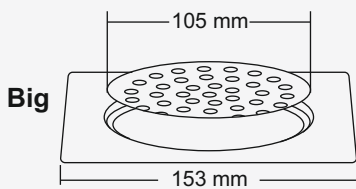

**M.R.P.(₹)**  
Glossy... Rs. 480/-  
Satin..... Rs. 510/-

  
**Evita Small**

**Overall Size**  
127 x 127 mm  
(5 x 5 Inch)

**M.R.P.(₹)**  
Glossy... Rs. 410/-  
Satin..... Rs. 440/-

  
**Elita Big**

**Overall Size**  
ø153 mm (6 Inch)

**M.R.P. (₹)**  
Glossy... Rs. 420/-  
Satin..... Rs. 450/-

  
**Elita Small**

**Overall Size**  
ø127 mm (5 Inch)

**M.R.P. (₹)**  
Glossy... Rs. 360/-  
Satin..... Rs. 390/-

  
**Eron**

**Overall Size**  
153 x 153 mm (6 x 6 Inch)