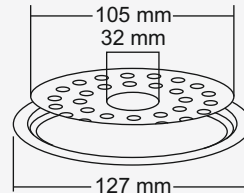

Eldora Small

Overall Size
ø127 mm (5 Inch)

M.R.P.(₹)
Glossy... Rs. 360/-
Satin..... Rs. 390/-