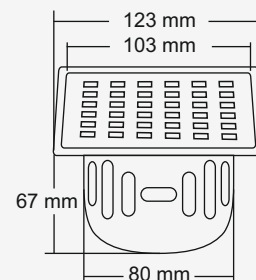

Product installation illustration

**Large**

1PC

**Overall Size**  
200 x 100 x 100 mm  
(7.87 x 3.93 x 3.93 Inch)

**M.R.P. (₹)**  
Hairline...Rs. 890/-

**Big**

1PC

**Overall Size**  
150 x 75 x 75 mm  
(5.90 x 2.95 x 2.95 Inch)

**M.R.P. (₹)**  
Hairline...Rs. 380/-

**Doron Big**  
**New**

**Premium Thickness**  
Grating : 1.5 mm  
Frame : 1.2 mm

**Overall Size**  
148 x 148 mm  
(5.82 x 5.82 Inch)

**M.R.P. (₹)**  
Hairline...Rs. 1095/-

**Doron Small**  
**New**

**Premium Thickness**  
Grating : 1.5 mm  
Frame : 1.2 mm

**Overall Size**  
123 x 123 mm  
(4.84 x 4.84 Inch)

**M.R.P. (₹)**  
Hairline...Rs. 945/-

**Dima Big**  
**New**

**Premium Thickness**  
Grating : 1.5 mm  
Frame : 1.2 mm

**Overall Size**  
148 x 148 mm  
(5.82 x 5.82 Inch)

**M.R.P. (₹)**  
Hairline...Rs. 1070/-

**Dima Small**  
**New**

**Premium Thickness**  
Grating : 1.5 mm  
Frame : 1.2 mm

**Overall Size**  
123 x 123 mm  
(4.84 x 4.84 Inch)