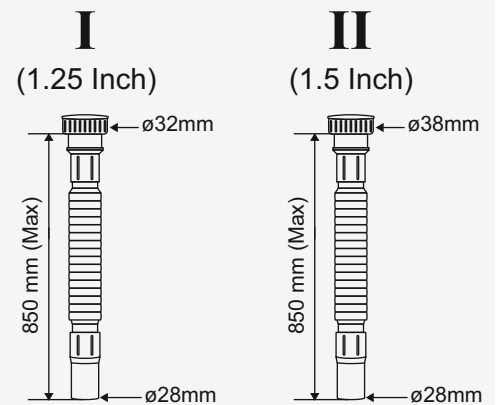

Corrugated Flexible Pipes (For one bowl)

Material : Polypropylene

M.R.P. (₹)
Rs. 120/-