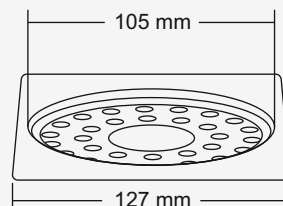

Overall Size
127 x 127 mm (5 x 5 Inch)

M.R.P. (₹)

Glossy... Rs. 280/-
Satin..... Rs. 320/-