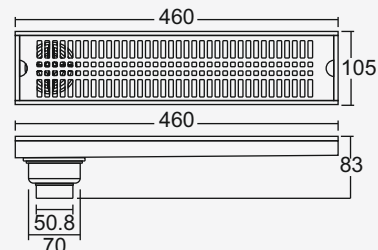

Mini

Overall Size
460 x 105 x 83 mm
(18 x 4 x 3.27 Inch)

M.R.P. (₹)
Glossy... Rs. 6810/-