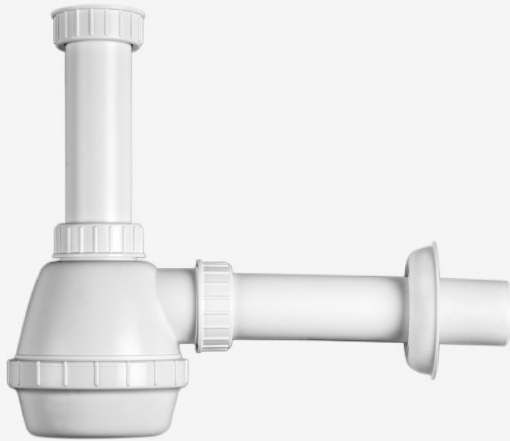

Sink Bottle Trap

M.R.P. (₹)
Rs. 750/-

Material : Polypropylene