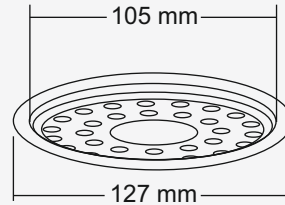

Overall Size
ø127 mm (5 Inch)

M.R.P.(₹)
Glossy... Rs. 270/-
Satin..... Rs. 300/-

Edolf