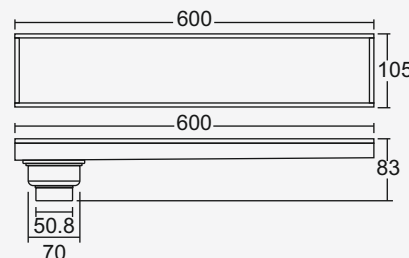

Overall Size
600 x 105 x 83 mm
(23.62 x 4 x 3.27 Inch)

M.R.P. (₹)
Glossy... Rs. 10060/-