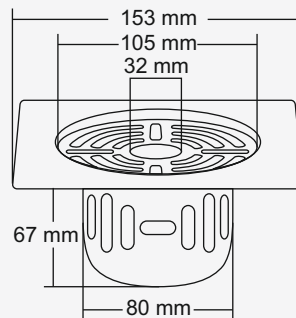

Overall Size
153 x 153 mm
(6 x 6 Inch)

M.R.P.(₹)
Glossy... Rs. 1100/-
Satin..... Rs. 1190/-