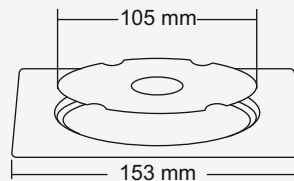

Overall Size
153 x 153 mm (6 x 6 Inch)

M.R.P.(₹)

Glossy... Rs. 610/-
Satin..... Rs. 650/-