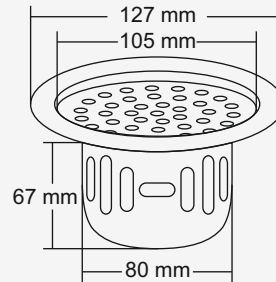

**Overall Size**  
148 x 148 mm  
(5.82 x 5.82 Inch)

**M.R.P. (₹)**  
Hairline...Rs. 1070/-

**Dima Small**  
**New**

**Premium Thickness**  
Grating : 1.5 mm  
Frame : 1.2 mm

**Overall Size**  
123 x 123 mm  
(4.84 x 4.84 Inch)

**M.R.P. (₹)**  
Hairline...Rs. 920/-

Aura Big

**Overall Size**  
ø153 mm (6 Inch)

**M.R.P.(₹)**  
Glossy... Rs. 850/-  
Satin..... Rs. 940/-

Aura Small

**Overall Size**  
ø127 mm (5 Inch)

**M.R.P.(₹)**  
Glossy... Rs. 730/-  
Satin..... Rs. 820/-

Amro Big

**Overall Size**  
153 x 153 mm  
(6 x 6 Inch)

**M.R.P.(₹)**  
Glossy... Rs. 920/-  
Satin..... Rs. 1010/-

Amro Small

**Overall Size**  
127 x 127 mm  
(5 x 5 Inch)

**M.R.P.(₹)**  
Glossy... Rs. 830/-  
Satin..... Rs. 920/-