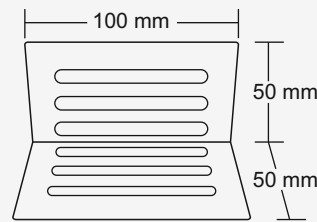

Product installation illustration

**Large**

1PC

**Overall Size**  
200 x 100 x 100 mm  
(7.87 x 3.93 x 3.93 Inch)

**M.R.P. (₹)**  
Hairline...Rs. 890/-

**Big**

1PC

**Overall Size**  
150 x 75 x 75 mm  
(5.90 x 2.95 x 2.95 Inch)

**M.R.P. (₹)**  
Hairline...Rs. 640/-

**Small**

1PC

**Overall Size**  
127 x 63.5 x 63.5 mm  
(5 x 2.5 x 2.5 Inch)

**M.R.P. (₹)**  
Hairline...Rs. 440/-

**Mini**

1PC

**Overall Size**  
100 x 50 x 50 mm  
(3.93 x 1.96 x 1.96 Inch)

**M.R.P. (₹)**  
Hairline...Rs. 380/-

**Doron Big**  
**New**

**Premium Thickness**  
Grating : 1.5 mm  
Frame : 1.2 mm

**Overall Size**  
148 x 148 mm  
(5.82 x 5.82 Inch)

**M.R.P. (₹)**  
Hairline...Rs. 1095/-