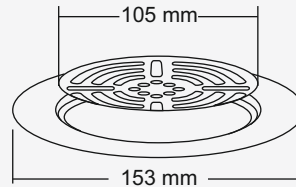

## Roof Drain

Design Regd.

**Thickness**  
Grating : 0.7 mm  
Frame : 0.7 mm

**Overall Size**  
122 x 122 mm  
(4¾ x 4¾ Inch)

**M.R.P. (₹)**  
Satin... Rs. 1320/-

  
**Ezio Big**

**Overall Size**  
ø153 mm (6 Inch)

**M.R.P.(₹)**  
Glossy... Rs. 480/-  
Satin..... Rs. 510/-

  
**Ezio Small**

**Overall Size**  
ø127 mm (5 Inch)

**M.R.P.(₹)**  
Glossy... Rs. 420/-  
Satin..... Rs. 460/-

  
**Edina Big**

**Overall Size**  
153 x 153 mm  
(6 x 6 Inch)