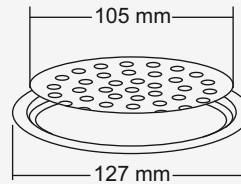

Elita Small

Overall Size
ø127 mm (5 Inch)

M.R.P. (₹)
Glossy... Rs. 360/-
Satin..... Rs. 390/-