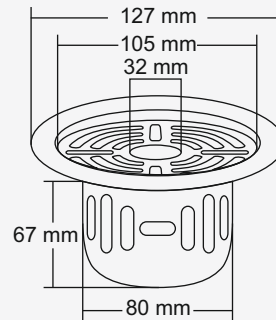

Jupito Big

**Overall Size**  
ø153 mm (6 Inch)

**M.R.P.(₹)**  
Glossy... Rs. 990/-  
Satin..... Rs. 1080/-

Jupito Small

**Overall Size**  
ø127 mm (5 Inch)

**M.R.P.(₹)**  
Glossy... Rs. 870/-  
Satin..... Rs. 960/-