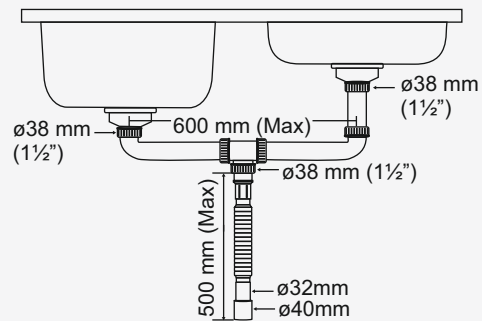

Plumbing Connector (For one & half bowl)

Material : Polypropylene
Note : Cut connector as required.

M.R.P. (₹)
Rs. 680/-