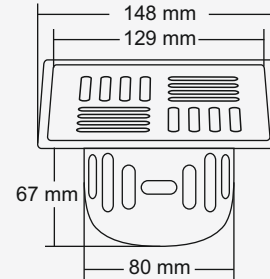

Product installation illustration

**Large**

1PC

**Overall Size**  
200 x 100 x 100 mm  
(7.87 x 3.93 x 3.93 Inch)

**M.R.P. (₹)**  
Hairline...Rs. 890/-

**Big**

1PC

**Overall Size**  
150 x 75 x 75 mm  
(5.90 x 2.95 x 2.95 Inch)

**M.R.P. (₹)**  
Hairline...Rs. 640/-

**Small**

1PC

**Overall Size**  
127 x 63.5 x 63.5 mm  
(5 x 2.5 x 2.5 Inch)

**M.R.P. (₹)**  
Hairline...Rs. 440/-

**Mini**

1PC

**Overall Size**  
100 x 50 x 50 mm  
(3.93 x 1.96 x 1.96 Inch)

**M.R.P. (₹)**  
Hairline...Rs. 380/-

**Doron Big**  
**New**

**Premium Thickness**  
Grating : 1.5 mm  
Frame : 1.2 mm

**Overall Size**  
148 x 148 mm  
(5.82 x 5.82 Inch)

**M.R.P. (₹)**  
Hairline...Rs. 1095/-

**Overall Size**  
148 x 148 mm  
(5.82 x 5.82 Inch)

**M.R.P. (₹)**  
Hairline...Rs. 1070/-

**Dima Small**  
**New**

**Premium Thickness**  
Grating : 1.5 mm  
Frame : 1.2 mm

**Overall Size**  
123 x 123 mm  
(4.84 x 4.84 Inch)