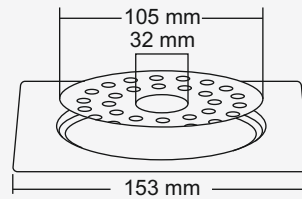

**M.R.P.(₹)**  
Glossy... Rs. 420/-  
Satin..... Rs. 450/-

  
**Eldora Small**

**Overall Size**  
ø127 mm (5 Inch)

**M.R.P.(₹)**  
Glossy... Rs. 360/-  
Satin..... Rs. 390/-

  
**Evita Big**

**Overall Size**  
153 x 153 mm  
(6 x 6 Inch)