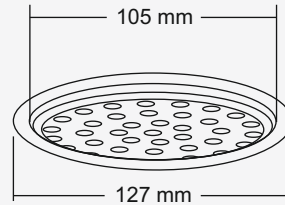

  
Elno Small

**Overall Size**  
127 x 127 mm (5 x 5 Inch)

**M.R.P. (₹)**

Glossy... Rs. 280/-  
Satin..... Rs. 320/-

  
**Eligo**

**Overall Size**  
ø127 mm (5 Inch)

**M.R.P.(₹)**  
Glossy... Rs. 270/-  
Satin..... Rs. 300/-