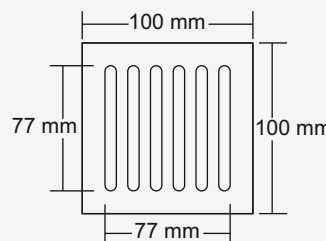

Overall Size
79 x 79 mm
(3.11 x 3.11 Inch)

M.R.P. (₹)
Glossy...Rs. 450/-
Satin.....Rs. 480/-

Premium Thickness
Grating : 1mm
Frame : 2 mm

2PC

Premium Thickness : 1.2 mm

Large

1PC

Overall Size
200 x 200 mm
(7.87 x 7.87 Inch)

M.R.P. (₹)
Hairline...Rs. 860/-

Big

1PC

Overall Size
150 x 150 mm
(5.90 x 5.90 Inch)

M.R.P. (₹)
Hairline...Rs. 610/-

Small

1PC

Overall Size
127 x 127 mm
(5 x 5 Inch)

M.R.P. (₹)
Hairline...Rs. 410/-

Mini

1PC

Overall Size
100 x 100 mm
(3.93 x 3.93 Inch)

M.R.P. (₹)
Hairline...Rs. 350/-

As wall drain

As floor drain