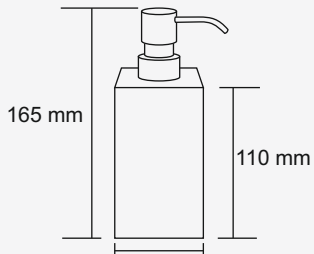

Ivana

65 x 65 mm
Capacity : Approx. 200 ml

Bath Set
M.R.P. (₹) 5030/-
Stainless Steel (18/8)