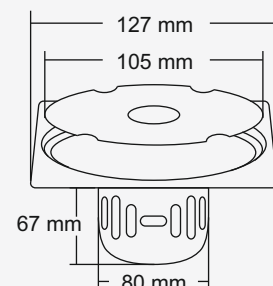

Overall Size
127 x 127 mm
(5 x 5 Inch)

M.R.P.(₹)
Glossy...Rs. 1100/-
Satin.....Rs. 1190/-