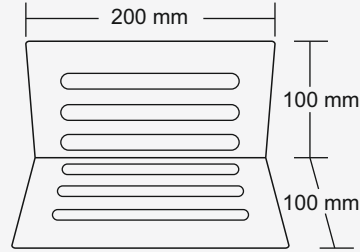

Product installation illustration

**Large**

1PC

**Overall Size**  
200 x 100 x 100 mm  
(7.87 x 3.93 x 3.93 Inch)

**M.R.P. (₹)**  
Hairline...Rs. 890/-

**Big**

1PC

**Overall Size**  
150 x 75 x 75 mm  
(5.90 x 2.95 x 2.95 Inch)