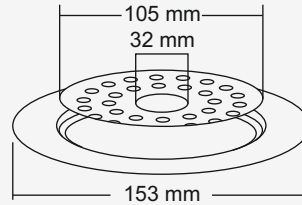

**M.R.P.(₹)**  
Glossy... Rs. 560/-  
Satin..... Rs. 590/-

  
Elba Small

**Overall Size**  
127 x 127 mm  
(5 x 5 Inch)

**M.R.P.(₹)**  
Glossy... Rs. 490/-  
Satin..... Rs. 520/-

  
**Eldora Big**

**Overall Size**  
ø153 mm (6 Inch)