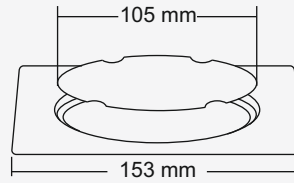

### Zale Big

**New**

**Overall Size**  
148 x 148 mm  
(5.82 x 5.82 Inch)

**M.R.P. (₹)**  
Hairline...Rs. 640/-

**Premium Thickness**  
Grating : 1.5 mm  
Frame : 1.2 mm

### Zale Small

**New**

**Overall Size**  
123 x 123 mm  
(4.84 x 4.84 Inch)

**M.R.P. (₹)**  
Hairline...Rs. 550/-

**Premium Thickness**  
Grating : 1.5 mm  
Frame : 1.2 mm

Design Regd.

**Big**

**Overall Size**  
153 x 153 mm (6 x 6 Inch)