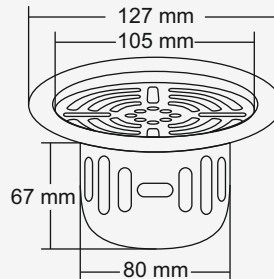

**Overall Size**  
148 x 148 mm  
(5.82 x 5.82 Inch)

**M.R.P. (₹)**  
Hairline...Rs. 1070/-

**Dima Small**  
**New**

**Premium Thickness**  
Grating : 1.5 mm  
Frame : 1.2 mm

**Overall Size**  
123 x 123 mm  
(4.84 x 4.84 Inch)

Amro Big

**Overall Size**  
153 x 153 mm  
(6 x 6 Inch)

**M.R.P.(₹)**  
Glossy... Rs. 920/-  
Satin..... Rs. 1010/-

Amro Small

**Overall Size**  
127 x 127 mm  
(5 x 5 Inch)

**M.R.P.(₹)**  
Glossy... Rs. 830/-  
Satin..... Rs. 920/-

  
**Astro Big**

**Overall Size**  
ø153 mm (6 Inch)

**M.R.P.(₹)**  
Glossy... Rs. 990/-  
Satin..... Rs. 1080/-

  
**Astro Small**

**Overall Size**  
ø127 mm (5 Inch)

**M.R.P.(₹)**  
Glossy... Rs. 870/-  
Satin..... Rs. 960/-