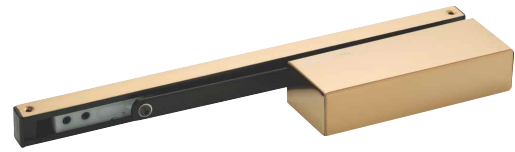

- Track arm with hold open function
- Single Body size, Powerful enough to meet for Medium to Heavy duty Weights and Sizes
- Weight capacity 90 kg.

Rose Gold Pelmet Arm Door Closer

4600/-