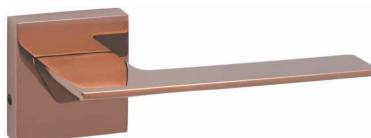

PVD (ROSE GOLD)

NA	NA	5630	5735	5945	5480	5585	5795	3790

All Sets are Available with 3 Pin Lock Body and 3 Ultra Keys.