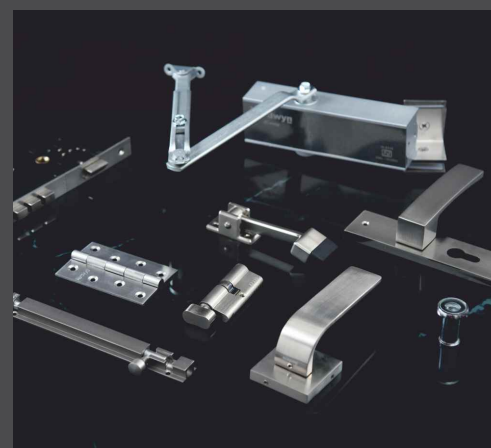

Proud to be listed on

DOOR & FURNITURE HARDWARE

SOLUTIONS

■ ■ Volume 1
W.E.F 01/07/2023

Hardwyn
Since 1965
Perfection Redefined