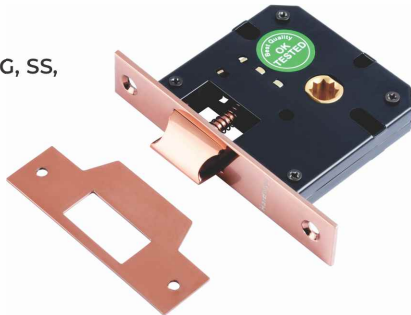

HML-465

- Baby Latch
- Finish Available : SG, SS, ANT. & Rose Gold