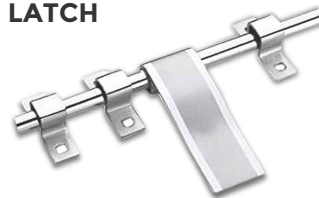

Bed Fitting

Thickness Size	Item No.	Price
5 mm	HBF-01 600mm	2700
	HBF-02 900mm	3000
	HBF-03 1200mm	3300
	HBF-04 1500mm	3600

Gas Pump

Size	Item No.	Price
Available Size 75Kg to 250Kg	HGP	1500

ACCESSORIES ONLY FOR PROJECTS

Finish / Material : S.S.

ALDROP

Size	14mm	16mm
8"	780	800
10"	910	930
12"	980	1000

LATCH

Size	12mm
8"	525
10"	550
12"	575

S.S. PULL HANDLE

Size	Price
4"	100
5"	125
6"	150

WITH PLATE HANDLE

Size	Price
5"	400
6"	425

DOOR BUFFER

Price
300

DOOR STOPPER

Price
260

INDICATOR BOLT

Price
650

SHAFT DEAD LOCK

Price
550