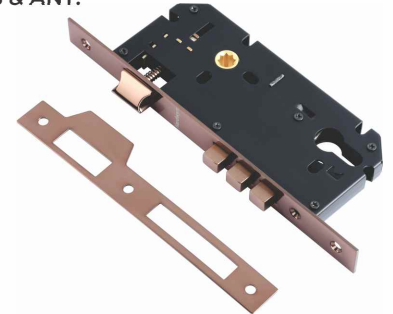

HML-410 (45x85)

- Lock Body Premium
- Stainless Steel CYS (Three Pin)
- Finish Available : SG, SS & ANT.