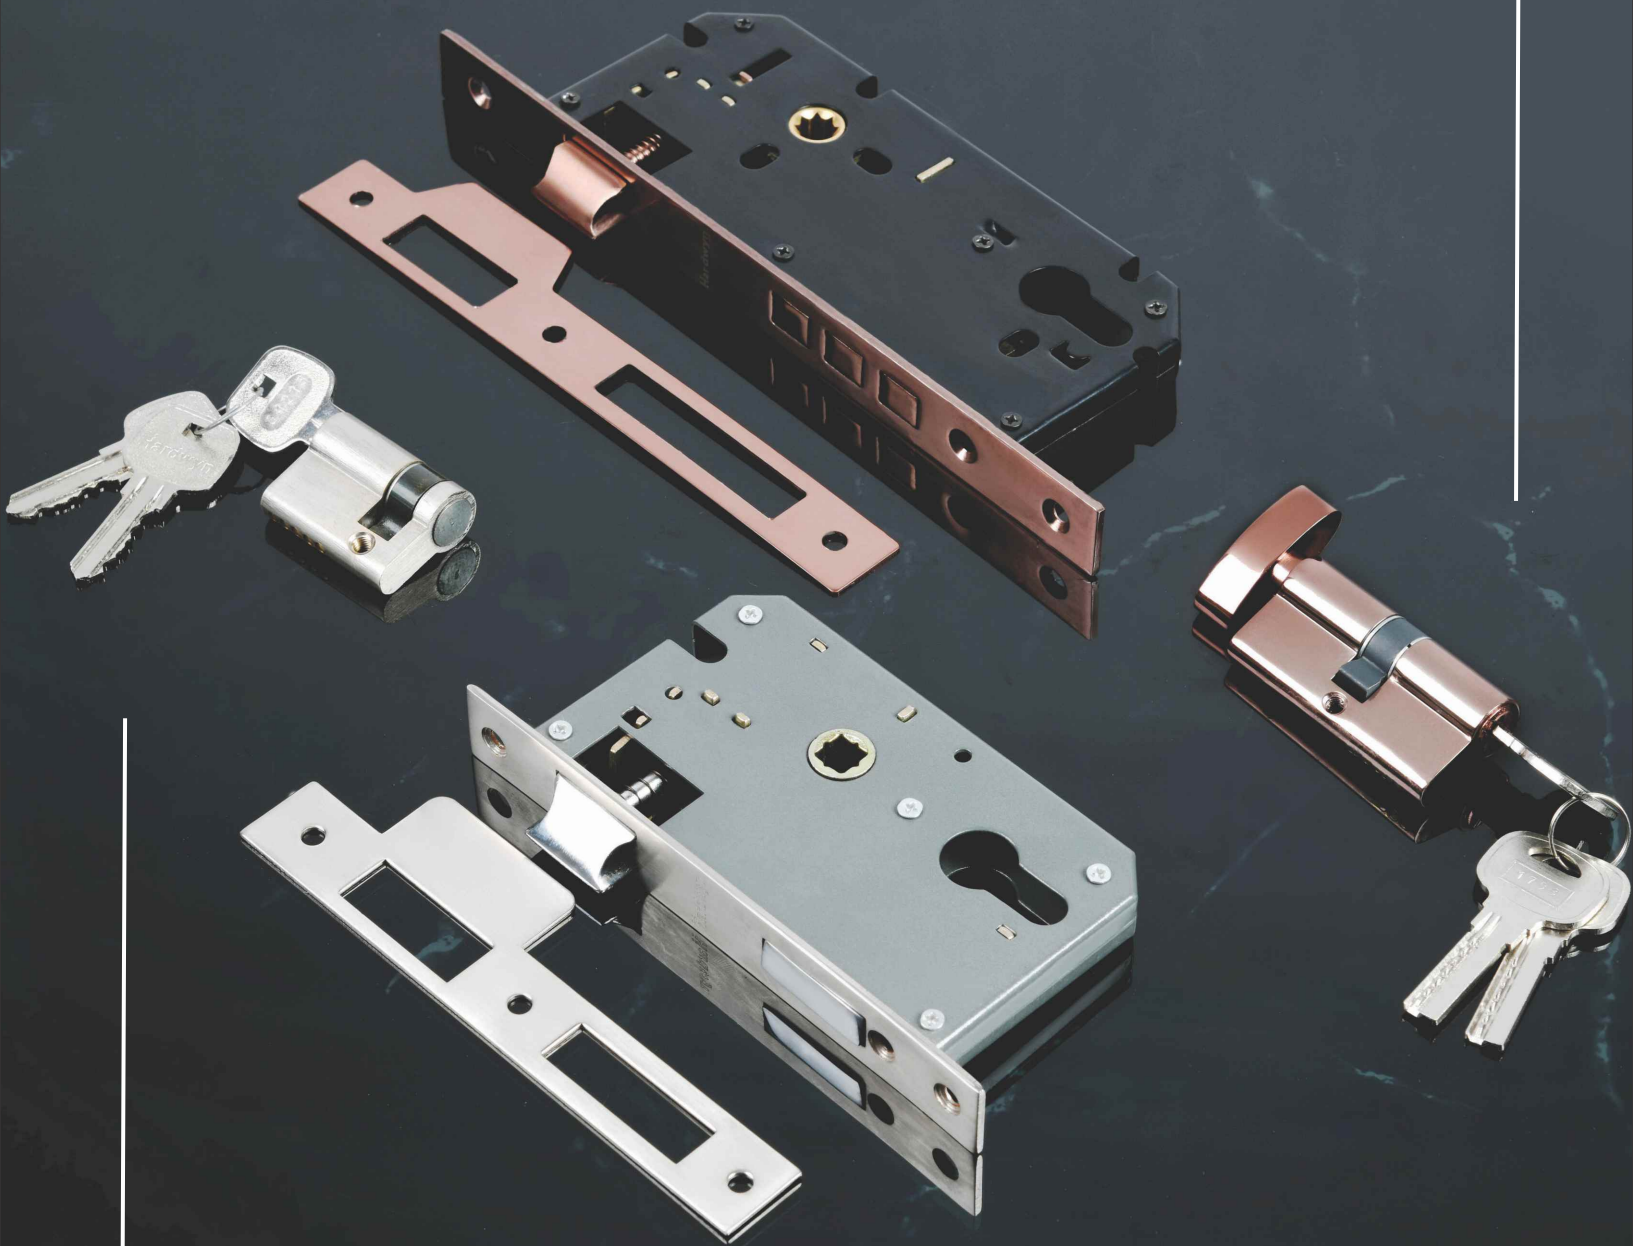

ITEM No.	Description	MRP.
HSH-121	S.S Mortise Handle on Rose (22 mm Dia)	1800/-
HSH-121	Lock Body	1100/-

**Hardwyn**  
Since 1965  
Perfection Redefined

*Mortise Lock body ■*  
*Mortise Cylinder ■*

Mortise Lock