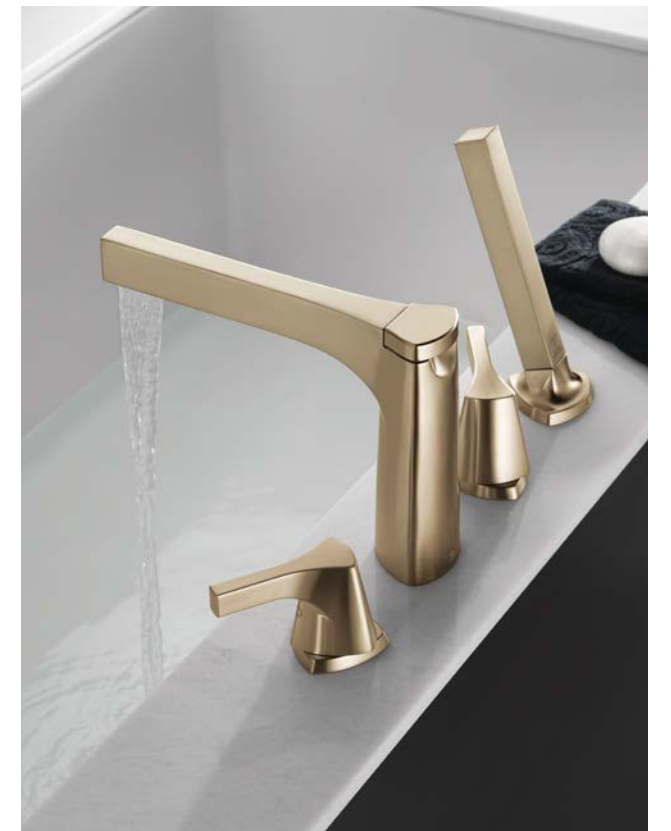

TUB FILLERS

Available Finishes

- CHROME (CH)
- POLISHED NICKEL (PN)
- CHAMPAGNE BRONZE (CZ)
- MATTE BLACK (BL)
- BLACK STAINLESS (KS)

Technologies

- Lumicoat™ Finishes (PR) (Page No. 103)
- H₂Okinetic® Technology (Page No. 102)