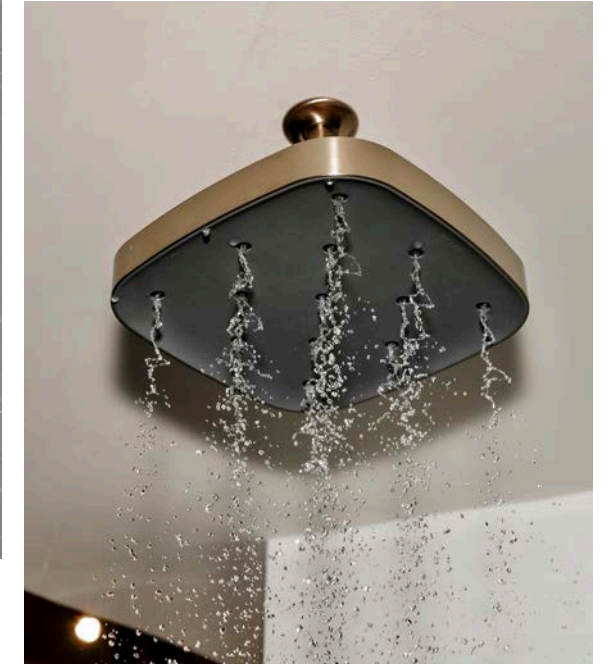

Tetra™ Wall Mount Faucet
T3589LF-CZ-PR-WL

MagnaChoice® Bud
Make a million droplets dance with your fingertips
T67703-CZ, R96703

10" H2Okinetic® Showerhead
Feeling of more water without using more water
ISH1118-CZ