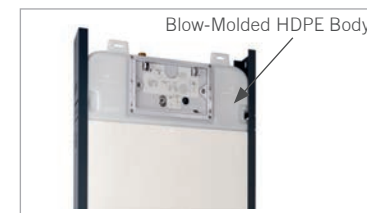

Superior Construction
Single Piece Blow-molded HDPE (High Density) body