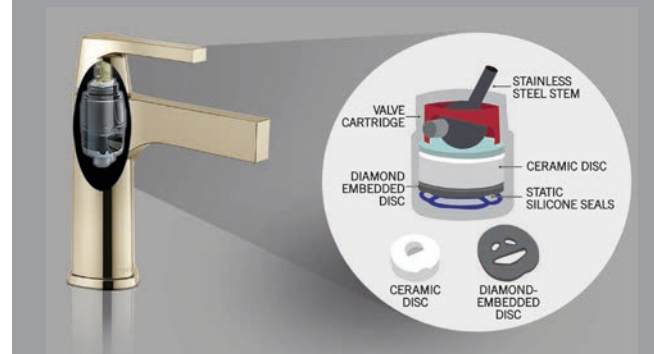

105

WATER-EFFICIENT PRODUCTS

Save water without compromising performance.

DIAMOND SEAL® TECHNOLOGY

Reliability that lasts a lifetime.

16

LUMICOAT™ FINISHES

Resist Water Spots, Stays Clean Longer.