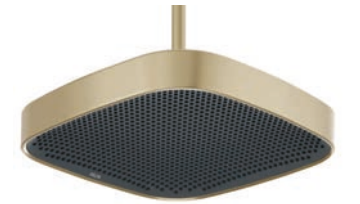

15" Single-Function Showerhead +
Wall mount Showerarm
ISH1116-PN + ISH1117-PN

15" Single-Function Showerhead +
Wall mount Showerarm
ISH1116-CZ + ISH1117-CZ

15" Single-Function Showerhead Only
ISH1116

15" Single-Function Showerhead Only
ISH1116-PN

15" Single-Function Showerhead Only
ISH1116-CZ

MagnaDrizzle

Available Finishes

CHROME
(CH)

POLISHED NICKEL
(PN)

CHAMPAGNE BRONZE
(CZ)

Make a million droplets dance with your fingertips.

MagnaChoice®