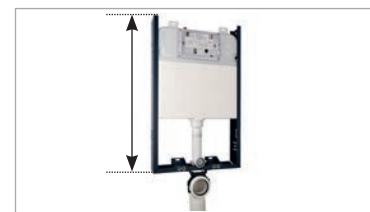

Wide Frame Coverage
Heavy duty Single Piece Metal Frame cover full body of the concealed cistern