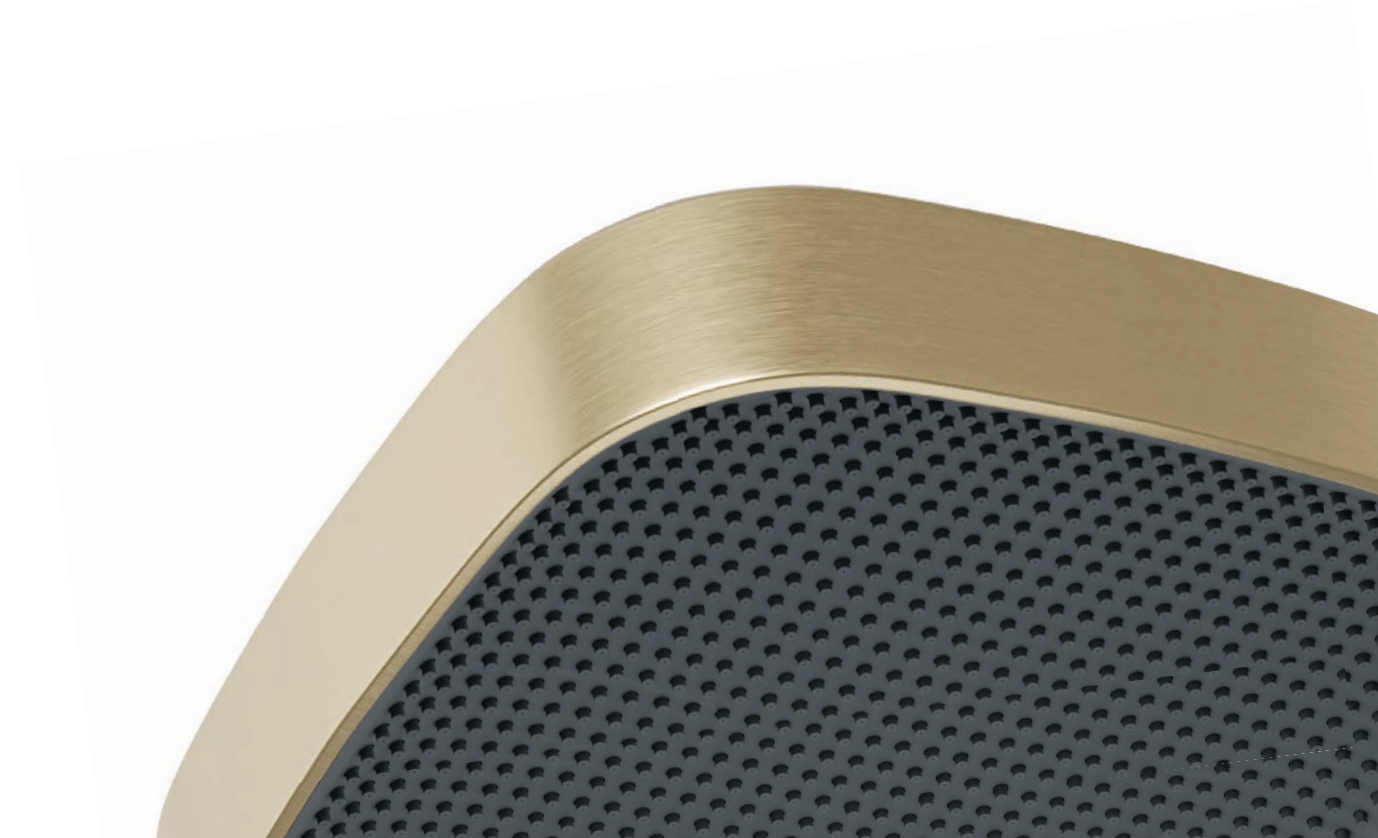

15" Single-Function Showerhead Only
ISH1116-CZ

MagnaDrizzle

Available Finishes

CHROME
(CH)

POLISHED NICKEL
(PN)

CHAMPAGNE BRONZE
(CZ)

Make a million droplets dance with your fingertips.

MagnaChoice®