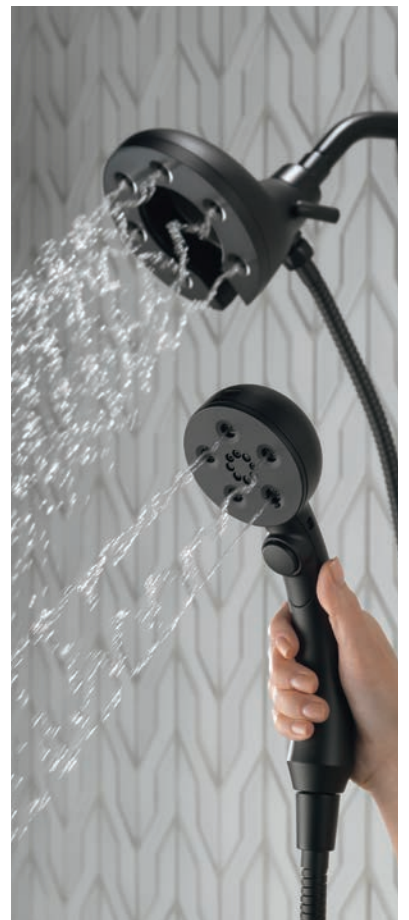

IN2ITION® SHOWERHEADS

Available Finishes

CHROME
(CH)

POLISHED NICKEL
(PN)

CHAMPAGNE BRONZE
(CZ)

MATTE BLACK
(BL)

BLACK STAINLESS
(KS)

STAINLESS
(SS)

Technologies

Lumicoat™ Finishes (PR) (Page No. 103)

H₂Okinetic® Technology (Page No. 102)

Magna Tite® Docking (Page No. 159)

POWERFUL INTEGRATED
MAGNET PROVIDES A SECURE
DOCK *every time*

WATER WHERE YOU
NEED IT MOST