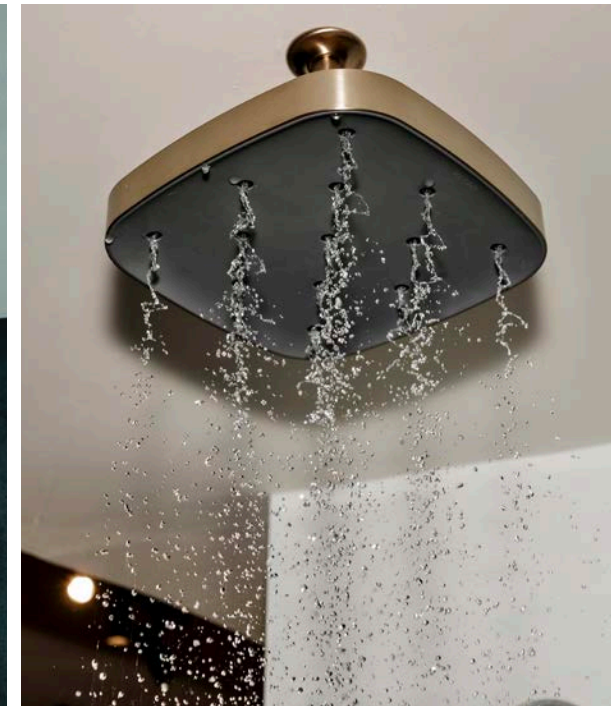

WHAT KIND OF EXPERIENCE ARE YOU SEEKING?

Yes, creating a custom shower starts with a vision. An idea of wanting something more than the everyday routine. To help you move beyond a general notion and begin making progress, it's best to stop and ask—what exactly do you have in mind?

Different showers and components deliver different experiences. By thinking through some fundamental considerations, you can start to focus on the right combination of elements to create that shower designed just for you.