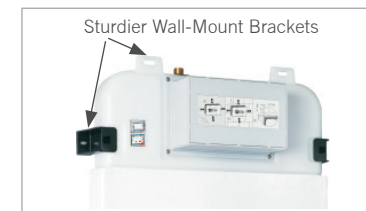

Forged Brass Inlet Valve
Durable, burst-resistant

Sturdy & Robust Frame
1.5 mm thick powder coated single piece metal frame

Strong Installation
Sturdier wall-mount brackets

Unmatched Strength
Metal Frame with additional clamps and fastener kit provide sufficient strength to withstand load of 400kg