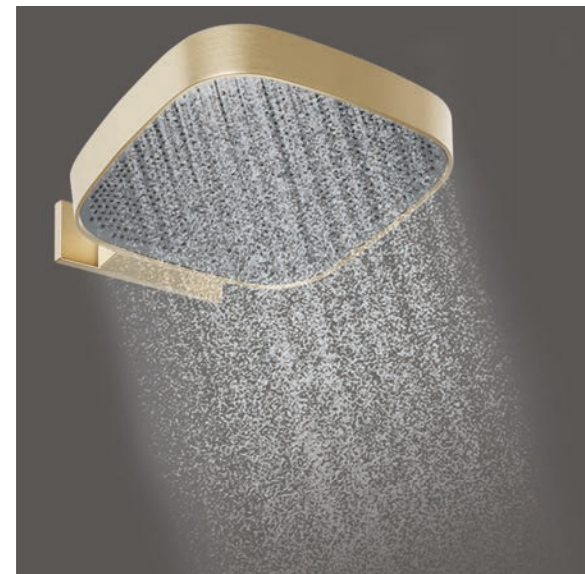

WHAT KIND OF EXPERIENCE ARE YOU SEEKING?

Yes, creating a custom shower starts with a vision. An idea of wanting something more than the everyday routine. To help you move beyond a general notion and begin making progress, it's best to stop and ask—what exactly do you have in mind?

Different showers and components deliver different experiences. By thinking through some fundamental considerations, you can start to focus on the right combination of elements to create that shower designed just for you.