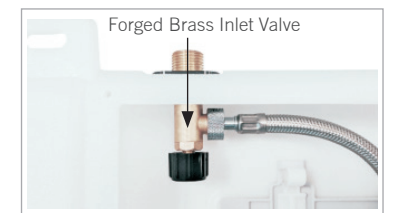

Forged Brass Inlet Valve
Durable, burst-resistant