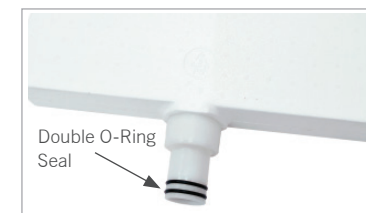

Leak Free Connection
Double O-ring seal on outlet pipe