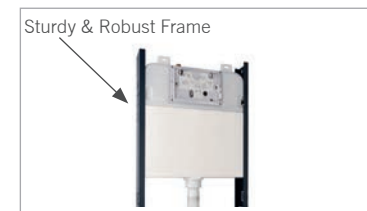

Forged Brass Inlet Valve
Durable, burst-resistant

Sturdy & Robust Frame
1.5 mm thick powder coated single piece metal frame

Strong Installation
Sturdier wall-mount brackets

Unmatched Strength
Metal Frame with additional clamps and fastener kit provide sufficient strength to withstand load of 400kg