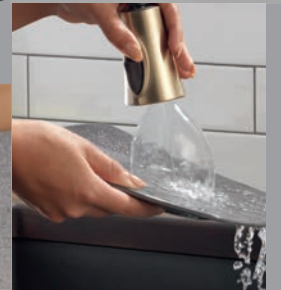

Lumicoat™ Finishes resists mineral buildup & hard water stains.

70s

First to advertise to plumbers and consumers.

H2Okinetic® Technology changes the way water moves—and feels.

00s

Glass Rinsers powers off hard-to-reach residue in seconds.