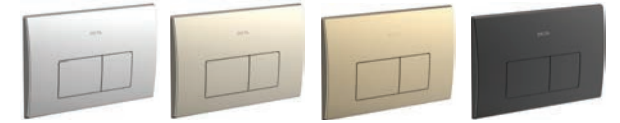

Tank Actuation Plate with Rectangular Button
TOI20217 TOI20217-PN TOI20217-CZ TOI20217-BL