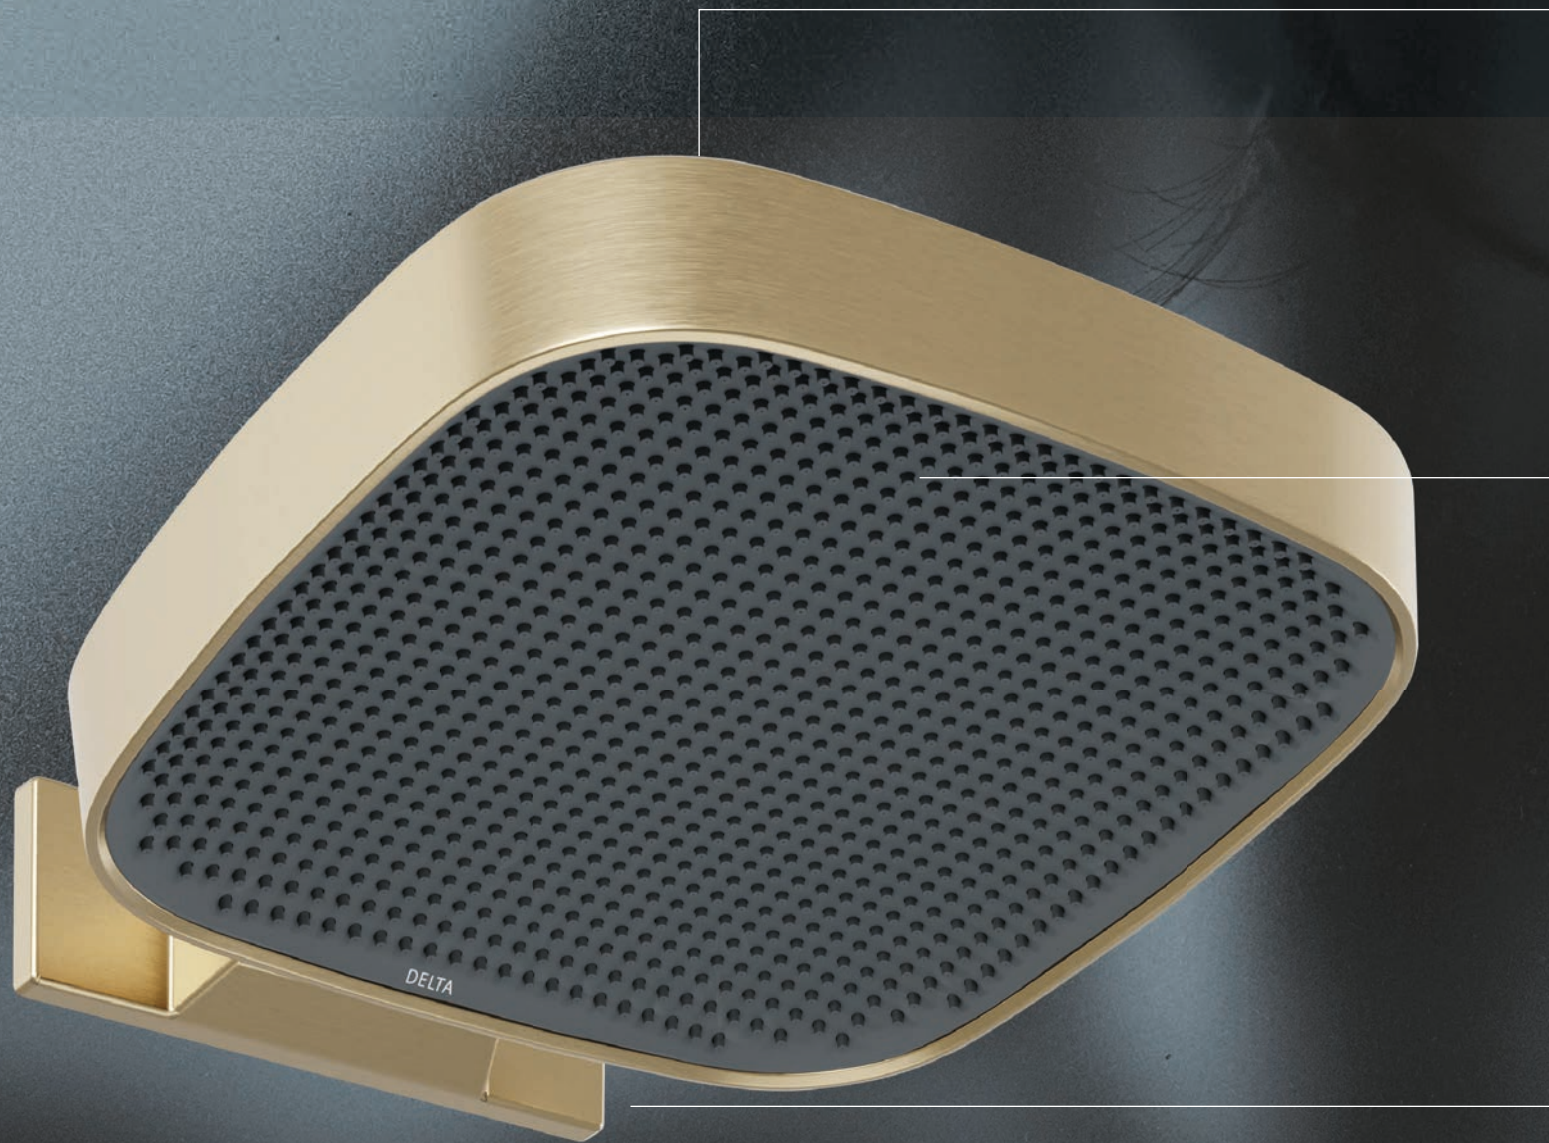

Technologies

H₂Okinetic® Technology 

(Page No. 102)

Softly wrap yourself in serenity

MagnaDrizzle

A precision engineered showerhead that gives you the finest misty rain experience ever.

MagnaDrizzle

Softly wrap yourself in serenity