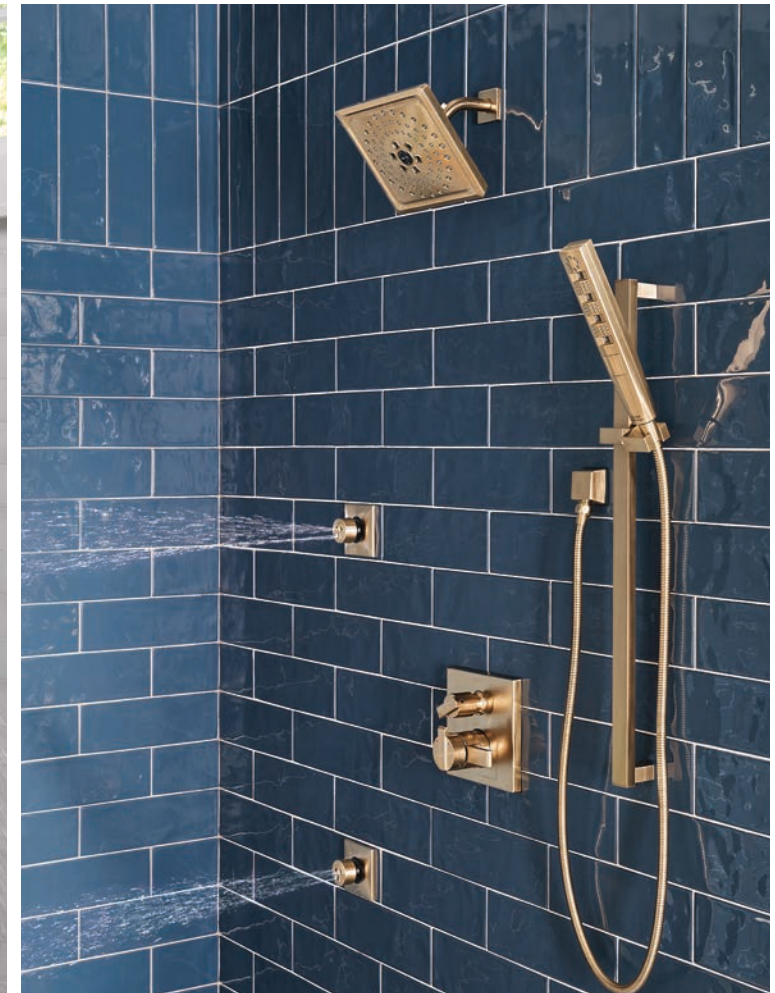

Fast Massage (FM)
Strong, pulsating spray.

Pause (P)
Reduces water flow to a trickle.

CUSTOM SHOWERING

MAKE IT MORE
THAN A SHOWER.
MAKE IT A REFUGE.

WHAT KIND OF EXPERIENCE ARE YOU SEEKING?

Yes, creating a custom shower starts with a vision. An idea of wanting something more than the everyday routine. To help you move beyond a general notion and begin making progress, it's best to stop and ask—what exactly do you have in mind?