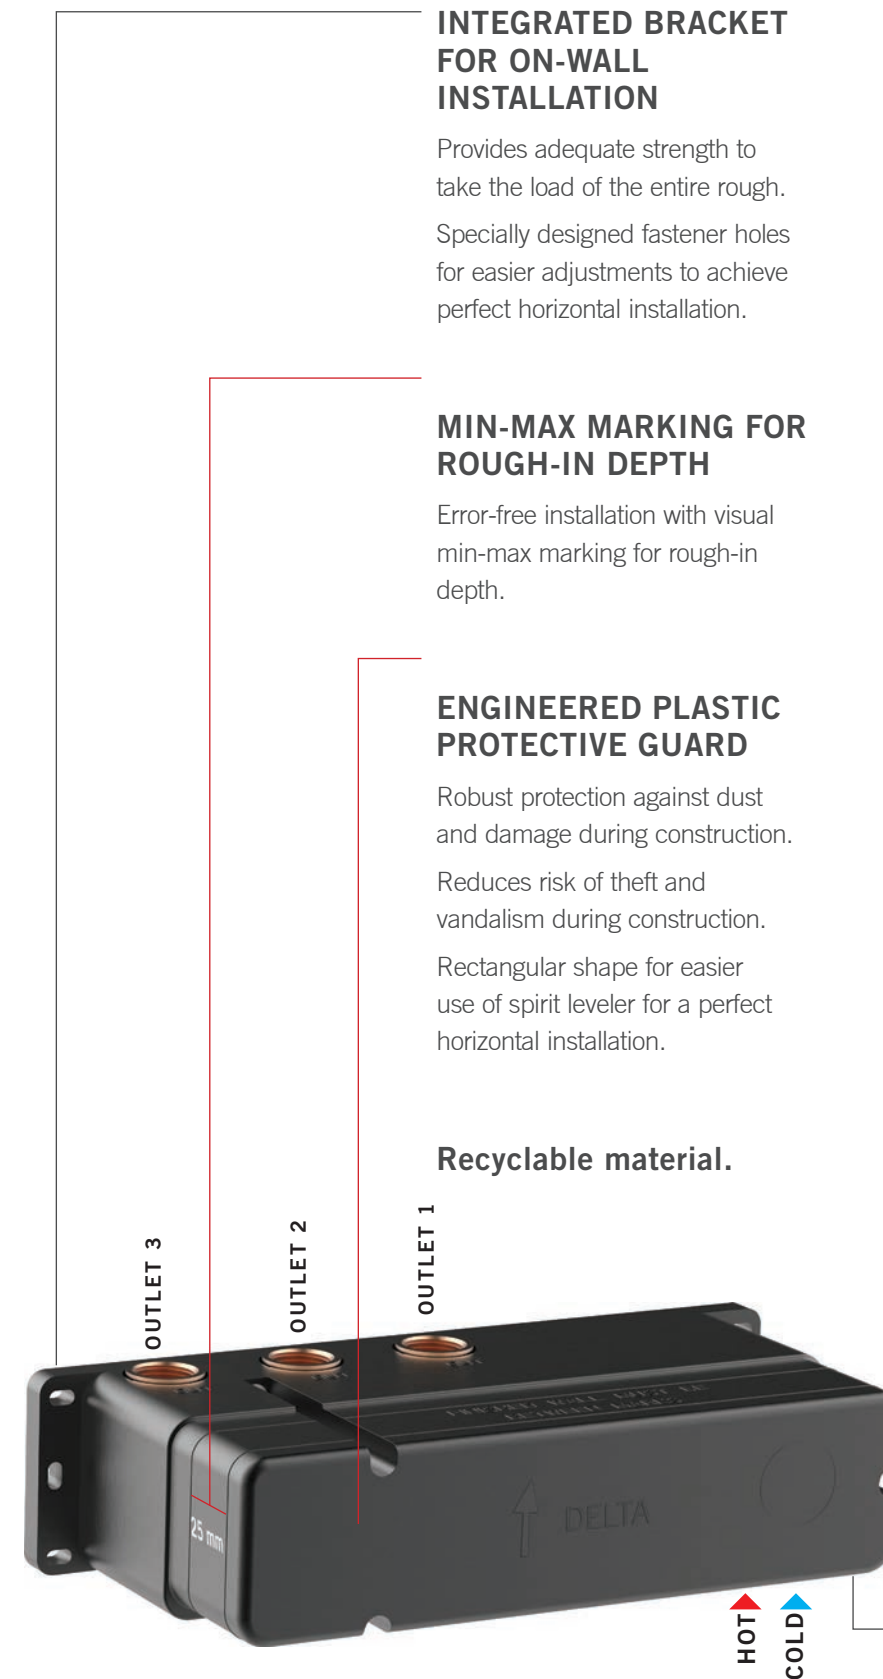

EASY TO INSTALL