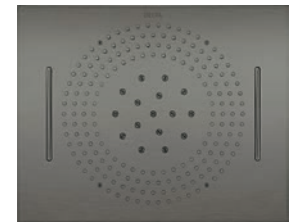

MagnaFlow®

Available Finishes

- CHROME (CH)
- POLISHED NICKEL (PN)
- CHAMPAGNE BRONZE (CZ)
- MATTE BLACK (BL)
- POLISHED GOLD (PG)
- BLACK STAINLESS (KS)

Technologies

H₂Okinetic® Technology

(Page No. 102)