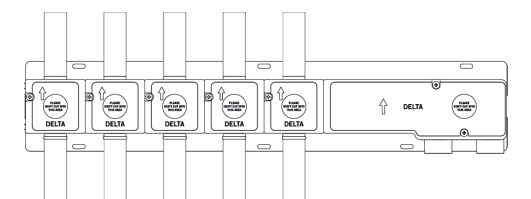

Traditional Push Button High Flow Thermostatic Trim with 3 Outlets
T87703-PN, R97703
Available in CH, CZ, BL

Traditional Push Button High Flow On / Off Trim with 1 Outlet
T87701-BL, T87701-CZ, T87701-PN, T87701, R97701

Modern Push Button High Flow Thermostatic Trim with 3 Outlets
T77703-CZ, R97703
Available in CH, PN, BL

Modern Push Button High Flow On / Off Trim with 1 Outlet
T77701-BL, T77701-CZ, T77701-PN, T77701, R97701

EASY TO INSTALL

Easy to install with standard 3/4" inlet & 1/2" outlet connection.

Pre-installed cartridges, push button sub-assembly and check valves inside the rough.

Freedom to install from top or bottom outlets.