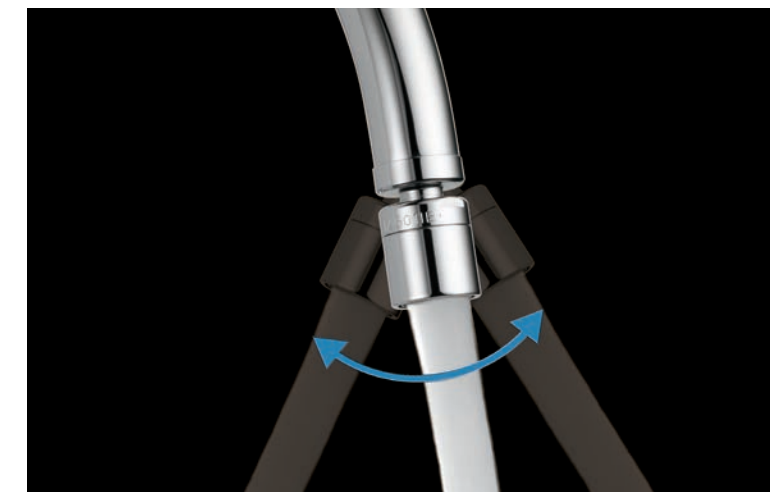

PULL DOWN KITCHEN FAUCET

Flexibility that lasts a lifetime.

Delta pull-down kitchen faucets with a retractable hose allow you to reach every corner of kitchen sink and make everyday tasks easier, quicker.

MAGNATITE® DOCKING

Keeps pull-down spray wands securely in place.

Uses a powerful integrated magnet to snap your faucet spray wand precisely into place and hold it there so it stays docked when not in use and doesn't droop over time.

FLEXIBLE FLOW SPOUT

Water where you need it.

The flexible spout tips offer adjustability of water flow in any direction – up to 40° for kitchen faucets. Now, you can direct the water flow exactly where you need it.