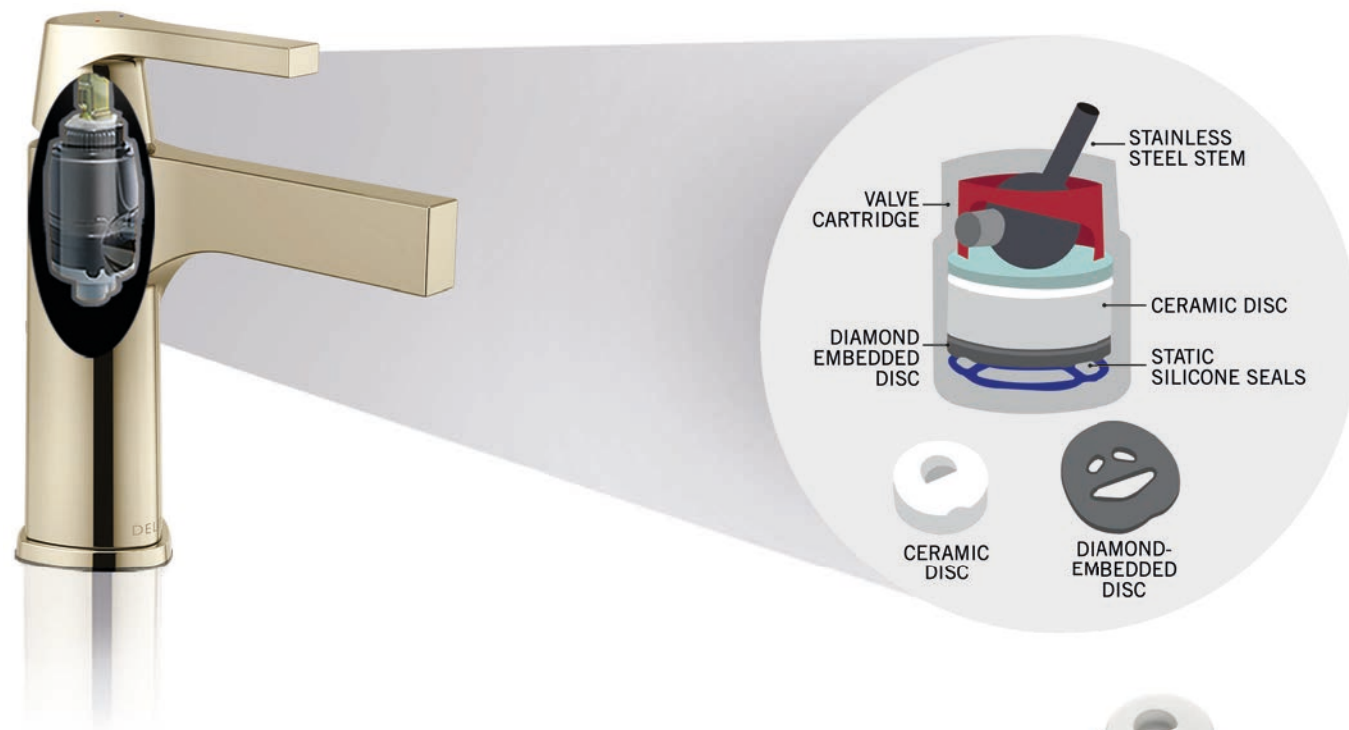

DIAMOND SEAL® TECHNOLOGY

Reliability that lasts a lifetime.

When you combine our tough DIAMOND Valve; which has an artificial diamond coated disc; with InnoFlex® PEX waterways, you get our patented DIAMOND Seal® Technology. DST faucets deliver leak free performance (elimination of dynamic seals), lead free water and incredible durability that lasts up to 5 million cycles - 10 times the global industry standard.

LEAK-FREE

Our DIAMOND Valve features no dynamic seals and reduces the chance of leaks to near zero.

LEAD-FREE

Once inside the faucet, water only passes through PEX waterways and hence, does not come into contact with potential lead contaminants in the metal.

LONGER LASTING

Our patented DIAMOND valve is engineered to last up to five million uses.

LESS HASSLE

Includes a minimum of 32 inches of waterways, which saves the cost of additional supply lines.

DIAMOND-EMBEDDED CERAMIC DISC ELIMINATES WEAR