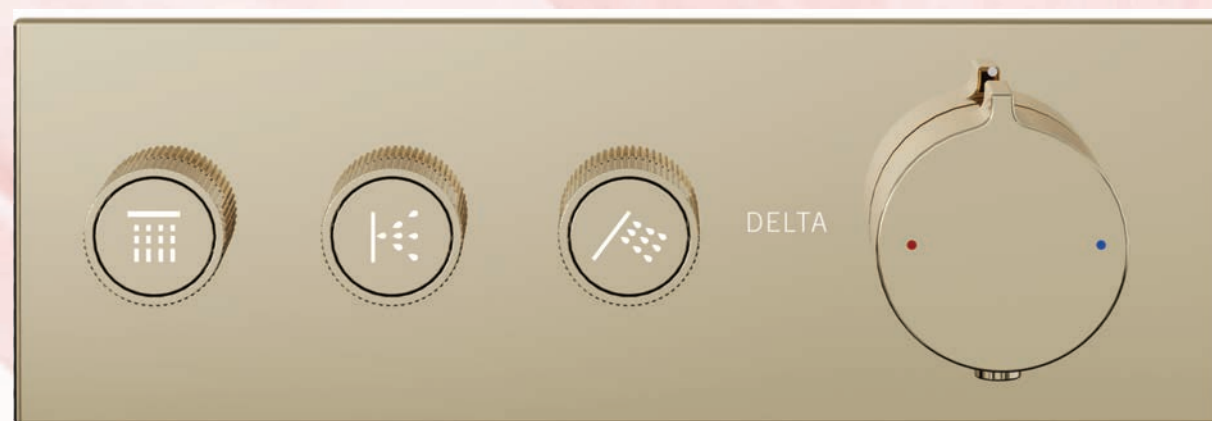

Push Button High Flow Thermostatic Rough with 3 Outlets
R97703

Push Button High Flow On / Off Rough with 1 Outlet
R97701

Make a million droplets dance
with your fingertips.

MagnaChoice[®] Bud

High performance of the MagnaChoice[®] push-button showering system in a sleek compact size.

Sleek Compact Landscape Format

MagnaChoice® Bud

High performance of the MagnaChoice® push-button showering system in a sleek compact size. Its single-piece trim design, individual flow control knobs with zero to full flow and robust components ensure dust resistant and hassle-free operation for a long time.