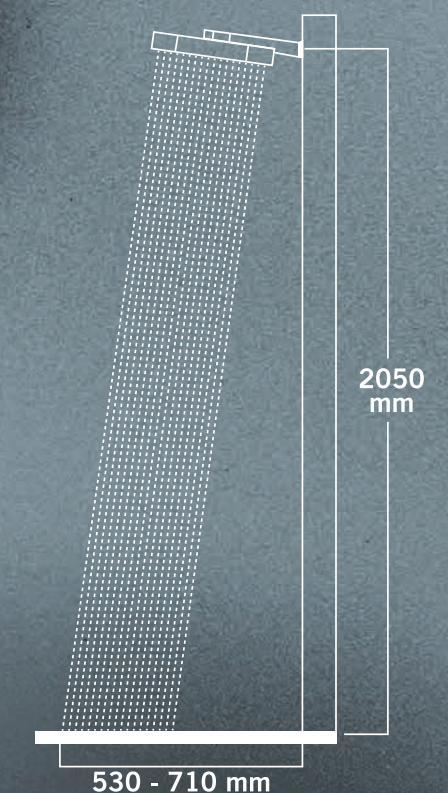

BEST IN SEGMENT PROJECTED SPRAY REACH

Optimal length of wall mount showerarm with 8 to 24 degrees vertical angle adjustment to provide best in segment projected spray reach of 530 mm to 710 mm.

15" Single-Function Showerhead +
Wall mount Showerarm
ISH1116 + ISH1117