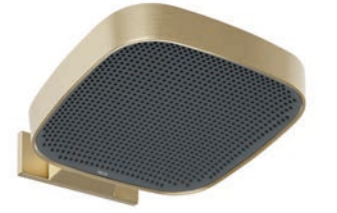

15" Single-Function Showerhead +
Wall mount Showerarm
ISH1116-PN + ISH1117-PN

15" Single-Function Showerhead +
Wall mount Showerarm
ISH1116-CZ + ISH1117-CZ

15" Single-Function Showerhead Only
ISH1116

15" Single-Function Showerhead Only
ISH1116-PN