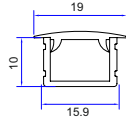

FINISH - ALU

CKLS 15

RECESSED LED LIGHT FOR WARDROBE, POWER 4W, SIZE 500MM