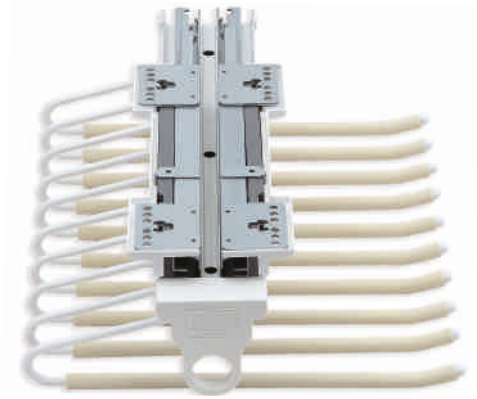

**CWAS 201**

CLOTH HOLDER LIFT-UP  
 CABINET SIZE : 900 - 1100MM  
 WEIGHT CAPACITY : 10 KG  
 SIZE : W 830 - 1150 X D 140 X H 880MM

WARDROBE ACCESSORIES IN **WHITE** FINISH

FINISH - WHITE

**CWAS 211**

CLOTH HANGER WITH SOFT CLOSE  
SIZE : W 115 X D 455 X H 115MM