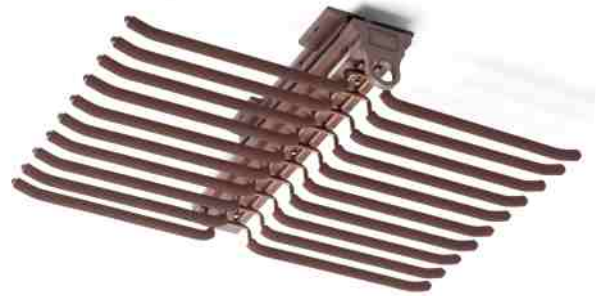

FINISH - MOCHA

**CWAS 211**

CLOTH HANGER WITH SOFT CLOSE  
SIZE : W 115 X D 455 X H 115MM

WARDROBE ACCESSORIES IN **MOCHA** FINISH

FINISH - MOCHA

**CWAS 214**

PANT RACK WITH SOFT CLOSE  
 SIZE : W 340 X D 455 X H 140MM