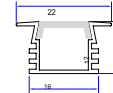

CKLS 11

RECESSED LED LIGHT FOR WARDROBE, POWER 7W, SIZE : 800MM