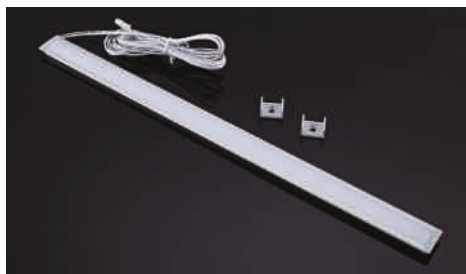

SURFACE CORNER MOUNTED, POWER 24W, SIZE 2500MM

FINISH - ALU

**CKLS 16**

SURFACE CORNER MOUNTED, POWER 4W, SIZE 500MM

FINISH - ALU

**CKLS 16**

SURFACE CORNER MOUNTED, POWER 7W, SIZE 800MM

FINISH - MB