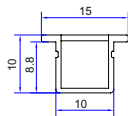

SURFACE CORNER MOUNTED, POWER 24W, SIZE 2500MM

FINISH - ALU

**CKLS 16**

SURFACE CORNER MOUNTED, POWER 4W, SIZE 500MM

FINISH - ALU

**CKLS 16**

SURFACE CORNER MOUNTED, POWER 7W, SIZE 800MM

FINISH - MB