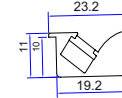

CKLS 13

ANGLE RECESSED LED LIGHT FOR WARDROBE, POWER 24W, SIZE : 2500MM