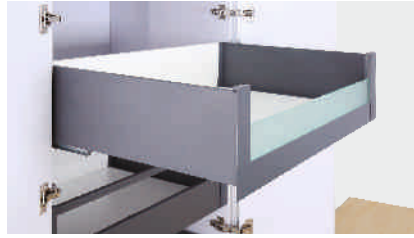

### CSL 900 - 450

SLIM LINEA DRAWER BOX WITH SOFT  
CLOSING WEIGHT CAPACITY  
HEIGHT 199 MM  
LENGTH 450 MM  
WEIGHT CAPACITY : 40 KG

FINISH - CONCRETE GREY