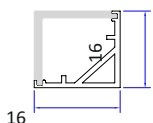

SURFACE CORNER MOUNTED, POWER 24W, SIZE 2500MM

FINISH - ALU

**CKLS 16**

SURFACE CORNER MOUNTED, POWER 4W, SIZE 500MM

FINISH - ALU

**CKLS 16**

SURFACE CORNER MOUNTED, POWER 7W, SIZE 800MM

FINISH - MB