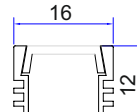

CKLS 14

RECESSED LED LIGHT FOR WARDROBE POWER 9W, SIZE : 1100MM