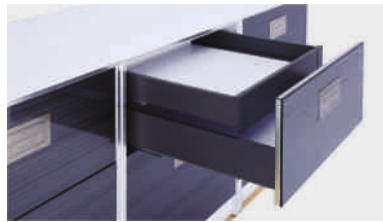

FINISH - CONCRETE GREY

CSL 900 - 500

SLIM LINEA DRAWER BOX WITH SOFT CLOSING WEIGHT CAPACITY
HEIGHT 84 MM
LENGTH 500 MM
WEIGHT CAPACITY : 40 KG