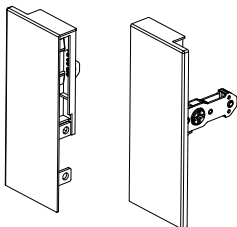

WEIGHT CAPACITY : 40 KG

FINISH - CLEAR

**CSL 901 - 550**

GLASS SLIM LINEA DRAWER BOX WITH SOFT CLOSING

HEIGHT 84 MM

LENGTH 550 MM

WEIGHT CAPACITY : 40 KG

FINISH - CLEAR