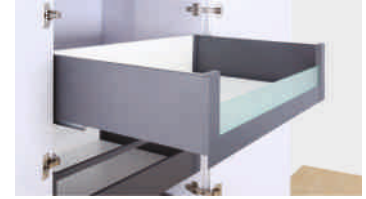

FINISH - CONCRETE GREY

CSL 900 - 550

SLIM LINEA DRAWER BOX WITH SOFT CLOSING WEIGHT CAPACITY
HEIGHT 167 MM
LENGTH 550 MM
WEIGHT CAPACITY : 40 KG