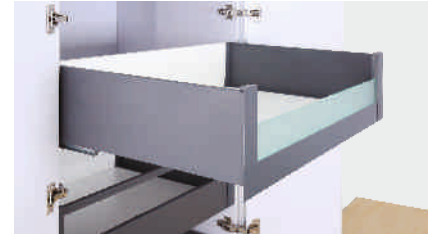

FINISH - CONCRETE GREY

CSL 900 - 550

SLIM LINEA DRAWER BOX WITH SOFT
CLOSING WEIGHT CAPACITY
HEIGHT 199 MM
LENGTH 500 MM
WEIGHT CAPACITY : 40 KG

FINISH - CONCRETE GREY

CSL 916

INTERNAL DRAWER FRONT CONNECTOR
HEIGHT 199 MM

FINISH - CONCRETE GREY