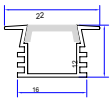

CKLS 11

RECESSED LED LIGHT FOR WARDROBE, POWER 9W, SIZE : 1100MM