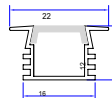

CKLS 11

RECESSED LED LIGHT FOR WARDROBE, POWER 24W, SIZE : 2500MM