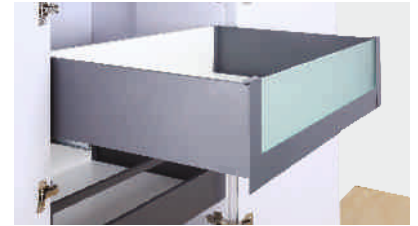

FINISH - CONCRETE GREY

CSL 900 - 550

SLIM LINEA DRAWER BOX WITH SOFT CLOSING WEIGHT CAPACITY
HEIGHT 199 MM
LENGTH 500 MM
WEIGHT CAPACITY : 40 KG