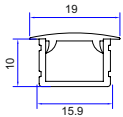

FINISH - ALU

CKLS 15

RECESSED LED LIGHT FOR WARDROBE, POWER 9W, SIZE 1100MM