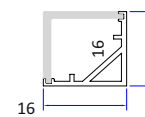

SURFACE CORNER MOUNTED, POWER 24W, SIZE 2500MM

FINISH - ALU

**CKLS 16**

SURFACE CORNER MOUNTED, POWER 4W, SIZE 500MM

FINISH - ALU

**CKLS 16**

SURFACE CORNER MOUNTED, POWER 7W, SIZE 800MM

FINISH - MB