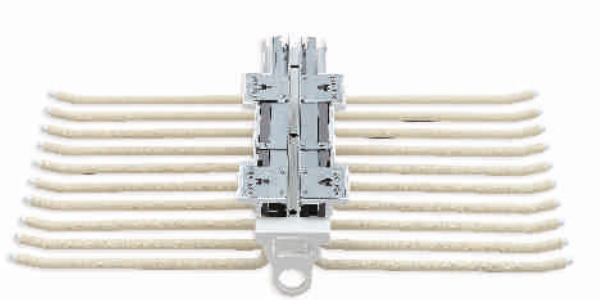

FINISH - WHITE

CWAS 216

PANT RACK WITH SOFT CLOSE
SIZE : W 630 X D 455 X H 115MM