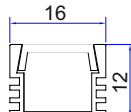

CKLS 14

RECESSED LED LIGHT FOR WARDROBE, POWER 7W, SIZE : 800MM