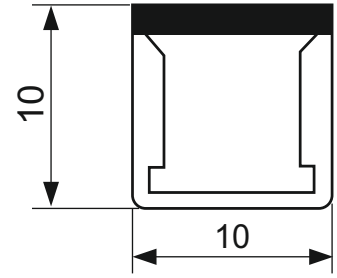

FINISH - ALU

CKLS 18

SLIM RECESSED LED LIGHT FOR WARDROBE, POWER 24 W , SIZE 2500MM