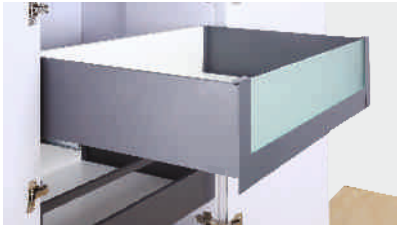

INNER DRAWER WITH FRONT GLASS PANEL

FINISH - CONCRETE GREY

CSL 900 - 450

SLIM LINEA DRAWER BOX WITH SOFT CLOSING WEIGHT CAPACITY
HEIGHT 199 MM
LENGTH 450 MM
WEIGHT CAPACITY : 40 KG