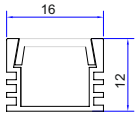

FINISH - ALU

CKLS 14

RECESSED LED LIGHT FOR WARDROBE, POWER 24W, SIZE : 2500MM