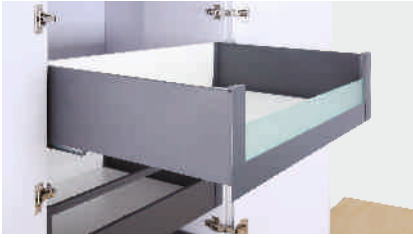

INNER DRAWER WITH FRONT GLASS PANEL

FINISH - CONCRETE GREY

CSL 900 - 450

SLIM LINEA DRAWER BOX WITH SOFT
CLOSING WEIGHT CAPACITY
HEIGHT 199 MM
LENGTH 450 MM
WEIGHT CAPACITY : 40 KG