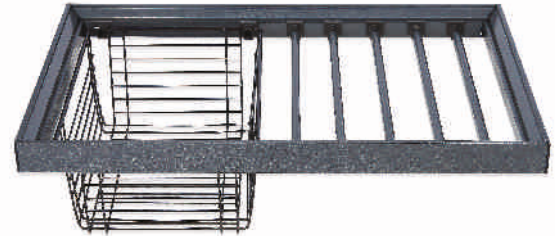

**CWAS 503A**

CLOTH RACK FULL EXTENSION SLIDE  
WITH SOFT CLOSE ADJUSTMENT UPTO 50MM  
SIZE : W 564 X D 460 X H 175MM  
CABINET SIZE 600MM

FINISH - GREY

**CWAS 503B**

CLOTH RACK FULL EXTENSION SLIDE  
WITH SOFT CLOSE ADJUSTMENT UPTO 50MM  
SIZE : W 864 X D 460 X H 175MM  
CABINET SIZE 900MM

FINISH - GREY

**CWAS 505A**

SHOE RACK FULL EXTENSION SLIDE  
WITH SOFT CLOSE ADJUSTMENT UPTO 50MM  
SIZE : W 564 X D 460 X H 170MM  
CABINET SIZE 600MM

WARDROBE ACCESSORIES IN GREY FINISH

FINISH - GREY

**CWAS 505B**

SHOE RACK FULL EXTENSION SLIDE  
WITH SOFT CLOSE ADJUSTMENT UPTO 50MM  
SIZE : W 864 X D 460 X H 170MM  
CABINET SIZE 900MM

FINISH - GREY

**CWAS 506A**

CLOTH RACK & TROUSER RACK FULL  
EXTENSION SLIDE WITH SOFT CLOSE  
ADJUSTMENT UPTO 50MM  
SIZE : W 564 X D 460 X H 205MM  
CABINET SIZE 600MM