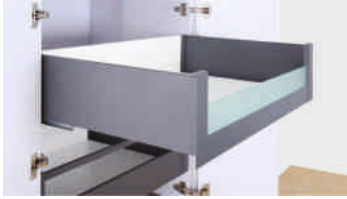

INNER DRAWER WITH FRONT GLASS PANEL

FINISH - CONCRETE GREY

CSL 900-450

SLIM LINEA DRAWER BOX WITH SOFT CLOSING WEIGHT CAPACITY
HEIGHT 167 MM
LENGTH 450 MM
WEIGHT CAPACITY : 40 KG