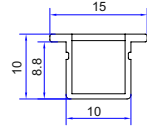

FINISH - MB

CKLS 17

SLIM RECESSED LED LIGHT FOR WARDROBE, POWER 24 W , SIZE 2500MM