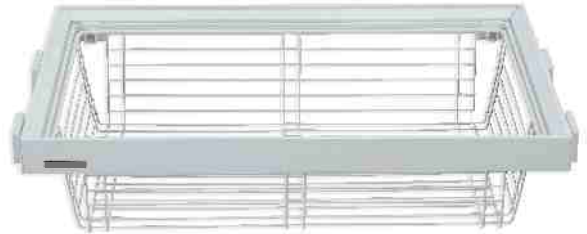

**CWAS 501B**

TROUSER RACK FULL EXTENSION SLIDE  
WITH SOFT CLOSE ADJUSTMENT UPTO 50MM  
SIZE : W 864 X D 460 X H 71MM  
CABINET SIZE : 900MM

FINISH - WHITE

**CWAS 501EA**

EXTRA PIPE FOR CWAS 501 A/B

FINISH - WHITE

**CWAS 502A**

RATTEN BASKET FULL EXTENSION SLIDE  
WITH SOFT CLOSE ADJUSTMENT UPTO 50MM  
SIZE : W 564 X D 460 X H 185MM  
CABINET SIZE : 600MM

WARDROBE ACCESSORIES IN **WHITE** FINISH

FINISH - WHITE

**CWAS 502B**

RATTEN BASKET FULL EXTENSION SLIDE  
WITH SOFT CLOSE ADJUSTMENT UPTO 50MM  
SIZE : W 864 X D 460 X H 185MM  
CABINET SIZE : 900MM

FINISH - WHITE

**CWAS 503A**

CLOTH RACK FULL EXTENSION SLIDE  
WITH SOFT CLOSE ADJUSTMENT UPTO 50MM  
SIZE : W 564 X D 460 X H 175MM  
CABINET SIZE : 600MM