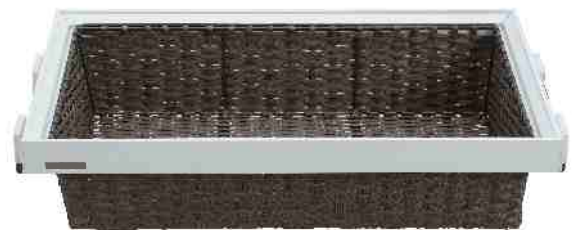

WARDROBE ACCESSORIES IN **WHITE** FINISH

FINISH - WHITE

**CWAS 501A**

TROUSER RACK FULL EXTENSION SLIDE  
WITH SOFT CLOSE ADJUSTMENT UPTO 50MM  
SIZE : W 564 X D 460 X H 71MM  
CABINET SIZE : 600MM

FINISH - WHITE

**CWAS 501B**

TROUSER RACK FULL EXTENSION SLIDE  
WITH SOFT CLOSE ADJUSTMENT UPTO 50MM  
SIZE : W 864 X D 460 X H 71MM  
CABINET SIZE : 900MM

FINISH - WHITE

**CWAS 501EA**

EXTRA PIPE FOR CWAS 501 A/B

FINISH - WHITE

**CWAS 502A**

RATTEN BASKET FULL EXTENSION SLIDE  
WITH SOFT CLOSE ADJUSTMENT UPTO 50MM  
SIZE : W 564 X D 460 X H 185MM  
CABINET SIZE : 600MM

WARDROBE ACCESSORIES IN **WHITE** FINISH

FINISH - WHITE

**CWAS 502B**

RATTEN BASKET FULL EXTENSION SLIDE  
WITH SOFT CLOSE ADJUSTMENT UPTO 50MM  
SIZE : W 864 X D 460 X H 185MM  
CABINET SIZE : 900MM

FINISH - WHITE

**CWAS 503A**

CLOTH RACK FULL EXTENSION SLIDE  
WITH SOFT CLOSE ADJUSTMENT UPTO 50MM  
SIZE : W 564 X D 460 X H 175MM  
CABINET SIZE : 600MM