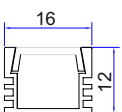

CKLS 14

RECESSED LED LIGHT FOR WARDROBE, POWER 4W, SIZE : 500MM