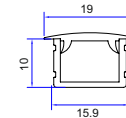

FINISH - ALU

CKLS 15

RECESSED LED LIGHT FOR WARDROBE, POWER 7W, SIZE 800MM