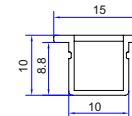

FINISH - MB

CKLS 17

SLIM RECESSED LED LIGHT FOR WARDROBE, POWER 7 W , SIZE 800MM