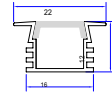

CKLS 11

RECESSED LED LIGHT FOR WARDROBE, POWER 4W, SIZE : 500MM