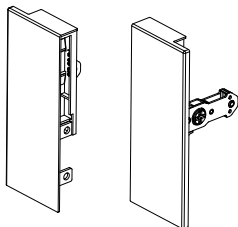

FINISH - CONCRETE GREY

CSL 910

INNER DRAWER FRONT CONNECTOR
HEIGHT 84 MM