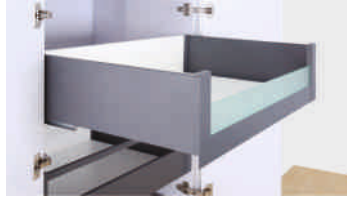

FINISH - CONCRETE GREY

CSL 900 - 500

SLIM LINEA DRAWER BOX WITH SOFT CLOSING WEIGHT CAPACITY
HEIGHT 167 MM
LENGTH 500 MM
WEIGHT CAPACITY : 40 KG