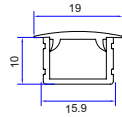

FINISH - ALU

CKLS 15

SURFACE CORNER MOUNTED, POWER 24W, SIZE 2500MM