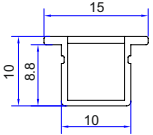

FINISH - MB

CKLS 17

SLIM RECESSED LED LIGHT FOR WARDROBE, POWER 9 W , SIZE 1100MM