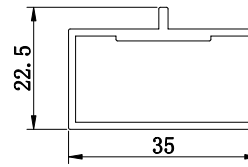

ALU	₹ 3800/- PCS
SS	₹ 4000/- PCS
CHROME	₹ 4400/- PCS

CAP 02

73MM GLASS STICK ALUMINIUM SHUTTER HANDLE
PROFILE 4MM-6MM GLASS (3 MTR).
FRONT VIEW 2 MM

SS	₹ 3550/- PCS
CHROME	₹ 4000/- PCS

CAP 117

50 MM GLASS STICK ALUMINIUM SHUTTER HANDLE
PROFILE 4MM-6MM GLASS (3 MTR)