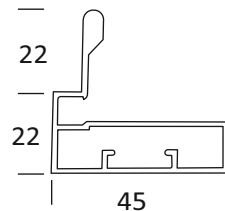

ALU	₹ 2150/- PCS
SS	₹ 2450/- PCS

CAP 42
45 MM ALUMINIUM SHUTTER HANDLE
PROFILE 4MM GLASS (3 MTR)