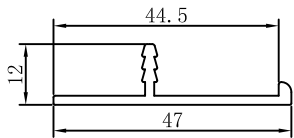

ALU	₹ 1600/- PCS
SS	₹ 2000/- PCS
BRUSH GOLD	₹ 2400/- PCS
MB	₹ 2400/- PCS
CHROME	₹ 2600/- PCS
ROSE GOLD	₹ 2600/- PCS

CAP 143
47 MM EDGE PROFILE FOR WARDROBE USE WITH CAP 140 (3 MTR)