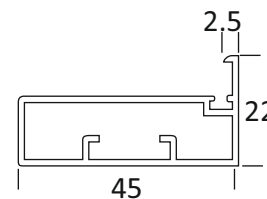

ALU	₹ 2350/- PCS
SS	₹ 2450/- PCS
BRUSH GOLD	₹ 2600/- PCS
CERAMIC BLACK	₹ 2750/- PCS
CHROME	₹ 2800/- PCS
ROSE GOLD	₹ 2950/- PCS
GREY SAPPHIRE	₹ 2950/- PCS