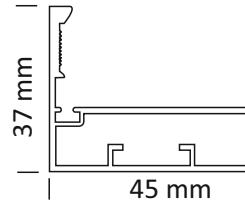

CAP 58
45 MM ALUMINIUM SHUTTER PROFILE
5MM GLASS (3 MTR)
FRONT VIEW 3.5 MM

ALU	₹ 3150/- PCS
SS	₹ 3300/- PCS
BRUSH GOLD	₹ 3400/- PCS
CERAMIC BLACK	₹ 3550/- PCS
CHROME	₹ 3600/- PCS
ROSE GOLD	₹ 3800/- PCS
GREY SAPPHIRE	₹ 3800/- PCS

CAP 123

45 MM ALUMINIUM SHUTTER
HANDLE PROFILE 5MM GLASS (3 MTR)