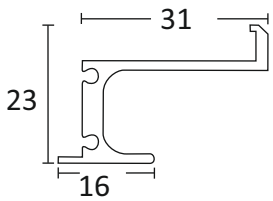

CAP 24
30 MM ALUMINIUM HANDLE PROFILE
3 MTR

CHROME ₹ 190/- SET

CAPC 24
END CAP FOR CAP - 24

ALU	₹ 1100/- PCS
SS	₹ 1200/- PCS

CAP 25
31 MM ALUMINIUM HANDLE PROFILE
(3 MTR)

CHROME ₹ 190/- SET

CAPC 25
END CAP FOR CAP - 25