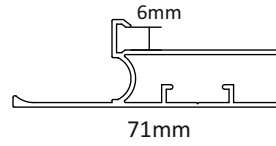

ALU	₹ 2750/- PCS
SS	₹ 2850/- PCS
BRUSH GOLD	₹ 2950/- PCS
CERAMIC BLACK	₹ 3050/- PCS
CHROME	₹ 3100/- PCS
ROSE GOLD	₹ 3250/- PCS
GREY SAPPHIRE	₹ 3250/- PCS

CAP 125

71M ALUMINIUM SHUTTER HANDLE PROFILE
4 & 5 MM GLASS (3MTR)
FRONT VIEW 5MM