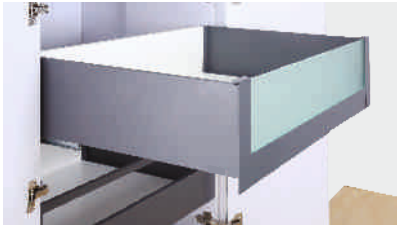

INNER DRAWER WITH FRONT GLASS PANEL

CONCRETE GREY ₹ 5150/- PAIR

CSL 900 - 450

SLIM LINEA DRAWER BOX WITH SOFT CLOSING WEIGHT CAPACITY
HEIGHT 199 MM
LENGTH 450 MM
WEIGHT CAPACITY : 40 KG

CONCRETE GREY ₹ 5300/- PAIR