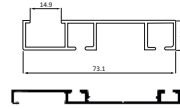

69.1

6 FEET - ALU ₹ 2150/- SET

8 FEET - ALU ₹ 2850/- SET

12 FEET - ALU ₹ 4280/- SET

8 FEET - MB ₹ 3450/- SET

12 FEET - MB ₹ 5200/- SET

CWFT 15

SLIDING DOUBLE TRACK