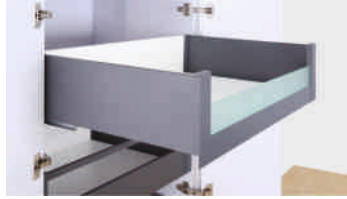

CSL 900-450

SLIM LINEA DRAWER BOX WITH SOFT CLOSING WEIGHT CAPACITY
HEIGHT 167 MM
LENGTH 450 MM
WEIGHT CAPACITY : 40 KG

CONCRETE GREY ₹ 4900/- PAIR

CSL 900 - 500

SLIM LINEA DRAWER BOX WITH SOFT CLOSING WEIGHT CAPACITY
HEIGHT 167 MM
LENGTH 500 MM
WEIGHT CAPACITY : 40 KG