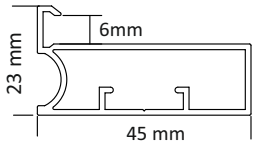

ALU	₹ 2300/- PCS
SS	₹ 2400/- PCS
BRUSH GOLD	₹ 2500/- PCS
CERAMIC BLACK	₹ 2600/- PCS
CHROME	₹ 2650/- PCS
ROSE GOLD	₹ 2800/- PCS
GREY SAPPHIRE	₹ 2800/- PCS

CAP 124

45MM ALUMINIUM SHUTTER PROFILE
4 & 5 MM GLASS (3MTR)
FRONT VIEW 5MM