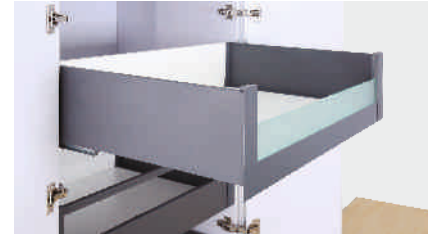

CONCRETE GREY ₹ 5500/- PAIR

CSL 900 - 550

SLIM LINEA DRAWER BOX WITH SOFT CLOSING WEIGHT CAPACITY
HEIGHT 199 MM
LENGTH 500 MM
WEIGHT CAPACITY : 40 KG

CONCRETE GREY ₹ 1000/- PAIR

CSL 916

INTERNAL DRAWER FRONT CONNECTOR
HEIGHT 199 MM

CONCRETE GREY ₹ 1400/- PCS