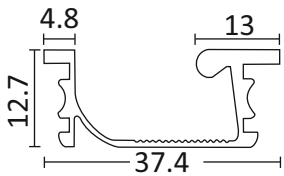

CAP 24
30 MM ALUMINIUM HANDLE PROFILE
3 MTR

CHROME ₹ 190/- SET

CAPC 24
END CAP FOR CAP - 24

ALU	₹ 1100/- PCS
SS	₹ 1200/- PCS

CAP 25
31 MM ALUMINIUM HANDLE PROFILE
(3 MTR)

CHROME ₹ 190/- SET

CAPC 25
END CAP FOR CAP - 25