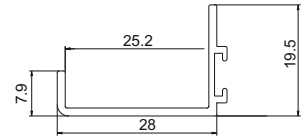

3 MTR - ALU	₹ 1150/- PCS
3 MTR - MB	₹ 1300/- PCS
2.5 MTR - CHROME	₹ 1330/- PCS
2.5 MTR - ROSE GOLD	₹ 1400/- PCS

CSPH 04

WARDROBE EDGE PROFILE WITH BRUSH STRIP FOR 25 MM PLYWOOD