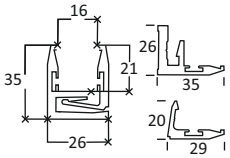

ALU ₹ 3600/- SET

SS ₹ 4000/- SET

MB ₹ 4500/- SET

CAP 22

ALUMINIUM INTERLOCKING GLAZING PROFILE FOR 10/12 MM GLASS