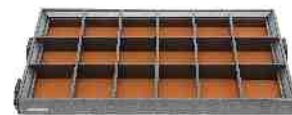

GREY ₹ 12950/- PCS

CWAS 507 B

STORAGE BOX & TROUSER RACK FULL EXTENSION SLIDE WITH SOFT CLOSE ADJUSTMENT UPTO 50MM
SIZE : W 864 X D 460 X H 71MM
CABINET SIZE 900MM

CWAS 508A

LEATHER MULTI FUNCTIONAL STORAGE BOX FULL EXTENSION SLIDE WITH SOFT CLOSE ADJUSTMENT UPTO 50MM
SIZE : W 564 X D 460 X H 71MM
CABINET SIZE : 600MM

CWAS 508B

LEATHER MULTI FUNCTIONAL STORAGE BOX FULL EXTENSION SLIDE WITH SOFT CLOSE ADJUSTMENT UPTO 50MM
SIZE : W 864 X D 460 X H 71MM
CABINET SIZE : 900MM