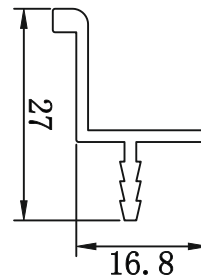

CAP 153
27 MM ALUMINIUM HANDLE PROFILE (3 MTR)

ALU	₹ 750/- PCS
SS	₹ 850/- PCS
CHROME	₹ 1050/- PCS
ROSE GOLD	₹ 1050/- PCS
GREY SAPPHIRE	₹ 1050/- PCS