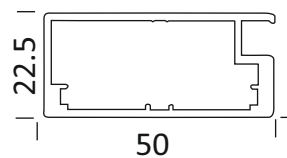

ALU	₹ 3000/- PCS
SS	₹ 3300/- PCS
MB	₹ 3800/- PCS

CAP 55
50 MM ALUMINIUM SHUTTER PROFILE
4MM GLASS (3 MTR)