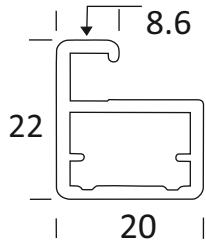

ALU	₹ 1400/- PCS
SS	₹ 1800/- PCS
CERAMIC BLACK	₹ 2100/- PCS
ROSE GOLD	₹ 2300/- PCS

CAP 07

20 MM ALUMINIUM SHUTTER PROFILE
4MM GLASS (3 MTR)