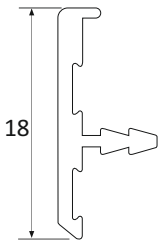

CAP 159
18 MM ALUMINIUM EDGE PROFILE - T FOR GLASS PLYWOOD SHUTTER

SS	₹ 580/- PCS
MB	₹ 650/- PCS
CHROME	₹ 700/- PCS
ROSE GOLD	₹ 750/- PCS
GREY SAPPHIRE	₹ 750/- PCS