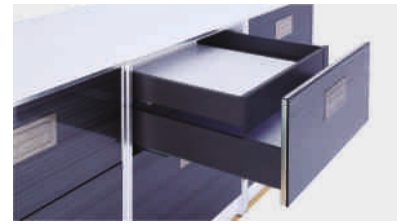

CONCRETE GREY ₹ 3950/- PAIR

CSL 900 - 500

SLIM LINEA DRAWER BOX WITH SOFT CLOSING WEIGHT CAPACITY
HEIGHT 84 MM
LENGTH 550 MM
WEIGHT CAPACITY : 40 KG