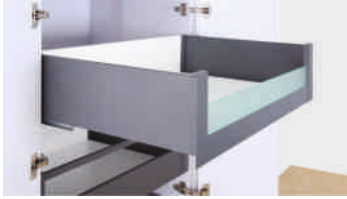

INNER DRAWER WITH FRONT GLASS PANEL

CONCRETE GREY ₹ 4700/- PAIR

CSL 900-450

SLIM LINEA DRAWER BOX WITH SOFT CLOSING WEIGHT CAPACITY
HEIGHT 167 MM
LENGTH 450 MM
WEIGHT CAPACITY : 40 KG