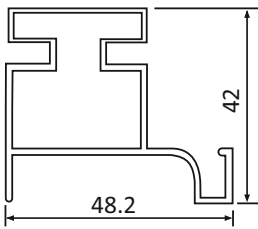

CAP 107

57 MM ALUMINIUM PROFILE J GOLA (3 MTR)

ALU	₹ 2200/- PCS
BRUSH GOLD	₹ 2400/- PCS
CERAMIC BLACK	₹ 2500/- PCS
CHROME	₹ 2600/- PCS
ROSE GOLD	₹ 2800/- PCS

CAP 108

73 MM ALUMINIUM PROFILE C GOLA (3 MTR)