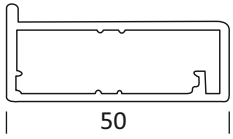

**KITCHEN & WARDROBE
ACCESSORIES**

W.E.F. 19TH OCTOBER 2022

2022

ALUMINIUM SHUTTER HANDLE PROFILE

ALU	₹ 3000/- PCS
SS	₹ 3200/- PCS
CHROME	₹ 3600/- PCS

CAP 01

50MM GLASS STICK ALUMINIUM SHUTTER PROFILE
4MM - 6MM GLASS (3 MTR)
FRONT VIEW 2 MM