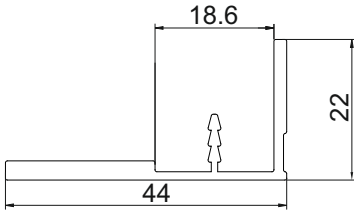

50 KG ZINC ₹ 2000/- SET

75 KG ZINC ₹ 2400/- SET

CWTL 01

WOODEN SLIDING FITTING
(2 DOOR)

3 MTR - ALU ₹ 3400/- PCS

CWTT 01

SINGLE TOP SLIDING TRACK

HANDLE PROFILE