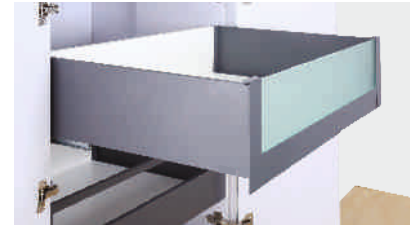

CONCRETE GREY ₹ 5500/- PAIR

CSL 900 - 550

SLIM LINEA DRAWER BOX WITH SOFT CLOSING WEIGHT CAPACITY
HEIGHT 199 MM
LENGTH 500 MM
WEIGHT CAPACITY : 40 KG