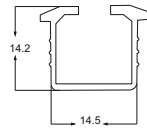

8 FEET - ALU ₹ 3100/- SET

12 FEET - ALU ₹ 4600/- SET

CWFT 16

SLIDING DOUBLE TRACK

SOFT CLOSE WARDROBE SLIDING FITTING

ALU ₹ 3800/- SET

CWWF 17

WOODEN SLIDING FITTING
(TWO DOOR KIT)
TWO WAY SOFT CLOSE
WEIGHT CAPACITY : 70 KG