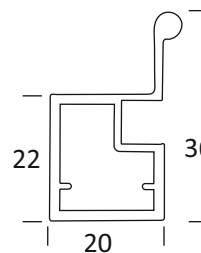

ALU	₹ 2100/- PCS
SS	₹ 2400/- PCS
CERAMIC BLACK	₹ 2700/- PCS
ROSE GOLD	₹ 2950/- PCS

CAP 11

20MM ALUMINIUM SHUTTER HANDLE
PROFILE 4MM GLASS (3 MTR)