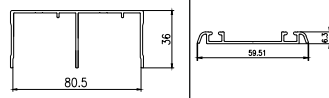

8 FEET - ALU ₹ 3850/- SET

12 FEET - ALU ₹ 5780/- SET

8 FEET - MB ₹ 4770/- SET

12 FEET - MB ₹ 7050/- SET

CWFT 18B

SLIDING DOUBLE TRACK
DOOR THICKNESS MAX 32MM