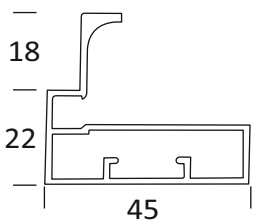

ALU	₹ 2150/- PCS
SS	₹ 2450/- PCS

CAP 43
45 MM ALUMINIUM SHUTTER HANDLE
PROFILE 4MM GLASS (3 MTR)