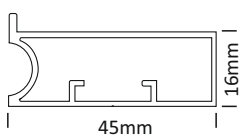

ALU	₹ 2050/- PCS
BRUSH GOLD	₹ 2200/- PCS
CERAMIC BLACK	₹ 2300/- PCS
CHROME	₹ 2400/- PCS
ROSE GOLD	₹ 2550/- PCS
GREY SAPPHIRE	₹ 2550/- PCS

CAP 115

45MM GLASS STICK ALUMINIUM SHUTTER PROFILE
4 / 5 MM GLASS (3 MTR)
FRONT VIEW 1 MM