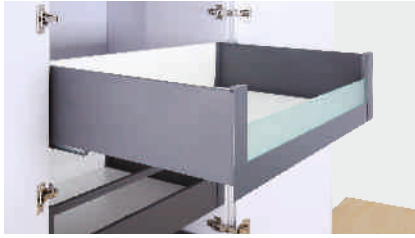

INNER DRAWER WITH FRONT GLASS PANEL

CONCRETE GREY ₹ 5150/- PAIR

CSL 900 - 450

SLIM LINEA DRAWER BOX WITH SOFT CLOSING WEIGHT CAPACITY
HEIGHT 199 MM
LENGTH 450 MM
WEIGHT CAPACITY : 40 KG