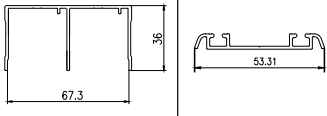

8 FEET - ALU ₹ 3600/- SET

12 FEET - ALU ₹ 5400/- SET

8 FEET - MB ₹ 4400/- SET

12 FEET - MB ₹ 6600/- SET

CWFT 18A

SLIDING DOUBLE TRACK
DOOR THICKNESS MAX 25MM