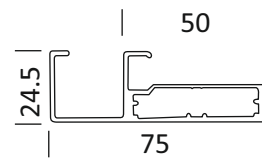

ALU	₹ 4200/- PCS
SS	₹ 4450/- PCS
CERAMIC BLACK	₹ 4750/- PCS
ROSE GOLD	₹ 5000/- PCS

CAP 49
50 MM ALUMINIUM SHUTTER HANDLE PROFILE
8MM GLASS (3 MTR)