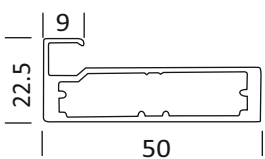

50MM ALUMINIUM SHUTTER HANDLE PROFILE 4MM GLASS (3 MTR)

ALU	₹ 2300/- PCS
SS	₹ 2800/- PCS

CAP 41

50 MM ALUMINIUM SHUTTER HANDLE PROFILE 4MM GLASS (3 MTR)

ALU	₹ 3000/- PCS
SS	₹ 3400/- PCS

CAP 66

83 MM ALUMINIUM SHUTTER HANDLE PROFILE 4MM GLASS (3 MTR)