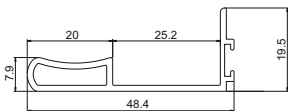

3 MTR - ALU	₹ 1900/- PCS
3 MTR - MB	₹ 2180/- PCS
3 MTR - CHROME	₹ 2240/- PCS
3 MTR - ROSE GOLD	₹ 2270/- PCS

CSPH 05

WARDROBE EDGE HANDLE PROFILE WITH BRUSH STRIP FOR 25 MM PLYWOOD

3 MTR - MB	₹ 2050/- PCS
3 MTR - CHROME	₹ 2100/- PCS
3 MTR - ROSE GOLD	₹ 2200/- PCS