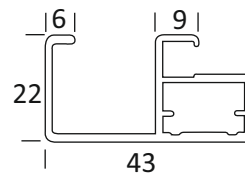

20 MM ALUMINIUM SHUTTER PROFILE
4MM GLASS (3 MTR)

ALU	₹ 2250/- PCS
SS	₹ 2650/- PCS
CERAMIC BLACK	₹ 2900/- PCS
ROSE GOLD	₹ 3100/- PCS

CAP 54

43 MM ALUMINIUM SHUTTER HANDLE
PROFILE 4MM GLASS (3 MTR)

ALU	₹ 1550/- PCS
SS	₹ 1800/- PCS
CERAMIC BLACK	₹ 2050/- PCS
ROSE GOLD	₹ 2200/- PCS