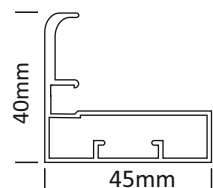

ALU	₹ 2750/- PCS
CP BRUSH	₹ 3000/- PCS
SS	₹ 3100/- PCS
BRUSH GOLD	₹ 3300/- PCS
CERAMIC BLACK	₹ 3450/- PCS
CHROME	₹ 3600/- PCS
ROSE GOLD	₹ 3900/- PCS
GREY SAPPHIRE	₹ 3900/- PCS