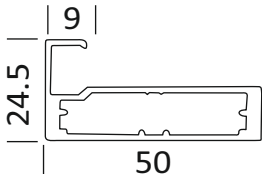

ALU	₹ 3400/- PCS
SS	₹ 3600/- PCS
CERAMIC BLACK	₹ 3900/- PCS
ROSE GOLD	₹ 4200/- PCS

CAP 48
50 MM ALUMINIUM SHUTTER PROFILE
8MM GLASS (3 MTR)