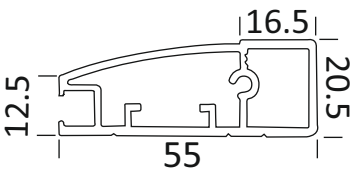

SS	₹ 2000/- PCS

CAP 51
55 MM ALUMINIUM SHUTTER PROFILE
4MM GLASS (3 MTR)