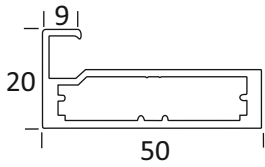

ALU	₹ 2850/- PCS
CP BRUSH	₹ 2900/- PCS
SS	₹ 3000/- PCS
BRUSH GOLD	₹ 3100/- PCS
CERAMIC BLACK	₹ 3200/- PCS
CHROME	₹ 3300/- PCS
ROSE GOLD	₹ 3500/- PCS

CAP 12

50MM ALUMINIUM SHUTTER PROFILE 4MM GLASS (3 MTR)