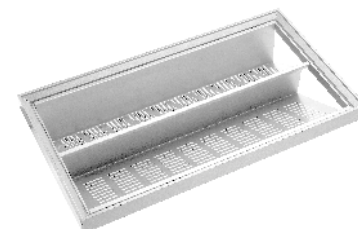

WHITE ₹ 9500/- PCS

CWAS 503A

CLOTH RACK FULL EXTENSION SLIDE
WITH SOFT CLOSE ADJUSTMENT UPTO 50MM
SIZE : W 564 X D 460 X H 175MM
CABINET SIZE : 600MM

WHITE ₹ 11400/- PCS

CWAS 503B

CLOTH RACK FULL EXTENSION SLIDE
WITH SOFT CLOSE ADJUSTMENT UPTO 50MM
SIZE : W 864 X D 460 X H 175MM
CABINET SIZE : 900MM

WHITE ₹ 10300/- PCS

CWAS 505A

SHOE RACK FULL EXTENSION SLIDE
WITH SOFT CLOSE ADJUSTMENT UPTO 50MM
SIZE : W 564 X D 460 X H 170MM
CABINET SIZE : 600MM

WHITE ₹ 12050/- PCS

CWAS 505B

SHOE RACK FULL EXTENSION SLIDE
WITH SOFT CLOSE ADJUSTMENT UPTO 50MM
SIZE : W 864 X D 460 X H 170MM
CABINET SIZE : 900MM