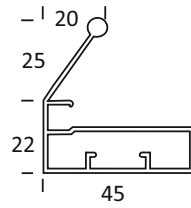

ALU	₹ 2800/- PCS
CP BRUSH	₹ 2990/- PCS
SS	₹ 2990/- PCS
CHROME	₹ 3400/- PCS

CAP 09
45MM ALUMINIUM SHUTTER HANDLE
PROFILE 4MM GLASS (3 MTR)