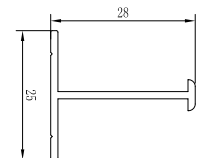

2.5 MTR - ALU	₹ 900/- PCS
2.5 MTR - MB	₹ 1050/- PCS
2.5 MTR - CHROME	₹ 1100/- PCS
2.5 MTR - ROSE GOLD	₹ 1150/- PCS

CSPH 07

DIVIDER PROFILE FOR 25MM PLYWOOD