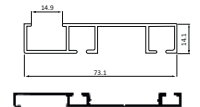

12 FEET - MB ₹ 4420/- SET

CWFT 14

SLIDING SINGLE TRACK
(4 PCS)

MATT ZINC ₹ 3000/- SET

CWWF 15

WOODEN SLIDING FITTING
(TWO DOOR KIT)
TWO WAY SOFT CLOSE
WEIGHT CAPACITY : 60 KG

69.1

6 FEET - ALU ₹ 2150/- SET