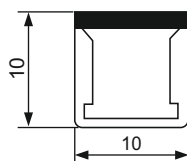

ALU ₹ 4350/- PCS

CKLS 18
SLIM RECESSED LED LIGHT FOR
WARDROBE, POWER 24 W ,
SIZE 2500MM