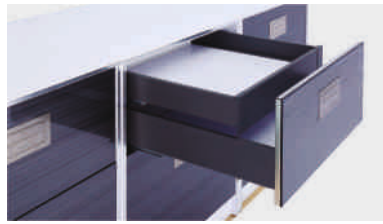

CONCRETE GREY ₹ 3850/- PAIR

CSL 900 - 500

SLIM LINEA DRAWER BOX WITH SOFT CLOSING WEIGHT CAPACITY
HEIGHT 84 MM
LENGTH 500 MM
WEIGHT CAPACITY : 40 KG