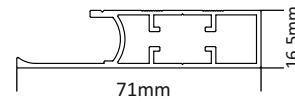

CAP 125

71M ALUMINIUM SHUTTER HANDLE PROFILE
4 & 5 MM GLASS (3MTR)
FRONT VIEW 5MM

ALU	₹ 2400/- PCS
BRUSH GOLD	₹ 2550/- PCS
CERAMIC BLACK	₹ 2700/- PCS
CHROME	₹ 2750/- PCS
ROSE GOLD	₹ 2900/- PCS

CAP 128

45 MM GLASS STICK ALUMINIUM SHUTTER PROFILE
4 / 5 / 6 MM GLASS