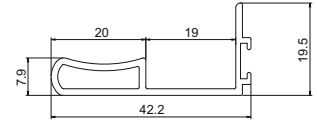

3 MTR - ALU	₹ 1770/- PCS
3 MTR - MB	₹ 2020/- PCS
3 MTR - CHROME	₹ 2080/- PCS
3 MTR - ROSE GOLD	₹ 2200/- PCS

CSPH 03

WARDROBE EDGE HANDLE PROFILE WITH BRUSH STRIP FOR 19 MM PLYWOOD