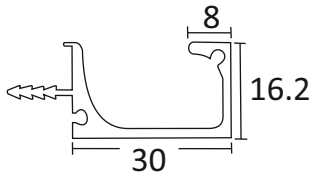

ALU	₹ 1200/- PCS
CP BRUSH	₹ 1300/- PCS
SS	₹ 1400/- PCS
CHROME	₹ 1500/- PCS

CAP 24
30 MM ALUMINIUM HANDLE PROFILE
3 MTR