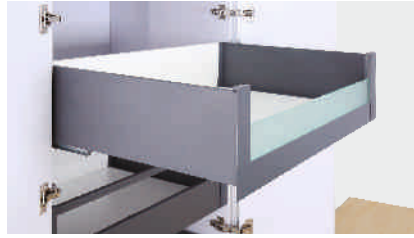

INNER DRAWER FRONT SQUARE BAR
SIZE : 1200 MM

INNER DRAWER WITH FRONT GLASS PANEL

CONCRETE GREY ₹ 5150/- PAIR

CSL 900 - 450

SLIM LINEA DRAWER BOX WITH SOFT CLOSING WEIGHT CAPACITY
HEIGHT 199 MM
LENGTH 450 MM
WEIGHT CAPACITY : 40 KG