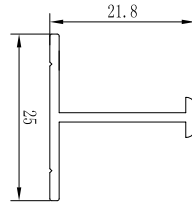

2.5 MTR - ALU	₹ 820/- PCS
2.5 MTR - MB	₹ 930/- PCS
2.5 MTR - CHROME	₹ 960/- PCS
2.5 MTR - ROSE GOLD	₹ 990/- PCS

CSPH 06

DIVIDER PROFILE FOR 19MM PLYWOOD