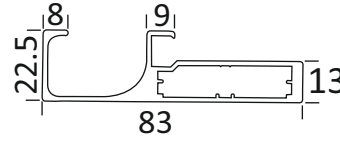

ALU	₹ 3100/- PCS
SS	₹ 3500/- PCS
CHROME	₹ 3750/- PCS

CAP 61
83 MM ALUMINIUM SHUTTER HANDLE
PROFILE 6MM GLASS (3 MTR)