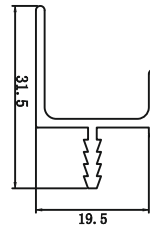

CAP 151
21 MM ALUMINIUM HANDLE PROFILE (3 MTR)

ALU	₹ 1550/- PCS
SS	₹ 1700/- PCS
BRUSH GOLD	₹ 1800/- PCS
CERAMIC BLACK	₹ 1900/- PCS
CHROME	₹ 2000/- PCS
ROSE GOLD	₹ 2100/- PCS
GREY SAPPHIRE	₹ 2100/- PCS