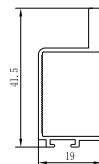

3 MTR - MB	₹ 2050/- PCS
3 MTR - CHROME	₹ 2100/- PCS
3 MTR - ROSE GOLD	₹ 2200/- PCS

CSPH 09

WARDROBE EDGE HANDLE PROFILE FOR 25 MM PLYWOOD