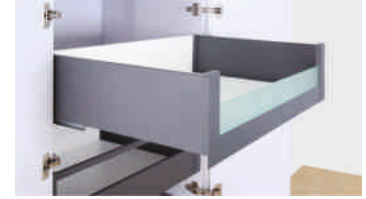

CSL 900-450

SLIM LINEA DRAWER BOX WITH SOFT CLOSING WEIGHT CAPACITY
HEIGHT 167 MM
LENGTH 450 MM
WEIGHT CAPACITY : 40 KG

CONCRETE GREY ₹ 4900/- PAIR

CSL 900 - 500

SLIM LINEA DRAWER BOX WITH SOFT CLOSING WEIGHT CAPACITY
HEIGHT 167 MM
LENGTH 500 MM
WEIGHT CAPACITY : 40 KG