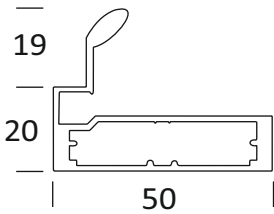

ALU	₹ 2300/- PCS
SS	₹ 2800/- PCS

CAP 41

50 MM ALUMINIUM SHUTTER HANDLE PROFILE 4MM GLASS (3 MTR)