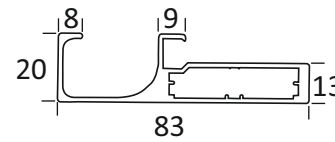

50MM ALUMINIUM SHUTTER HANDLE PROFILE 4MM GLASS (3 MTR)

ALU	₹ 2300/- PCS
SS	₹ 2800/- PCS

CAP 41

50 MM ALUMINIUM SHUTTER HANDLE PROFILE 4MM GLASS (3 MTR)

ALU	₹ 3000/- PCS
SS	₹ 3400/- PCS

CAP 66

83 MM ALUMINIUM SHUTTER HANDLE PROFILE 4MM GLASS (3 MTR)