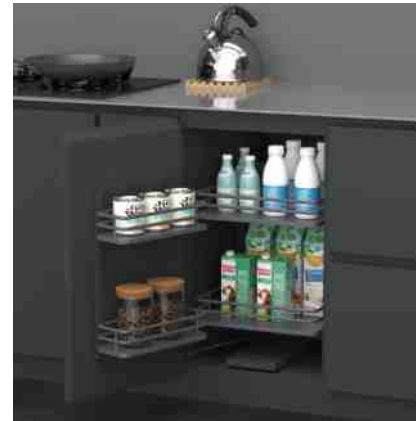

CKAS 6013

CONCERT GREY ₹ 15000/- SET

HELIX PANTRY UNIT WITH (2 LAYER)
SIZE : W 400 X D 495 X H 610 MM
SUITABLE CABINET SIZE : 450 MM