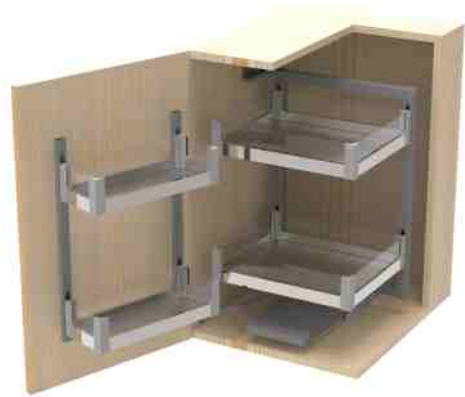

CKAS 5014

INFINITY PANTRY UNIT WITH 2 LAYERS
SIZE : W 550 X D 495 X H 610 MM
CABINET WIDTH : 600 MM

GLASS +SS ₹ 17500/- SET