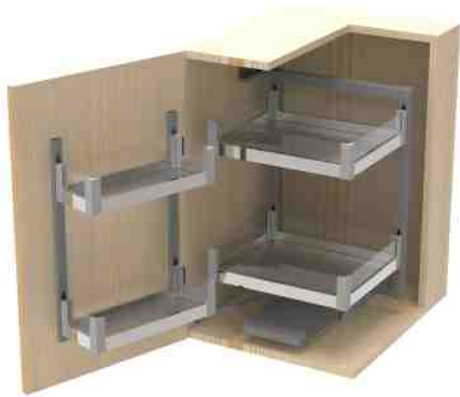

CKAS 5013

INFINITY PANTRY UNIT WITH 2 LAYERS
SIZE : W 400 X D 495 X H 610 MM
CABINET WIDTH : 450 MM

GLASS +SS ₹ 15500/- SET