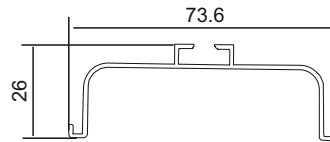

ALU	₹ 2200/- PCS
BRUSH GOLD	₹ 2400/- PCS
CERAMIC BLACK	₹ 2500/- PCS
CHROME	₹ 2600/- PCS
ROSE GOLD	₹ 2800/- PCS

CAP 108

73 MM ALUMINIUM PROFILE C GOLA (3 MTR)