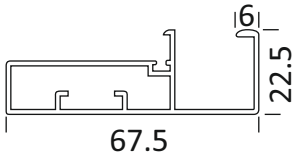

ALU	₹ 3150/- PCS
SS	₹ 3300/- PCS
BRUSH GOLD	₹ 3400/- PCS
CERAMIC BLACK	₹ 3550/- PCS
CHROME	₹ 3600/- PCS
ROSE GOLD	₹ 3800/- PCS
GREY SAPPHIRE	₹ 3800/- PCS

CAP 59

67 MM ALUMINIUM SHUTTER
HANDLE PROFILE 5MM GLASS (3 MTR)
FRONT VIEW 3.5 MM