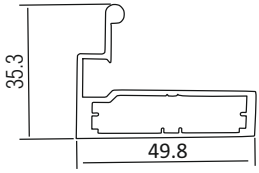

ALU	₹ 3400/- PCS
SS	₹ 3600/- PCS
BRUSH GOLD	₹ 3700/- PCS
CERAMIC BLACK	₹ 3850/- PCS
ROSE GOLD	₹ 4200/- PCS
GREY SAPPHIRE	₹ 4200/- PCS

CAP 50
50 MM ALUMINIUM SHUTTER HANDLE PROFILE
6MM GLASS (3 MTR)