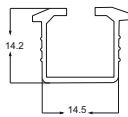

6 FEET - ALU ₹ 1850/- SET

8 FEET - ALU ₹ 2450/- SET

12 FEET - ALU ₹ 3700/- SET

8 FEET - MB ₹ 2950/- SET

12 FEET - MB ₹ 4420/- SET

CWFT 14

SLIDING SINGLE TRACK
(4 PCS)