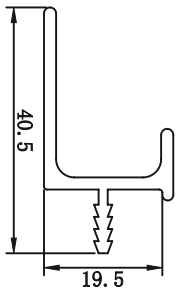

CAP 152
30 MM ALUMINIUM HANDLE PROFILE (3 MTR)

ALU	₹ 1950/- PCS
SS	₹ 2100/- PCS
BRUSH GOLD	₹ 2200/- PCS
CERAMIC BLACK	₹ 2300/- PCS
CHROME	₹ 2400/- PCS
ROSE GOLD	₹ 2600/- PCS
GREY SAPPHIRE	₹ 2600/- PCS