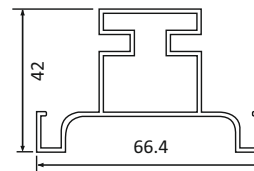

SS	₹ 3500/- PCS
MB	₹ 3600/- PCS
CHROME	₹ 3850/- PCS
ROSE GOLD	₹ 3850/- PCS

CAP 155

66 MM DOUBLE VERTICAL GOLA PROFILE (3MTR)