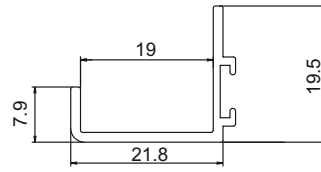

3 MTR - ALU	₹ 1000/- PCS
3 MTR - MB	₹ 1150/- PCS
3 MTR - CHROME	₹ 1200/- PCS
3 MTR - ROSE GOLD	₹ 1250/- PCS

CSPH 02

WARDROBE EDGE PROFILE WITH BRUSH STRIP FOR 19 MM PLYWOOD