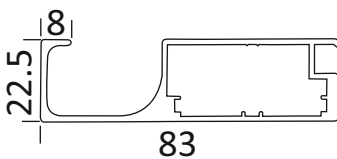

ALU	₹ 4300/- PCS
SS	₹ 4600/- PCS
MB	₹ 5400/- PCS

CAP 56
83 MM ALUMINIUM SHUTTER HANDLE
PROFILE 4MM GLASS (3 MTR)