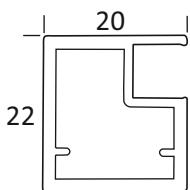

20 MM ALUMINIUM SHUTTER PROFILE
4MM GLASS (3 MTR)

ALU	₹ 2250/- PCS
SS	₹ 2650/- PCS
CERAMIC BLACK	₹ 2900/- PCS
ROSE GOLD	₹ 3100/- PCS

CAP 54

43 MM ALUMINIUM SHUTTER HANDLE
PROFILE 4MM GLASS (3 MTR)

ALU	₹ 1550/- PCS
SS	₹ 1800/- PCS
CERAMIC BLACK	₹ 2050/- PCS
ROSE GOLD	₹ 2200/- PCS