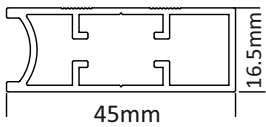

ALU	₹ 2400/- PCS
BRUSH GOLD	₹ 2550/- PCS
CERAMIC BLACK	₹ 2700/- PCS
CHROME	₹ 2750/- PCS
ROSE GOLD	₹ 2900/- PCS

CAP 128

45 MM GLASS STICK ALUMINIUM SHUTTER PROFILE
4 / 5 / 6 MM GLASS