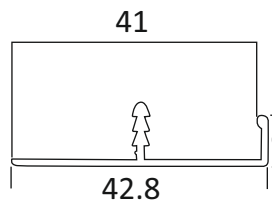

CAP 75
42 MM ALUMINIUM EDGE PROFILE - F
(3 MTR)

ALU	₹ 1080/- PCS
SS	₹ 1150/- PCS
BRUSH GOLD	₹ 1200/- PCS
CERAMIC BLACK	₹ 1250/- PCS
CHROME	₹ 1300/- PCS
ROSE GOLD	₹ 1350/- PCS