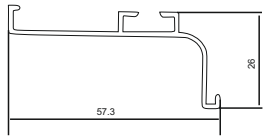

ALU	₹ 1800/- PCS
BRUSH GOLD	₹ 1950/- PCS
CERAMIC BLACK	₹ 2050/- PCS
CHROME	₹ 2150/- PCS
ROSE GOLD	₹ 2300/- PCS

CAP 107

57 MM ALUMINIUM PROFILE J GOLA (3 MTR)