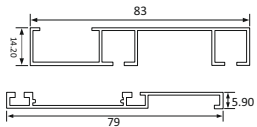

8 FEET - ALU ₹ 2850/- SET

12 FEET - ALU ₹ 4280/- SET

8 FEET - MB ₹ 3450/- SET

12 FEET - MB ₹ 5200/- SET

CWFT 15

SLIDING DOUBLE TRACK

8 FEET - ALU ₹ 3250/- SET

12 FEET - ALU ₹ 4800/- SET