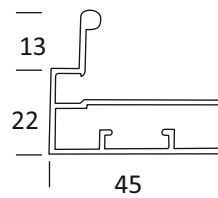

ALU	₹ 2350/- PCS
CP BRUSH	₹ 2650/- PCS
SS	₹ 2750/- PCS
BRUSH GOLD	₹ 2750/- PCS
CERAMIC BLACK	₹ 2900/- PCS
CHROME	₹ 3000/- PCS
ROSE GOLD	₹ 3150/- PCS
GREY SAPPHIRE	₹ 3150/- PCS

CAP 15
45MM ALUMINIUM SHUTTER
HANDLE PROFILE 4MM GLASS (3MTR)