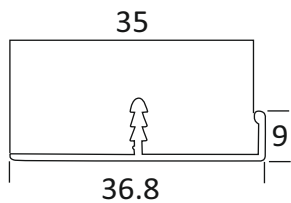

CAP 74
36 MM ALUMINIUM EDGE PROFILE - F
(3 MTR)

ALU	₹ 980/- PCS
SS	₹ 1050/- PCS
BRUSH GOLD	₹ 1100/- PCS
CERAMIC BLACK	₹ 1150/- PCS
CHROME	₹ 1200/- PCS
ROSE GOLD	₹ 1250/- PCS