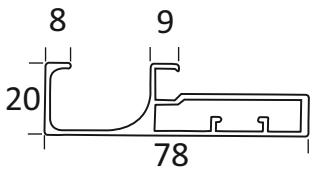

ALU	₹ 3200/- PCS
CP BRUSH	₹ 3550/- PCS
SS	₹ 3600/- PCS
CHROME	₹ 4100/- PCS

CAP 16
78MM ALUMINIUM SHUTTER PROFILE
4MM GLASS (3 MTR)