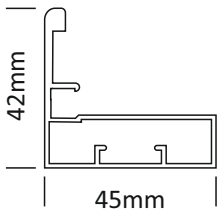

ALU	₹ 2500/- PCS
CP BRUSH	₹ 2700/- PCS
SS	₹ 2900/- PCS
CHROME	₹ 3200/- PCS

CAP 135

ALUMINIUM SHUTTER HANDLE PROFILE WITH CAP 08 (3 MTR)