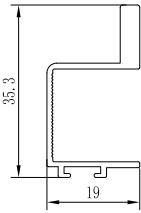

3 MTR - MB	₹ 2000/- PCS
3 MTR - CHROME	₹ 2050/- PCS
3 MTR - ROSE GOLD	₹ 2150/- PCS

CSPH 08

WARDROBE EDGE HANDLE PROFILE FOR 19 MM PLYWOOD

2.5 MTR - ALU	₹ 820/- PCS
2.5 MTR - MB	₹ 930/- PCS
2.5 MTR - CHROME	₹ 960/- PCS
2.5 MTR - ROSE GOLD	₹ 990/- PCS