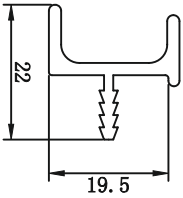

CAP 150
12MM ALUMINIUM HANDLE PROFILE (3 MTR)

ALU	₹ 1500/- PCS
SS	₹ 1600/- PCS
BRUSH GOLD	₹ 1700/- PCS
CERAMIC BLACK	₹ 1800/- PCS
CHROME	₹ 1900/- PCS
ROSE GOLD	₹ 2000/- PCS
GREY SAPPHIRE	₹ 2000/- PCS