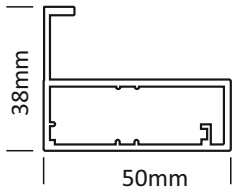

SS	₹ 3550/- PCS
CHROME	₹ 4000/- PCS

CAP 117

50 MM GLASS STICK ALUMINIUM SHUTTER HANDLE
PROFILE 4MM-6MM GLASS (3 MTR)