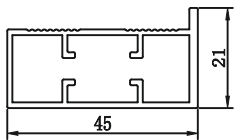

SS	₹ 2600/- PCS
CERAMIC BLACK	₹ 2800/- PCS
CHROME	₹ 3000/- PCS
ROSE GOLD	₹ 3200/- PCS
GREY SAPPHIRE	₹ 3200/- PCS

CAP 141

45MM GLASS STICK ALUMINIUM SHUTTER PROFILE
FOR 4 MM GLASS (3MTR)
FRONT VIEW 2MM