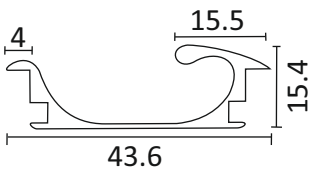

ALU	₹ 1200/- PCS
CP BRUSH	₹ 1300/- PCS
CHROME	₹ 1400/- PCS

CAP 27
43.6 MM ALUMINIUM HANDLE PROFILE
(3 MTR)