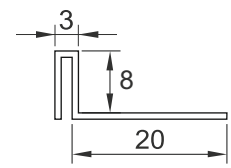

SHINNY BLACK ₹ 1710/- PCS

SHINNY ROSE GOLD ₹ 1710/- PCS

SHINNY GOLD ₹ 1710/- PCS

CNRSZZ 8

SS INLAY PROFILE (SS 304)
LENGTH : 2440MM