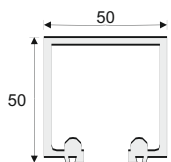

SLIDING TRACK

3.6MTR - ALU ₹ 8700/- PCS

4.8MTR - ALU ₹ 11700/- PCS

CUST 11

SLIDING FOLDING TOP TRACK