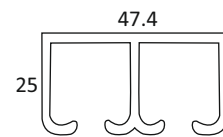

3.66 MTR - ALU ₹ 3300/- PCS

CWFT 12

SLIDING DOUBLE TRACK