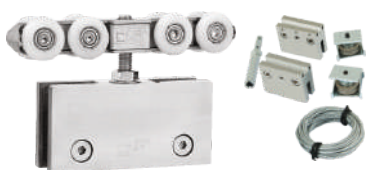

NEW COLLECTION

SS ₹ 19200/- SET

CGSS 14

GLASS SLIDING SYNCHRO FITTING
8 WHEEL (SMALL SS PATCH)
WEIGHT CAPACITY : 80KG