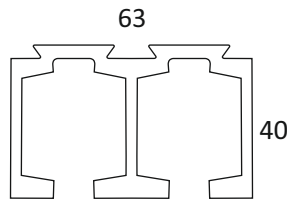

3.66 MTR - ALU ₹ 8500/- PCS

3.66 MTR - MB ₹ 11000/- PCS

CUST 07

SLIDING DOUBLE TRACK