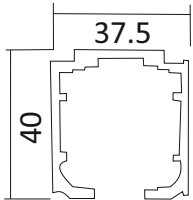

SLIDING TRACK

2.44 MTR - ALU ₹ 3550/- PCS

3.66 MTR - ALU ₹ 5320/- PCS

2.44 MTR - MB ₹ 4650/- PCS

3.66 MTR - MB ₹ 7000/- PCS

CUST 06

SLIDING SINGLE TRACK