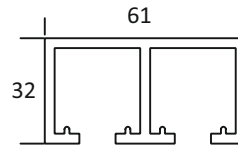

2.44 MTR - ALU ₹ 5930/- PCS

3.66 MTR - ALU ₹ 8900/- PCS

2.44 MTR - MB ₹ 7700/- PCS

3.66 MTR - MB ₹ 11550/- PCS

CUST 42

SLIDING DOUBLE TRACK