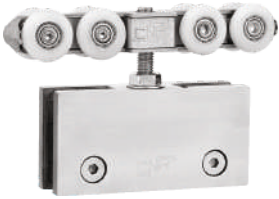

NEW COLLECTION

SS ₹ 4600/- SET

CSGP 14

GLASS SLIDING FITTING 8 WHEEL (SMALL SS PATCH)
WEIGHT CAPACITY : 80KG