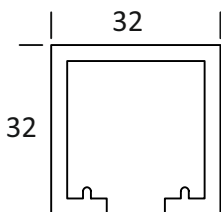

GLASS SLIDING SYNCHRO FITTING (BIG SS PATCH)
WEIGHT CAPACITY : 80KG

SS ₹ 21700/- SET

MATT BLACK ₹ 27600/- SET

CGSF 56

GLASS SLIDING SYNCHRO FITTING (BIG ROUND)
WEIGHT CAPACITY : 80KG

SLIDING TRACK

2.44MTR- ALU ₹ 2950/- PCS