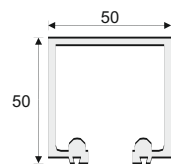

COMPLETE SET WITH ROLLER AND BOTTOM LOCK (WITHOUT BOTTOM GUIDE)
WEIGHT CAPACITY : 80 KG

ALU ₹ 14000/- SET

CWSF 401F1

COMPLETE SET WITH PIVOT & BOTTOM LOCK (WITHOUT BOTTOM GUIDE)

SS ₹ 1800/- PCS

CWSF 108

WOODEN SLIDING FOLDING EXTRA HANDLE HINGES