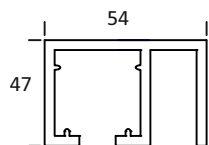

2.44 MTR - ALU	₹ 6100/- PCS
3.66 MTR - ALU	₹ 9150/- PCS
2.44 MTR - MB	₹ 8000/- PCS
3.66 MTR - MB	₹ 12000/- PCS

CUST 44

SLIDING TRACK FOR FIX GLASS