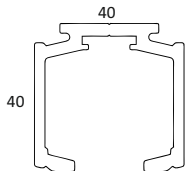

SLIDING TRACK

CSST 09

SLIDING SINGLE TRACK

3.66 MTR - ALU ₹ 8900/- PCS