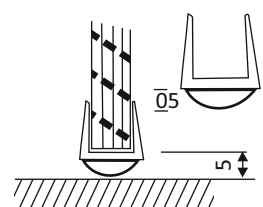

CGS 11
GLASS TO FLOOR/GLASS PVC
2.2 MTR - 8/10/12MM
FIN.: TRANSPARENT

8MM - ₹ 180/- PCS

10MM - ₹ 190/- PCS

12MM - ₹ 200/- PCS