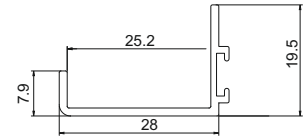

3 MTR - ALU	₹ 1150/- PCS
3 MTR - MB	₹ 1300/- PCS
3 MTR - CHROME	₹ 1330/- PCS
3 MTR - ROSE GOLD	₹ 1400/- PCS

CSPH 04

WARDROBE EDGE PROFILE WITH BRUSH STRIP FOR 25 MM PLYWOOD