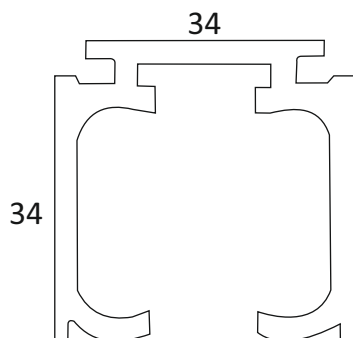

2.44MTR. ALU ₹ 2650/- PCS

3.66MTR. ALU ₹ 3980/- PCS

CSST 08

SLIDING SINGLE TRACK