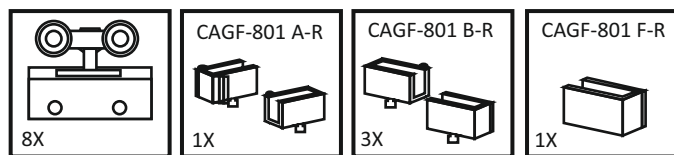

SS ₹ 22000/- SET

CAGF 801/4R

GLASS STACKING SYSTEM
(1 FIX + 3 SLIDING DOORS)
WEIGHT CAPACITY : 80KG
MIN DOOR WIDTH : 450MM

SS ₹ 30000/- SET

CAGF 801/5L

GLASS STACKING SYSTEM
(1 FIX + 4 SLIDING DOORS)
WEIGHT CAPACITY : 80KG
MIN DOOR WIDTH : 450MM