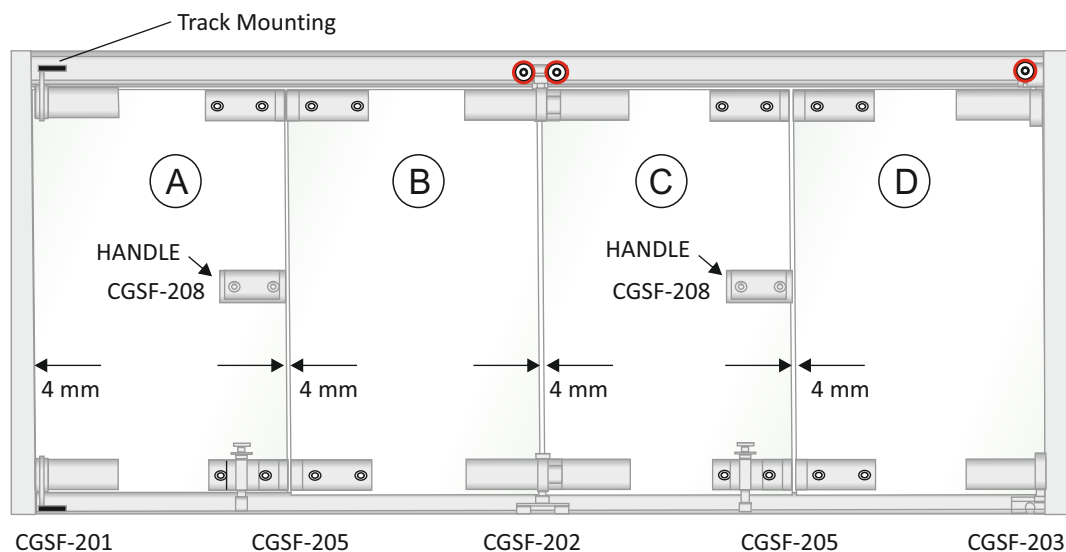

GLASS SIDE SLIDING FOLDING FITTING

Glass Side Sliding Folding System CGSF - 201 With Centre Optional handle

PRODUCT CODE	CGSF 201	CGSF 202	CGSF 203	CGSF 205	CGSF 208	CGSF 207
2 DOOR	1	-	1	1	1	-
3 DOOR	1	1	-	1	1	OPTIONAL
4 DOOR	1	1	1	2	2	OPTIONAL