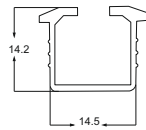

8 FEET - ALU ₹ 3100/- SET

12 FEET - ALU ₹ 4600/- SET

CWFT 16

SLIDING DOUBLE TRACK

SOFT CLOSE WARDROBE SLIDING FITTING

ALU ₹ 3800/- SET

CWWF 17

WOODEN SLIDING FITTING
(TWO DOOR KIT)
TWO WAY SOFT CLOSE
WEIGHT CAPACITY : 70 KG