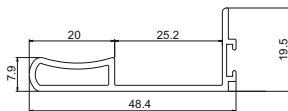

3 MTR - ALU	₹ 1900/- PCS
3 MTR - MB	₹ 2180/- PCS
3 MTR - CHROME	₹ 2240/- PCS
3 MTR - ROSE GOLD	₹ 2270/- PCS

CSPH 05

WARDROBE EDGE HANDLE PROFILE WITH BRUSH STRIP FOR 25 MM PLYWOOD