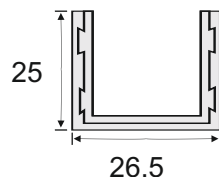

CFTB 01

FLUSH TOWER BOLT (SS 304)
SIZE : 160 X 20MM
WEIGHT CAPACITY : 80 KG

SLIDING TRACK

3.6MTR - ALU ₹ 8700/- PCS

4.8MTR - ALU ₹ 11700/- PCS

CUST 11

SLIDING FOLDING TOP TRACK

3.6MTR - ALU ₹ 4000/- PCS