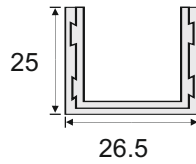

3.6MTR - ALU ₹ 4000/- PCS

4.8MTR - ALU ₹ 5300/- PCS

CUST 12

SLIDING FOLDING BOTTOM TRACK

INSTALLATION WITHOUT BOTTOM GUIDE

	CWSF - 401 A1	CWSF - 401 B1	CWSF - 401 E1	CWSF - 401 F1
	01	NA	01	NA
	01	01	NA	01
	02	NA	02	NA