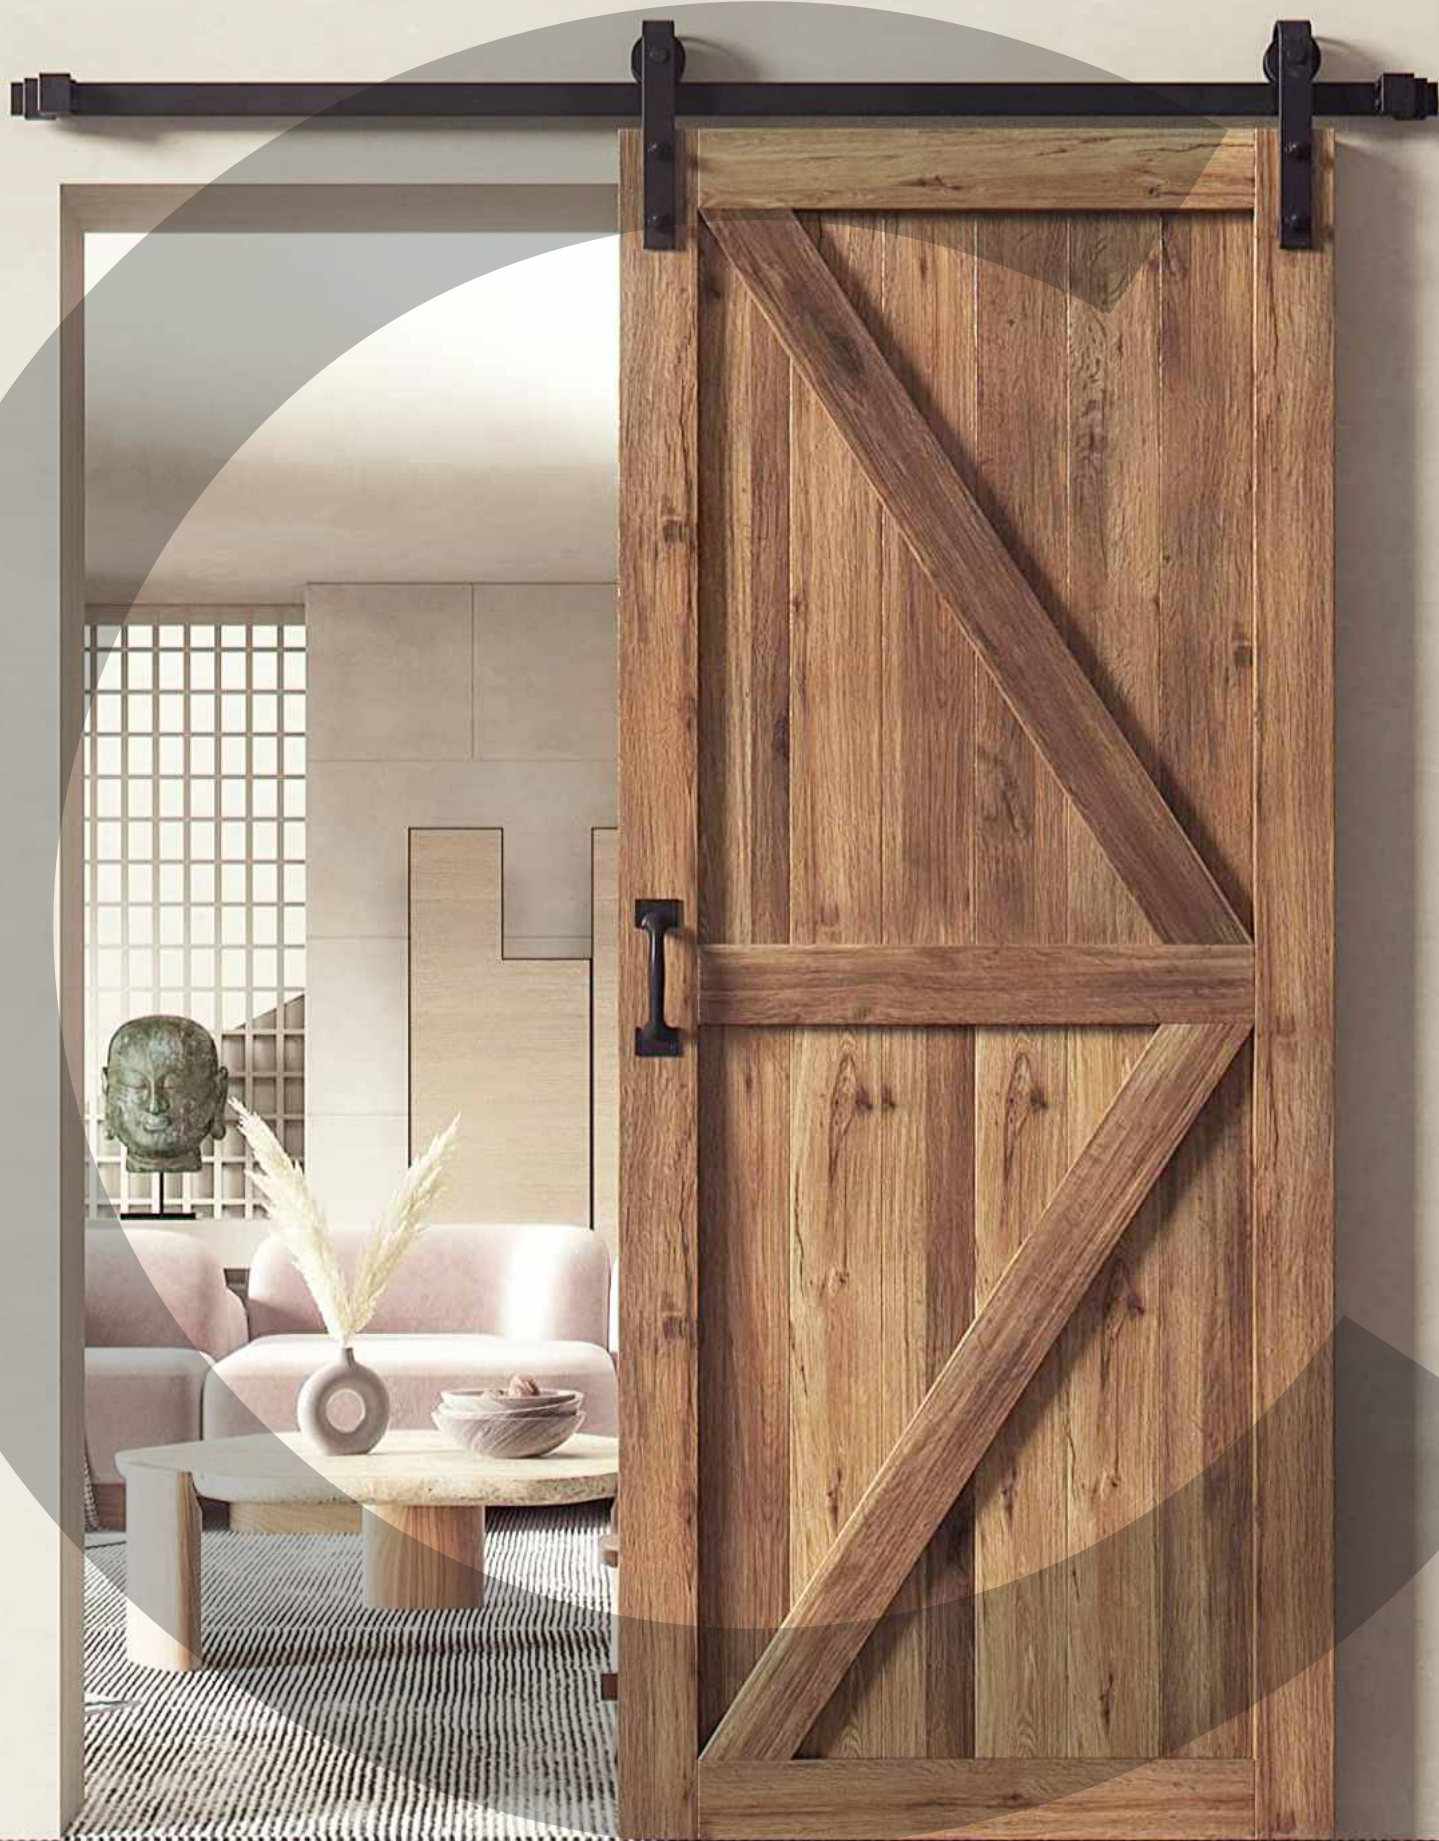

BARN DOOR

2.5 MTR - BLACK ₹ 11400/- SET
 3 MTR - BLACK ₹ 12300/- SET

CWBF 101A

BARN DOOR WITHOUT SOFT CLOSE
 WEIGHT CAPACITY : 200 KG

2.5 MTR - BLACK ₹ 13800/- SET
 3 MTR - BLACK ₹ 14650/- SET

CWBF 101B

BARN DOOR WITH SOFT CLOSE
 WEIGHT CAPACITY : 80 KG