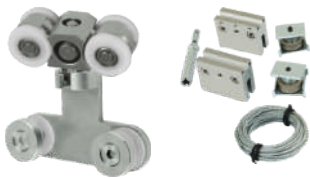

SS ₹ 19600/- SET

MB ₹ 25400/- SET

CGSF 26

METAL GLASS SLIDING SYNCHRO FITTING (BIG ROUND PATCH)
WEIGHT CAPACITY : 100KG

SS ₹ 19100/- SET

CGSF 27

METAL GLASS SLIDING SYNCHRO FITTING (VERTICAL)
WEIGHT CAPACITY : 100KG