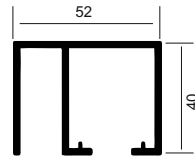

2.44 MTR - ALU ₹ 4700/- PCS

3.66 MTR - ALU ₹ 7050/- PCS

2.44 MTR - MB ₹ 6150/- PCS

3.66 MTR - MB ₹ 9250/- PCS

CUST 61

SLIDING TRACK FOR FIX GLASS