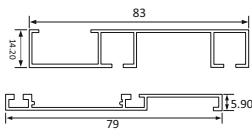

8 FEET - ALU ₹ 3250/- SET

12 FEET - ALU ₹ 4800/- SET

8 FEET - MB ₹ 3900/- SET

12 FEET - MB ₹ 5760/- SET

CWFT 15A

SLIDING DOUBLE TRACK
25 TO 32 MM PLYWOOD