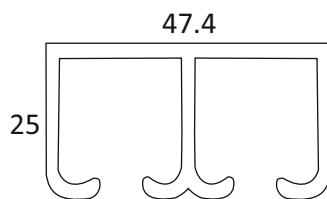

SS ₹ 2900/- SET

CSSP 70

GLASS SLIDING FITTING
WEIGHT CAPACITY : 40KG

SLIDING TRACK

3.66 MTR- ALU ₹ 1750/- PCS

CWFT 11

SLIDING SINGLE TRACK

3.66 MTR- ALU ₹ 3300/- PCS