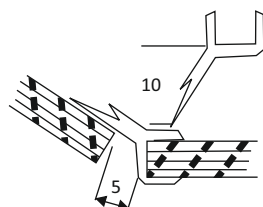

CGS 08
GLASS TO GLASS PVC 135°
2.2 MTR - 8/10/12MM
FIN.: TRANSPARENT

8MM - ₹ 180/- PCS

10MM - ₹ 190/- PCS

12MM - ₹ 200/- PCS