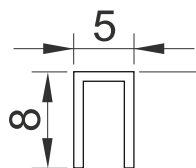

SHINNY BLACK ₹ 1260/- PCS

SHINNY ROSE GOLD ₹ 1260/- PCS

SHINNY GOLD ₹ 1260/- PCS

CNRSUS 6

SS INLAY PROFILE (SS 304)
LENGTH : 2440MM