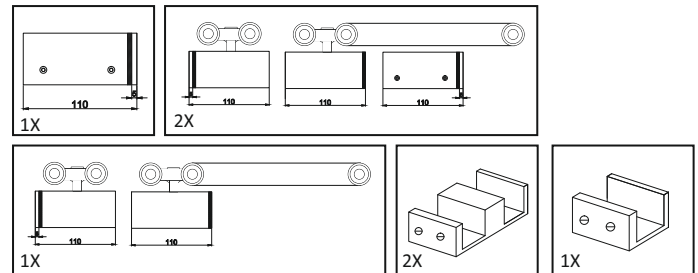

SS

₹ 33500/- SET

GLASS STACKING SYSTEM TWO WAY SOFT CLOSE
(1 FIX + 2 SLIDING DOORS) WITHOUT BOTTOM TRACK
WEIGHT CAPACITY : 60KG
MIN DOOR WIDTH : 600 MM

CAGF 901/4L

SS

₹ 44000/- SET

GLASS STACKING SYSTEM TWO WAY SOFT CLOSE
(1 FIX + 3 SLIDING DOORS) WITHOUT BOTTOM TRACK
WEIGHT CAPACITY : 60KG
MIN DOOR WIDTH : 600 MM