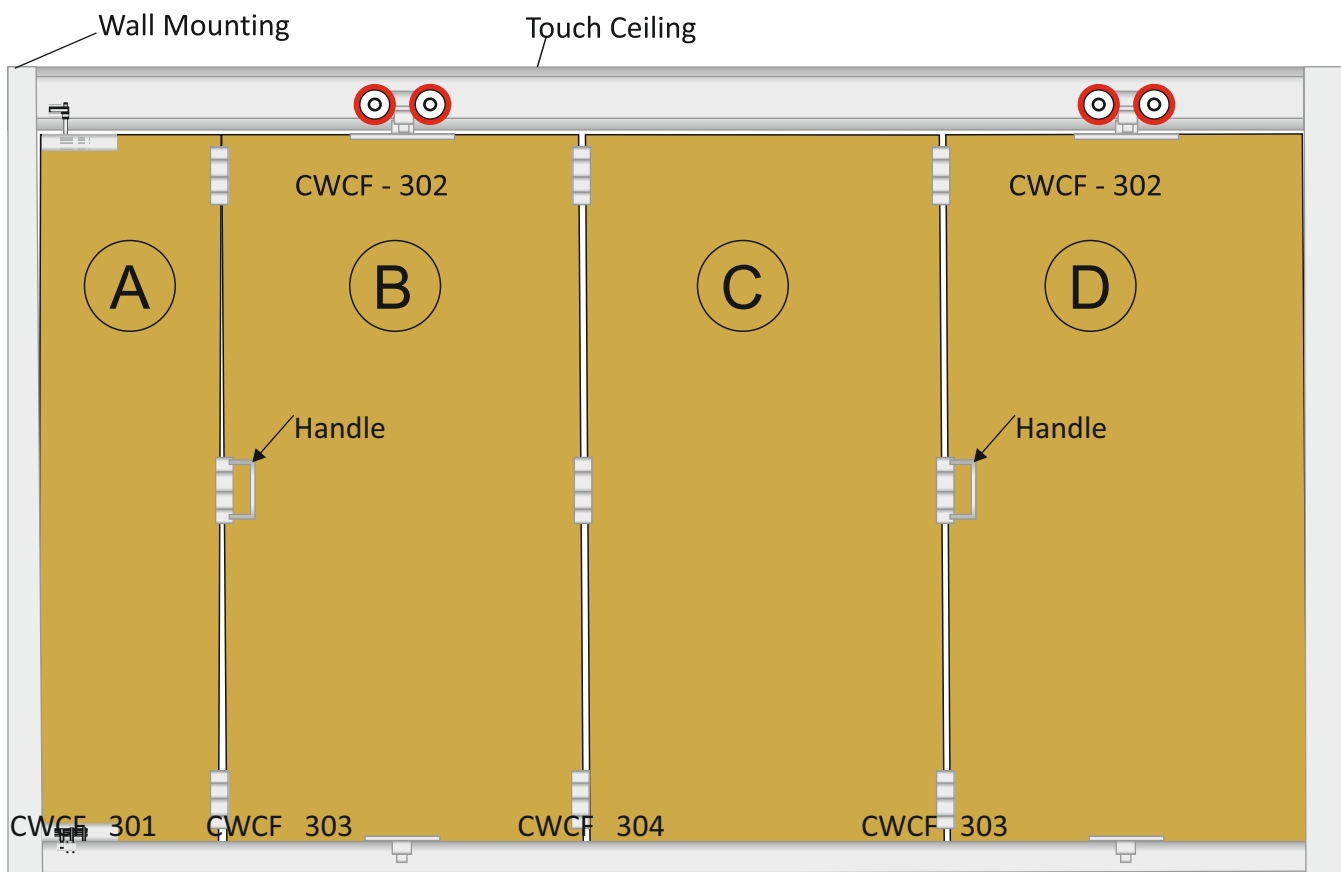

Fitting Instructions :

ORDERING INFORMATION FOR WOODEN CENTER SLIDING FOLDING DOOR FIRST DOOR WALL MOUNTING (CWCF-302)

PRODUCT CODE WITH IMAGE ➔					MRP RS. (SET)
NO. OF PANEL	CWCF 301	CWCF 302	CWCF 303	CWCF 304	
2-PANEL	1 SET	1 SET	1 SET	-	21000
3-PANEL	1 SET	1 SET	1 SET	1 SET	24950
4-PANEL	1 SET	2 SET	2 SET	1 SET	37850
5-PANEL	1 SET	2 SET	2 SET	2 SET	41800
6-PANEL	1 SET	3 SET	3 SET	2 SET	54700