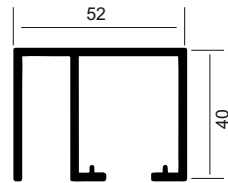

2.44MTR- ALU ₹ 4700/- PCS

3.66MTR- ALU ₹ 7050/- PCS

2.44MTR- MB ₹ 6150/- PCS

3.66MTR- MB ₹ 9250/- PCS

CUST 61

SLIDING TRACK FOR FIX GLASS