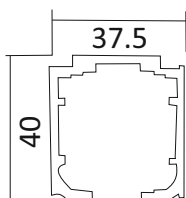

SLIDING TRACK

2.44 MTR - ALU ₹ 3550/- PCS

3.66 MTR - ALU ₹ 5320/- PCS

2.44 MTR - MB ₹ 4650/- PCS

3.66 MTR - MB ₹ 7000/- PCS

CUST 06

SLIDING SINGLE TRACK