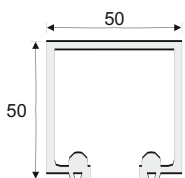

SLIDING TRACK

3.6MTR - ALU ₹ 8700/- PCS

4.8MTR - ALU ₹ 11700/- PCS

CUST 11

SLIDING FOLDING TOP TRACK