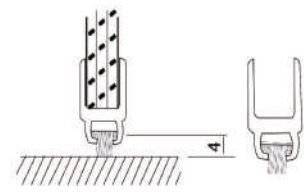

CGS 16
GLASS SEAL WITH BRUSH FOR
SLIDING DOOR 2.2 MTR - 8/10/12MM
FIN.: TRANSPARENT

8MM - ₹ 400/- PCS

10MM - ₹ 400/- PCS

12MM - ₹ 400/- PCS