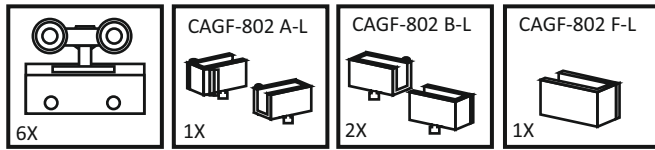

SS

₹ 25000/- SET

CAGF 802/4L

GLASS STACKING SYSTEM
(1 FIX + 3 SLIDING DOORS)
WEIGHT CAPACITY : 100KG
MIN DOOR WIDTH : 450MM