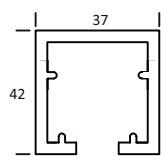

Soft Close

SS ₹ 25900/- SET

Soft Close

SS ₹ 27100/- SET

CGSF 70
MADE IN KOREA
GLASS SLIDING SYNCHRO FITTING
TWO WAY SOFT CLOSE (ROUND)
WEIGHT CAPACITY : 100KG
MIN DOOR WIDTH : 660 MM

CGSF 71
MADE IN KOREA
GLASS SLIDING SYNCHRO FITTING
TWO WAY SOFT CLOSE (SQUARE)
WEIGHT CAPACITY : 100KG
MIN DOOR WIDTH : 660 MM

CGSF 72
MADE IN KOREA
GLASS SLIDING SYNCHRO FITTING
TWO WAY SOFT CLOSE (SMALL ZINC
PATCH) WEIGHT CAPACITY : 100KG
MIN DOOR WIDTH : 660 MM

CGSF 73
MADE IN KOREA
GLASS SLIDING SYNCHRO FITTING
TWO WAY SOFT CLOSE (SMALL ZINC
PATCH) WEIGHT CAPACITY : 100KG
MIN DOOR WIDTH : 660 MM

NEW COLLECTION

Soft Close

SS ₹ 29100/- SET

Soft Close

SS ₹ 30100/- SET

Soft Close

SS ₹ 26500/- SET

MATT BLACK ₹ 32400/- SET

Soft Close

SS ₹ 28100/- SET

CGSF 74
MADE IN KOREA
GLASS SLIDING SYNCHRO FITTING
TWO WAY SOFT CLOSE (SMALL SS
PATCH) WEIGHT CAPACITY : 100KG
MIN DOOR WIDTH : 660 MM

CGSF 75
MADE IN KOREA
GLASS SLIDING SYNCHRO FITTING
TWO WAY SOFT CLOSE (SS BIG PATCH)
WEIGHT CAPACITY : 100KG
MIN DOOR WIDTH : 660 MM

CGSF 76
MADE IN KOREA
GLASS SLIDING SYNCHRO FITTING
TWO WAY SOFT CLOSE (BIG ROUND)
WEIGHT CAPACITY : 100KG
MIN DOOR WIDTH : 660 MM

CGSF 77
MADE IN KOREA
GLASS SLIDING SYNCHRO FITTING
TWO WAY SOFT CLOSE (VERTICAL)
WEIGHT CAPACITY : 100KG
MIN DOOR WIDTH : 660 MM

Soft Close

SS ₹ 28100/- SET

CGSF 78
MADE IN KOREA
GLASS SLIDING SYNCHRO FITTING
TWO WAY SOFT CLOSE (HORIZONTAL)
WEIGHT CAPACITY : 100KG
MIN DOOR WIDTH : 660 MM

SLIDING TRACK

- 2.44MTR- ALU ₹ 4200/- PCS
- 3.66MTR- ALU ₹ 6300/- PCS
- 2.44MTR- MB ₹ 5450/- PCS
- 3.66MTR- MB ₹ 8180/- PCS

CUST 43
SLIDING SINGLE TRACK