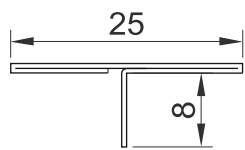

SHINNY BLACK ₹ 1740/- PCS

SHINNY ROSE GOLD ₹ 1740/- PCS

SHINNY GOLD ₹ 1740/- PCS

CNRSTP 5

SS INLAY PROFILE (SS 304)
LENGTH : 2440MM