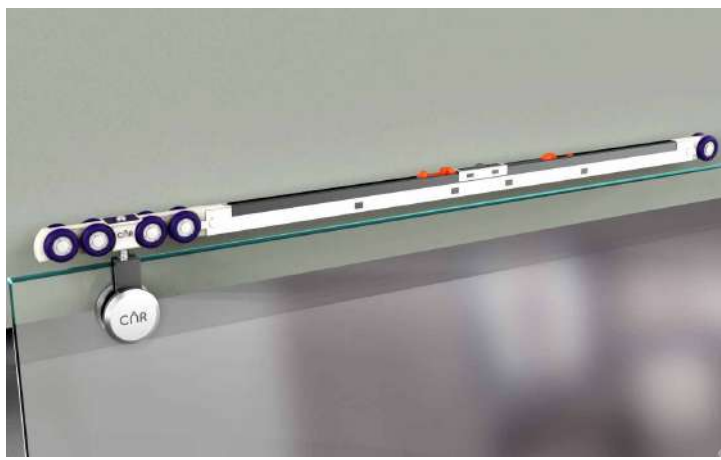

CUCF 10

WALL TO TRACK CLAMP FOR CSST 08

GLASS SLIDING FITTING 8 WHEEL TWO WAY SOFT CLOSE (80KG)

SS ₹ 6000/- SET
MATT BLACK ₹ 6900/- SET

CGSP 30
GLASS SLIDING FITTING 8 WHEEL
TWO WAY SOFT CLOSE (ROUND)
WEIGHT CAPACITY : 80KG
MIN DOOR WIDTH : 600 MM