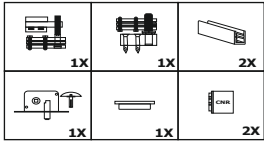

WOODEN CENTER SLIDING FOLDING FITTING (80 KG)

ALU ₹ 15500/- SET

CWCF 501A

COMPLETE WITH PIVOT
(WITH BOTTOM GUIDE)