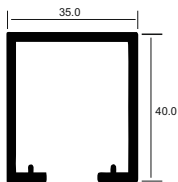

SS ₹ 22700/- SET

CGSF 65

GLASS SLIDING SYNCHRO FITTING (BIG SS PATCH)
WEIGHT CAPACITY : 100KG

SS ₹ 22100/- SET

MB ₹ 28100/- SET

CGSF 66

GLASS SLIDING SYNCHRO FITTING (BIG ROUND)
WEIGHT CAPACITY : 100KG

SLIDING TRACK