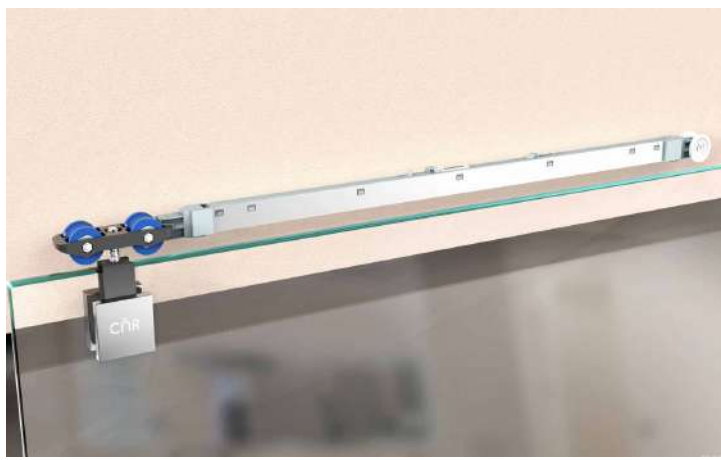

SLIDING TRACK

- 2.44MTR- ALU ₹ 2650/- PCS
- 3.66MTR- ALU ₹ 3980/- PCS
- 2.44MTR- MB ₹ 4400/- PCS
- 3.66MTR- MB ₹ 6600/- PCS

CSST 08

SLIDING SINGLE TRACK

ALU ₹ 450/- PCS

CUCF 10

WALL TO TRACK CLAMP FOR CSST 08