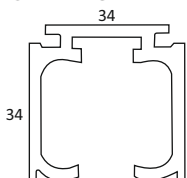

SLIDING TRACK

2.44MTR- ALU ₹ 2650/- PCS

3.66MTR- ALU ₹ 3980/- PCS

2.44MTR- MB ₹ 4400/- PCS

3.66MTR- MB ₹ 6600/- PCS

CSST 08

SLIDING SINGLE TRACK