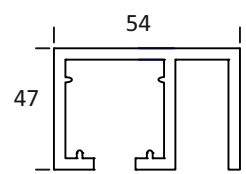

- 2.44MTR- ALU ₹ 6100/- PCS
- 3.66MTR- ALU ₹ 9150/- PCS
- 2.44MTR- MB ₹ 8000/- PCS
- 3.66MTR- MB ₹ 12000/- PCS

CUST 44
SLIDING TRACK FOR FIX GLASS