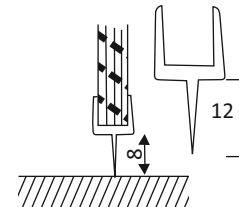

8MM - ₹ 180/- PCS

10MM - ₹ 190/- PCS

12MM - ₹ 200/- PCS

CGS 09
 GLASS TO GLASS PVC 180°
 2.2 MTR - 8/10/12MM
 FIN.: TRANSPARENT

8MM - ₹ 180/- PCS

10MM - ₹ 190/- PCS

12MM - ₹ 200/- PCS

CGS 10
 GLASS TO FLOOR PVC
 2.2 MTR - 8/10/12MM
 FIN.: TRANSPARENT