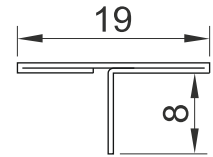

SHINNY BLACK ₹ 1620/- PCS

SHINNY ROSE GOLD ₹ 1620/- PCS

SHINNY GOLD ₹ 1620/- PCS

CNRSTP 4

SS INLAY PROFILE (SS 304)
LENGTH : 2440MM