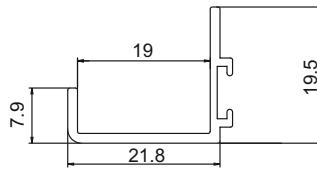

3 MTR - ALU	₹ 1000/- PCS
3 MTR - MB	₹ 1150/- PCS
3 MTR - CHROME	₹ 1200/- PCS
3 MTR - ROSE GOLD	₹ 1250/- PCS

CSPH 02

WARDROBE EDGE PROFILE WITH BRUSH STRIP FOR 19 MM PLYWOOD