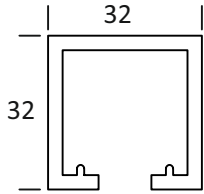

SLIDING TRACK

2.44 MTR - ALU ₹ 2950/- PCS

3.66 MTR - ALU ₹ 4430/- PCS

2.44 MTR - MB ₹ 3900/- PCS

3.66 MTR - MB ₹ 5850/- PCS

CUST 40

SLIDING SINGLE TRACK