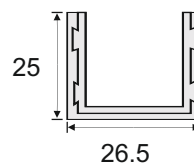

3.6MTR - ALU ₹ 4000/- PCS

4.8MTR - ALU ₹ 5300/- PCS

CUST 12

SLIDING FOLDING BOTTOM TRACK