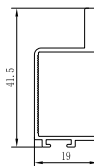

3 MTR - MB	₹ 2050/- PCS
3 MTR - CHROME	₹ 2100/- PCS
3 MTR - ROSE GOLD	₹ 2200/- PCS

CSPH 09

WARDROBE EDGE HANDLE PROFILE FOR 25 MM PLYWOOD