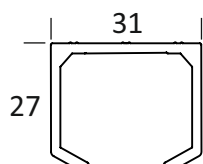

SLIDING TRACK

2.44MTR- ALU ₹ 2800/- PCS

3.66MTR- ALU ₹ 4200/- PCS

CUST 25

SLIDING SINGLE TRACK