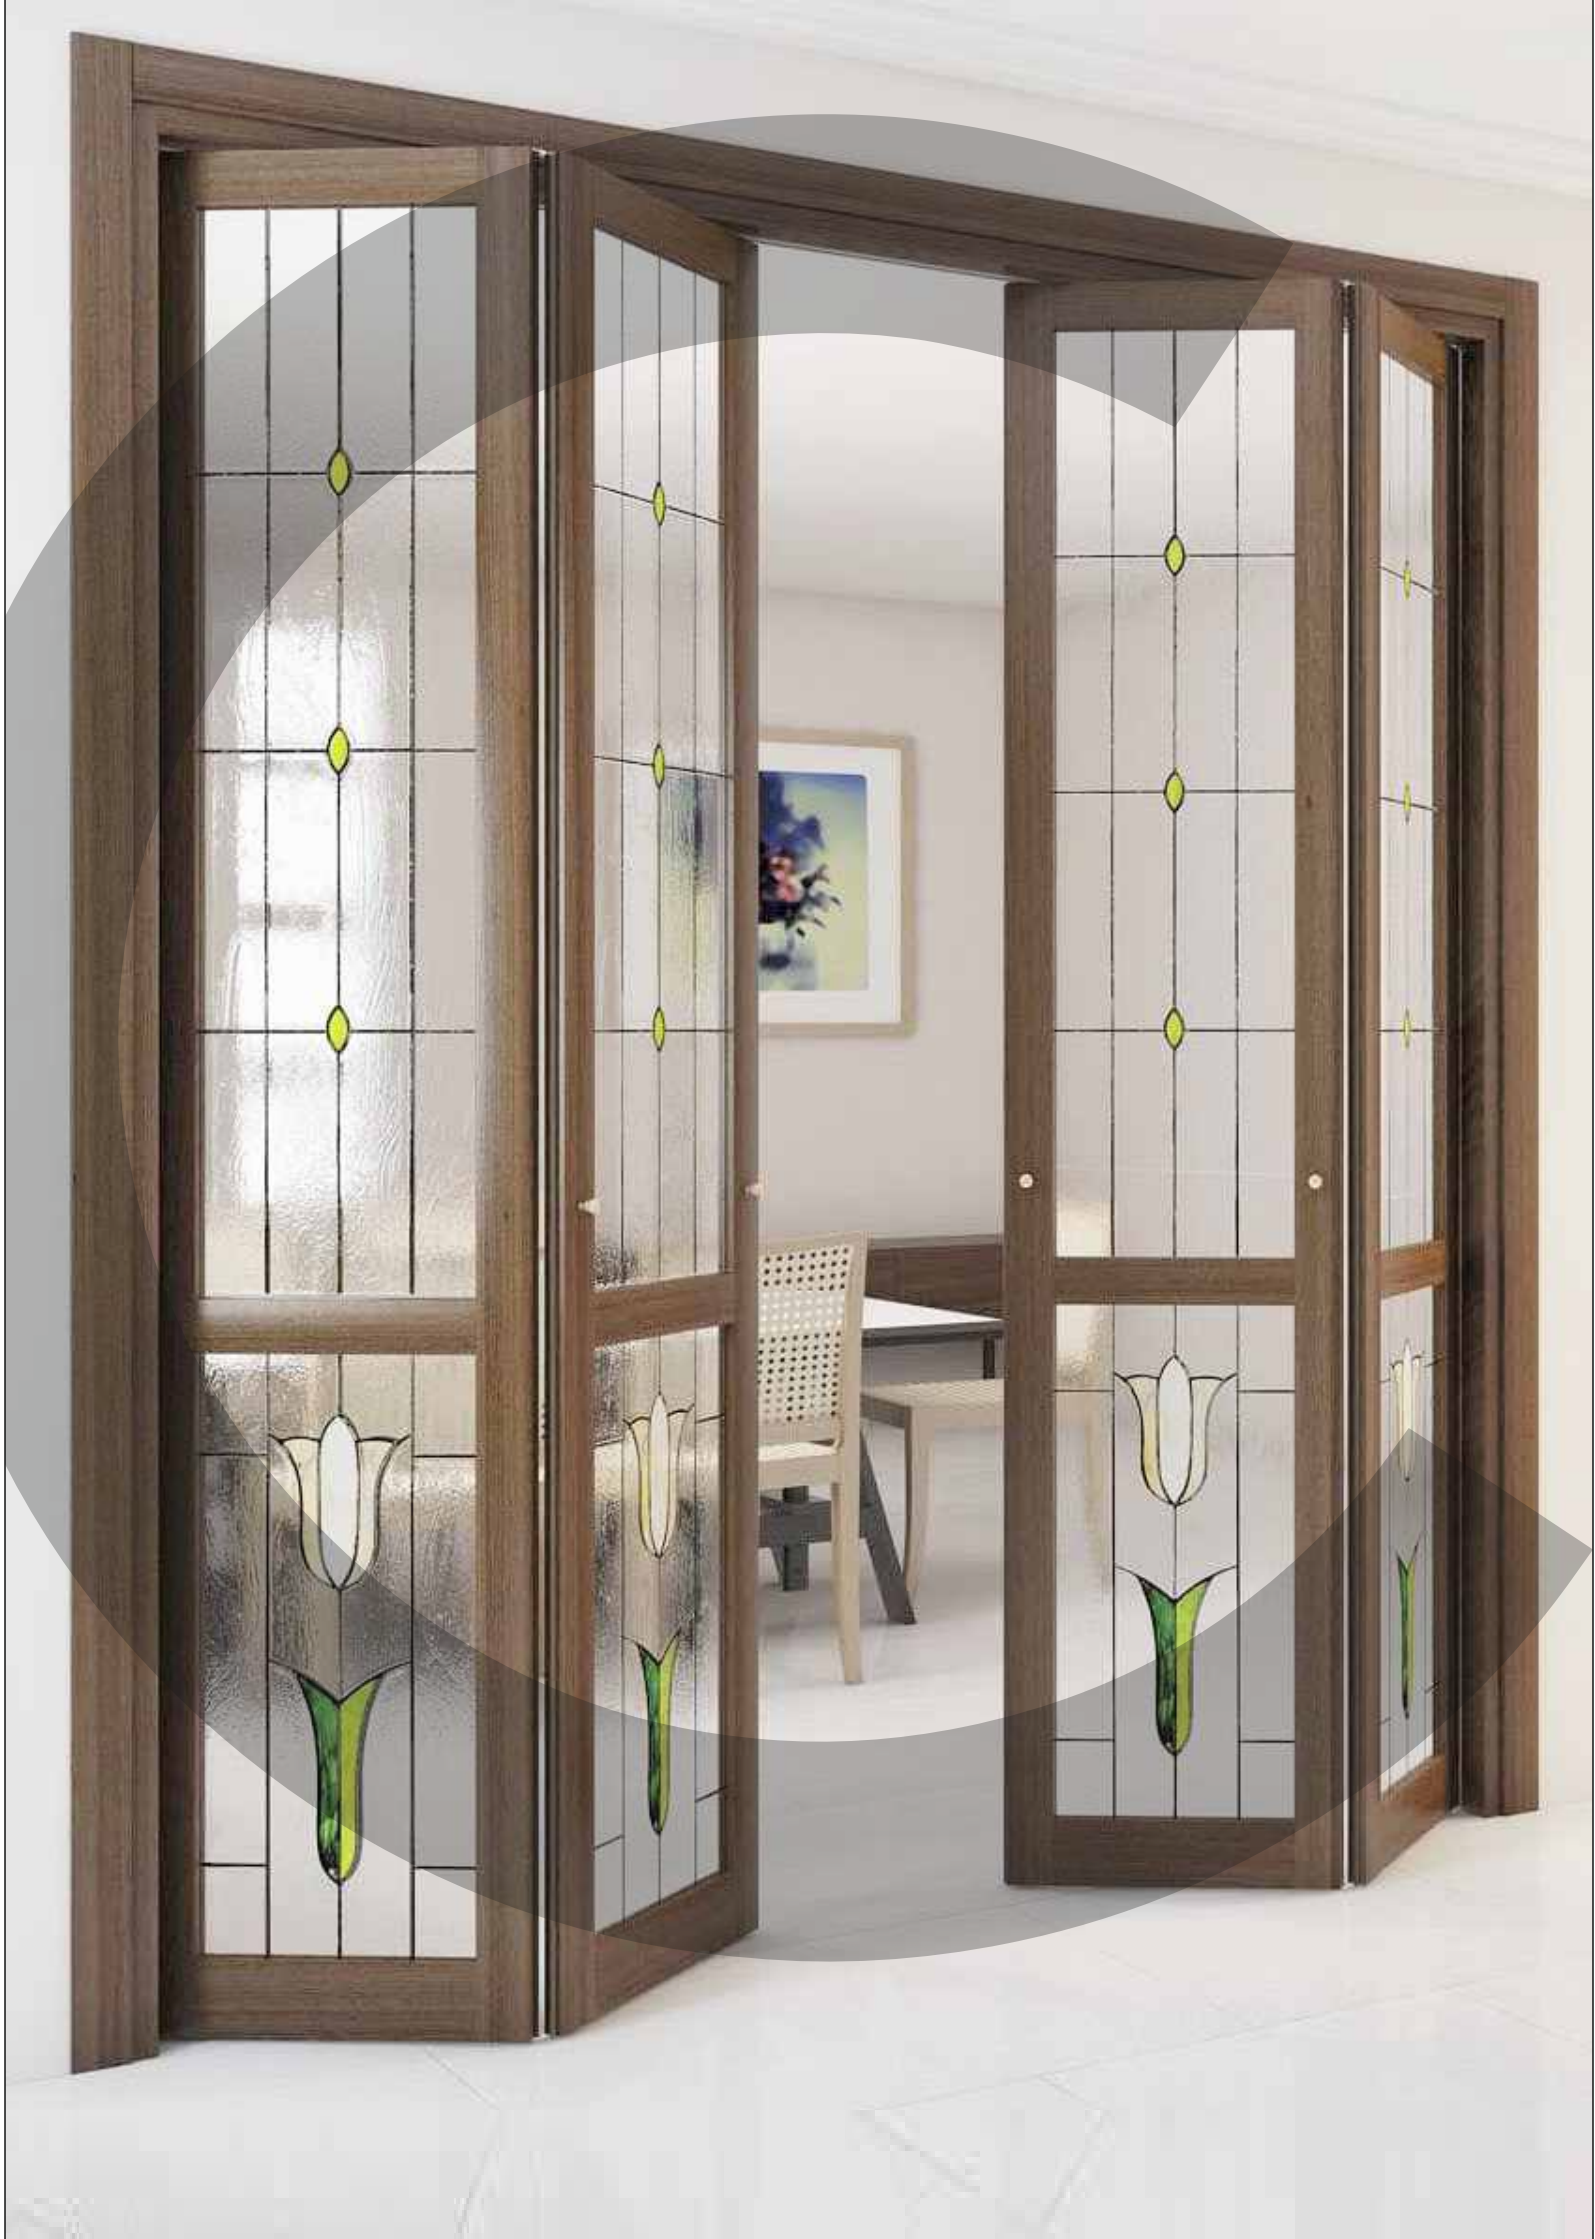

ORDERING INFORMATION FOR WOODEN SIDE SLIDING FOLDING DOOR FIRST DOOR WALL MOUNTING (CWSF-106)

PRODUCT CODE WITH IMAGE ➔					NO. 1
NO. OF PANEL	CWSF 106	CWSF 102	CWSF 104	CWSF 105	MRP (SET)
2-PANEL	1 SET	-	1 SET	1 SET	19550
3-PANEL	1 SET	1 SET	-	1 SET	22650
4-PANEL	1 SET	1 SET	1 SET	2 SET	38250
5-PANEL	1 SET	2 SET	-	2 SET	41350
6-PANEL	1 SET	2 SET	1 SET	3 SET	56950