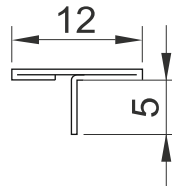

SHINNY BLACK ₹ 1420/- PCS

SHINNY ROSE GOLD ₹ 1420/- PCS

SHINNY GOLD ₹ 1420/- PCS

CNRSTP 3

SS INLAY PROFILE (SS 304)
LENGTH : 2440MM