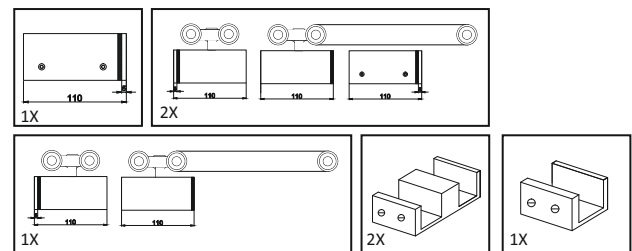

CAGF 1001/3R

SS

₹ 39000/- SET

GLASS STACKING SYSTEM TWO WAY SOFT CLOSE
(1 FIX + 2 SLIDING DOORS) WITHOUT BOTTOM TRACK
WEIGHT CAPACITY : 80KG
MIN DOOR WIDTH : 600 MM

CAGF 1001/4L

SS

₹ 49000/- SET

GLASS STACKING SYSTEM TWO WAY SOFT CLOSE
(1 FIX + 3 SLIDING DOORS) WITHOUT BOTTOM TRACK
WEIGHT CAPACITY : 80KG
MIN DOOR WIDTH : 600 MM