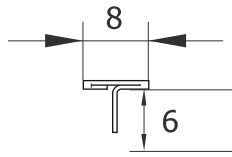

SHINNY BLACK ₹ 1240/- PCS

SHINNY ROSE GOLD ₹ 1240/- PCS

SHINNY GOLD ₹ 1240/- PCS

CNRSTP 2

SS INLAY PROFILE (SS 304)
LENGTH : 2440MM