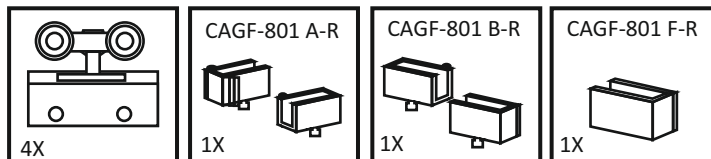

SS ₹ 16800/- SET

CAGF 801/3R

GLASS STACKING SYSTEM
(1 FIX + 2 SLIDING DOORS)
WEIGHT CAPACITY : 80KG
MIN DOOR WIDTH : 450MM