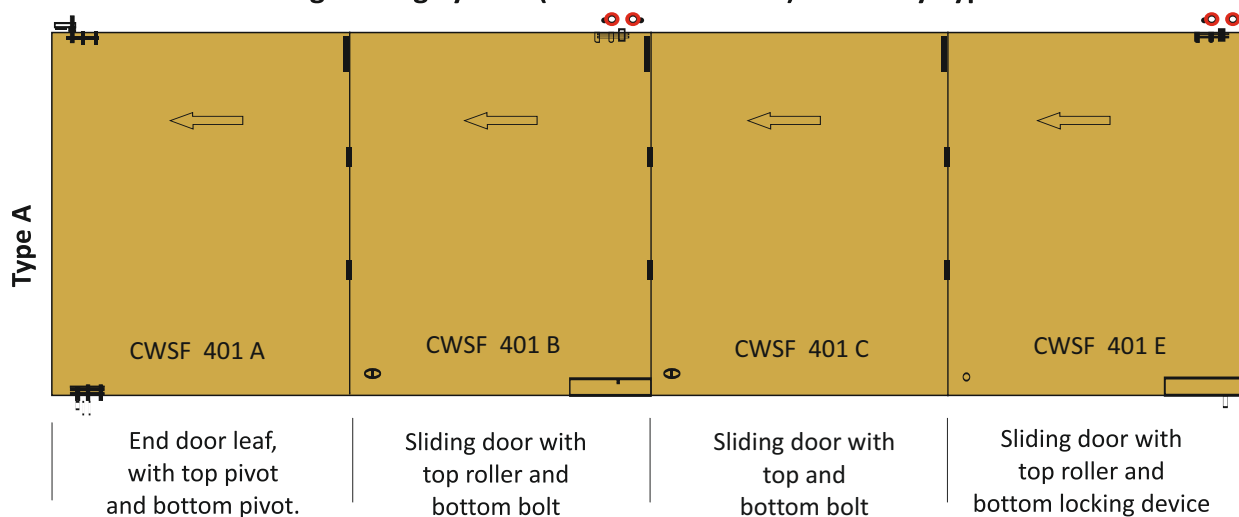

Wooden Side Sliding Folding System With Pivot Mounting CWSF - 401

Wooden Side Sliding Folding System (with bottom track) Assembly Types