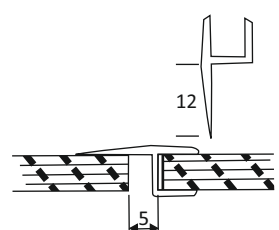

CGS 09
GLASS TO GLASS PVC 180°
2.2 MTR - 8/10/12MM
FIN.: TRANSPARENT

8MM - ₹ 180/- PCS

10MM - ₹ 190/- PCS

12MM - ₹ 200/- PCS