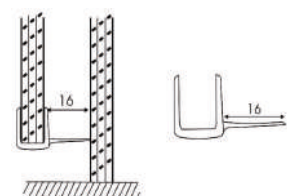

8MM - ₹ 180/- PCS

10MM - ₹ 190/- PCS

12MM - ₹ 200/- PCS

CGS 16
 GLASS SEAL WITH BRUSH FOR
 SLIDING DOOR 2.2 MTR - 8/10/12MM
 FIN.: TRANSPARENT

8MM - ₹ 400/- PCS

10MM - ₹ 400/- PCS

12MM - ₹ 400/- PCS

CGS 17
 GLASS SEAL WITH BRUSH FOR
 SLIDING DOOR 2.2 MTR - 8/10/12MM
 FIN.: TRANSPARENT

8MM - ₹ 350/- PCS

10MM - ₹ 350/- PCS

12MM - ₹ 350/- PCS

CGS 12
 GLASS TO GLASS 180°
 MAGNETIC 2.2 MTR - 8/10/12MM
 FIN.: TRANSPARENT

8MM - ₹ 1000/- SET

10MM - ₹ 1000/- SET

12MM - ₹ 1000/- SET

CGS 13
 GLASS TO GLASS 90° MAGNETIC
 2.2 MTR - 8/10/12MM
 FIN.: TRANSPARENT