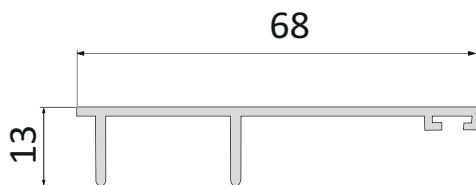

CGPSC 04

ALUMINIUM COVER FOR TRACK CGPST 03

3MTR. ALU ₹ 1900/- PCS

4MTR. ALU ₹ 2550/- PCS

6MTR. ALU ₹ 3820/- PCS