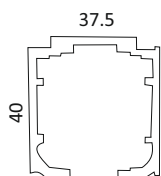

SLIDING TRACK

2.44MTR- ALU ₹ 3550/- PCS
3.66MTR- ALU ₹ 5320/- PCS
2.44MTR- MB ₹ 4650/- PCS
3.66MTR- MB ₹ 7000/- PCS

CUST 06

SLIDING SINGLE TRACK