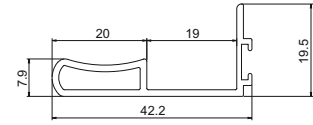

3 MTR - ALU	₹ 1770/- PCS
3 MTR - MB	₹ 2020/- PCS
3 MTR - CHROME	₹ 2080/- PCS
3 MTR - ROSE GOLD	₹ 2200/- PCS

CSPH 03

WARDROBE EDGE HANDLE PROFILE WITH BRUSH STRIP FOR 19 MM PLYWOOD