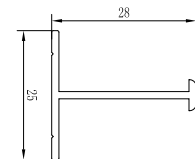

CSPH 05

WARDROBE EDGE HANDLE PROFILE WITH BRUSH STRIP FOR 25 MM PLYWOOD

3 MTR - MB	₹ 2050/- PCS
3 MTR - CHROME	₹ 2100/- PCS
3 MTR - ROSE GOLD	₹ 2200/- PCS

CSPH 09

WARDROBE EDGE HANDLE PROFILE FOR 25 MM PLYWOOD