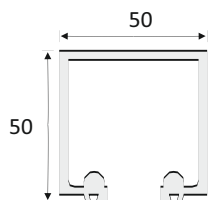

SIDE SLIDING FOLDING
CENTER HANDLE

ALU-3.6MTR ₹ 8700/- PCS

ALU-4.8MTR ₹ 11700/- PCS

CUST 11

SLIDING FOLDING TOP TRACK

ALU-3.6MTR ₹ 4000/- PCS

ALU-4.8MTR ₹ 5300/- PCS

CUST 12