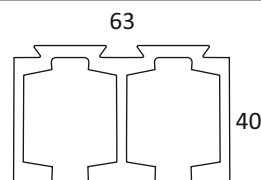

3.66MTR- ALU ₹ 8500/- PCS

3.66MTR- MB ₹ 11000/- PCS

CUST 07

SLIDING DOUBLE TRACK