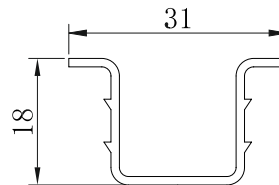

3.6 MTR- ALU ₹ 2200/- PCS

CSBT 15

SLIDING FOLDING TRACK