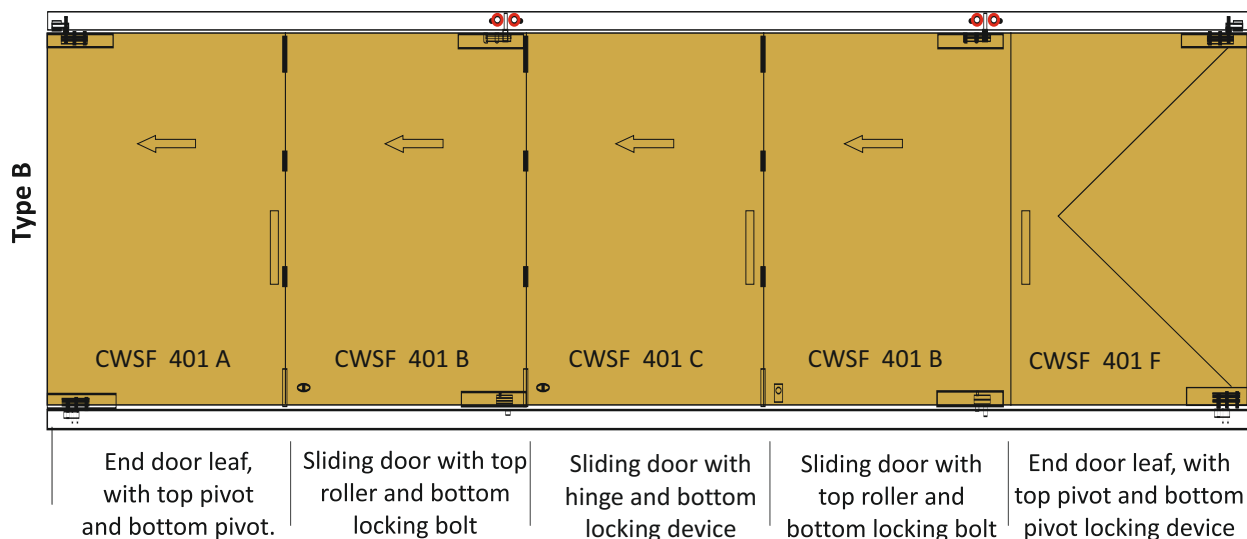

Wooden Side Sliding Folding System With Pivot Mounting CWSF - 401

Wooden Side Sliding Folding System (with bottom track) Assembly Types