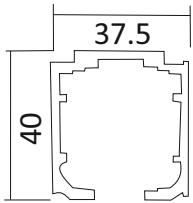

SLIDING TRACK

2.44 MTR - ALU ₹ 3550/- PCS

3.66 MTR - ALU ₹ 5320/- PCS

2.44 MTR - MB ₹ 4650/- PCS

3.66 MTR - MB ₹ 7000/- PCS

CUST 06

SLIDING SINGLE TRACK