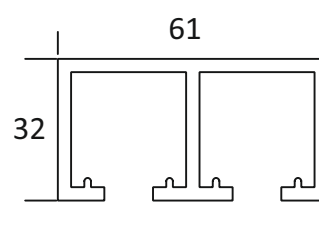

2.44MTR- ALU ₹ 5930/- PCS

3.66MTR- ALU ₹ 8900/- PCS

2.44MTR- MB ₹ 7700/- PCS

3.66MTR- MB ₹ 11550/- PCS

CUST 42

SLIDING DOUBLE TRACK