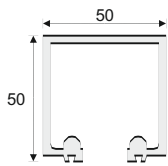

3.6MTR - ALU ₹ 8700/- PCS

4.8MTR - ALU ₹ 11700/- PCS

CUST 11
SLIDING FOLDING TOP TRACK