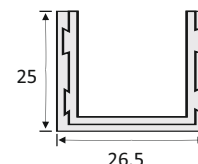

ALU-3.6MTR ₹ 4000/- PCS

ALU-4.8MTR ₹ 5300/- PCS

CUST 12

SLIDING FOLDING BOTTOM TRACK

Ordering Information for Glass Centre Sliding Folding System with Track Mounting & Bottom Track

	CGSF - 401	CGSF - 402	CGSF - 403	CGSF - 405	CGSF - 406
FOR 2 DOOR	1 SET	1 SET	1 SET	2 PCS	OPTIONAL
FOR 3 DOOR	1 SET	1 SET	1 SET	4 PCS	OPTIONAL
FOR 4 DOOR	1 SET	2 SET	2 SET	6 PCS	OPTIONAL
FOR 5 DOOR	1 SET	2 SET	2 SET	8 PCS	OPTIONAL
FOR 6 DOOR	1 SET	3 SET	3 SET	10 PCS	OPTIONAL