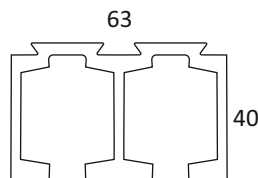

3.66MTR- ALU ₹ 8500/- PCS

3.66MTR- MB ₹ 11000/- PCS

CUST 07

SLIDING DOUBLE TRACK