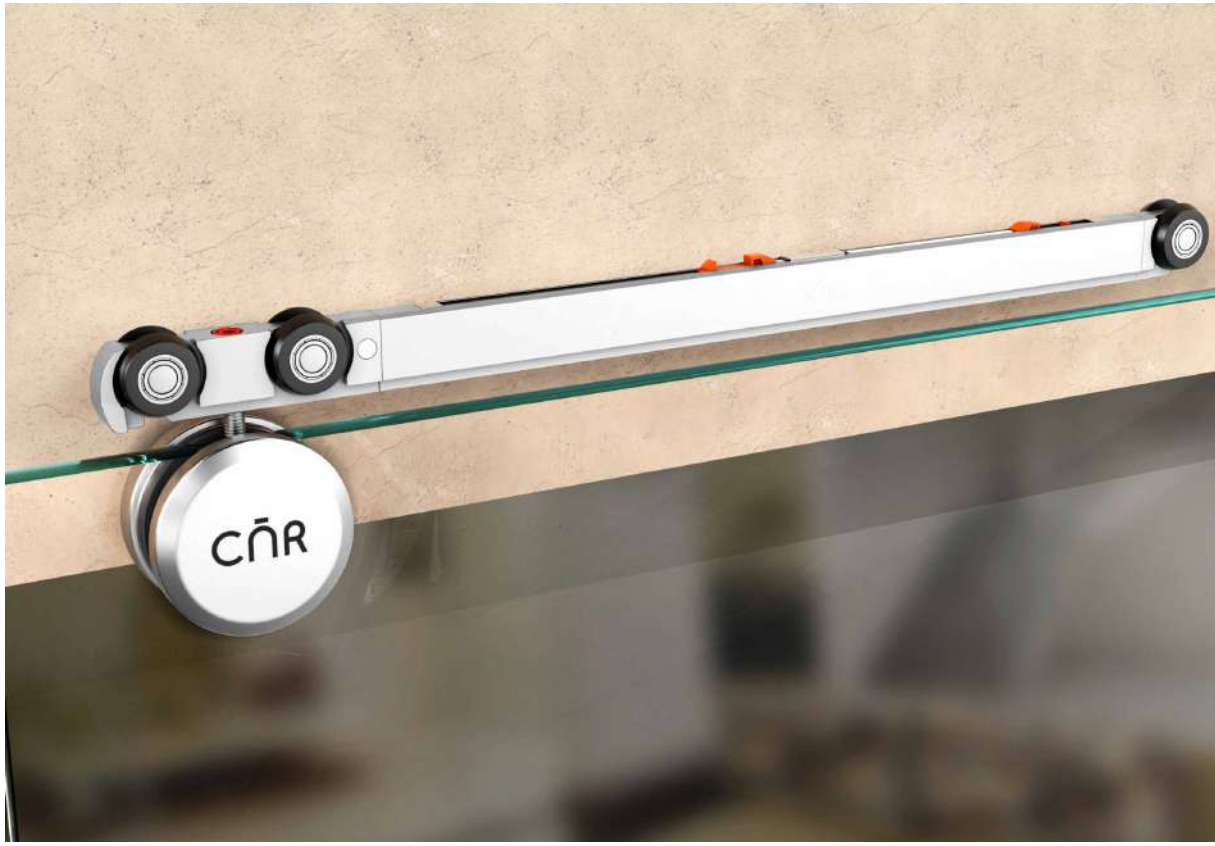

SOFT CLOSE GLASS SLIDING FITTING (150KG)

NEW COLLECTION