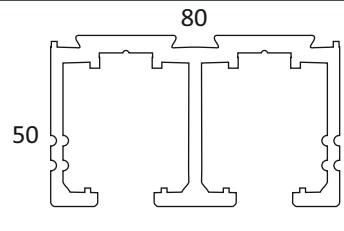

NEW COLLECTION

SS ₹ 25100/- SET

CGSF 31
GLASS SLIDING SYNCHRO FITTING
TWO WAY SOFT CLOSE (SQUARE)
WEIGHT CAPACITY : 80KG

SLIDING TRACK

3.66MTR- ALU ₹ 6100/- PCS

CUST 18
SLIDING SINGLE TRACK

3.66MTR- ALU ₹ 10000/- PCS