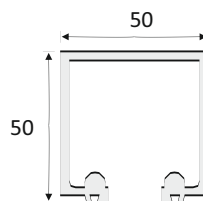

ALU-3.6MTR ₹ 8700/- PCS

ALU-4.8MTR ₹ 11700/- PCS

CUST 11

SLIDING FOLDING TOP TRACK