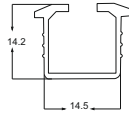

CWFT 08

SLIDING SINGLE TRACK

MATT ZINC ₹ 3000/- SET

CWWF 14

WOODEN SLIDING FITTING
(TWO DOOR KIT)
TWO WAY SOFT CLOSE
WEIGHT CAPACITY : 60 KG

6 FEET - ALU ₹ 1850/- SET

8 FEET - ALU ₹ 2450/- SET

12 FEET - ALU ₹ 3700/- SET