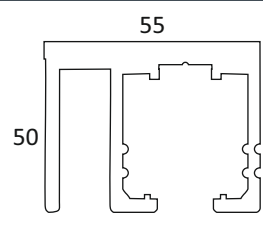

3.66MTR- ALU ₹ 9500/- PCS

CUST 20
SLIDING TRACK FOR FIX
GLASS