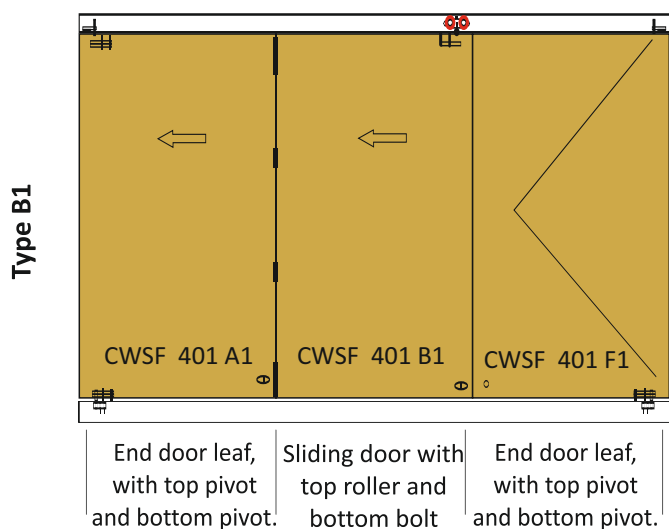

Wooden Side Sliding Folding System (without bottom track) Assembly Types