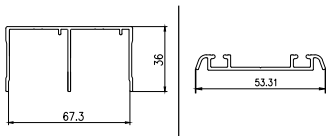

8 FEET - ALU ₹ 3600/- SET

12 FEET - ALU ₹ 5400/- SET

8 FEET - MB ₹ 4400/- SET

12 FEET - MB ₹ 6600/- SET

CWFT 18A

SLIDING DOUBLE TRACK
DOOR THICKNESS MAX 25MM