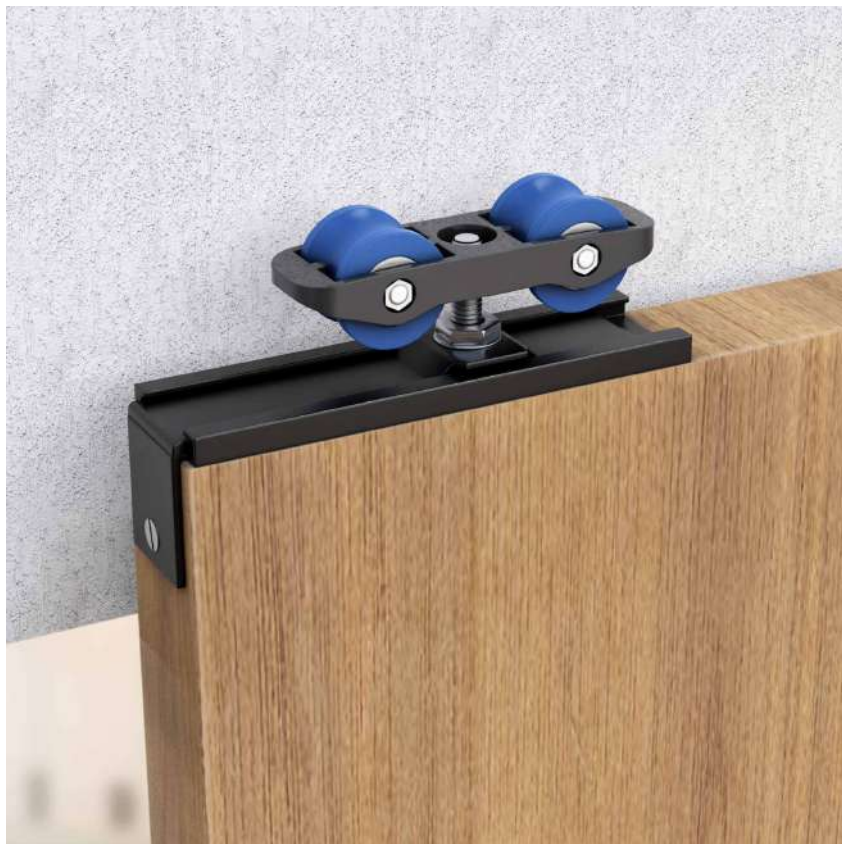

WOODEN SLIDING FITTING (100 KG)

ZINC ₹ 2050/- SET

CWSD 50

WOODEN DOOR SLIDING FITTING
WEIGHT CAPACITY : 100 KG

ZINC ₹ 2300/- SET

CWSD 51

WOODEN DOOR SLIDING FITTING
WEIGHT CAPACITY : 100 KG

ZINC ₹ 2600/- SET

CWSD 52

WOODEN DOOR SLIDING FITTING
WEIGHT CAPACITY : 100 KG

ALU ₹ 4600/- SET

CWSD 53

WOODEN DOOR SLIDING FITTING
WITH INVISIBLE CLAMP
WEIGHT CAPACITY : 100 KG

WOODEN SYNCHRO FITTING (100 KG)

NEW COLLECTION

ALU ₹ 9600/- SET

CWSS 50

WOODEN DOOR SYNCHRO
SLIDING FITTING
WEIGHT CAPACITY : 100 KG

NEW COLLECTION

ALU ₹ 10100/- SET

CWSS 51

WOODEN DOOR SYNCHRO
SLIDING FITTING
WEIGHT CAPACITY : 100 KG

NEW COLLECTION

ALU ₹ 10700/- SET

CWSS 52

WOODEN DOOR SYNCHRO
SLIDING FITTING
WEIGHT CAPACITY : 100 KG