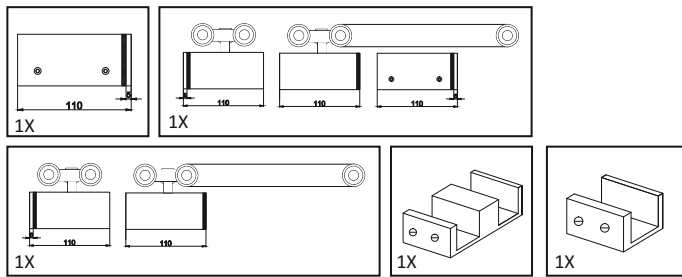

SOFT CLOSE GLASS STACKING SYSTEM

CAGF 1001/3L

SS

₹ 39000/- SET

GLASS STACKING SYSTEM TWO WAY SOFT CLOSE
(1 FIX + 2 SLIDING DOORS) WITHOUT BOTTOM TRACK
WEIGHT CAPACITY : 80KG
MIN DOOR WIDTH : 600 MM