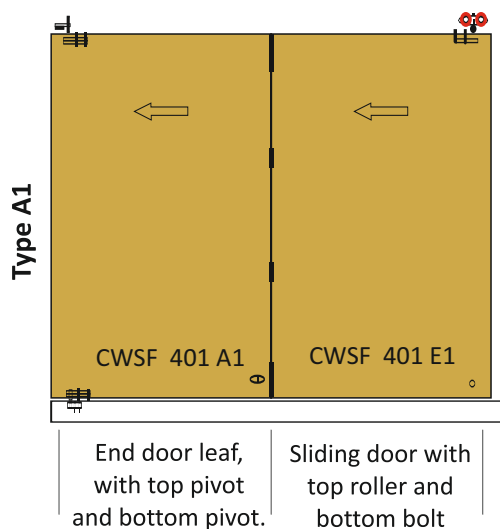

Wooden Side Sliding Folding System (without bottom track) Assembly Types