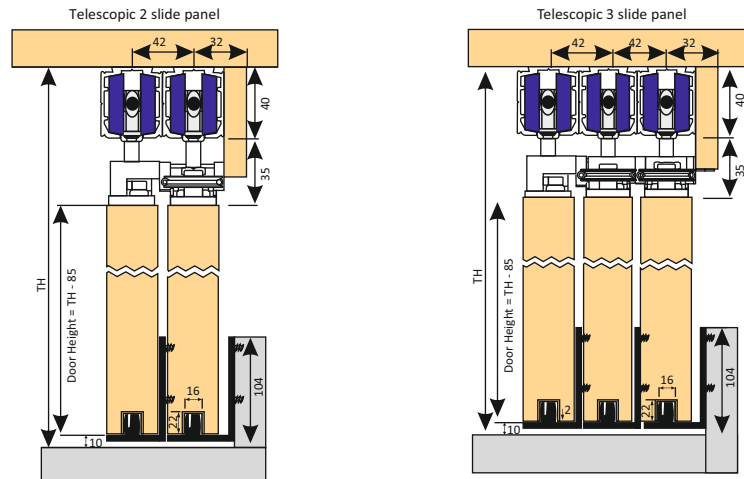

2.44 MTR - MB ₹ 4650/- PCS

3.66 MTR - MB ₹ 7000/- PCS

CUST 06

SLIDING SINGLE TRACK

WOODEN TELESCOPIC SYSTEM

SOFT CLOSE WOODEN TELESCOPIC SYSTEM (60 KG)

Soft Close

ALU ₹ 25300/- SET