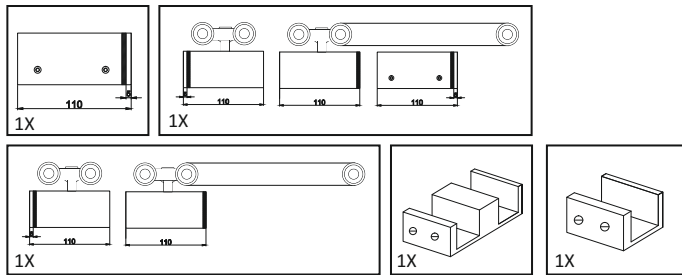

SOFT CLOSE GLASS STACKING SYSTEM

CAGF 901/3L

SS

₹ 33500/- SET

GLASS STACKING SYSTEM TWO WAY SOFT CLOSE
(1 FIX + 2 SLIDING DOORS) WITHOUT BOTTOM TRACK
WEIGHT CAPACITY : 60KG
MIN DOOR WIDTH : 600 MM