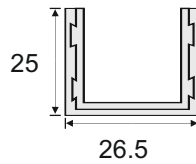

3.6MTR - ALU ₹ 4000/- PCS

4.8MTR - ALU ₹ 5300/- PCS

CUST 12
SLIDING FOLDING BOTTOM TRACK

APPLICATION SCHEME

CENTER SLIDING FOLDING	NO. OF PANELS	ORDER DETAILS
	2 DOOR	CWSF 510A - 1 SET CWSF 511A - 1 SET
	2 DOOR + 1 DOOR	CWSF 501A - 2 SET CWSF 511A - 1 SET
	3 DOOR	CWSF 501A - 1 SET CWSF 511A - 1 SET
	3 DOOR + 1 DOOR	CWSF 501A - 2 SET CWSF 511A - 1 SET
	4 DOOR	CWSF 501A - 1 SET CWSF 511A - 2 SET
	4 DOOR + 1 DOOR	CWSF 501A - 2 SET CWSF 511A - 2 SET
	5 DOOR	CWSF 501A - 1 SET CWSF 511A - 2 SET
	5 DOOR + 1 DOOR	CWSF 501A - 2 SET CWSF 511A - 2 SET
	6 DOOR	CWSF 501A - 1 SET CWSF 511A - 3 SET
	6 DOOR + 1 DOOR	CWSF 501A - 2 SET CWSF 511A - 3 SET
	7 DOOR	CWSF 501A - 1 SET CWSF 511A - 3 SET