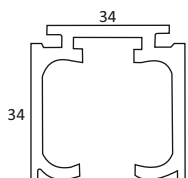

SLIDING TRACK

2.44 MTR - ALU ₹ 2650/- PCS

3.66 MTR - ALU ₹ 3980/- PCS

2.44 MTR - MB ₹ 4400/- PCS

3.66 MTR - MB ₹ 6600/- PCS

CSST 08

SLIDING SINGLE TRACK