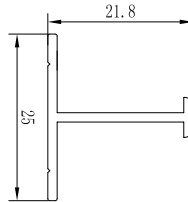

2.5 MTR - ALU	₹ 820/- PCS
2.5 MTR - MB	₹ 930/- PCS
2.5 MTR - CHROME	₹ 960/- PCS
2.5 MTR - ROSE GOLD	₹ 990/- PCS

CSPH 06

DIVIDER PROFILE FOR 19MM PLYWOOD