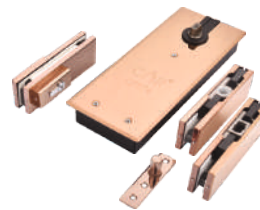

RG ₹ 8600/- SET

CFS 74 RG
FLOOR SPRING (DOUBLE CROCK)
W/O PIVOT
WEIGHT CAPACITY : 120 KG
DOOR WIDTH : 1100MM
EN 3, (5 YEARS GUARANTEE)

RG ₹ 9100/- SET

CFS 74 RG

FLOOR SPRING (DOUBLE CROCK)
WITH PIVOT
WEIGHT CAPACITY : 120 KG
DOOR WIDTH : 1100MM
EN 3, (5 YEARS GUARANTEE)

RG ₹ 12600/- SET

CFS 74 RG COMBO

CFS 74 COMBO
W/O LOCK
(CPF 01 -1 PCS, CPF 02 - 1 PCS,
CSOP 07 - 1 PCS)
EN 3, (5 YEARS GUARANTEE)

RG ₹ 15400/- SET

CFS 74 RG COMBO

CFS 74 COMBO
WITH LOCK
CPF 01 -1 PCS, CPF 02 - 1 PCS,
CPF 05 - 1 PCS, CSOP 07 - 1 PCS
EN 3, (5 YEARS GUARANTEE)