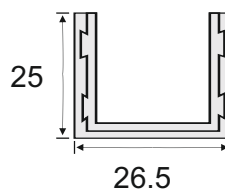

3.6MTR - ALU ₹ 4000/- PCS

4.8MTR - ALU ₹ 5300/- PCS

CUST 12

SLIDING FOLDING BOTTOM TRACK