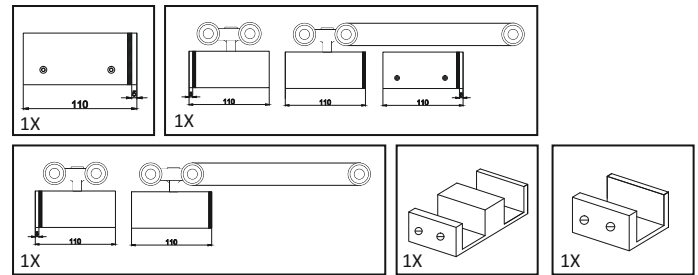

SOFT CLOSE GLASS STACKING SYSTEM

CAGF 901/3L

SS

₹ 33500/- SET

GLASS STACKING SYSTEM TWO WAY SOFT CLOSE
(1 FIX + 2 SLIDING DOORS) WITHOUT BOTTOM TRACK
WEIGHT CAPACITY : 60KG
MIN DOOR WIDTH : 600 MM

CAGF 901/3R