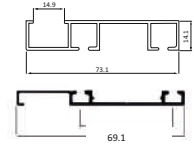

8 FEET - MB ₹ 2950/- SET

12 FEET - MB ₹ 4420/- SET

CWFT 14

SLIDING SINGLE TRACK
(4 PCS)

MATT ZINC ₹ 3000/- SET

CWWF 15

WOODEN SLIDING FITTING
(TWO DOOR KIT)
TWO WAY SOFT CLOSE
WEIGHT CAPACITY : 60 KG

6 FEET - ALU ₹ 2150/- SET