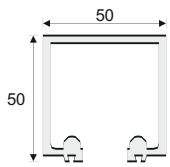

3.6MTR - ALU ₹ 8700/- PCS

4.8MTR - ALU ₹ 11700/- PCS

CUST 11

SLIDING FOLDING TOP TRACK