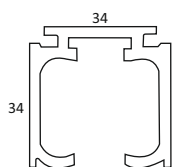

SLIDING TRACK

CSST 08
SLIDING SINGLE TRACK

- 2.44 MTR - ALU ₹ 2650/- PCS
- 3.66 MTR - ALU ₹ 3980/- PCS
- 2.44 MTR - MB ₹ 4400/- PCS
- 3.66 MTR - MB ₹ 6600/- PCS