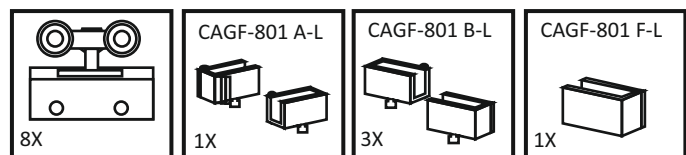

SS ₹ 30000/- SET

CAGF 801/5L

GLASS STACKING SYSTEM
(1 FIX + 4 SLIDING DOORS)
WEIGHT CAPACITY : 80KG
MIN DOOR WIDTH : 450MM