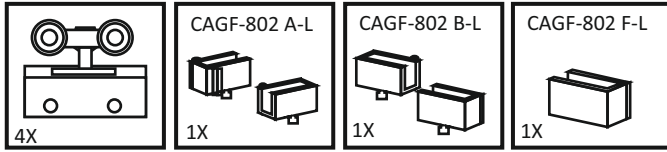

GLASS STACKING SYSTEM

CAGF 802/3L

SS

₹ 19500/- SET

GLASS STACKING SYSTEM
(1 FIX + 2 SLIDING DOORS)
WEIGHT CAPACITY : 100KG
MIN DOOR WIDTH : 450MM