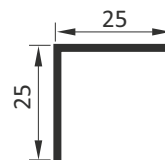

SHINNY BLACK ₹ 1230/- PCS

SHINNY ROSE GOLD ₹ 1230/- PCS

SHINNY GOLD ₹ 1230/- PCS

CNRSLP 15

SS INLAY PROFILE (SS 304)
LENGTH : 2440MM