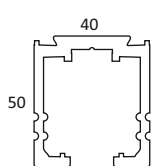

SLIDING TRACK

3.66 MTR - ALU ₹ 6100/- PCS

CUST 18

SLIDING SINGLE TRACK