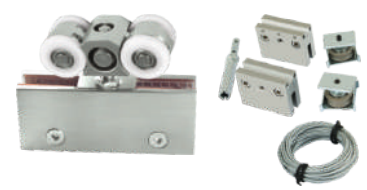

SS ₹ 18800/- SET

CGSF 23

METAL GLASS SLIDING SYNCHRO FITTING (ZINC BIG PATCH)
WEIGHT CAPACITY : 100KG