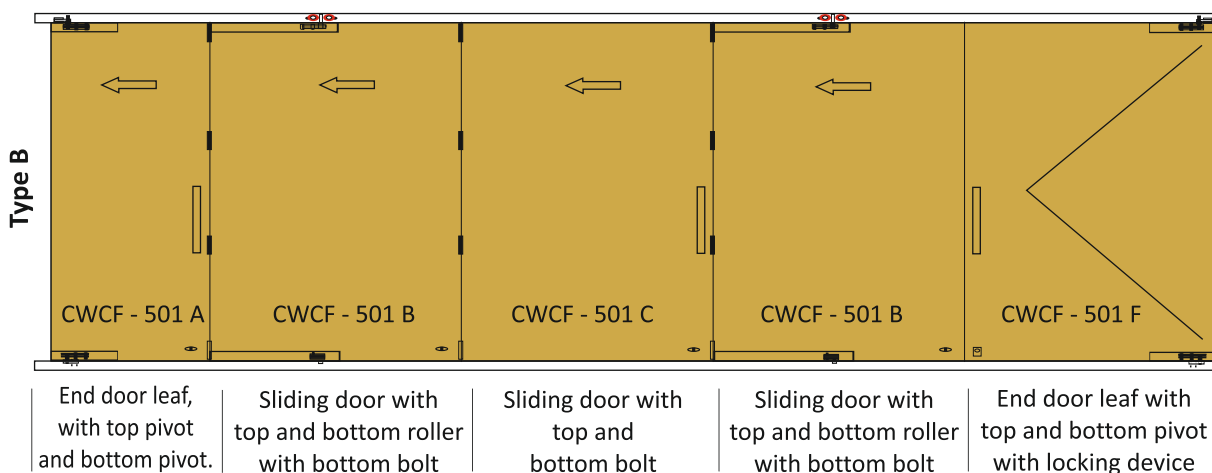

Wooden Center Sliding Folding System - 501

Wooden Center Sliding Folding System (with bottom track)

Assembly Types