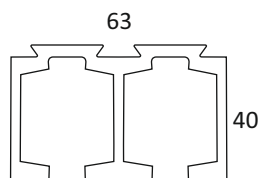

3.66MTR- ALU ₹ 8500/- PCS
3.66MTR- MB ₹ 11000/- PCS

CUST 07

SLIDING DOUBLE TRACK