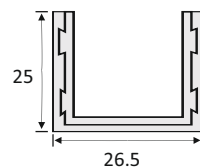

SIDE SLIDING FOLDING
CENTER HANDLE

ALU-3.6MTR ₹ 8700/- PCS

ALU-4.8MTR ₹ 11700/- PCS

CUST 11

SLIDING FOLDING TOP TRACK

ALU-3.6MTR ₹ 4000/- PCS

ALU-4.8MTR ₹ 5300/- PCS

CUST 12