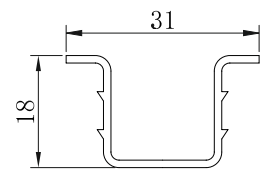

3.6 MTR - ALU ₹ 2200/- PCS

CSBT 15

SLIDING FOLDING TRACK