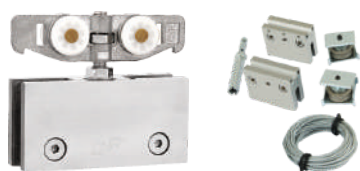

NEW COLLECTION

SS ₹ 20100/- SET

CGSF 44

GLASS SLIDING SYNCHRO FITTING (SMALL SS PATCH)
WEIGHT CAPACITY : 70KG