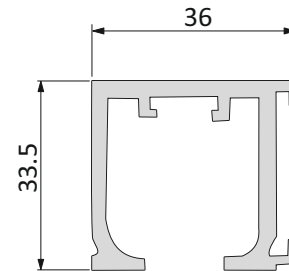

CAGF 2001

SS

₹ 37300/- SET

FRAME LESS GLASS TELESCOPIC SYSTEM
TWO WAY SOFT CLOSE
1 FIX + 3 SLIDING DOOR
WEIGHT CAPACITY : 80KG
MIN DOOR WIDTH : 550MM

CAGF 2002

SS

₹ 48900/- SET

FRAME LESS GLASS TELESCOPIC SYSTEM
TWO WAY SOFT CLOSE
1 FIX + 4 SLIDING DOOR
WEIGHT CAPACITY : 80KG
MIN DOOR WIDTH : 550MM