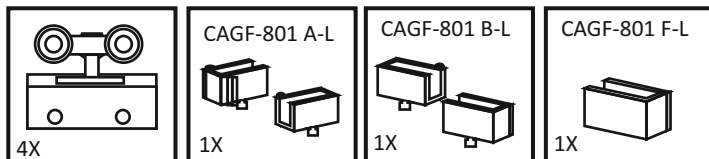

GLASS STACKING SYSTEM

SS ₹ 16800/- SET

CAGF 801/3L

GLASS STACKING SYSTEM
(1 FIX + 2 SLIDING DOORS)
WEIGHT CAPACITY : 80KG
MIN DOOR WIDTH : 450MM