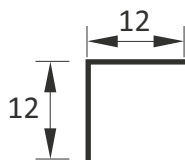

SHINNY BLACK ₹ 1180/- PCS

SHINNY ROSE GOLD ₹ 1180/- PCS

SHINNY GOLD ₹ 1180/- PCS

CNRSLP 13

SS INLAY PROFILE (SS 304)
LENGTH : 2440MM