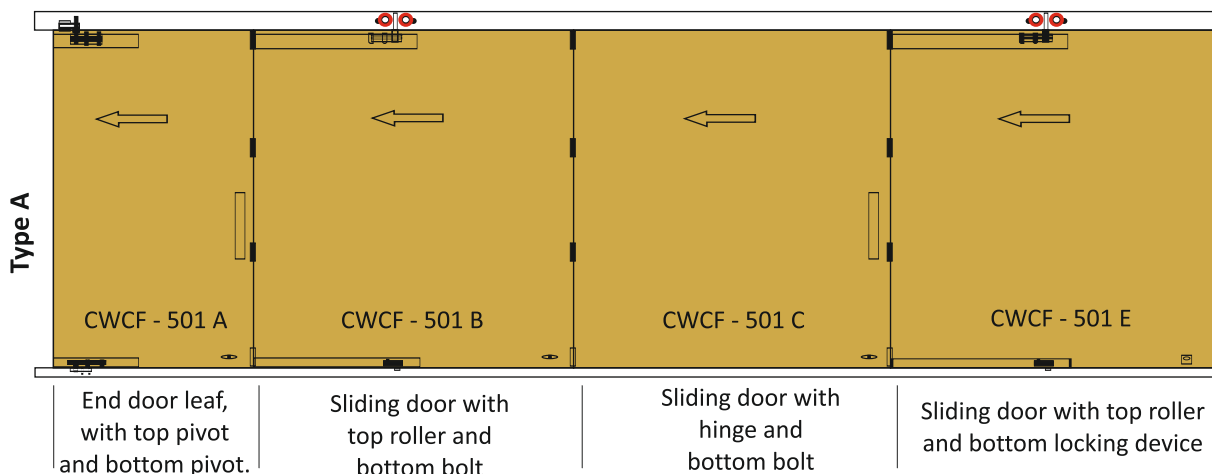

Wooden Center Sliding Folding System - 501

Wooden Center Sliding Folding System (with bottom track)

Assembly Types