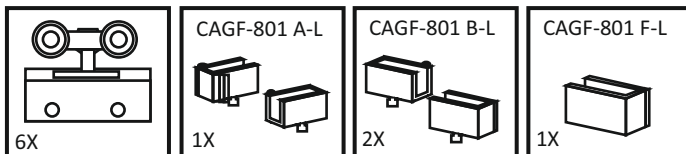

SS ₹ 22000/- SET

CAGF 801/4L

GLASS STACKING SYSTEM
(1 FIX + 3 SLIDING DOORS)
WEIGHT CAPACITY : 80KG
MIN DOOR WIDTH : 450MM