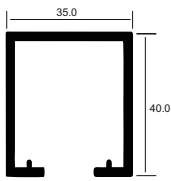

SLIDING TRACK

2.44 MTR - ALU ₹ 3570/- PCS

3.66 MTR - ALU ₹ 5360/- PCS

2.44 MTR - MB ₹ 4650/- PCS

3.66 MTR - MB ₹ 7000/- PCS

CUST 60

SLIDING SINGLE TRACK