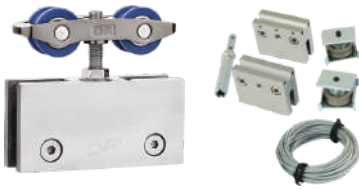

NEW COLLECTION

SS ₹ 20700/- SET

CGSF 54

GLASS SLIDING SYNCHRO FITTING (SMALL SS PATCH)
WEIGHT CAPACITY : 80KG