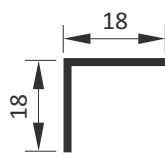

SHINNY BLACK ₹ 1200/- PCS

SHINNY ROSE GOLD ₹ 1200/- PCS

SHINNY GOLD ₹ 1200/- PCS

CNRSLP 14

SS INLAY PROFILE (SS 304)
LENGTH : 2440MM