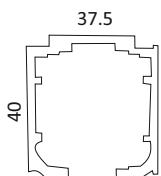

SLIDING TRACK

2.44MTR- ALU ₹ 3550/- PCS

3.66MTR- ALU ₹ 5320/- PCS

2.44MTR- MB ₹ 4650/- PCS

3.66MTR- MB ₹ 7000/- PCS

CUST 06

SLIDING SINGLE TRACK