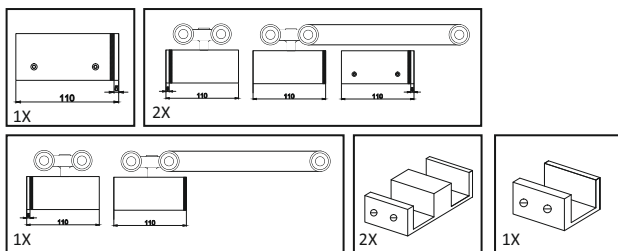

CAGF 1001/4L

SS

₹ 49000/- SET

GLASS STACKING SYSTEM TWO WAY SOFT CLOSE
(1 FIX + 3 SLIDING DOORS) WITHOUT BOTTOM TRACK
WEIGHT CAPACITY : 80KG
MIN DOOR WIDTH : 600 MM