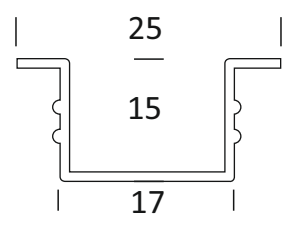

CUST 50

SLIDING TRIPLE TRACK

3.66MTR. ALU ₹ 16400/- PCS

CUST 51

SLIDING QUADRUPLE TRACK

3.66MTR. ALU ₹ 3200/- PCS

CUST 52

BOTTOM SLIDING TRACK