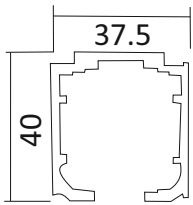

SLIDING TRACK

2.44 MTR - ALU ₹ 3550/- PCS

3.66 MTR - ALU ₹ 5320/- PCS

2.44 MTR - MB ₹ 4650/- PCS

3.66 MTR - MB ₹ 7000/- PCS

CUST 06

SLIDING SINGLE TRACK