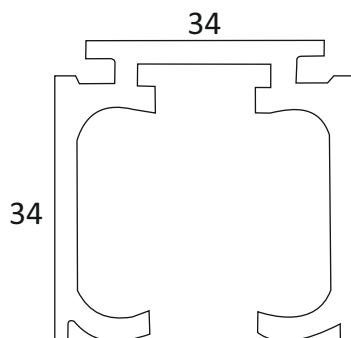

2.44MTR. ALU ₹ 2650/- PCS

3.66MTR. ALU ₹ 3980/- PCS

CSST 08

SLIDING SINGLE TRACK