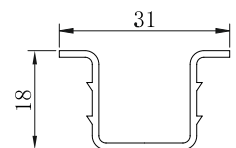

CSBT 15

SLIDING FOLDING TRACK