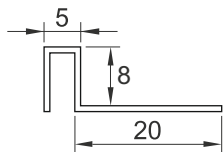

SHINNY BLACK ₹ 1750/- PCS

SHINNY ROSE GOLD ₹ 1750/- PCS

SHINNY GOLD ₹ 1750/- PCS

CNRSZZ 9

SS INLAY PROFILE (SS 304)
LENGTH : 2440MM