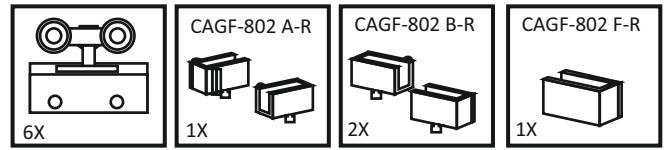

CAGF 802/3R

SS

₹ 19500/- SET

GLASS STACKING SYSTEM
(1 FIX + 2 SLIDING DOORS)
WEIGHT CAPACITY : 100KG
MIN DOOR WIDTH : 450MM

SS

₹ 25000/- SET

CAGF 802/4L

GLASS STACKING SYSTEM
(1 FIX + 3 SLIDING DOORS)
WEIGHT CAPACITY : 100KG
MIN DOOR WIDTH : 450MM