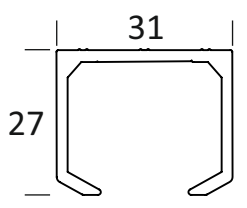

SLIDING TRACK

2.44 MTR - ALU ₹ 2800/- PCS

3.6 MTR - ALU ₹ 4200/- PCS

CUST 25
SLIDING SINGLE TRACK