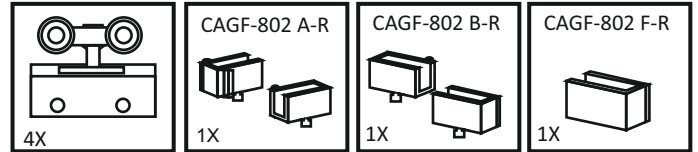

SS ₹ 30000/- SET

CAGF 801/5R

GLASS STACKING SYSTEM
(1 FIX + 4 SLIDING DOORS)
WEIGHT CAPACITY : 80KG
MIN DOOR WIDTH : 450MM

GLASS STACKING SYSTEM

CAGF 802/3L

SS

₹ 19500/- SET

GLASS STACKING SYSTEM
(1 FIX + 2 SLIDING DOORS)
WEIGHT CAPACITY : 100KG
MIN DOOR WIDTH : 450MM