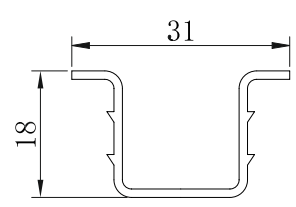

3.6 MTR - ALU ₹ 2200/- PCS

CSBT 15
SLIDING FOLDING TRACK