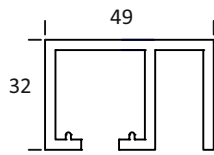

2.44 MTR - ALU ₹ 4980/- PCS

3.66 MTR - ALU ₹ 7470/- PCS

2.44 MTR - MB ₹ 6500/- PCS

3.66 MTR - MB ₹ 9750/- PCS

CUST 41

SLIDING TRACK FOR FIX GLASS