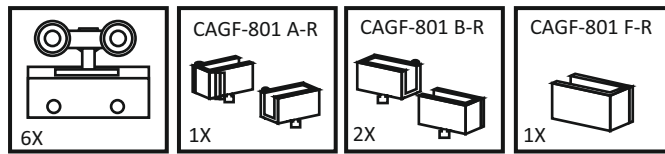

SS ₹ 16800/- SET

CAGF 801/3R

GLASS STACKING SYSTEM
(1 FIX + 2 SLIDING DOORS)
WEIGHT CAPACITY : 80KG
MIN DOOR WIDTH : 450MM

SS ₹ 22000/- SET

CAGF 801/4L

GLASS STACKING SYSTEM
(1 FIX + 3 SLIDING DOORS)
WEIGHT CAPACITY : 80KG
MIN DOOR WIDTH : 450MM