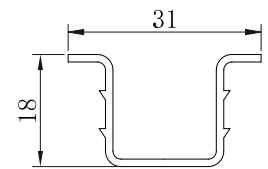

3.6 MTR - ALU ₹ 2200/- PCS

CSBT 15

SLIDING FOLDING TRACK