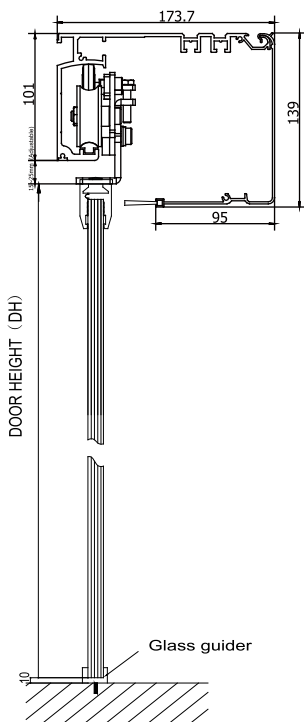

Model	CNRPRO - ASS - 77	
Door Leaf Mode	Single Opening	Double Opening
Door Leaf Weight	Max 200kg	Max 2*180kg
Door Leaf Width	DW=700-1500mm	DW=450-1450mm
Voltage	Ac 90-250v, 50-60hz	
Opening Speed	10-55cm/s (Adjustable)	
Closing Speed	10-55cm/s (Adjustable)	
Opening Time	0-60second (Adjustable)	
Manual Open Force	<40N	<50N
Motor	24v 100w 2300rpm	
Operating Temperature	-10C~+70C