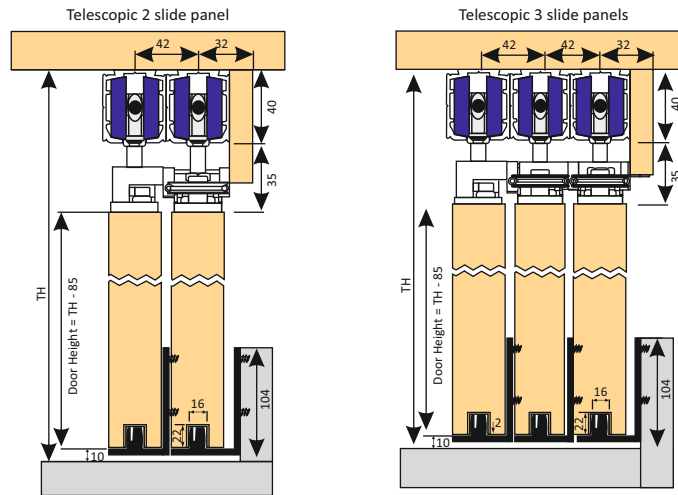

WOODEN TELESCOPIC SYSTEM

SOFT CLOSE WOODEN TELESCOPIC SYSTEM (100 KG)

ALU ₹ 41000/- SET

CAWF 1001-2

WOODEN DOOR TELESCOPIC SLIDING MADE IN KOREA
TWO WAY SOFT CLOSE (1 FIX + 2 SLIDING DOOR)
MIN DOOR WIDTH : 700 MM
WEIGHT CAPACITY : 100 KG

ALU ₹ 54000/- SET

CAWF 1001-3

WOODEN DOOR TELESCOPIC SLIDING MADE IN KOREA
TWO WAY SOFT CLOSE (1 FIX + 3 SLIDING DOOR)
MIN DOOR WIDTH : 700 MM
WEIGHT CAPACITY : 100 KG

SLIDING TRACK

2.44 MTR - ALU ₹ 4200/- PCS

3.66 MTR - ALU ₹ 6300/- PCS

2.44 MTR - MB ₹ 5450/- PCS

3.66 MTR - MB ₹ 8180/- PCS

CUST 43

SLIDING SINGLE TRACK