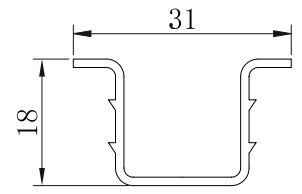

3.6 MTR - ALU ₹ 2200/- PCS

CSBT 15

SLIDING FOLDING TRACK