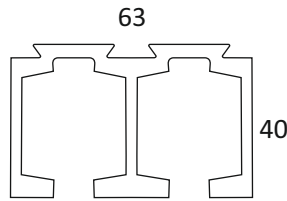

3.66 MTR - ALU ₹ 8500/- PCS

3.66 MTR - MB ₹ 11000/- PCS

CUST 07

SLIDING DOUBLE TRACK