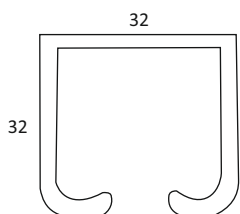

GLASS SLIDING SYNCHRO FITTING
4 WHEEL (VERTICAL)
WEIGHT CAPACITY : 60KG

SS ₹ 17300/- SET

CGSS 09

GLASS SLIDING SYNCHRO FITTING
4 WHEEL (HORIZONTAL)
WEIGHT CAPACITY : 60KG

SLIDING TRACK

12FEET- ALU ₹ 2560/- PCS