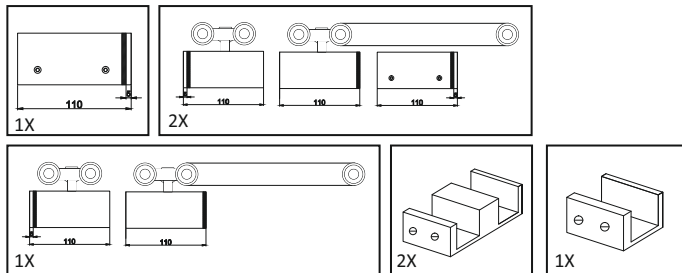

CAGF 901/4L

SS

₹ 44000/- SET

GLASS STACKING SYSTEM TWO WAY SOFT CLOSE
(1 FIX + 3 SLIDING DOORS) WITHOUT BOTTOM TRACK
WEIGHT CAPACITY : 60KG
MIN DOOR WIDTH : 600 MM