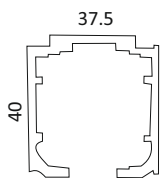

SLIDING TRACK

2.44MTR- ALU ₹ 3550/- PCS

3.66MTR- ALU ₹ 5320/- PCS

2.44MTR- MB ₹ 4650/- PCS

3.66MTR- MB ₹ 7000/- PCS

CUST 06

SLIDING SINGLE TRACK