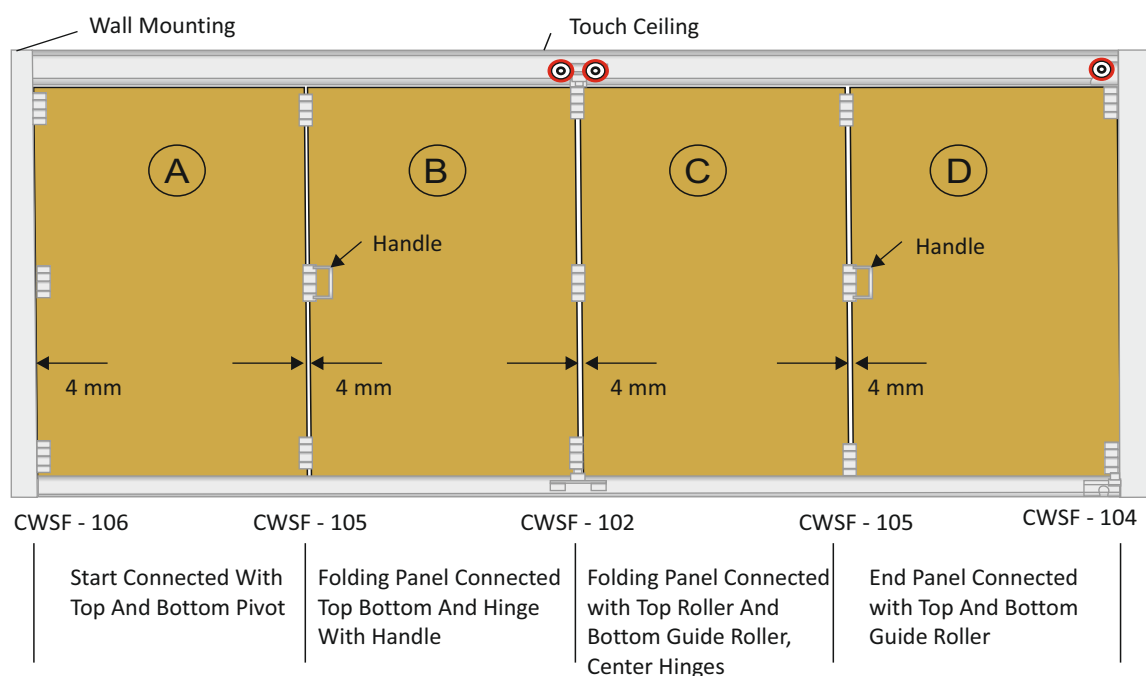

CWSF - 106

Wooden Side Sliding Folding System With Hinge Mounting CWSF-106

Fitting Instructions :