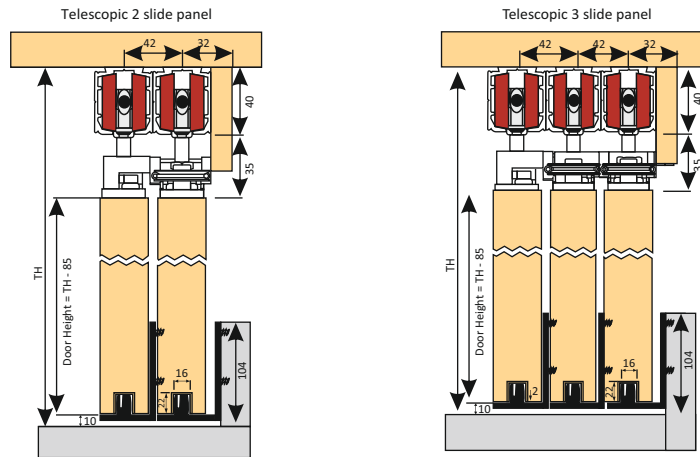

WOODEN TELESCOPIC SYSTEM

WOODEN TELESCOPIC SYSTEM (80 KG)

ALU ₹ 18500/- SET

CAWF 802-2

WOODEN DOOR TELESCOPIC SLIDING FITTING
(1 FIX & 2 SLIDING DOOR)
MIN DOOR WIDTH : 700 MM
WEIGHT CAPACITY : 80 KG

ALU ₹ 28000/- SET