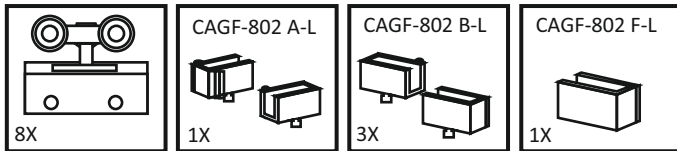

SS

₹ 33500/- SET

CAGF 802/5L

GLASS STACKING SYSTEM
(1 FIX + 4 SLIDING DOORS)
WEIGHT CAPACITY : 100KG
MIN DOOR WIDTH : 450MM