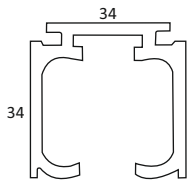

GLASS SLIDING SYNCHRO FITTING 8 WHEEL TWO WAY SOFT CLOSE (60KG)

Soft Close

SS ₹ 22000/- SET

MATT BLACK ₹ 27000/- SET

CGSS 30

GLASS SLIDING SYNCHRO 8 WHEEL
TWO WAY SOFT CLOSE (ROUND)
WEIGHT CAPACITY : 80KG
MIN DOOR WIDTH : 600 MM

Soft Close

SS ₹ 22000/- SET

MATT BLACK ₹ 27000/- SET

CGSS 31

GLASS SLIDING SYNCHRO 8 WHEEL
TWO WAY SOFT CLOSE (SQUARE)
WEIGHT CAPACITY : 80KG
MIN DOOR WIDTH : 600 MM

Soft Close

SS ₹ 23300/- SET

CGSS 32

GLASS SLIDING SYNCHRO 8 WHEEL
TWO WAY SOFT CLOSE
(SMALL ZINC PATCH)
WEIGHT CAPACITY : 80KG
MIN DOOR WIDTH : 600 MM

Soft Close

SS ₹ 24300/- SET

CGSS 33

GLASS SLIDING SYNCHRO 8 WHEEL
TWO WAY SOFT CLOSE
(BIG ZINC PATCH)
WEIGHT CAPACITY : 80KG
MIN DOOR WIDTH : 600 MM

NEW COLLECTION

Soft Close

SS ₹ 25500/- SET

CGSS 34

GLASS SLIDING SYNCHRO 8 WHEEL
TWO WAY SOFT CLOSE
(SMALL SS PATCH)
WEIGHT CAPACITY : 80KG
MIN DOOR WIDTH : 600 MM

Soft Close

SS ₹ 26500/- SET

CGSS 35

GLASS SLIDING SYNCHRO 8 WHEEL
TWO WAY SOFT CLOSE
(BIG SS PATCH)
WEIGHT CAPACITY : 80KG
MIN DOOR WIDTH : 600 MM

Soft Close

SS ₹ 24900/- SET

MATT BLACK ₹ 31000/- SET

CGSS 36

GLASS SLIDING SYNCHRO 8 WHEEL
TWO WAY SOFT CLOSE
(BIG ROUND)
WEIGHT CAPACITY : 80KG
MIN DOOR WIDTH : 600 MM

Soft Close

SS ₹ 25500/- SET

CGSS 37

GLASS SLIDING SYNCHRO 8 WHEEL
TWO WAY SOFT CLOSE
(VERTICAL PATCH)
WEIGHT CAPACITY : 80KG
MIN DOOR WIDTH : 600 MM

Soft Close

SS ₹ 25500/- SET

CGSS 38

GLASS SLIDING SYNCHRO 8 WHEEL
TWO WAY SOFT CLOSE
(HORIZONTAL PATCH)
WEIGHT CAPACITY : 80KG
MIN DOOR WIDTH : 600 MM

SLIDING TRACK

- 2.44MTR- ALU ₹ 2650/- PCS
- 3.66MTR- ALU ₹ 3980/- PCS
- 2.44MTR- MB ₹ 4400/- PCS
- 3.66MTR- MB ₹ 6600/- PCS

CSST 08

SLIDING SINGLE TRACK