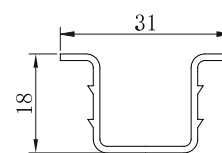

CSBT 15

SLIDING FOLDING TRACK