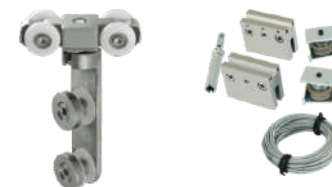

CGSS 06

GLASS SLIDING SYNCHRO FITTING
4 WHEEL (BIG SS PATCH)
WEIGHT CAPACITY : 60KG

SS ₹ 18500/- SET

CGSS 07

GLASS SLIDING SYNCHRO FITTING
4 WHEEL (BIG ROUND PATCH)
WEIGHT CAPACITY : 60KG

SS ₹ 17300/- SET

CGSS 08