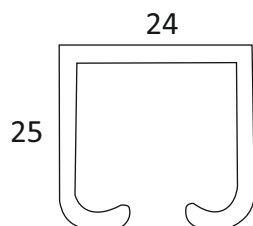

SLIDING TRACK

3.66 MTR- ALU ₹ 1750/- PCS

CWFT 11

SLIDING SINGLE TRACK