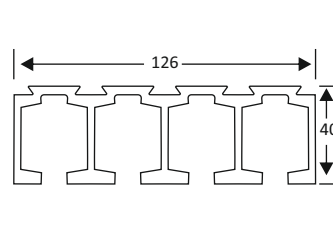

3.66MTR. ALU ₹ 16400/- PCS

CUST 51

SLIDING QUADRUPLE TRACK