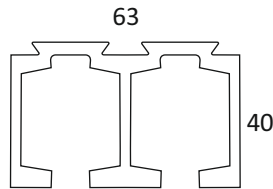

3.66 MTR - ALU ₹ 8500/- PCS

3.66 MTR - MB ₹ 11000/- PCS

CUST 07

SLIDING DOUBLE TRACK