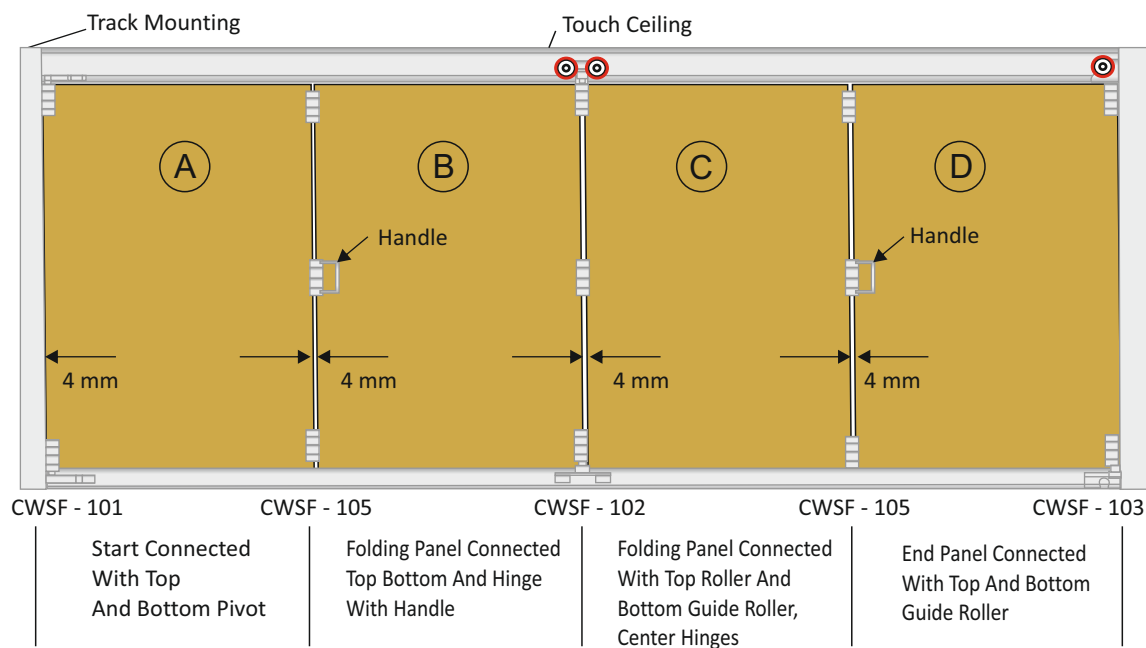

CWSF - 101

Wooden Side Sliding Folding System With Track Mounting CWSF - 101

Fitting Instructions :