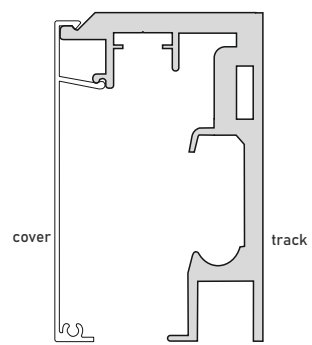

SS ₹ 900/- PCS
MATT BLACK ₹ 1300/- PCS

CSGC 333
CLAMP FOR TRACK TO GLASS

SOFT CLOSE GLASS SLIDING FITTING

ALU ₹ 12500/- SET

CGSF 111
GLASS SLIDING FITTING WITH TWO WAY SOFT CLOSE
WEIGHT CAPACITY : 80KG
MAX DOOR WIDTH 1000MM