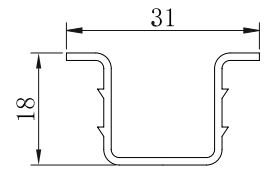

3.6 MTR - ALU ₹ 2200/- PCS

CSBT 15

SLIDING FOLDING TRACK