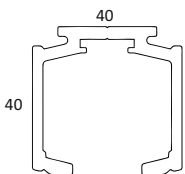

SLIDING TRACK

3.66 MTR- ALU ₹ 8900/- PCS

CSST 09

SLIDING SINGLE TRACK