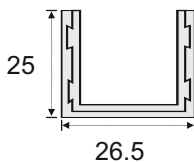

3.6MTR - ALU ₹ 4000/- PCS

4.8MTR - ALU ₹ 5300/- PCS

CUST 12

SLIDING FOLDING BOTTOM TRACK