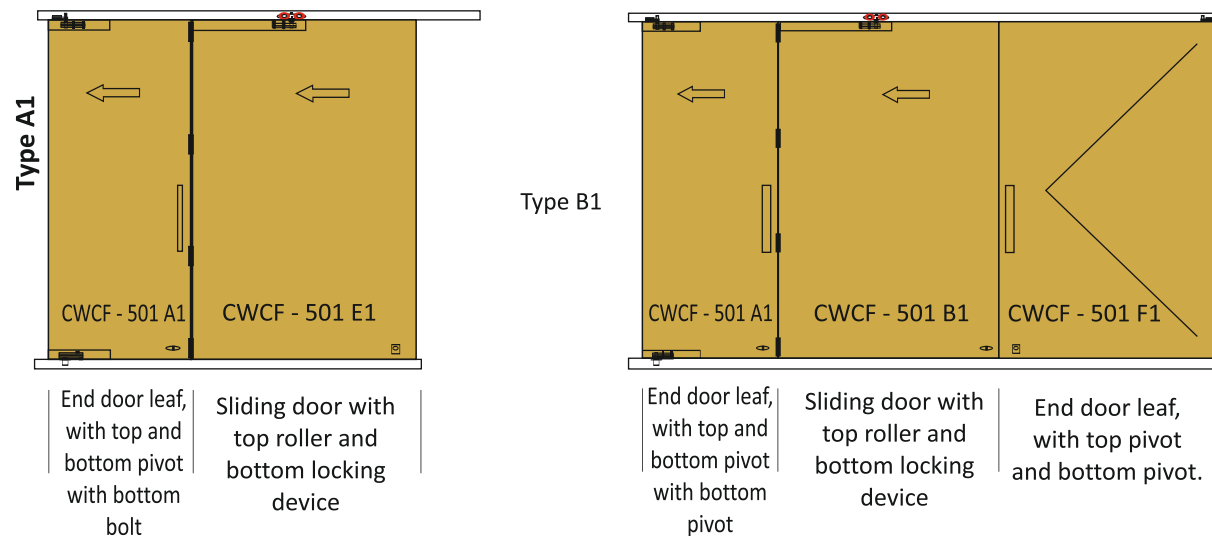

Wooden Center Sliding Folding System (without bottom track) Assembly Types