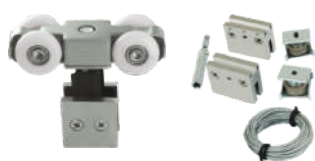

GLASS SLIDING FITTING 4 WHEEL (HORIZONTAL)
WEIGHT CAPACITY : 60KG

GLASS SLIDING SYNCHRO FITTING 4 WHEELS (60KG)

SS ₹ 14700/- SET

CGSS 01

GLASS SLIDING SYNCHRO FITTING
4 WHEEL (ROUND)
WEIGHT CAPACITY : 60KG