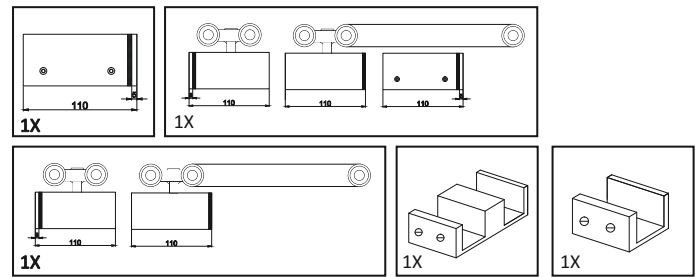

CSST 08

SLIDING SINGLE TRACK

SOFT CLOSE GLASS STACKING SYSTEM

CAGF 1001/3L

SS

₹ 39000/- SET

GLASS STACKING SYSTEM TWO WAY SOFT CLOSE
(1 FIX + 2 SLIDING DOORS) WITHOUT BOTTOM TRACK
WEIGHT CAPACITY : 80KG
MIN DOOR WIDTH : 600 MM