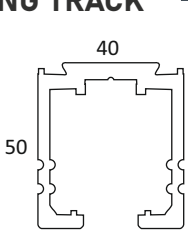

SLIDING TRACK

3.66MTR- ALU ₹ 6100/- PCS

CUST 18
SLIDING SINGLE TRACK