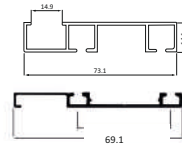

6 FEET - ALU ₹ 2150/- SET

8 FEET - ALU ₹ 2850/- SET

12 FEET - ALU ₹ 4280/- SET

8 FEET - MB ₹ 3450/- SET

12 FEET - MB ₹ 5200/- SET

CWFT 15

SLIDING DOUBLE TRACK