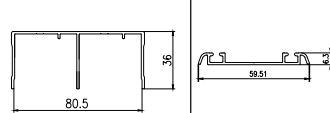

8 FEET - ALU ₹ 3850/- SET

12 FEET - ALU ₹ 5780/- SET

8 FEET - MB ₹ 4770/- SET

12 FEET - MB ₹ 7050/- SET

CWFT 18B

SLIDING DOUBLE TRACK
DOOR THICKNESS MAX 32MM