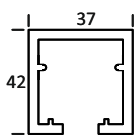

NEW COLLECTION

ALU ₹ 20000/- SET

CWSS 92

MADE IN KOREA
WOODEN DOOR SYNCHRO SLIDING
FITTING TWO WAY SOFT CLOSE
MIN DOOR WIDTH 660 MM
WEIGHT CAPACITY : 100 KG

SLIDING TRACK

2.44 MTR - ALU	₹ 4200/- PCS
3.66 MTR - ALU	₹ 6300/- PCS
2.44 MTR - MB	₹ 5450/- PCS
3.66 MTR - MB	₹ 8180/- PCS