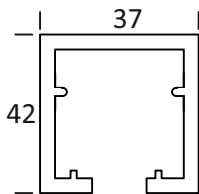

SLIDING TRACK

2.44 MTR - ALU ₹ 4200/- PCS

3.66 MTR - ALU ₹ 6300/- PCS

2.44 MTR - MB ₹ 5450/- PCS

3.66 MTR - MB ₹ 8180/- PCS

CUST 43

SLIDING SINGLE TRACK