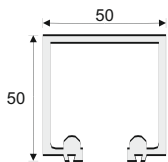

SLIDING TRACK

3.6MTR - ALU ₹ 8700/- PCS

4.8MTR - ALU ₹ 11700/- PCS

CUST 11

SLIDING FOLDING TOP TRACK