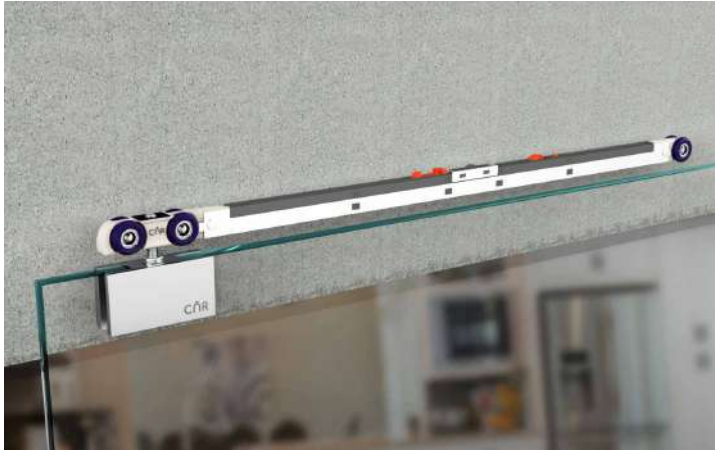

GLASS SLIDING FITTING 4 WHEEL TWO WAY SOFT CLOSE(60KG)

SS ₹ 5000/- SET
MATT BLACK ₹ 5900/- SET

CGSP 20

GLASS SLIDING FITTING 4 WHEEL
TWO WAY SOFT CLOSE (ROUND)
WEIGHT CAPACITY : 60KG
MIN DOOR WIDTH : 550 MM

SS ₹ 5000/- SET
MATT BLACK ₹ 5900/- SET

CGSP 21

GLASS SLIDING FITTING 4 WHEEL
TWO WAY SOFT CLOSE (SQUARE)
WEIGHT CAPACITY : 60KG
MIN DOOR WIDTH : 550 MM

SS ₹ 6500/- SET

CGSP 22

GLASS SLIDING FITTING 4 WHEEL
TWO WAY SOFT CLOSE
(SMALL ZINC PATCH)
WEIGHT CAPACITY : 60KG
MIN DOOR WIDTH : 550 MM