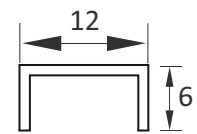

SHINNY BLACK ₹ 1350/- PCS

SHINNY ROSE GOLD ₹ 1350/- PCS

SHINNY GOLD ₹ 1350/- PCS

CNRSUP 12

SS INLAY PROFILE (SS 304)
LENGTH : 2440MM