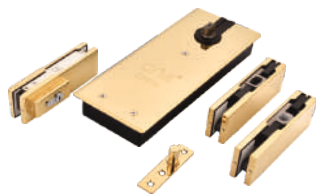

GOLD ₹ 15400/- SET

CFS 74 GOLD COMBO

CFS 74 COMBO
WITH LOCK
CPF 01 -1 PCS, CPF 02 - 1 PCS,
CPF 05 - 1 PCS, CSOP 07 - 1 PCS
EN 3, (5 YEARS GUARANTEE)