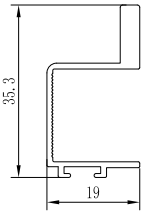

3 MTR - MB	₹ 2000/- PCS
3 MTR - CHROME	₹ 2050/- PCS
3 MTR - ROSE GOLD	₹ 2150/- PCS

CSPH 08

WARDROBE EDGE HANDLE PROFILE FOR 19 MM PLYWOOD