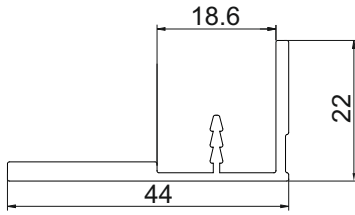

HANDLE PROFILE

3 MTR - ALU	₹ 1500/- PCS
3 MTR - CHROME	₹ 1900/- PCS

CSPH 01

WARDROBE EDGE HANDLE PROFILE FOR 18 MM PLYWOOD