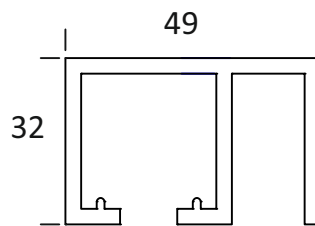

2.44MTR- ALU ₹ 4980/- PCS

3.66MTR- ALU ₹ 7470/- PCS

2.44MTR- MB ₹ 6500/- PCS

3.66MTR- MB ₹ 9750/- PCS

CUST 41

SLIDING TRACK FOR FIX GLASS