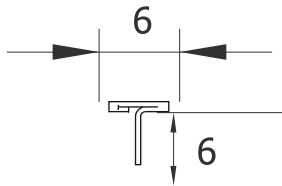

SHINNY BLACK ₹ 1200/- PCS

SHINNY ROSE GOLD ₹ 1200/- PCS

SHINNY GOLD ₹ 1200/- PCS

CNRSTP 1

SS INLAY PROFILE (SS 304)
LENGTH : 2440MM