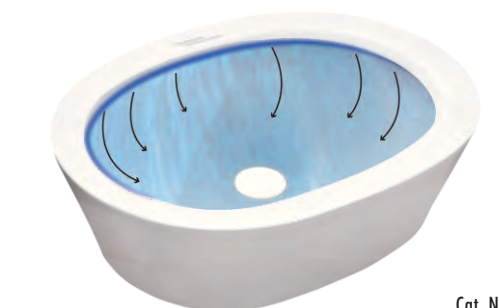

EASY CLEAN | *italian* collection

Cat. No.: 91215
Size: 59.5 x 45 x 16 cm

₹15,610/-