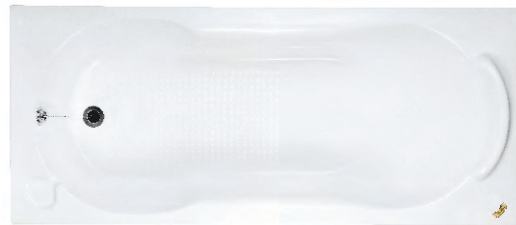

Sap Code.: 508574 SW
Size: 152 x 76.5 x 45 cm

₹14,460/-