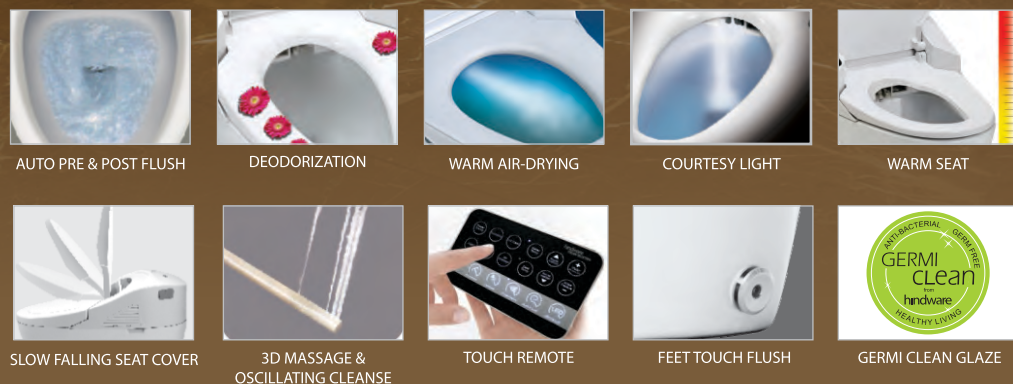

INTELLIGENCE THAT WORKS FOR YOU.

Intelligent WCs are designed to epitomise automation at its best while ensuring proper hygiene and cleanliness.

PRODUCT SHOWN: AUTOMATE WATER CLOSET

INTELLIGENT
CLOSETS

hindware