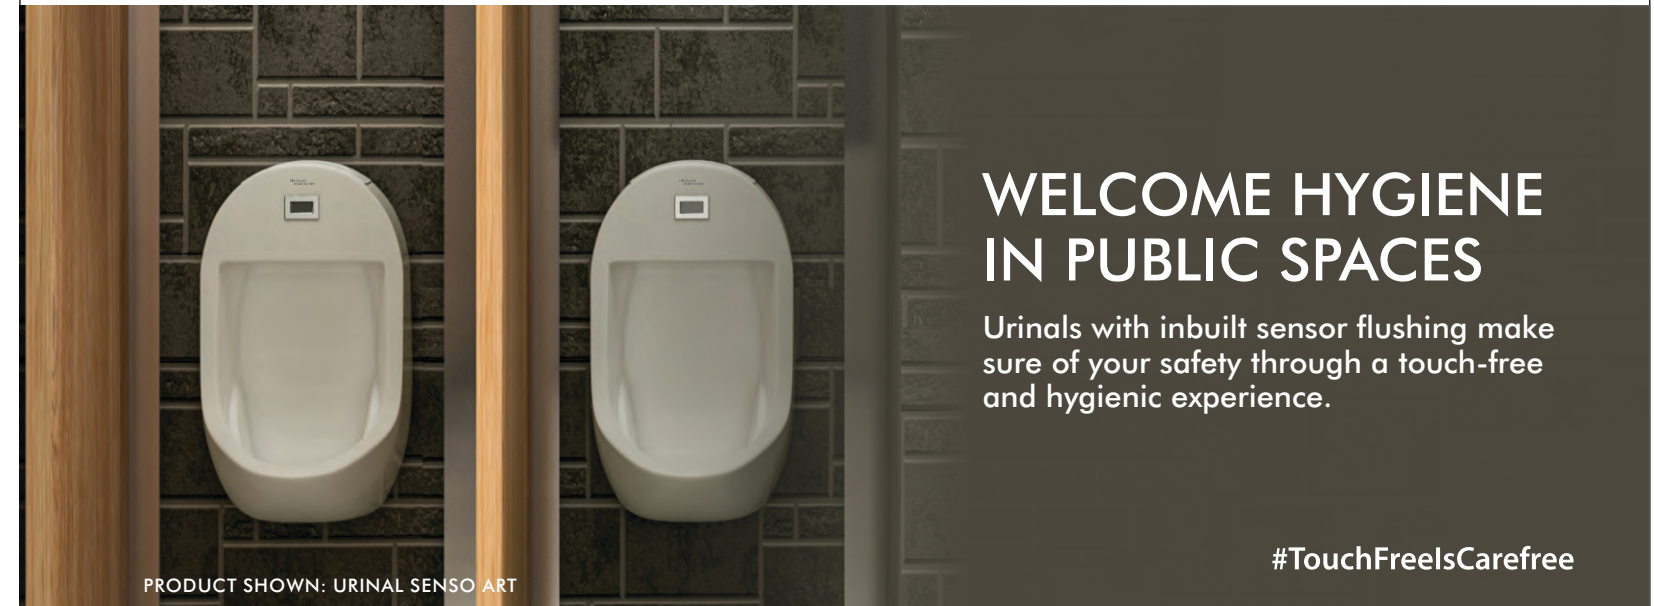

WELCOME HYGIENE IN PUBLIC SPACES

Urinals with inbuilt sensor flushing make sure of your safety through a touch-free and hygienic experience.

#TouchFreesCarefree

PRODUCT SHOWN: URINAL SENSO ART

SMALL IDEAL