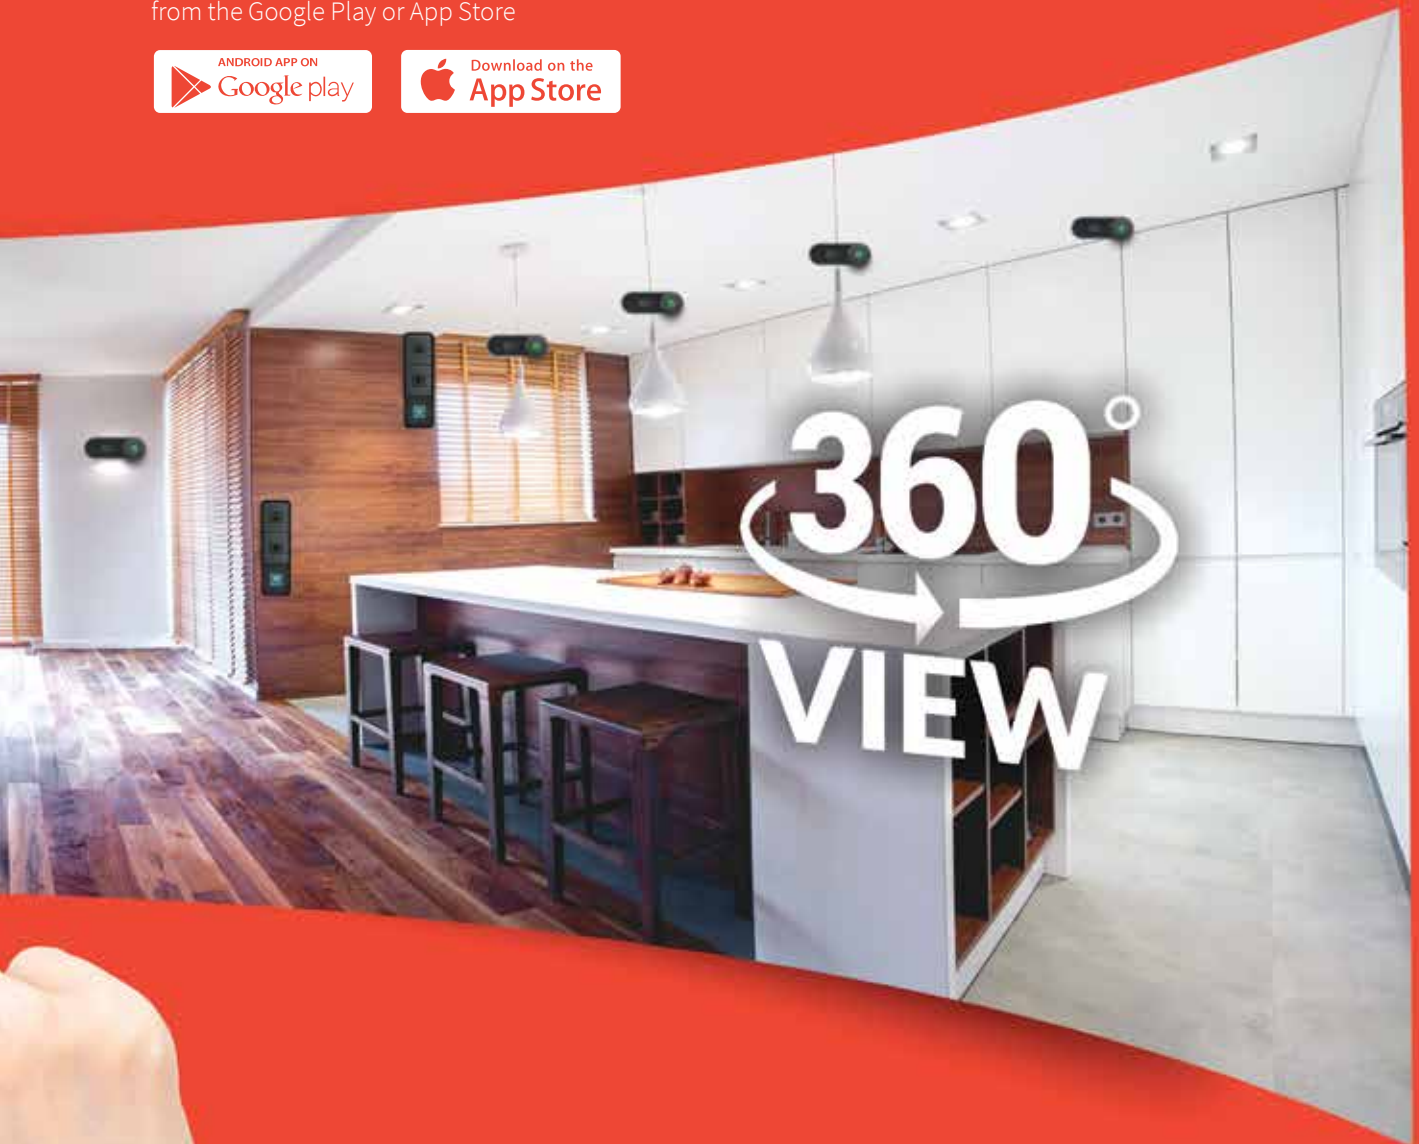

BuildTrack® | Home Automation

BuildTrack Home Automation Solution addresses Safety, Security, Comfort, Convenience, Energy Efficiency and Entertainment to enhance the living experience for residents in Apartments and Villas. Our solutions offer Voice Enabled Control via Google Home and Amazon Alexa.

Our offerings enable Smart App based control of switches, curtains, blinds, remote door locks, air conditioners, media devices, camera, video door phones and include monitoring of sensors for safety and security related to smoke, gas leak, door intrusion and more. Our choice of wireless and wired deployment options allow users flexibility, minimize disruption and allow them to easily adapt the solution as their needs change. Users have access to control and monitor devices through Smart Apps or through voice control via Google Home or Amazon Alexa

Download or update the BuildTrack® Home Automation app free from the Google Play or App Store