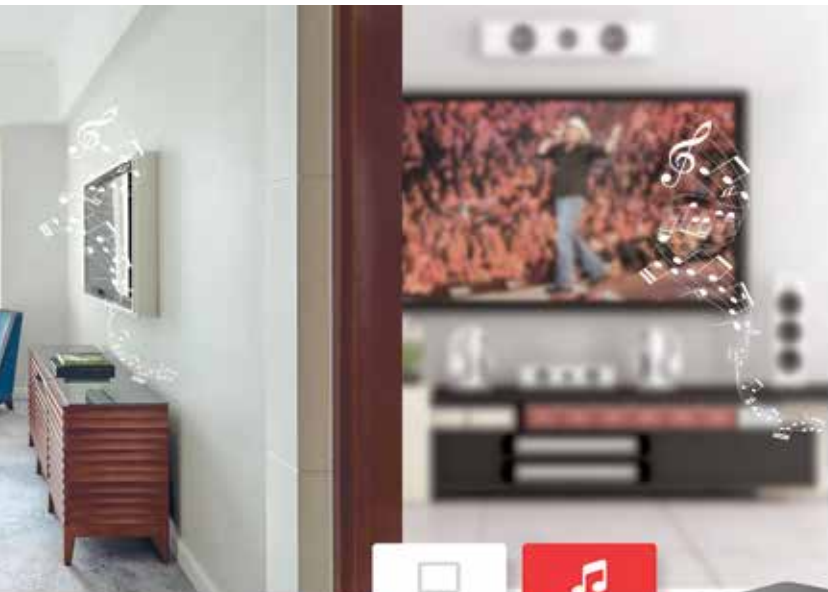

Smart App

Control NAS Server or Media Devices

Stream music to speakers across the home using our Smart App.

Smart App & Media Device

ENERGY EFFICIENCY

Sensor Control of Lighting & Devices

Our CII National Award winning Wireless Motion Sensors and Lux (daylight) Sensors can be used in Kitchens, Bathrooms, Balconies, Passageways, Stairways and more to ensure that lights or exhaust fans are turned on/off when needed based on movement and presence.