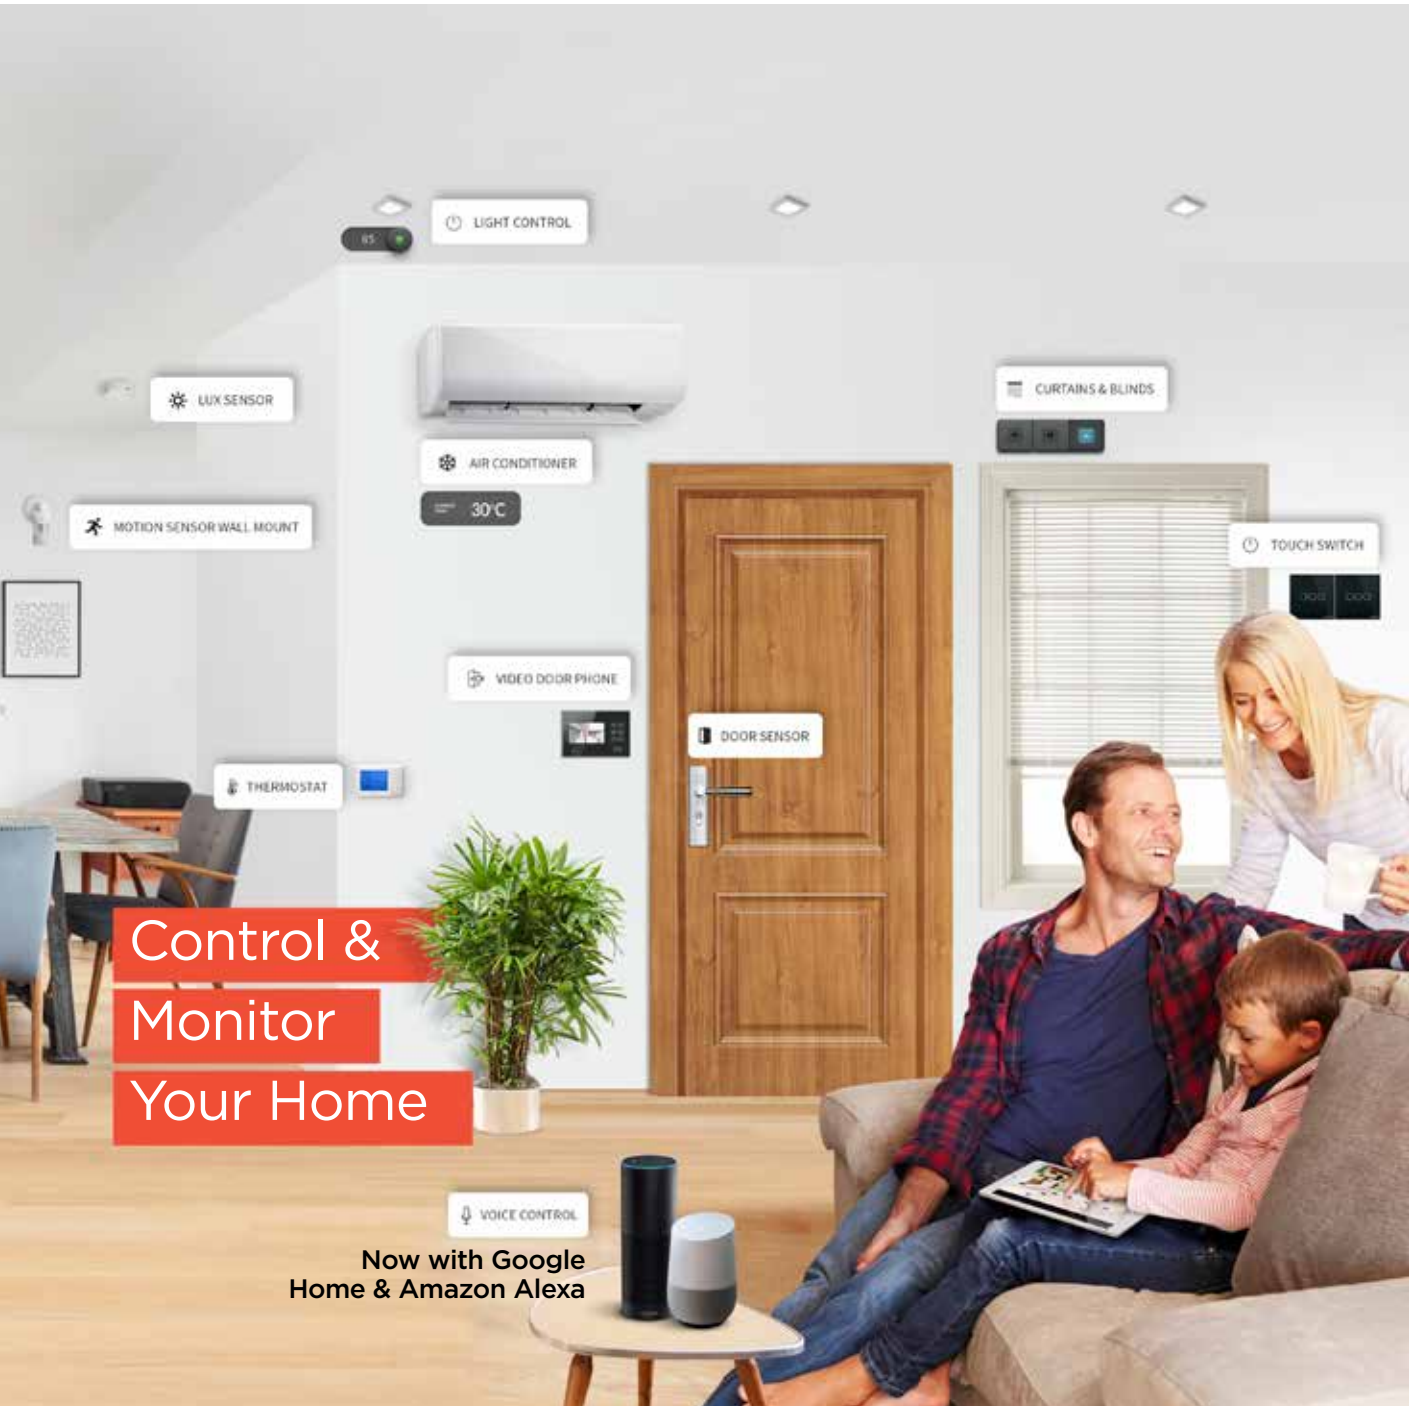

BuildTrack® | SMART
AUTOMATION

HOME AUTOMATION

Safety | Security | Convenience | Entertainment | Energy Efficiency

www.buildtrack.in