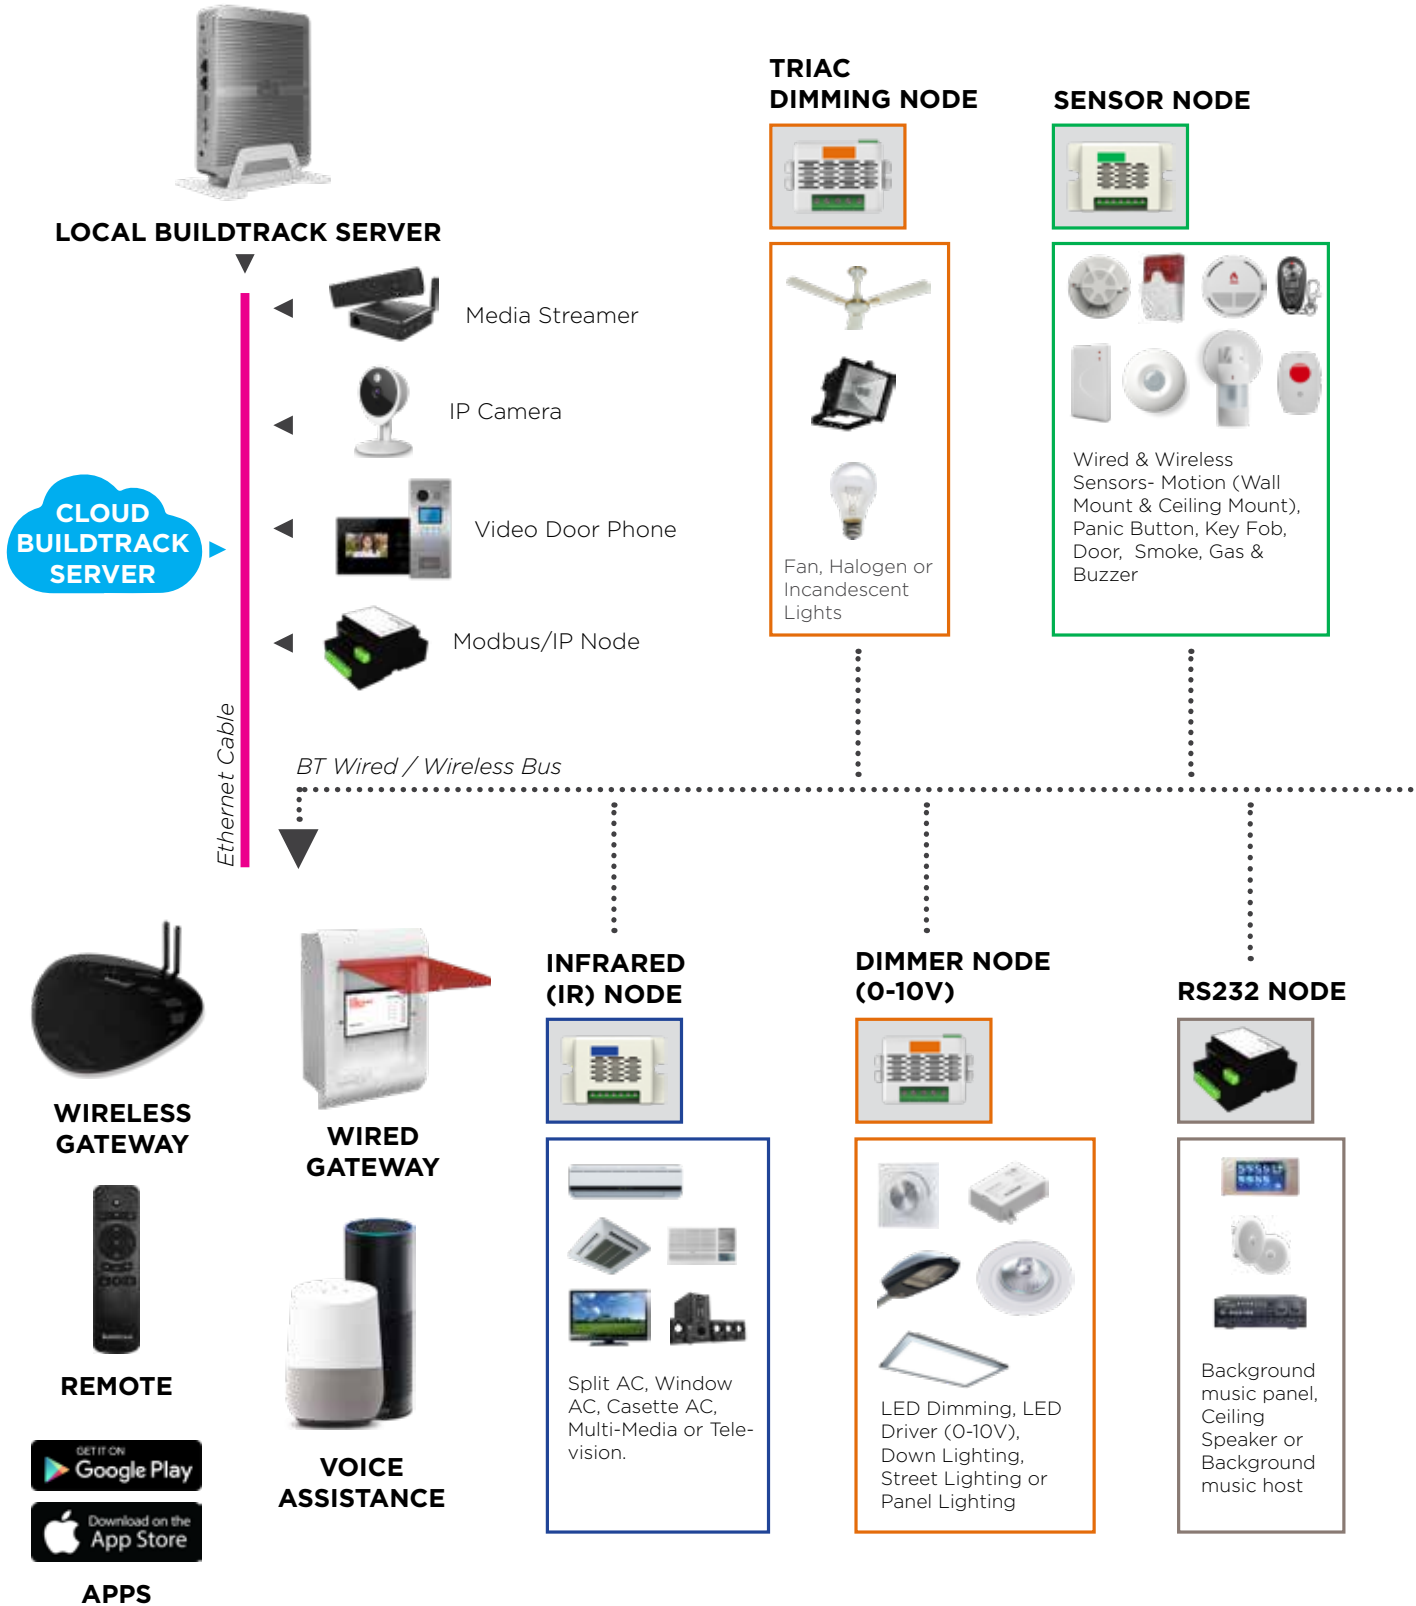

Smart App

Control NAS Server or Media Devices

Stream music to speakers across the home using our Smart App.

Smart App & Media Device

ENERGY EFFICIENCY

Sensor Control of Lighting & Devices

Our CII National Award winning Wireless Motion Sensors and Lux (daylight) Sensors can be used in Kitchens, Bathrooms, Balconies, Passageways, Stairways and more to ensure that lights or exhaust fans are turned on/off when needed based on movement and presence.

Wireless motion sensor & Lux Sensor

Smart Air Conditioning Controls

Control any brand of air conditioner via Smart App or choose to automatically control them by motion sensors to save energy.

Smart App & Motion Sensor

BUILDTRACK® ARCHITECTURE

Flexible Wireless or Wired deployment. No civil work or rewiring needed for wireless options.

TOUCH SWITCHES

Touch Switches

CURTAIN NODE

Motorized Curtains

DOOR NODE

VDP, Indoor Apartment VDP & Door Lock

HIGH CAPACITY NODE

Geyser, Water Pump or Highload Devices

ANALOGUE NODE

Current Transformer, Water level, etc...

MOVE NODE

Electric Window Opener, Projector Screen or Gate Motors

RELAY NODE

Lighting, Sockets