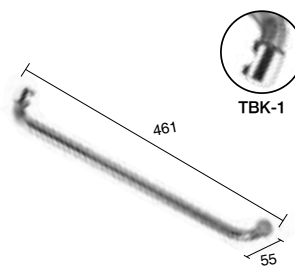

OGH-TB-3-SWAN BLUE
250*450 PSS ₹ 5,372
Shower Door Handle with
Towel Bar

OGH-TBK-1 PSS
Towel Bar with Knob
₹ 3,060