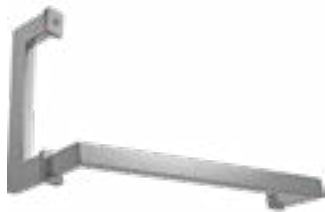

OGH-TB 1 STD SSS
Towel Bar with Handle
(Ø19 mm)
₹ 3,333

OGH-TB-1 STD BM
₹ 3,832

OGH-TB-1 STD GOLD G-PVD
₹ 4,166

OGH-TB-1 STD ROSE GOLD G-PVD
₹ 4,166

TOWEL BARS WITH HANDLES

OGH-TB-ED STD PSS
Towel Bar with Handle
₹ 3,153