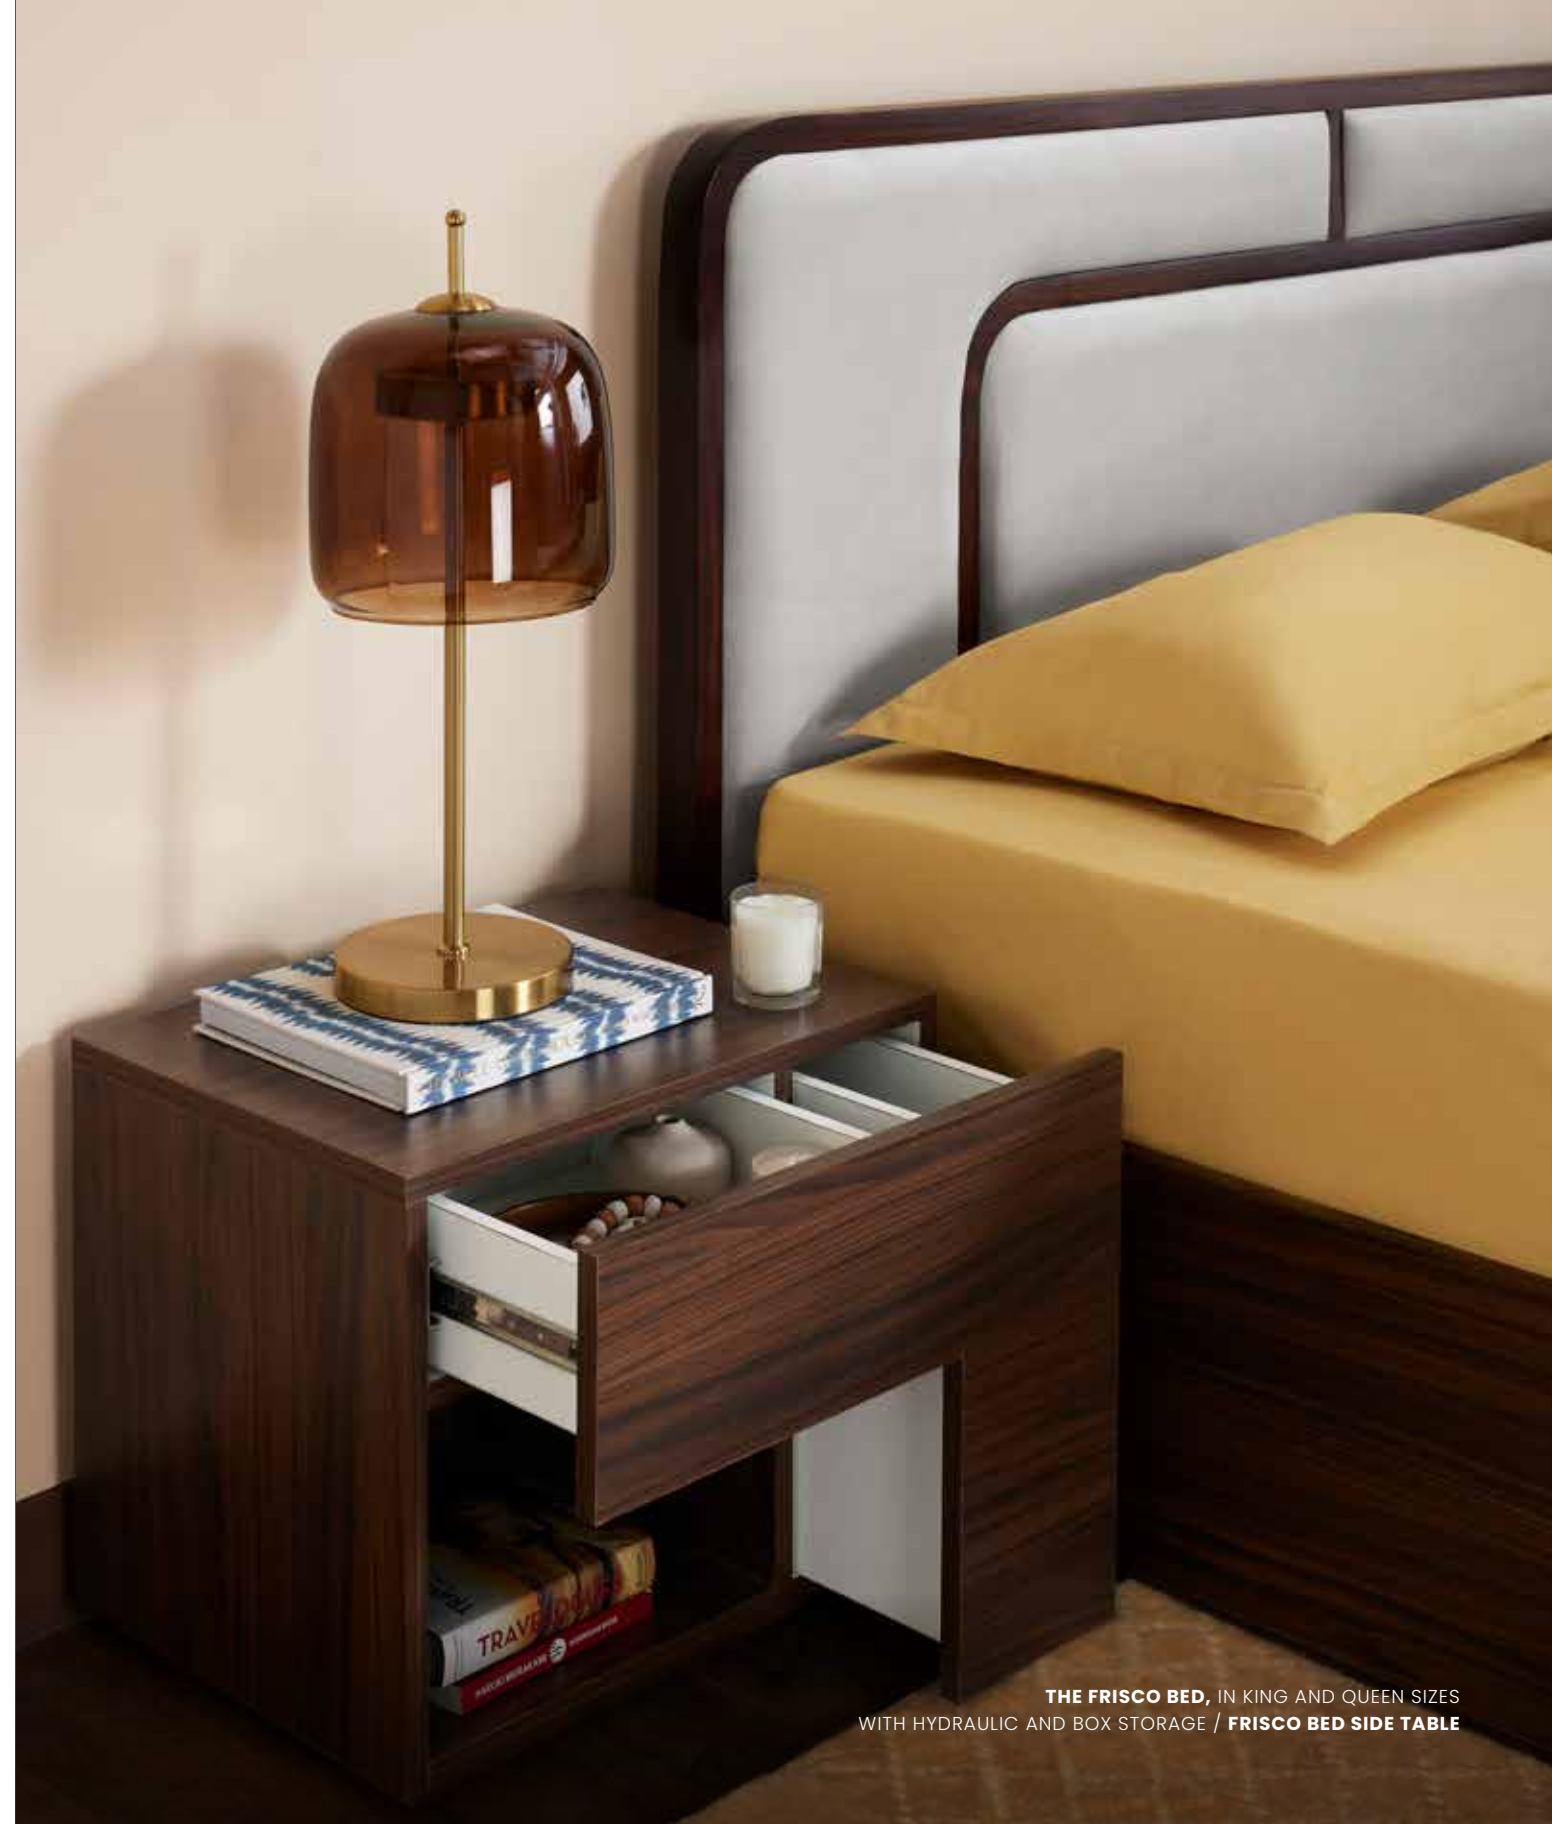

Amidst the rhythm of the city, a tranquil retreat calls, inviting you to a place of respite and calm.

Urban and edgy, yet soft and elegantly curved, the Frisco Bedroom beckons you to seek respite after a long day. With an earthy walnut finish and upholstered back support, you'll find comfort in its thoughtful design. Keep your belongings close in the matching bed side table that offers both open and closed storage.

With softness at its core, the supremely comfortable Kent Bed is suitable for all ages. Finished in grey leatherette and complemented by a matching side table in grey laminate, this set brings a modern spin to any typical Indian bedroom.