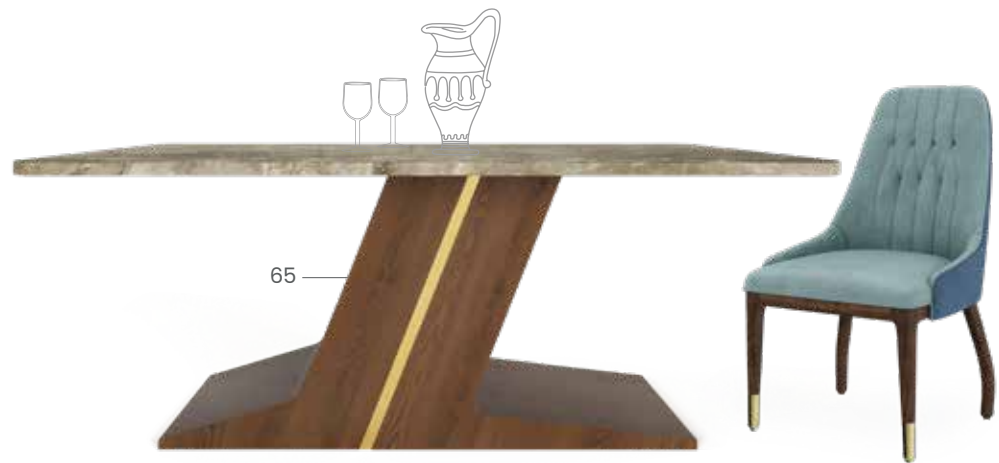

SKU CODE: UFDBADT6STBLE06302

DIMENSIONS 1800L X 1050W X 760H (mm)
MATERIALS White ash wood
FINISH Walnut
MRP ₹ 1,12,499

66. Norman Dining Chair

THE DANNISON DINING ROOM

SKU CODE: UFDBADC04UH0006152

DIMENSIONS 553L X 560W X 930H (mm)
MATERIALS Solid wood
FINISH Customisable upholstery
MRP ₹ 37,999