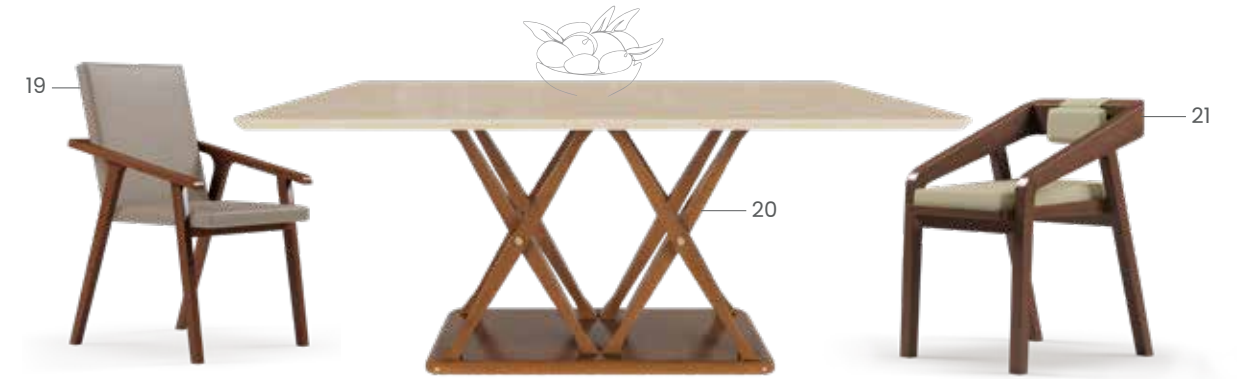

19 Nile Dining Chair

THE YALE DINING ROOM
SKU CODE: UFDBADCUHCHAR06307

DIMENSIONS 560L X 637W X 844H (mm)
MATERIALS White ash wood
FINISH Walnut
MRP ₹ 14,999

20. Yale 6-Seater Dining Table

THE YALE DINING ROOM
SKU CODE: UFDBADT6STBLE06300

DIMENSIONS 1788L X 1028W X 760H (mm)
MATERIALS White ash wood
FINISH Walnut
MRP ₹ 89,999

Yale 4-Seater Dining Table

SKU CODE: UFDBADT4STBLE06299
DIMENSIONS 1348L X 888W X 760H (mm)
MRP ₹ 82,499

21. Wilson Dining Chair

THE HETTINGER DINING ROOM
SKU CODE: UFDBADCUHCHAR06306

DIMENSIONS 480L X 554W X 728H (mm)
MATERIALS White ash wood
FINISH Walnut
MRP ₹ 14,999