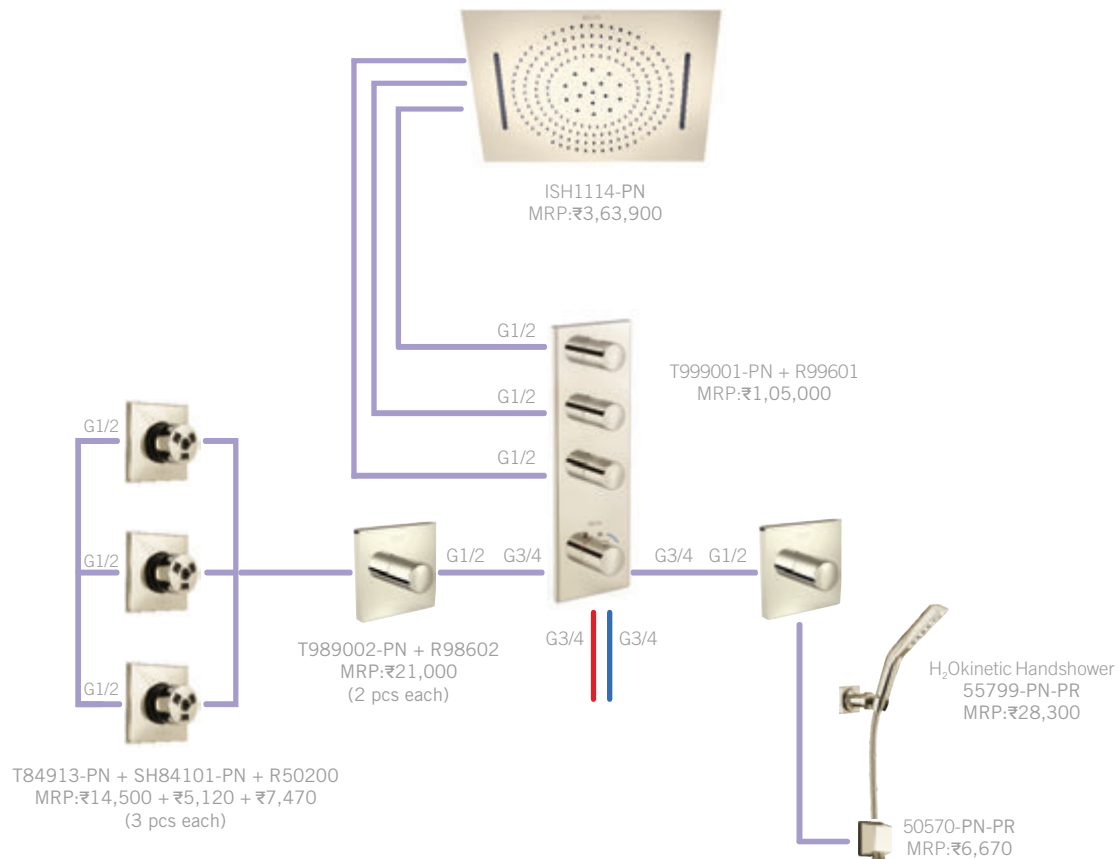

MAGNASPIN + MAGNAFLOW IN PN