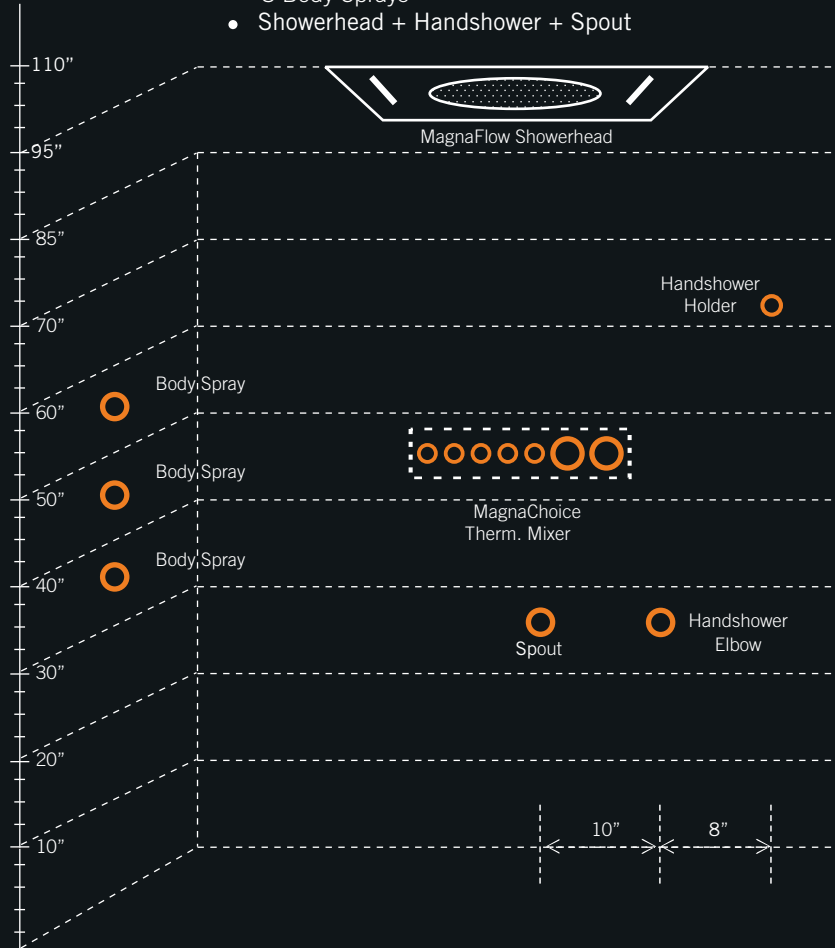

MagnaChoice® Bud

Make a million droplets dance with
your fingertip.

see what Delta can doSM

MagnaChoice[®] Bud Showering Concepts

MAGNACHOICE BUD + MAGNADRIZZLE IN CZ FINISH

Total MRP:
₹ 4,94,390

T31339-CZWL + R85400-CZWL
MRP: ₹37,000