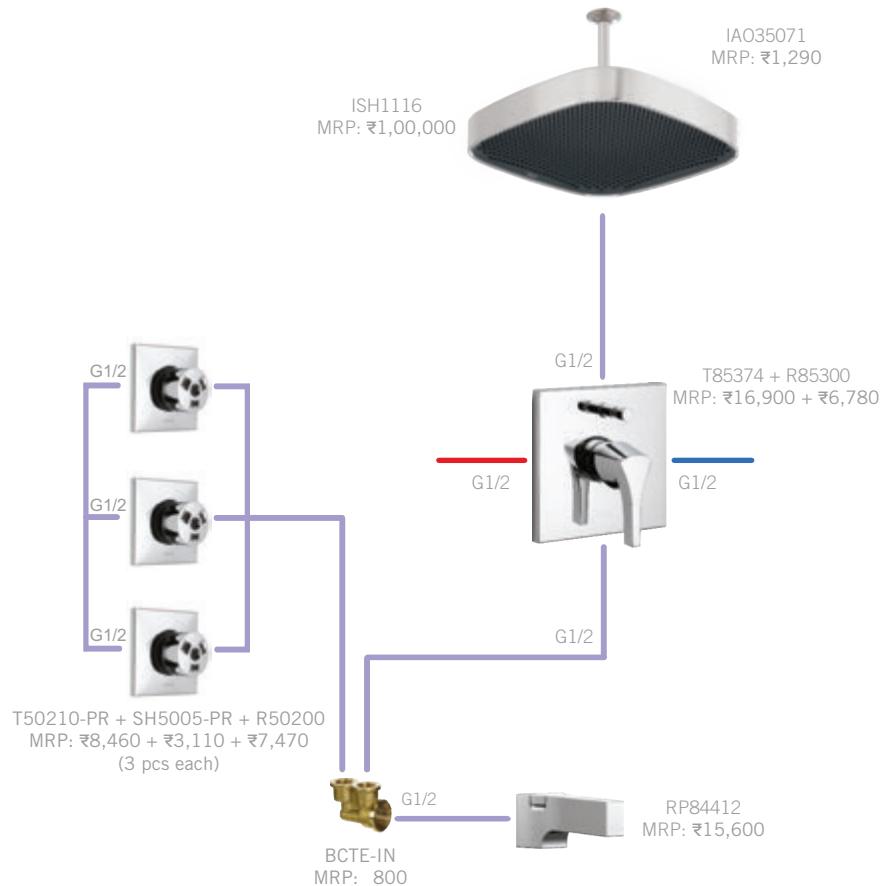

ZURA TUB & SHOWER W/ BODY SPRAYS