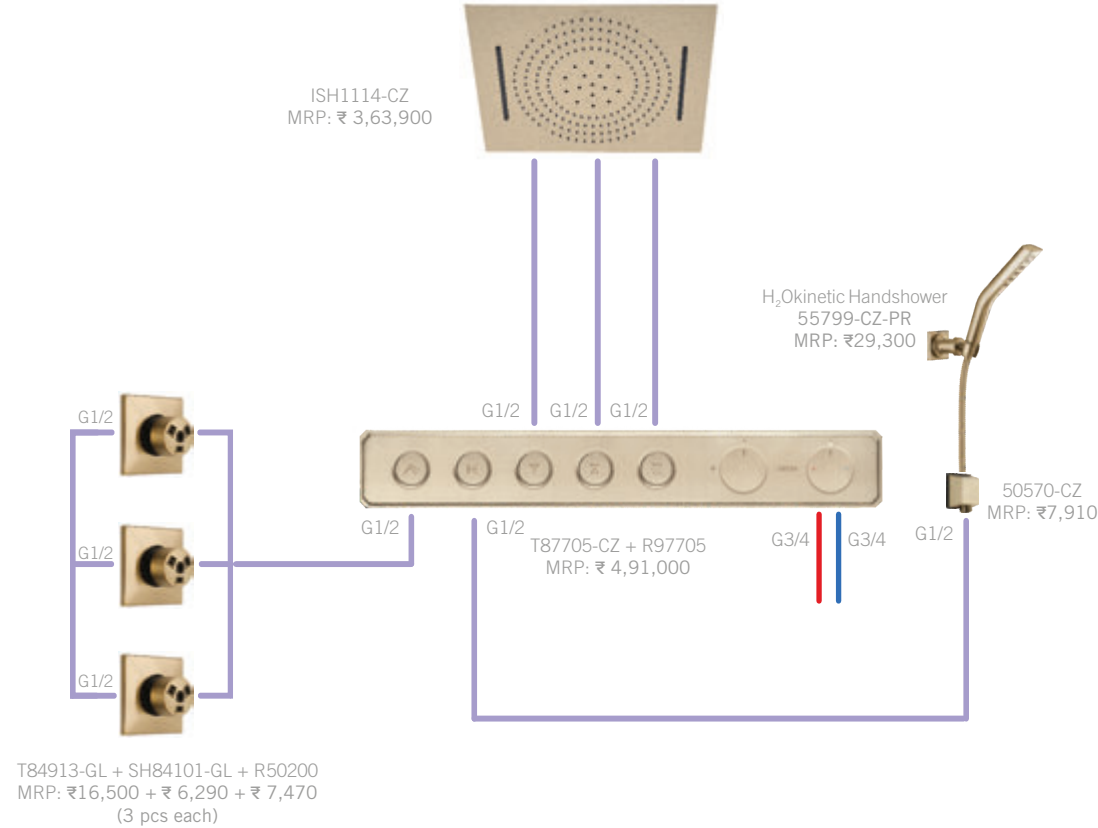

*Prices effective 1st November 2023 and are subject to change without prior notice.

MAGNACHOICE + MAGNAFLOW IN CZ (TRADITIONAL)

Total MRP:
₹ 11,33,200

T3576LF-CZWL + R3500-WL
MRP: ₹ 97,100

TOI20018 + TOI20117-CZ
MRP: ₹10,300 + ₹10,900