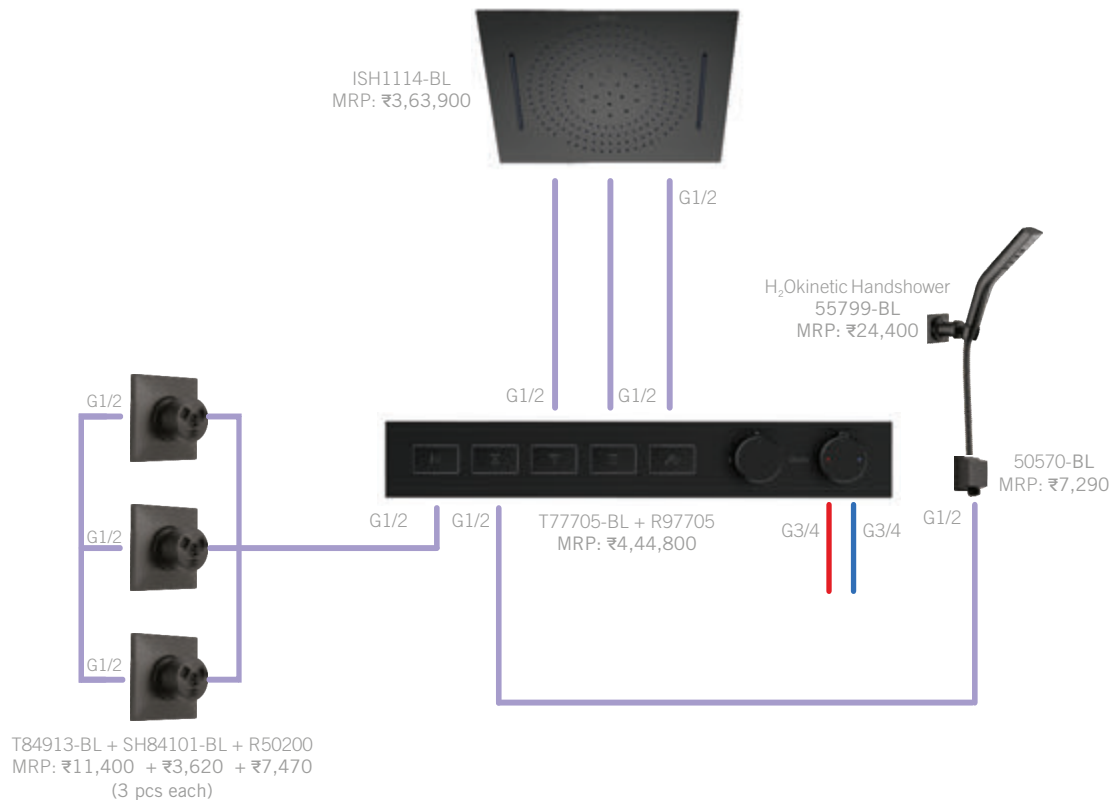

MAGNACHOICE + MAGNAFLOW IN BL (MODERN)

MAGNACHOICE