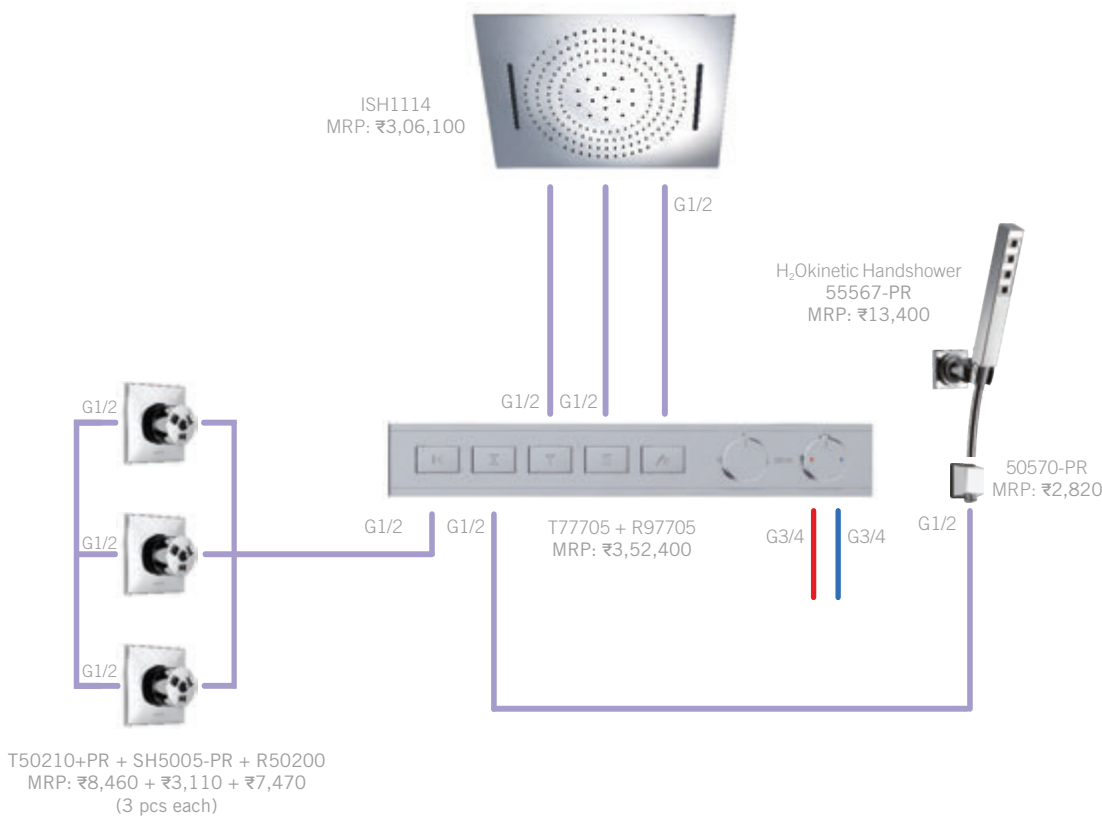

MAGNACHOICE + MAGNAFLOW IN PC (MODERN)

MAGNACHOICE