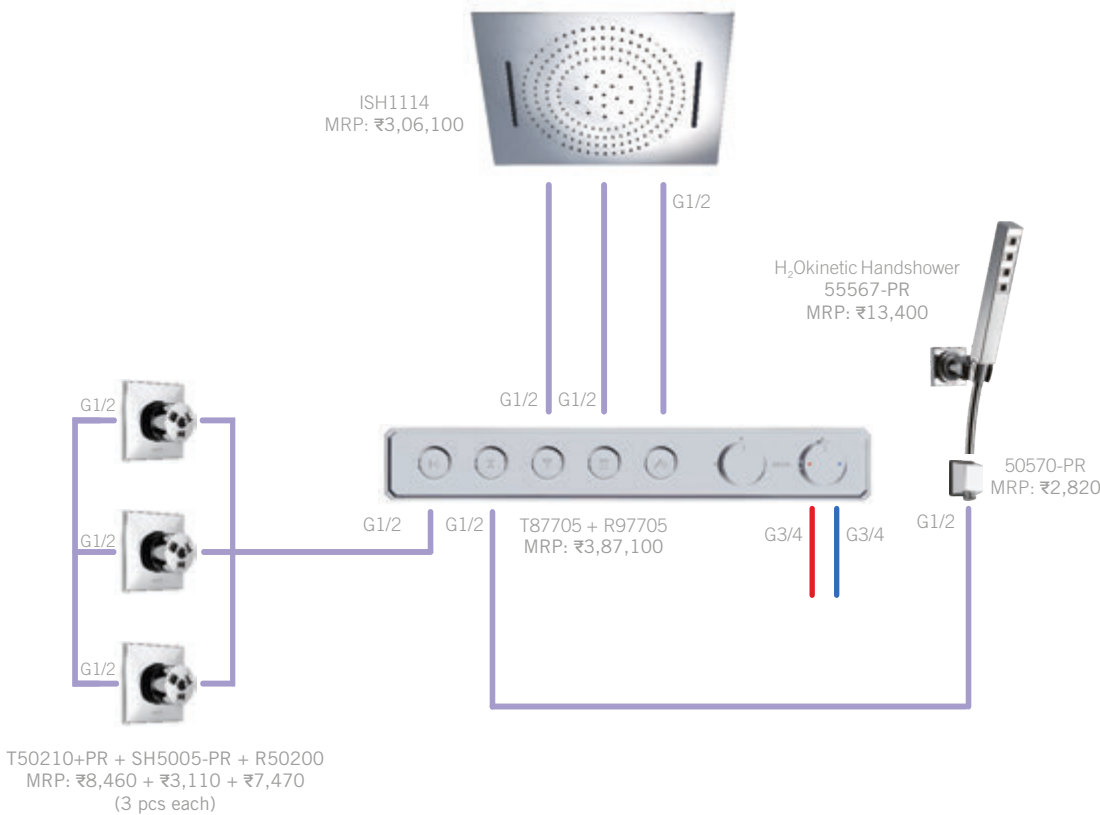

*Prices effective 1st November 2023 and are subject to change without prior notice.

MAGNACHOICE + MAGNAFLOW IN PC (TRADITIONAL)

Total MRP:
₹ 8,49,620

T3571LF-PR-WL + R3500-WL
MRP: ₹48,600

TOI20018 + TOI20117
MRP: ₹10,300 + ₹3,110