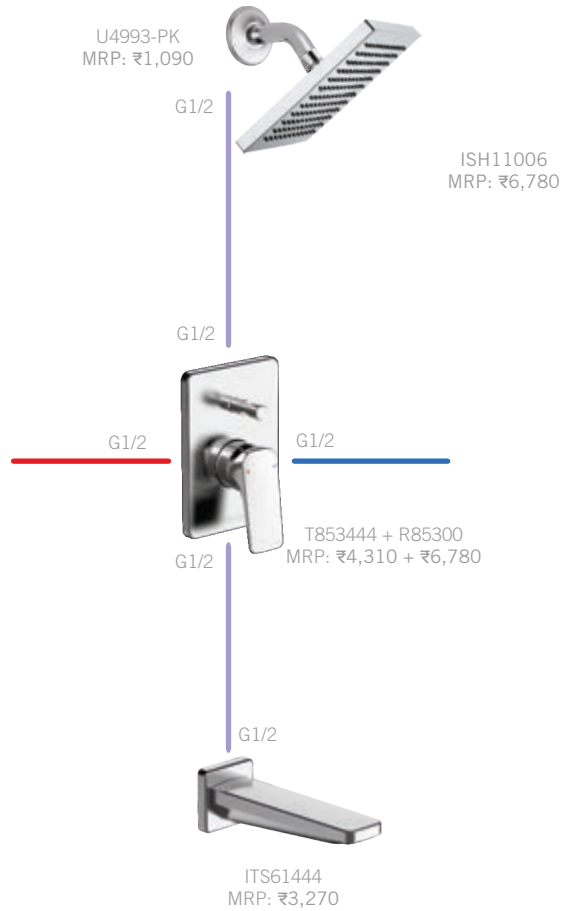

KORBY TUB & SHOWER #2

KORBY