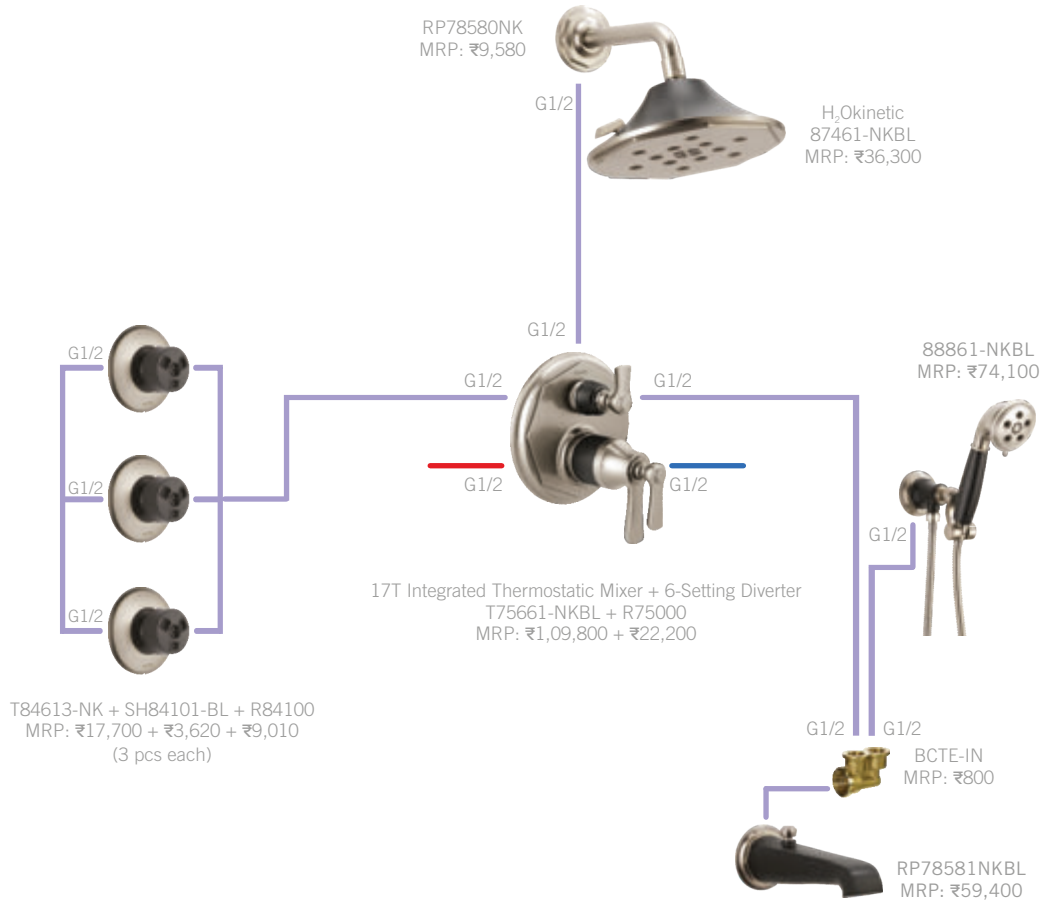

ROOK 17T INTEGRATED 25 L/MIN IN NKBL

Also Available: Tall Lav (65461LF-NKBL), MRP: ₹1,19,300

Total MRP:
₹ 5,66,820