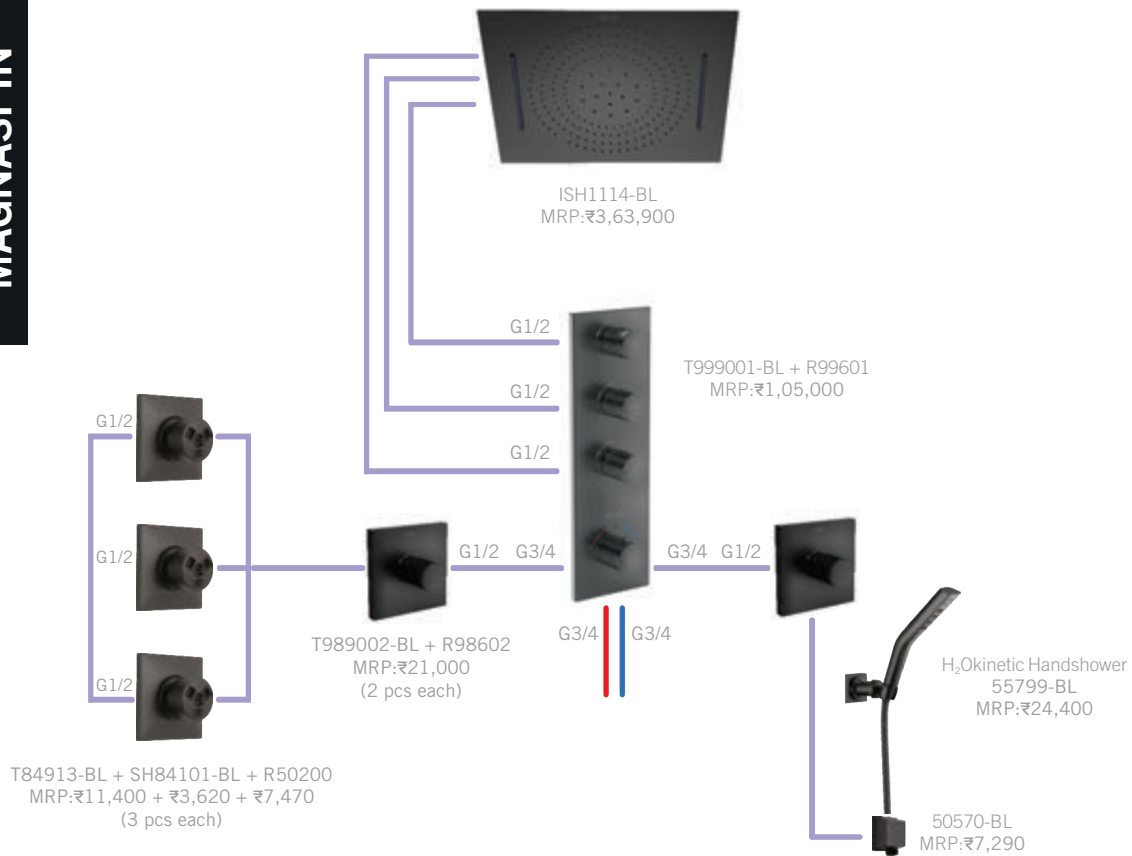

MAGNASPIN + MAGNAFLOW IN BL

MAGNASPIN