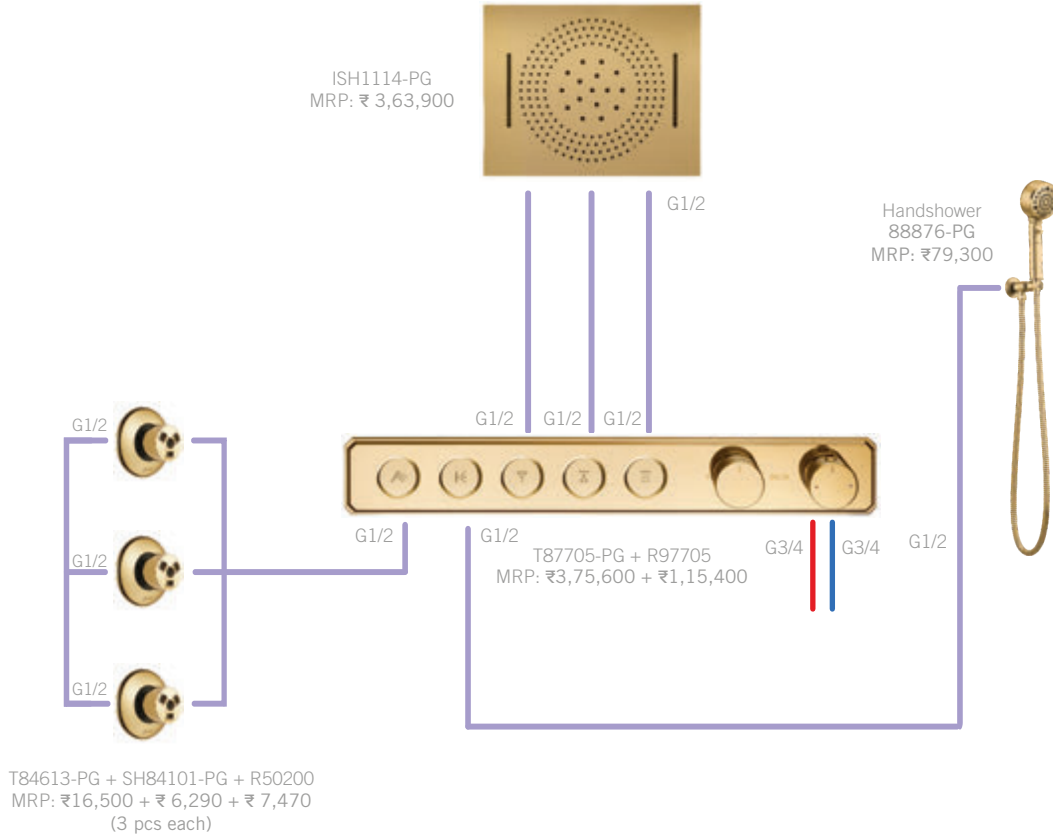

Rain Shower

Experience the sensation of gentle summer rain, where larger, fuller droplets surround you, immersing your body, mind and soul.

Rain + H₂Okinetic®

Explore the unique combination of rain shower and H₂Okinetic® Technology working in sync. The interplay of intense and soothing sprays delivers an experience that is every bit as exhilarating as it is relaxing.

see what Delta can doSM

MagnaChoice[®] Showering Concepts

MAGNACHOICE + MAGNAFLOW IN PG (TRADITIONAL)

Total MRP:
₹ 12,14,190

T65776LF-PGLHP + HL5876-PG + R85800
MRP: ₹1,36,000

TOI20018 + TOI20117-PN
MRP: ₹10,300 + ₹10,900