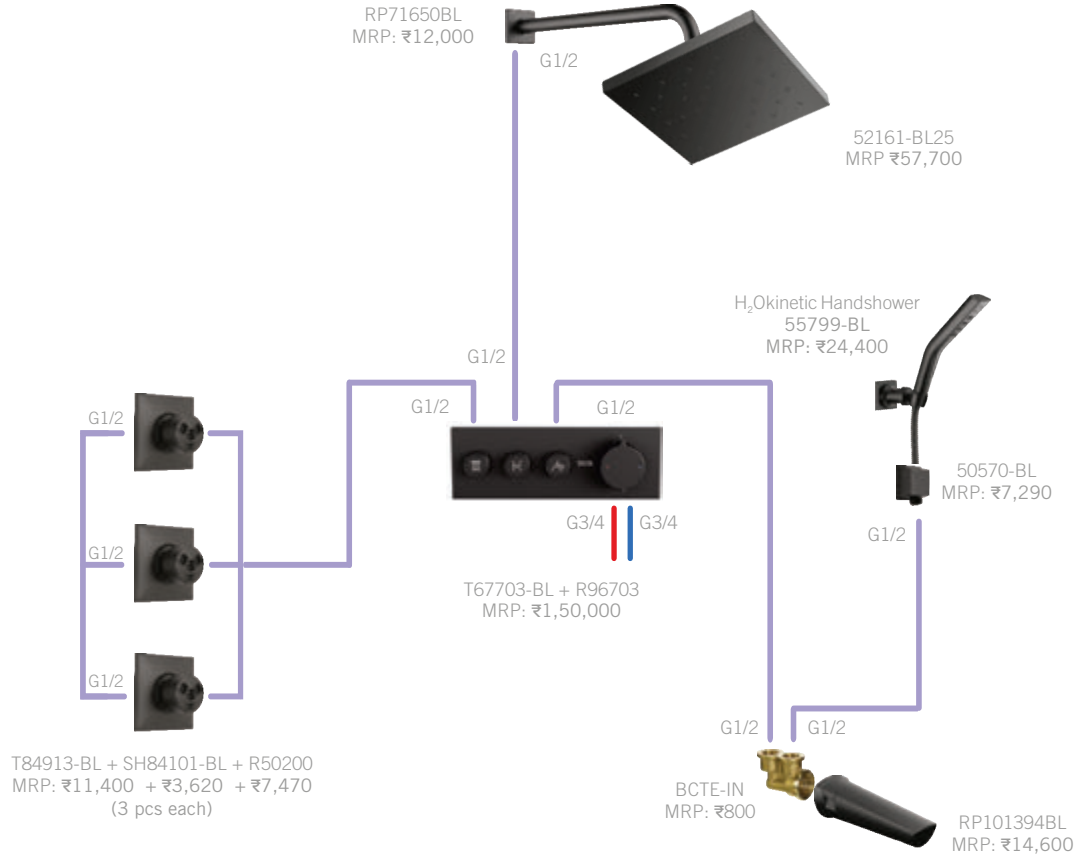

*Prices effective 1st November 2023 and are subject to change without prior notice.

MAGNACHOICE BUD + ULTRASOAK IN BL FINISH

Total MRP:
₹ 4,65,270

Also Available: 1H Lav without Pop-up (589-BLLPU-DST), MRP: ₹ 43,600 • 2H DM Lav with T-Lever Handle (35587-BL-DST), MRP: ₹ 76,200