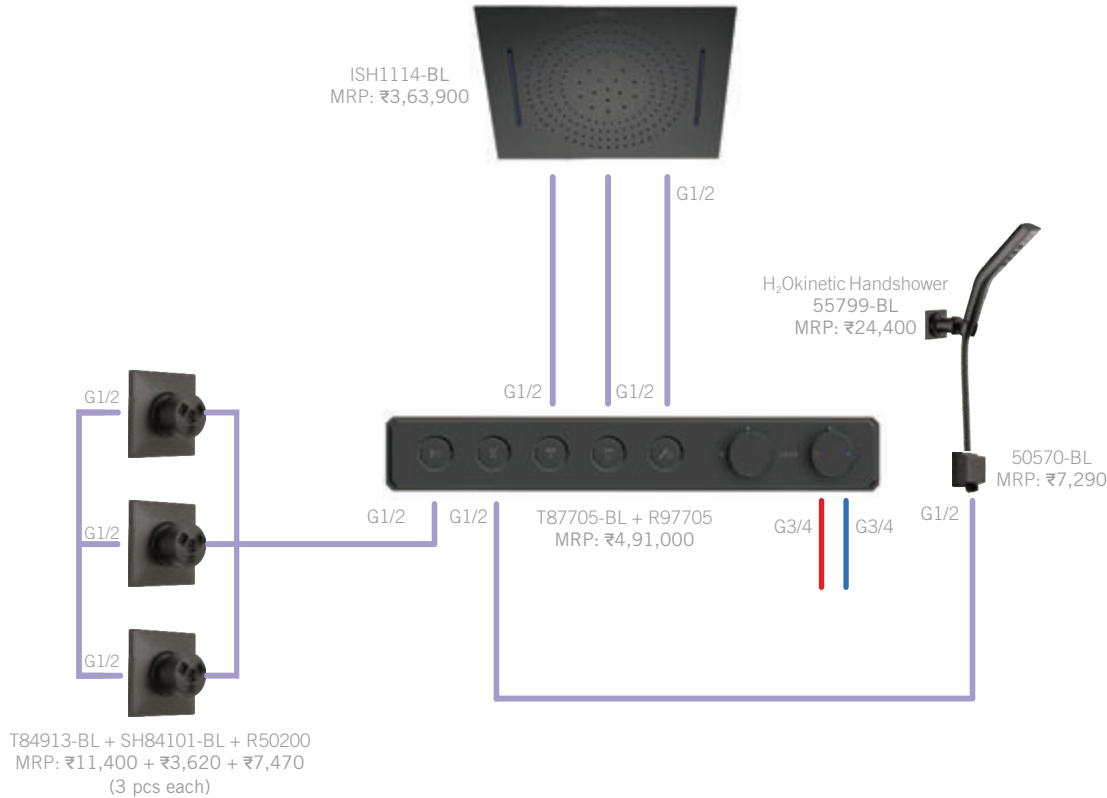

MAGNACHOICE + MAGNAFLOW IN BL (TRADITIONAL)