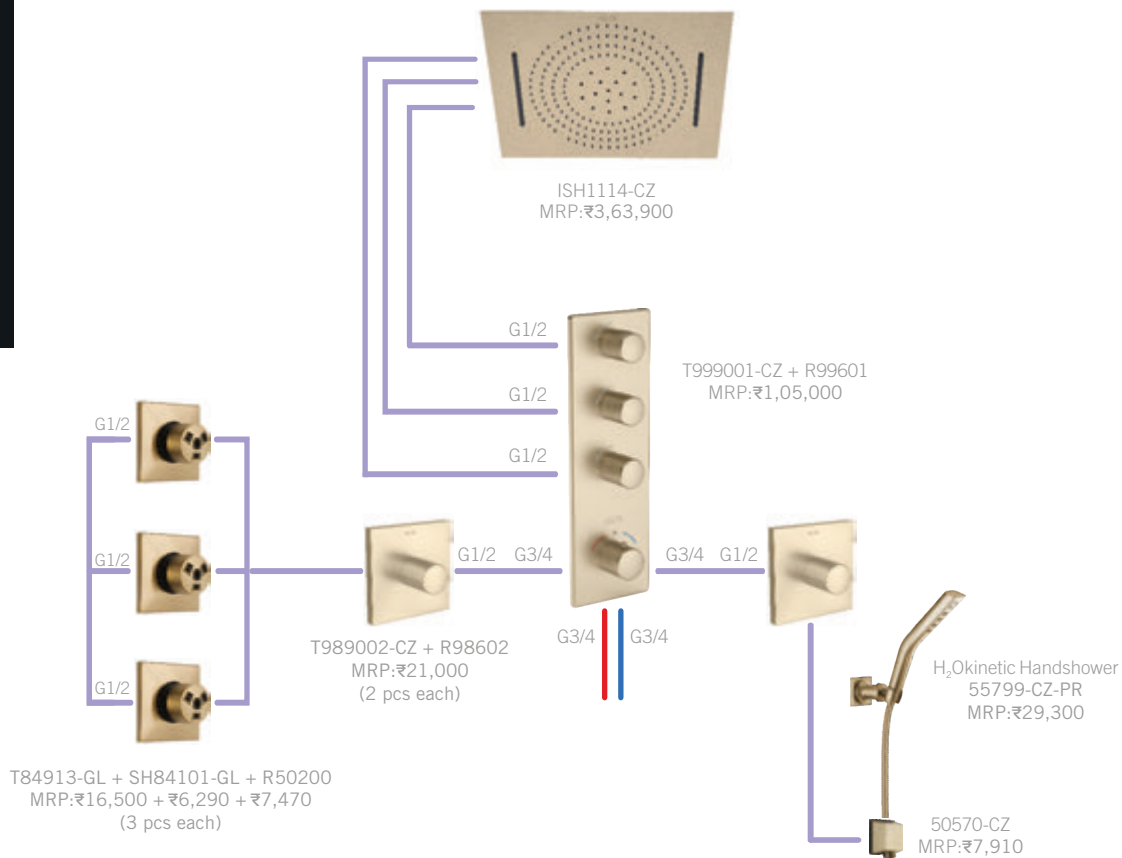

MAGNASPIN + MAGNAFLOW IN CZ

MAGNASPIN