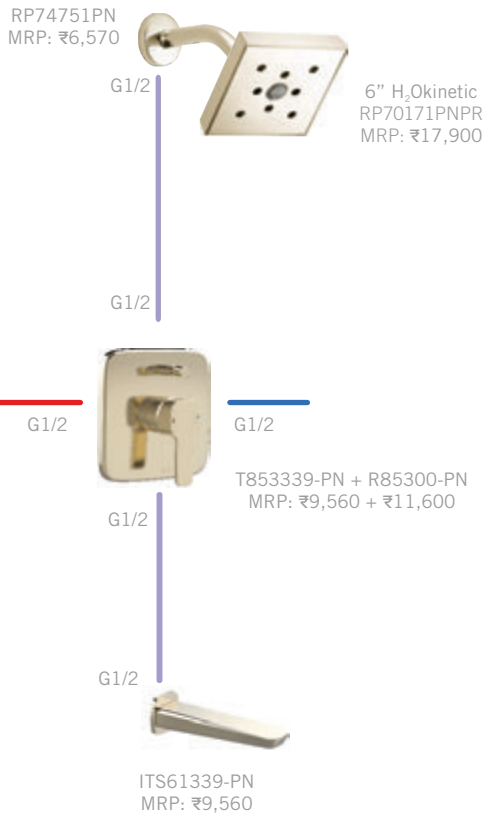

KAMI TUB & SHOWER IN PN

Total MRP:
₹ 1,27,840

33925-PNLPU-DST
MRP: ₹23,900