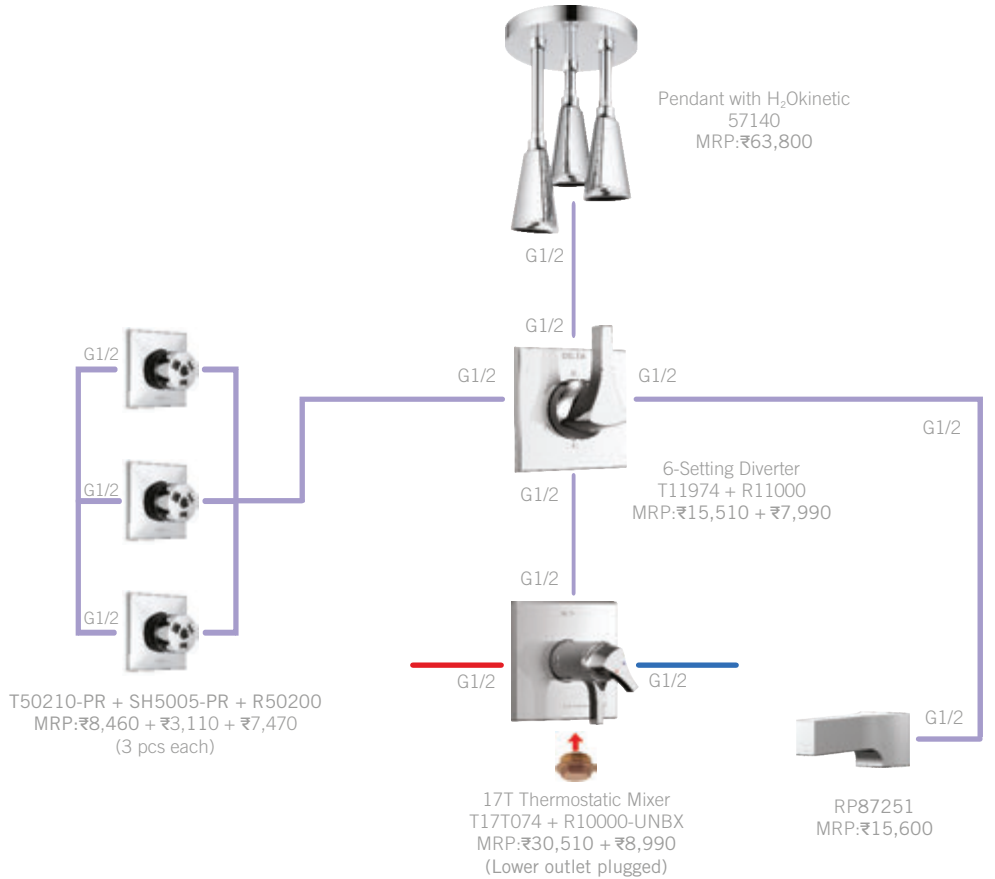

ZURA 17T W/ BODY SPRAYS

TETRA