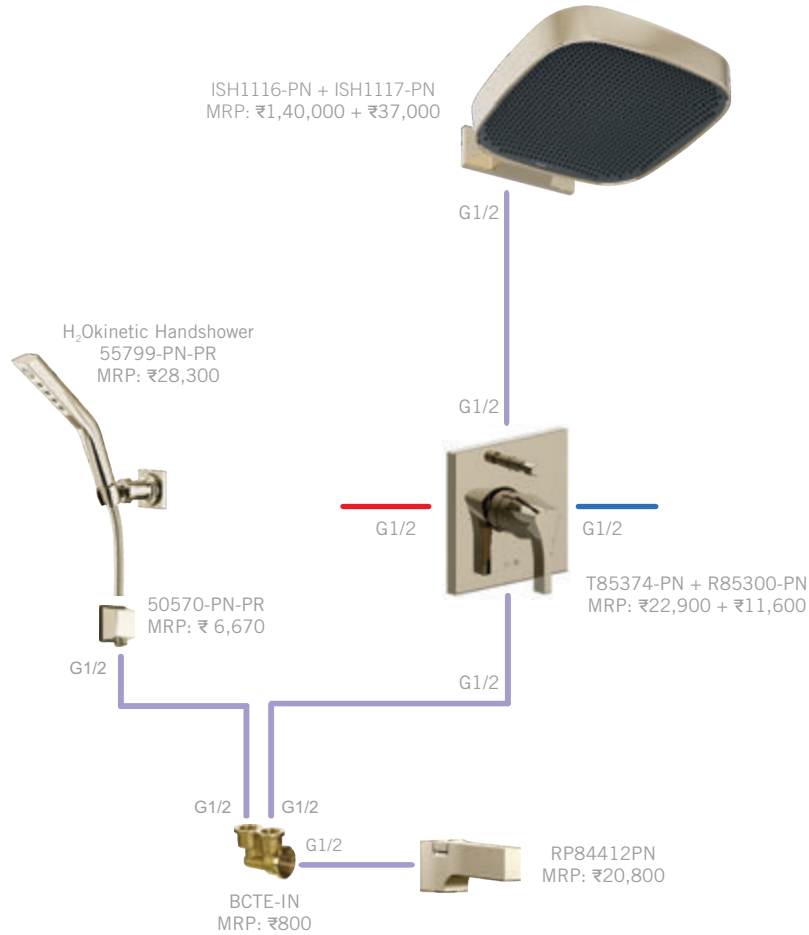

ZURA TUB & SHOWER IN PN