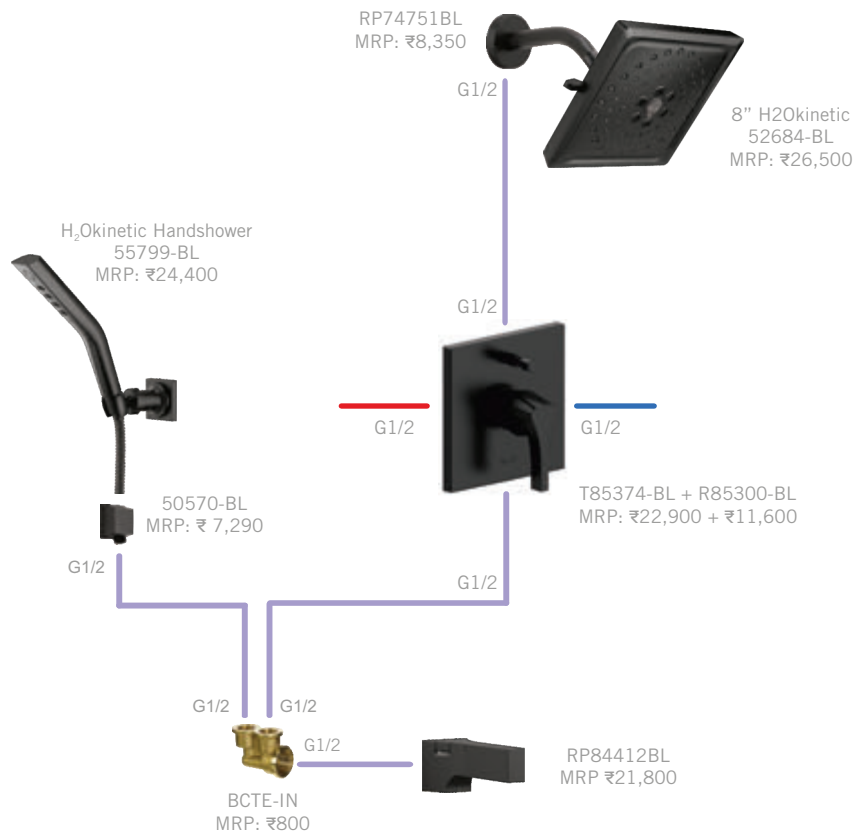

ZURA TUB & SHOWER IN BL

ZURA