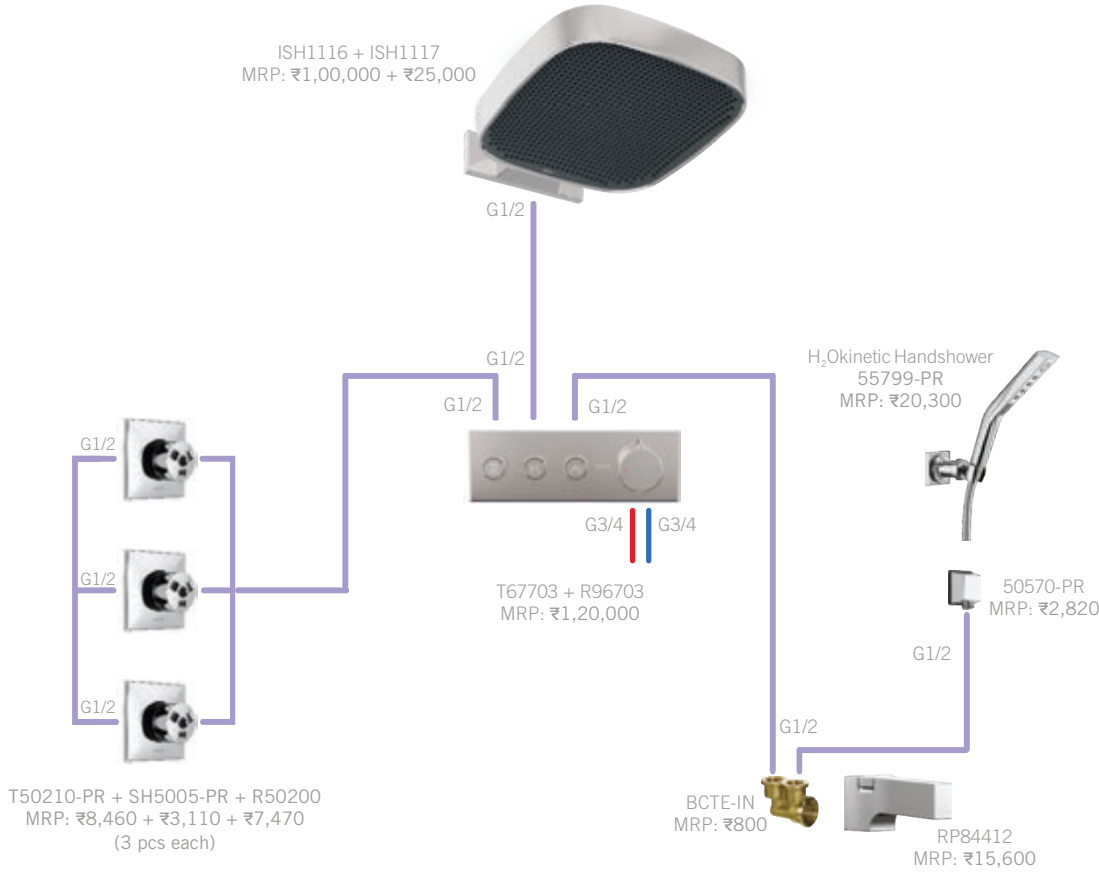

*Prices effective 1st November 2023 and are subject to change without prior notice.

MAGNACHOICE BUD + MAGNADRIZZLE IN PC FINISH

Total MRP:
₹ 4,21,620

T574LF-WL + R3510-WL
MRP: ₹45,500

TOI20018 + TOI20217
MRP: ₹10,300 + ₹3,110