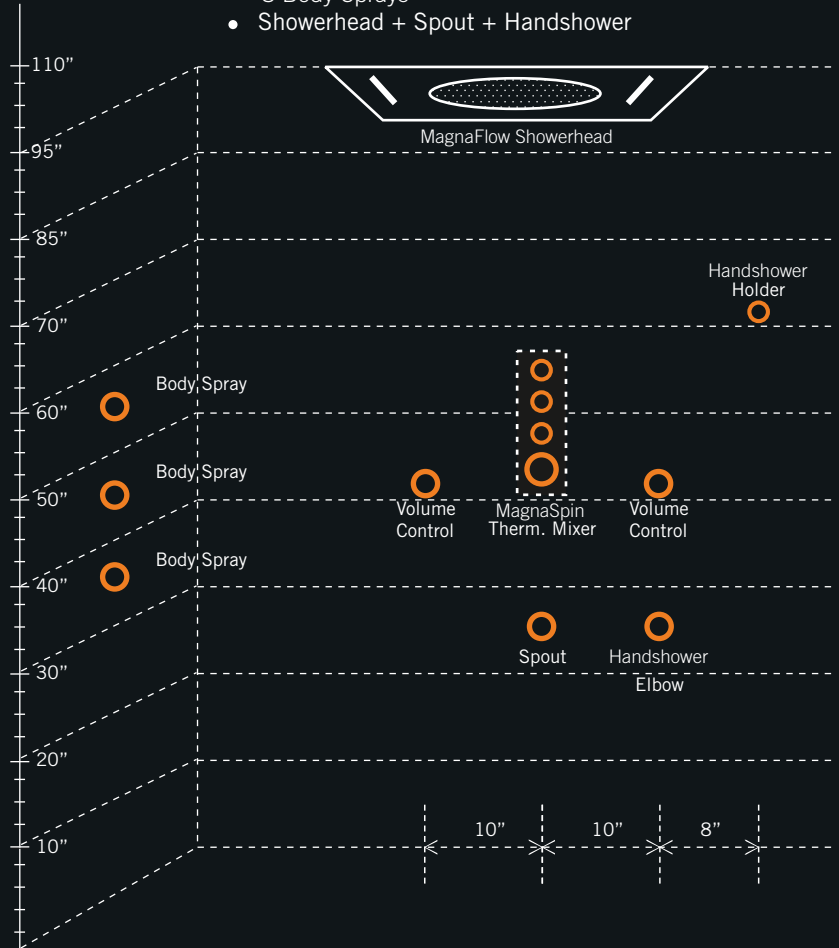

Configuration #2 – Vertical Installation

- 3 Body Sprays
- Showerhead + Spout + Handshower