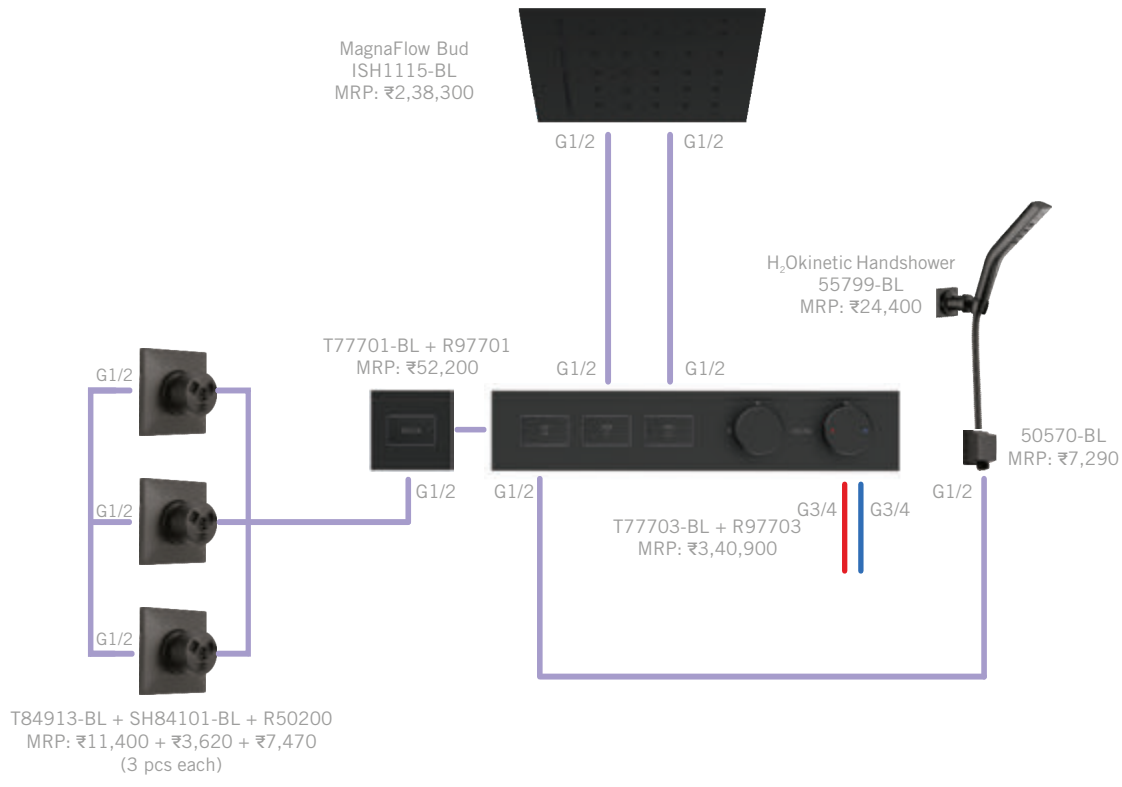

MAGNACHOICE + MAGNAFLOW BUD IN BL (MODERN)

Total MRP:
₹ 8,39,770

MAGNACHOICE

Also Available: Tall Lav (774-BL-DST), MRP: ₹72,700 • 1H Lav (574-BLMPU-DST), MRP: ₹61,500

*Prices effective 1st November 2023 and are subject to change without prior notice.