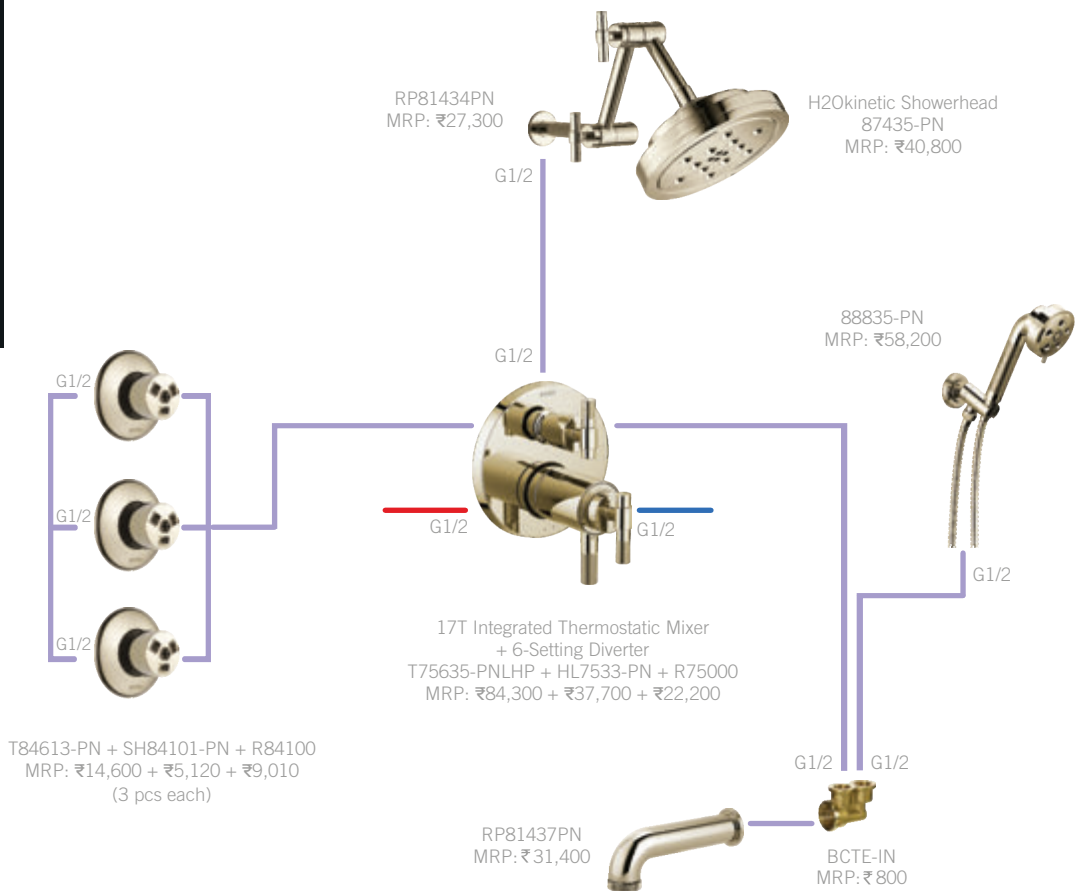

*Prices effective 1st November 2023 and are subject to change without prior notice.

LITZE 17T INTEGRATED 25 L/MIN IN PN

LITZE

Total MRP:
₹ 5,37,200

T65735LF-PN +
R65700
MRP: ₹95,100

TOI20018 + TOI20117-PN
MRP: ₹ 10300 + ₹ 10,900