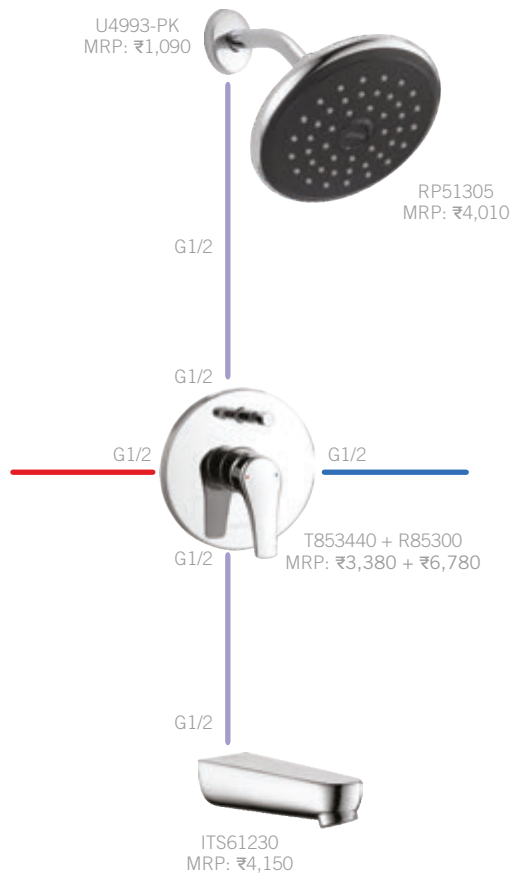

IXA SOFT TUB & SHOWER