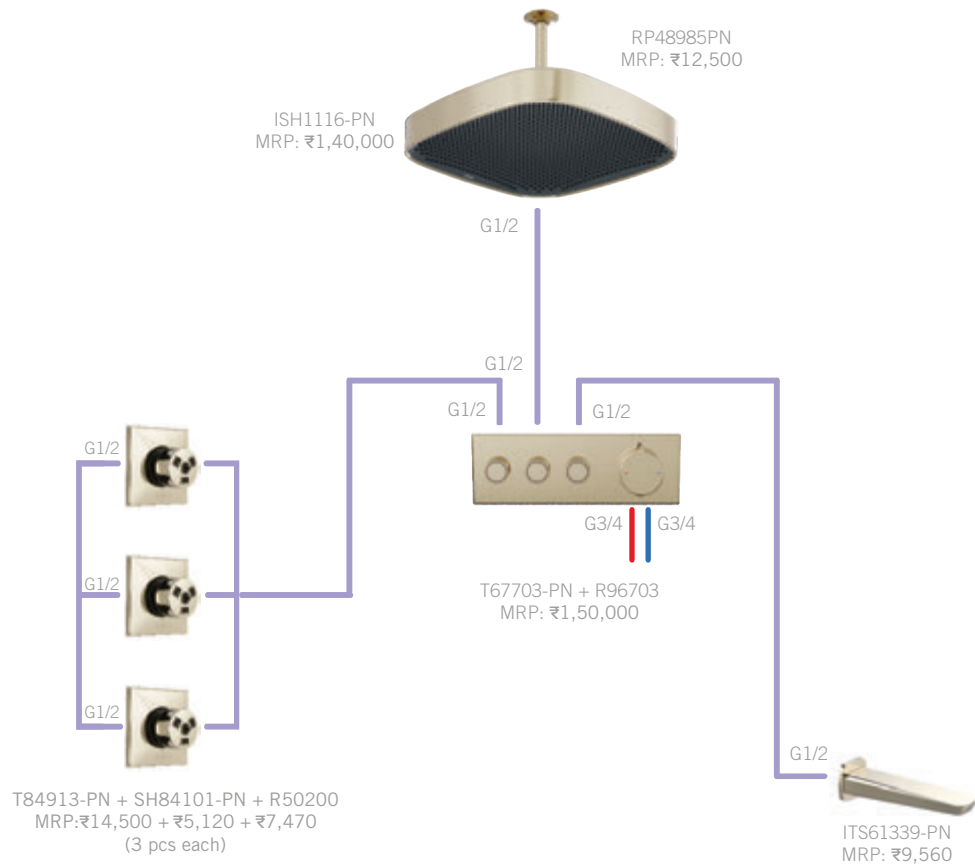

MAGNACHOICE BUD + MAGNADRIZZLE IN PN FINISH