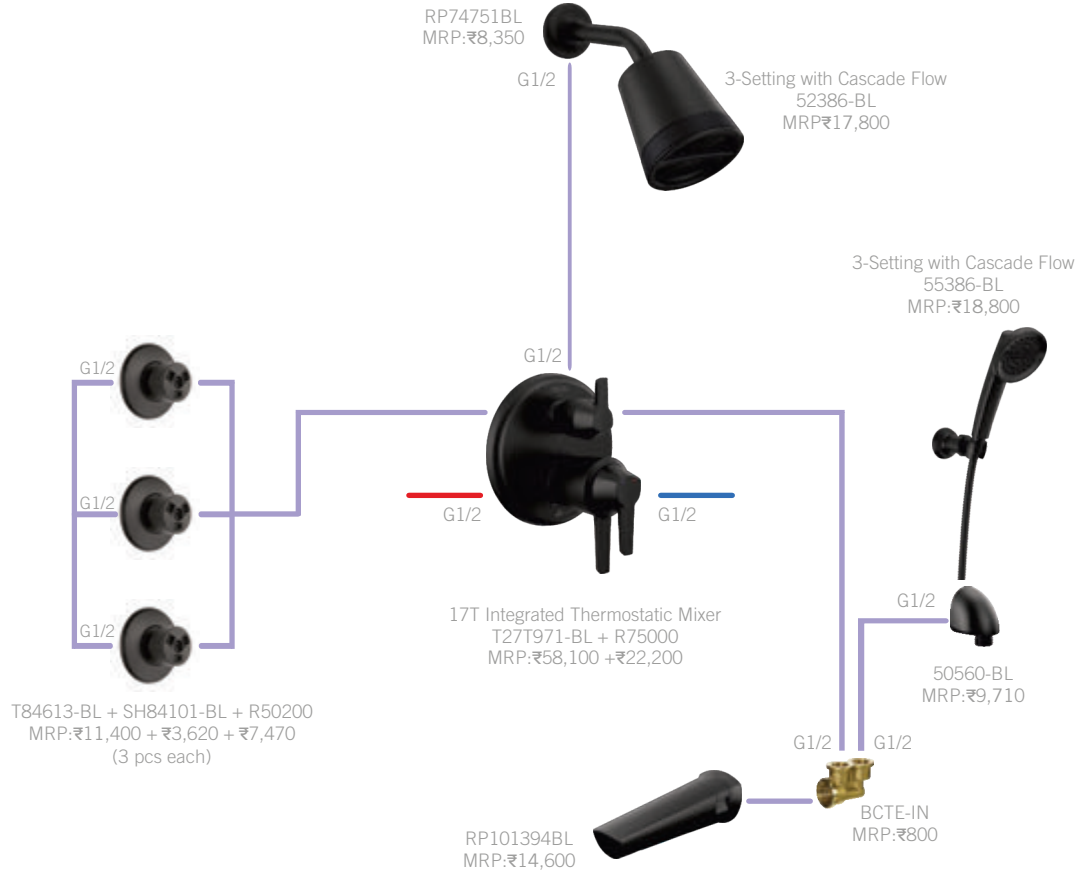

INSTALLATION GUIDE – MAGNASPIN + MAGNAFLOW

Configuration #1 – Vertical Installation

- 3 Body Sprays
- Showerhead + Spout + Handshower

Configuration #2 – Vertical Installation

- 3 Body Sprays
- Showerhead + Spout + Handshower

HYDRATHERAPY
BODY LOTION

see what Delta can do™

Medium-Flow (25 L/min) Thermostatic Concepts

GALEON 17T INTEGRATED W/ BODY SPRAYS IN SS

Total MRP:
₹ 3,10,470

GALEON

Also Available: 2H WM Lav (T3571LF-SS-PR-WL + R3500-WL), MRP:₹ 59,100 • 1H Lav with Lever Handle (571-SS-PR-LPU-DST), MRP:₹ 31,400
*Note: Tank & Fittings proposed are in PC finish

*Prices effective 1st November 2023 and are subject to change without prior notice.

GALEON 17T INTEGRATED W/ BODY SPRAYS IN BL

GALEON

Total MRP:
₹2,97,980

573-BLLPU-DST
MRP: ₹31,400

TOI20018 + TOI20117-BL
MRP: ₹10,300 + ₹10,900