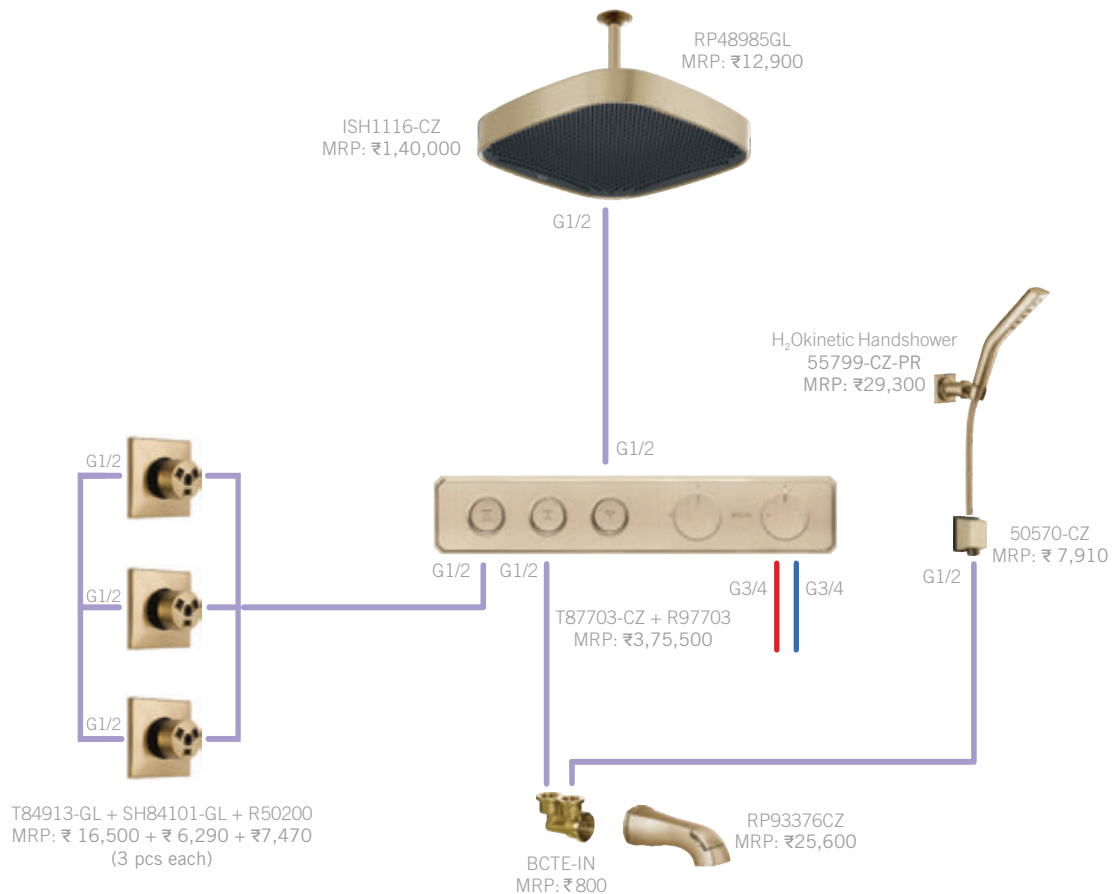

MAGNACHOICE + MAGNADRIZZLE IN CZ (TRADITIONAL)

Total MRP:
₹ 7,73,000