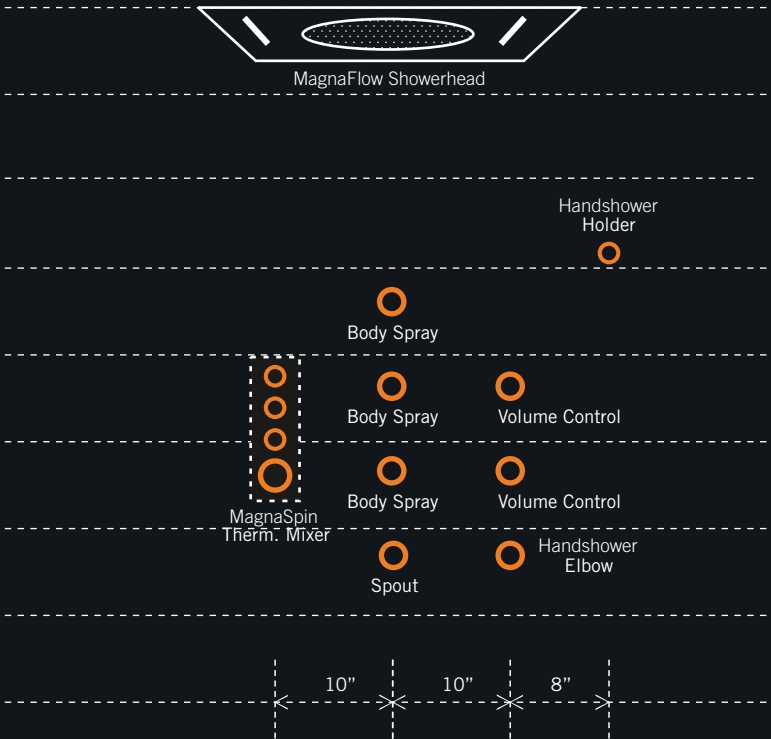

INSTALLATION GUIDE – MAGNASPIN + MAGNAFLOW

Configuration #1 – Vertical Installation

- 3 Body Sprays
- Showerhead + Spout + Handshower