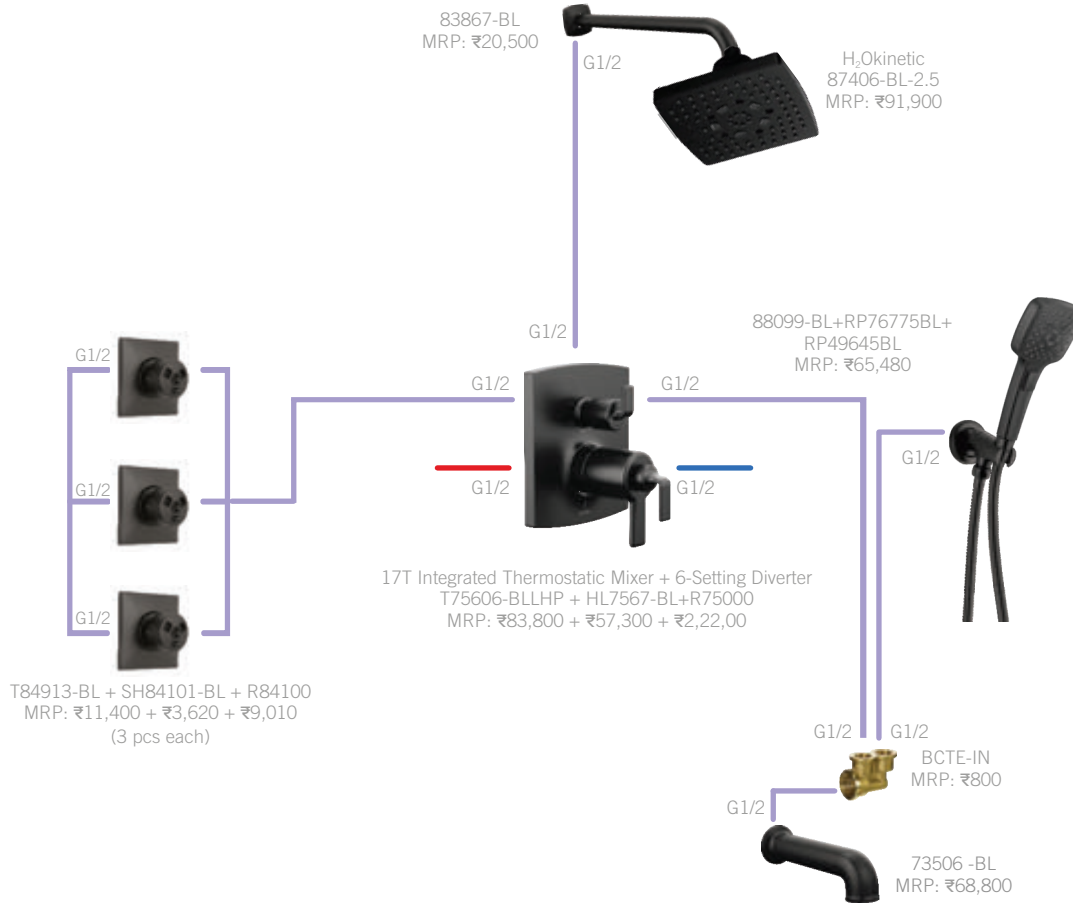

ALLARIA 17T INTEGRATED 25 L/MIN IN BL