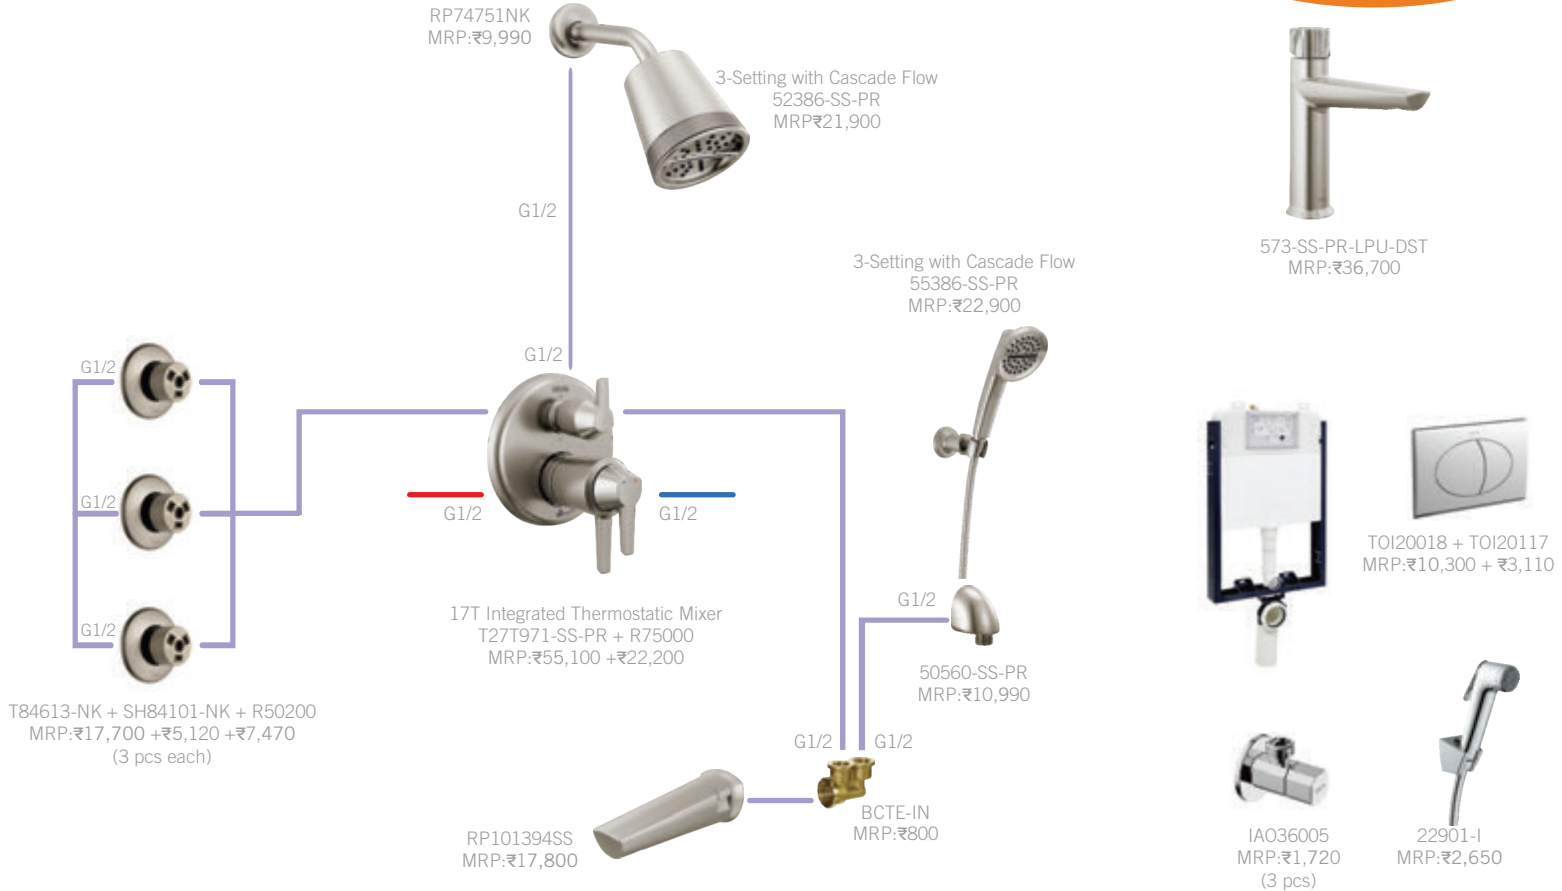

GALEON 17T INTEGRATED W/ BODY SPRAYS IN SS

Total MRP:
₹ 3,10,470

GALEON

Also Available: 2H WM Lav (T3571LF-SS-PR-WL + R3500-WL), MRP:₹ 59,100 • 1H Lav with Lever Handle (571-SS-PR-LPU-DST), MRP:₹ 31,400
*Note: Tank & Fittings proposed are in PC finish

*Prices effective 1st November 2023 and are subject to change without prior notice.