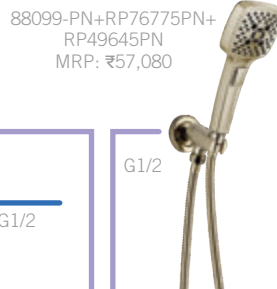

BRIZO

FRANK LLOYD WRIGHT 17T INTEGRATED IN PNTK

Total MRP:
₹ 9,73,280

21" X 10" Showerhead with Canopy Spray and Integrated Lighting
81422-PNTK-2.5
MRP: ₹4,16,400

T65722LF-PNTK + R65700
MRP: ₹1,53,900

T84913-PN + SH84101-PN + R84100
MRP: ₹14,500 + ₹5,120 + ₹9,010
(3 pcs each)