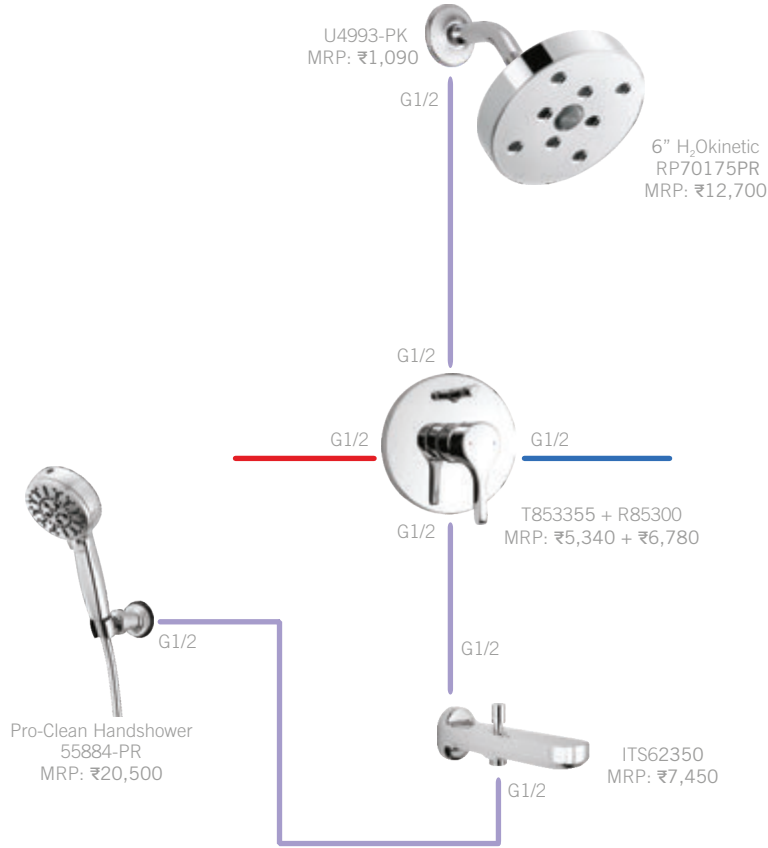

KENDARI TUB & SHOWER

KENDARI