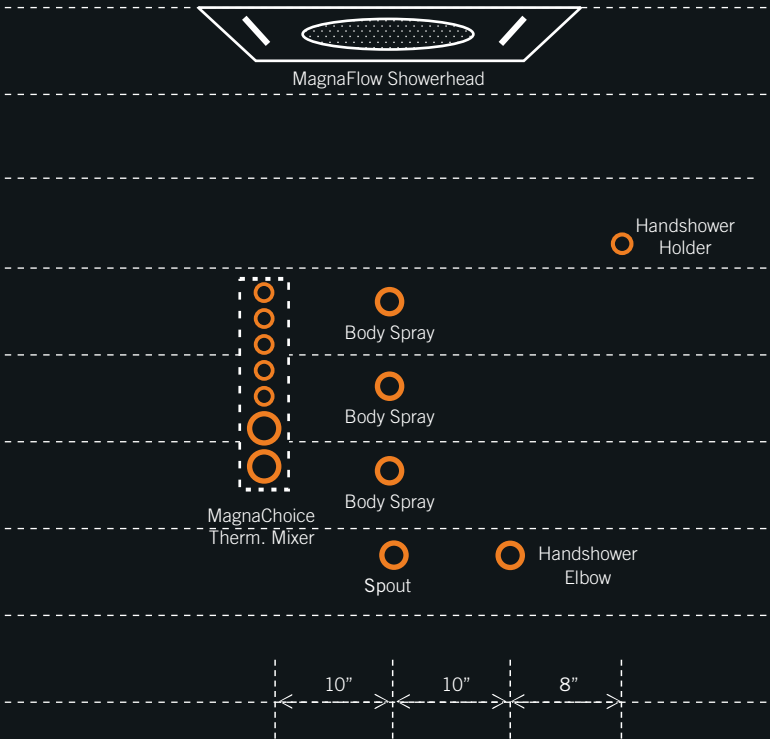

INSTALLATION GUIDE – MAGNACHOICE + MAGNAFLOW

Configuration #1 – Vertical Installation

- 3 Body Sprays
- Showerhead + Handshower + Spout