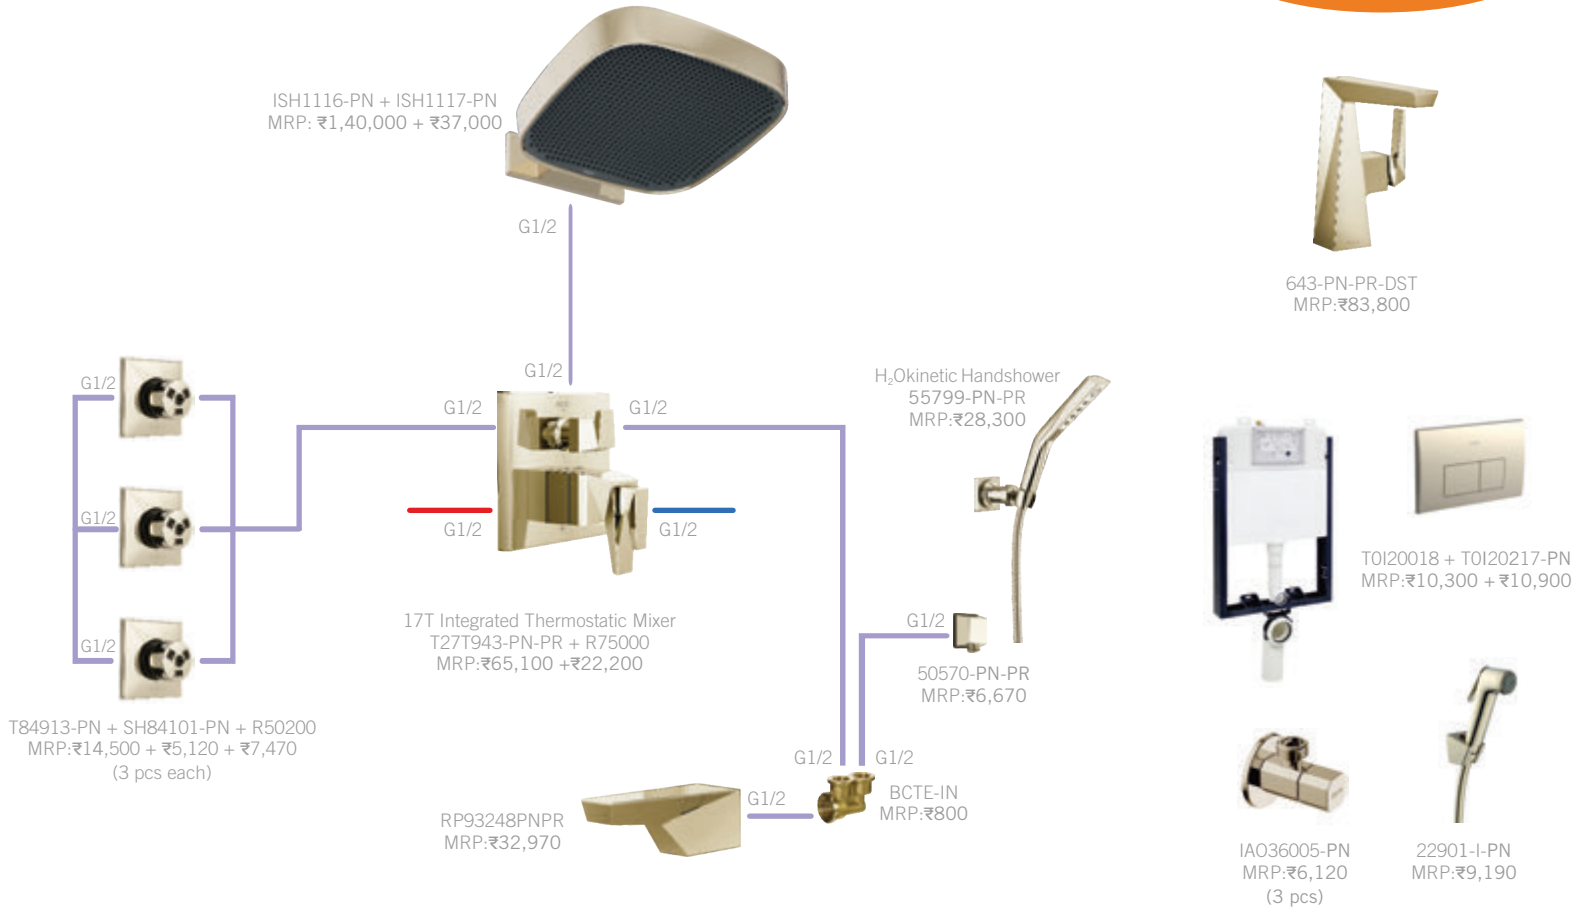

*Prices effective 1st November 2023 and are subject to change without prior notice.

TRILLIAN 17T INTEGRATED W/ BODY SPRAYS IN PN

TRILLIAN

Total MRP:
₹ 5,46,860

Also Available: Tall Lav (743-PN-PR-DST), MRP: ₹ 90,900 • 2H WM (T3543LF-PN-PR-WL + R3500-WL), MRP: ₹ 74,400