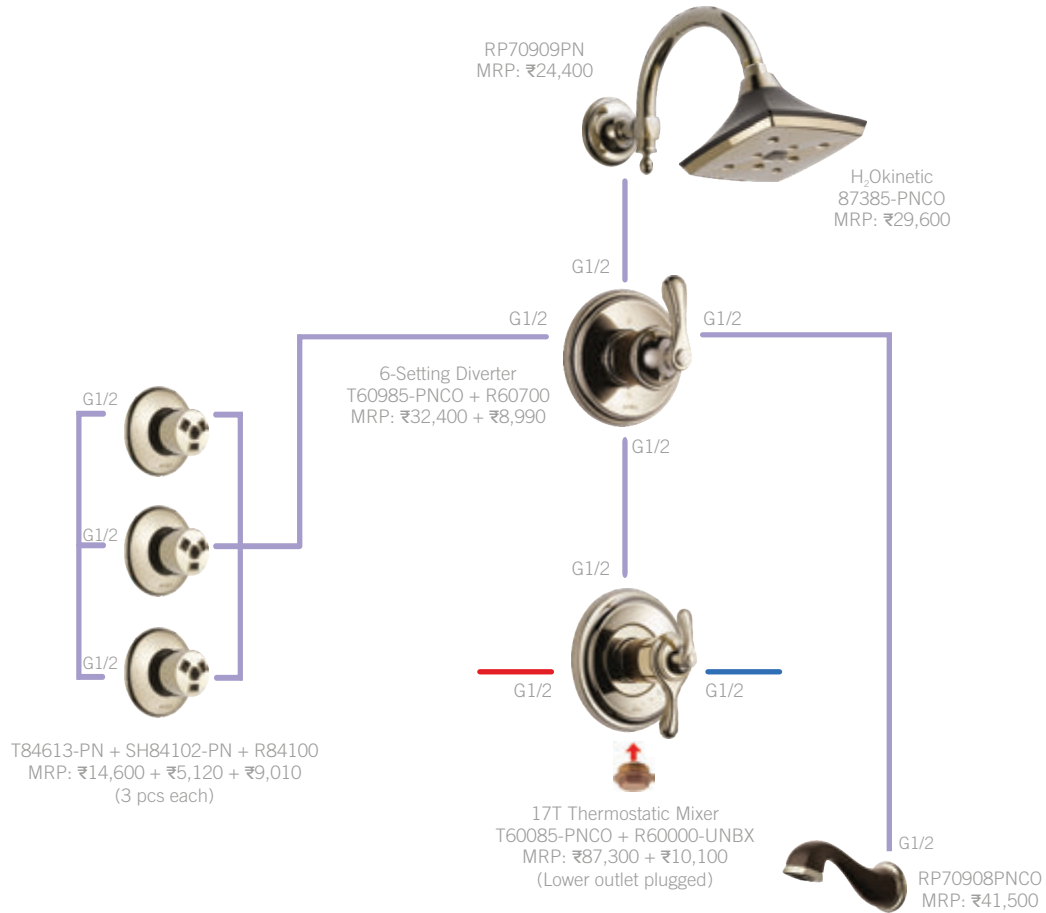

CHARLOTTE 17T 25 L/MIN IN PNCO