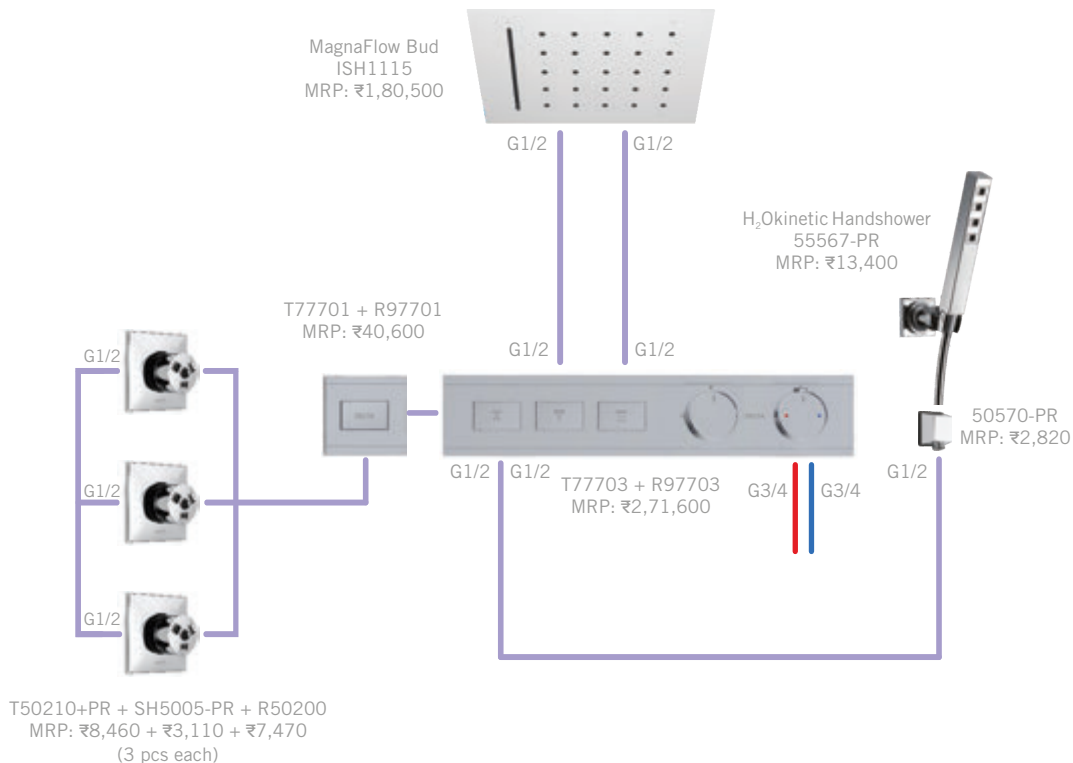

*Prices effective 1st November 2023 and are subject to change without prior notice.

MAGNACHOICE + MAGNAFLOW BUD IN PC (MODERN)

Total MRP:
₹ 6,46,020

MAGNACHOICE

T574LF-WL + R3510-WL
MRP: ₹45,500

TO120018 + TO120217
MRP: ₹10,300 + ₹3,110