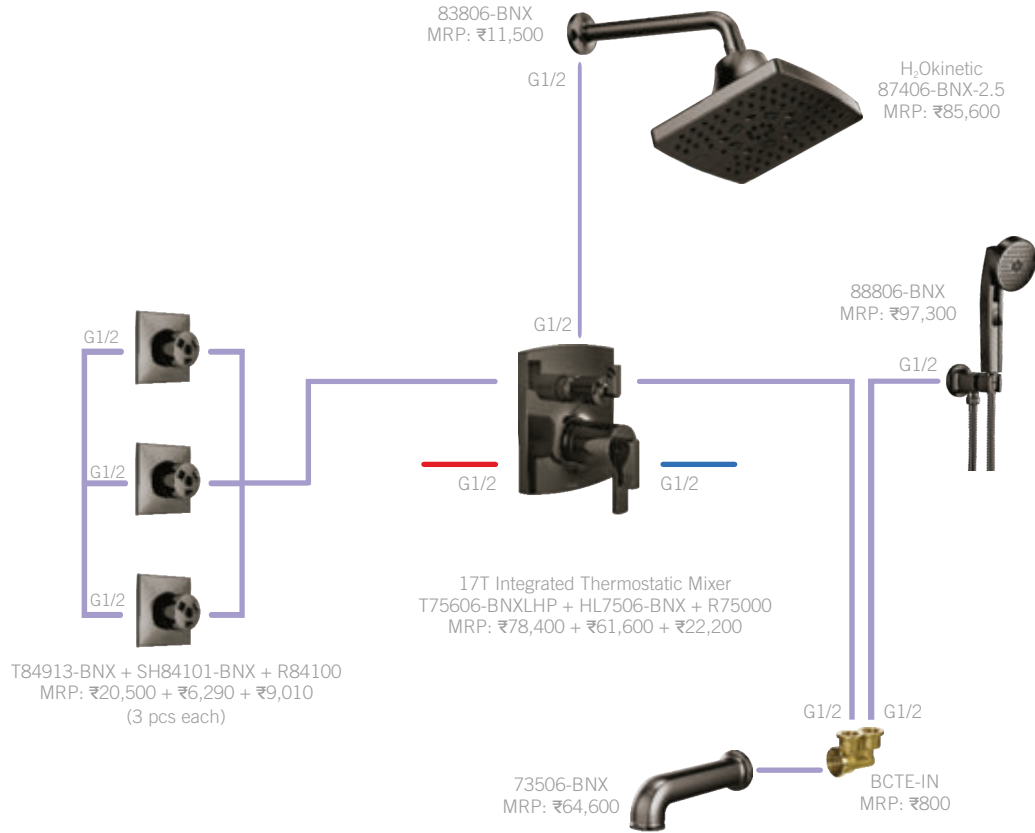

KINTSU 17T INTEGRATED 25 L/MIN IN BNX

Total MRP:
₹ 7,15,150

65006LF-BNX
MRP: ₹1,20,300

T0120018 + T0120217-BL
MRP: ₹10,300 + ₹10,900

IAO36005-BL
MRP: ₹6,120
(3 pcs)

22901-I-BL
MRP: ₹9,190

24" Linear Floor Drain
with Custom Tile in Insert
FD002-SS
MRP: ₹16,700

KINTSU

Also Available: 2H Lav (65306LF-BNXLHP + HL5306-BNX), MRP: ₹1,29,400
*Note: Tank & Fittings proposed are in BL finish

*Prices effective 1st November 2023 and are subject to change without prior notice.

BRIZO