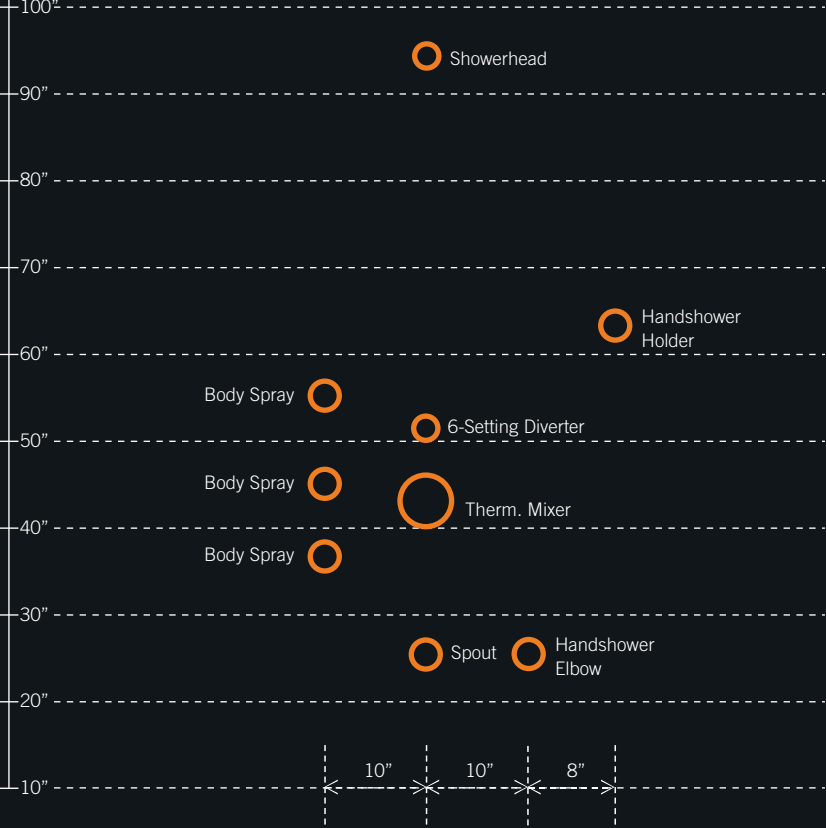

Hi-Flow Configuration #2 (25 L/min)

- 3 Body Sprays
- Showerhead + Spout + Handshower