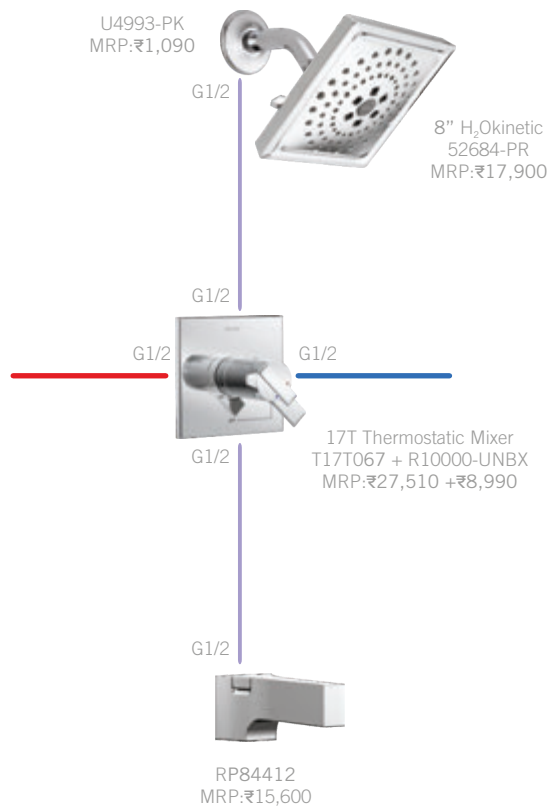

Total MRP:
₹ 1,10,080

34025-LPU
MRP: ₹17,770

IA036005
MRP: ₹1,720
(3 pcs)

TOI20018 + TOI20217
MRP: ₹10,300 + ₹3,110

22901-I
MRP: ₹2,650

Also Available: Tall Lav (34025-P), MRP: ₹ 24,610 • 1H WM Lav (T31340-WL+R85400-WL), MRP: ₹ 24,180