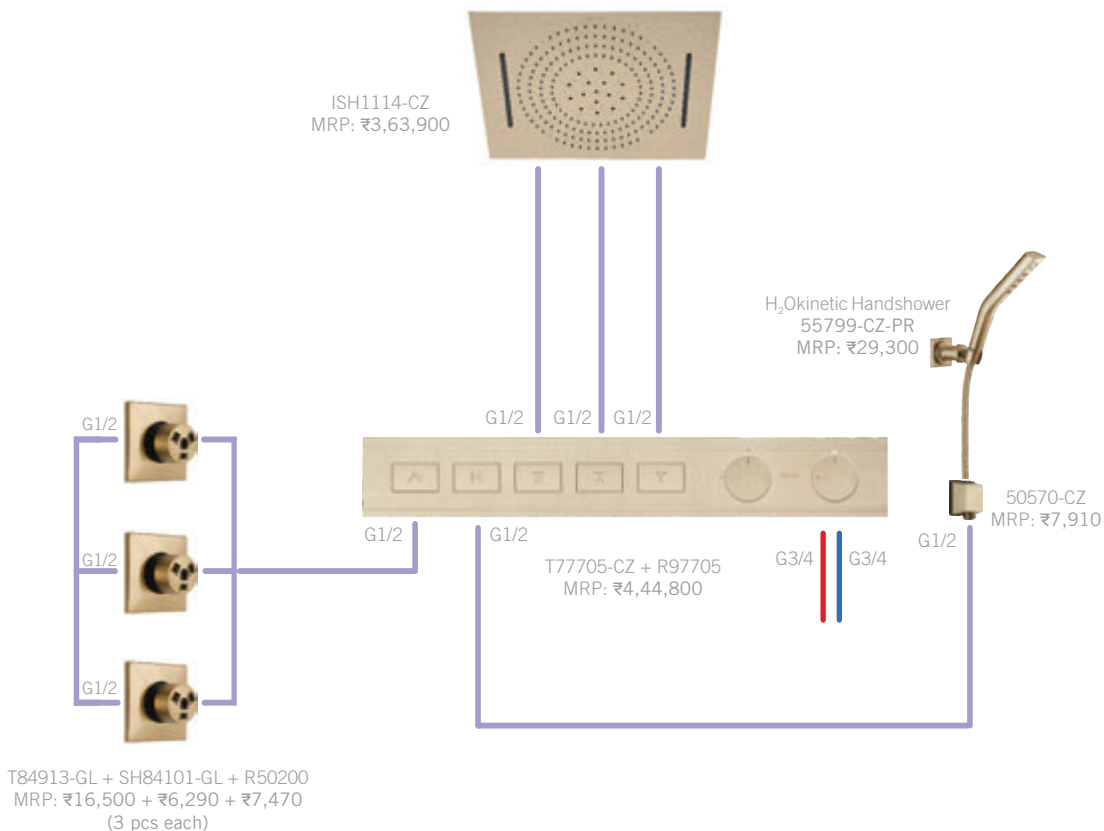

MAGNACHOICE + MAGNAFLOW IN CZ (MODERN)