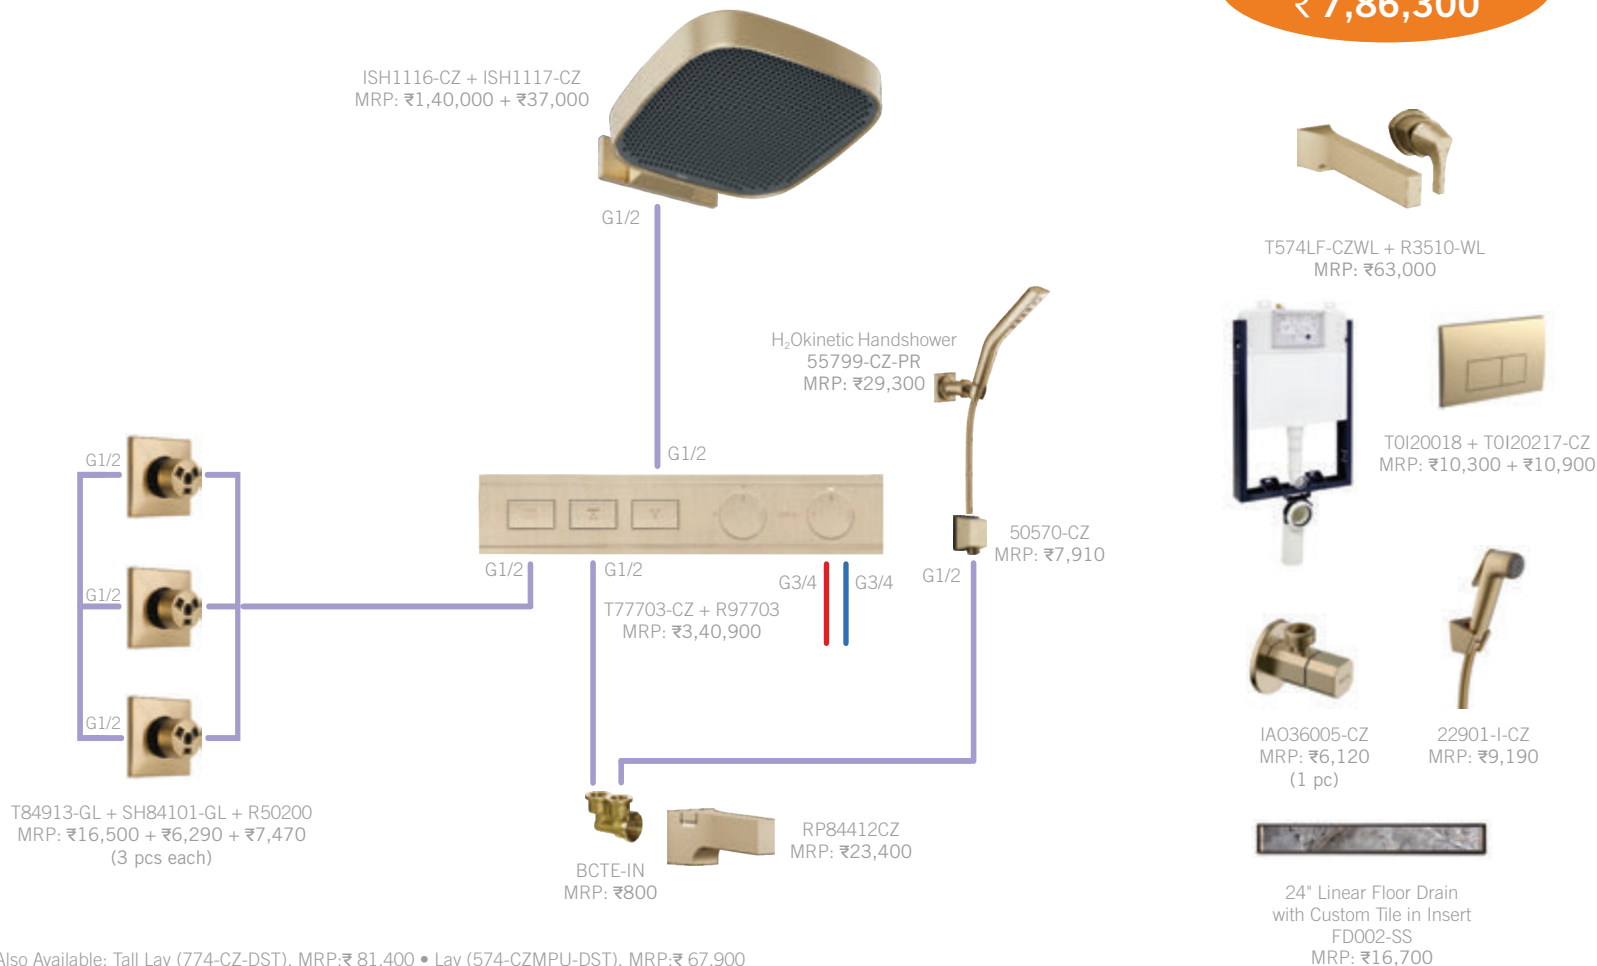

MAGNACHOICE + MAGNADRIZZLE IN CZ (MODERN)

MAGNACHOICE

Also Available: Tall Lav (774-CZ-DST), MRP: ₹81,400 • Lav (574-CZMPU-DST), MRP: ₹67,900

*Prices effective 1st November 2023 and are subject to change without prior notice.