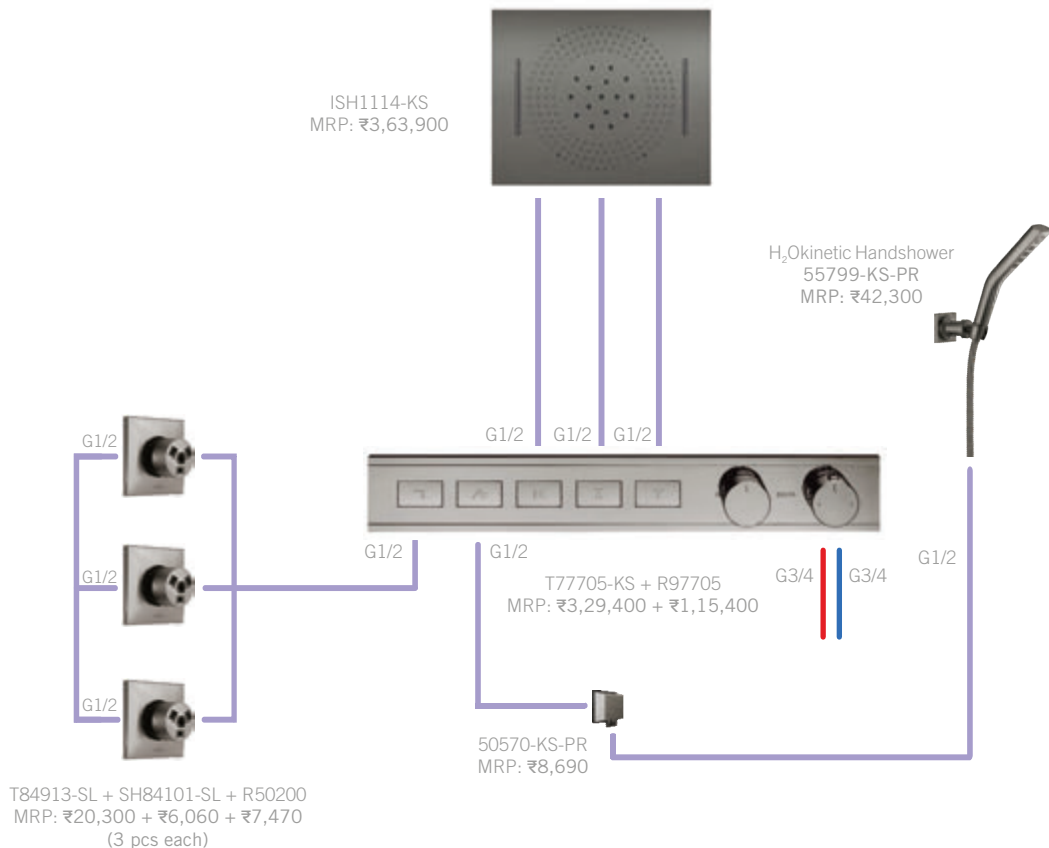

MAGNACHOICE + MAGNAFLOW IN KS (MODERN)