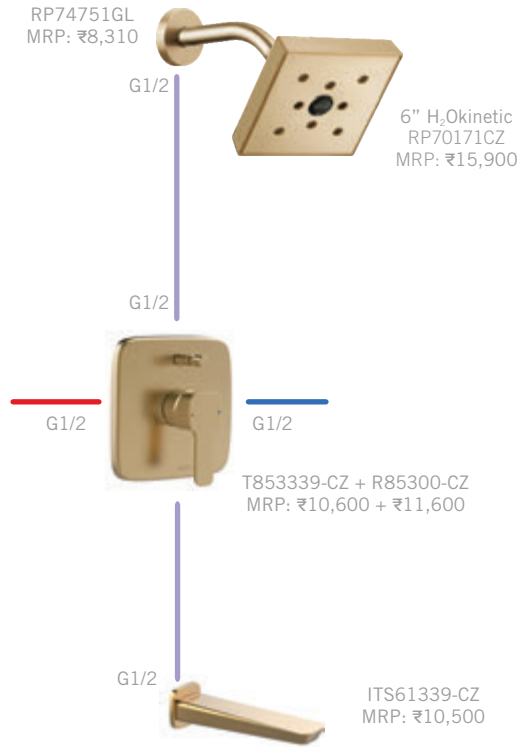

22901-I-CZ
MRP: ₹9,190

Also Available: Tall Lav (774-CZ-DST), MRP: ₹81,400 • Lav (574-CZMPU-DST), MRP: ₹67,900

*Prices effective 1st November 2023 and are subject to change without prior notice.

KAMI TUB & SHOWER IN CZ

Total MRP:
₹ 1,32,160

KAMI

33925-CZLPU
MRP: ₹26,500

TOI20018 + TOI20217-CZ
MRP: ₹10,300 + ₹10,900

IAO36005-CZ
MRP: ₹6,120
(3 pcs)

22901-I-CZ
MRP: ₹9,190

Also Available: Tall Lav (33925-P-CZ), MRP: ₹37,400 • 1H WM Lav (T31339-CZWL+R85400-CZWL), MRP: ₹37,000