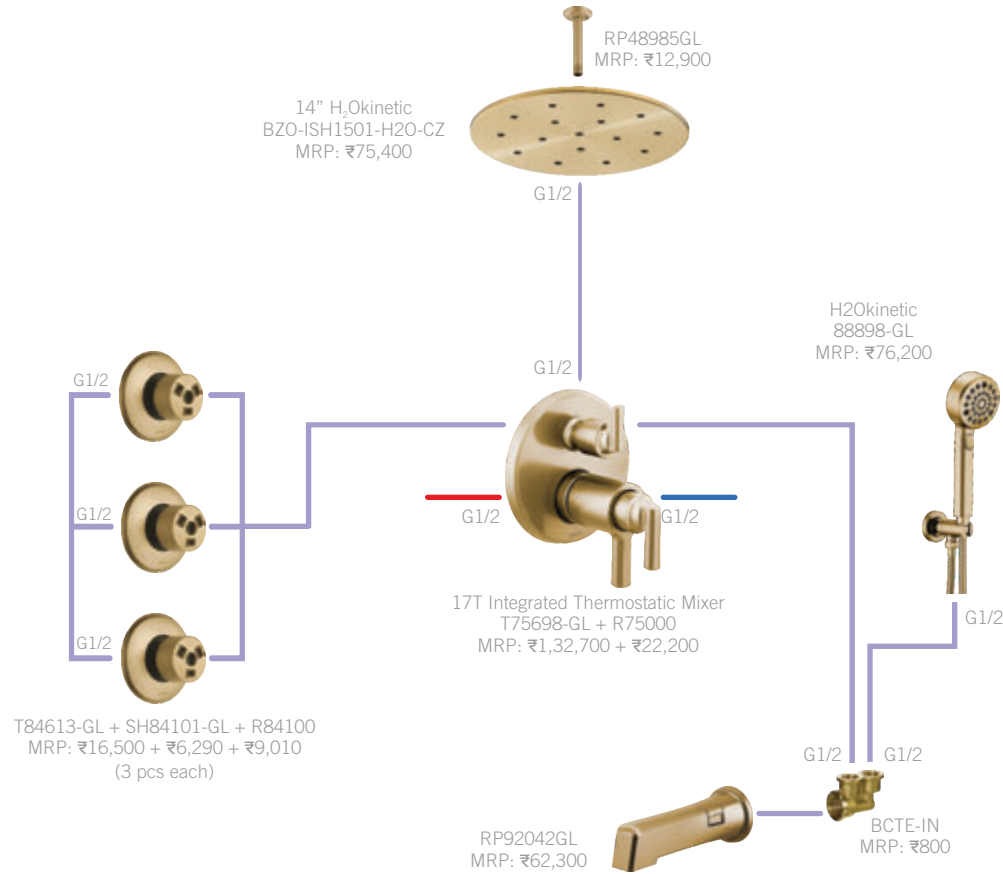

BRIZO

KINTSU 17T INTEGRATED 25 L/MIN IN GL

Total MRP:
₹ 7,05,950

Also Available: 2H Lav (65306LF-GLLHP + HL5306-GL), MRP: ₹1,29,400

*Prices effective 1st November 2023 and are subject to change without prior notice.

LEVOIR 17T INTEGRATED 25 L/MIN IN GL

Total MRP:
₹ 6,49,850

LEVOIR

Also Available: 1H WM Lav (T65798LF-GL+R65700), MRP: ₹1,17,470

*Prices effective 1st November 2023 and are subject to change without prior notice.