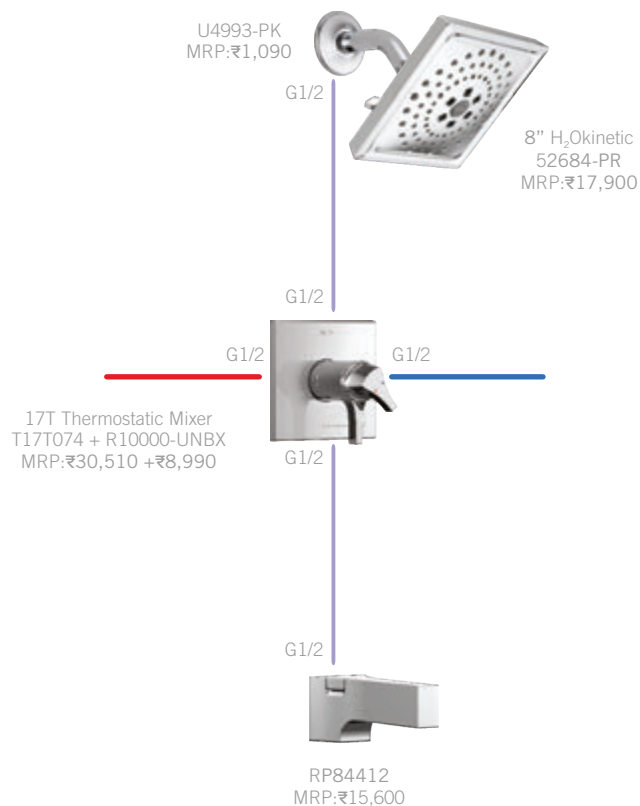

ZURA 17T

Total MRP:
₹ 1,37,370

ZURA

Also Available: Tall Lav (774-DST), MRP: ₹ 58,200 • Lav (574-MPU-DST), MRP: ₹ 49,200

*Prices effective 1st November 2023 and are subject to change without prior notice.