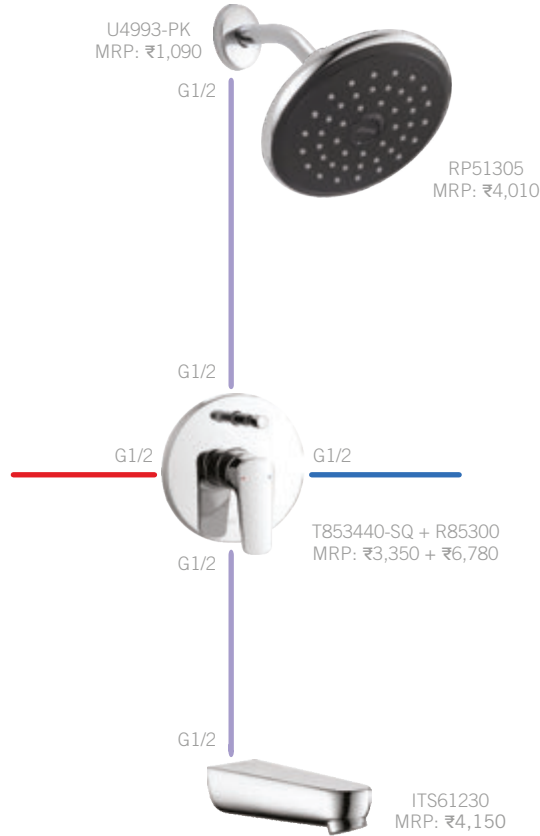

IXA JIVE TUB & SHOWER

IXA JIVE