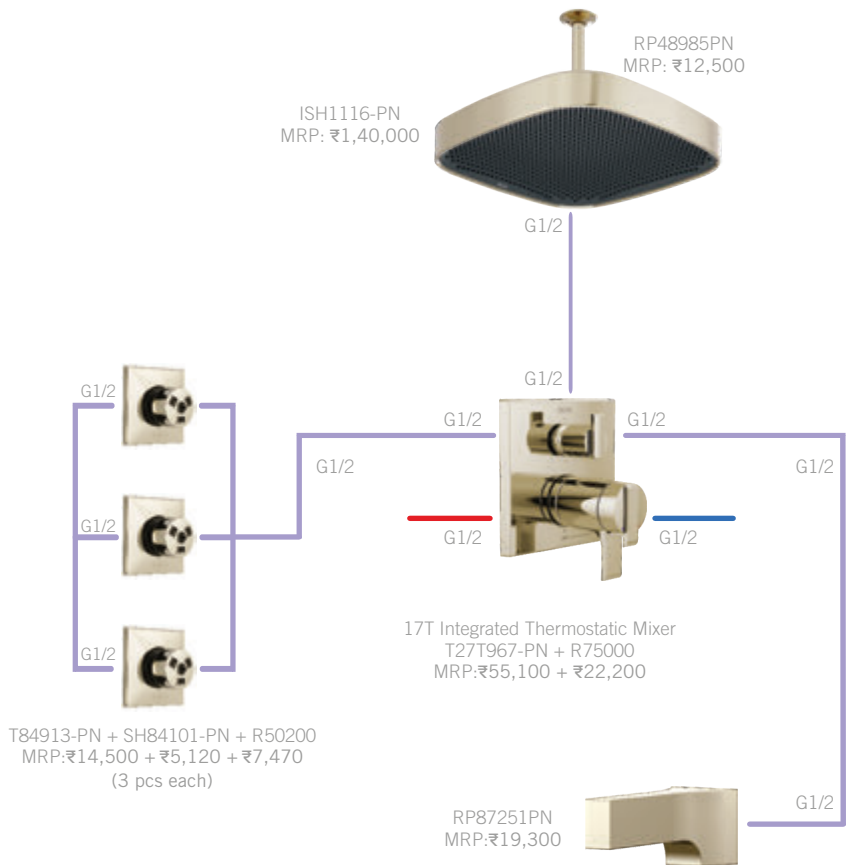

ZURA 17T INTEGRATED W/ BODY SPRAYS IN PN

ZURA