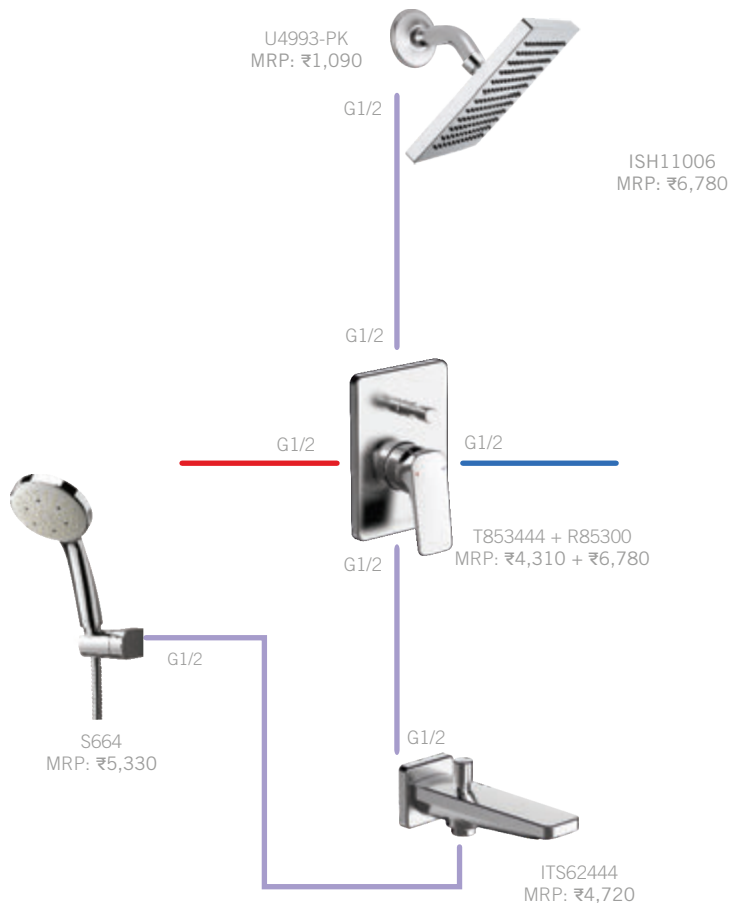

22901-I
MRP: ₹2,650

Also Available: 1H WM Lav (T31355-WL+R85400-WL), MRP: ₹21,260 • Tall Lav (35525-P), MRP: ₹17,700

*Prices effective 1st November 2023 and are subject to change without prior notice.

KORBY TUB & SHOWER #1

Total MRP:
₹ 62,060

T31444-WL + R85400-WL
MRP: ₹19,450

IA036004
MRP: ₹950
(3 pcs)

TOI20017 + TOI20217
MRP: ₹6,890 + ₹3,110

22901-I
MRP: ₹2,650

KORBY

Also Available: 1H Lav without Pop-Up (44425-LPU), MRP: ₹7,660 • Tall Lav (44425-P), MRP: ₹10,300