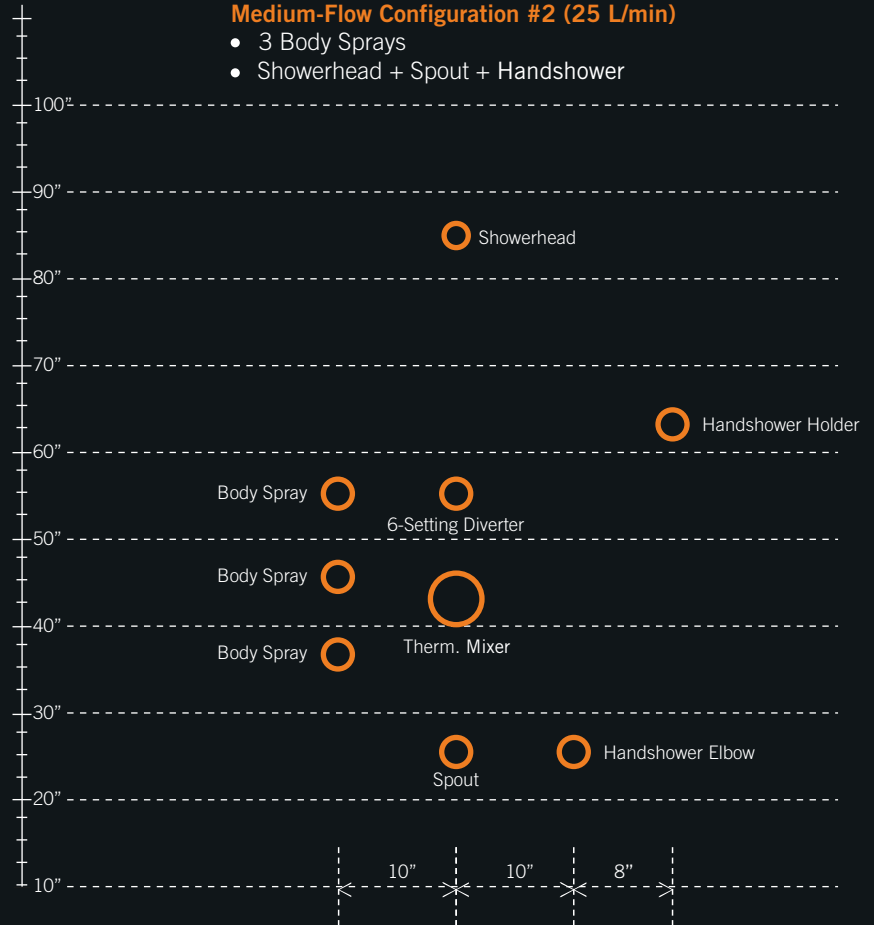

- 3 Body Sprays
- Showerhead + Spout

Medium-Flow Configuration #2 (25 L/min)

- 3 Body Sprays
- Showerhead + Spout + Handshower

see what Delta can doSM

Medium-Flow (25 L/min) Tub & Shower Concepts

ZURA TUB & SHOWER IN CZ