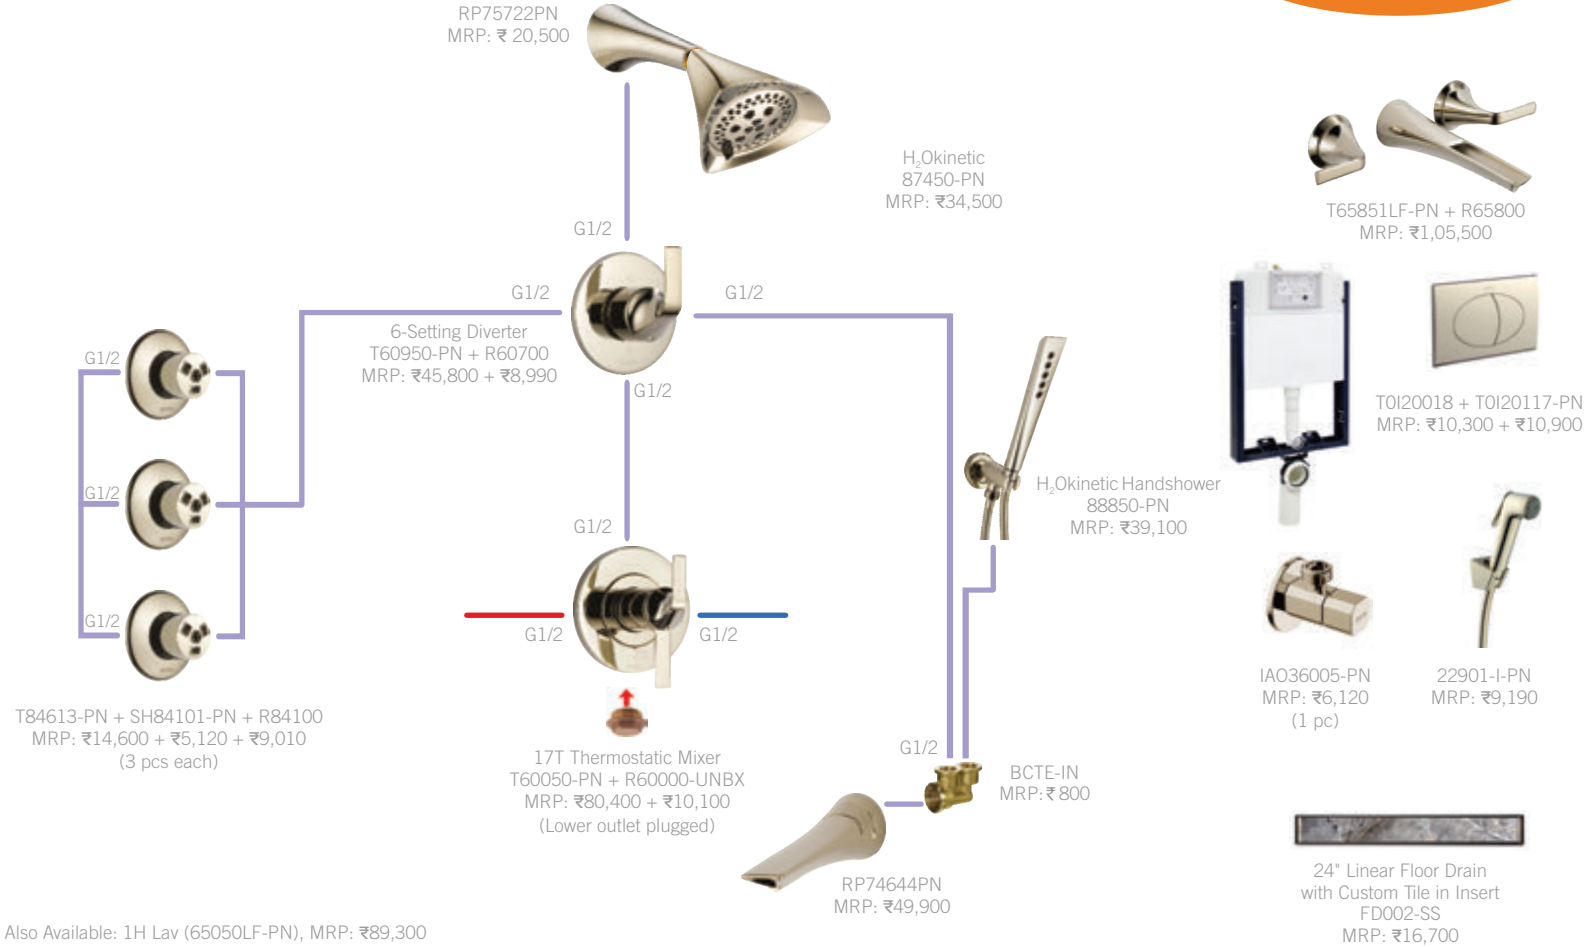

*Prices effective 1st November 2023 and are subject to change without prior notice.

LITZE 17T INTEGRATED 25 L/MIN IN PN

LITZE

Total MRP:
₹ 5,37,200

T65735LF-PN +
R65700
MRP: ₹95,100

TOI20018 + TOI20117-PN
MRP: ₹ 10300 + ₹ 10,900

IA036005-PN
MRP: ₹6,120
(1 pc)

22901-I-PN
MRP: ₹9,190

24" Linear Floor Drain
with Custom Tile in Insert
FD002-SS
MRP: ₹16,700

Also Available: 1H Lav (65035LF-PN), MRP: ₹88,800

*Prices effective 1st November 2023 and are subject to change without prior notice.

SOTRIA 17T 25 L/MIN IN PN

Total MRP:
₹ 5,36,090

SOTRIA

Also Available: 1H Lav (65050LF-PN), MRP: ₹89,300

*Prices effective 1st November 2023 and are subject to change without prior notice.

VIRAGE 17T 25 L/MIN IN PN