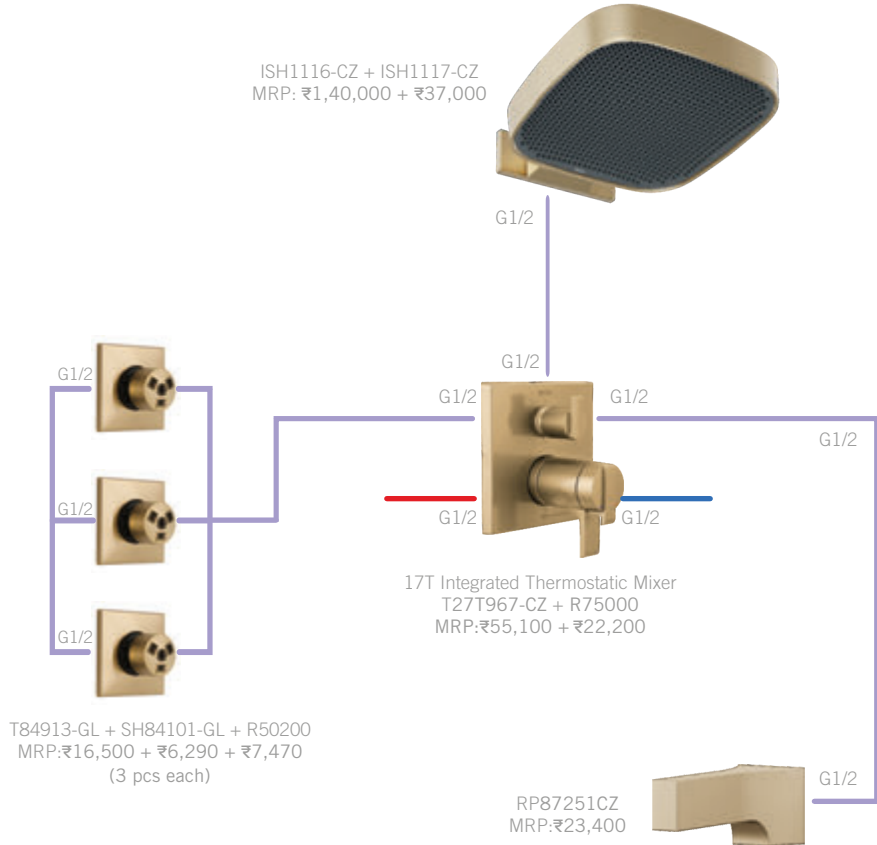

22901-I-BL
MRP: ₹9,190

*Prices effective 1st November 2023 and are subject to change without prior notice.

ZURA 17T INTEGRATED W/ BODY SPRAYS IN CZ

Total MRP:
₹ 4,67,990

T574LF-CZWL + R3510-WL
MRP: ₹63,000