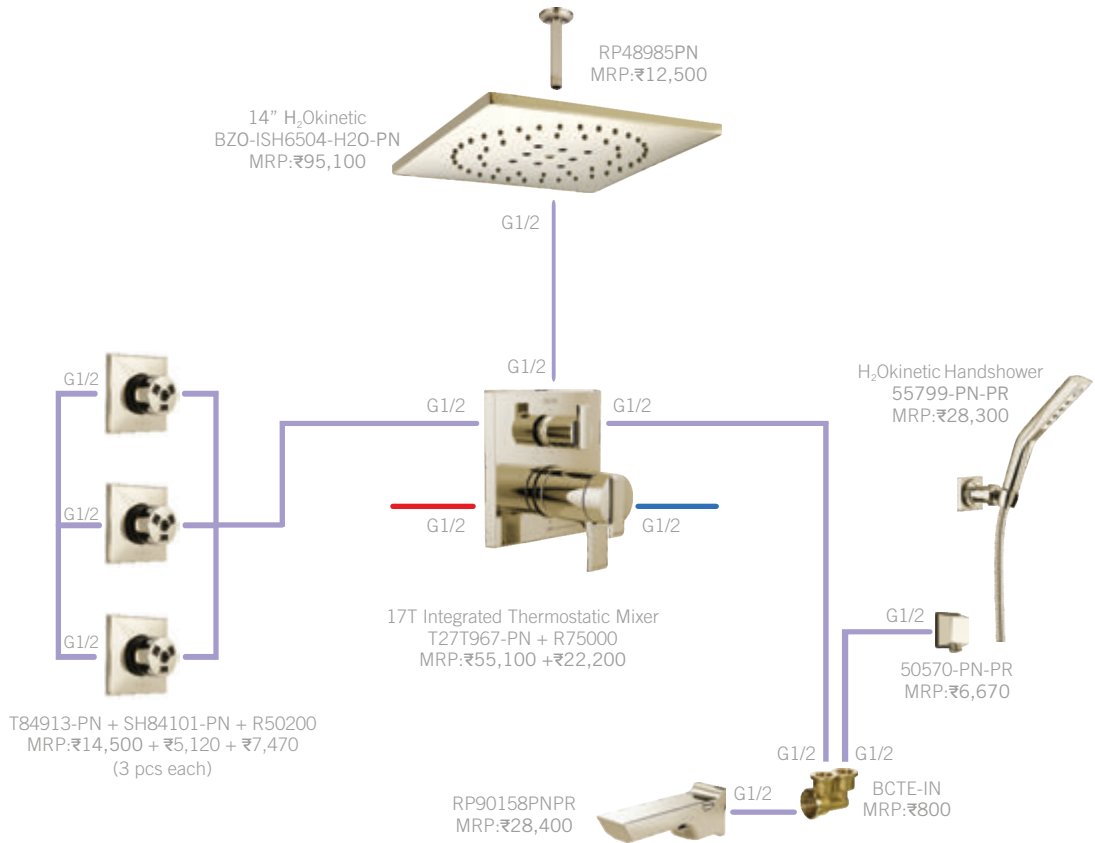

PIVOTAL 17T INTEGRATED W/ BODY SPRAYS IN PN

Total MRP:
₹ 4,59,490

PIVOTAL

T84913-PN + SH84101-PN + R50200
MRP: ₹14,500 + ₹5,120 + ₹7,470
(3 pcs each)