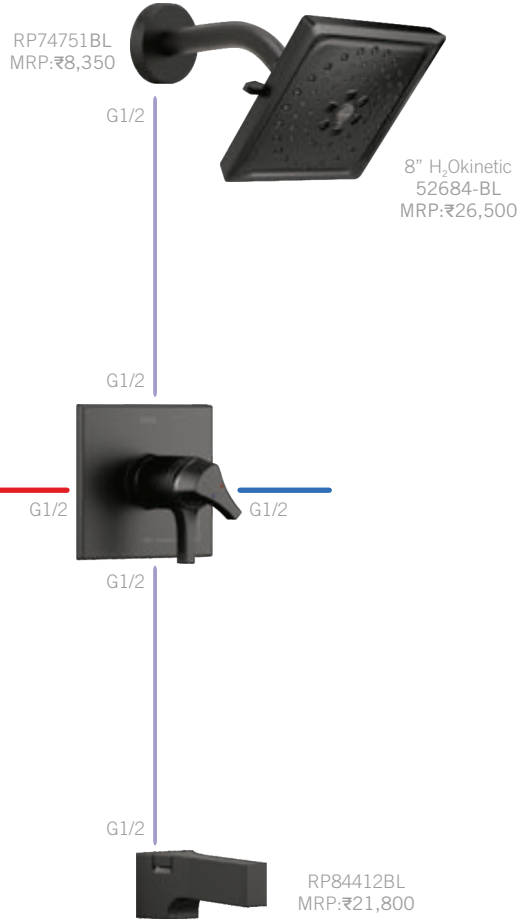

ZURA 17T IN BL