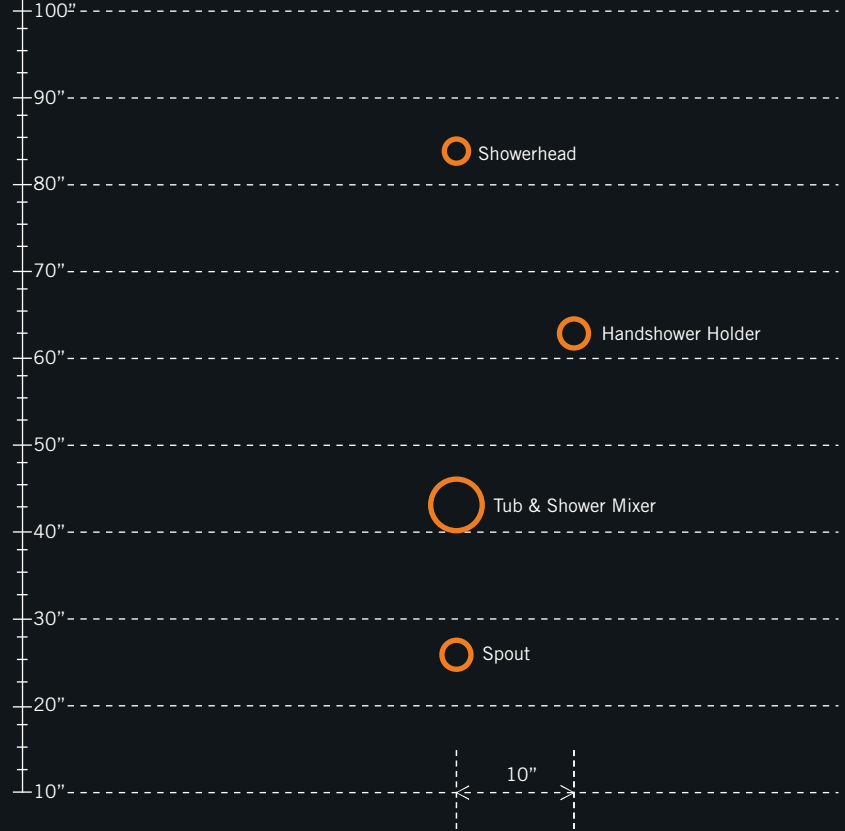

Medium-Flow Configuration #2 (25 L/min)

- Showerhead + Spout + Handshower