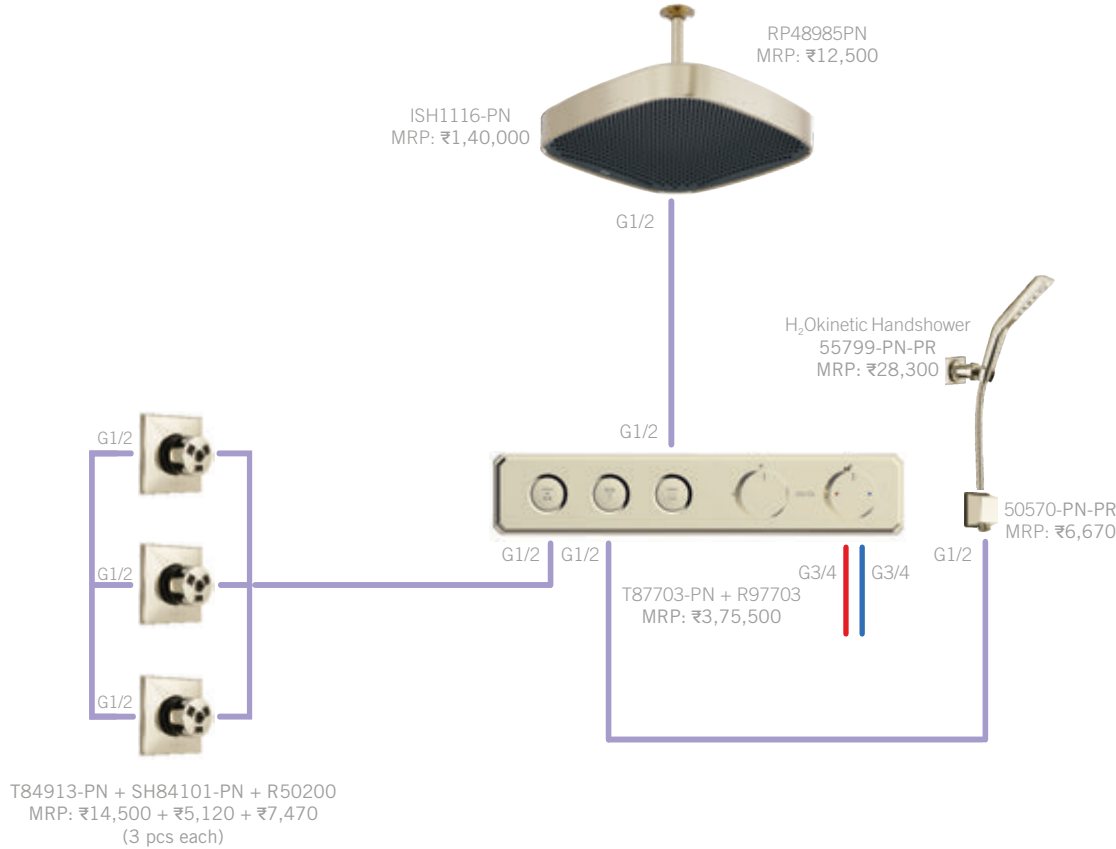

MAGNACHOICE + MAGNADRIZZLE IN PN (TRADITIONAL)

Total MRP:
₹ 7,30,750

T31339-PNWL + 85400-PNWL
MRP: ₹33,300

TOI20018 + TOI20117-PN
MRP: ₹10,300 + ₹10,900

IA036005-PN
MRP: ₹6,120
(1 pc)

22900-I-PN
MRP: ₹9,190