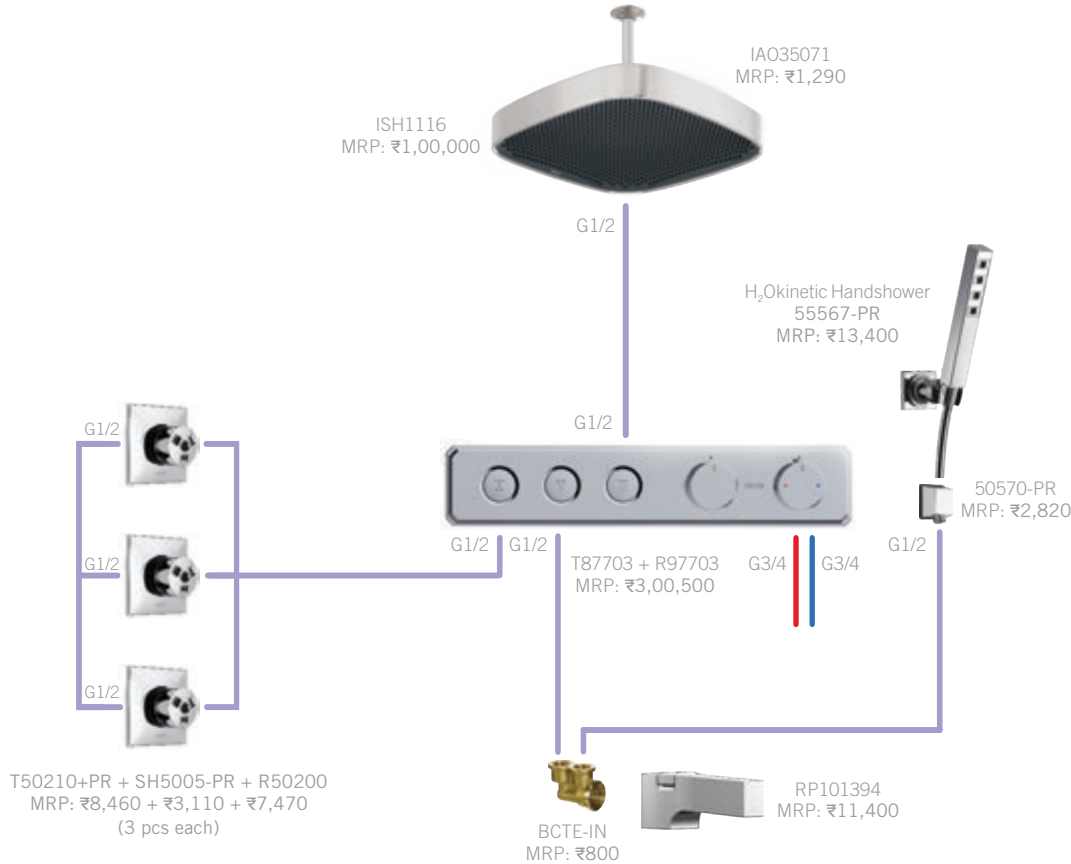

Also Available: 1H Mid-Height Lav (643-PR-DST), MRP: ₹68,500 • Tall Lav (743-PR-DST), MRP: ₹76,200

*Prices effective 1st November 2023 and are subject to change without prior notice.

MAGNACHOICE + MAGNADRIZZLE IN PC (TRADITIONAL)