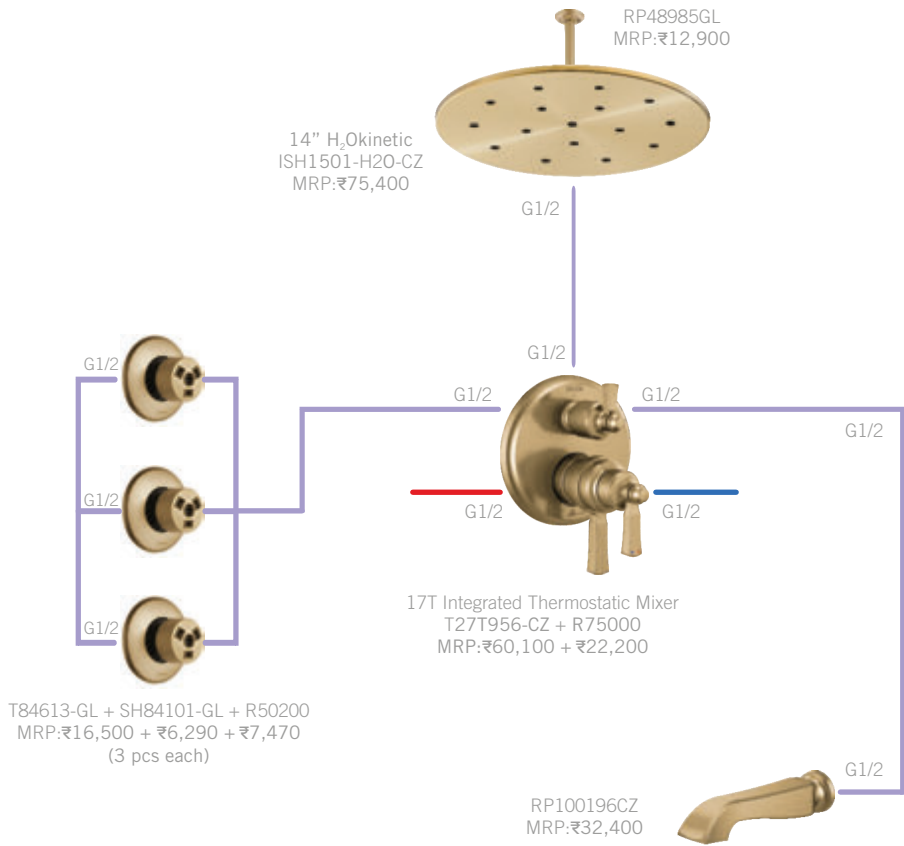

DORVAL 17T INTEGRATED W/ BODY SPRAYS IN CZ

Total MRP:
₹4,18,590

T3556LF-GSWL + R3500-WL
MRP: ₹88,300