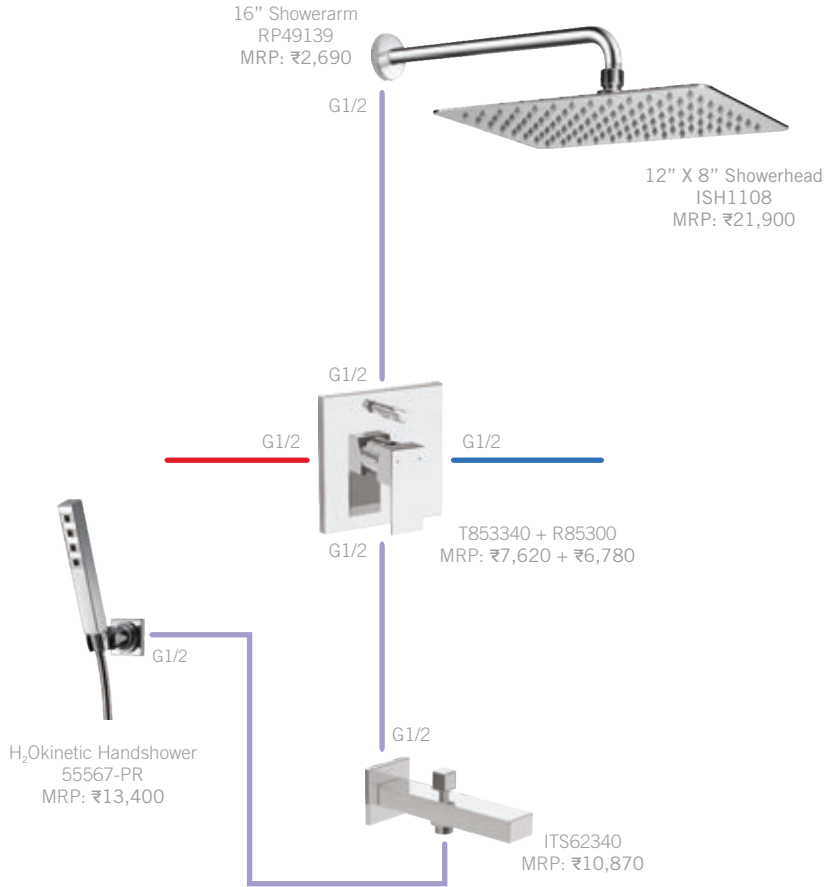

FILIS TUB & SHOWER

FILIS