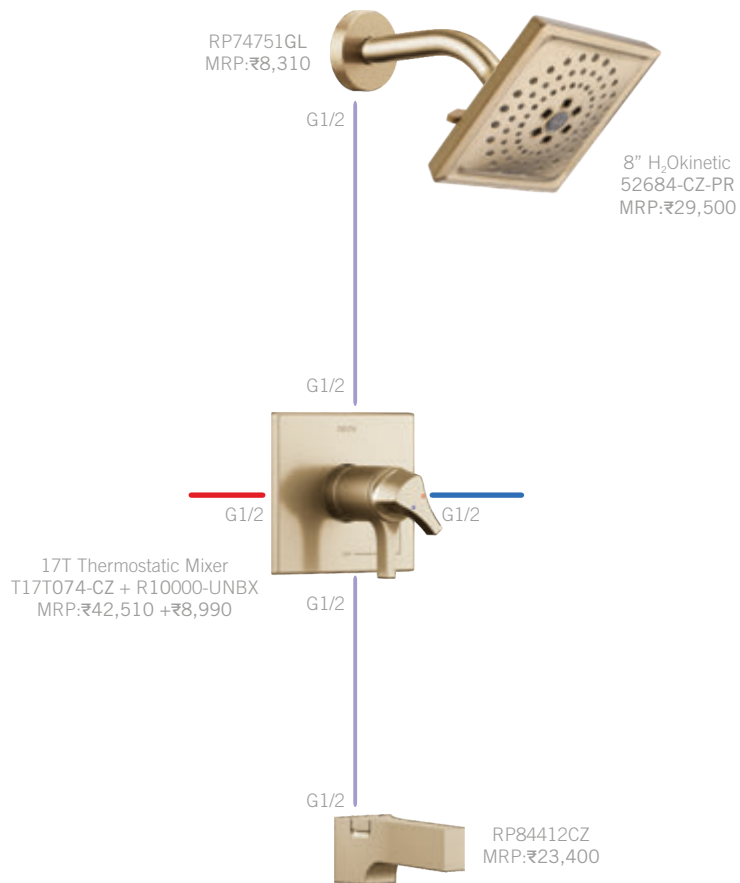

ZURA 17T IN CZ