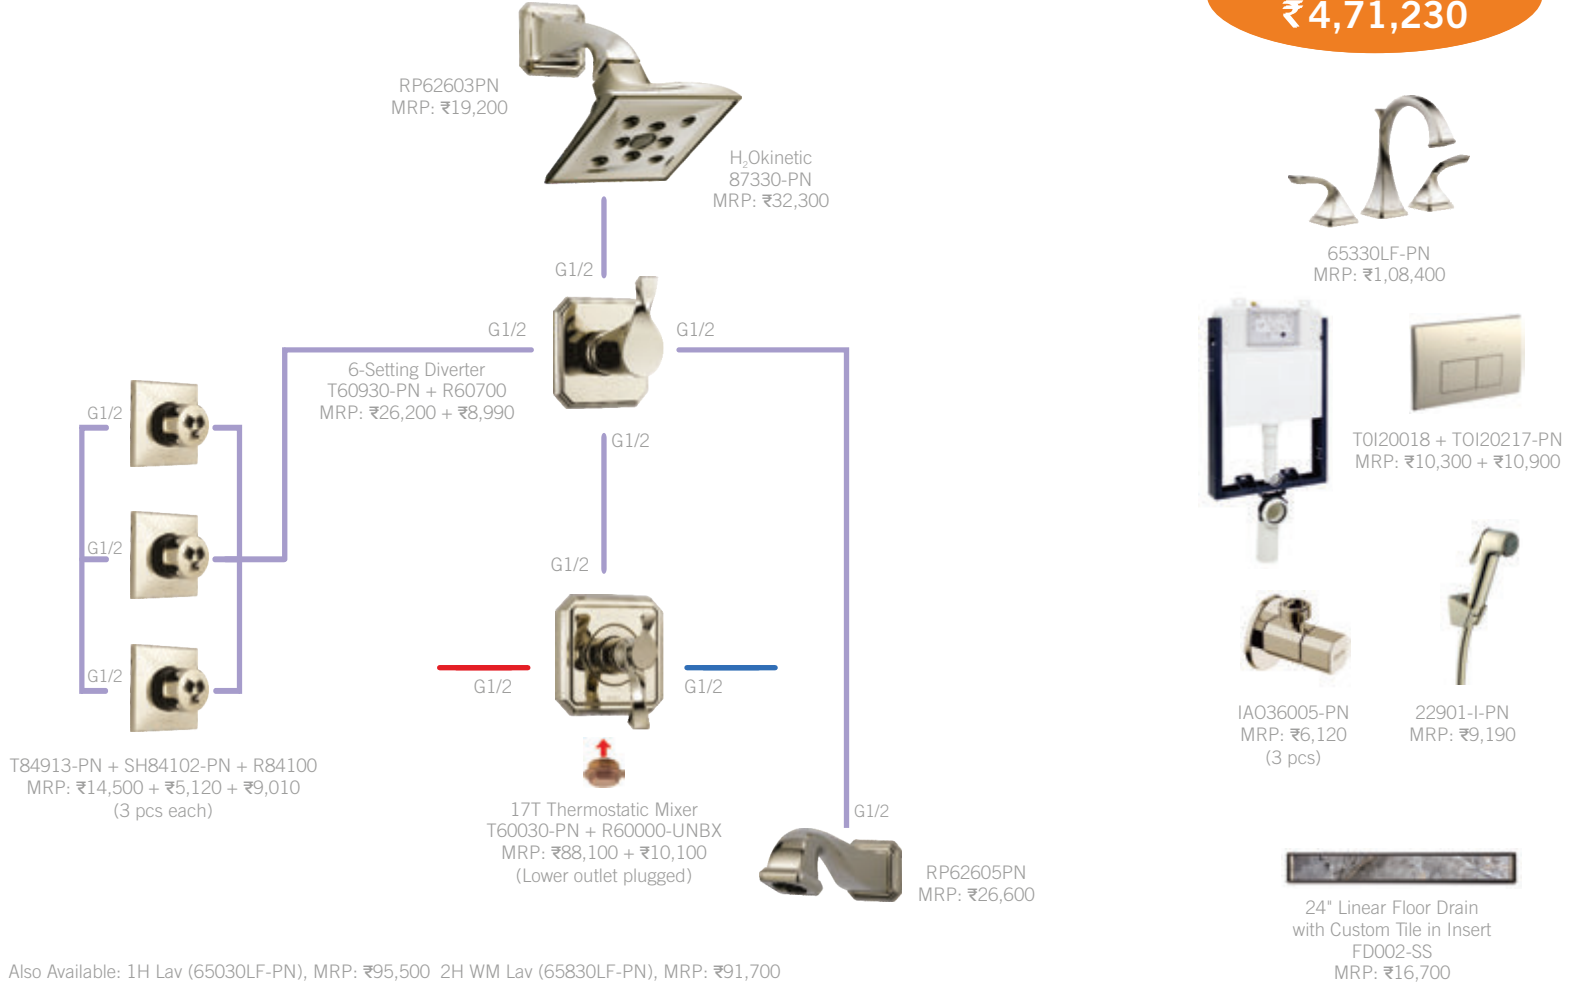

VIRAGE 17T 25 L/MIN IN PN

VIRAGE

Also Available: 1H Lav (65030LF-PN), MRP: ₹95,500 2H WM Lav (65830LF-PN), MRP: ₹91,700

*Prices effective 1st November 2023 and are subject to change without prior notice.