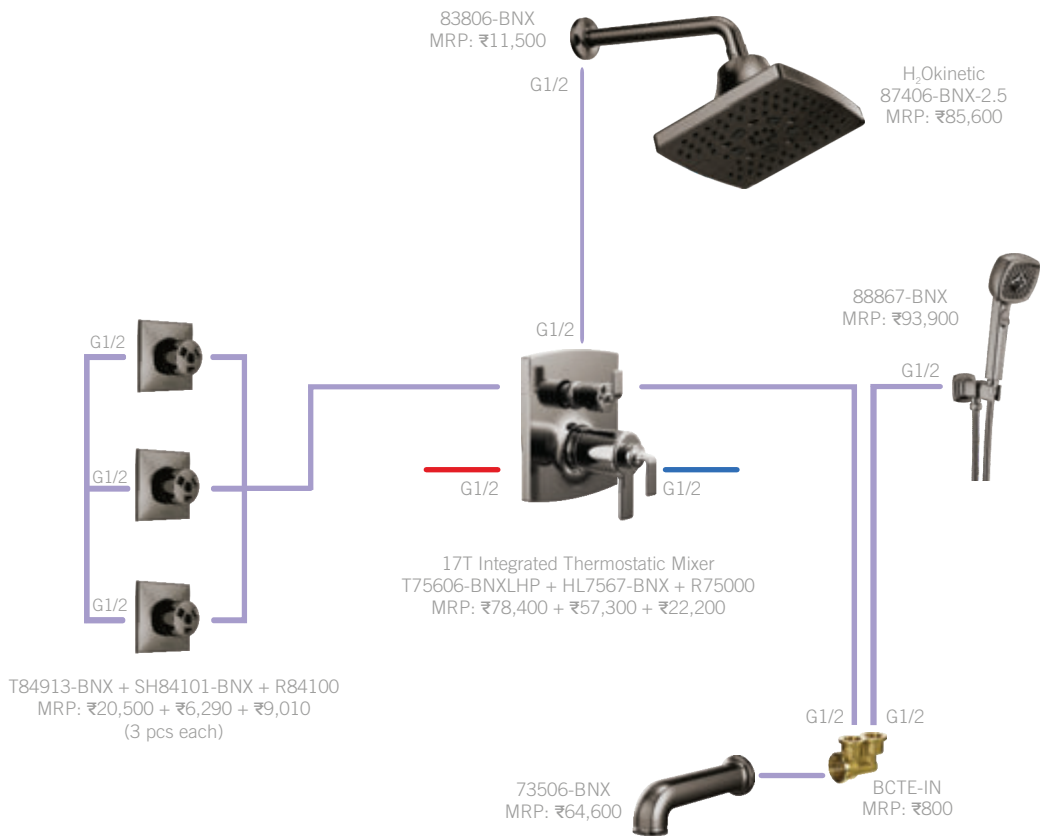

ALLARIA 17T INTEGRATED 25 L/MIN IN BNX

ALLARIA