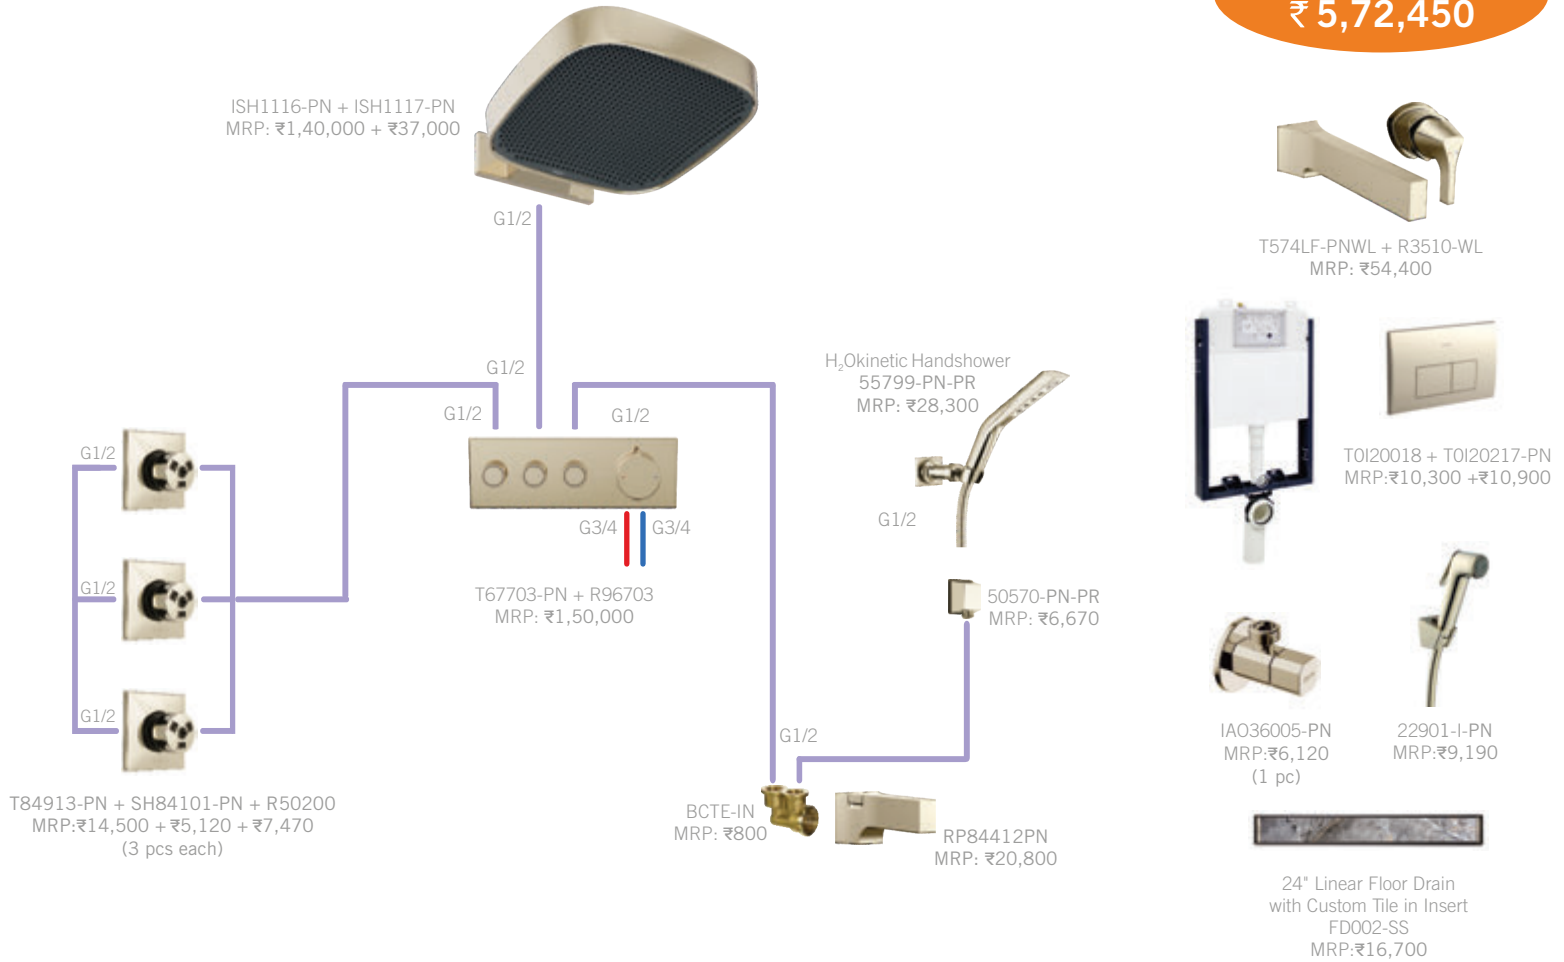

MAGNACHOICE BUD + MAGNADRIZZLE IN PN FINISH

Total MRP:
₹ 5,72,450

Also Available: Tall Lav (774-PN-DST), MRP: ₹ 69,800 • Lav (574-PNMPU-DST), MRP: ₹ 59,100

*Prices effective 1st November 2023 and are subject to change without prior notice.