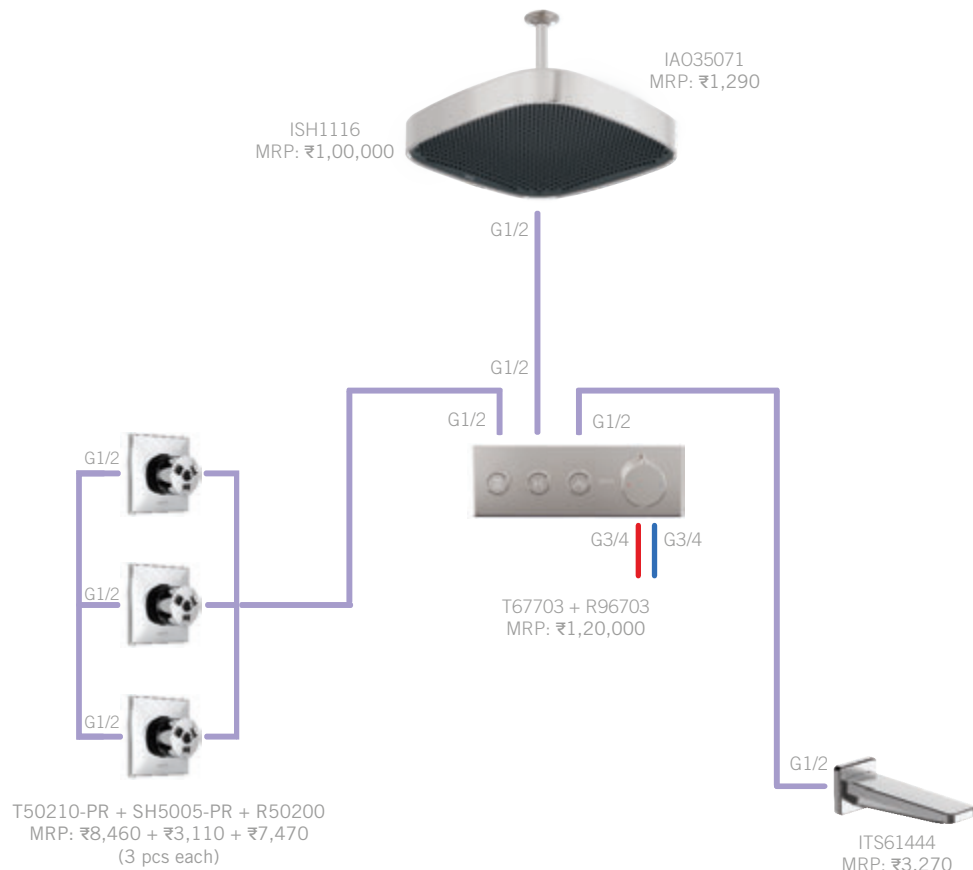

MAGNACHOICE BUD + MAGNADRIZZLE IN PC FINISH