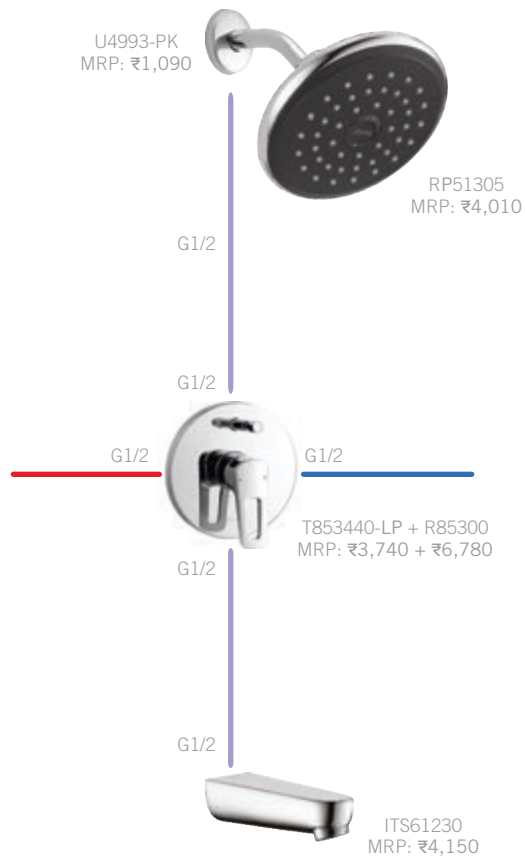

Total MRP:
₹ 62,060

T31444-WL + R85400-WL
MRP: ₹19,450

IA036004
MRP: ₹950
(3 pcs)

TOI20017 + TOI20217
MRP: ₹6,890 + ₹3,110

22901-I
MRP: ₹2,650

KORBY

Also Available: 1H Lav without Pop-Up (44425-LPU), MRP: ₹7,660 • Tall Lav (44425-P), MRP: ₹10,300

*Prices effective 1st November 2023 and are subject to change without prior notice.

KORBY TUB & SHOWER #2

KORBY

Total MRP:
₹ 45,390

44425-LPU
MRP: ₹7,660

IAO36004
MRP: ₹950
(3 pcs)

TOI20017 + TOI20217
MRP: ₹6,890 + ₹3,110

22901-I
MRP: ₹2,650

Also Available: 1H WM Lav (T31444-WL+R85400-WL), MRP: ₹17,450 • Tall Lav (44425-P), MRP: ₹10,300

*Prices effective 1st November 2023 and are subject to change without prior notice.

IXA FLEX TUB & SHOWER