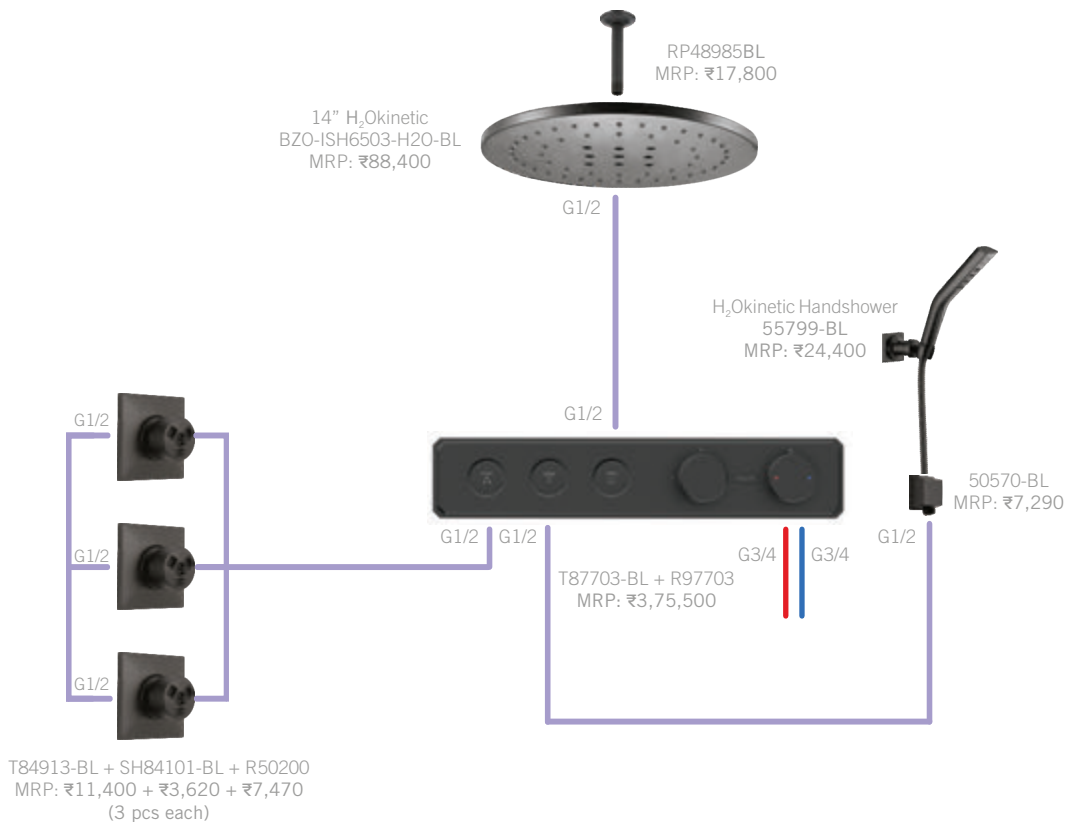

MAGNACHOICE IN BL (TRADITIONAL)

MAGNACHOICE