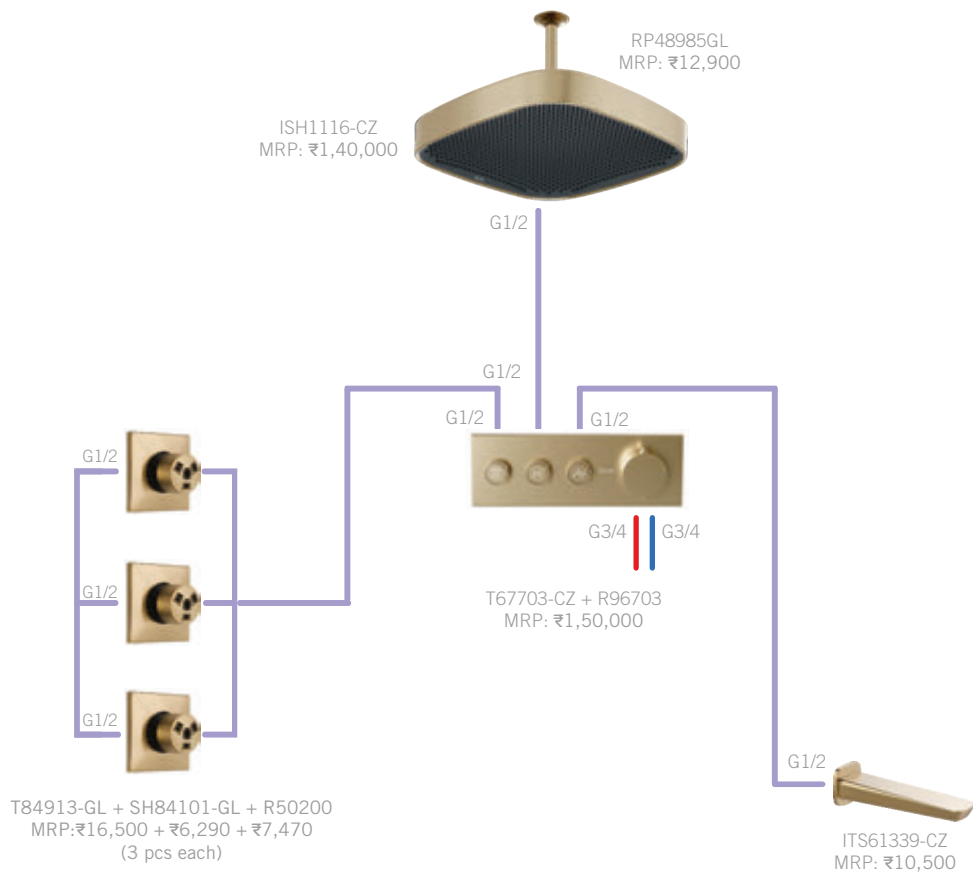

MagnaChoice® Bud

Make a million droplets dance with
your fingertip.

see what Delta can doSM

MagnaChoice[®] Bud Showering Concepts

MAGNACHOICE BUD + MAGNADRIZZLE IN CZ FINISH

Total MRP:
₹ 4,94,390

T31339-CZWL + R85400-CZWL
MRP: ₹37,000