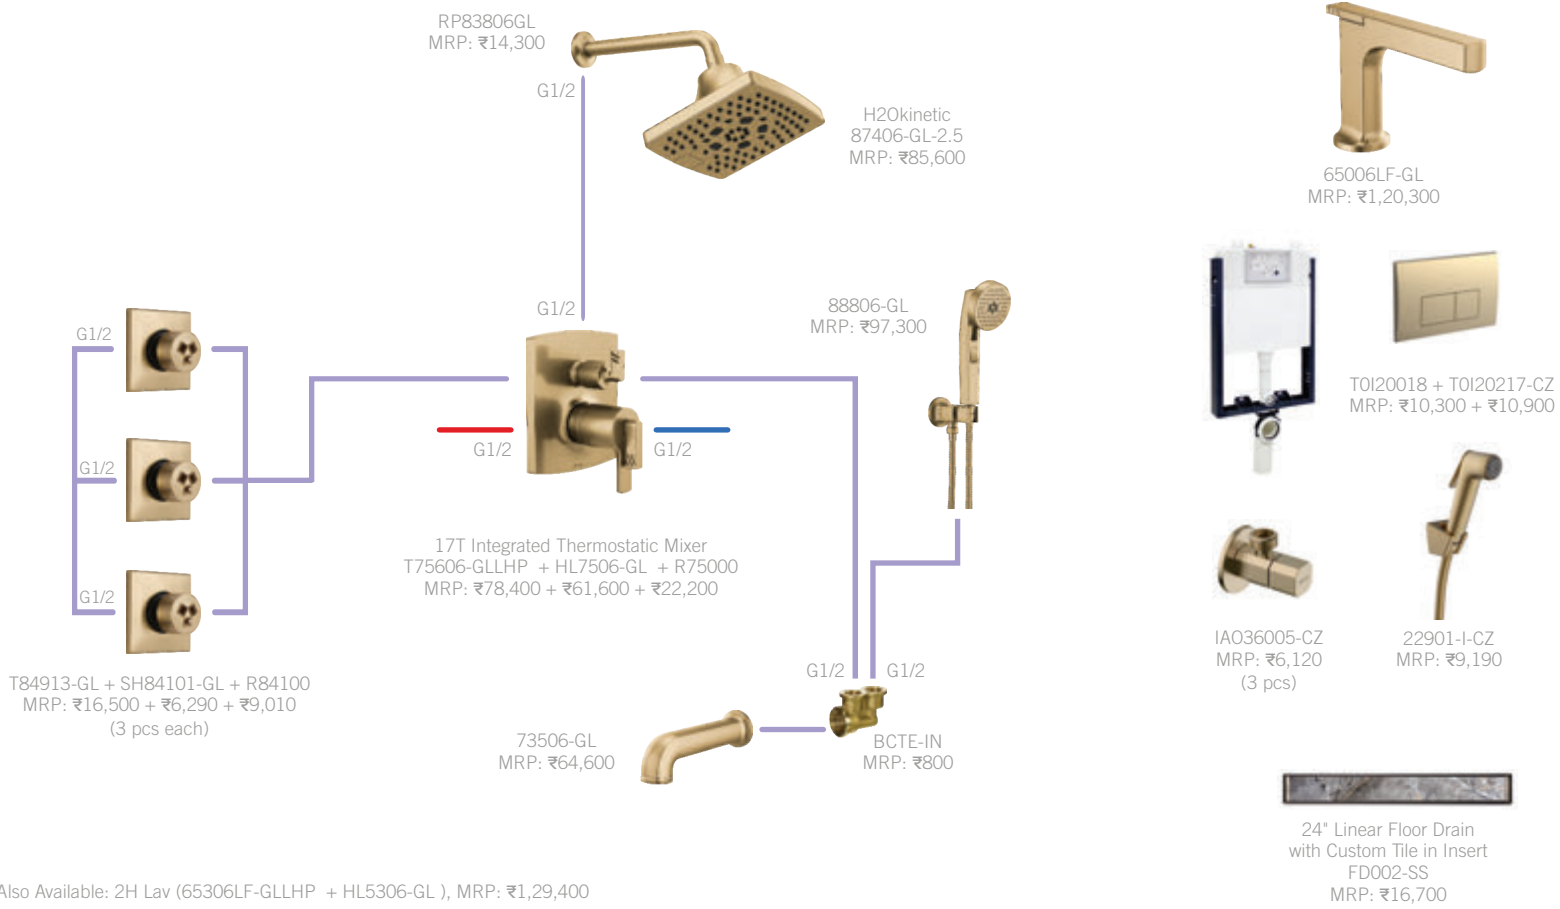

BRIZO

ALLARIA 17T INTEGRATED 25 L/MIN IN GL

Total MRP:
₹ 7,08,850

ALLARIA

Also Available: 1H Lav (65067LF-GLCL-ECO), MRP: ₹1,25,500

*Prices effective 1st November 2023 and are subject to change without prior notice.

BRIZO

KINTSU 17T INTEGRATED 25 L/MIN IN GL

Total MRP:
₹ 7,05,950

Also Available: 2H Lav (65306LF-GLLHP + HL5306-GL), MRP: ₹1,29,400

*Prices effective 1st November 2023 and are subject to change without prior notice.