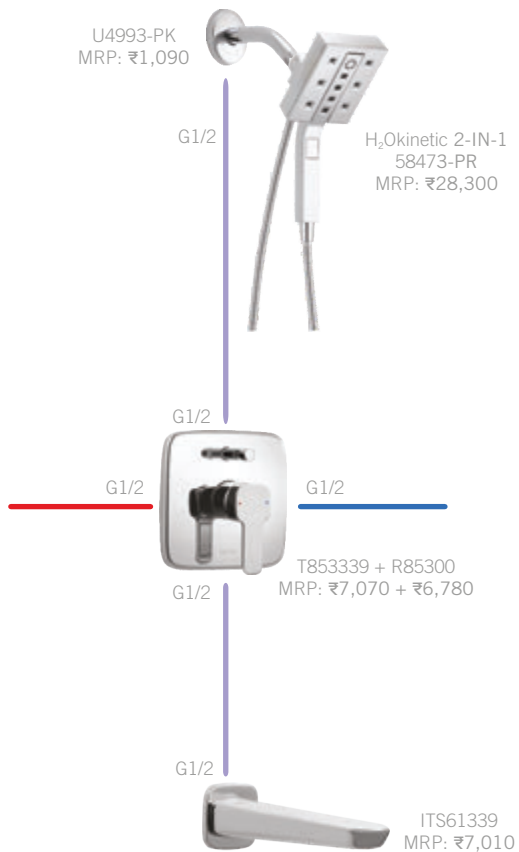

KAMI TUB & SHOWER