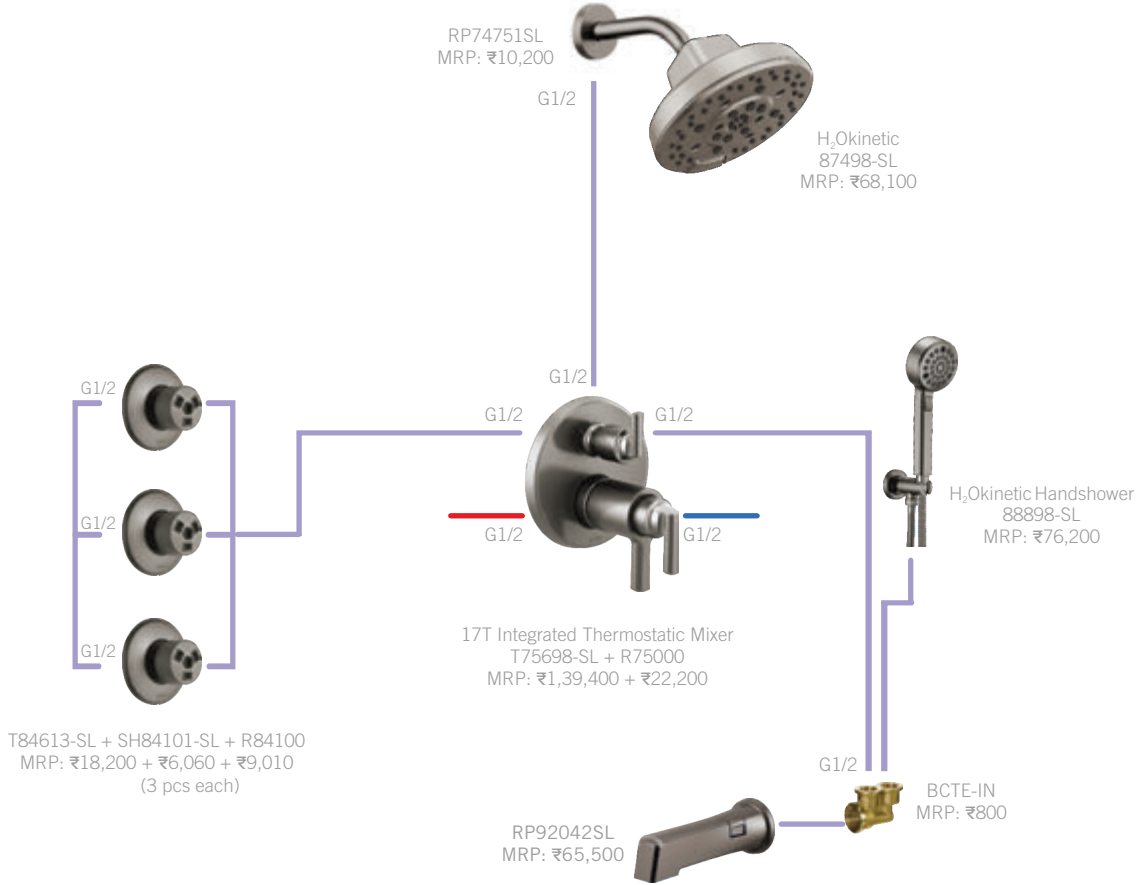

LEVOIR 17T INTEGRATED 25 L/MIN IN SL

LEVOIR

Total MRP:
₹6,54,160

Also Available: 1H WM Lav (T65798LF-SL + R65700), MRP: ₹1,17,470

*Note: Cistern Cover Plate proposed is in BL finish

*Prices effective 1st November 2023 and are subject to change without prior notice.