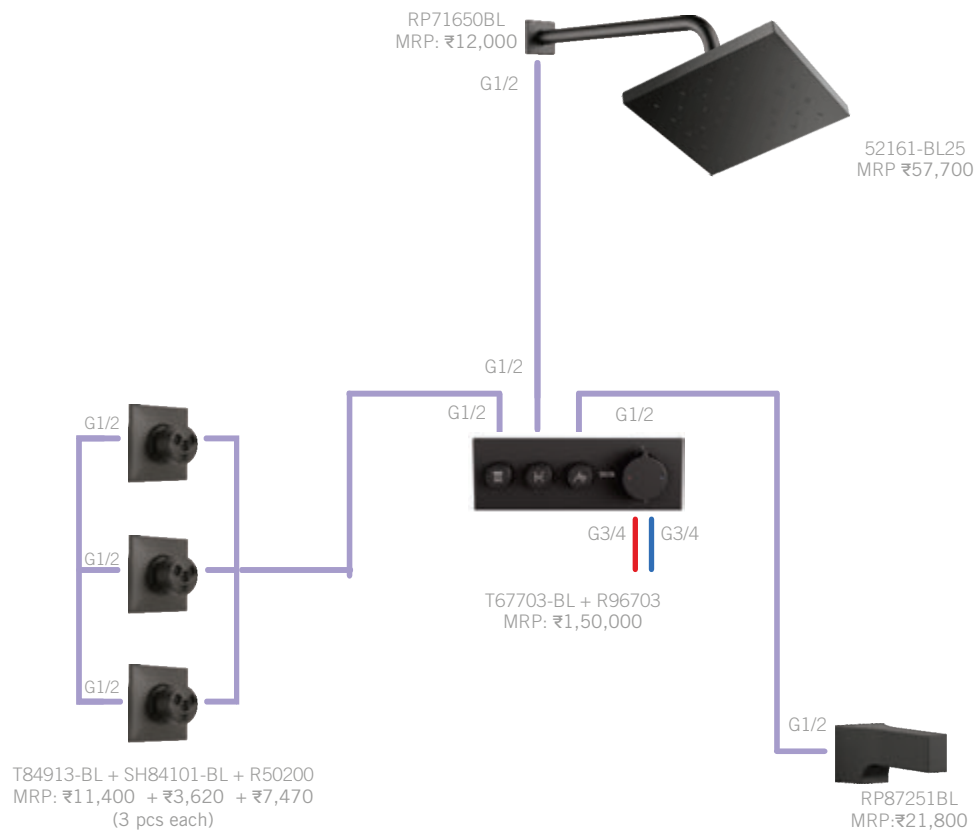

MAGNACHOICE BUD + ULTRASOAK IN BL FINISH