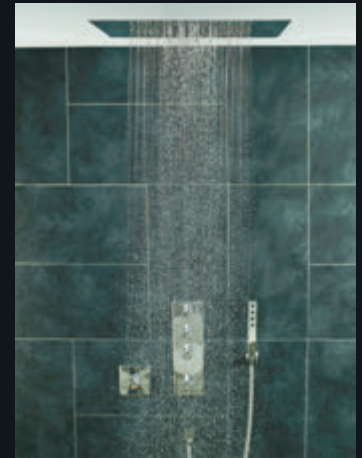

Rain Shower

Experience the sensation of gentle summer rain, where larger, fuller droplets surround you, immersing your body, mind and soul.

Rain + H₂Okinetic®

Explore the unique combination of rain shower and H₂Okinetic® Technology working in sync. The interplay of intense and soothing sprays delivers an experience that is every bit as exhilarating as it is relaxing.