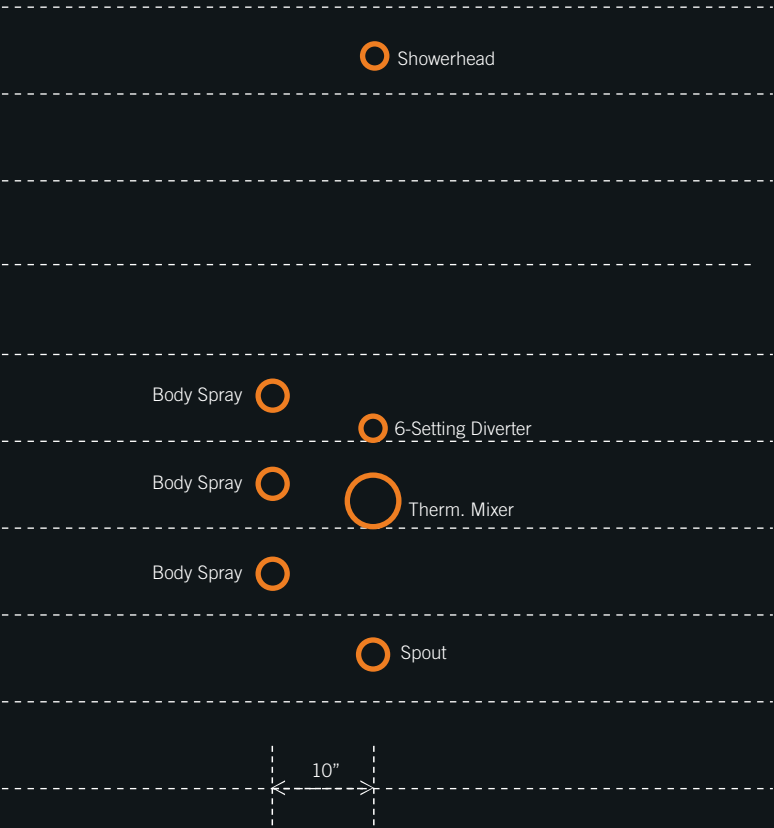

INSTALLATION GUIDE – 3 BODY SPRAYS THERMOSTATIC (25 L/MIN)

Hi-Flow Configuration #1 (25 L/min)

- 3 Body Sprays
- Showerhead + Spout