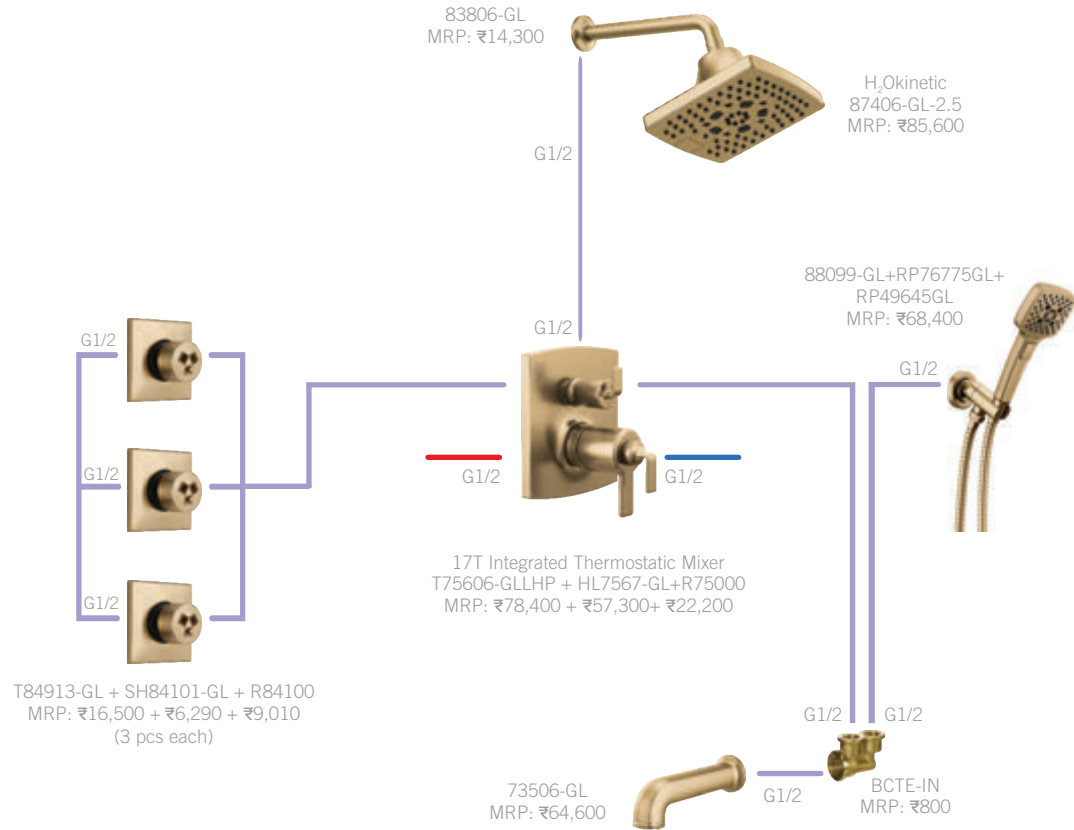

ALLARIA 17T INTEGRATED 25 L/MIN IN GL