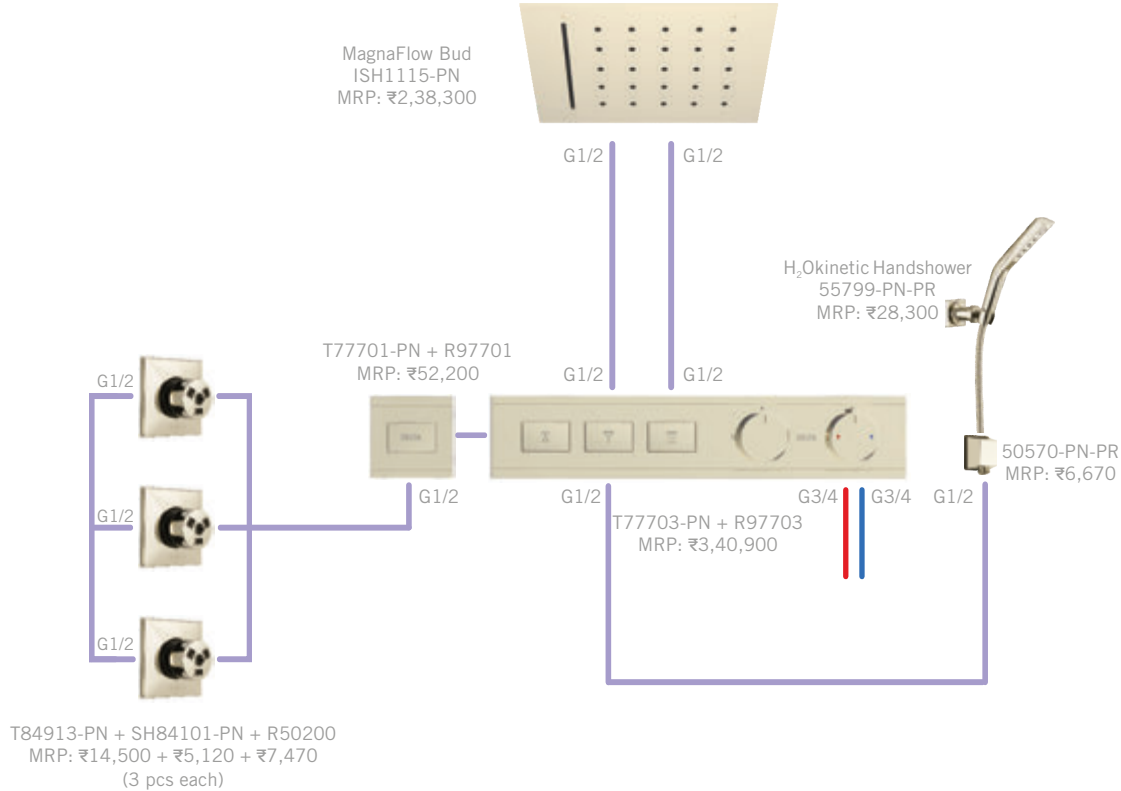

MAGNACHOICE + MAGNAFLOW BUD IN PN (MODERN)

MAGNACHOICE