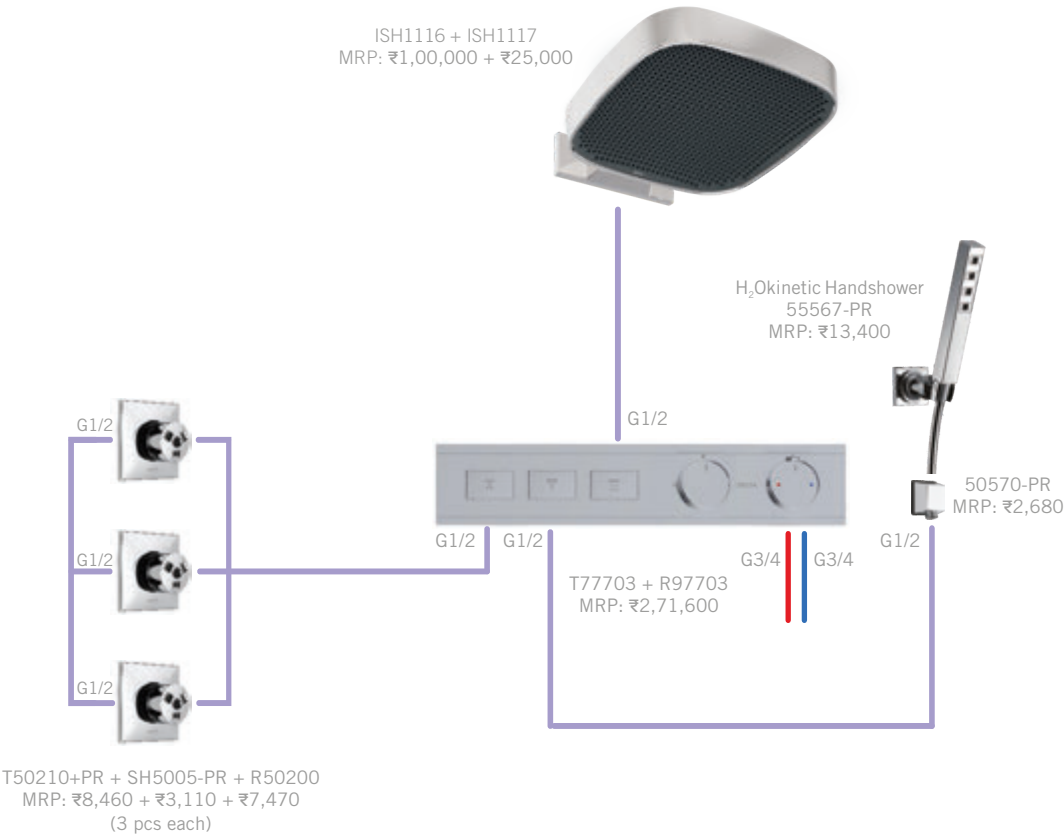

MAGNACHOICE + MAGNADRIZZLE IN PC (MODERN)

MAGNACHOICE