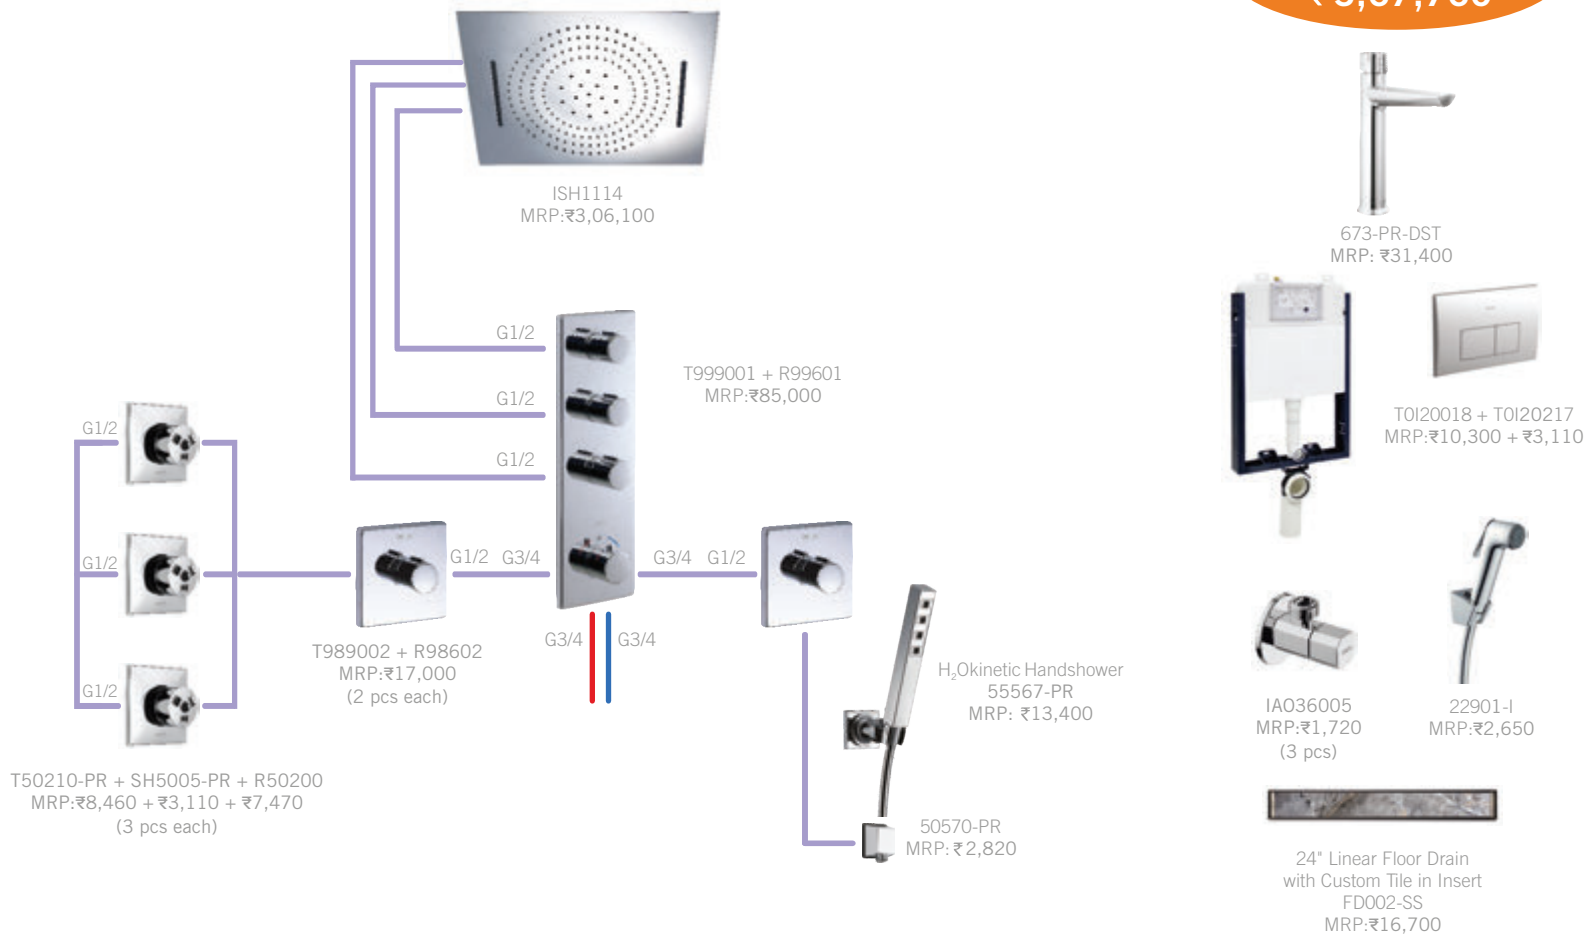

MAGNASPIN

Total MRP:
₹ 7,12,210

Also Available: 2H WM Lav (T3571LF-BLWL + R3500-WL), MRP: ₹ 53,900 • 1H Lav with Lever Handle (571-BLLPU-DST), MRP: ₹ 26,200

*Prices effective 1st November 2023 and are subject to change without prior notice.

MAGNASPIN + MAGNAFLOW IN PC

Total MRP:
₹ 5,67,760

MAGNASPIN

Also Available: 2H WM Lav (T3571LF-PR-WL + R3500-WL), MRP: ₹ 48,600 • 1H Lav with Lever Handle (571-PR-LPU-DST), MRP: ₹ 20,900

*Prices effective 1st November 2023 and are subject to change without prior notice.