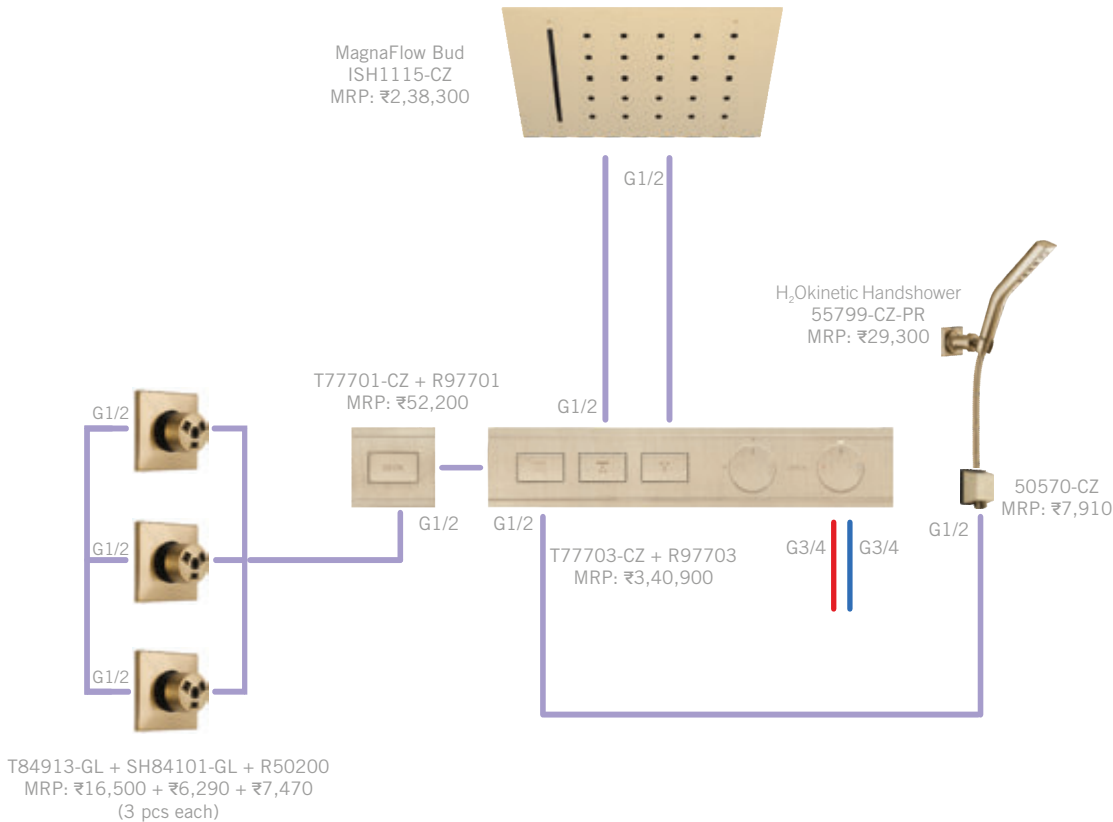

MAGNACHOICE + MAGNAFLOW BUD IN CZ (MODERN)