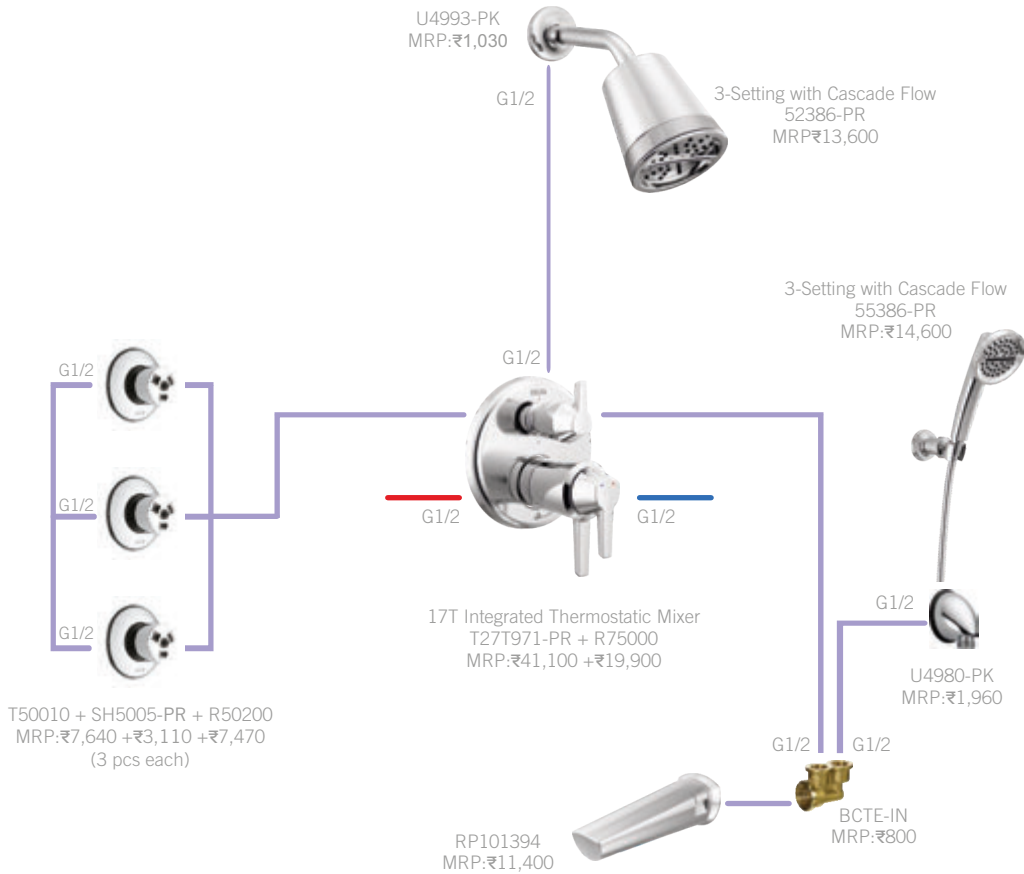

GALEON 17T INTEGRATED W/ BODY SPRAYS IN PC

Total MRP:
₹ 2,08,830

GALEON

Also Available: 2H Wallmount Lav (T3571LF-PR-WL + R3500-WL), MRP: ₹ 48,600 • 1H Lav with Knurled Accent (571-PR-LPU-DST), MRP: ₹ 20,900

*Prices effective 1st November 2023 and are subject to change without prior notice.