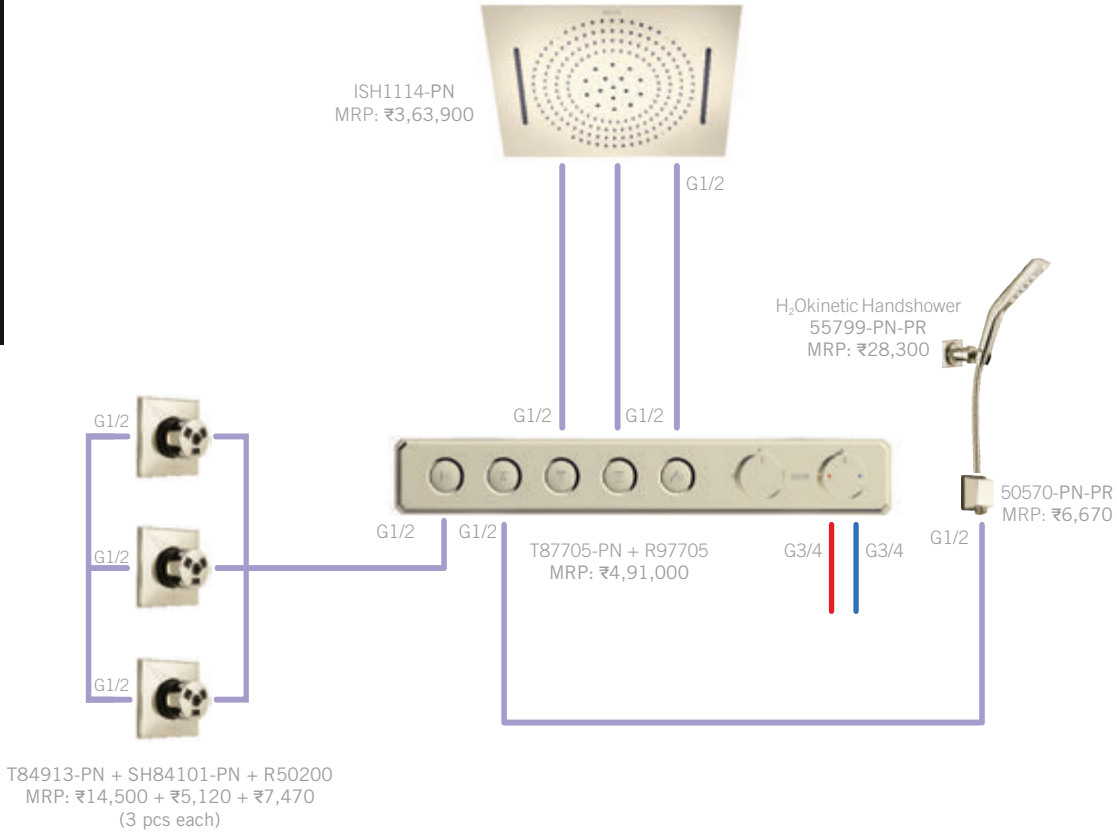

*Prices effective 1st November 2023 and are subject to change without prior notice.

MAGNACHOICE + MAGNAFLOW IN PN (TRADITIONAL)

Total MRP:
₹ 10,70,190

Also Available: 1H Lav without Pop-up (33925-PNLPU), MRP: ₹29,900 • 1H WM Lav (T31339-PNWL + R85400-PNWL), MRP: ₹33,300