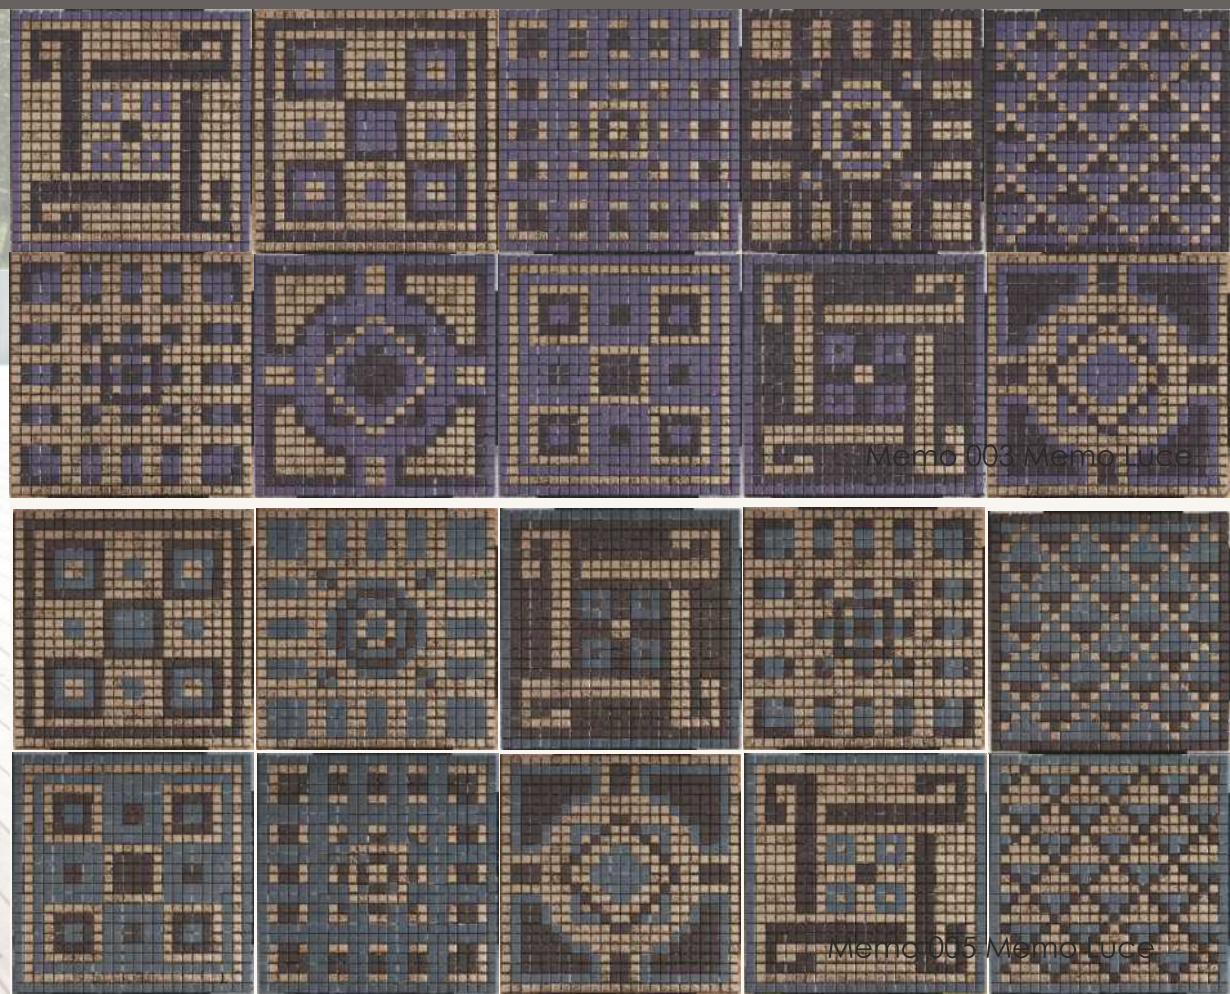

MEMORIE

Made in Italy

—45

Size 300 x 300 mm

Colors	Application	Finish	Size/mm	Pc/Box	M²/Box	Kg/Box
2	Wall / Floor	Matt	300 x 300	12	1,08	16