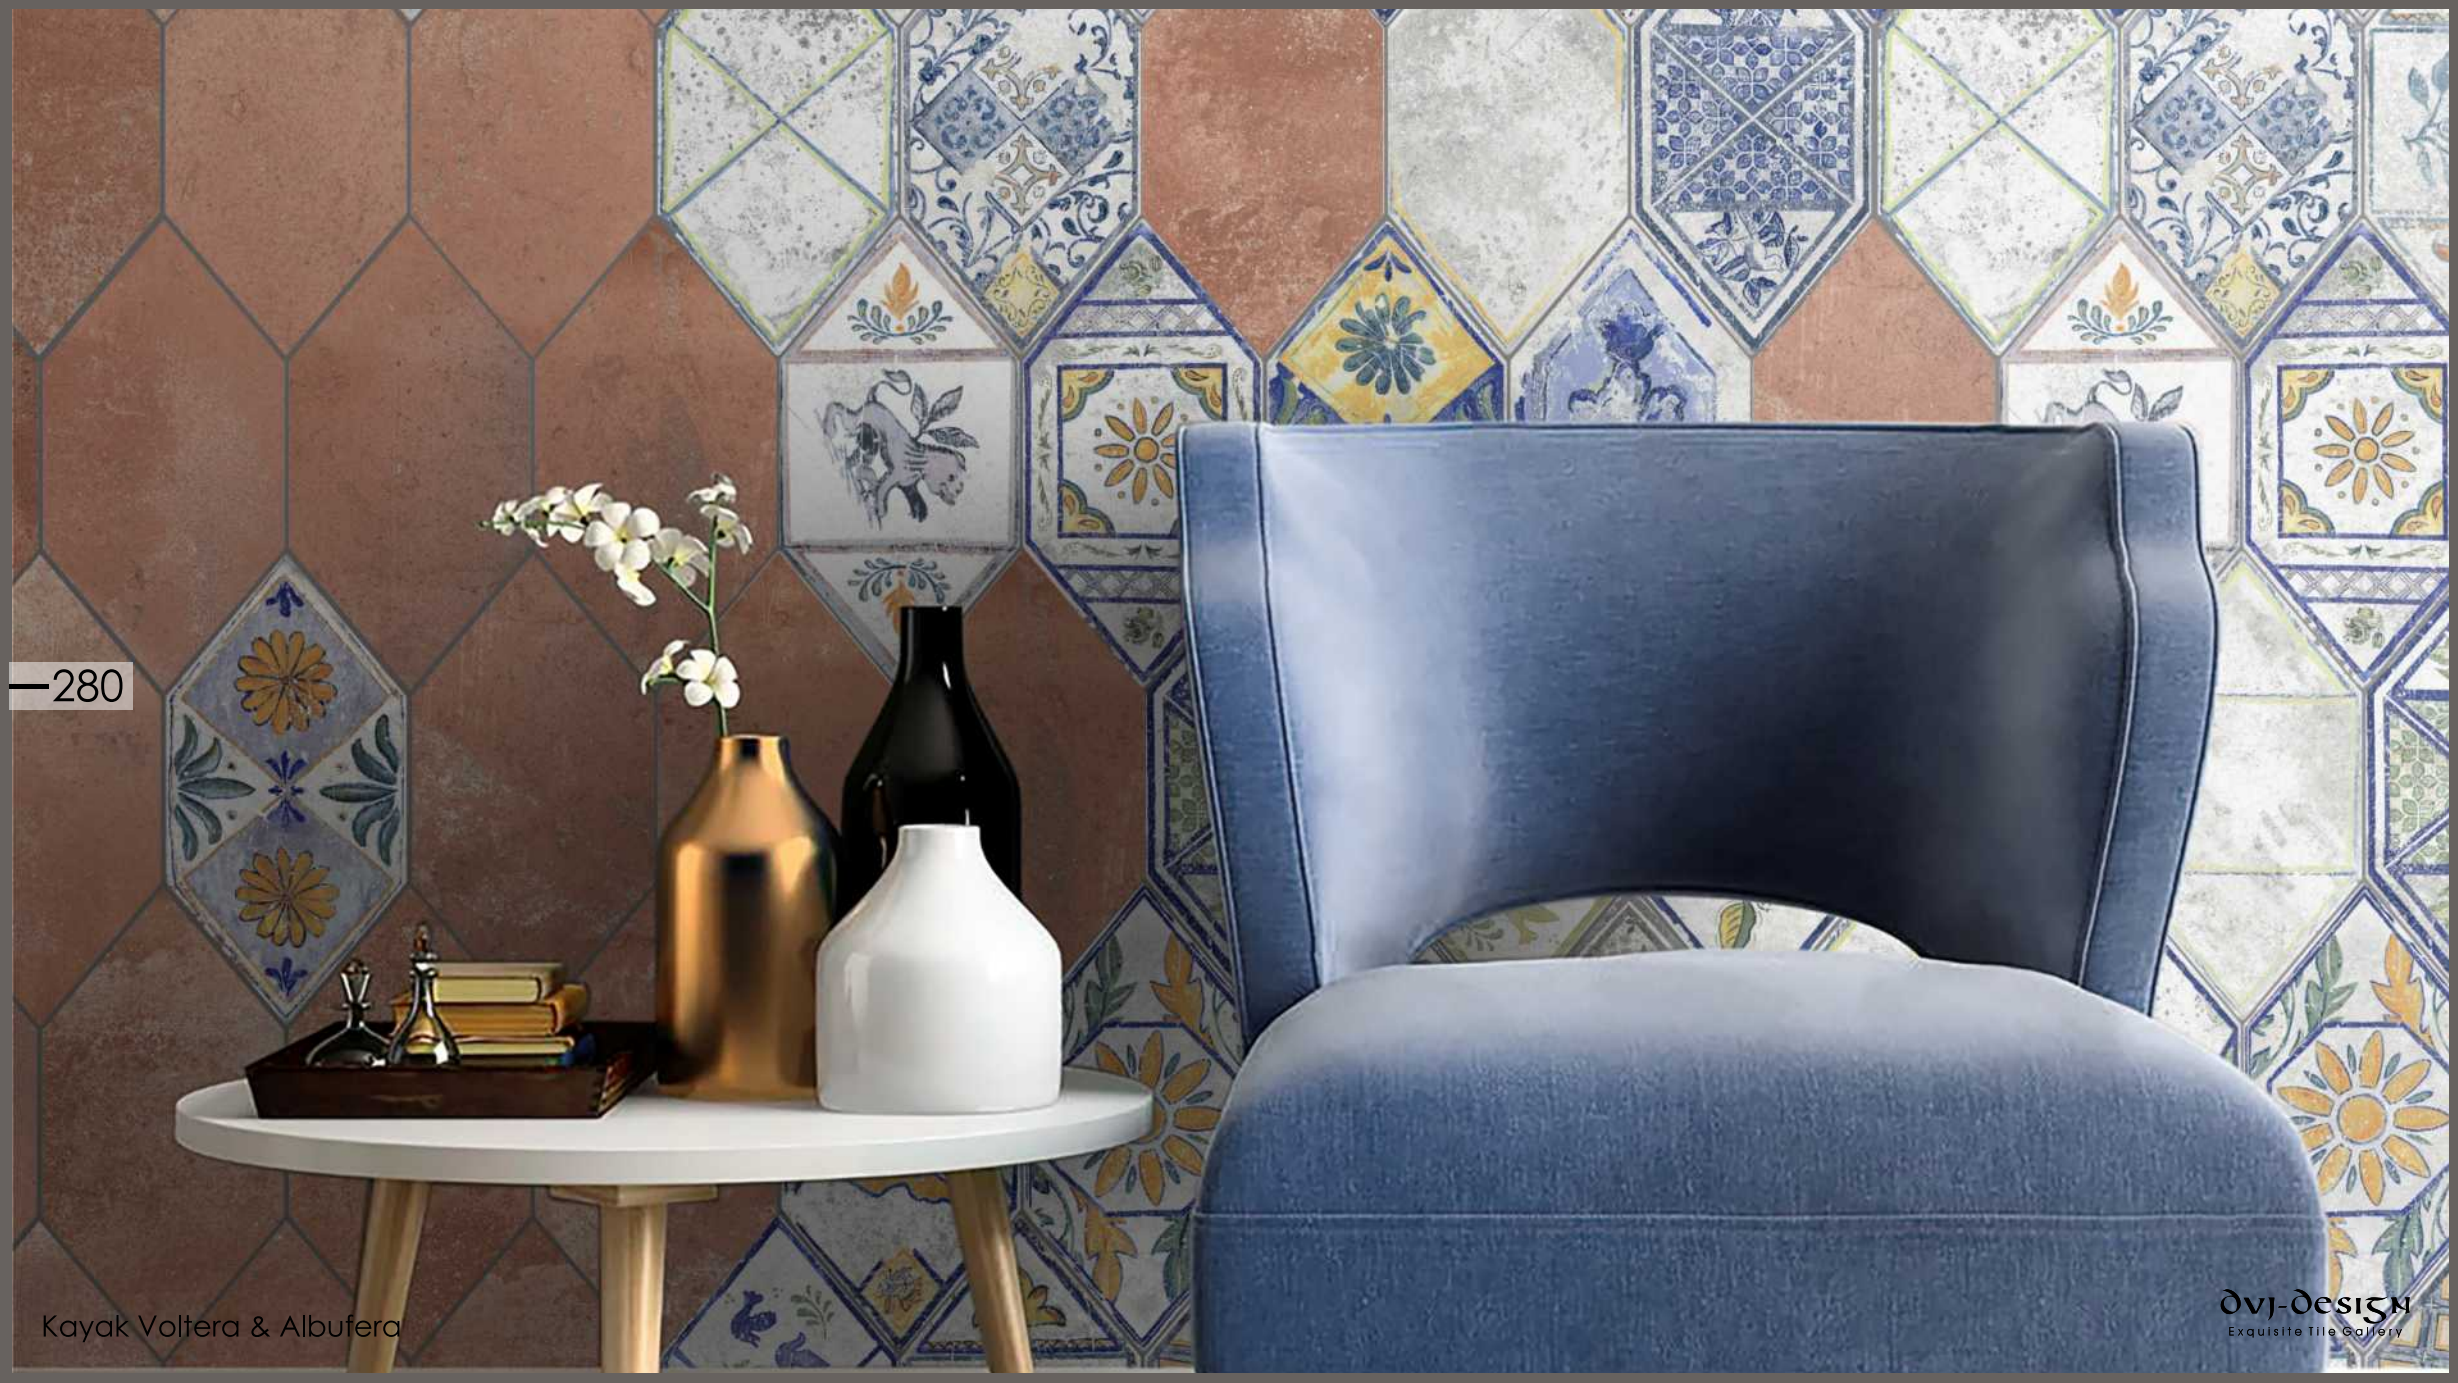

Size: 170 x 330 mm

279

Kayak Basic Black & White

—280

—281

Kayak Streamline Glass Black