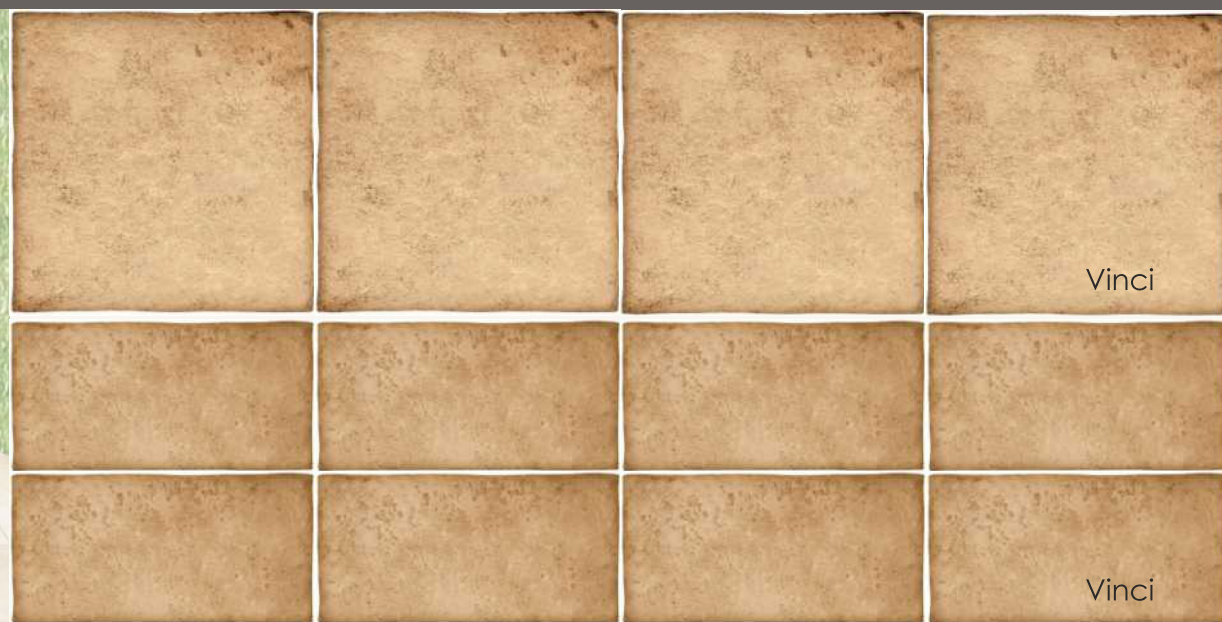

# TERRE TOSCANE

Made in Italy

—176

Size

306 x 306 mm

151 x 306 mm

Vinci

Vinci