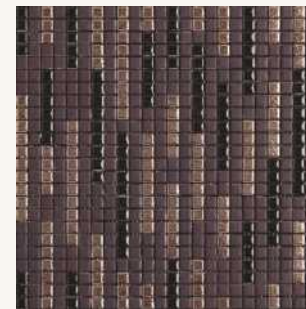

Ginger 002

Colors	Application	Finish	Size/mm	Pc/Box	M²/Box	Kg/Box
2	Wall / Floor	Matt	300 x 300	12	1,08	16