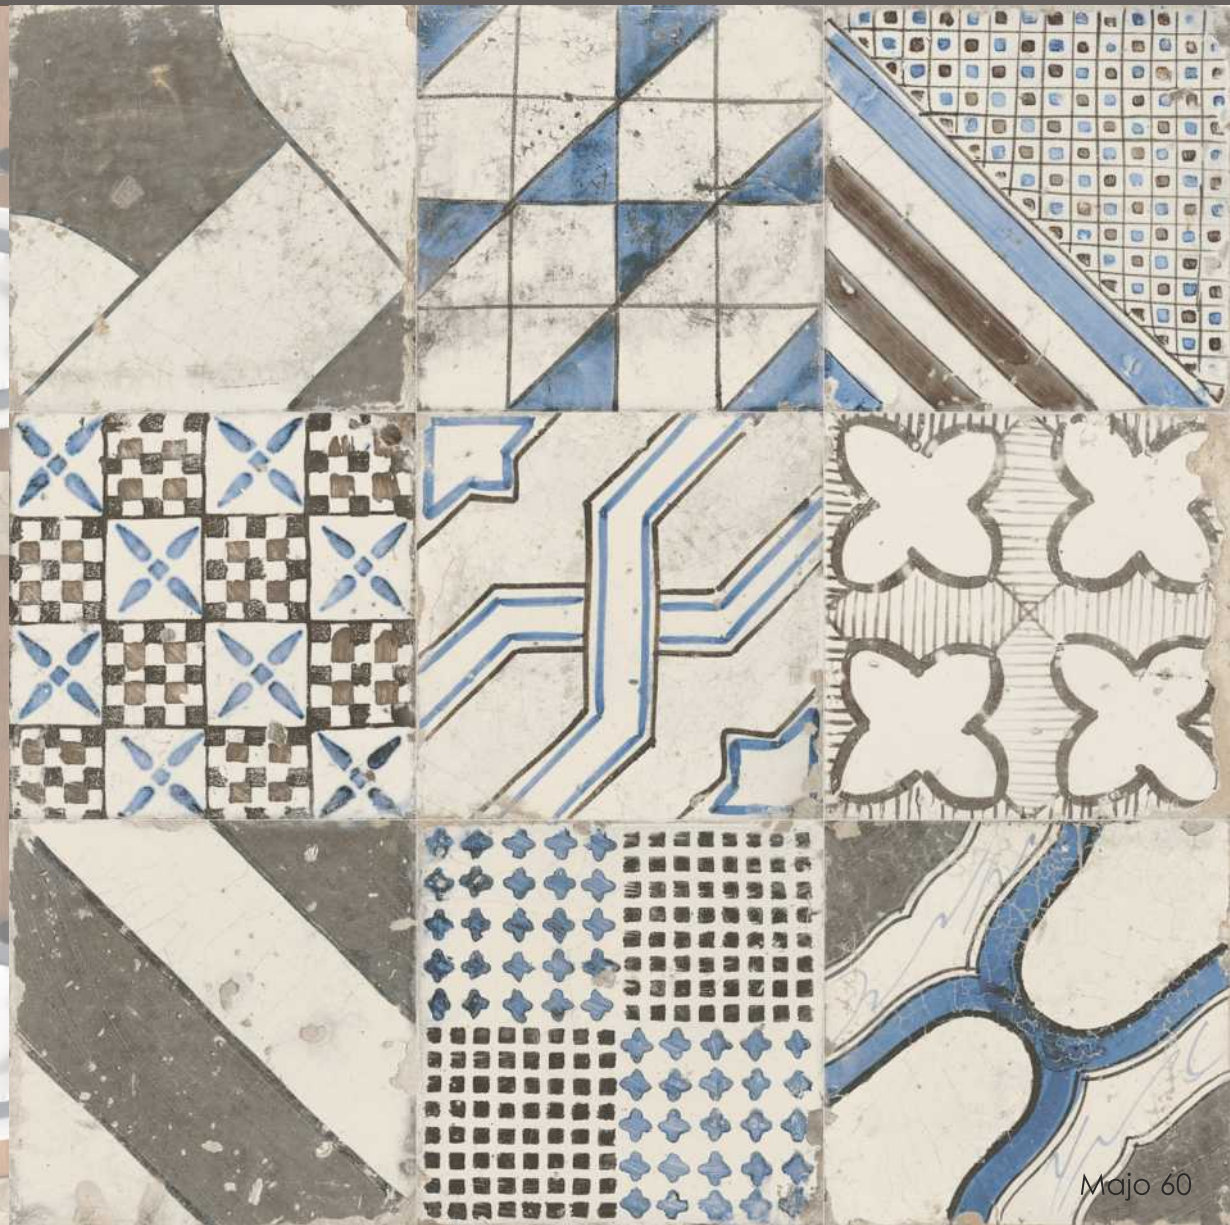

MAJO 60

Made in Italy

183

Size

600 x 600 mm

Majo 60

Colors	Application	Finish	Size/mm	Pc/Box	M²/Box	Kg/Box
1	Wall / Floor	Matt	600 x 600	3	1,08	24