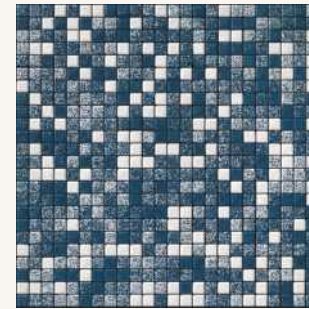

# DENIM & LAPIS

Made in Italy

—48

Size 300 x 300 mm

XDEN 001

XDEN 002

XDEN 003

XLAP 701