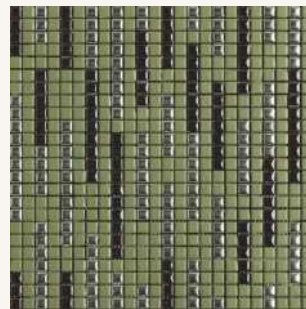

GINGER

Made in Italy

—47

Size 300 x 300 mm

Ginger 001