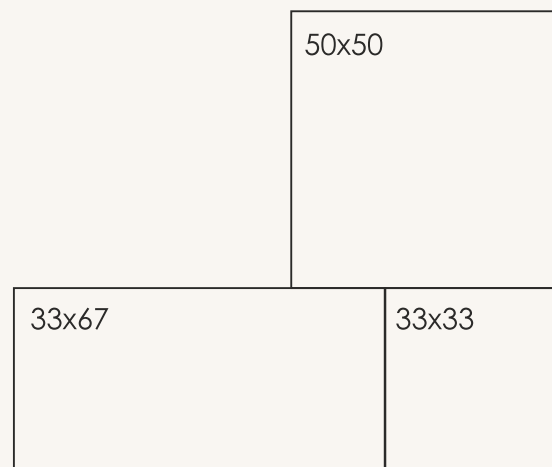

PERCENTUAL:

50x50	- 43,10%
33x67	- 38,15%
33x33	- 18,75%

Colors	Application	Finish	Size/mm	Pc/Box	M²/Box	Kg/Box
2	Wall / Floor	Matt	500 x 500	6	1,50	34
2	Wall / Floor	Matt	670 x 330	6	1,33	30
2	Wall / Floor	Matt	330 x 330	14	1,55	30