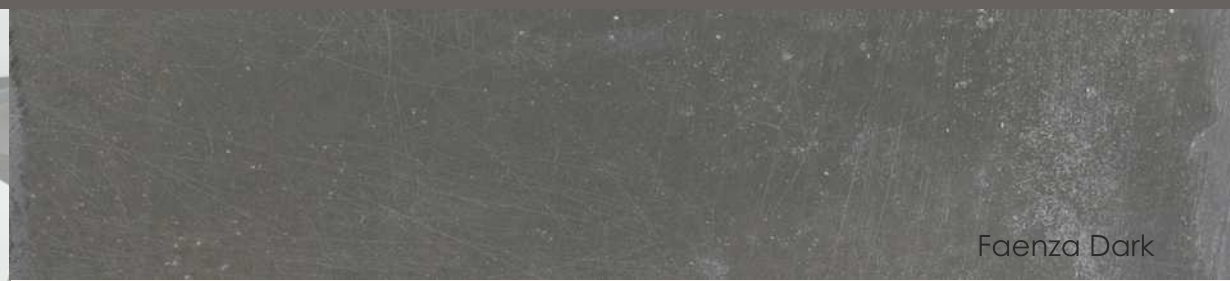

FAENZA

Made in Spain

158

Size

PERCENTUAL:

50x50	- 43,10%
33x67	- 38,15%
33x33	- 18,75%

Colors	Application	Finish	Size/mm	Pc/Box	M²/Box	Kg/Box
2	Wall / Floor	Matt	500 x 500	6	1,50	34
2	Wall / Floor	Matt	670 x 330	6	1,33	30
2	Wall / Floor	Matt	330 x 330	14	1,55	30