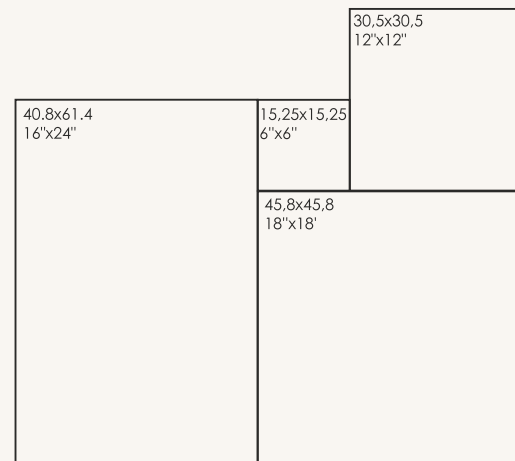

PERCENTUAL:

cm	inch	% MQ
45,8 x 45,8	18" x 18"	- 30,40%
40,8 x 61,4	16" x 24"	- 43,50%
30,5 x 30,5	12" x 12"	- 16,10%
15,25 x 15,25	6" x 6"	- 4,00%

Colors	Application	Finish	Size/mm	Pc/Box	M²/Box	Kg/Box
1	Wall / Floor	Matt	408 X 614	5	1,26	26
1	Wall / Floor	Matt	458 X 458	6	1,26	27
1	Wall / Floor	Matt	305 X 305	12	1,15	24
1	Wall / Floor	Matt	153 X 153	30	0,70	16