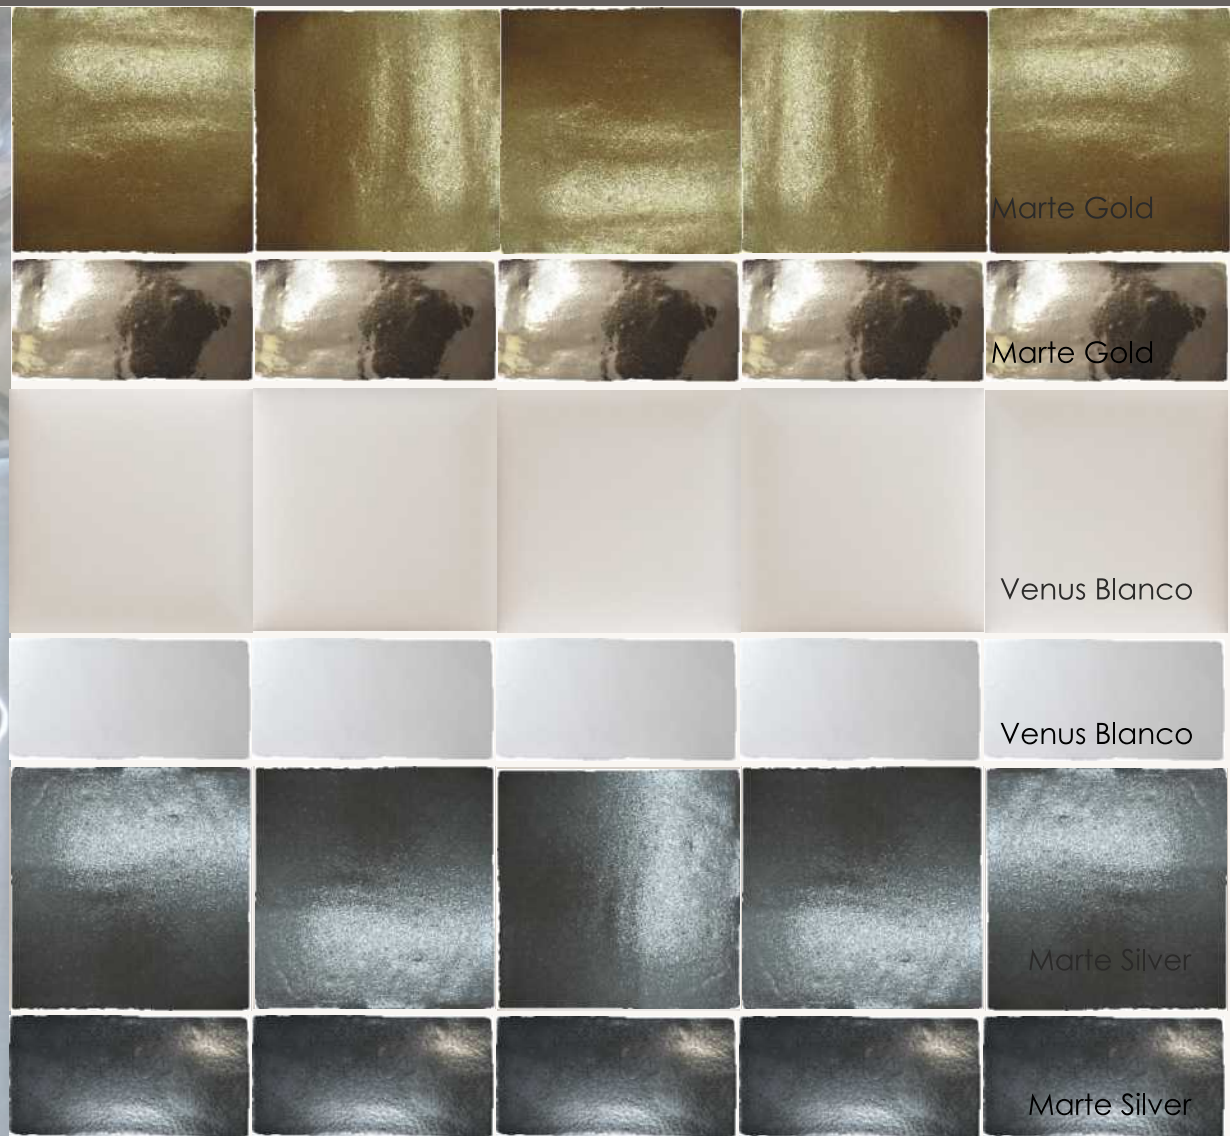

# VENUS

Made in Spain

—221

Size

150 x 150 mm

150 x 75 mm

Marte Gold

Marte Gold