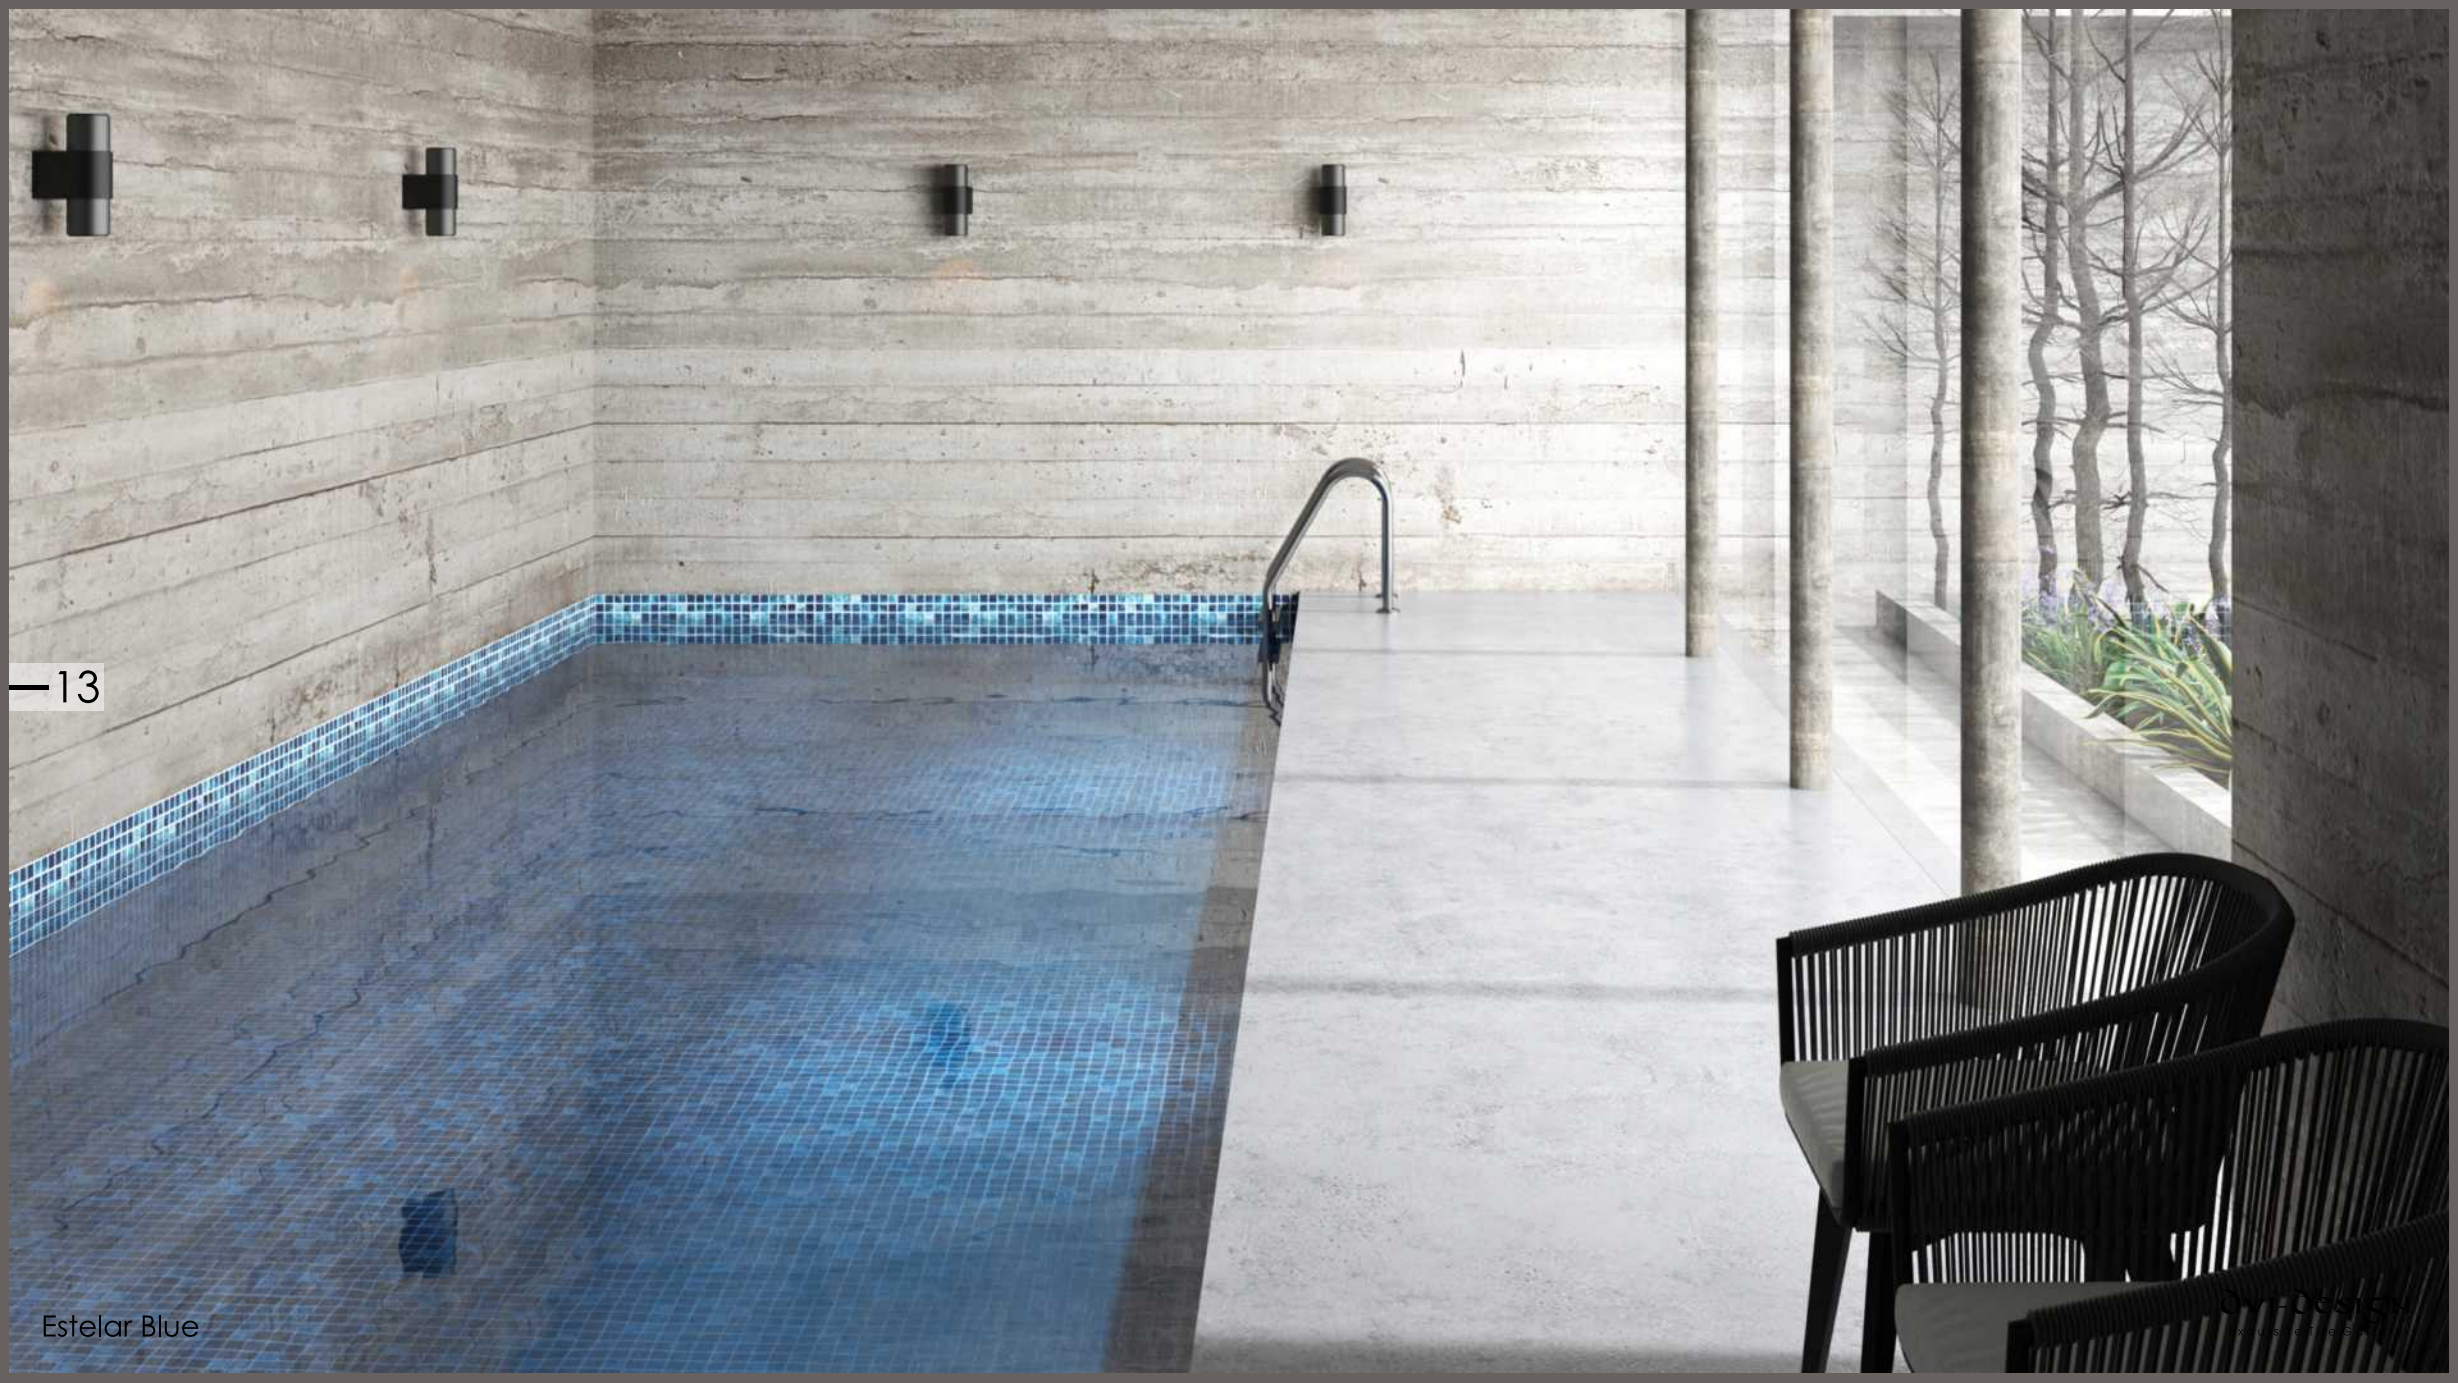

—13

Estelar Blue

WYCKOFF
MUSIC & ARTS