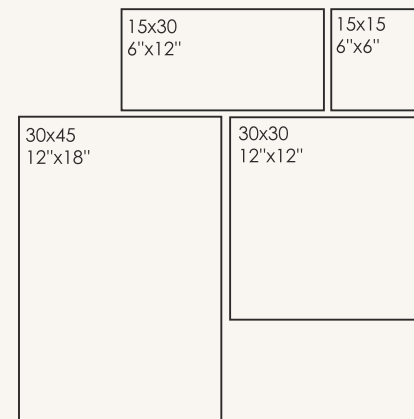

PERCENTUAL:

- 15x15 - 6"x6" - 7,69%
- 15x30 - 6"x12" - 15,38%
- 30x30 - 12"x12" - 30,77%
- 30x45 - 12"x18" - 46,15%

Colors	Application	Finish	Size/mm	Pc/Box	M²/Box	Kg/Box
1	Wall / Floor	Matt	300 x 450	8	1,08	27
1	Wall / Floor	Matt	300 x 300	13	1,17	30
1	Wall / Floor	Matt	150 x 300	23	1,04	26
1	Wall / Floor	Matt	150 x 150	36	0,81	20