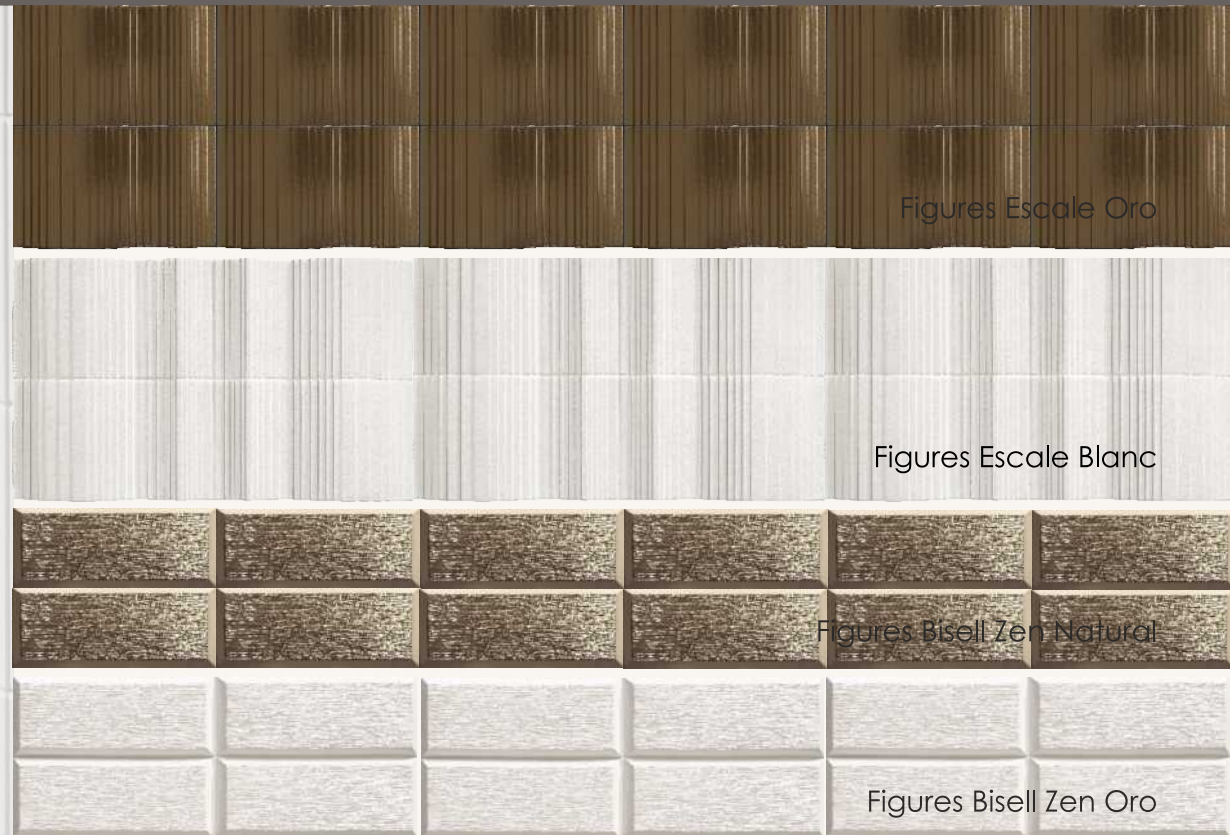

# FIGURES

Made in Spain

—236

Size

150 x 250 mm

100 x 250 mm

Figures Escale Oro

Figures Escale Blanc