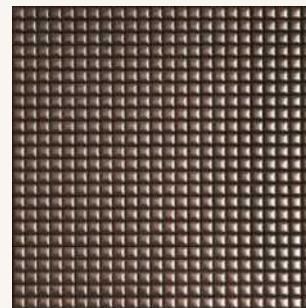

# METALICA

Made in Italy

—44

Size 300 x 300 mm

MTL 4005

MTL 4009

MTL C412

MTL C413