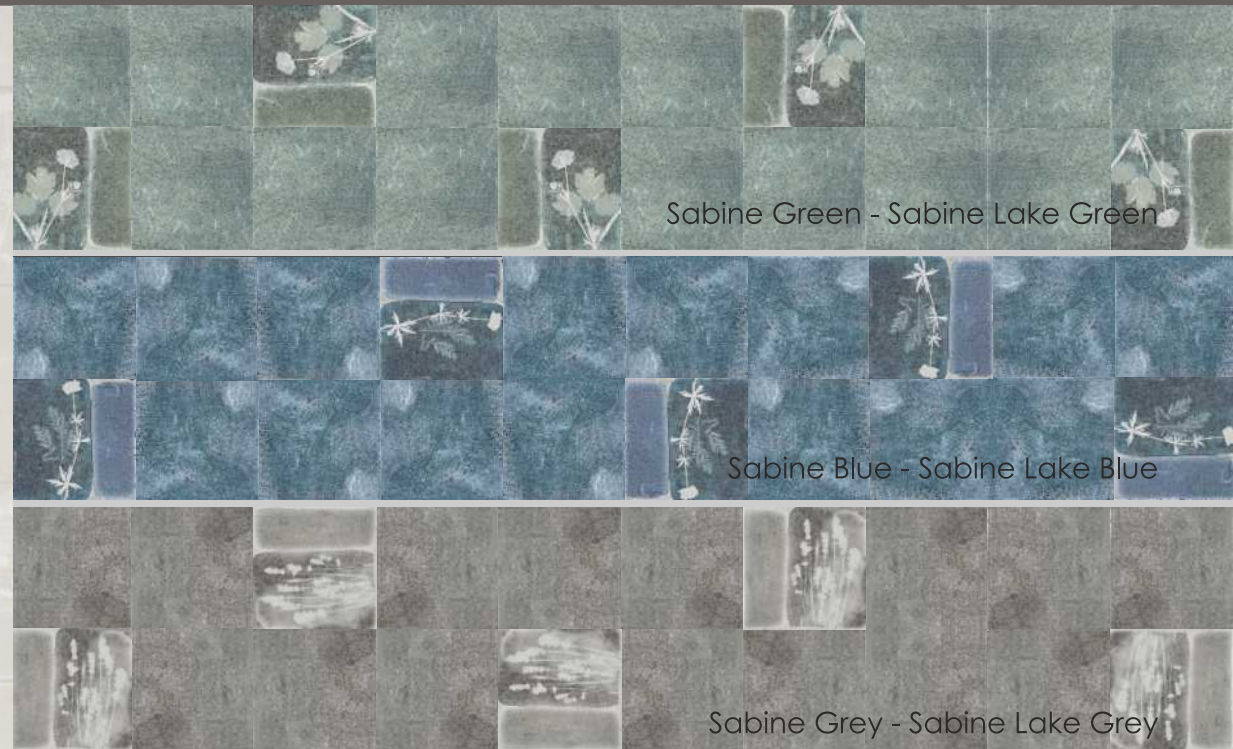

# SABINE

Made in Spain

—261

Size

150 x 150 mm

Sabine Green - Sabine Lake Green

Sabine Blue - Sabine Lake Blue

Sabine Grey - Sabine Lake Grey