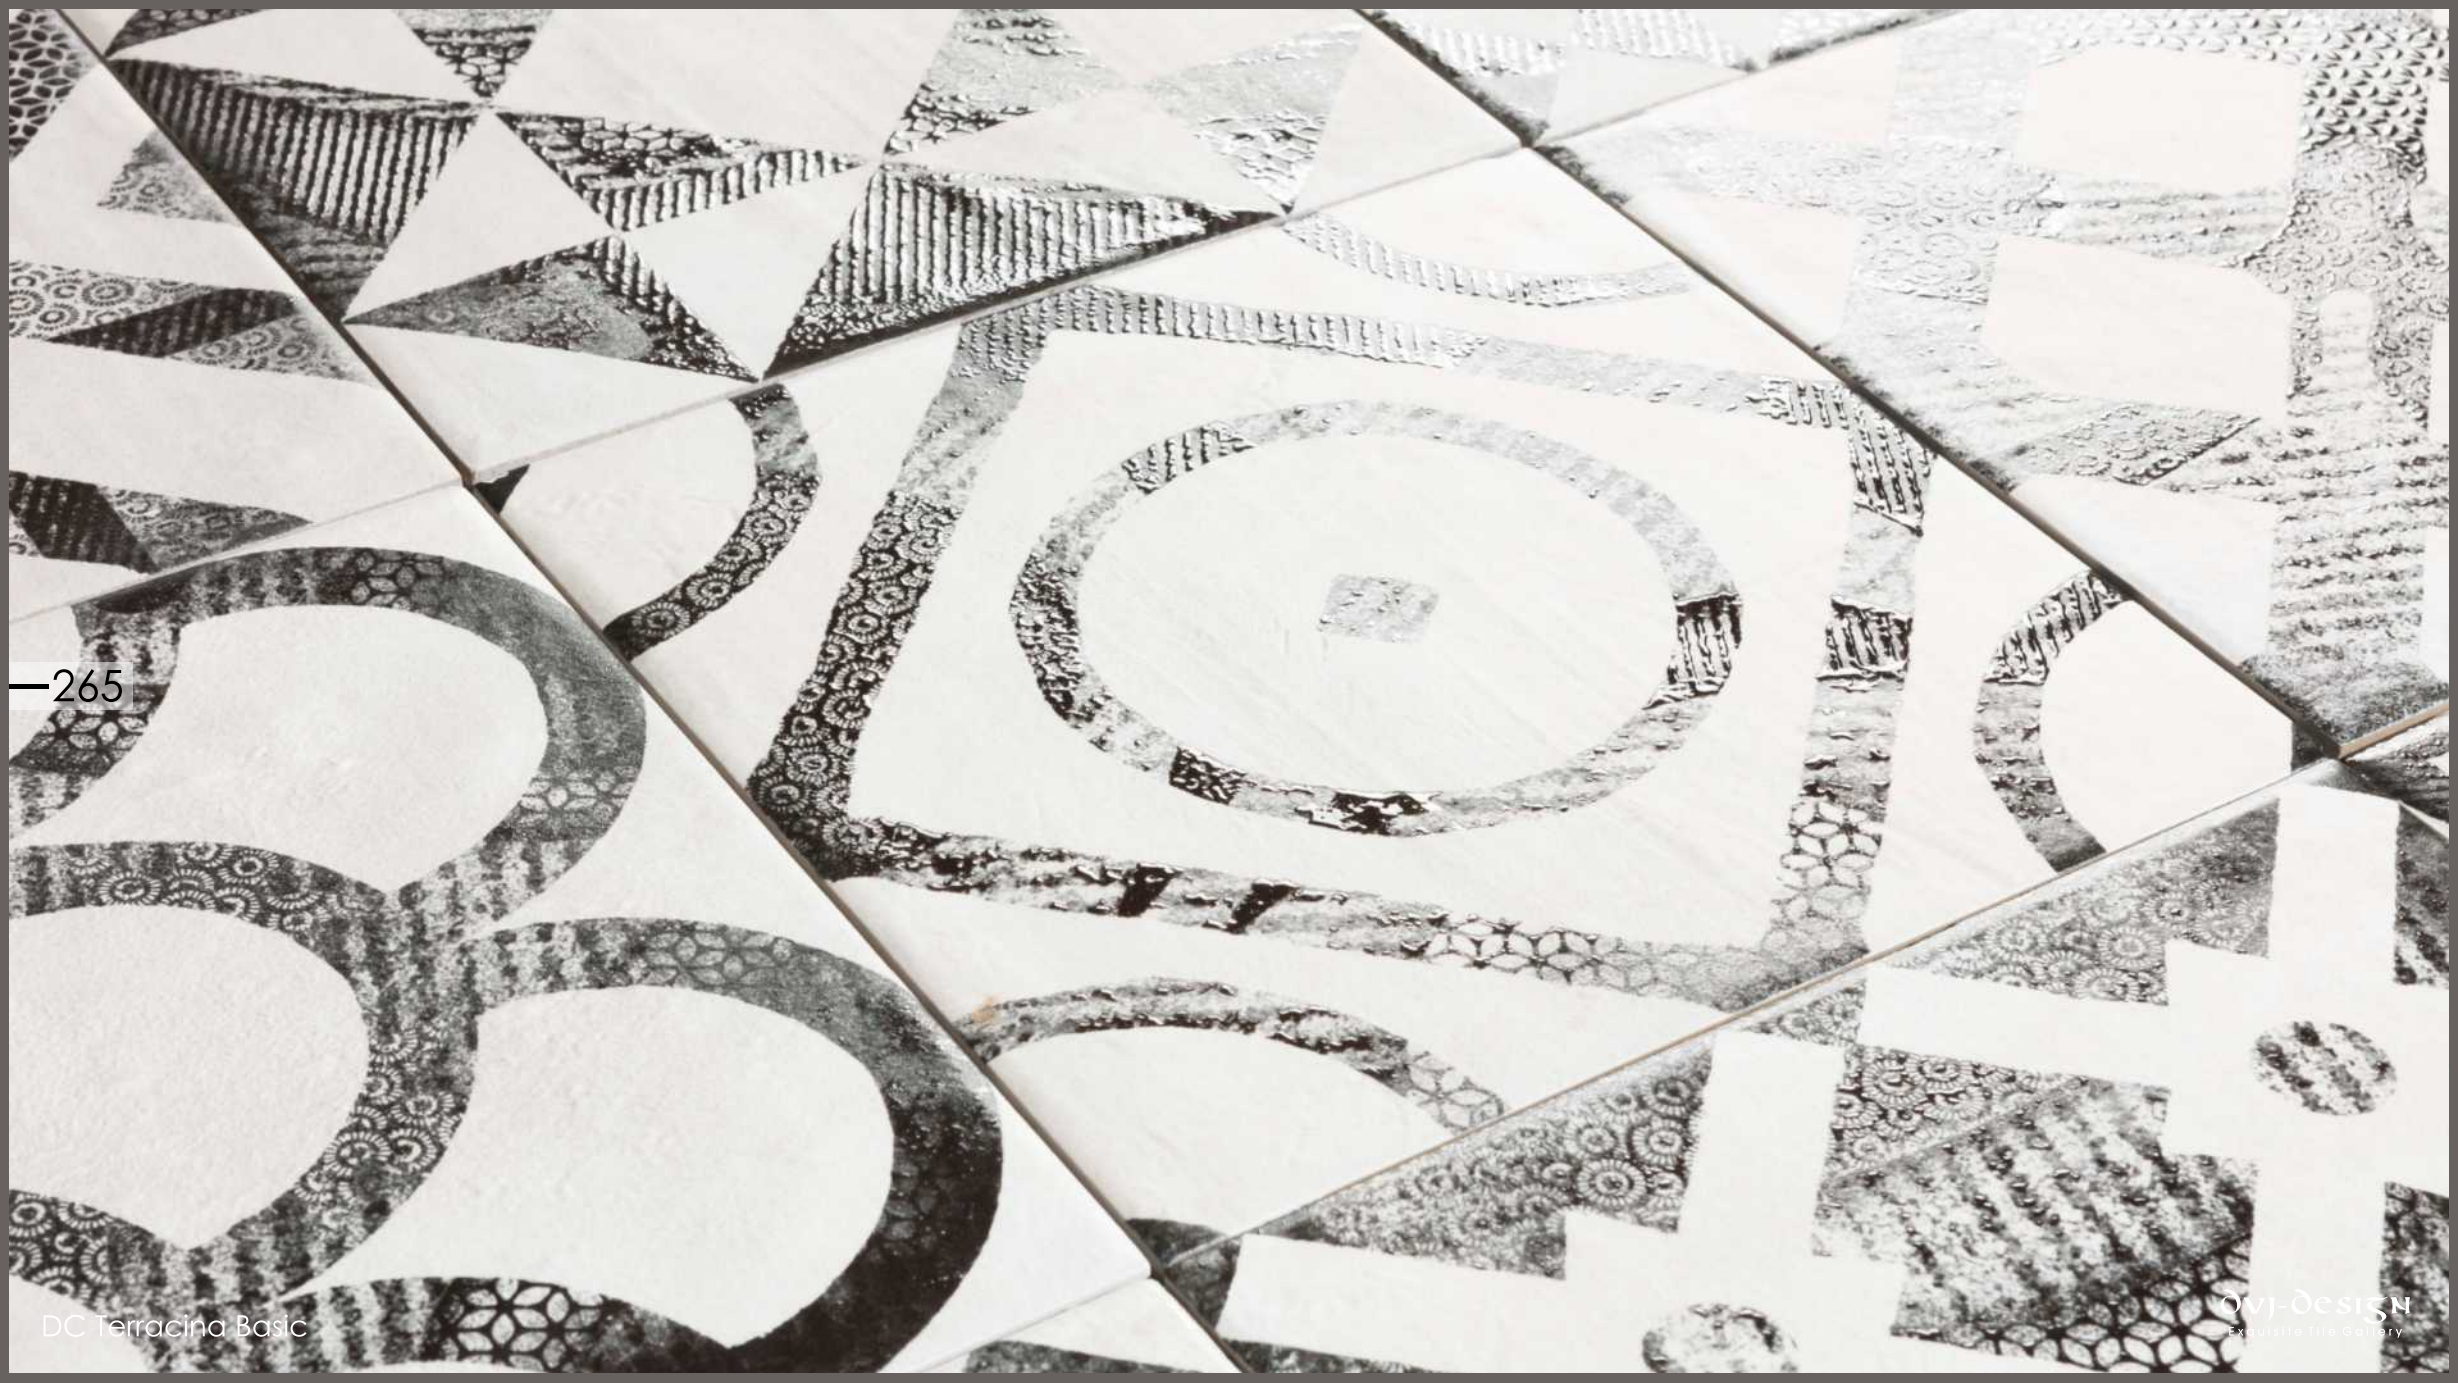

—265

DC Terracina Basic

OVI-DESIGN
Exquisite Tile Gallery