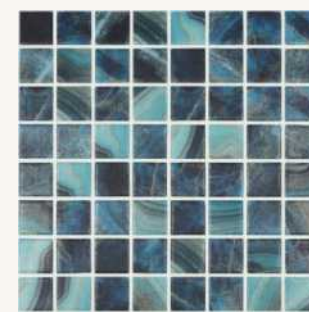

Nature Royal MT