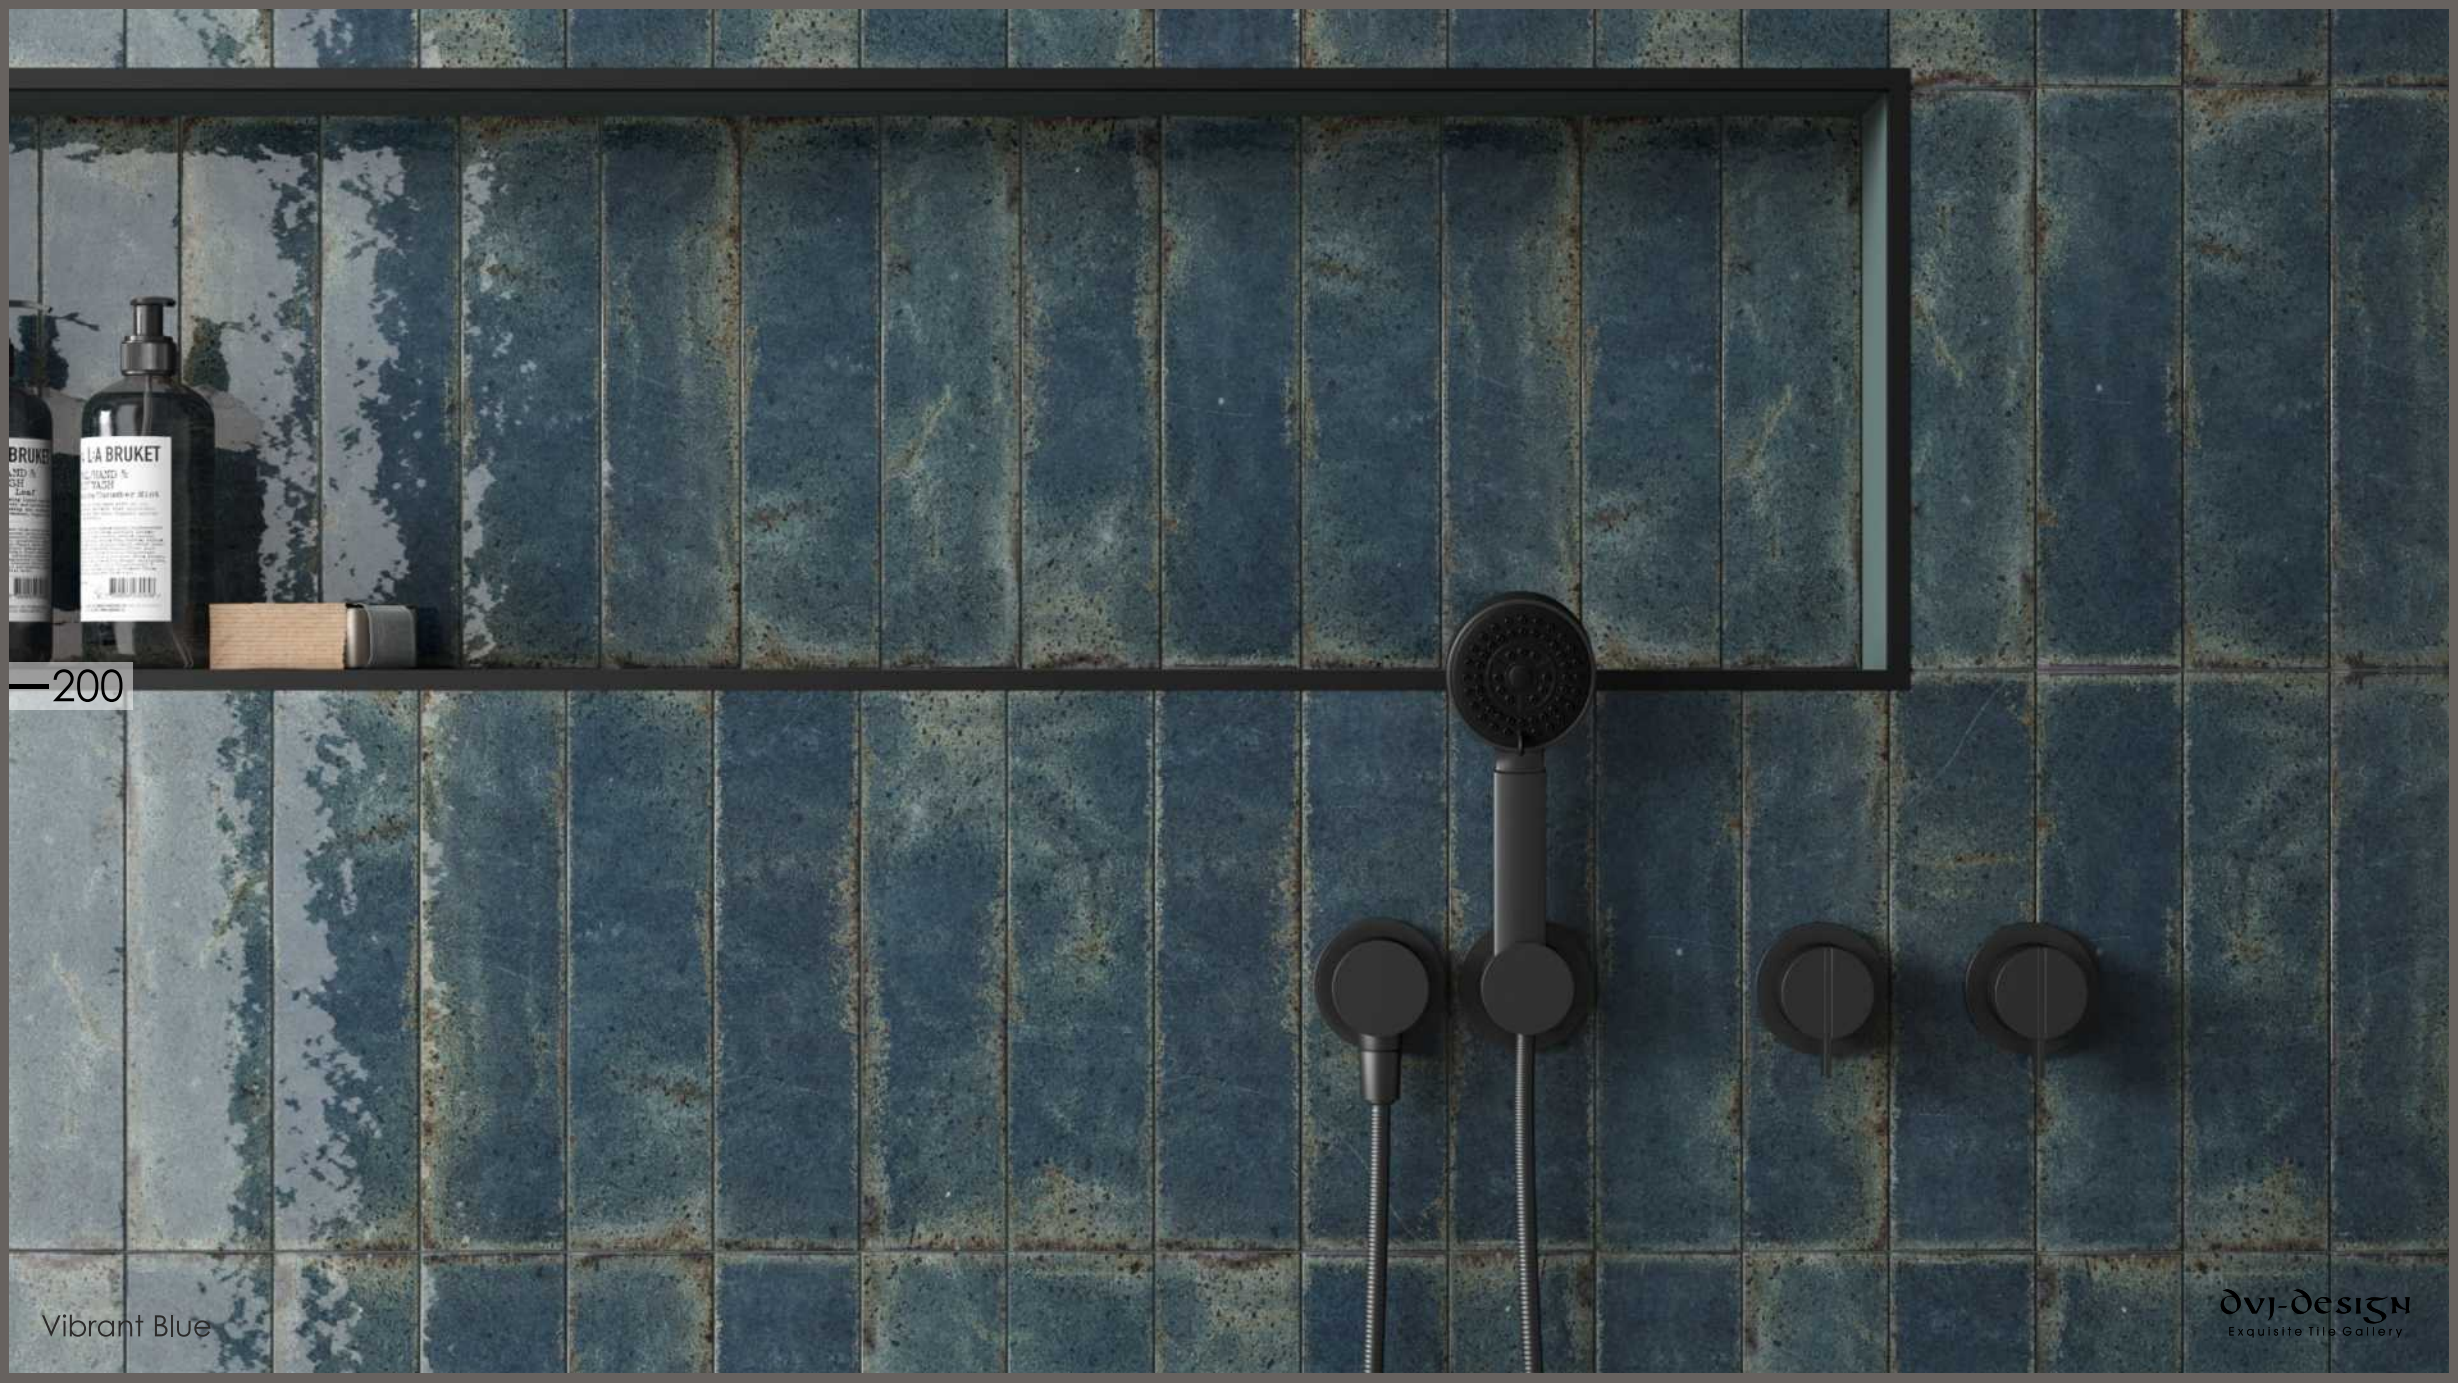

199

**dvj-design**  
Exquisite Tile Gallery

Presents

Vibrant collection is porcelain  
tiles from Spain for wall & floor surfaces

Size: 70 x 280 mm

200

Vibrant Blue

DVJ-DESIGN  
Exquisite Tile Gallery