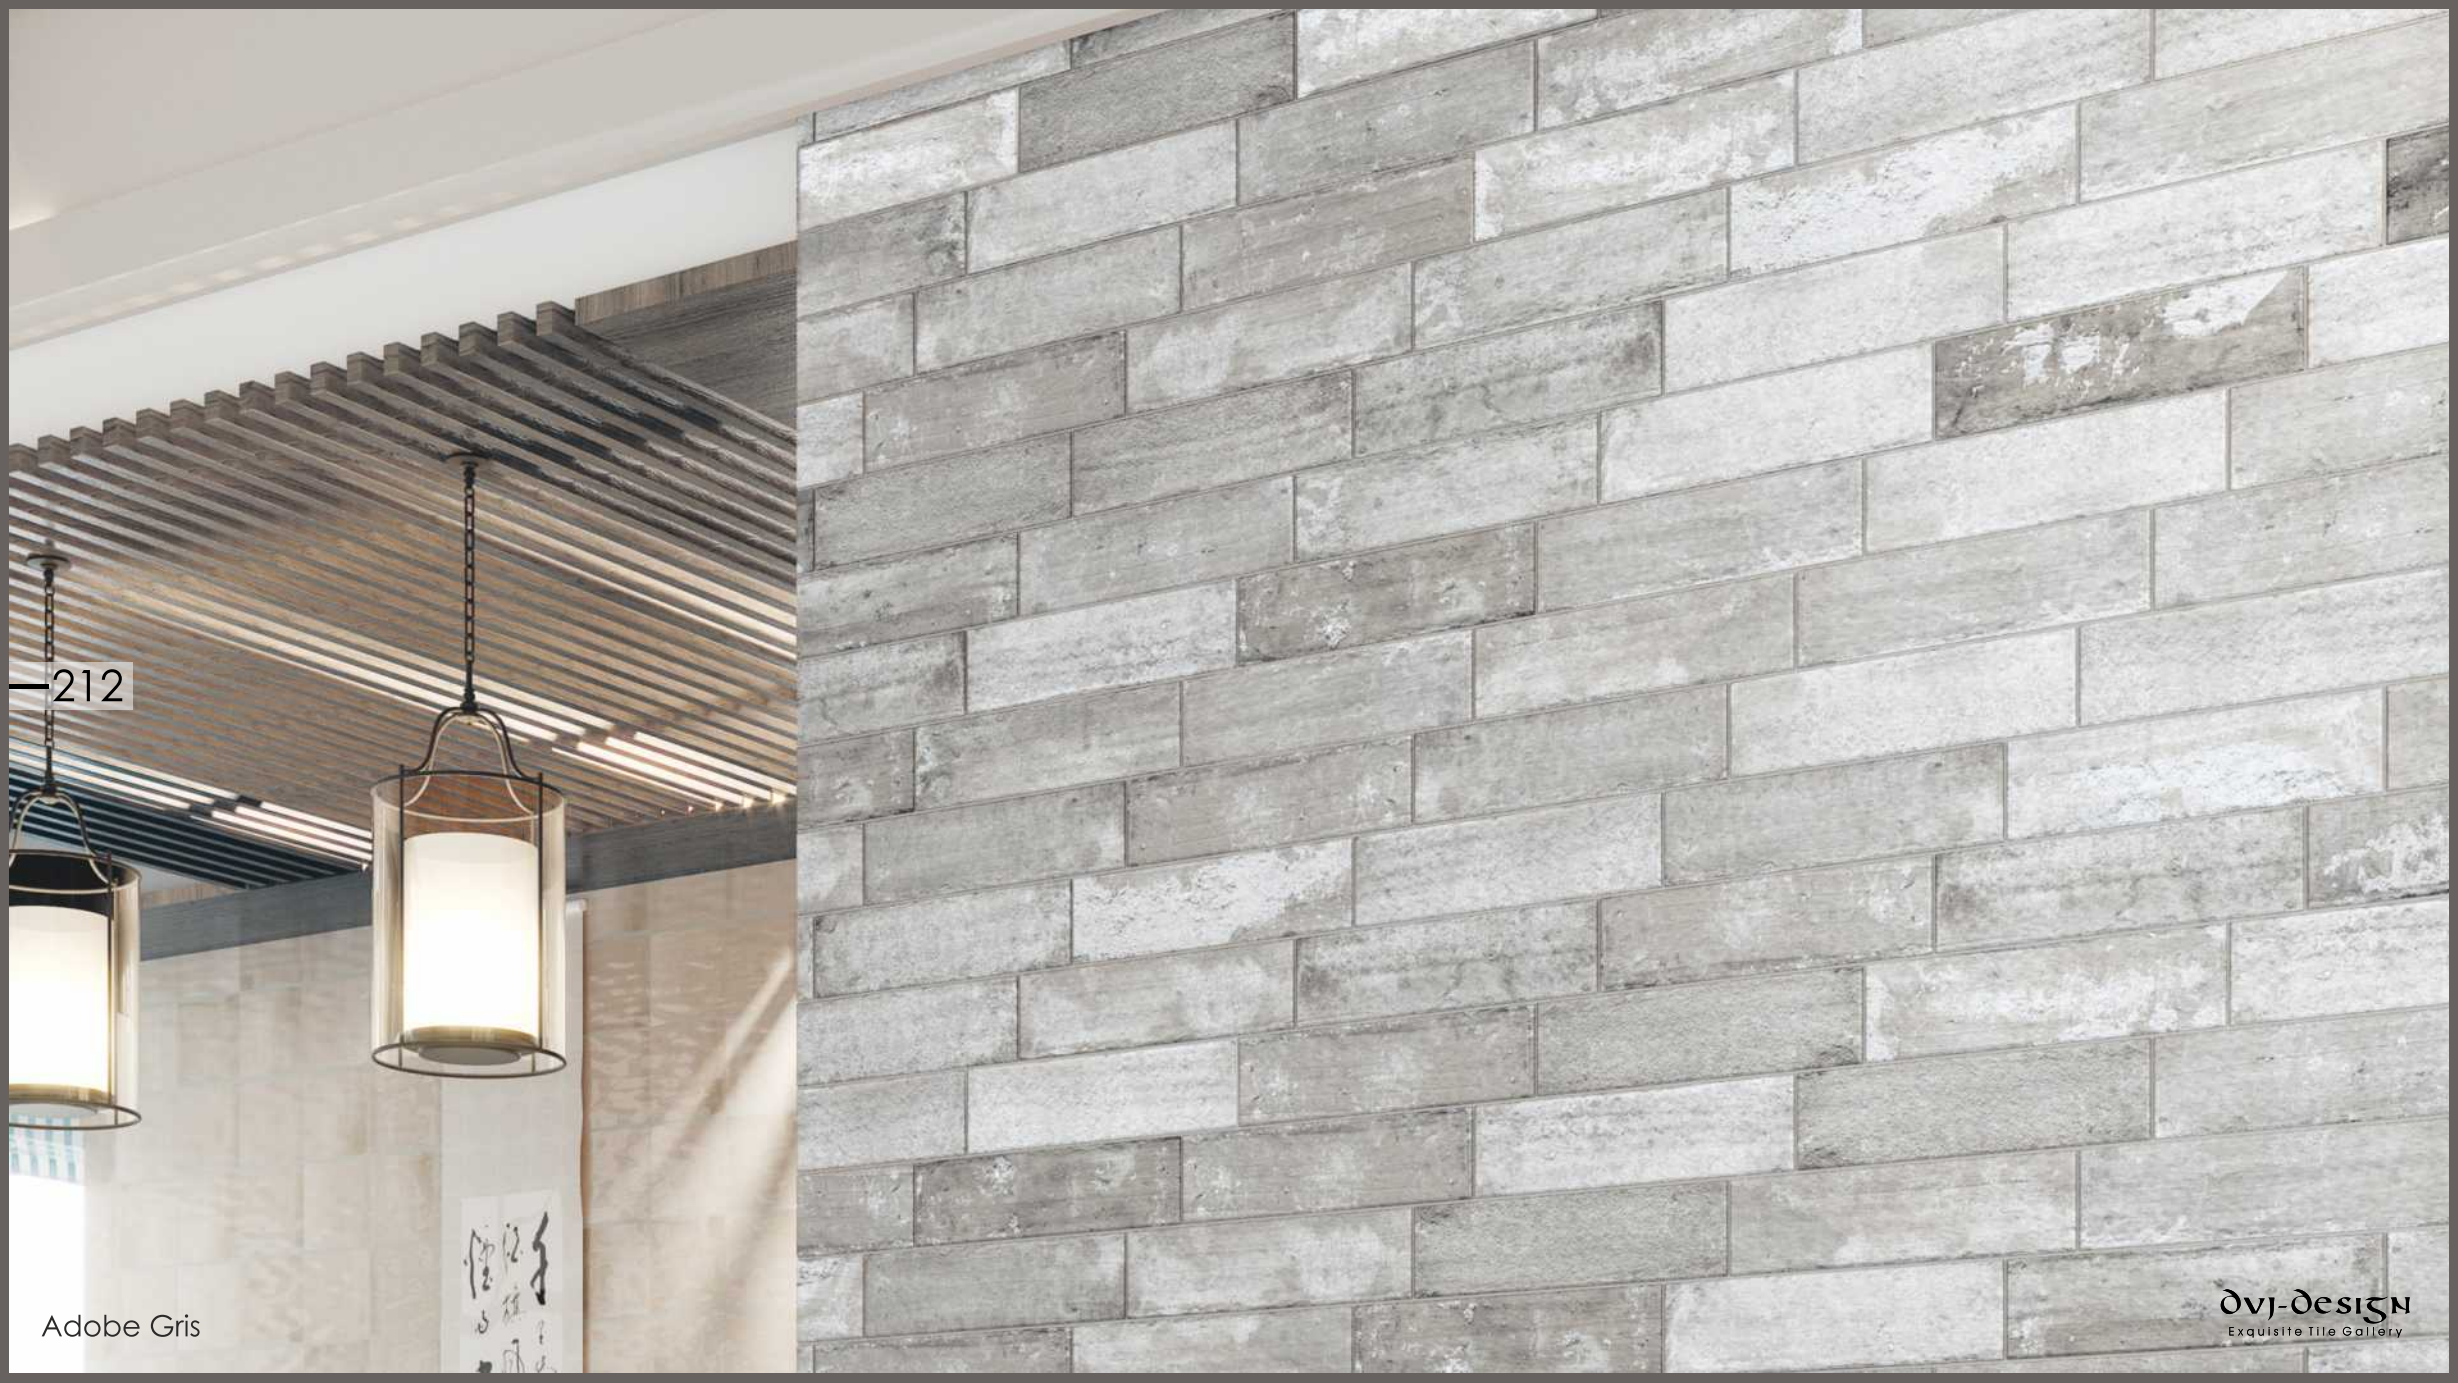

212

Adobe Gris

dvj-design
Exquisite Tile Gallery