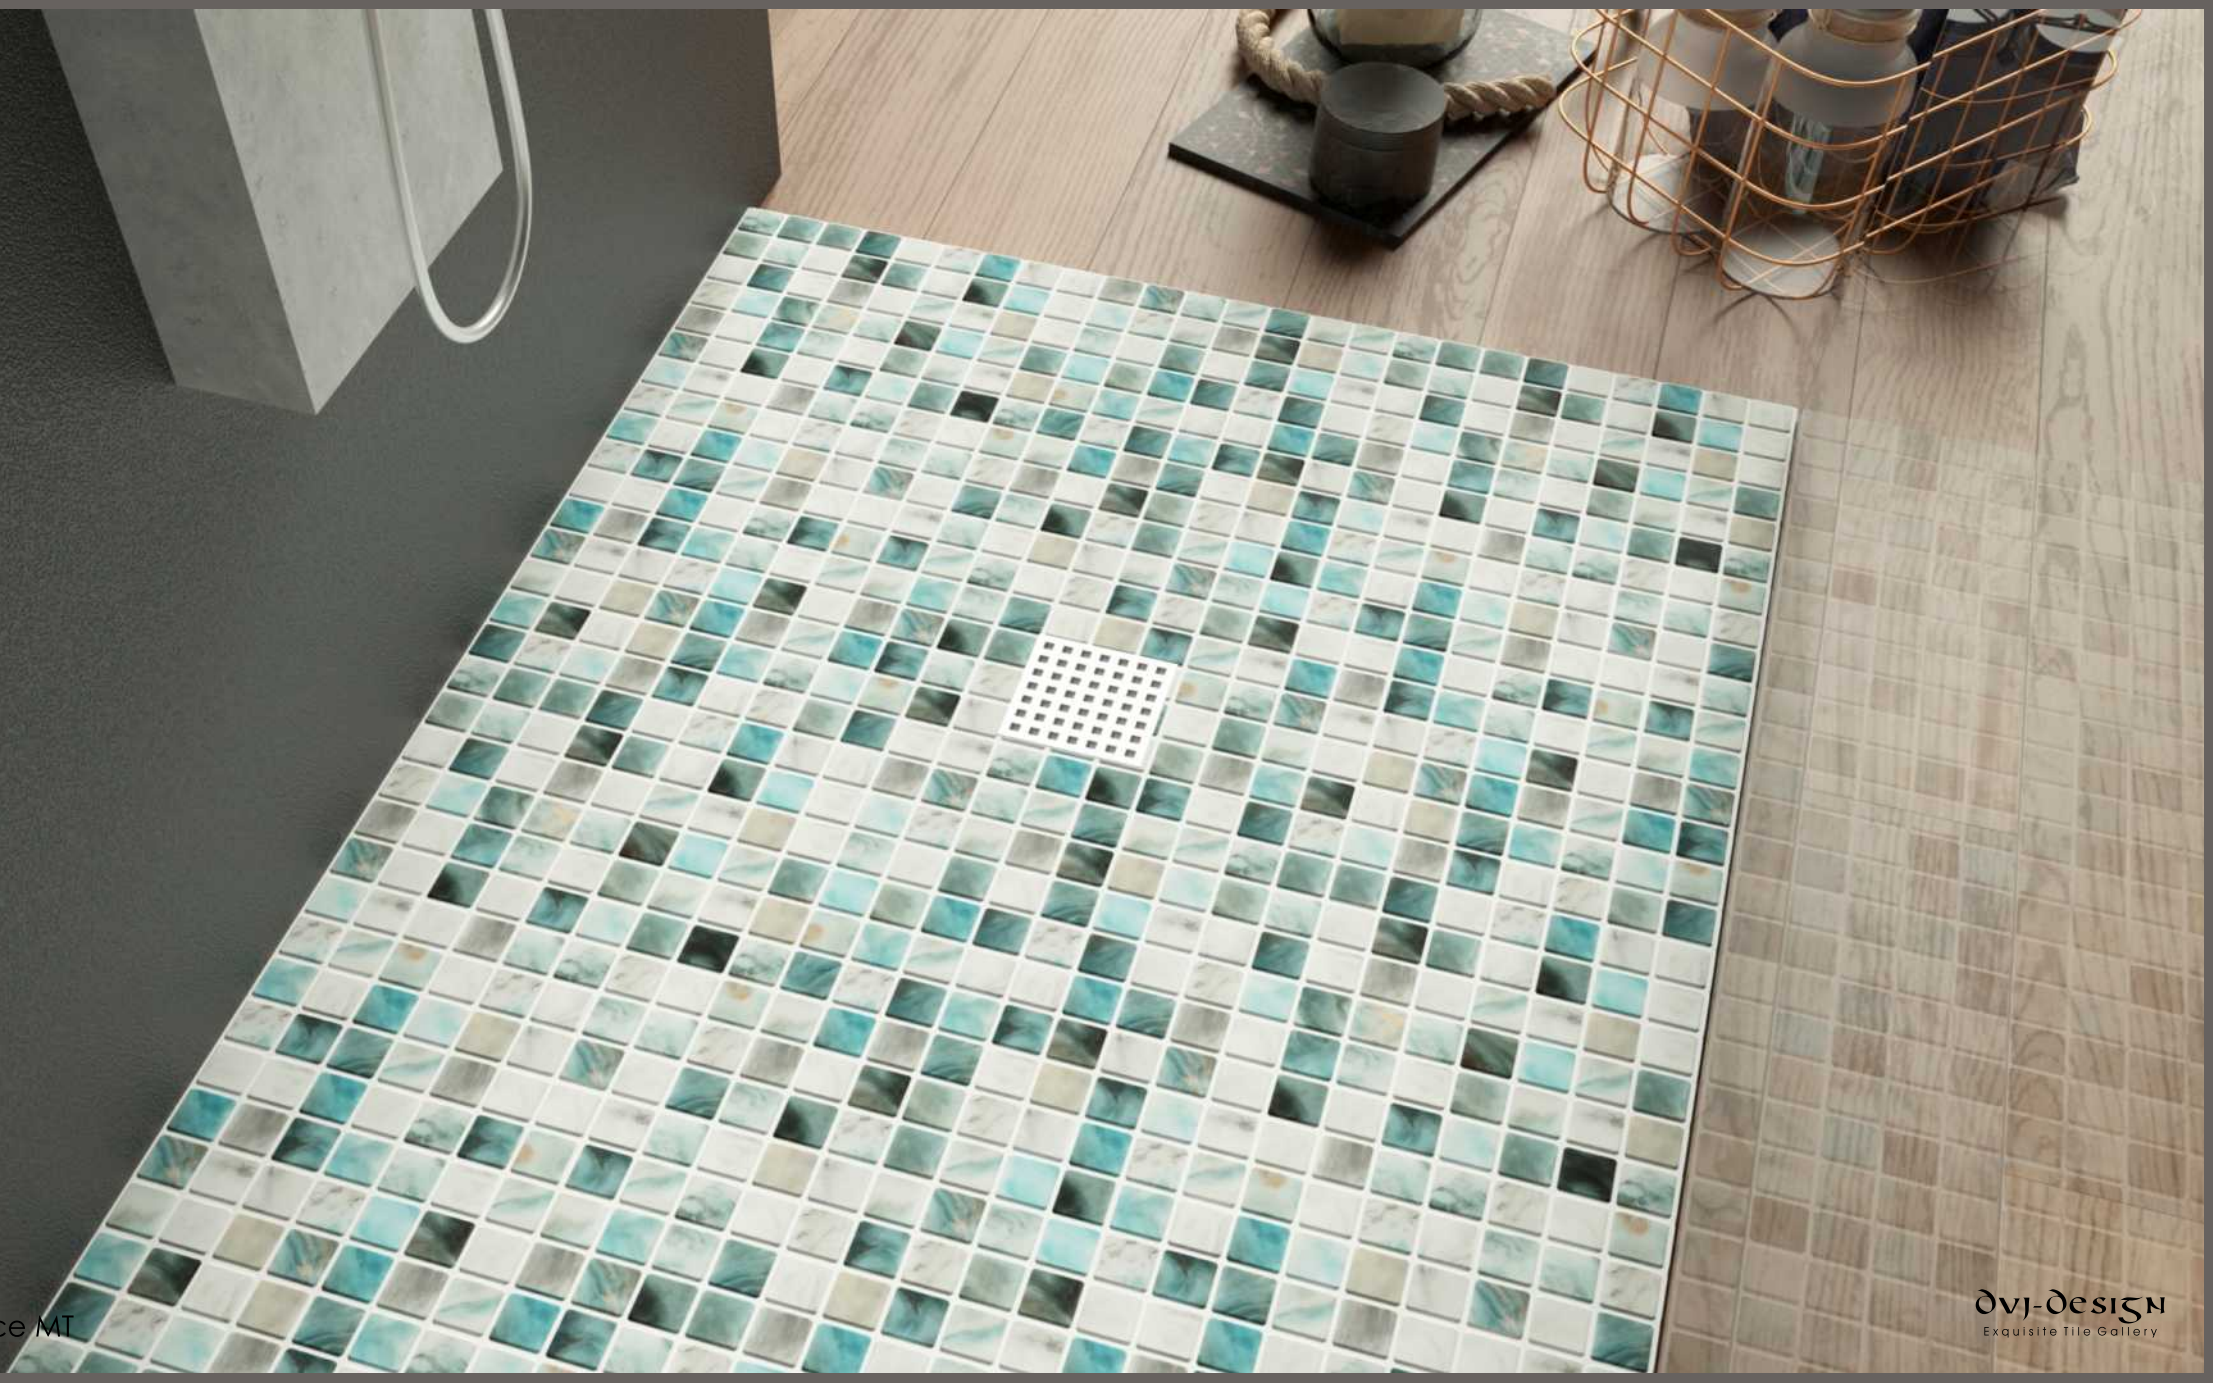

Nature Air Force MT