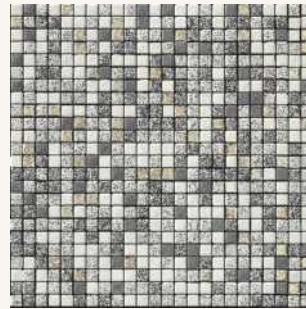

# DENIM & LAPIS

Made in Italy

—48

Size 300 x 300 mm

XDEN 001

XDEN 002

XDEN 003

XLAP 701