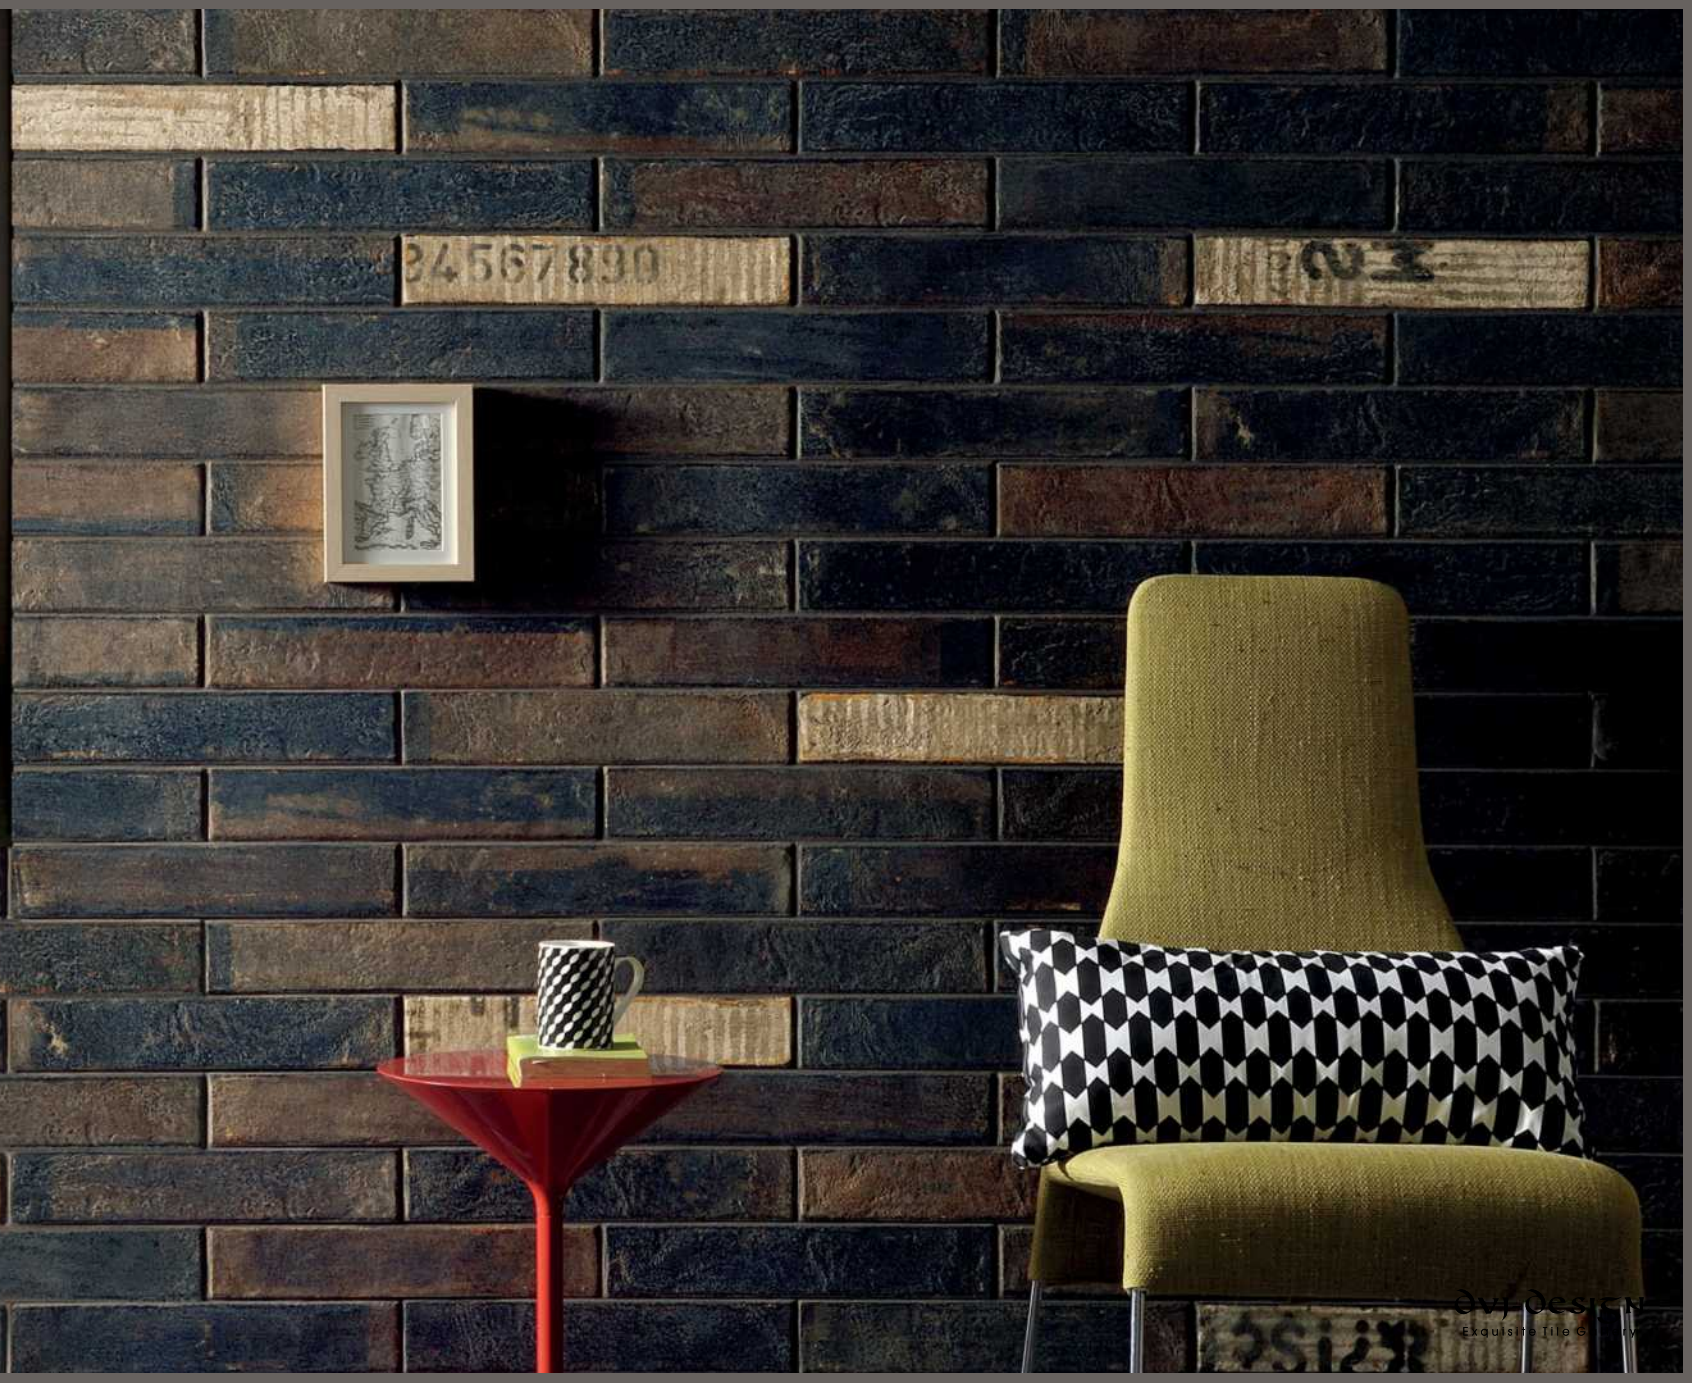

# URBAN AVENUE

—244

**dvj-design**  
Exquisite Tile Gallery

Presents

Urban Avenue collection is porcelain tiles from Italy for wall & floor surfaces

Size: 204 X 408 mm & 75 X 408 mm

—245

34567890