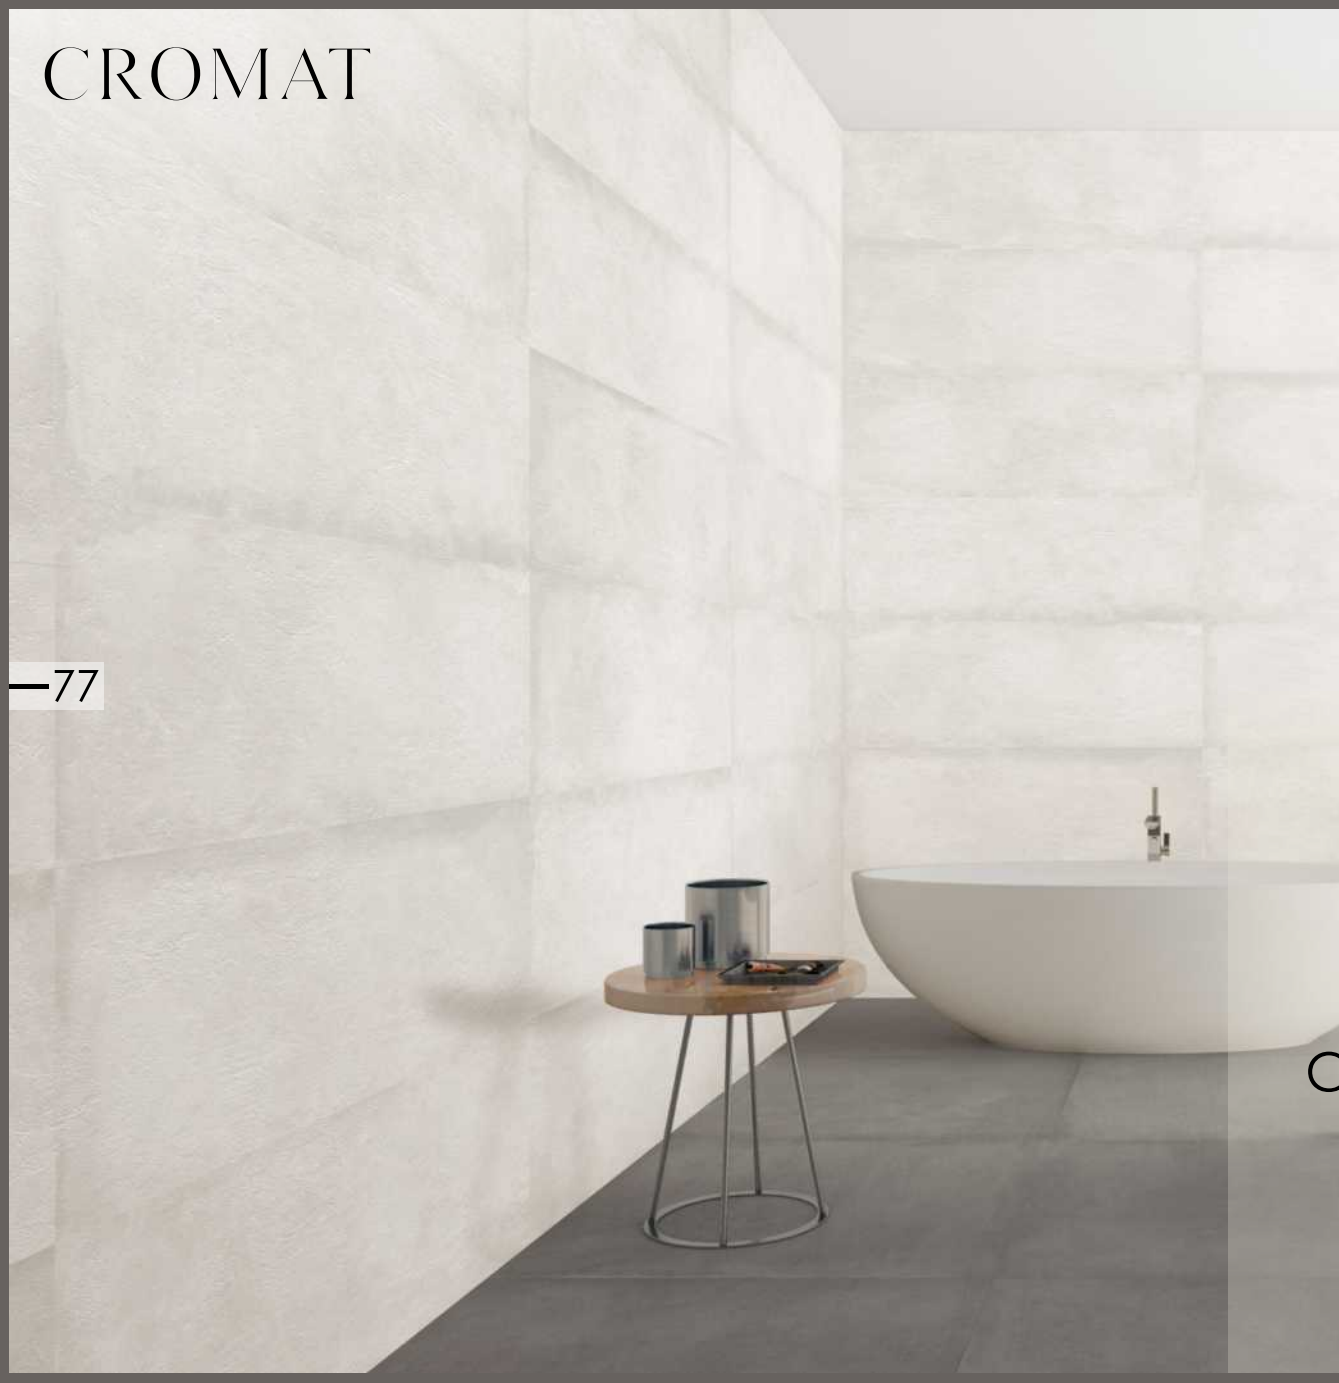

CROMAT

—77

divi-design
Exquisite Tile Gallery

Presents

Cromat Collection is white body ceramic tiles from Spain for wall surfaces

Size: 400 x 1200 mm