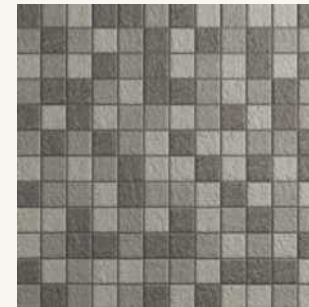

# DENIM & LAPIS

Made in Italy

—48

Size 300 x 300 mm

XDEN 001

XDEN 002

XDEN 003

XLAP 701