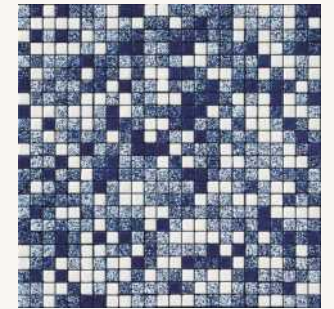

# DENIM & LAPIS

Made in Italy

—48

Size 300 x 300 mm

XDEN 001

XDEN 002

XDEN 003

XLAP 701