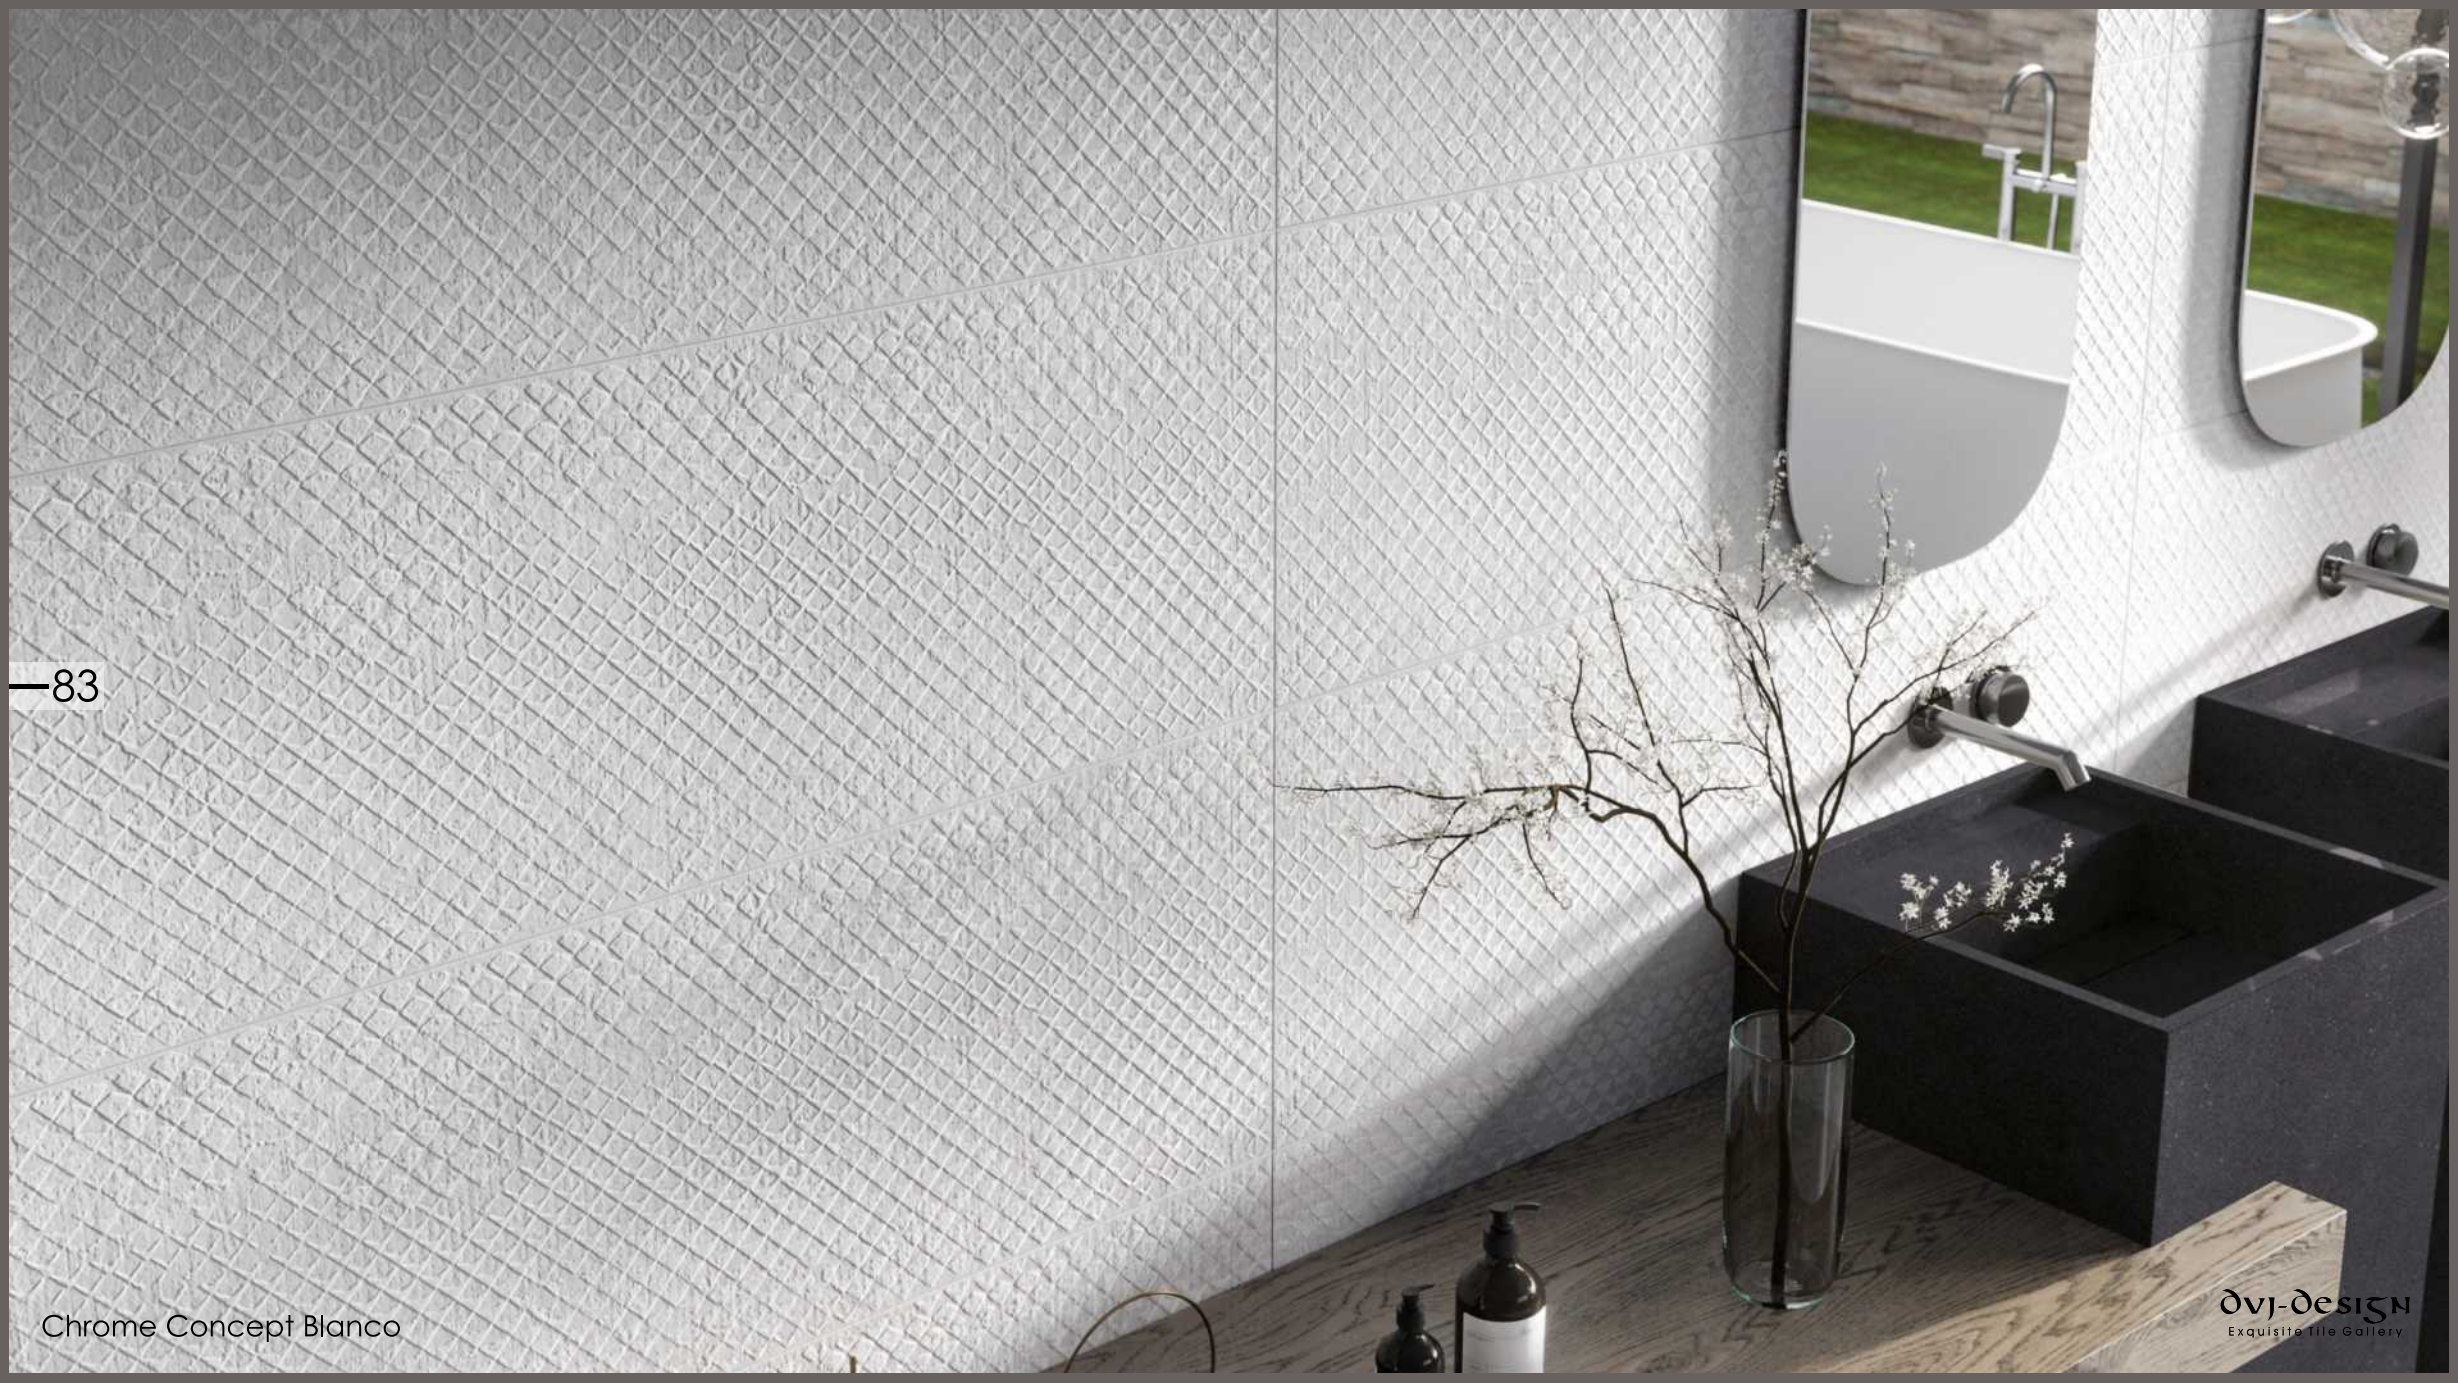

—83

Chrome Concept Blanco

dvj-design
Exquisite Tile Gallery