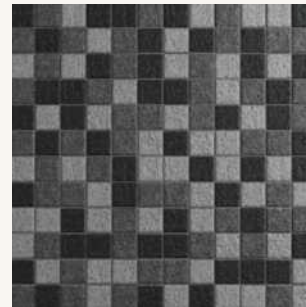

# DENIM & LAPIS

Made in Italy

—48

Size 300 x 300 mm

XDEN 001

XDEN 002

XDEN 003

XLAP 701