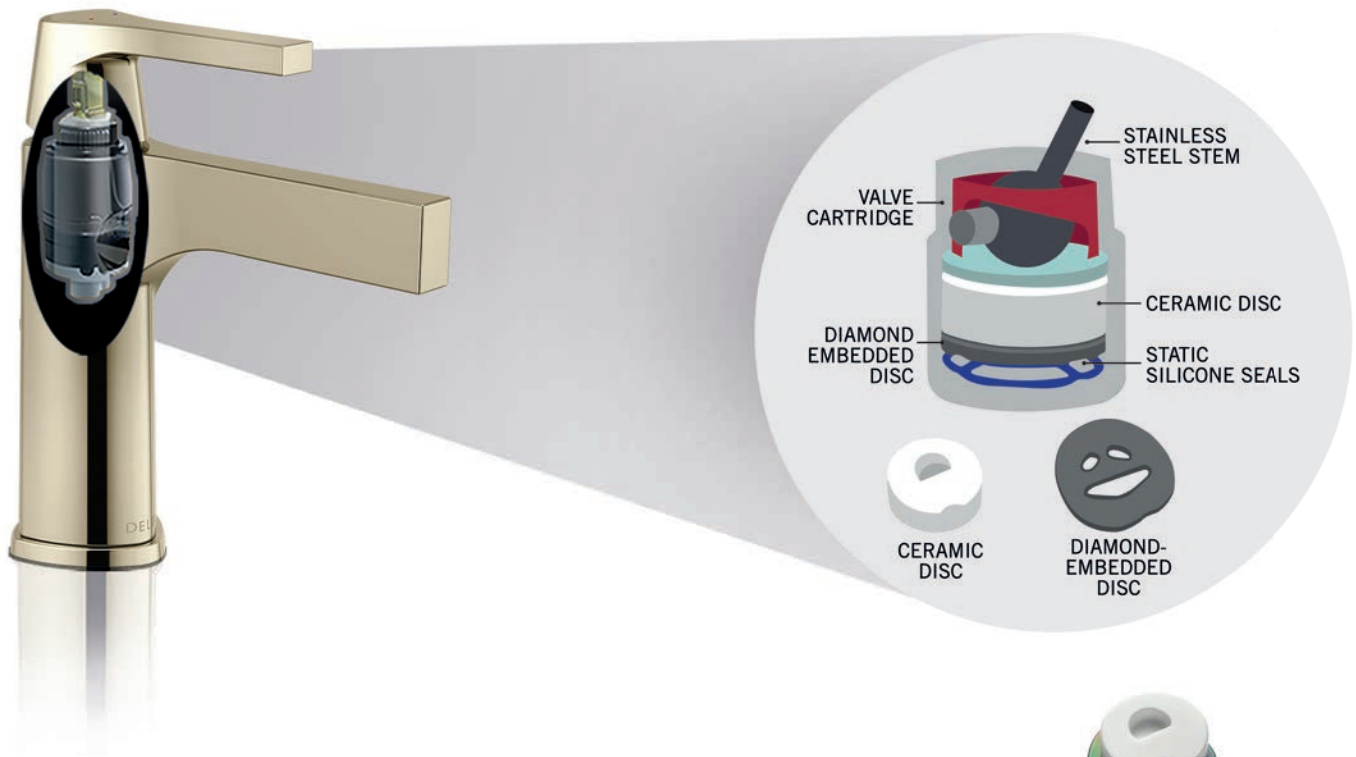

DIAMOND SEAL® TECHNOLOGY

Reliability that lasts a lifetime.

When you combine our tough DIAMOND Valve; which has an artificial diamond coated disc; with InnoFlex® PEX waterways, you get our patented DIAMOND Seal® Technology. DST faucets deliver leak free performance (elimination of dynamic seals), lead free water and incredible durability that lasts up to 5 million cycles - 10 times the global industry standard.

LEAK-FREE

Our DIAMOND Valve features no dynamic seals and reduces the chance of leaks to near zero.

LONGER LASTING

Our patented DIAMOND valve is engineered to last up to five million uses.

LEAD-FREE

Once inside the faucet, water only passes through PEX waterways and hence, does not come into contact with potential lead contaminants in the metal.