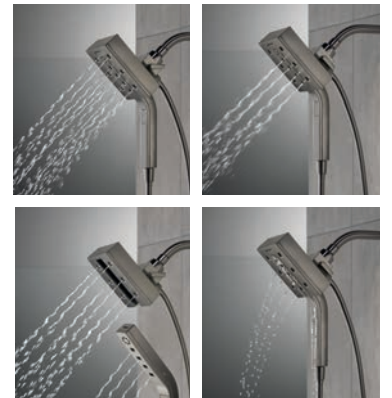

Without Lumicoat™ Finish

With Lumicoat™ Finish

LUMICOAT™ FINISHES

Resist water spots, stays clean longer.

Delta Lumicoat Finishes easily wipe clean without the need for cleaners or chemicals and resist mineral buildup and hard water stains. The ultra-sleek surface repels liquids, resisting water spots and staying cleaner longer, so your faucet stays beautiful.

IN2ITION®

Two-in-one shower.

The In2ition Shower features a detachable handheld showerhead, which can run separately from or simultaneously with the showerhead, giving you the warmth and flexibility of two streams of water at once.

WATER WHERE YOU NEED IT MOST

LED PENDANT RAINCAN SHOWERHEAD

The centerpiece of any shower.

Delta LED Pendant Raincan Showerhead establish distinctive appeal in your space, blending cultivated designs with modern technologies.