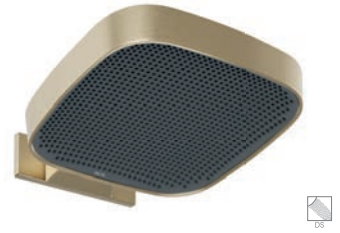

Available Finishes

CHROME
(CH)

POLISHED NICKEL
(PN)

CHAMPAGNE BRONZE
(CZ)

15" Single-Function Showerhead +
Wall mount Showerarm
ISH1116 + ISH1117

15" Single-Function Showerhead +
Wall mount Showerarm
ISH1116-PN + ISH1117-PN