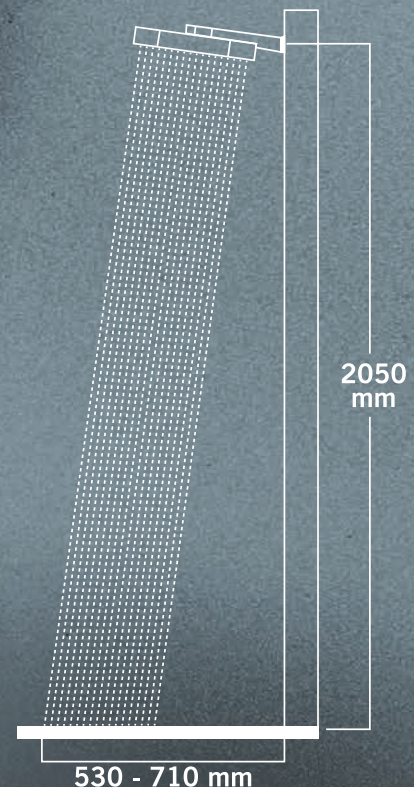

NEW, UNIQUE ROUNDED SQUARE SHAPE

Gently rounded contours seamlessly blend into a variety of design environments.

FINEST MISTY RAIN EXPERIENCE EVER

A precision engineered showerhead with high nozzle density in a 15" x 15" (371 mm x 371 mm) showerhead to bring you the perfect drizzle.

Pore diameter finer than most (which is carefully optimized to prevent clogging) with touch clean technology.

WALL MOUNT OR CEILING MOUNT

Flexibility to install on-wall with Drizzle wall mount showerarm or on-ceiling with any standard ceiling mount shower arm.

Specially designed wall mount showerarm to provide adequate strength to take the load of the entire showerhead.

FINISHES THAT ADD EXCLUSIVITY

Explore endless possibilities with a range of unique finishes.

Champagne Bronze

Warm, muted brushed gold texture for a timeless appearance

Polished Nickel

Subtle gold tones veiled in hues of modernity to match your inspiration

Polished Chrome

Highly reflective yet maintains an elegant, contemporary composure

BEST IN SEGMENT PROJECTED SPRAY REACH

Optimal length of wall mount showerarm with 8 to 24 degrees vertical angle adjustment to provide best in segment projected spray reach of 530 mm to 710 mm.