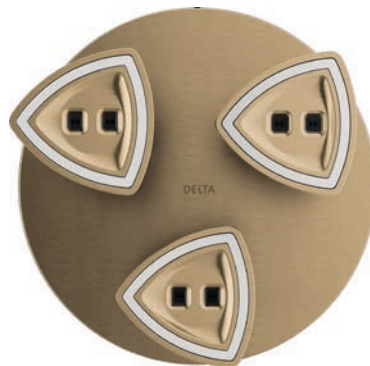

LED LIGHTS *are* POWERED BY WATER

No batteries or hard-wiring required.
Automatically turn on and off with the
flow of water.