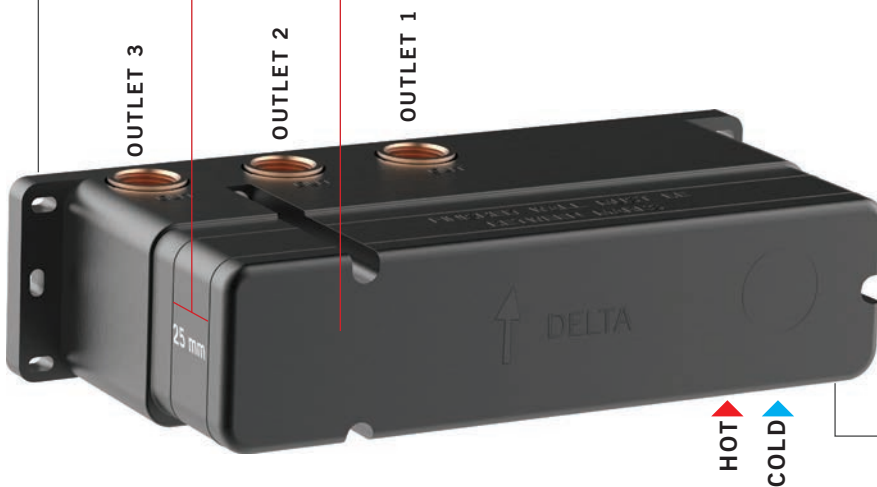

EASY TO INSTALL