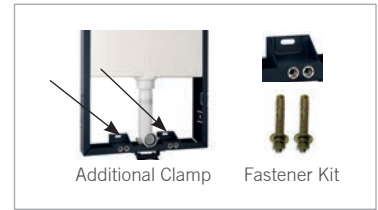

Forged Brass Inlet Valve
Durable, burst-resistant

Sturdy & Robust Frame
1.5 mm thick powder coated single piece metal frame

Strong Installation
Sturdier wall-mount brackets

Unmatched Strength
Metal Frame with additional clamps and fastener kit provide sufficient strength to withstand load of 400kg