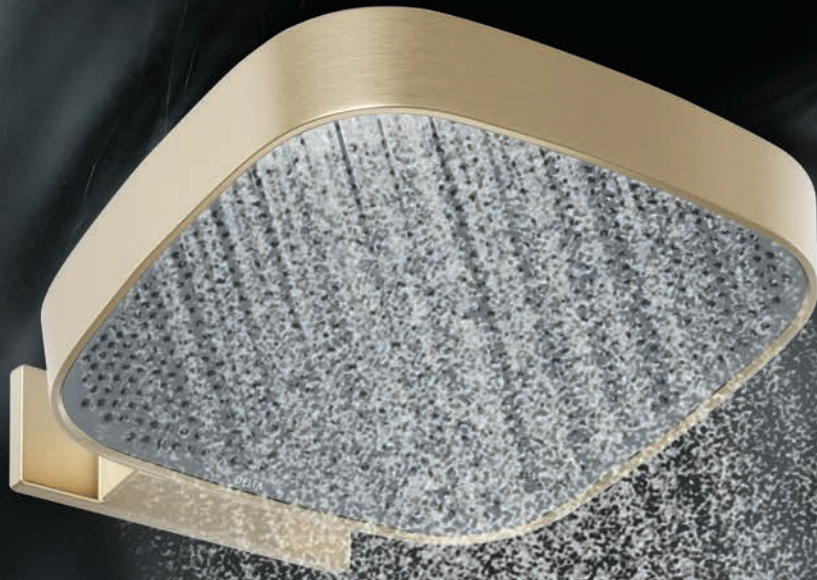

MagnaDrizzle

Available Finishes

CHROME
(CH)

POLISHED NICKEL
(PN)

CHAMPAGNE BRONZE
(CZ)