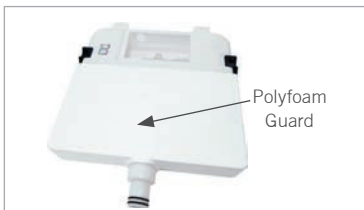

Forged Brass Inlet Valve
Durable, burst-resistant

Sturdy & Robust Frame
1.5 mm thick powder coated single piece metal frame

Strong Installation
Sturdier wall-mount brackets

Unmatched Strength
Metal Frame with additional clamps and fastener kit provide sufficient strength to withstand load of 400kg