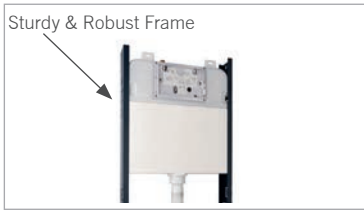

Forged Brass Inlet Valve
Durable, burst-resistant

Sturdy & Robust Frame
1.5 mm thick powder coated single piece metal frame

Strong Installation
Sturdier wall-mount brackets

Unmatched Strength
Metal Frame with additional clamps and fastener kit provide sufficient strength to withstand load of 400kg