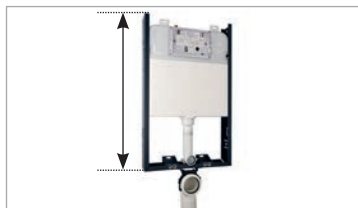

Wide Frame Coverage

Heavy duty Single Piece Metal Frame cover full body of the concealed cistern