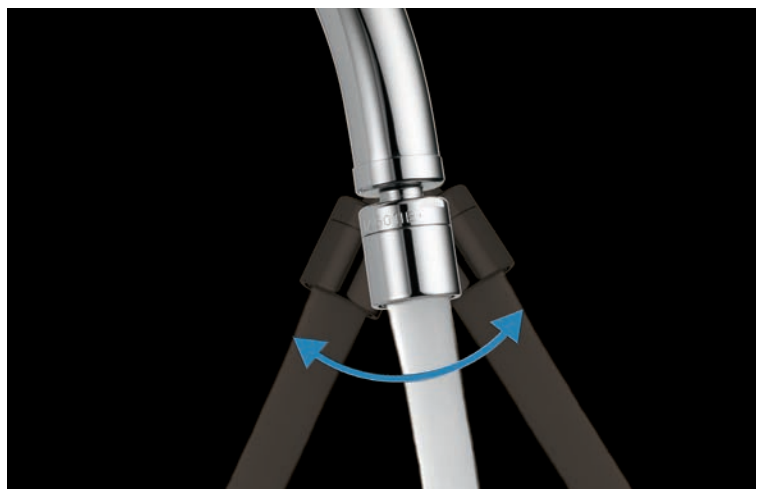

MAGNATITE® DOCKING

Keeps pull-down spray wands securely in place.

Uses a powerful integrated magnet to snap your faucet spray wand precisely into place and hold it there so it stays docked when not in use and doesn't droop over time.

FLEXIBLE FLOW SPOUT

Water where you need it.

The flexible spout tips offer adjustability of water flow in any direction – up to 40° for kitchen faucets. Now, you can direct the water flow exactly where you need it.