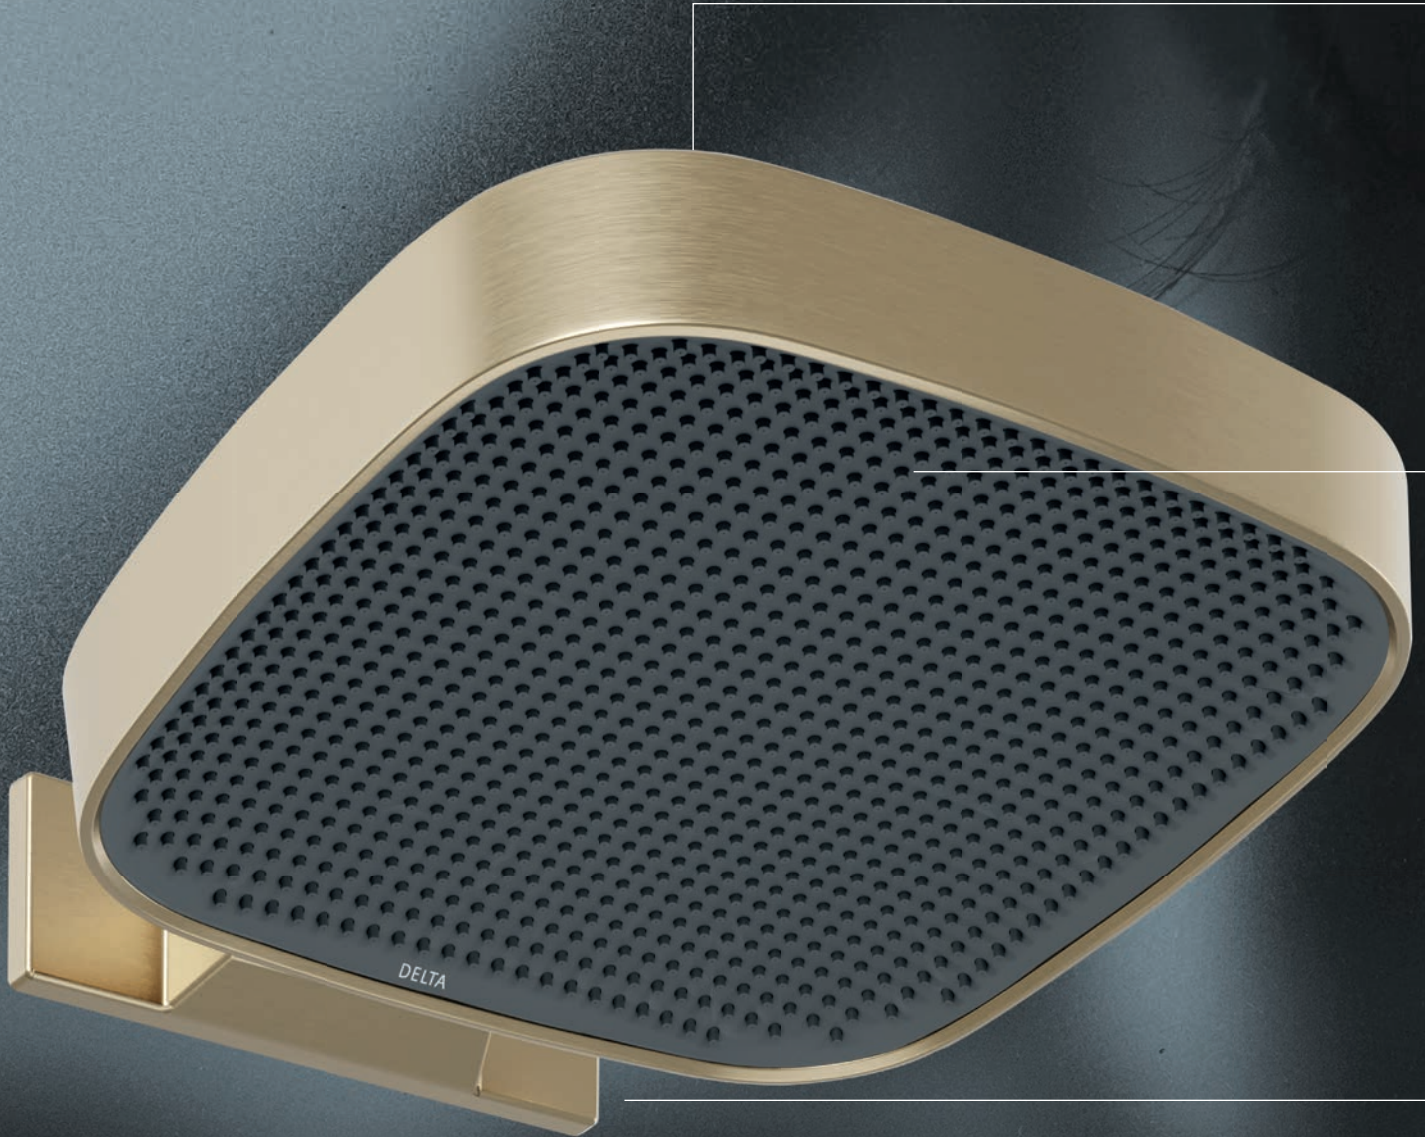

MagnaDrizzle

Softly wrap yourself in serenity