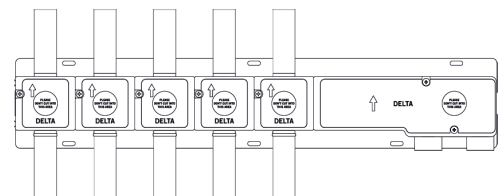

EASY TO INSTALL

Easy to install with standard 3/4" inlet & 1/2" outlet connection.

Pre-installed cartridges, push button sub-assembly and check valves inside the rough.

Freedom to install from top or bottom outlets.