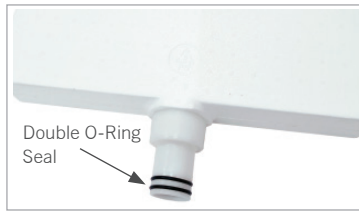

Leak Free Connection
Double O-ring seal on outlet pipe