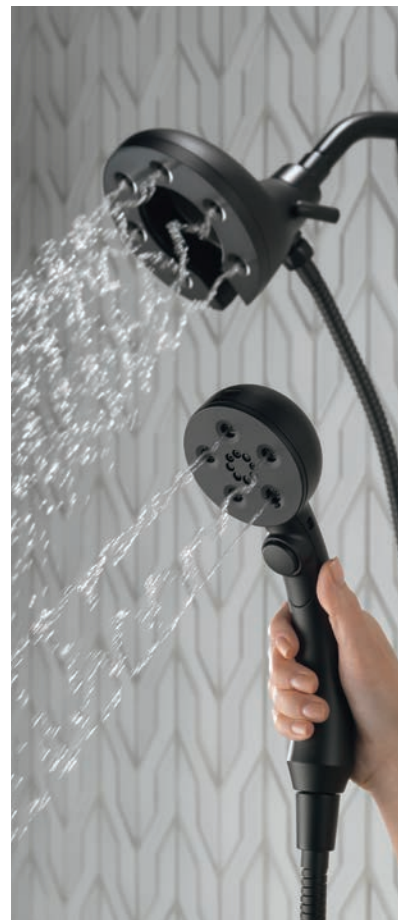

In2ition® H₂Okinetic® Shower
58472-CZ-PR
4-Setting, 9.5 l/min

In2ition® H₂Okinetic® Shower
58472-BL
4-Setting, 9.5 l/min

POWERFUL INTEGRATED
MAGNET PROVIDES A SECURE
DOCK *every time*

**WATER WHERE YOU
NEED IT MOST**