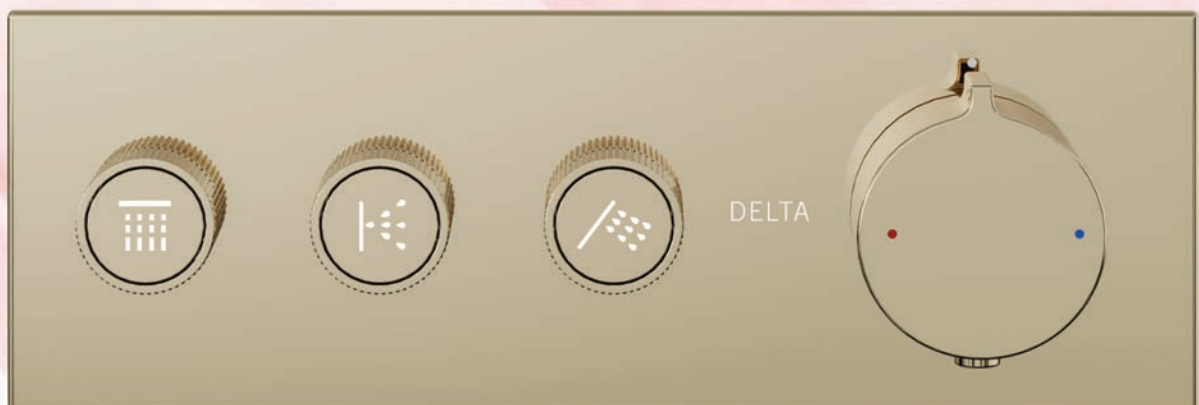

BEST IN SEGMENT FLOW RATES

Prolific cartridges can meet the flow rate demands of any showering configuration with ease.