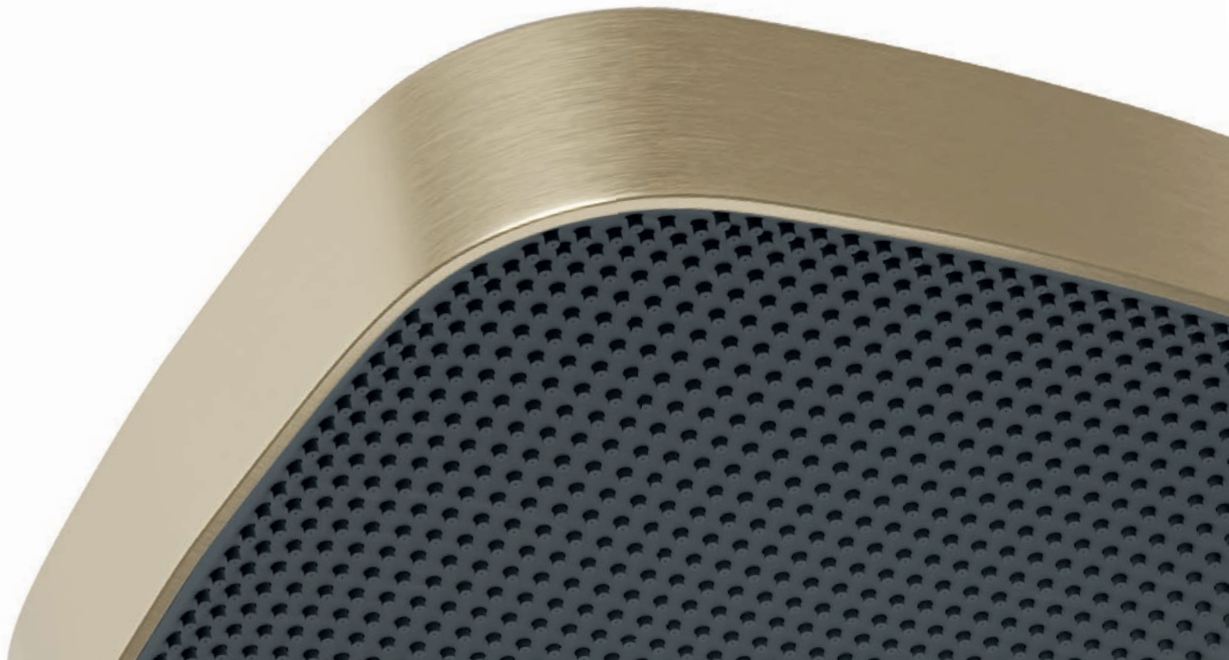

15" Single-Function Showerhead +
Wall mount Showerarm
ISH1116-CZ + ISH1117-CZ

15" Single-Function Showerhead Only
ISH1116

15" Single-Function Showerhead Only
ISH1116-PN

15" Single-Function Showerhead Only
ISH1116-CZ