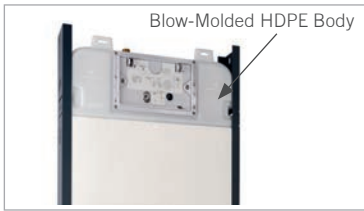

Superior Construction
Single Piece Blow-molded HDPE (High Density) body