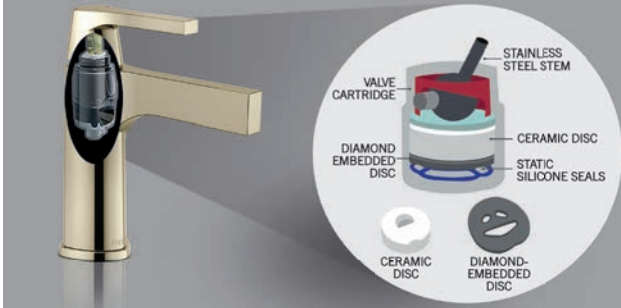

105

WATER-EFFICIENT PRODUCTS

Save water without compromising performance.

DIAMOND SEAL® TECHNOLOGY

Reliability that lasts a lifetime.

16

LUMICOAT™ FINISHES

Resist Water Spots, Stays Clean Longer.